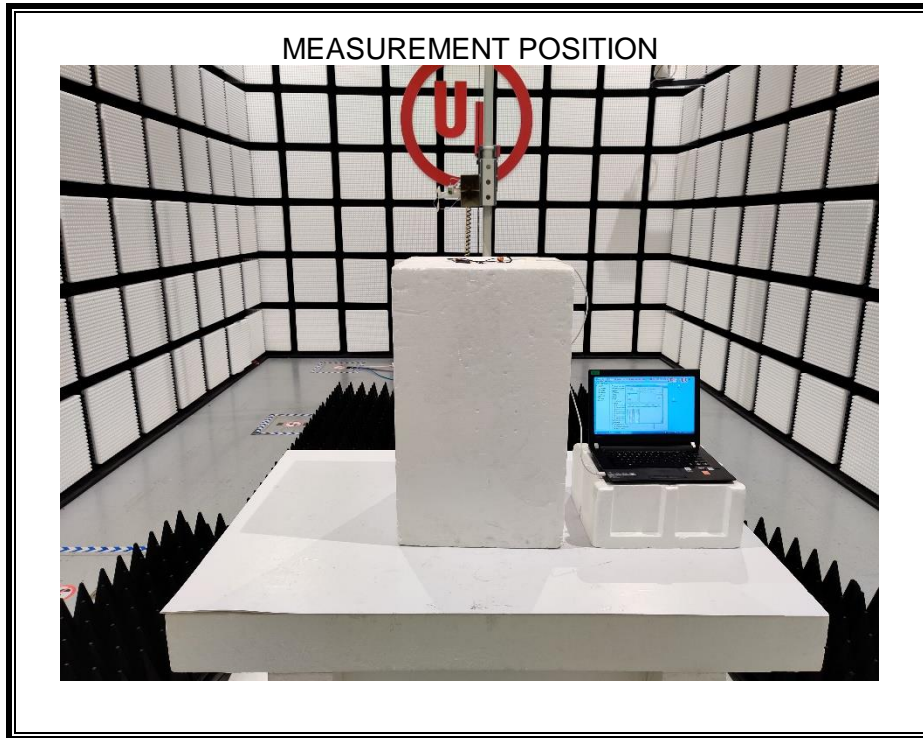

Appendix II

Setup Photographs

RADIATED RF MEASUREMENT SETUP (ABOVE 1 GHz)

MEASUREMENT POSITION (Y axis)

MEASUREMENT POSITION (Z axis)

RADIATED RF MEASUREMENT SETUP (30MHz~1GHz)

RADIATED RF MEASUREMENT SETUP (Below 30MHz)

POWERLINE CONDUCTED EMISSIONS MEASUREMENT SETUP