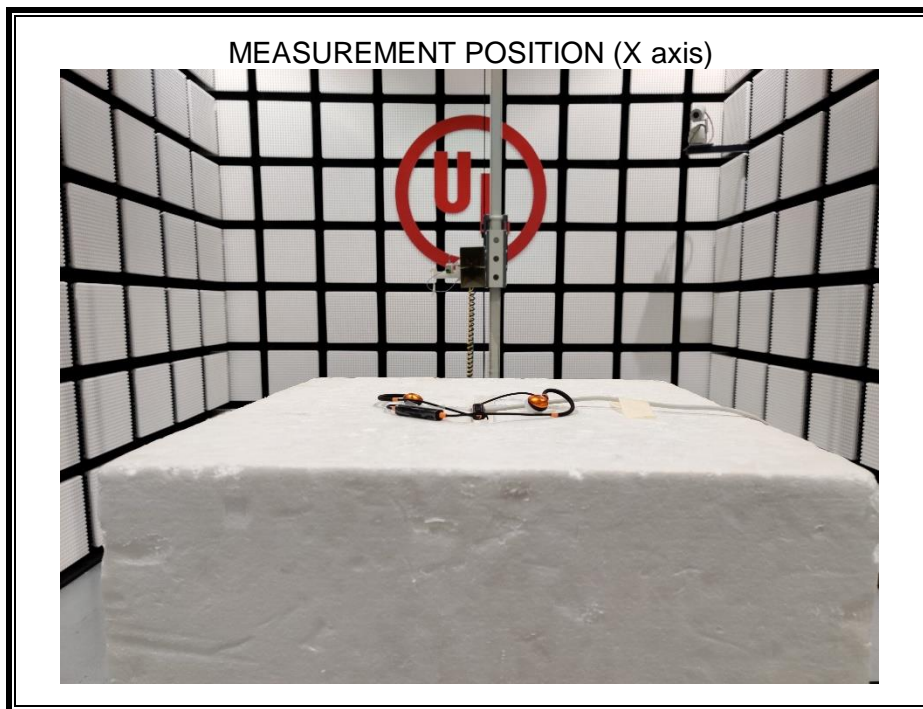

Appendix II

Setup Photographs

RADIATED RF MEASUREMENT SETUP (ABOVE 1 GHz)

MEASUREMENT POSITION (Y axis)

MEASUREMENT POSITION (Z axis)

RADIATED RF MEASUREMENT SETUP (30MHz~1GHz)

RADIATED RF MEASUREMENT SETUP (Below 30MHz)

POWERLINE CONDUCTED EMISSIONS MEASUREMENT SETUP