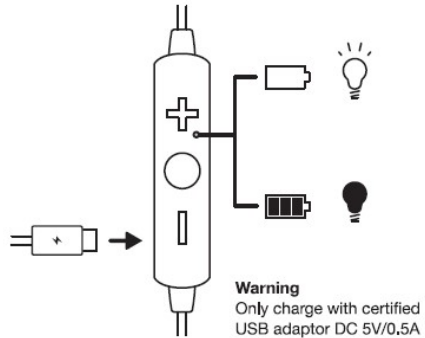

IC: 24579-ACTV100BT FCC ID: 2ARUDACTV100BT

TCL

Hi! Let's get started.

TCL ACTV105BT
Quick start guide

1. Charging

⌚ 2 hrs ⚡

Warning
Only charge with certified
USB adaptor DC 5V/0.5A

3. On / Off

⏻ / ⏻

5. Track control

⏮ / ⏭

2. Pairing

📶

4. Play / Pause

▶ ||

6. Volume control