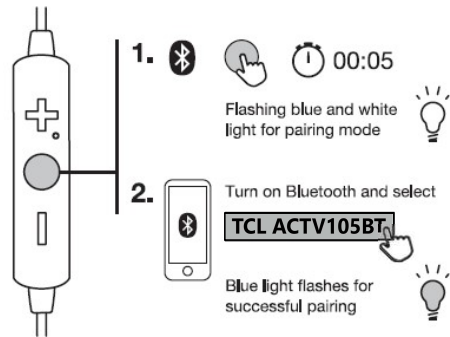

IC: 24579-ACTV100BT FCC ID: 2ARUDACTV100BT

TCL

Hi! Let's get started.

TCL ACTV105BT
Quick start guide

1. Charging

⌚ 2 hrs ⚡

Warning
Only charge with certified
USB adaptor DC 5V/0.5A

3. On / Off

⏻ / ⏻

5. Track control

⏮ / ⏭

2. Pairing

📶

4. Play / Pause

▶ ||

6. Volume control