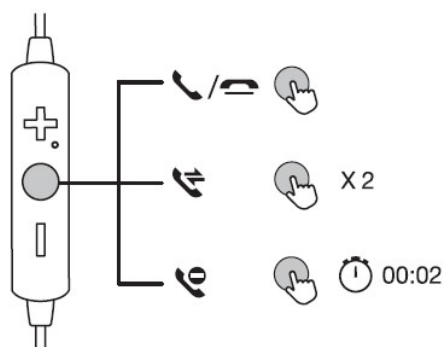

7. Call features