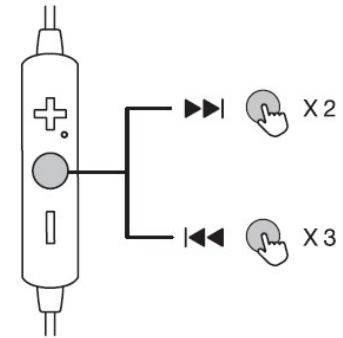

IC: 24579-ACTV100BT FCC ID: 2ARUDACTV100BT

TCL

Hi! Let's get started.

TCL ACTV105BT
Quick start guide

1. Charging

⌚ 2 hrs ⚡

Warning
Only charge with certified
USB adaptor DC 5V/0.5A

3. On / Off

⏻ / ⏻

5. Track control

⏮ / ⏭

2. Pairing

📶

4. Play / Pause

▶ ||

6. Volume control