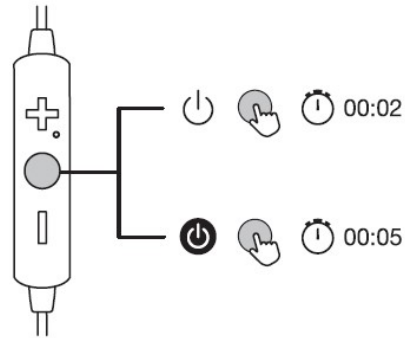

IC: 24579-ACTV100BT FCC ID: 2ARUDACTV100BT

TCL

Hi! Let's get started.

TCL ACTV105BT
Quick start guide

1. Charging

⌚ 2 hrs ⚡

Warning
Only charge with certified
USB adaptor DC 5V/0.5A

3. On / Off

⏻ / ⏻

5. Track control

⏮ / ⏭

2. Pairing

📶

4. Play / Pause

▶ ||

6. Volume control