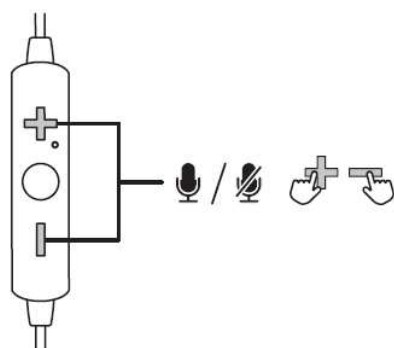

8. Mute On / Off