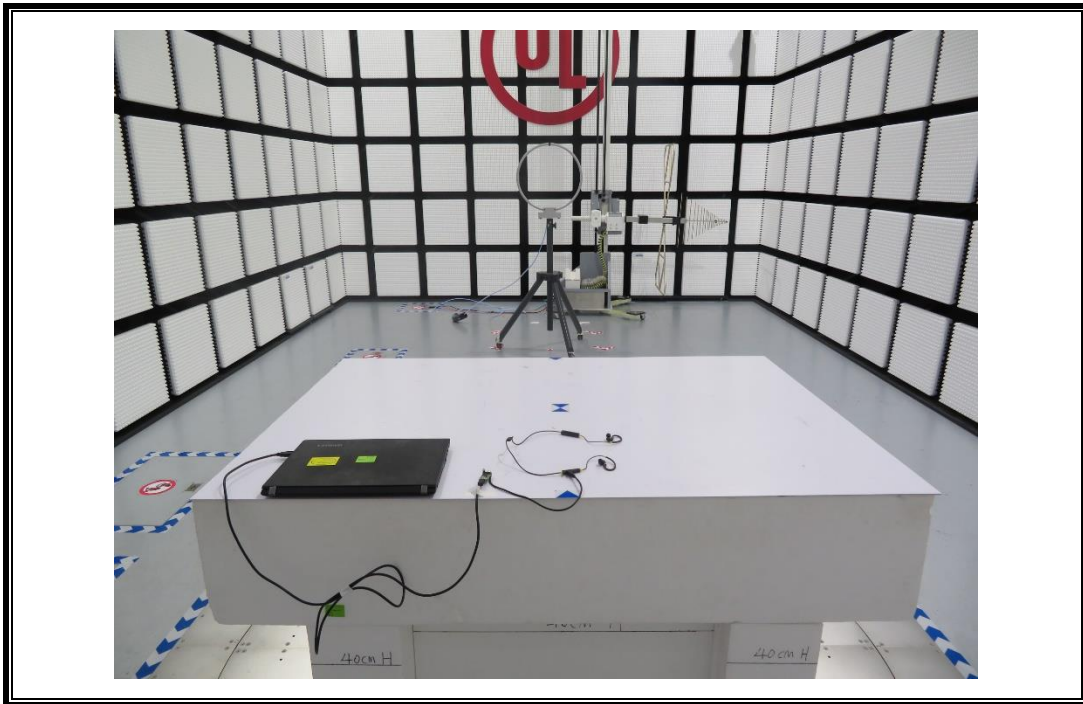

Appendix II

Setup Photographs

RADIATED RF MEASUREMENT SETUP (30MHz ~ 1 GHz)

POWERLINE CONDUCTED EMISSIONS MEASUREMENT SETUP

RADIATED RF MEASUREMENT SETUP (Below 30MHz)

RADIATED RF MEASUREMENT SETUP (Above 1G – X axis)

RADIATED RF MEASUREMENT SETUP (Above 1G – Y axis)

RADIATED RF MEASUREMENT SETUP (Above 1G – Z axis)