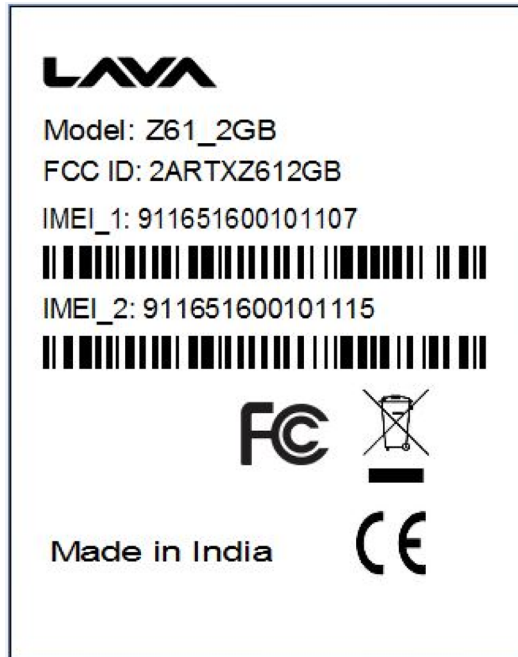

EXHIBIT A - FCC ID LABEL AND LOCATION

FCC ID Label

FCC ID Label Location Information

The label shown shall be permanently affixed at a conspicuous location on the device and be readily visible to the user at the time purchase (Labeling requirements per 2.925)