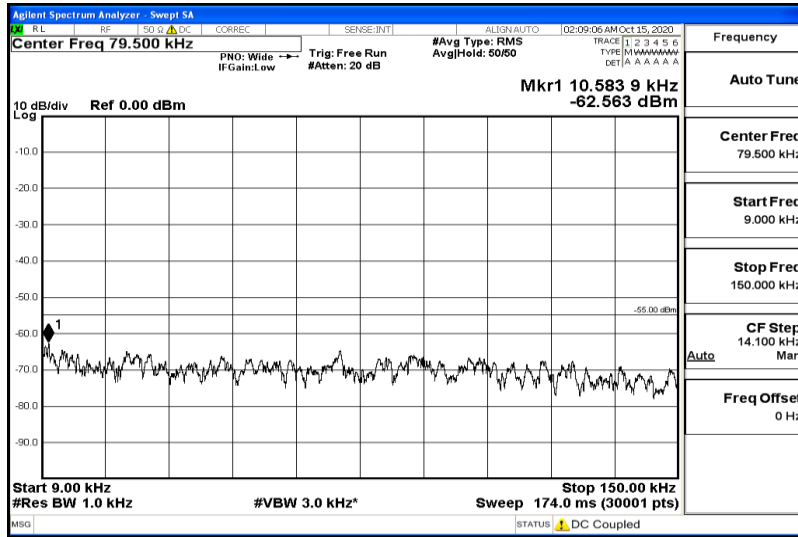

Band41-20MHz-16QAM-40620-1RB#0-Range1:0.009~0.15MHz

Band41-20MHz-16QAM-40620-1RB#0-Range2:0.15~30MHz