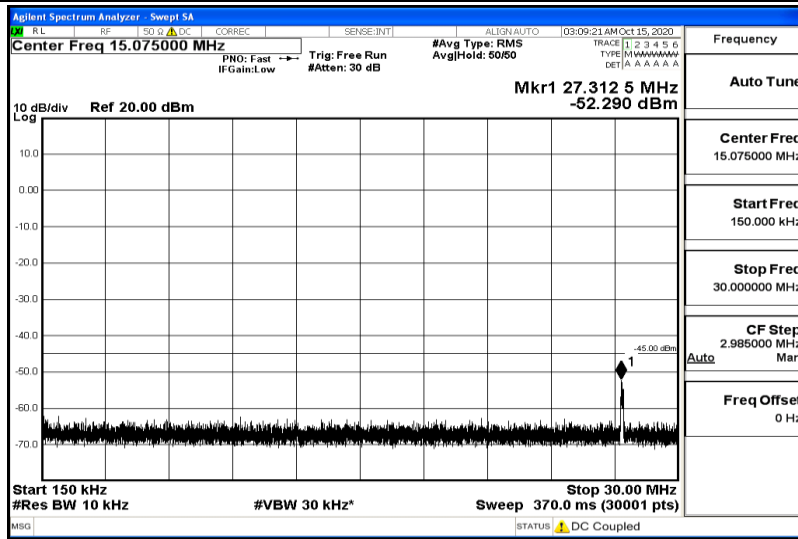

Band41-10MHz-16QAM-39700-1RB#0-Range5:5000~12000MHz

Band41-10MHz-16QAM-39700-1RB#0-Range6:12000~26500MHz

Band41-10MHz-16QAM-40620-1RB#0-Range1:0.009~0.15MHz

Band41-10MHz-16QAM-40620-1RB#0-Range2:0.15~30MHz