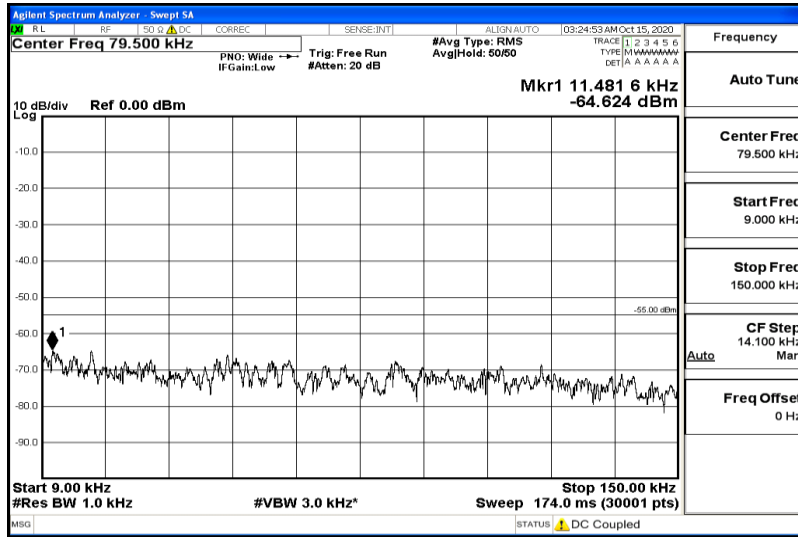

Band41-15MHz-16QAM-39725-1RB#0-Range1:0.009~0.15MHz

Band41-15MHz-16QAM-39725-1RB#0-Range2:0.15~30MHz