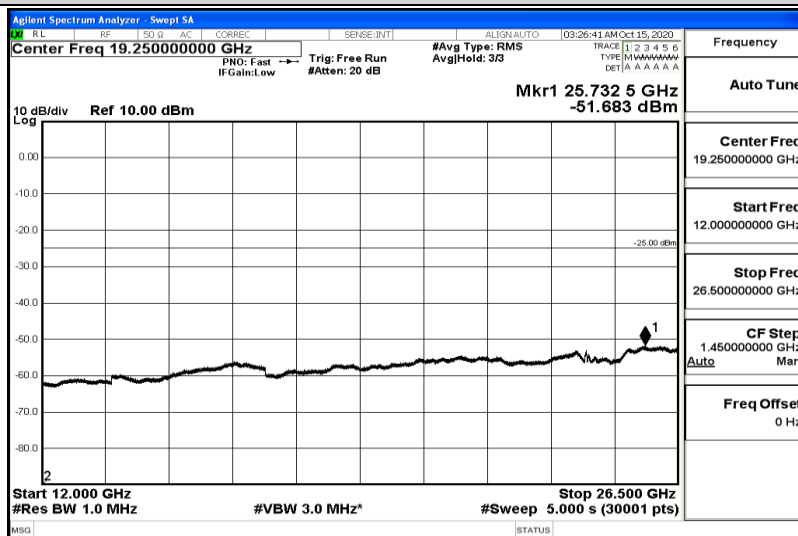

Band41-15MHz-16QAM-39725-1RB#0-Range6:12000~26500MHz

Band41-15MHz-16QAM-40620-1RB#0-Range1:0.009~0.15MHz