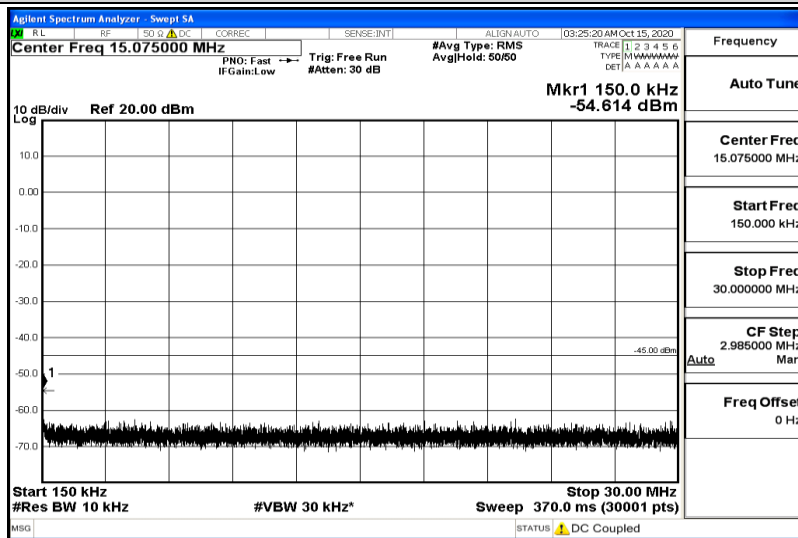

Band41-15MHz-16QAM-39725-1RB#0-Range2:0.15~30MHz

Band41-15MHz-16QAM-39725-1RB#0-Range3:30~1000MHz