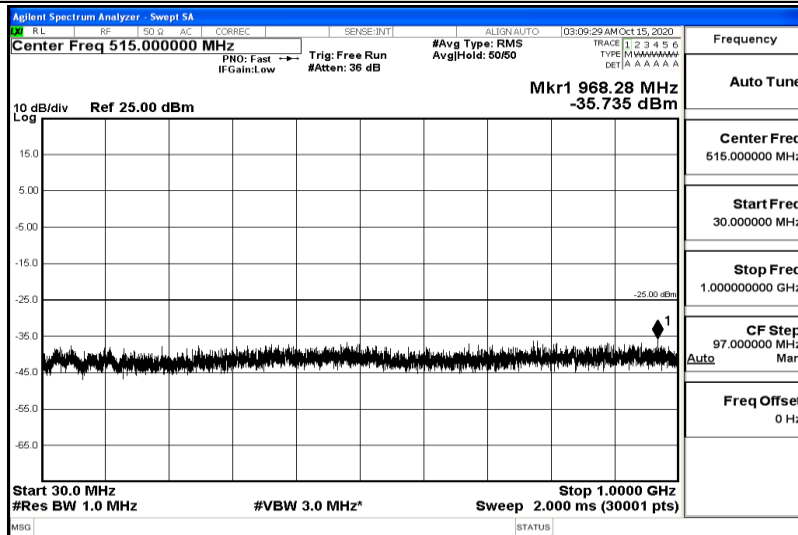

Band41-10MHz-16QAM-40620-1RB#0-Range3:30~100MHz

Band41-10MHz-16QAM-40620-1RB#0-Range4:1000~5000MHz