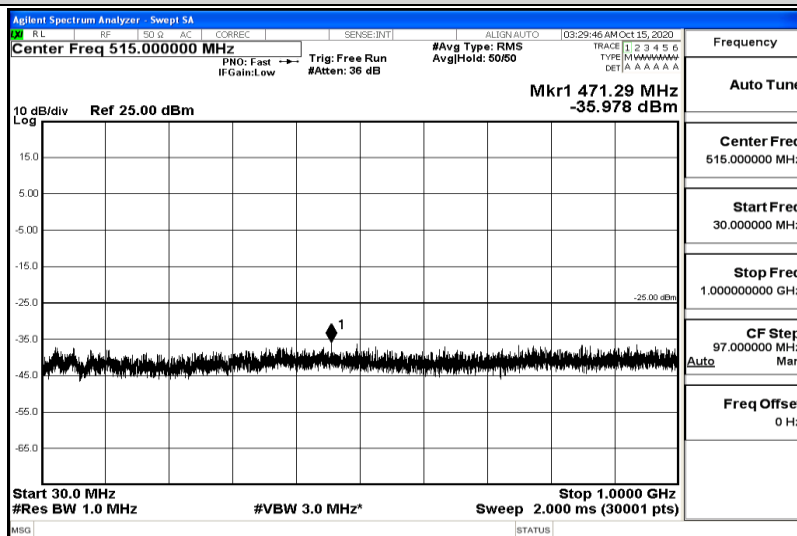

Band41-15MHz-16QAM-39725-1RB#0-Range6:12000~26500MHz

Band41-15MHz-16QAM-40620-1RB#0-Range1:0.009~0.15MHz

Band41-15MHz-16QAM-40620-1RB#0-Range2:0.15~30MHz

Band41-15MHz-16QAM-40620-1RB#0-Range3:30~1000MHz

Band41-15MHz-16QAM-40620-1RB#0-Range4:1000~5000MHz