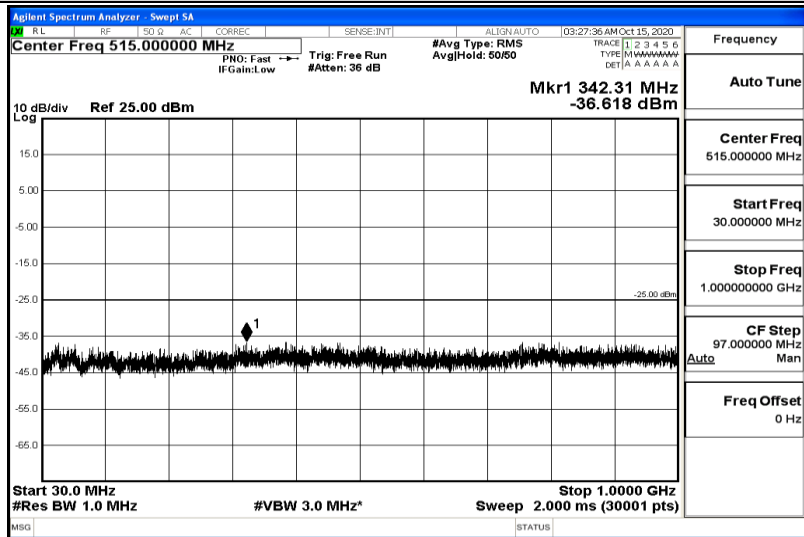

Band41-15MHz-QPSK-39725-1RB#0-Range5:5000~12000MHz

Band41-15MHz-QPSK-39725-1RB#0-Range6:12000~26500MHz

Band41-15MHz-QPSK-40620-1RB#0-Range1:0.009~0.15MHz

Band41-15MHz-QPSK-40620-1RB#0-Range2:0.15~30MHz

Band41-15MHz-QPSK-40620-1RB#0-Range3:30~1000MHz