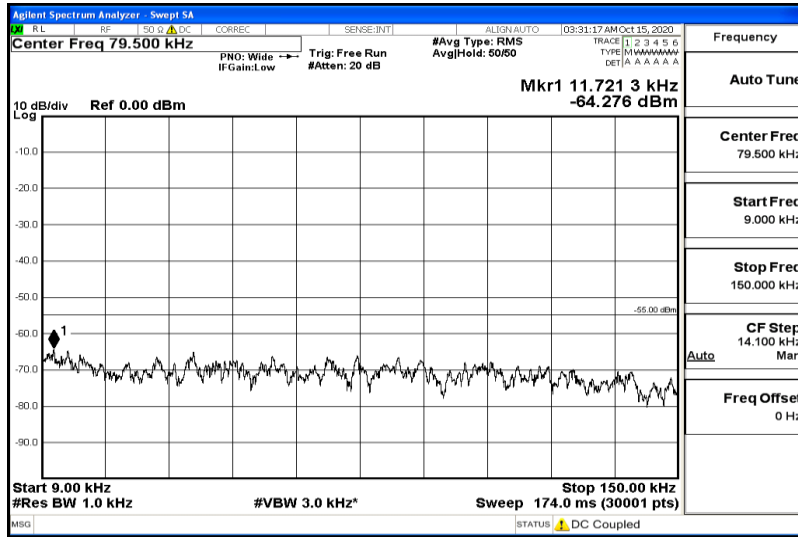

Band41-15MHz-QPSK-40620-1RB#0-Range4:1000~5000MHz

Band41-15MHz-QPSK-40620-1RB#0-Range5:5000~12000MHz

Band41-15MHz-QPSK-40620-1RB#0-Range6:12000~26500MHz

Band41-15MHz-QPSK-41515-1RB#0-Range1:0.009~0.15MHz