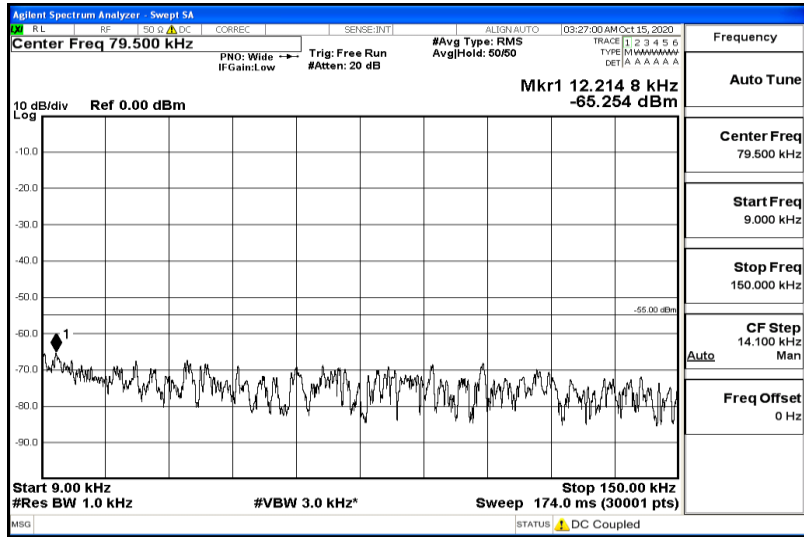

Band41-15MHz-QPSK-40620-1RB#0-Range1:0.009~0.15MHz

Band41-15MHz-QPSK-40620-1RB#0-Range2:0.15~30MHz