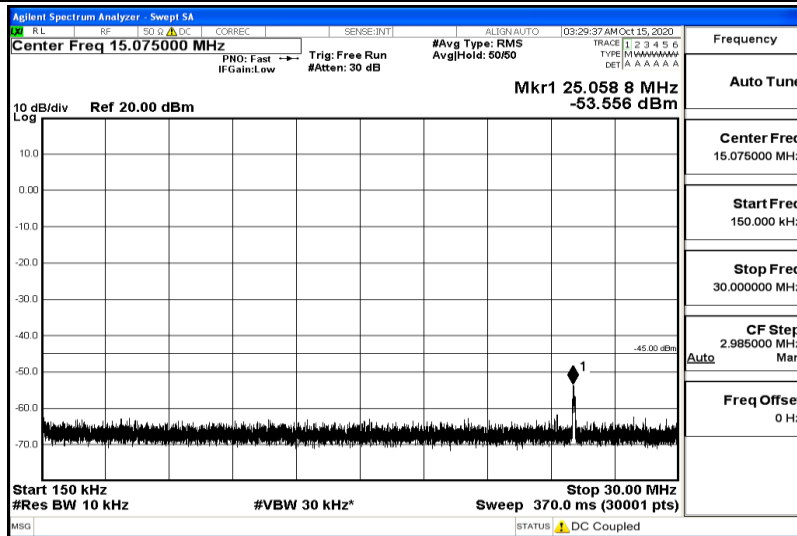

Band41-15MHz-16QAM-40620-1RB#0-Range2:0.15~30MHz

Band41-15MHz-16QAM-40620-1RB#0-Range3:30~1000MHz