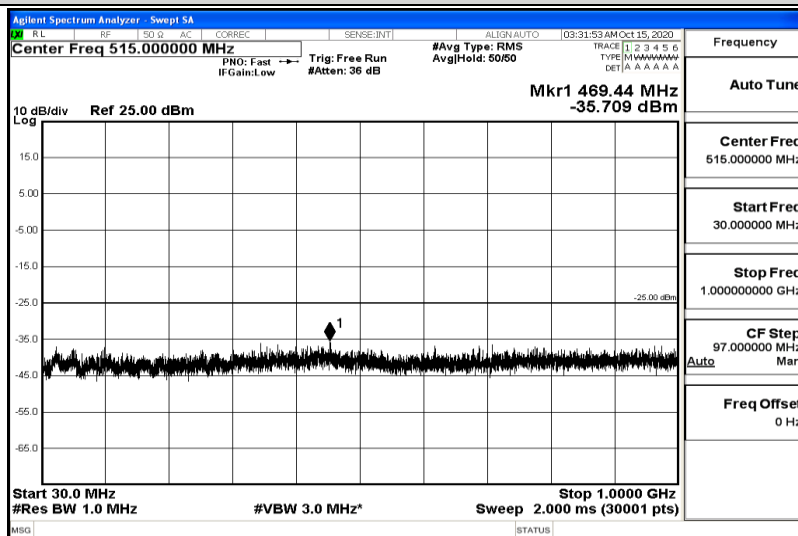

Band41-15MHz-QPSK-41515-1RB#0-Range3:30~1000MHz

Band41-15MHz-QPSK-41515-1RB#0-Range4:1000~5000MHz