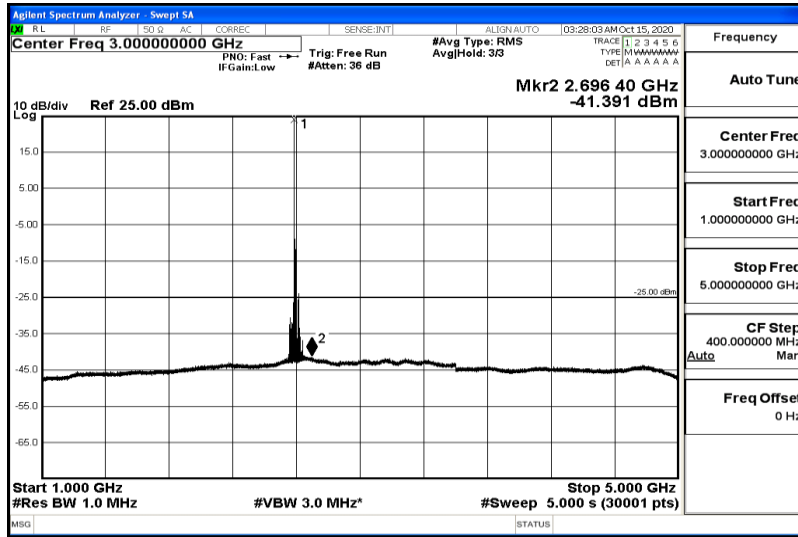

Band41-15MHz-QPSK-40620-1RB#0-Range4:1000~5000MHz

Band41-15MHz-QPSK-40620-1RB#0-Range5:5000~12000MHz