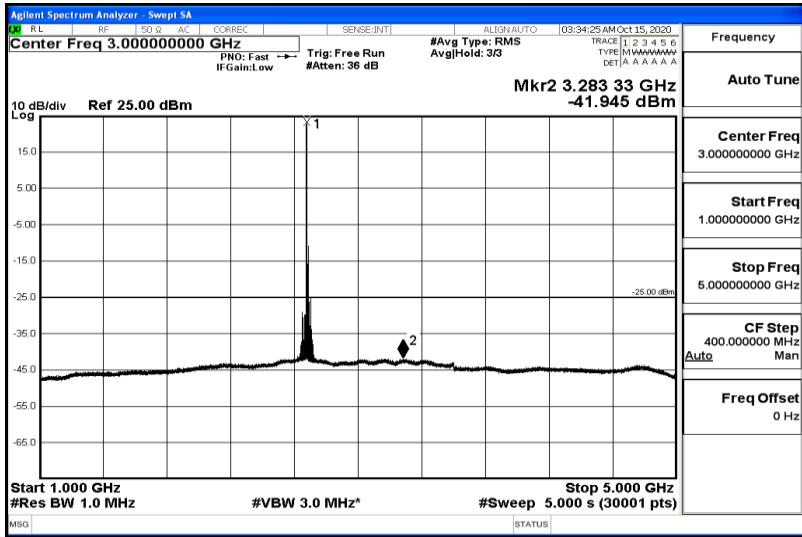

Band41-15MHz-16QAM-41515-1RB#0-Range4:1000~5000MHz

Band41-15MHz-16QAM-41515-1RB#0-Range5:5000~12000MHz