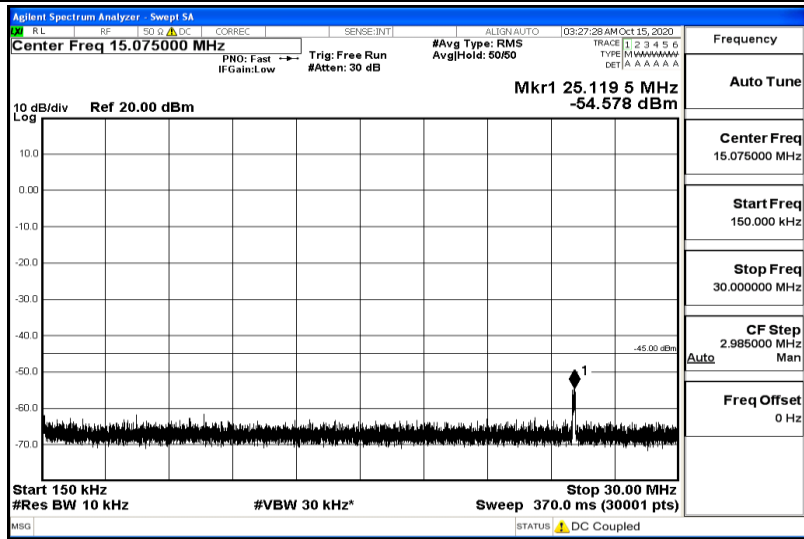

Band41-15MHz-QPSK-39725-1RB#0-Range5:5000~12000MHz

Band41-15MHz-QPSK-39725-1RB#0-Range6:12000~26500MHz

Band41-15MHz-QPSK-40620-1RB#0-Range1:0.009~0.15MHz

Band41-15MHz-QPSK-40620-1RB#0-Range2:0.15~30MHz

Band41-15MHz-QPSK-40620-1RB#0-Range3:30~1000MHz