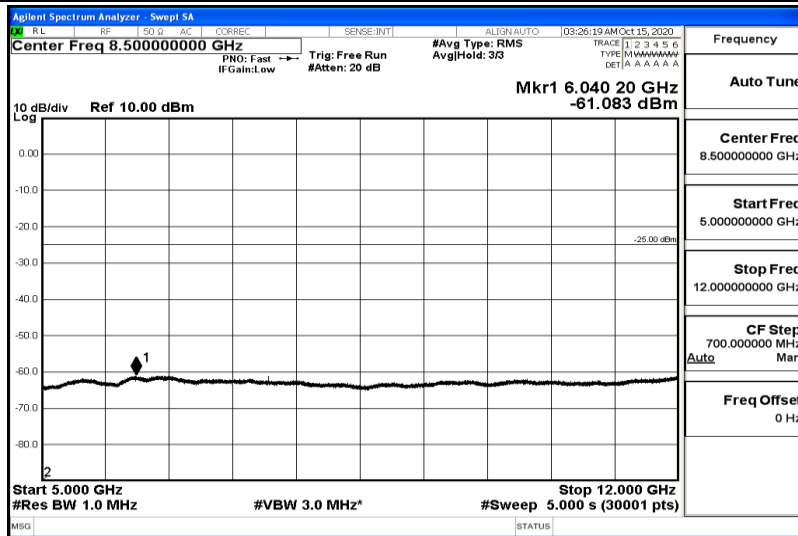

Band41-15MHz-16QAM-39725-1RB#0-Range1:0.009~0.15MHz

Band41-15MHz-16QAM-39725-1RB#0-Range2:0.15~30MHz

Band41-15MHz-16QAM-39725-1RB#0-Range3:30~1000MHz

Band41-15MHz-16QAM-39725-1RB#0-Range4:1000~5000MHz

Band41-15MHz-16QAM-39725-1RB#0-Range5:5000~12000MHz