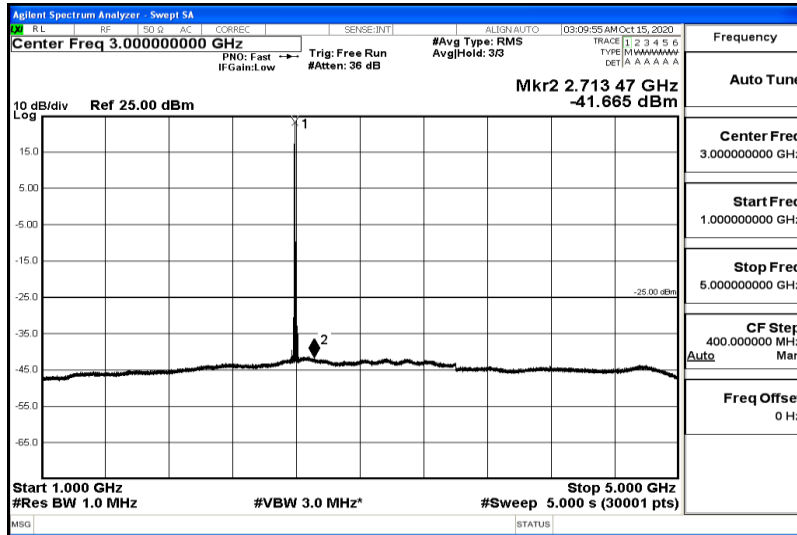

Band41-10MHz-16QAM-40620-1RB#0-Range4:1000~5000MHz

Band41-10MHz-16QAM-40620-1RB#0-Range5:5000~12000MHz