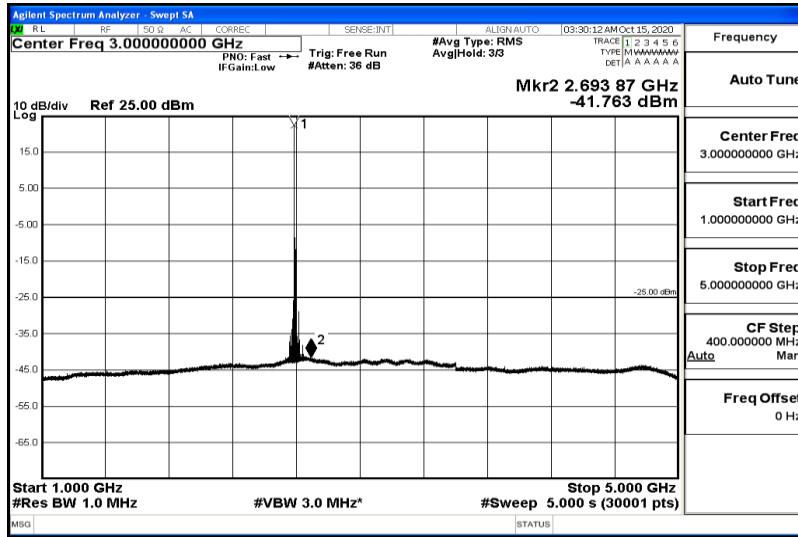

Band41-15MHz-16QAM-39725-1RB#0-Range6:12000~26500MHz

Band41-15MHz-16QAM-40620-1RB#0-Range1:0.009~0.15MHz

Band41-15MHz-16QAM-40620-1RB#0-Range2:0.15~30MHz

Band41-15MHz-16QAM-40620-1RB#0-Range3:30~1000MHz

Band41-15MHz-16QAM-40620-1RB#0-Range4:1000~5000MHz