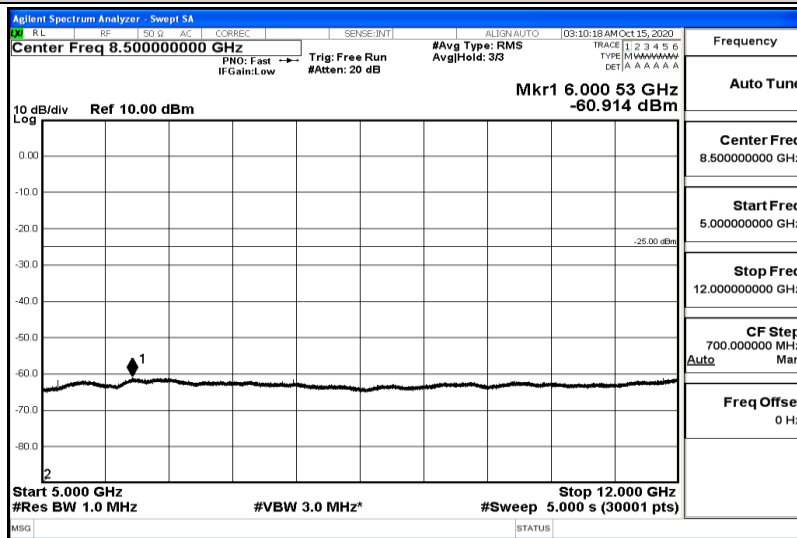

Band41-10MHz-16QAM-40620-1RB#0-Range5:5000~12000MHz

Band41-10MHz-16QAM-40620-1RB#0-Range6:12000~26500MHz