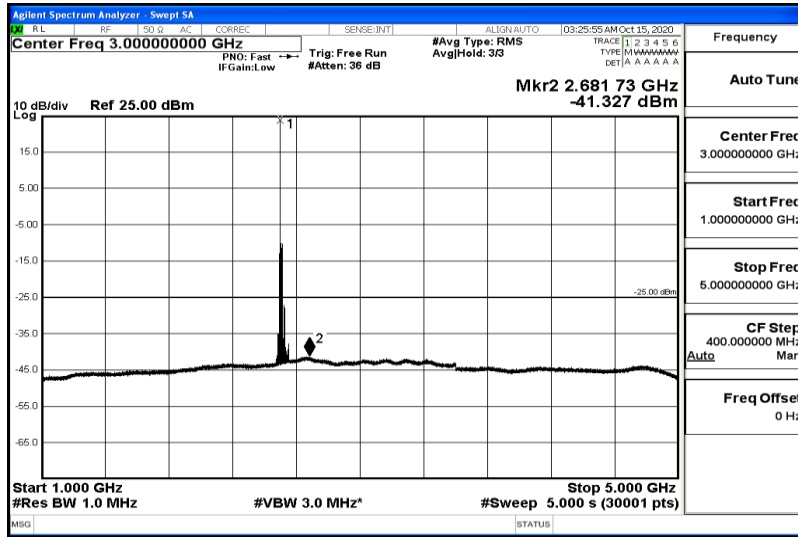

Band41-15MHz-16QAM-39725-1RB#0-Range1:0.009~0.15MHz

Band41-15MHz-16QAM-39725-1RB#0-Range2:0.15~30MHz

Band41-15MHz-16QAM-39725-1RB#0-Range3:30~1000MHz

Band41-15MHz-16QAM-39725-1RB#0-Range4:1000~5000MHz

Band41-15MHz-16QAM-39725-1RB#0-Range5:5000~12000MHz