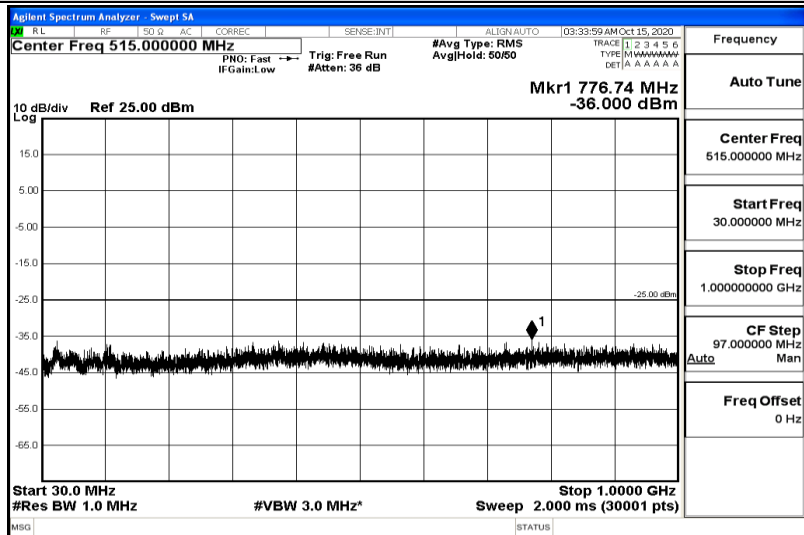

Band41-15MHz-16QAM-41515-1RB#0-Range3:30~100MHz

Band41-15MHz-16QAM-41515-1RB#0-Range4:1000~5000MHz