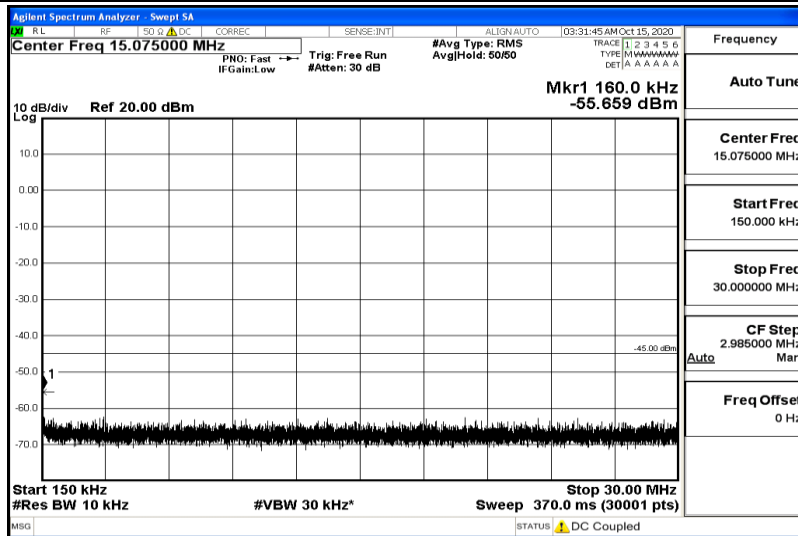

Band41-15MHz-QPSK-41515-1RB#0-Range2:0.15~30MHz

Band41-15MHz-QPSK-41515-1RB#0-Range3:30~1000MHz