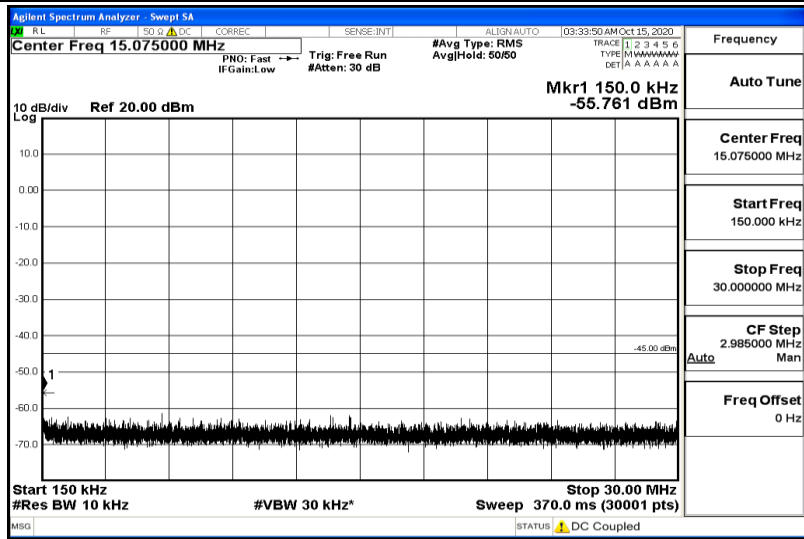

Band41-15MHz-16QAM-40620-1RB#0-Range5:5000~12000MHz

Band41-15MHz-16QAM-40620-1RB#0-Range6:12000~26500MHz

Band41-15MHz-16QAM-41515-1RB#0-Range1:0.009~0.15MHz

Band41-15MHz-16QAM-41515-1RB#0-Range2:0.15~30MHz