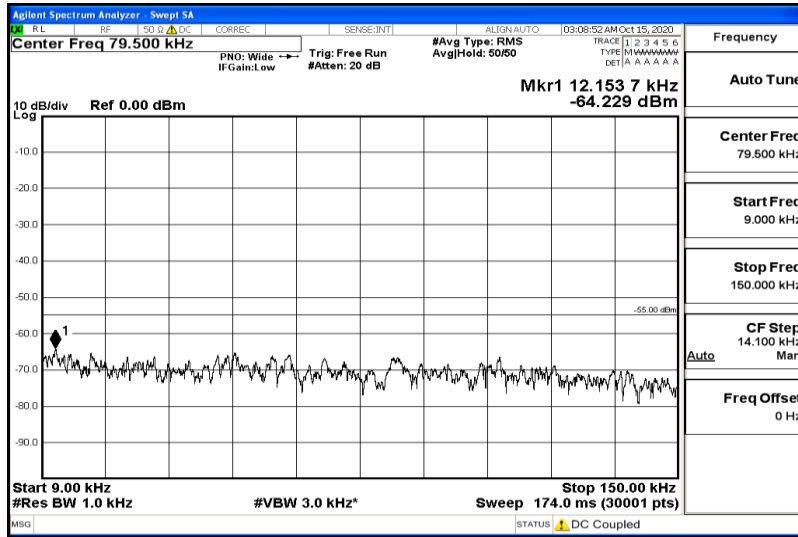

Band41-10MHz-16QAM-40620-1RB#0-Range1:0.009~0.15MHz

Band41-10MHz-16QAM-40620-1RB#0-Range2:0.15~30MHz