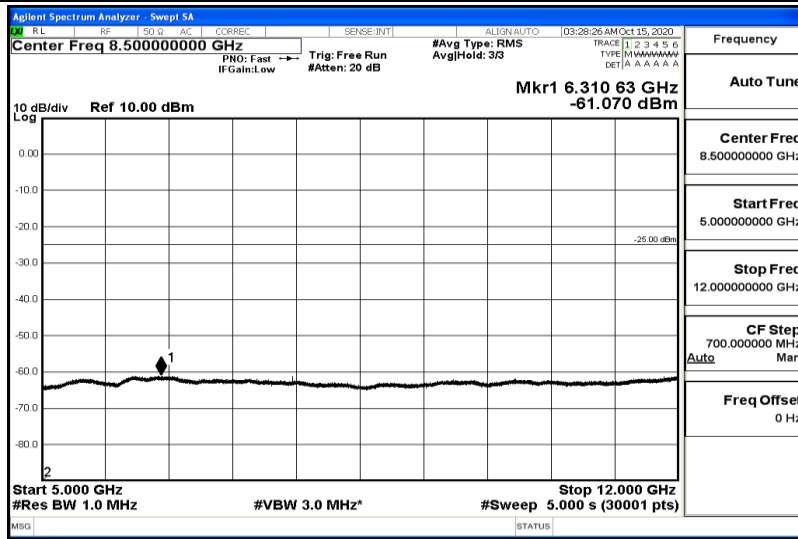

Band41-15MHz-QPSK-40620-1RB#0-Range5:5000~12000MHz

Band41-15MHz-QPSK-40620-1RB#0-Range6:12000~26500MHz