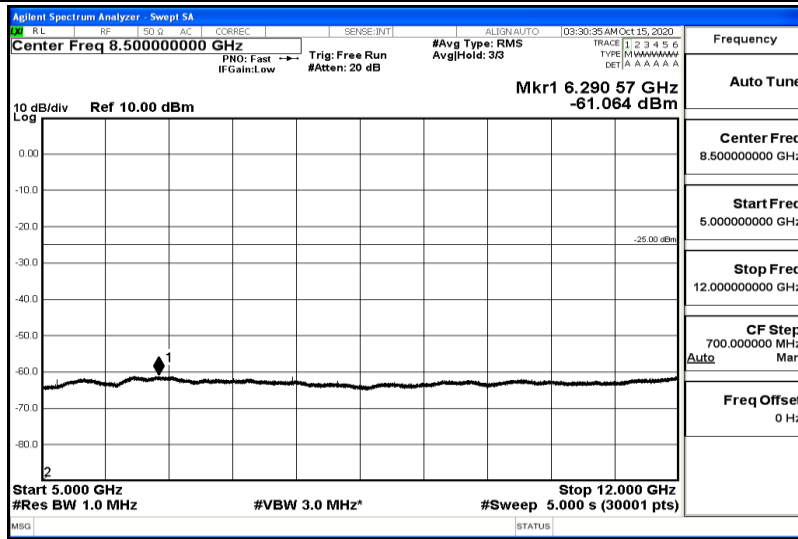

Band41-15MHz-16QAM-40620-1RB#0-Range5:5000~12000MHz

Band41-15MHz-16QAM-40620-1RB#0-Range6:12000~26500MHz