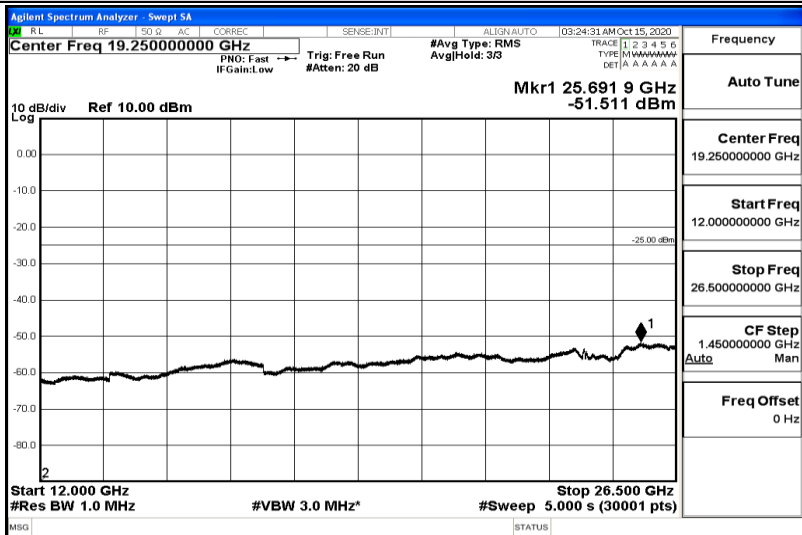

Band41-15MHz-QPSK-39725-1RB#0-Range6:12000~26500MHz

Band41-15MHz-QPSK-40620-1RB#0-Range1:0.009~0.15MHz