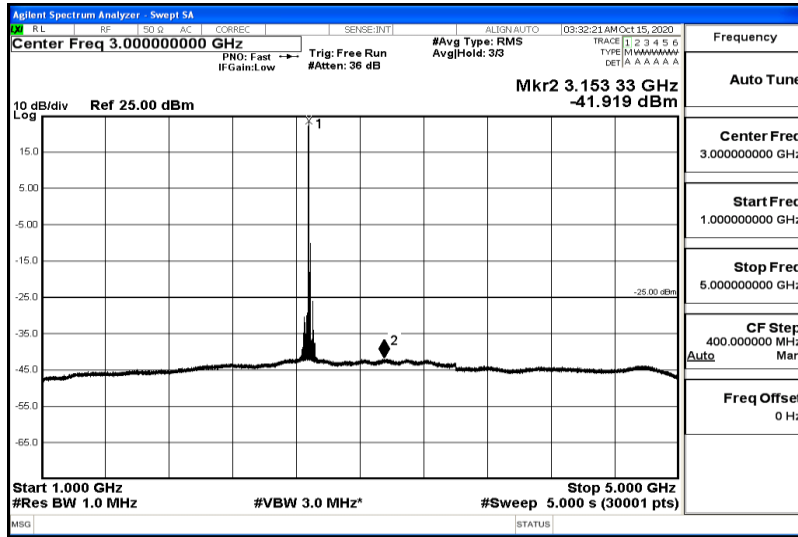

Band41-15MHz-QPSK-41515-1RB#0-Range4:1000~5000MHz

Band41-15MHz-QPSK-41515-1RB#0-Range5:5000~12000MHz