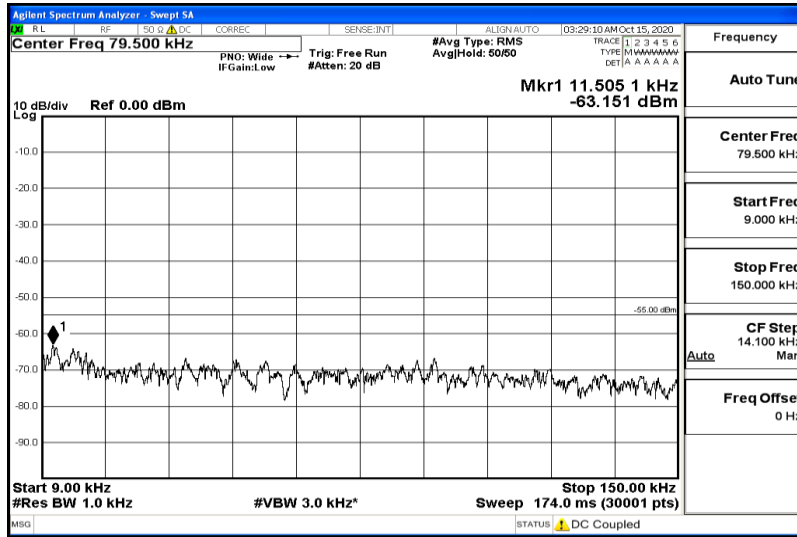

Band41-15MHz-16QAM-40620-1RB#0-Range1:0.009~0.15MHz

Band41-15MHz-16QAM-40620-1RB#0-Range2:0.15~30MHz