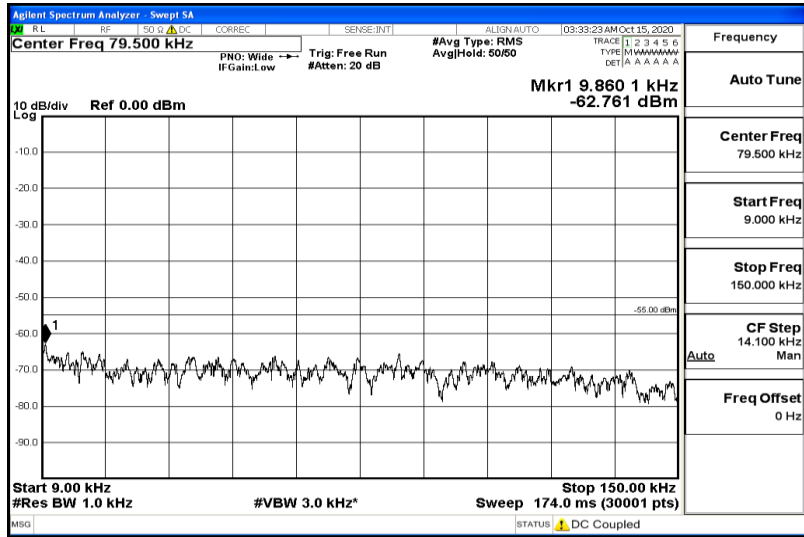

Band41-15MHz-16QAM-41515-1RB#0-Range1:0.009~0.15MHz

Band41-15MHz-16QAM-41515-1RB#0-Range2:0.15~30MHz