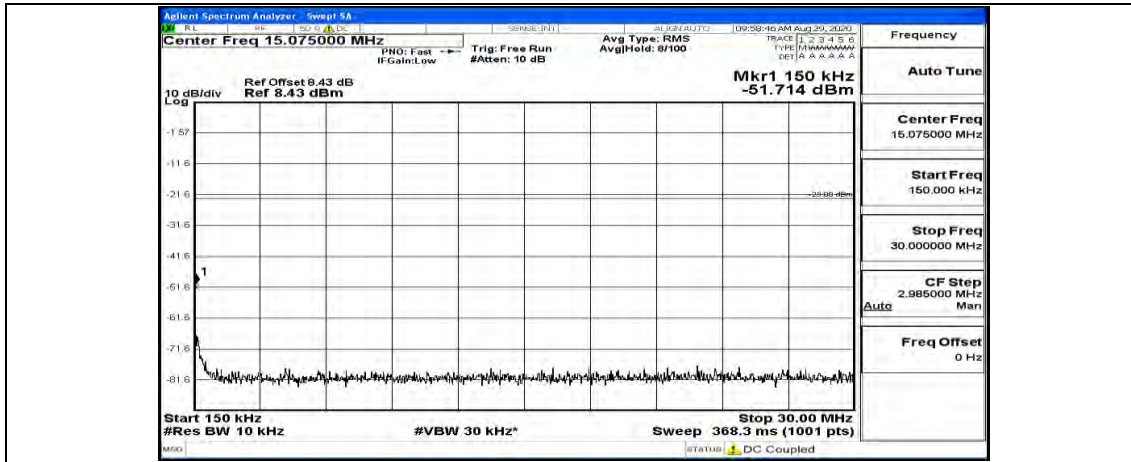

Channel Bandwidth: 5 MHz

(Channel Bandwidth: 5 MHz)_LCH_QPSK_1RB#0

(Channel Bandwidth: 5 MHz)_LCH_QPSK_1RB#12

(Channel Bandwidth: 5 MHz)_LCH_QPSK_1RB#24

(Channel Bandwidth: 5 MHz)_MCH_QPSK_1RB#0

(Channel Bandwidth: 5 MHz) MCH_QPSK_1RB#12

(Channel Bandwidth: 5 MHz) MCH_QPSK_1RB#24

(Channel Bandwidth: 5 MHz)_HCH_QPSK_1RB#0

(Channel Bandwidth: 5 MHz)_HCH_QPSK_1RB#12

(Channel Bandwidth: 5 MHz)_HCH_QPSK_1RB#24

(Channel Bandwidth: 5 MHz)_LCH_16QAM_1RB#0