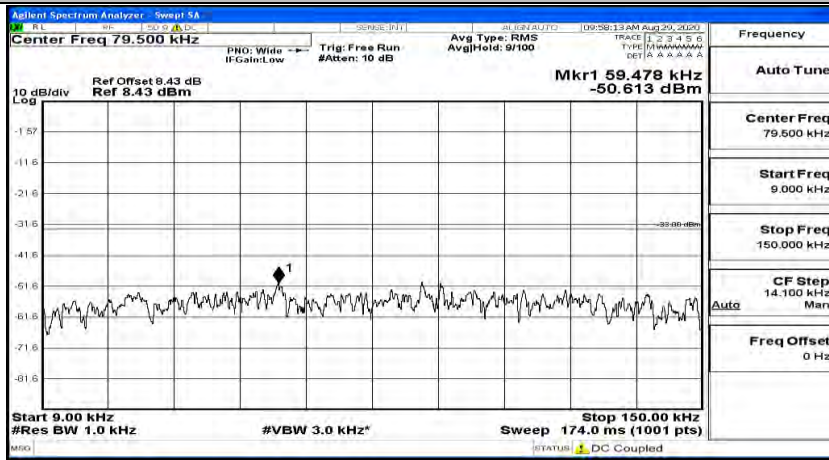

Channel Bandwidth: 5 MHz

(Channel Bandwidth: 5 MHz)_LCH_QPSK_1RB#0

(Channel Bandwidth: 5 MHz)_LCH_QPSK_1RB#12

(Channel Bandwidth: 5 MHz)_LCH_QPSK_1RB#24

(Channel Bandwidth: 5 MHz)_MCH_QPSK_1RB#0

(Channel Bandwidth: 5 MHz) MCH_QPSK_1RB#12

(Channel Bandwidth: 5 MHz) MCH_QPSK_1RB#24

(Channel Bandwidth: 5 MHz)_HCH_QPSK_1RB#0

(Channel Bandwidth: 5 MHz)_HCH_QPSK_1RB#12

(Channel Bandwidth: 5 MHz)_HCH_QPSK_1RB#24

(Channel Bandwidth: 5 MHz)_LCH_16QAM_1RB#0