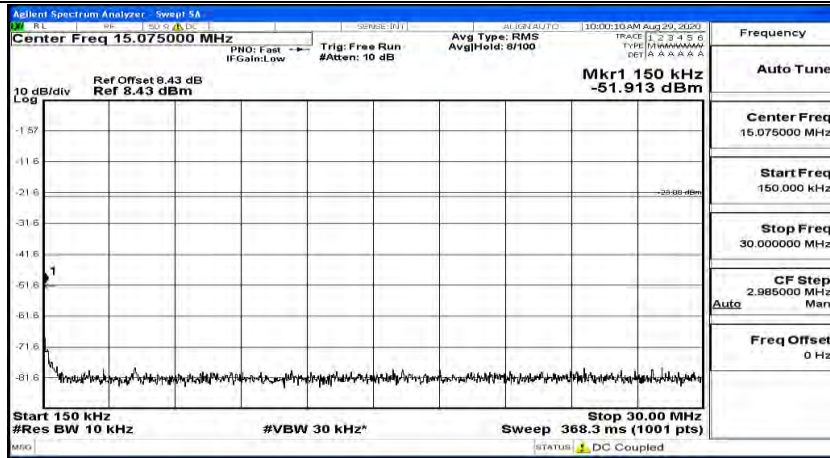

Channel Bandwidth: 5 MHz

(Channel Bandwidth: 5 MHz)_LCH_QPSK_1RB#0

(Channel Bandwidth: 5 MHz)_LCH_QPSK_1RB#12

(Channel Bandwidth: 5 MHz)_LCH_QPSK_1RB#24

(Channel Bandwidth: 5 MHz)_MCH_QPSK_1RB#0

(Channel Bandwidth: 5 MHz) MCH_QPSK_1RB#12

(Channel Bandwidth: 5 MHz) MCH_QPSK_1RB#24

(Channel Bandwidth: 5 MHz)_HCH_QPSK_1RB#0

(Channel Bandwidth: 5 MHz)_HCH_QPSK_1RB#12

(Channel Bandwidth: 5 MHz)_HCH_QPSK_1RB#24

(Channel Bandwidth: 5 MHz)_LCH_16QAM_1RB#0