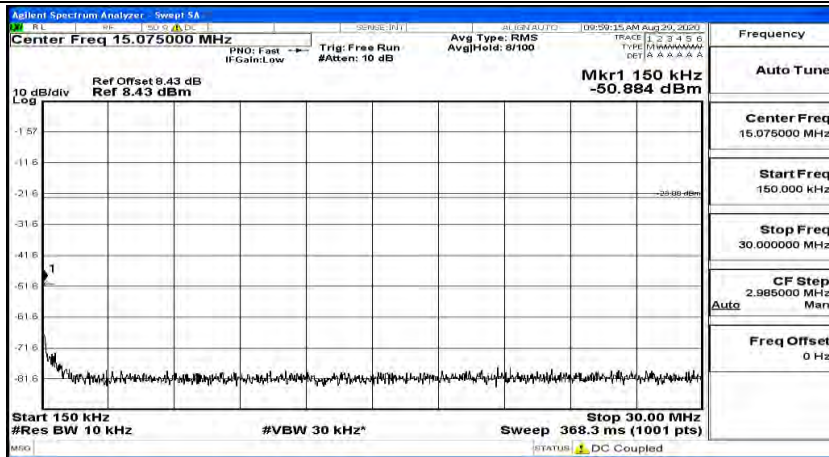

(Channel Bandwidth: 5 MHz)_LCH_16QAM_1RB#12