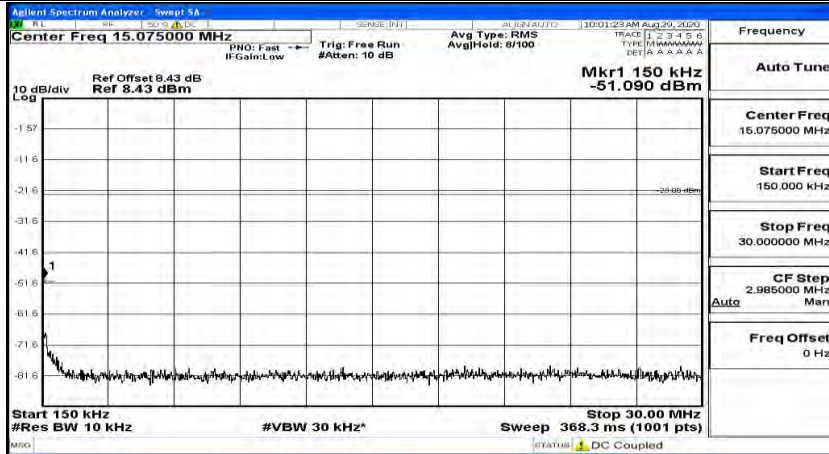

Channel Bandwidth: 5 MHz

(Channel Bandwidth: 5 MHz)_LCH_QPSK_1RB#0

(Channel Bandwidth: 5 MHz)_LCH_QPSK_1RB#12

(Channel Bandwidth: 5 MHz)_LCH_QPSK_1RB#24

(Channel Bandwidth: 5 MHz)_MCH_QPSK_1RB#0

(Channel Bandwidth: 5 MHz) MCH_QPSK_1RB#12

(Channel Bandwidth: 5 MHz) MCH_QPSK_1RB#24

(Channel Bandwidth: 5 MHz)_HCH_QPSK_1RB#0

(Channel Bandwidth: 5 MHz)_HCH_QPSK_1RB#12

(Channel Bandwidth: 5 MHz)_HCH_QPSK_1RB#24

(Channel Bandwidth: 5 MHz)_LCH_16QAM_1RB#0