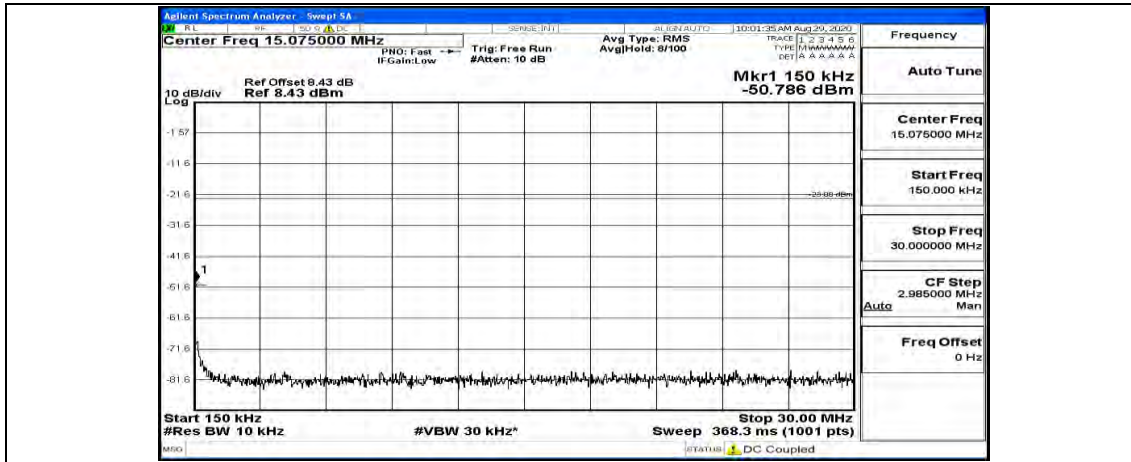

Channel Bandwidth: 5 MHz

(Channel Bandwidth: 5 MHz)_LCH_QPSK_1RB#0

(Channel Bandwidth: 5 MHz)_LCH_QPSK_1RB#12

(Channel Bandwidth: 5 MHz)_LCH_QPSK_1RB#24

(Channel Bandwidth: 5 MHz)_MCH_QPSK_1RB#0

(Channel Bandwidth: 5 MHz) MCH_QPSK_1RB#12

(Channel Bandwidth: 5 MHz) MCH_QPSK_1RB#24

(Channel Bandwidth: 5 MHz)_HCH_QPSK_1RB#0

(Channel Bandwidth: 5 MHz)_HCH_QPSK_1RB#12

(Channel Bandwidth: 5 MHz)_HCH_QPSK_1RB#24

(Channel Bandwidth: 5 MHz)_LCH_16QAM_1RB#0