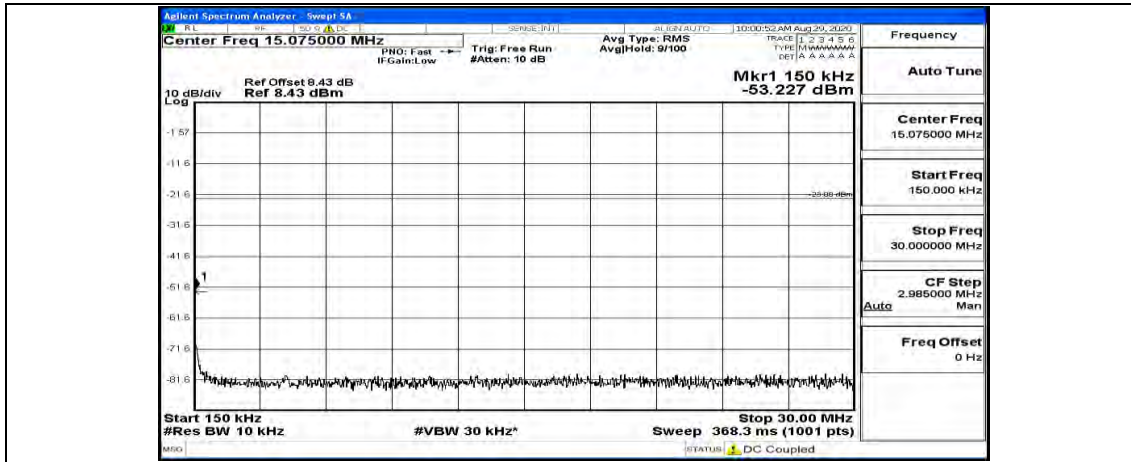

(Channel Bandwidth: 5 MHz)_LCH_16QAM_1RB#12

(Channel Bandwidth: 5 MHz) LCH_16QAM_1RB#24

(Channel Bandwidth: 5 MHz)_MCH_16QAM_1RB#0

(Channel Bandwidth: 5 MHz)_MCH_16QAM_1RB#12

(Channel Bandwidth: 5 MHz)_MCH_16QAM_1RB#24