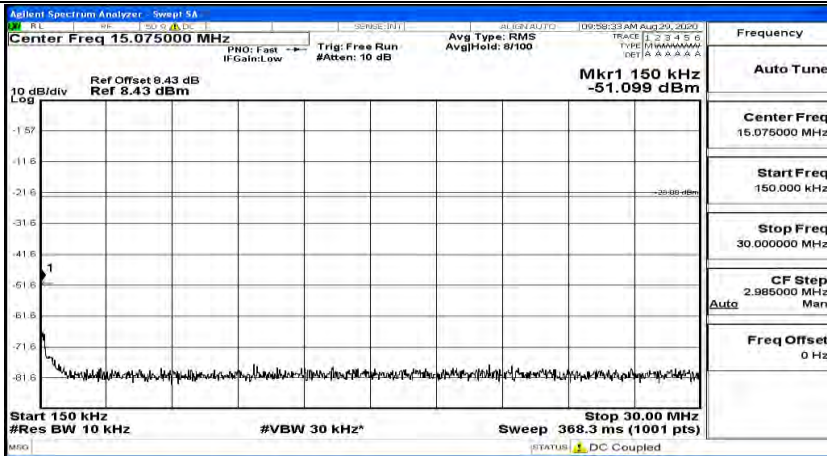

Channel Bandwidth: 5 MHz

(Channel Bandwidth: 5 MHz)_LCH_QPSK_1RB#0

(Channel Bandwidth: 5 MHz)_LCH_QPSK_1RB#12

(Channel Bandwidth: 5 MHz)_LCH_QPSK_1RB#24

(Channel Bandwidth: 5 MHz)_MCH_QPSK_1RB#0

(Channel Bandwidth: 5 MHz) MCH_QPSK_1RB#12

(Channel Bandwidth: 5 MHz) MCH_QPSK_1RB#24

(Channel Bandwidth: 5 MHz)_HCH_QPSK_1RB#0

(Channel Bandwidth: 5 MHz)_HCH_QPSK_1RB#12

(Channel Bandwidth: 5 MHz)_HCH_QPSK_1RB#24

(Channel Bandwidth: 5 MHz)_LCH_16QAM_1RB#0