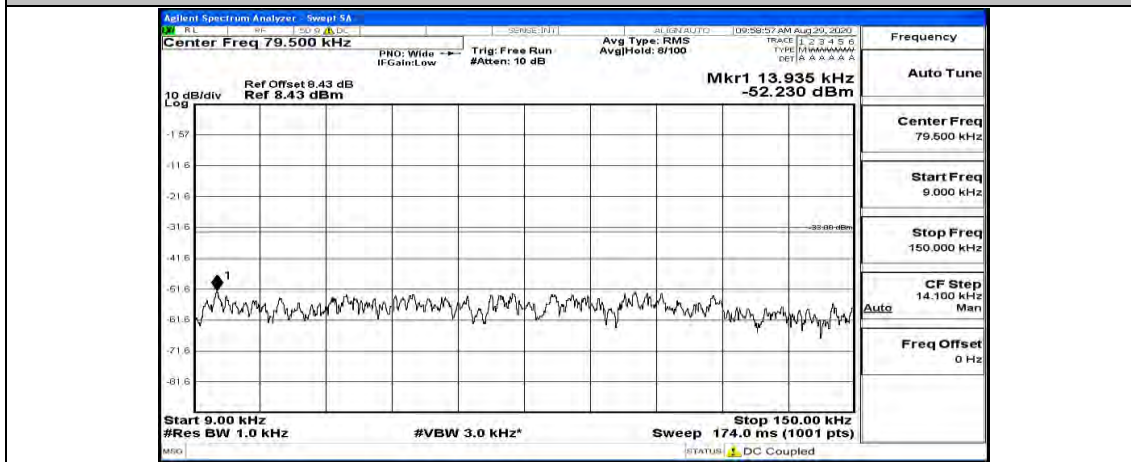

(Channel Bandwidth: 5 MHz) MCH_QPSK_1RB#24

(Channel Bandwidth: 5 MHz)_HCH_QPSK_1RB#0

(Channel Bandwidth: 5 MHz)_HCH_QPSK_1RB#12

(Channel Bandwidth: 5 MHz)_HCH_QPSK_1RB#24

(Channel Bandwidth: 5 MHz)_LCH_16QAM_1RB#0