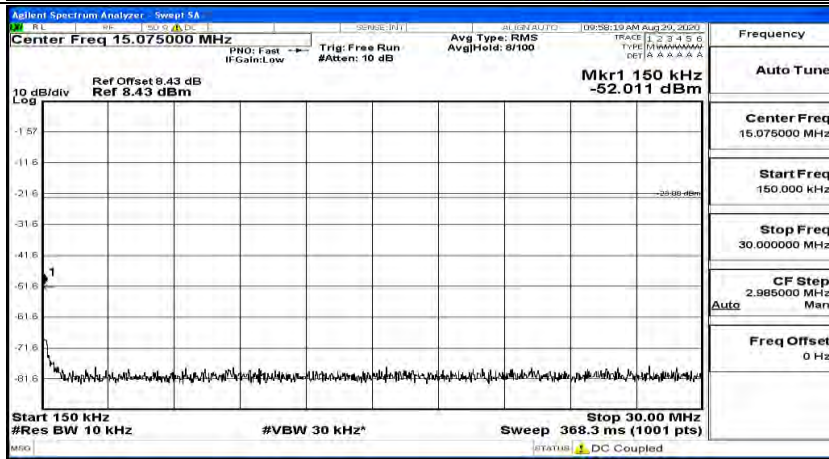

Channel Bandwidth: 5 MHz

(Channel Bandwidth: 5 MHz)_LCH_QPSK_1RB#0

(Channel Bandwidth: 5 MHz)_LCH_QPSK_1RB#12

(Channel Bandwidth: 5 MHz)_LCH_QPSK_1RB#24

(Channel Bandwidth: 5 MHz)_MCH_QPSK_1RB#0

(Channel Bandwidth: 5 MHz) MCH_QPSK_1RB#12

(Channel Bandwidth: 5 MHz) MCH_QPSK_1RB#24

(Channel Bandwidth: 5 MHz)_HCH_QPSK_1RB#0

(Channel Bandwidth: 5 MHz)_HCH_QPSK_1RB#12

(Channel Bandwidth: 5 MHz)_HCH_QPSK_1RB#24

(Channel Bandwidth: 5 MHz)_LCH_16QAM_1RB#0