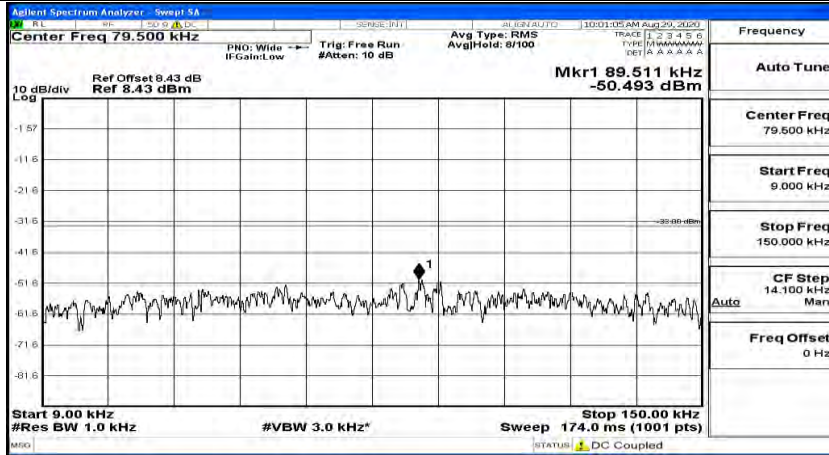

Channel Bandwidth: 5 MHz

(Channel Bandwidth: 5 MHz)_LCH_QPSK_1RB#0

(Channel Bandwidth: 5 MHz)_LCH_QPSK_1RB#12

(Channel Bandwidth: 5 MHz)_LCH_QPSK_1RB#24

(Channel Bandwidth: 5 MHz)_MCH_QPSK_1RB#0

(Channel Bandwidth: 5 MHz) MCH_QPSK_1RB#12

(Channel Bandwidth: 5 MHz) MCH_QPSK_1RB#24

(Channel Bandwidth: 5 MHz)_HCH_QPSK_1RB#0

(Channel Bandwidth: 5 MHz)_HCH_QPSK_1RB#12

(Channel Bandwidth: 5 MHz)_HCH_QPSK_1RB#24

(Channel Bandwidth: 5 MHz)_LCH_16QAM_1RB#0