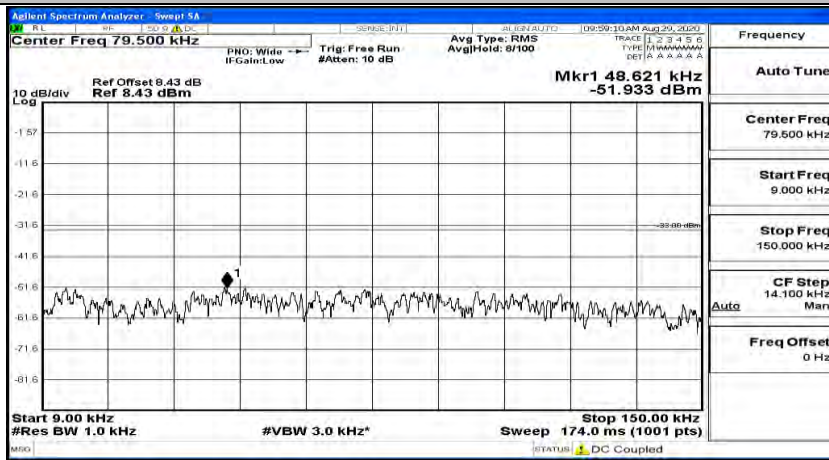

(Channel Bandwidth: 5 MHz)_LCH_16QAM_1RB#12