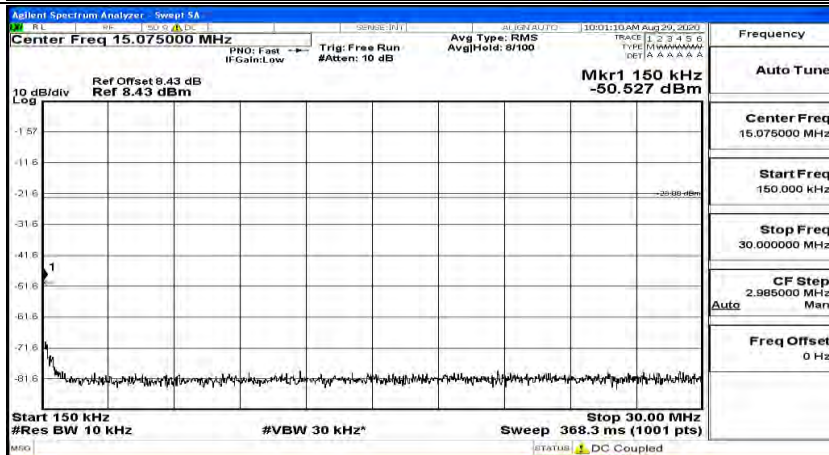

Channel Bandwidth: 5 MHz

(Channel Bandwidth: 5 MHz)_LCH_QPSK_1RB#0

(Channel Bandwidth: 5 MHz)_LCH_QPSK_1RB#12

(Channel Bandwidth: 5 MHz)_LCH_QPSK_1RB#24

(Channel Bandwidth: 5 MHz)_MCH_QPSK_1RB#0

(Channel Bandwidth: 5 MHz) MCH_QPSK_1RB#12

(Channel Bandwidth: 5 MHz) MCH_QPSK_1RB#24

(Channel Bandwidth: 5 MHz)_HCH_QPSK_1RB#0

(Channel Bandwidth: 5 MHz)_HCH_QPSK_1RB#12

(Channel Bandwidth: 5 MHz)_HCH_QPSK_1RB#24

(Channel Bandwidth: 5 MHz)_LCH_16QAM_1RB#0