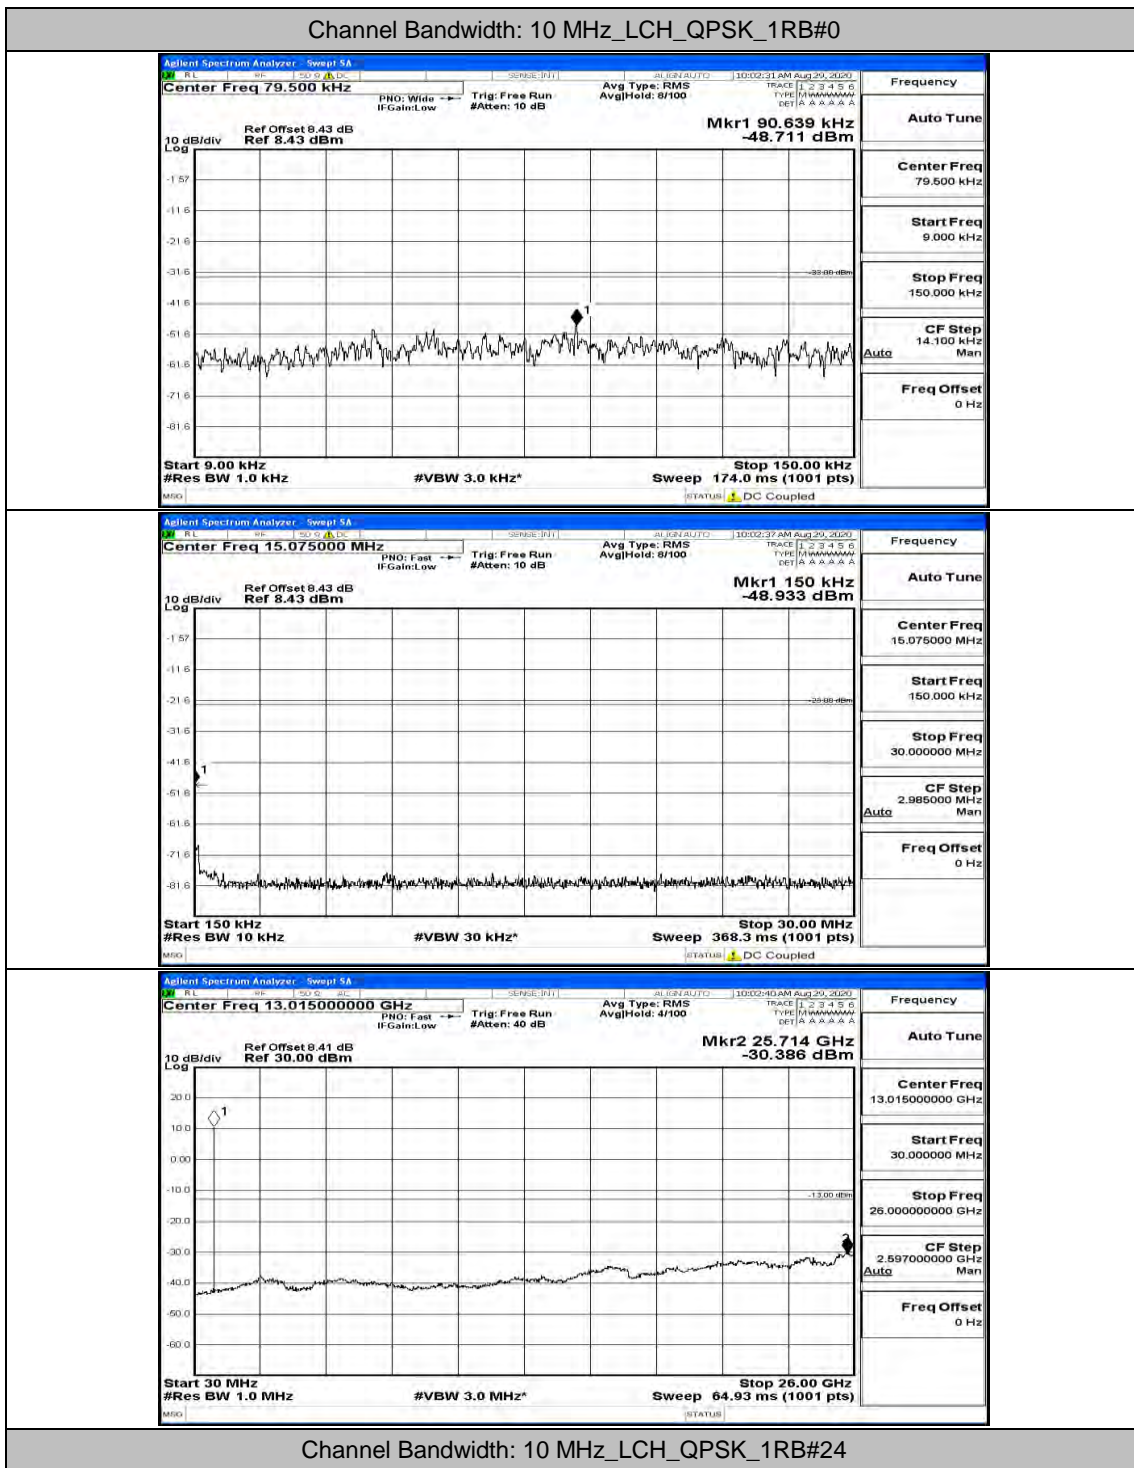

(Channel Bandwidth: 5 MHz)_HCH_16QAM_1RB#0

(Channel Bandwidth: 5 MHz)_HCH_16QAM_1RB#12

(Channel Bandwidth: 5 MHz)_HCH_16QAM_1RB#24

Channel Bandwidth: 10 MHz

Channel Bandwidth: 10 MHz_LCH_QPSK_1RB#49

Channel Bandwidth: 10 MHz_MCH_QPSK_1RB#24