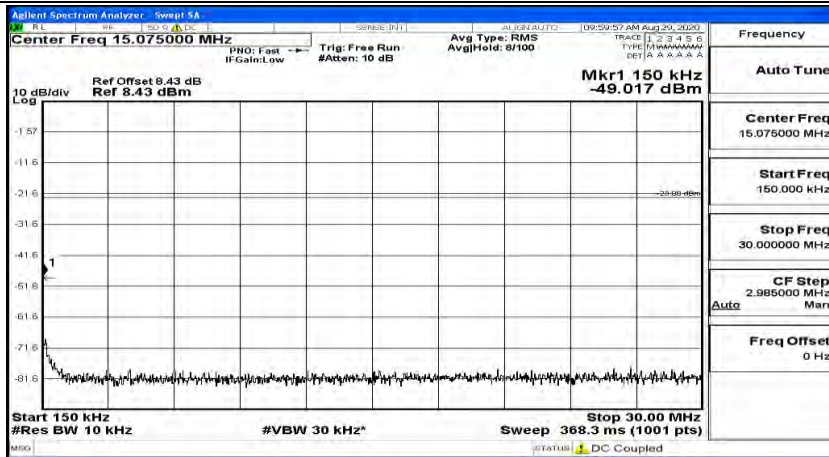

Channel Bandwidth: 5 MHz

(Channel Bandwidth: 5 MHz)_LCH_QPSK_1RB#0

(Channel Bandwidth: 5 MHz)_LCH_QPSK_1RB#12

(Channel Bandwidth: 5 MHz)_LCH_QPSK_1RB#24

(Channel Bandwidth: 5 MHz)_MCH_QPSK_1RB#0

(Channel Bandwidth: 5 MHz) MCH_QPSK_1RB#12

(Channel Bandwidth: 5 MHz) MCH_QPSK_1RB#24

(Channel Bandwidth: 5 MHz)_HCH_QPSK_1RB#0

(Channel Bandwidth: 5 MHz)_HCH_QPSK_1RB#12

(Channel Bandwidth: 5 MHz)_HCH_QPSK_1RB#24

(Channel Bandwidth: 5 MHz)_LCH_16QAM_1RB#0