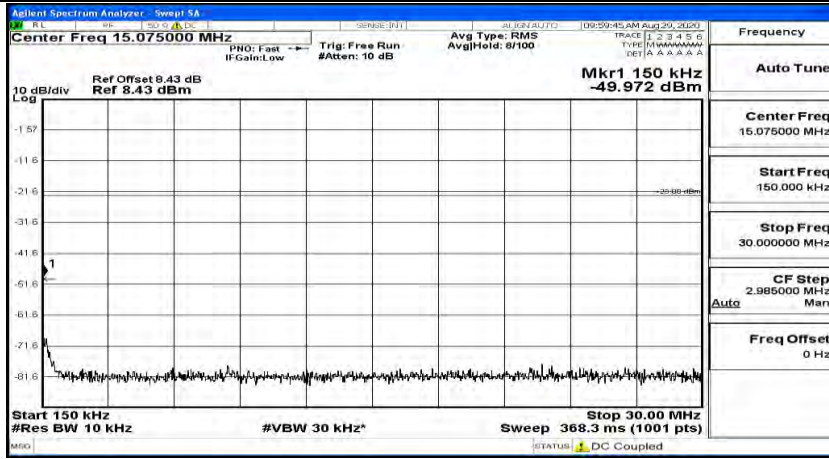

Channel Bandwidth: 5 MHz

(Channel Bandwidth: 5 MHz)_LCH_QPSK_1RB#0

(Channel Bandwidth: 5 MHz)_LCH_QPSK_1RB#12

(Channel Bandwidth: 5 MHz)_LCH_QPSK_1RB#24

(Channel Bandwidth: 5 MHz)_MCH_QPSK_1RB#0

(Channel Bandwidth: 5 MHz) MCH_QPSK_1RB#12

(Channel Bandwidth: 5 MHz) MCH_QPSK_1RB#24

(Channel Bandwidth: 5 MHz)_HCH_QPSK_1RB#0

(Channel Bandwidth: 5 MHz)_HCH_QPSK_1RB#12

(Channel Bandwidth: 5 MHz)_HCH_QPSK_1RB#24

(Channel Bandwidth: 5 MHz)_LCH_16QAM_1RB#0