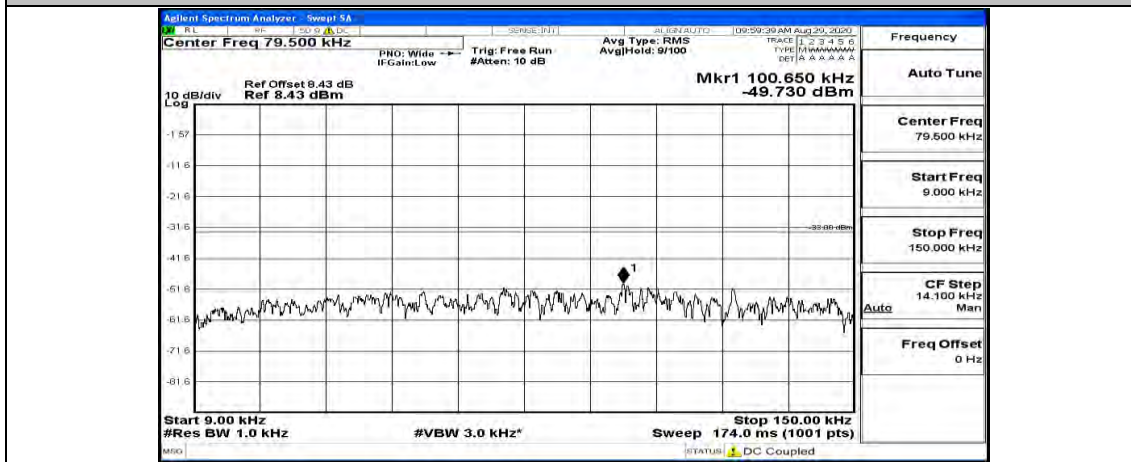

Channel Bandwidth: 5 MHz

(Channel Bandwidth: 5 MHz)_LCH_QPSK_1RB#0

(Channel Bandwidth: 5 MHz)_LCH_QPSK_1RB#12

(Channel Bandwidth: 5 MHz)_LCH_QPSK_1RB#24

(Channel Bandwidth: 5 MHz)_MCH_QPSK_1RB#0

(Channel Bandwidth: 5 MHz) MCH_QPSK_1RB#12

(Channel Bandwidth: 5 MHz) MCH_QPSK_1RB#24

(Channel Bandwidth: 5 MHz)_HCH_QPSK_1RB#0

(Channel Bandwidth: 5 MHz)_HCH_QPSK_1RB#12

(Channel Bandwidth: 5 MHz)_HCH_QPSK_1RB#24

(Channel Bandwidth: 5 MHz)_LCH_16QAM_1RB#0