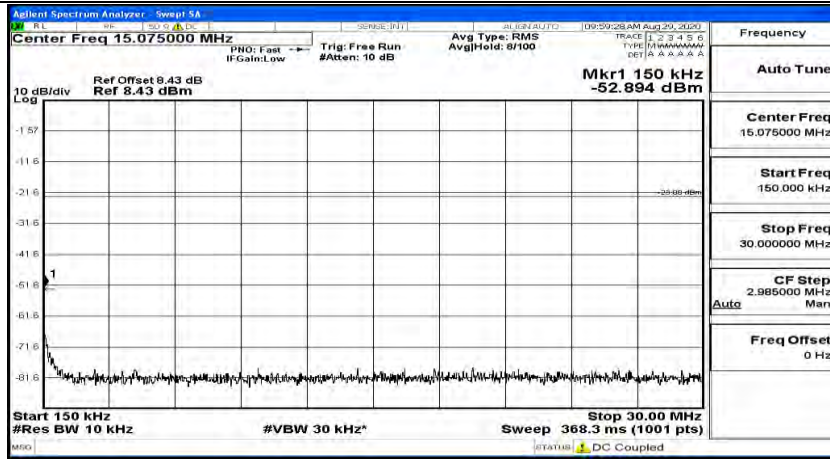

(Channel Bandwidth: 5 MHz) LCH_16QAM_1RB#24