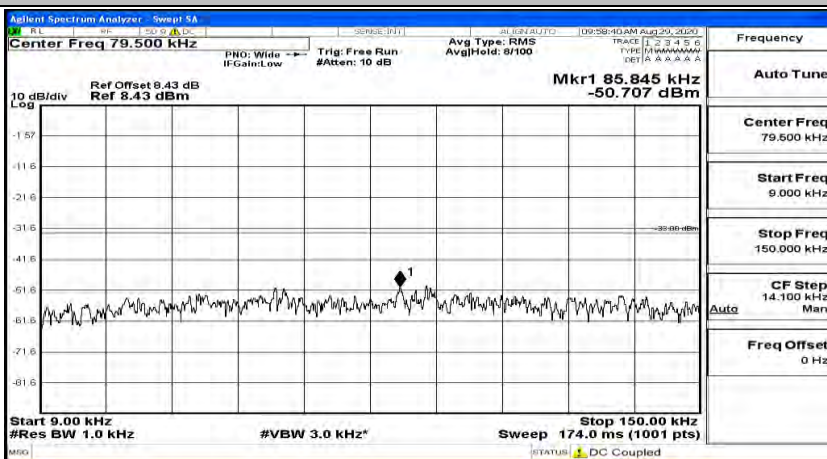

Channel Bandwidth: 5 MHz

(Channel Bandwidth: 5 MHz)_LCH_QPSK_1RB#0

(Channel Bandwidth: 5 MHz)_LCH_QPSK_1RB#12

(Channel Bandwidth: 5 MHz)_LCH_QPSK_1RB#24

(Channel Bandwidth: 5 MHz)_MCH_QPSK_1RB#0

(Channel Bandwidth: 5 MHz) MCH_QPSK_1RB#12

(Channel Bandwidth: 5 MHz) MCH_QPSK_1RB#24

(Channel Bandwidth: 5 MHz)_HCH_QPSK_1RB#0

(Channel Bandwidth: 5 MHz)_HCH_QPSK_1RB#12

(Channel Bandwidth: 5 MHz)_HCH_QPSK_1RB#24

(Channel Bandwidth: 5 MHz)_LCH_16QAM_1RB#0