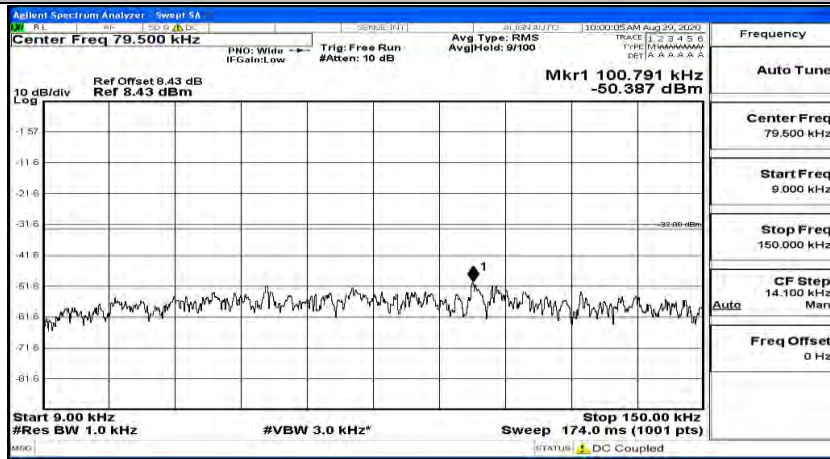

Channel Bandwidth: 5 MHz

(Channel Bandwidth: 5 MHz)_LCH_QPSK_1RB#0

(Channel Bandwidth: 5 MHz)_LCH_QPSK_1RB#12

(Channel Bandwidth: 5 MHz)_LCH_QPSK_1RB#24

(Channel Bandwidth: 5 MHz)_MCH_QPSK_1RB#0

(Channel Bandwidth: 5 MHz) MCH_QPSK_1RB#12

(Channel Bandwidth: 5 MHz) MCH_QPSK_1RB#24

(Channel Bandwidth: 5 MHz)_HCH_QPSK_1RB#0

(Channel Bandwidth: 5 MHz)_HCH_QPSK_1RB#12

(Channel Bandwidth: 5 MHz)_HCH_QPSK_1RB#24

(Channel Bandwidth: 5 MHz)_LCH_16QAM_1RB#0