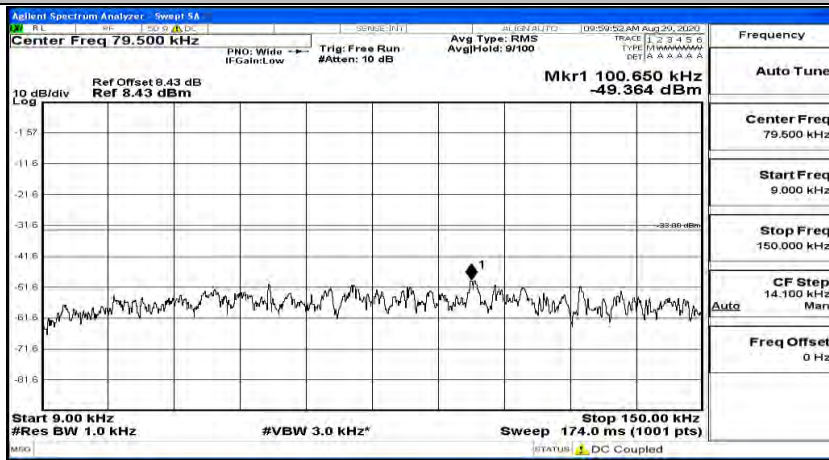

Channel Bandwidth: 5 MHz

(Channel Bandwidth: 5 MHz)_LCH_QPSK_1RB#0

(Channel Bandwidth: 5 MHz)_LCH_QPSK_1RB#12

(Channel Bandwidth: 5 MHz)_LCH_QPSK_1RB#24

(Channel Bandwidth: 5 MHz)_MCH_QPSK_1RB#0

(Channel Bandwidth: 5 MHz) MCH_QPSK_1RB#12

(Channel Bandwidth: 5 MHz) MCH_QPSK_1RB#24

(Channel Bandwidth: 5 MHz)_HCH_QPSK_1RB#0

(Channel Bandwidth: 5 MHz)_HCH_QPSK_1RB#12

(Channel Bandwidth: 5 MHz)_HCH_QPSK_1RB#24

(Channel Bandwidth: 5 MHz)_LCH_16QAM_1RB#0