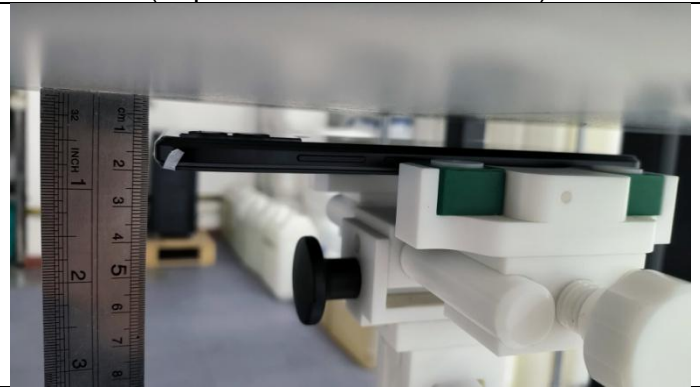

### Test Positions

Left Cheek

Left Tilt 15 Degree

Right Cheek

Right Tilt 15 Degree

Front Side  
(Separation distance of 10mm)

Back Side  
(Separation distance of 10mm)

Left Side  
(Separation distance of 10mm)

Right Side  
(Separation distance of 10mm)

Top Side  
(Separation distance of 10mm)

Bottom Side  
(Separation distance of 10mm)

END