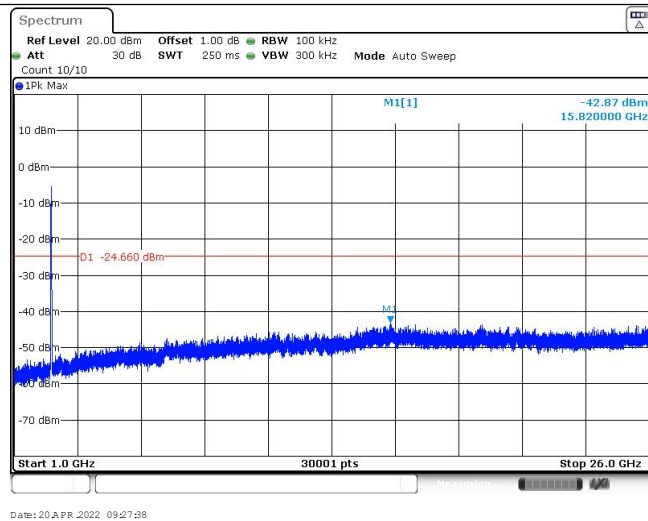

CH06
Reference level

CH06
30MHz~1000MHz

CH06
1GHz~26GHz

CH09
Reference level

CH09
30MHz~1000MHz

CH09
1GHz~26GHz

-----End of Report-----