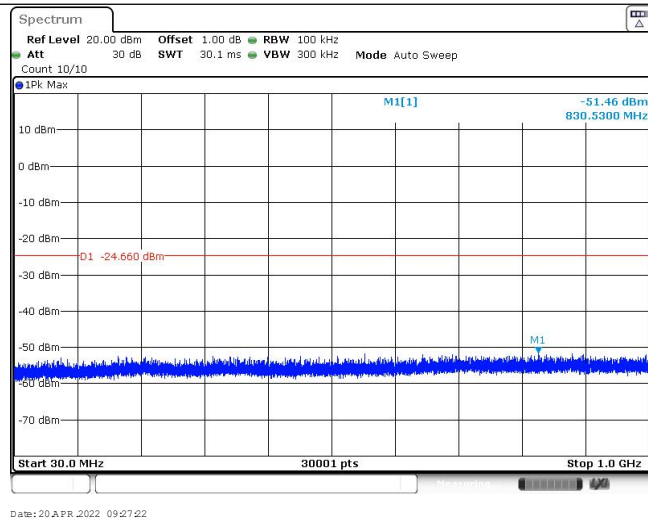

CH06
Reference level

CH06
30MHz~1000MHz

CH06
1GHz~26GHz

CH09
Reference level

CH09
30MHz~1000MHz

CH09
1GHz~26GHz

-----End of Report-----