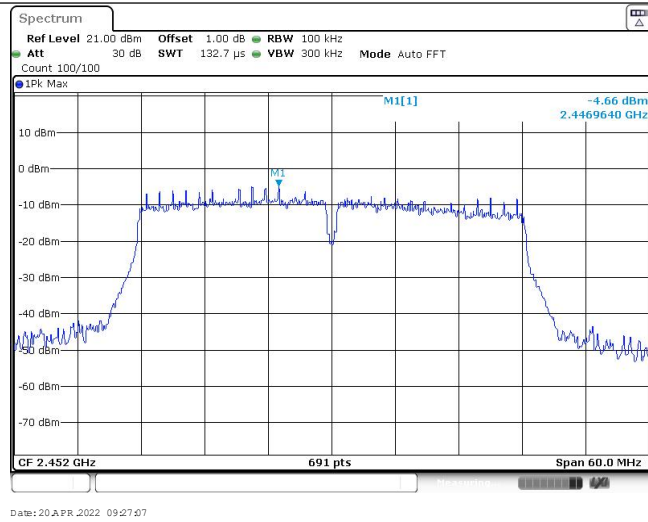

CH06
Reference level

CH06
30MHz~1000MHz

CH06
1GHz~26GHz

CH09
Reference level

CH09
30MHz~1000MHz

CH09
1GHz~26GHz

-----End of Report-----