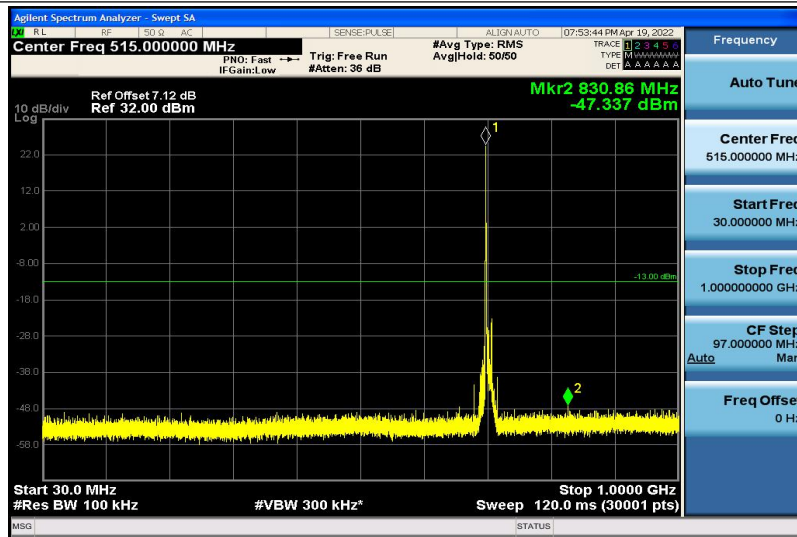

Band17-10MHz-QPSK-23790-1RB#0-30~1000MHz