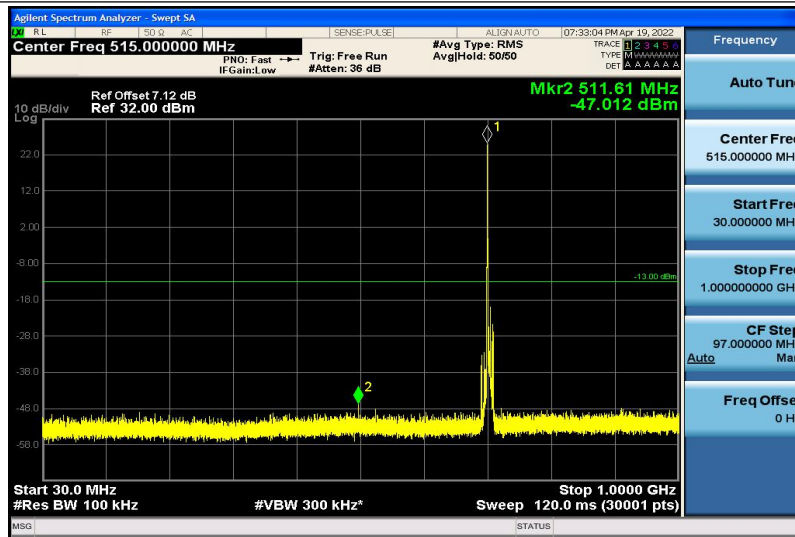

Band12-10MHz-16QAM-23095-1RB#0-1000~26000MHz

Band12-10MHz-16QAM-23130-1RB#0-30~1000MHz

Band12-10MHz-16QAM-23130-1RB#0-1000~26000MHz

Band17-5MHz-QPSK-23755-1RB#0-30~1000MHz

Band17-5MHz-QPSK-23755-1RB#0-1000~26000MHz