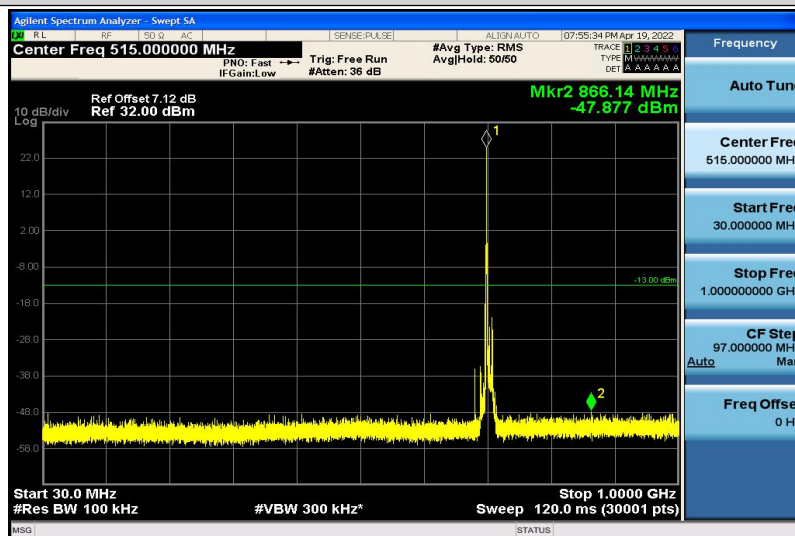

Band17-10MHz-QPSK-23800-1RB#0-1000~26000MHz

Band17-10MHz-16QAM-23780-1RB#0-30~1000MHz

Band17-10MHz-16QAM-23780-1RB#0-1000~26000MHz

Band17-10MHz-16QAM-23790-1RB#0-30~1000MHz

Band17-10MHz-16QAM-23790-1RB#0-1000~26000MHz