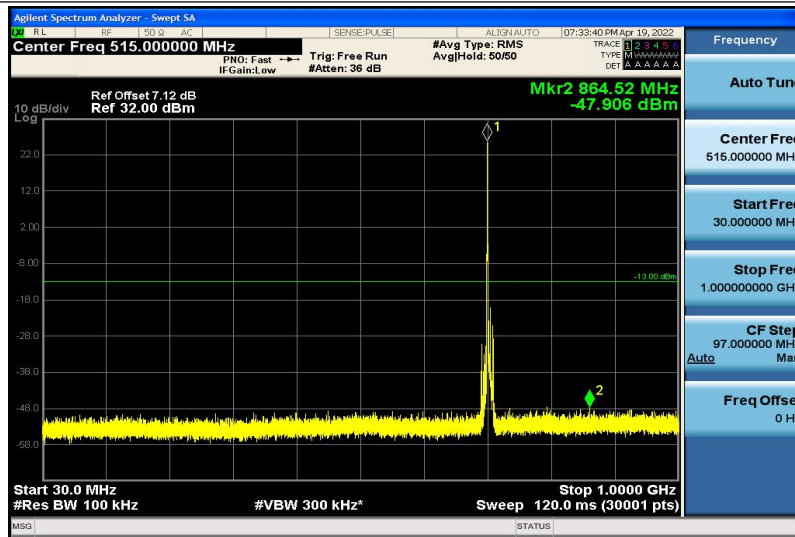

Band17-5MHz-16QAM-23790-1RB#0-30~1000MHz