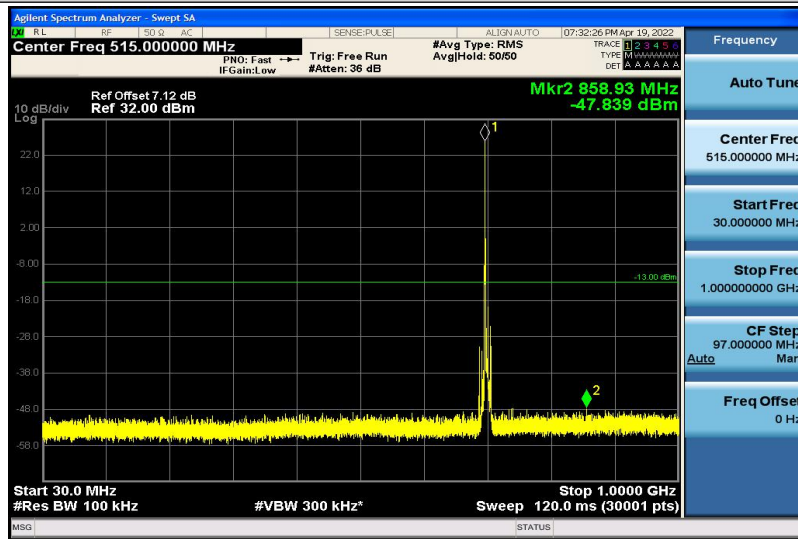

Band17-5MHz-QPSK-23790-1RB#0-30~1000MHz

Band17-5MHz-QPSK-23790-1RB#0-1000~26000MHz

Band17-5MHz-QPSK-23825-1RB#0-30~1000MHz

Band17-5MHz-QPSK-23825-1RB#0-1000~26000MHz

Band17-5MHz-16QAM-23755-1RB#0-30~1000MHz