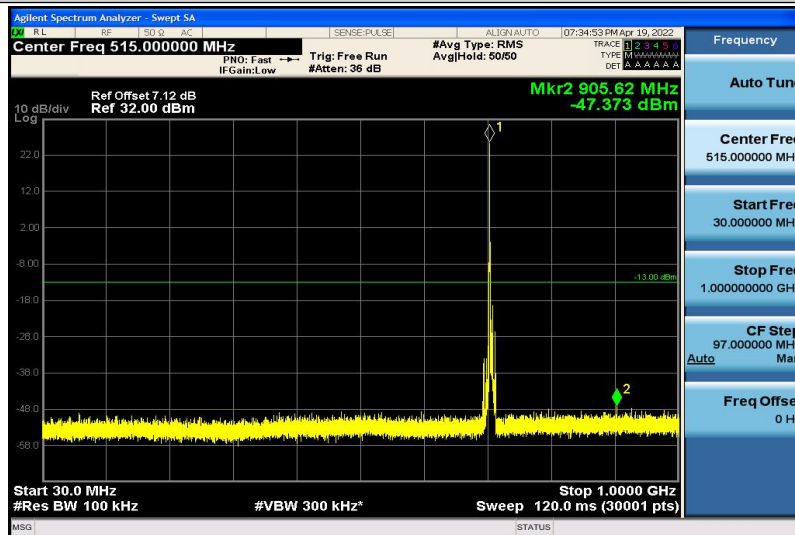

Band17-5MHz-16QAM-23825-1RB#0-30~1000MHz