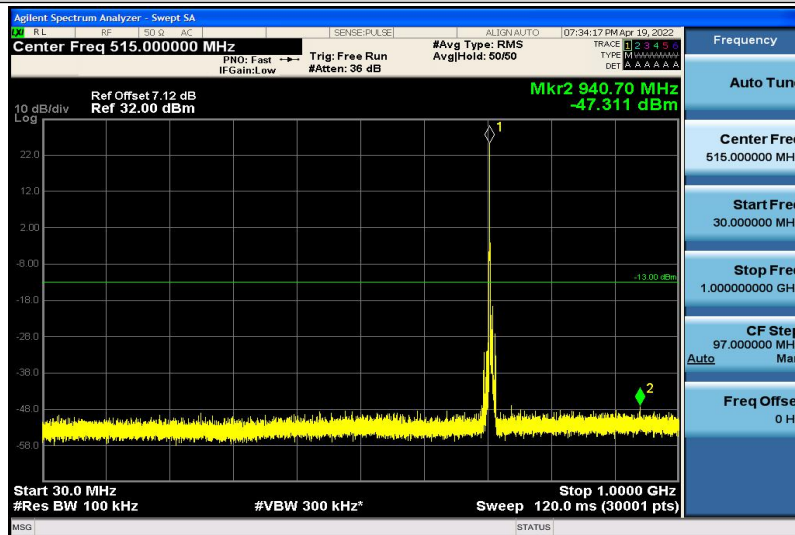

Band17-5MHz-QPSK-23825-1RB#0-30~1000MHz