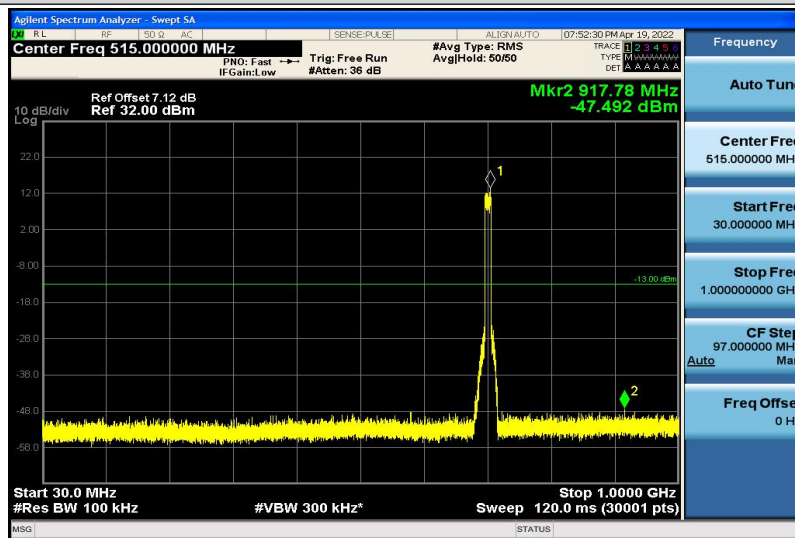

Band17-5MHz-16QAM-23755-1RB#0-1000~26000MHz

Band17-5MHz-16QAM-23790-1RB#0-30~1000MHz

Band17-5MHz-16QAM-23790-1RB#0-1000~26000MHz

Band17-5MHz-16QAM-23825-1RB#0-30~1000MHz

Band17-5MHz-16QAM-23825-1RB#0-1000~26000MHz