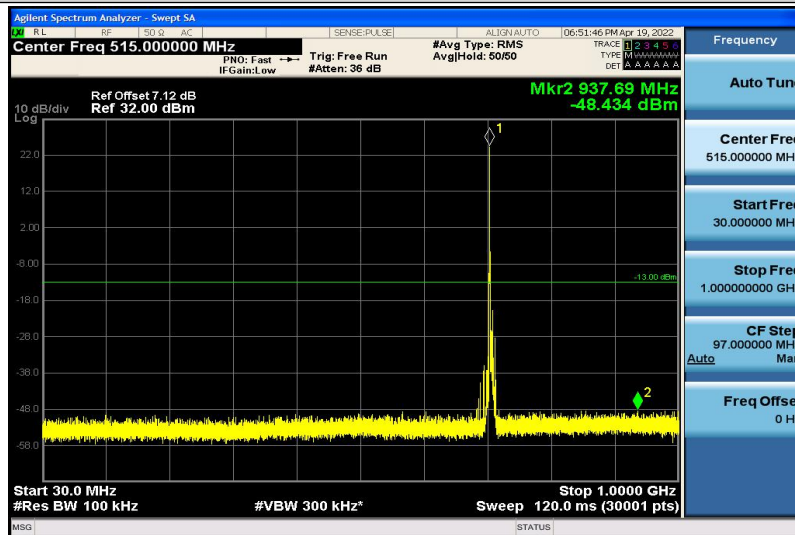

Band12-5MHz-16QAM-23035-1RB#0-30~1000MHz

Band12-5MHz-16QAM-23035-1RB#0-1000~26000MHz

Band12-5MHz-16QAM-23095-1RB#0-30~1000MHz

Band12-5MHz-16QAM-23095-1RB#0-1000~26000MHz

Band12-5MHz-16QAM-23155-1RB#0-30~1000MHz