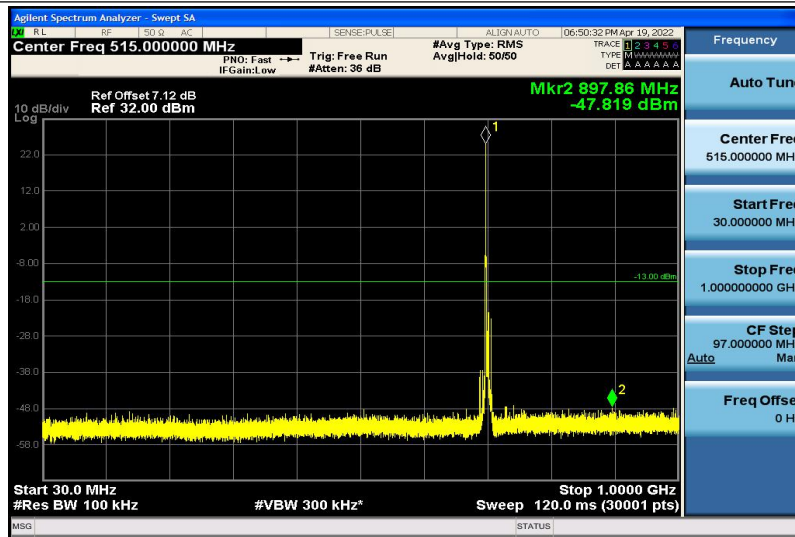

Band12-5MHz-16QAM-23035-1RB#0-1000~26000MHz

Band12-5MHz-16QAM-23095-1RB#0-30~1000MHz