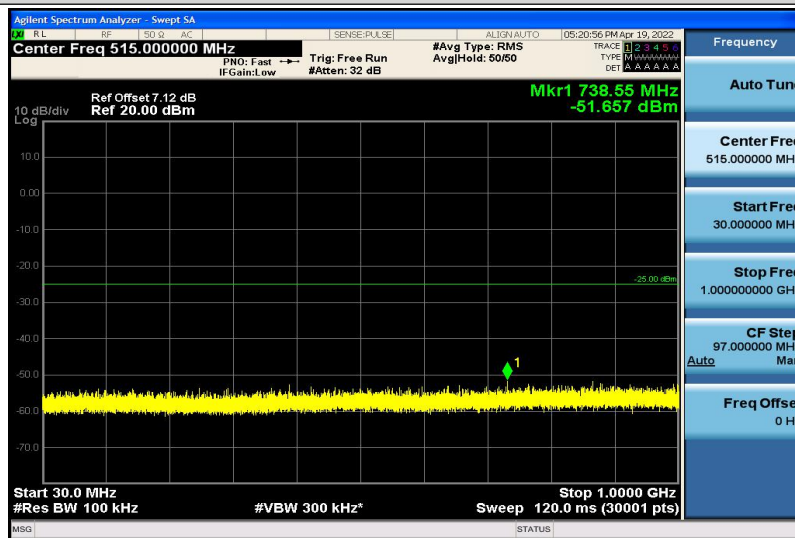

Band7-15MHz-QPSK-21375-1RB#0-1000~26000MHz

Band7-15MHz-16QAM-20825-1RB#0-30~1000MHz