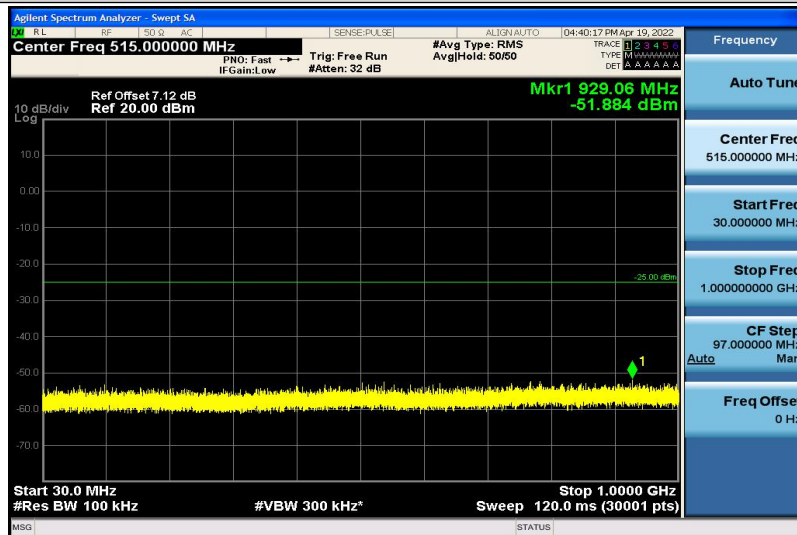

Band7-5MHz-16QAM-21100-1RB#0-1000~26000MHz

Band7-5MHz-16QAM-21425-1RB#0-30~1000MHz