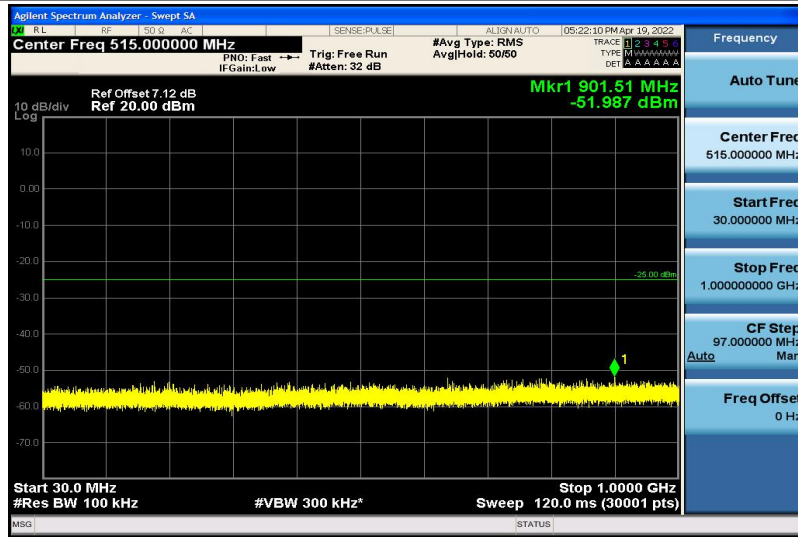

Band7-15MHz-QPSK-21375-1RB#0-30~1000MHz

Band7-15MHz-QPSK-21375-1RB#0-1000~26000MHz

Band7-15MHz-16QAM-20825-1RB#0-30~1000MHz

Band7-15MHz-16QAM-20825-1RB#0-1000~26000MHz

Band7-15MHz-16QAM-21100-1RB#0-30~1000MHz