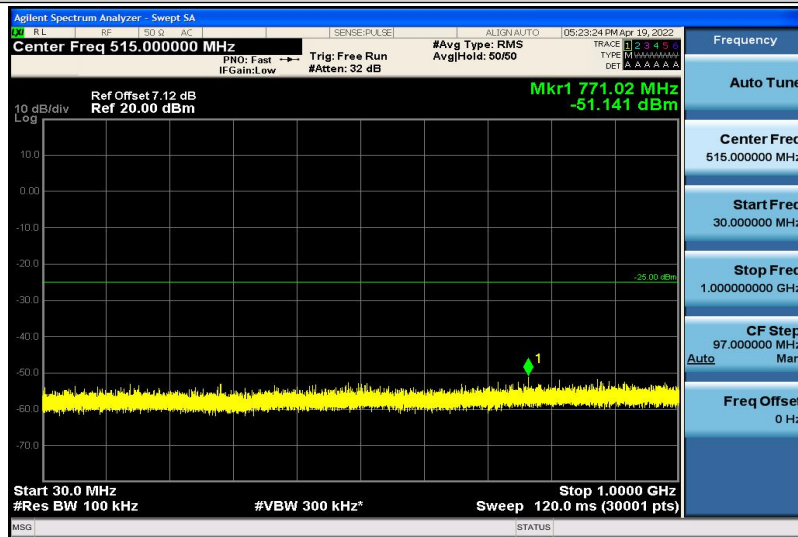

Band7-15MHz-16QAM-21100-1RB#0-1000~26000MHz

Band7-15MHz-16QAM-21375-1RB#0-30~1000MHz