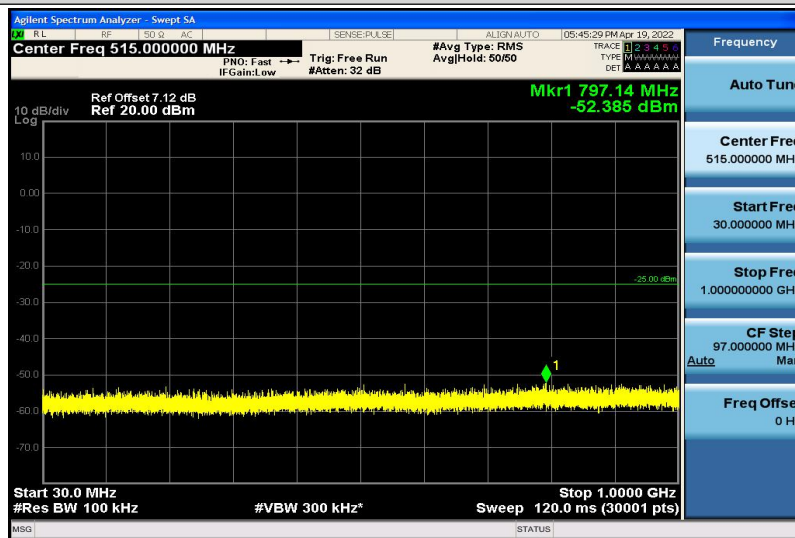

Band7-15MHz-16QAM-21375-1RB#0-1000~26000MHz

Band7-20MHz-QPSK-20850-1RB#0-30~1000MHz