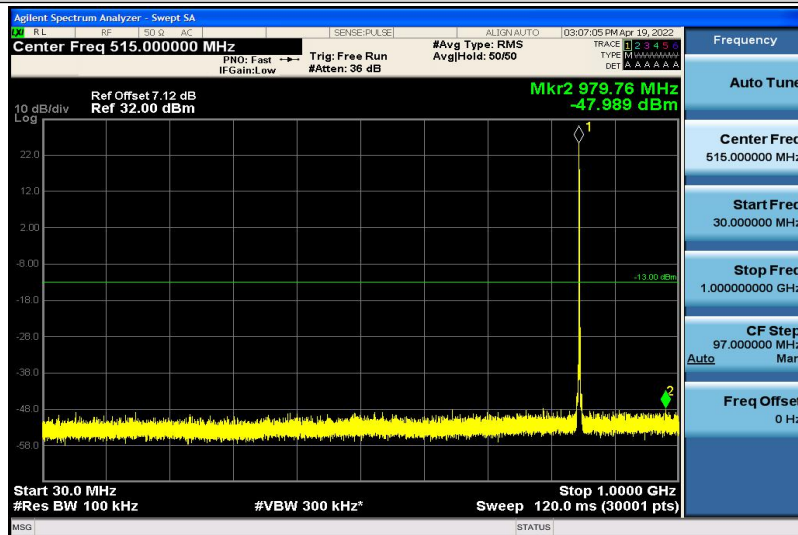

Band5-1.4MHz-16QAM-20407-1RB#0-30~1000MHz

Band5-1.4MHz-16QAM-20407-1RB#0-1000~26000MHz

Band5-1.4MHz-16QAM-20525-1RB#0-30~1000MHz

Band5-1.4MHz-16QAM-20525-1RB#0-1000~26000MHz

Band5-1.4MHz-16QAM-20643-1RB#0-30~1000MHz