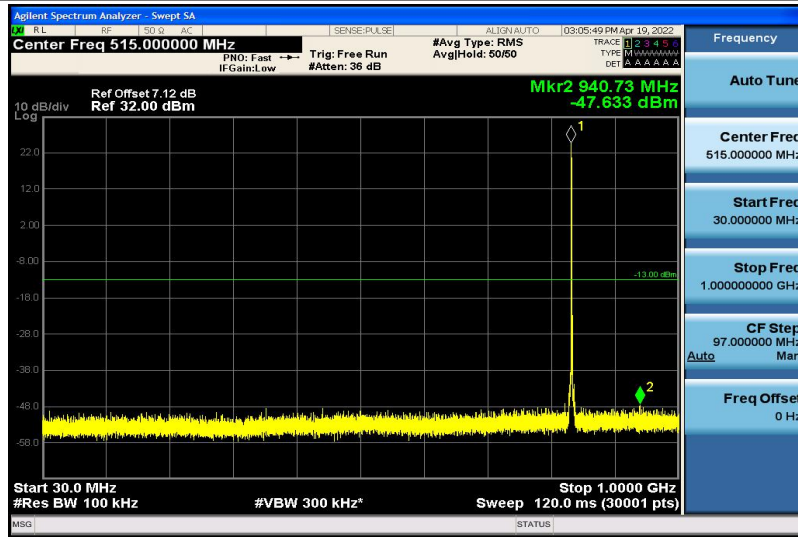

Band5-1.4MHz-16QAM-20407-1RB#0-1000~26000MHz

Band5-1.4MHz-16QAM-20525-1RB#0-30~1000MHz