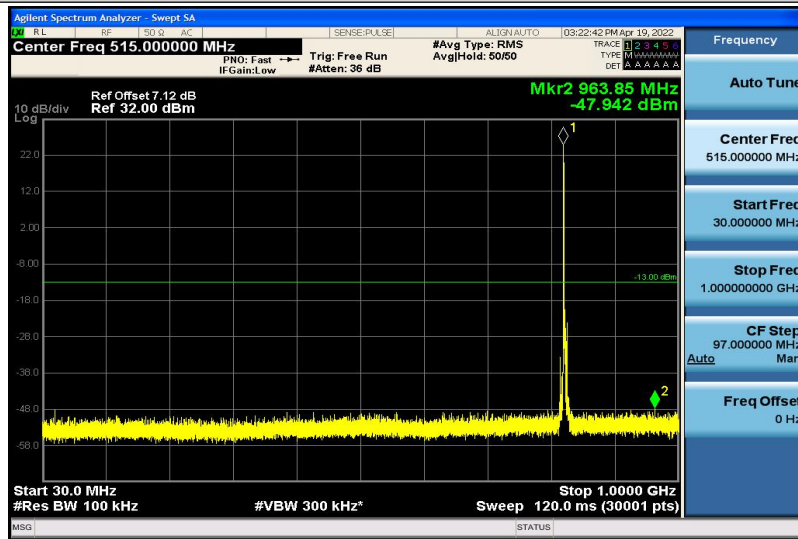

Band5-1.4MHz-16QAM-20643-1RB#0-1000~26000MHz

Band5-3MHz-QPSK-20415-1RB#0-30~1000MHz