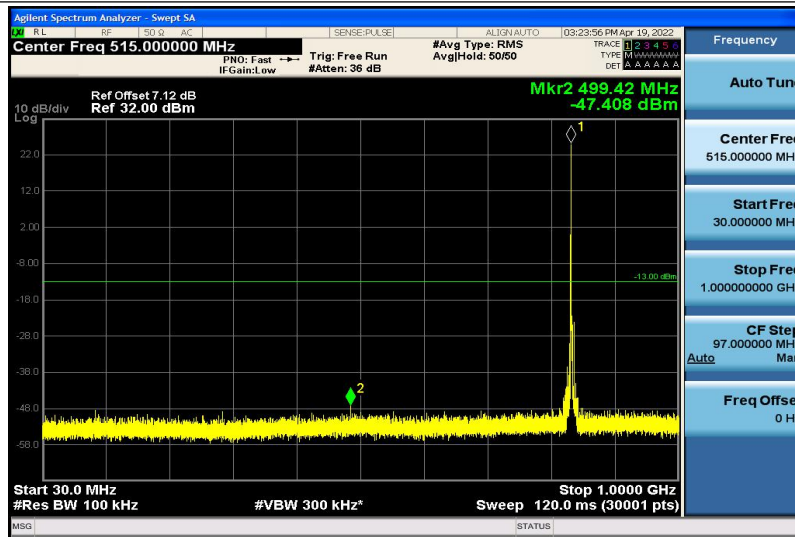

Band5-3MHz-QPSK-20415-1RB#0-1000~26000MHz

Band5-3MHz-QPSK-20525-1RB#0-30~1000MHz