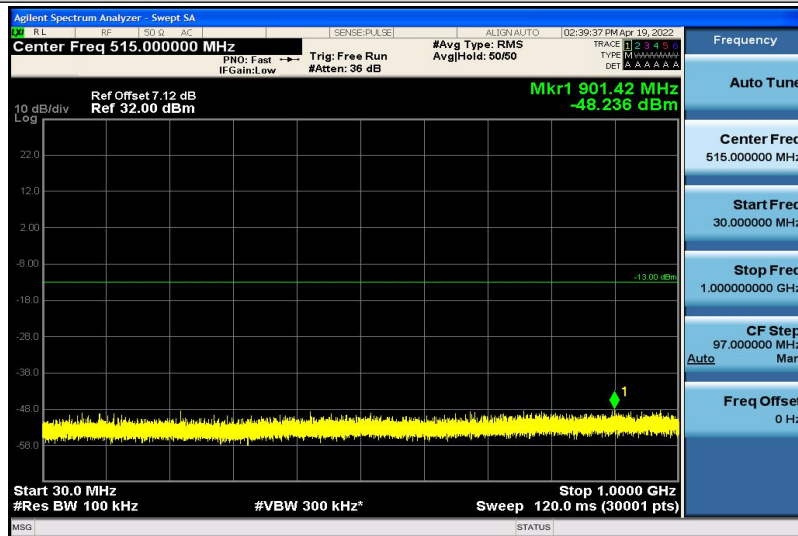

Band4-15MHz-16QAM-20325-1RB#0-1000~26000MHz

Band4-20MHz-QPSK-20050-1RB#0-30~1000MHz