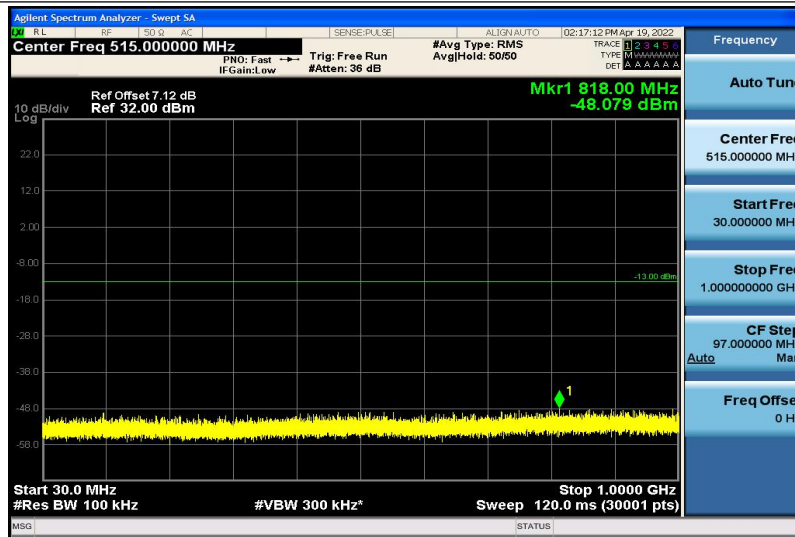

Band4-15MHz-16QAM-20025-1RB#0-1000~26000MHz

Band4-15MHz-16QAM-20175-1RB#0-30~1000MHz