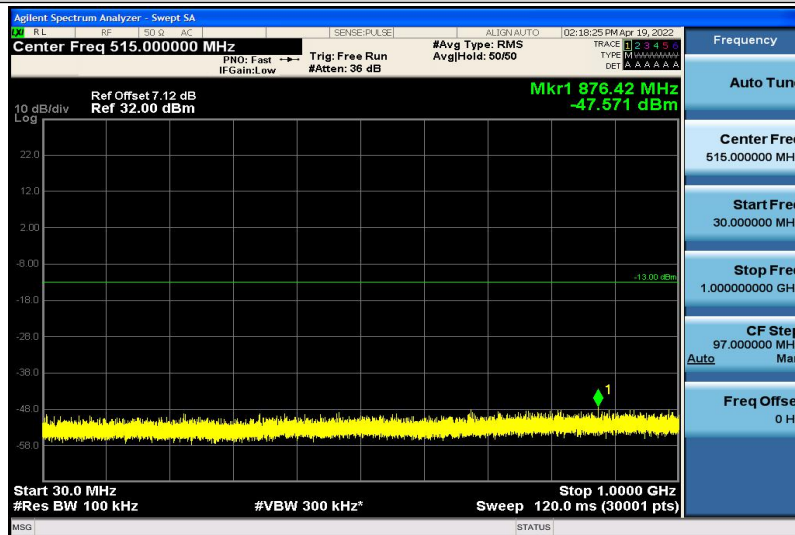

Band4-15MHz-16QAM-20025-1RB#0-30~10000MHz

Band4-15MHz-16QAM-20025-1RB#0-1000~26000MHz

Band4-15MHz-16QAM-20175-1RB#0-30~1000MHz

Band4-15MHz-16QAM-20175-1RB#0-1000~26000MHz

Band4-15MHz-16QAM-20325-1RB#0-30~1000MHz