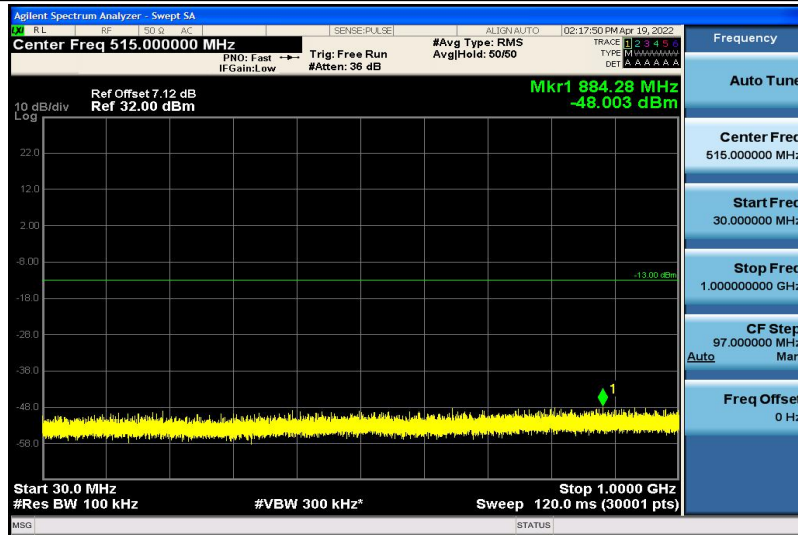

Band4-15MHz-QPSK-20175-1RB#0-1000~26000MHz

Band4-15MHz-QPSK-20325-1RB#0-30~1000MHz