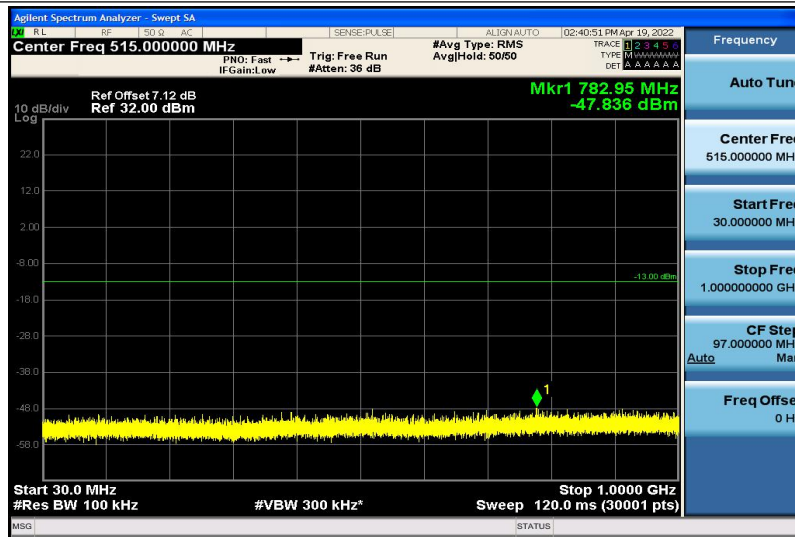

Band4-20MHz-QPSK-20050-1RB#0-1000~26000MHz

Band4-20MHz-QPSK-20175-1RB#0-30~1000MHz