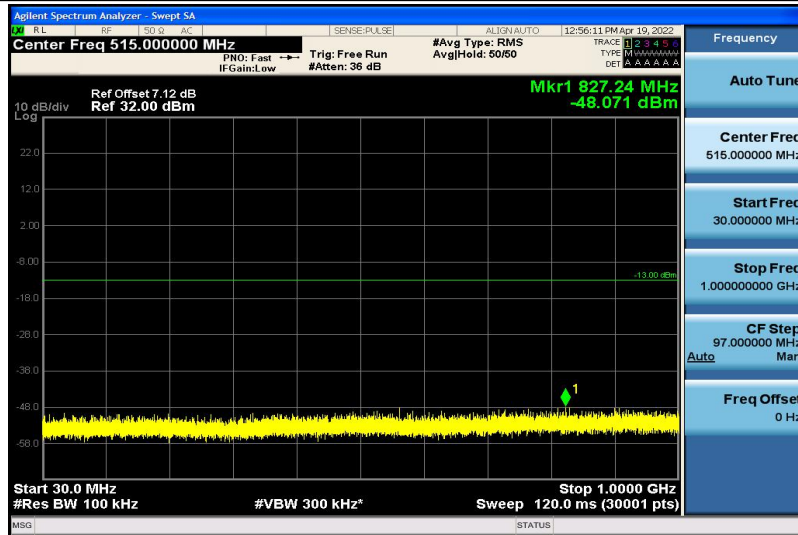

Band4-1.4MHz-16QAM-20175-1RB#0-1000~26000MHz

Band4-1.4MHz-16QAM-20393-1RB#0-30~1000MHz