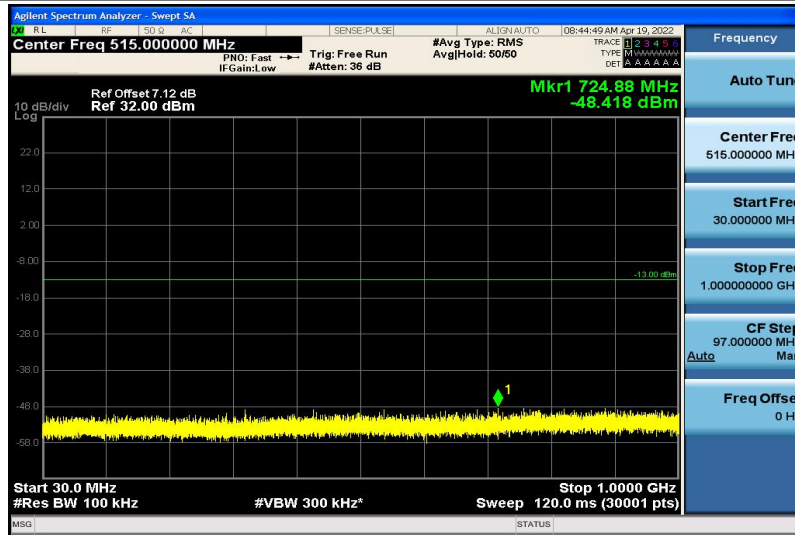

Band2-1.4MHz-QPSK-18900-1RB#0-30~1000MHz