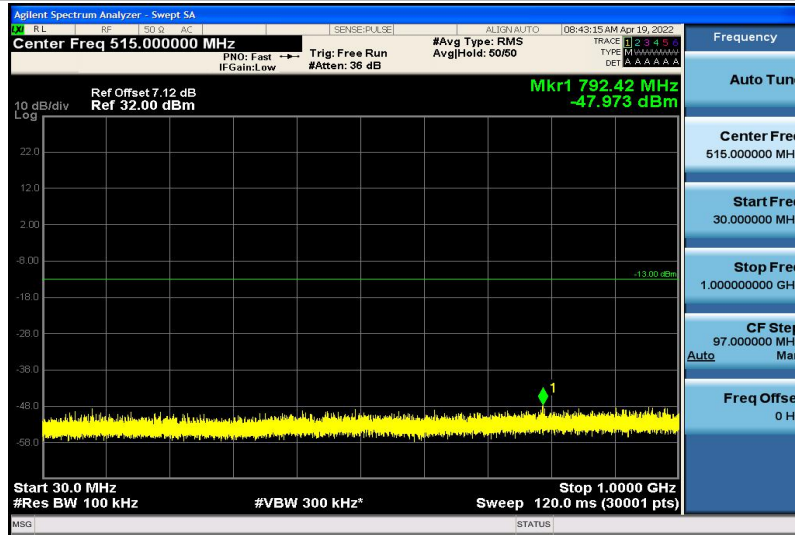

Band17	10MHz	16QAM	23780	1RB#0	1000~26000MHz	-31.27	PASS
Band17	10MHz	16QAM	23790	1RB#0	30~1000MHz	-47.63	PASS
Band17	10MHz	16QAM	23790	1RB#0	1000~26000MHz	-30.95	PASS
Band17	10MHz	16QAM	23800	1RB#0	30~1000MHz	-47.88	PASS
Band17	10MHz	16QAM	23800	1RB#0	1000~26000MHz	-31.23	PASS

Test Graphs

Band2-1.4MHz-QPSK-18607-1RB#0-30~1000MHz