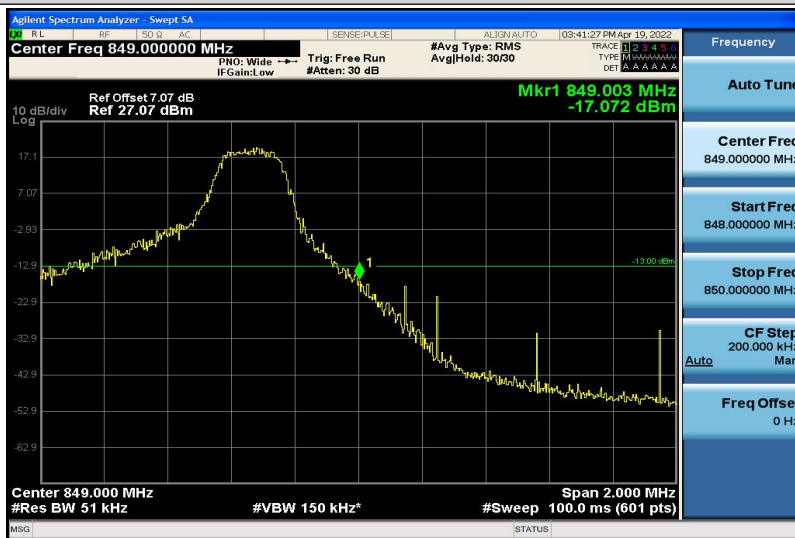

Band5-5MHz-16QAM-20425-25RB#0

Band5-5MHz-16QAM-20625-1RB#24