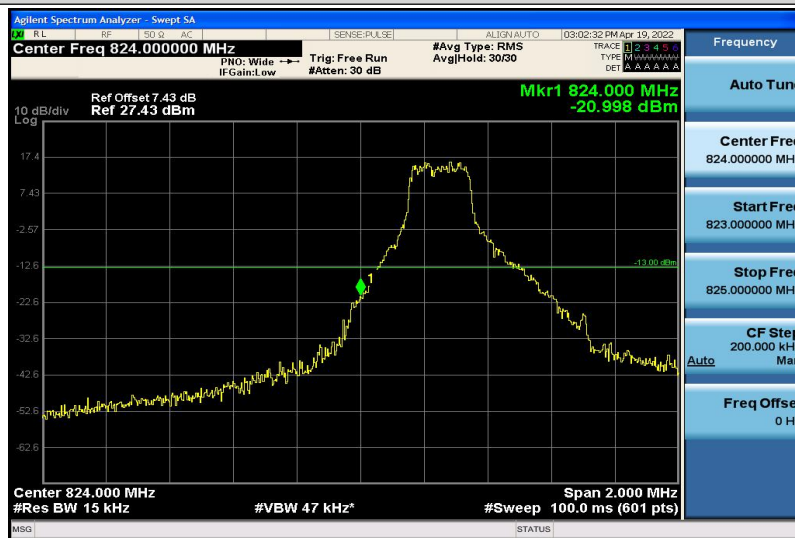

Band5-1.4MHz-QPSK-20643-6RB#0

Band5-1.4MHz-16QAM-20407-1RB#0