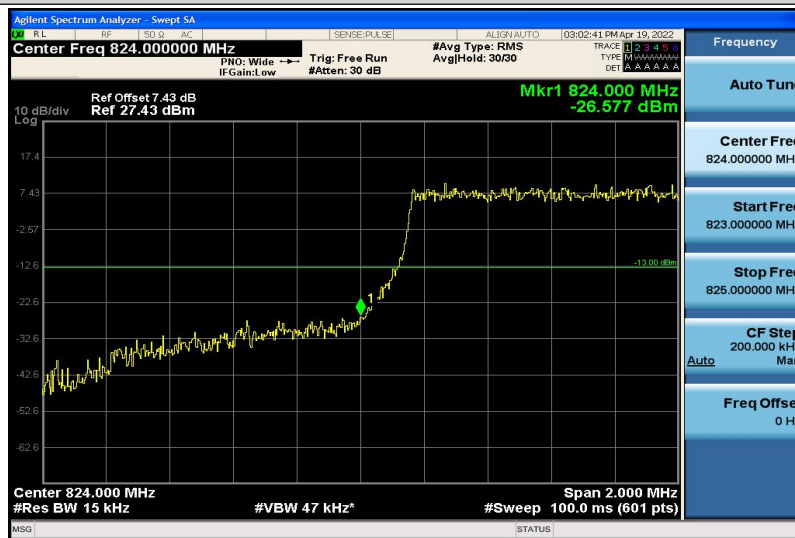

Band4-20MHz-16QAM-20050-1RB#0

Band4-20MHz-16QAM-20050-100RB#0

Band4-20MHz-16QAM-20300-1RB#99

Band4-20MHz-16QAM-20300-100RB#0

Band5-1.4MHz-QPSK-20407-1RB#0

Band5-1.4MHz-QPSK-20407-6RB#0

Band5-1.4MHz-QPSK-20643-1RB#5