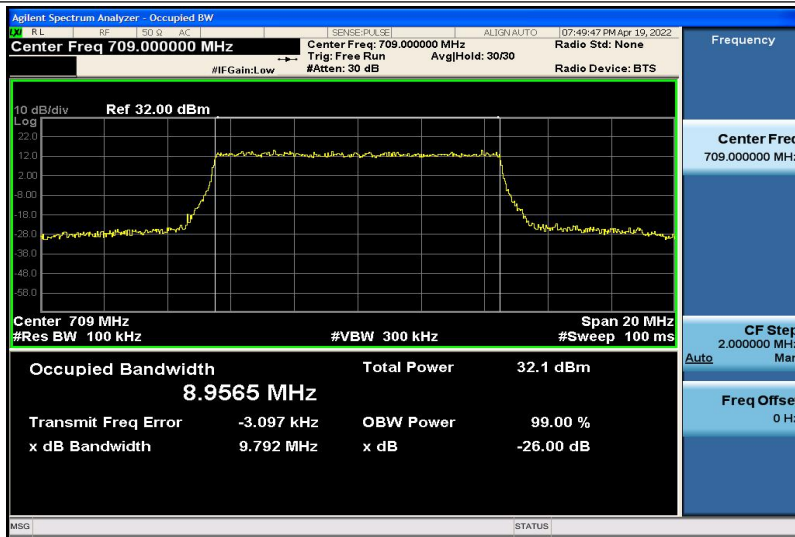

Band17-5MHz-QPSK-23755-25RB#0-4.4732

Band17-5MHz-QPSK-23790-25RB#0-4.4851

Band17-5MHz-QPSK-23825-25RB#0-4.4866

Band17-5MHz-16QAM-23755-25RB#0-4.4809

Band17-5MHz-16QAM-23790-25RB#0-4.4862

Band17-5MHz-16QAM-23825-25RB#0-4.4727