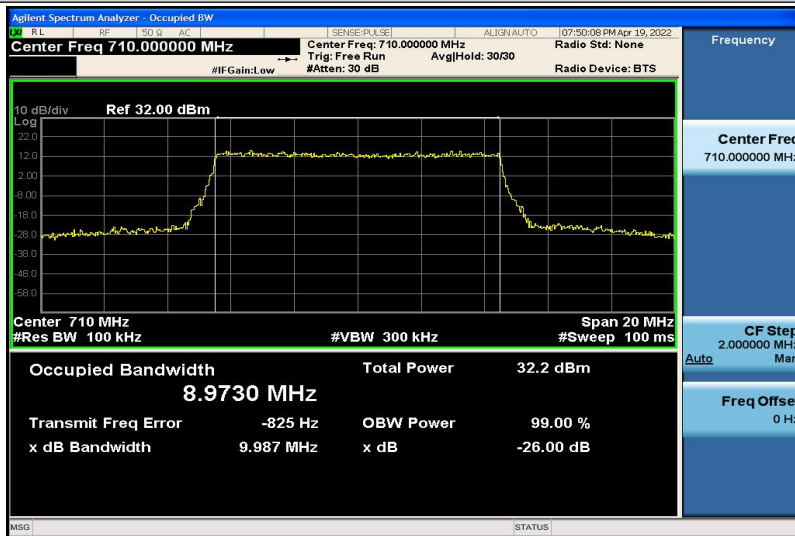

Band17-10MHz-QPSK-23790-50RB#0-8.9730