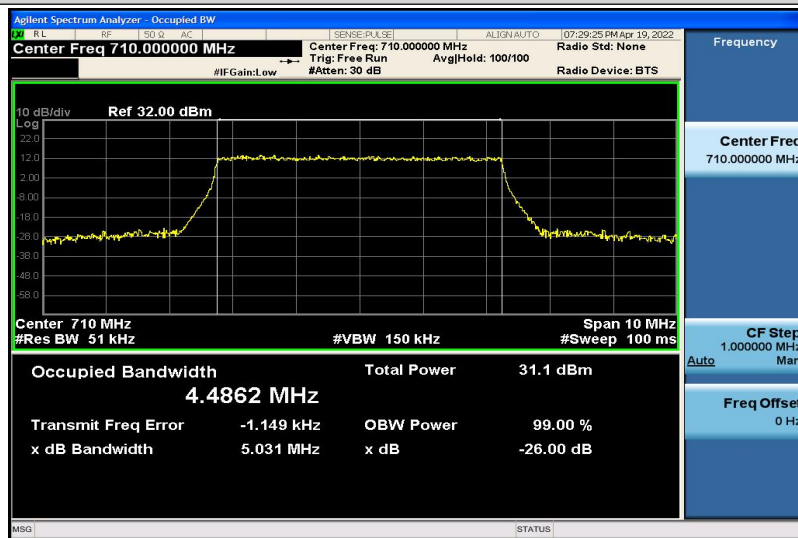

Band17-5MHz-QPSK-23755-25RB#0-4.4732

Band17-5MHz-QPSK-23790-25RB#0-4.4851

Band17-5MHz-QPSK-23825-25RB#0-4.4866

Band17-5MHz-16QAM-23755-25RB#0-4.4809

Band17-5MHz-16QAM-23790-25RB#0-4.4862

Band17-5MHz-16QAM-23825-25RB#0-4.4727