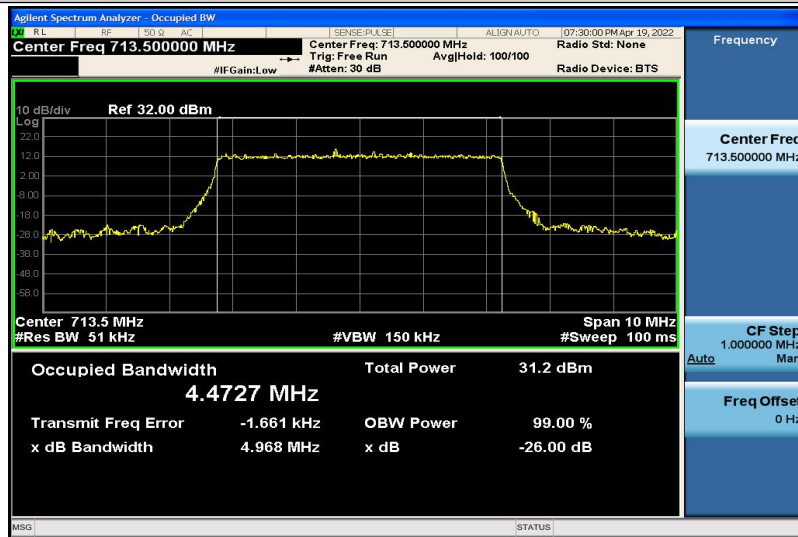

Band17-5MHz-QPSK-23755-25RB#0-4.4732

Band17-5MHz-QPSK-23790-25RB#0-4.4851

Band17-5MHz-QPSK-23825-25RB#0-4.4866

Band17-5MHz-16QAM-23755-25RB#0-4.4809

Band17-5MHz-16QAM-23790-25RB#0-4.4862

Band17-5MHz-16QAM-23825-25RB#0-4.4727