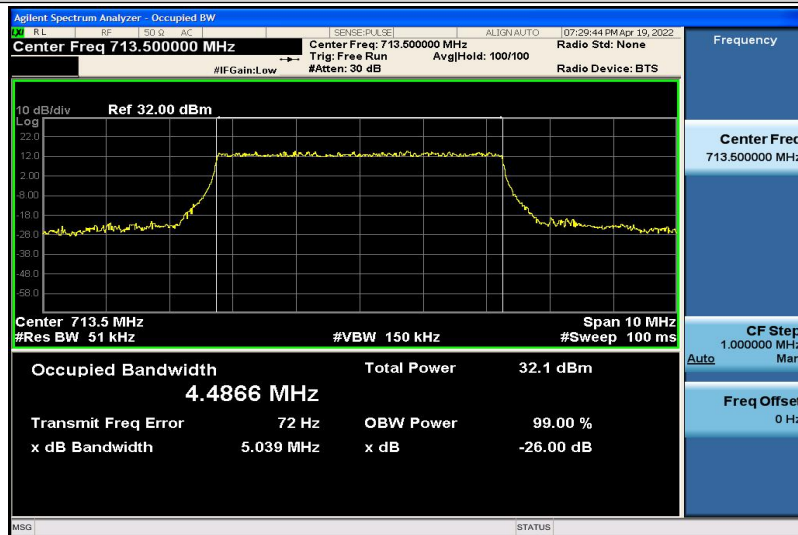

Band17-5MHz-QPSK-23755-25RB#0-4.4732

Band17-5MHz-QPSK-23790-25RB#0-4.4851

Band17-5MHz-QPSK-23825-25RB#0-4.4866

Band17-5MHz-16QAM-23755-25RB#0-4.4809

Band17-5MHz-16QAM-23790-25RB#0-4.4862

Band17-5MHz-16QAM-23825-25RB#0-4.4727