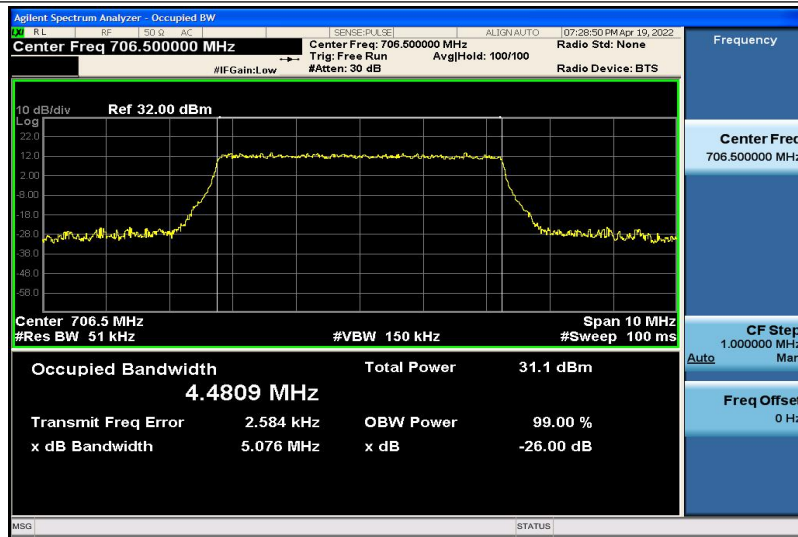

Band17-5MHz-QPSK-23755-25RB#0-4.4732

Band17-5MHz-QPSK-23790-25RB#0-4.4851

Band17-5MHz-QPSK-23825-25RB#0-4.4866

Band17-5MHz-16QAM-23755-25RB#0-4.4809

Band17-5MHz-16QAM-23790-25RB#0-4.4862

Band17-5MHz-16QAM-23825-25RB#0-4.4727