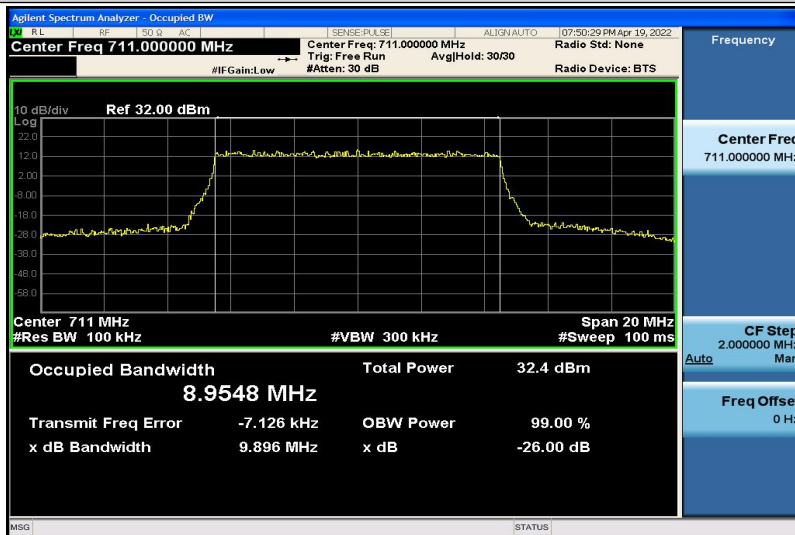

Band17-10MHz-QPSK-23800-50RB#0-8.9548