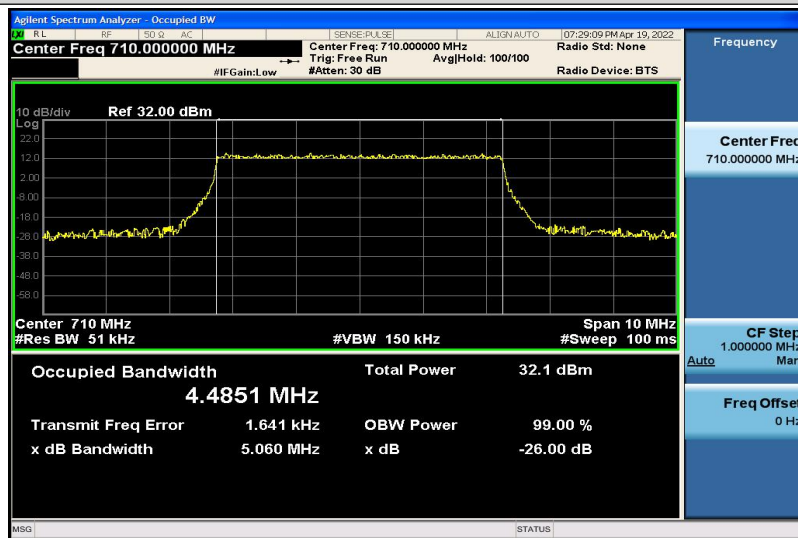

Band17-5MHz-QPSK-23755-25RB#0-4.4732

Band17-5MHz-QPSK-23790-25RB#0-4.4851

Band17-5MHz-QPSK-23825-25RB#0-4.4866

Band17-5MHz-16QAM-23755-25RB#0-4.4809

Band17-5MHz-16QAM-23790-25RB#0-4.4862

Band17-5MHz-16QAM-23825-25RB#0-4.4727