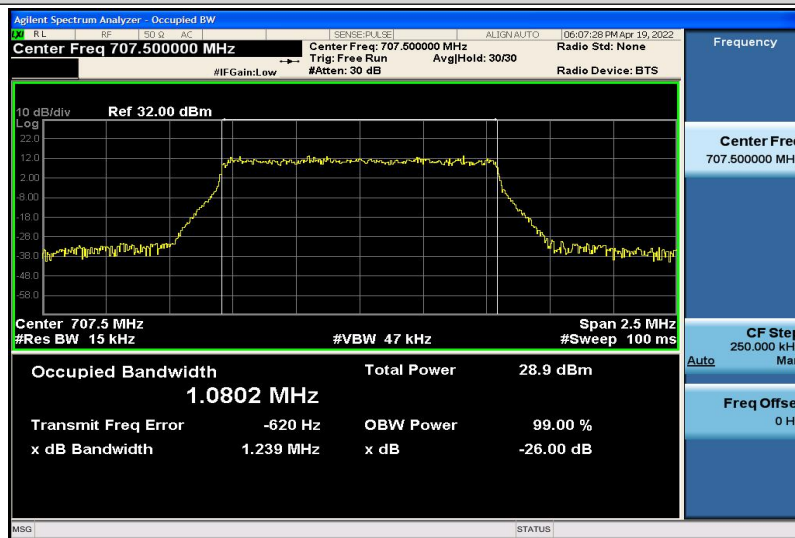

Band12-1.4MHz-QPSK-23017-6RB#0-1.0760

Band12-1.4MHz-QPSK-23095-6RB#0-1.0814

Band12-1.4MHz-QPSK-23173-6RB#0-1.0802

Band12-1.4MHz-16QAM-23017-6RB#0-1.0798

Band12-1.4MHz-16QAM-23095-6RB#0-1.0802

Band12-1.4MHz-16QAM-23173-6RB#0-1.0760