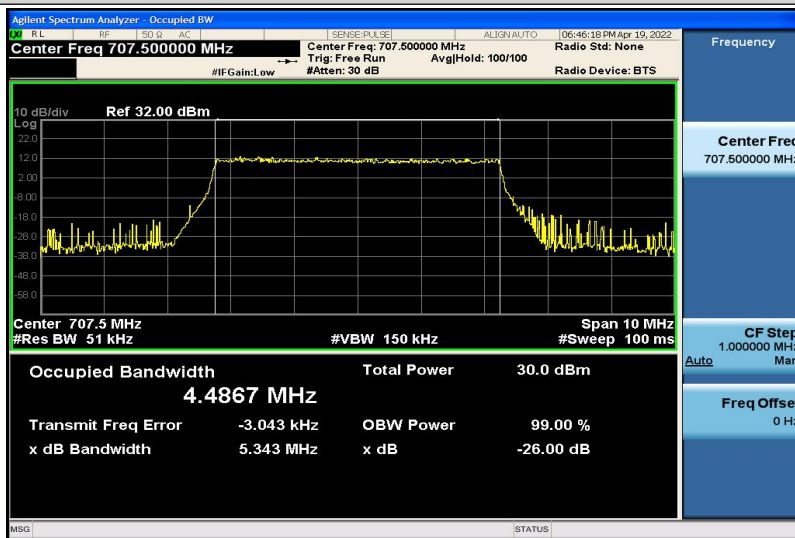

Band12-5MHz-QPSK-23035-25RB#0-4.4786

Band12-5MHz-QPSK-23095-25RB#0-4.4875

Band12-5MHz-QPSK-23155-25RB#0-4.4886

Band12-5MHz-16QAM-23035-25RB#0-4.4900

Band12-5MHz-16QAM-23095-25RB#0-4.4867

Band12-5MHz-16QAM-23155-25RB#0-4.4818