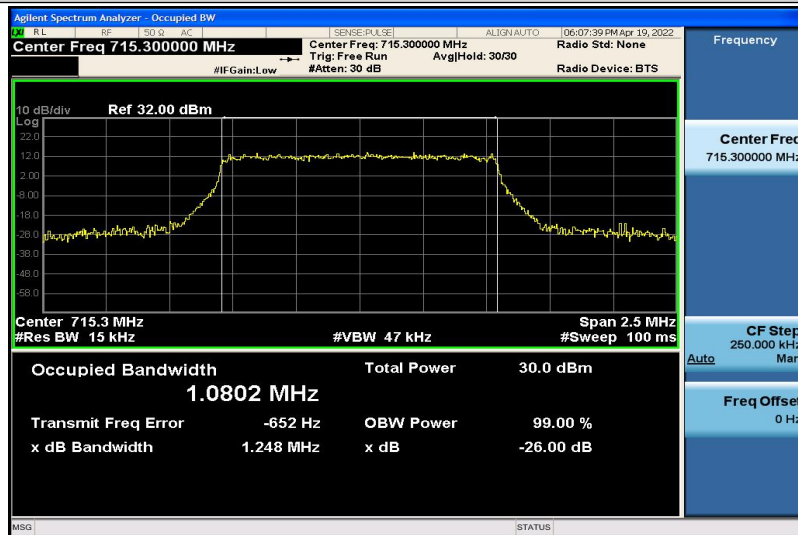

Band12-1.4MHz-QPSK-23095-6RB#0-1.0814

Band12-1.4MHz-QPSK-23173-6RB#0-1.0802