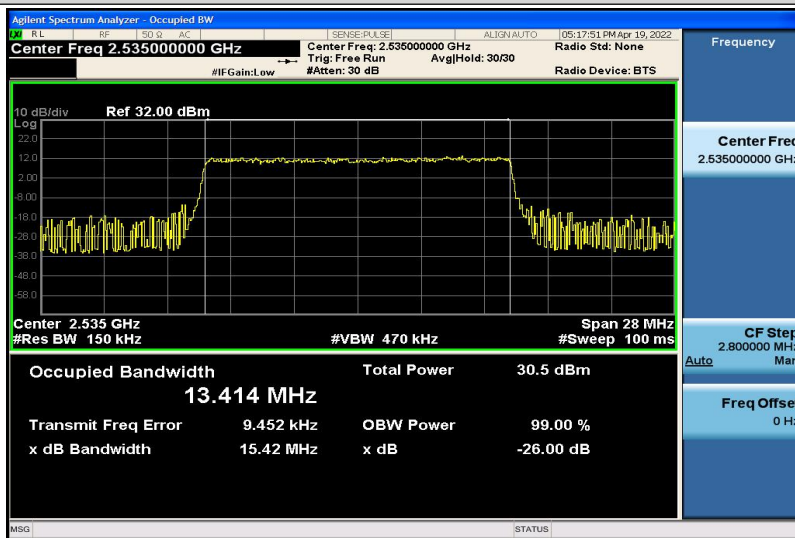

Band7-15MHz-QPSK-20825-75RB#0-13.401

Band7-15MHz-QPSK-21100-75RB#0-13.414