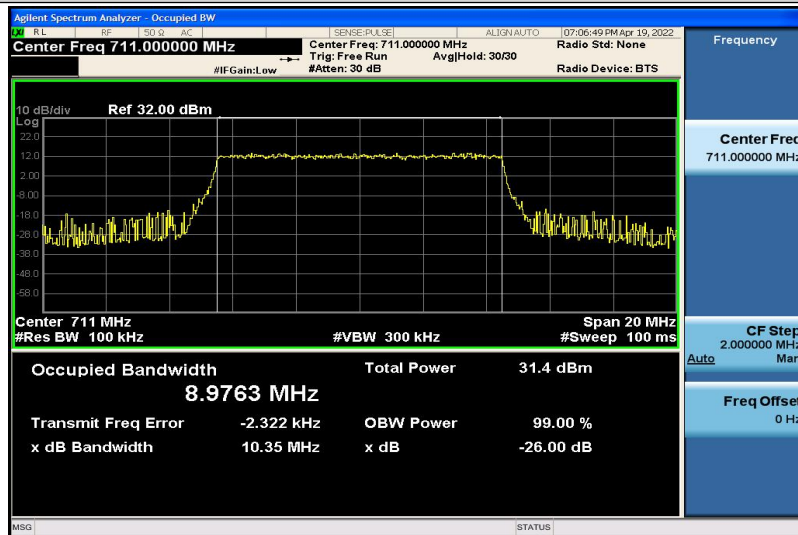

Band12-10MHz-QPSK-23095-50RB#0-8.9612

Band12-10MHz-QPSK-23130-50RB#0-8.9763