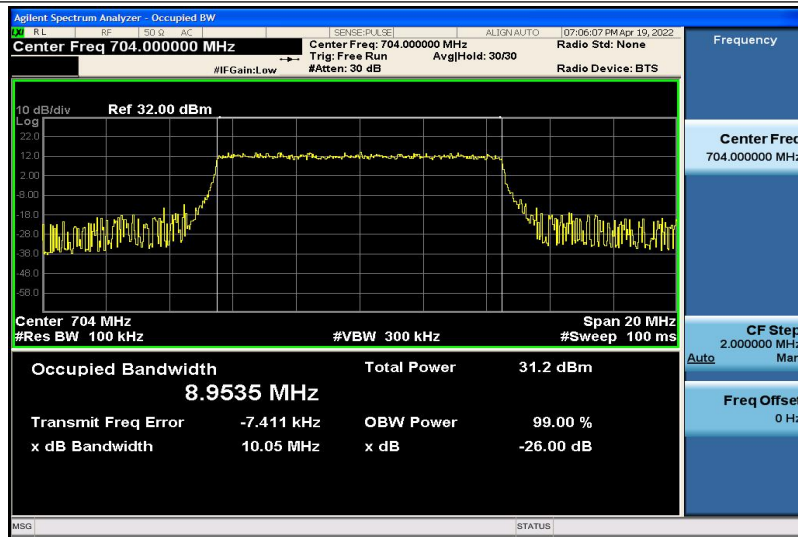

Band12-5MHz-QPSK-23035-25RB#0-4.4786

Band12-5MHz-QPSK-23095-25RB#0-4.4875

Band12-5MHz-QPSK-23155-25RB#0-4.4886

Band12-5MHz-16QAM-23035-25RB#0-4.4900

Band12-5MHz-16QAM-23095-25RB#0-4.4867

Band12-5MHz-16QAM-23155-25RB#0-4.4818