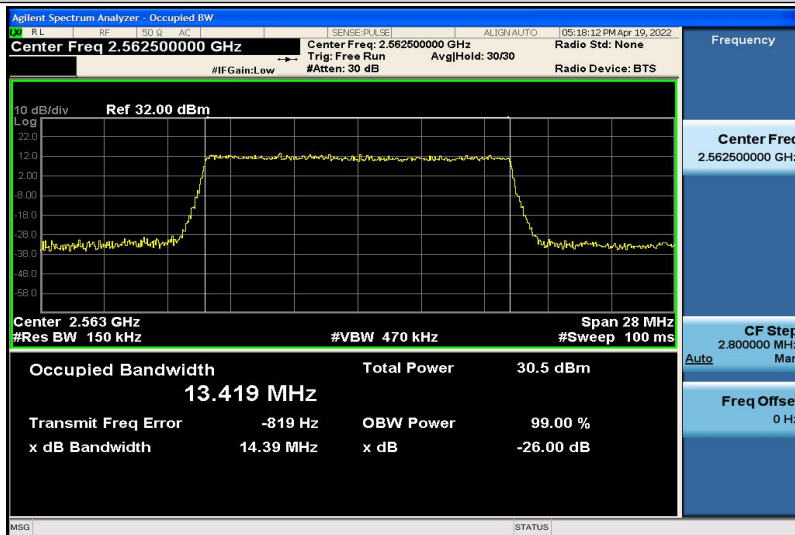

Band7-15MHz-QPSK-21100-75RB#0-13.414

Band7-15MHz-QPSK-21375-75RB#0-13.419