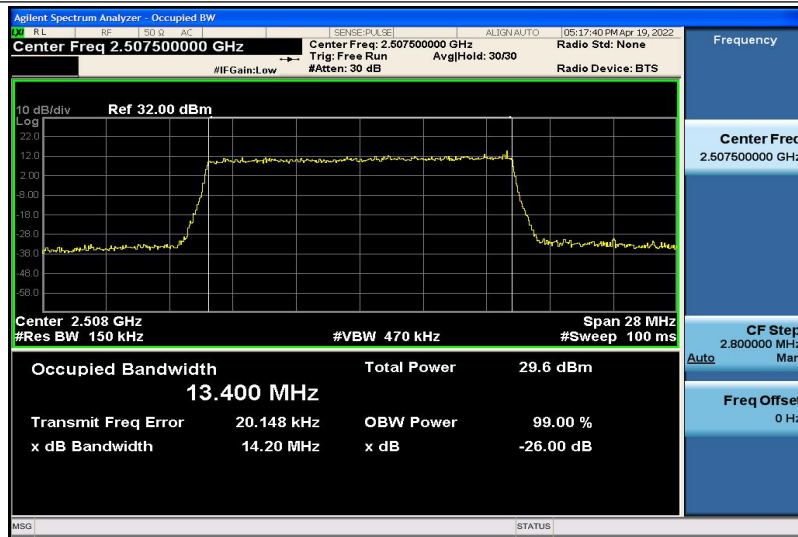

Band7-15MHz-QPSK-21375-75RB#0-13.419

Band7-15MHz-16QAM-20825-75RB#0-13.400