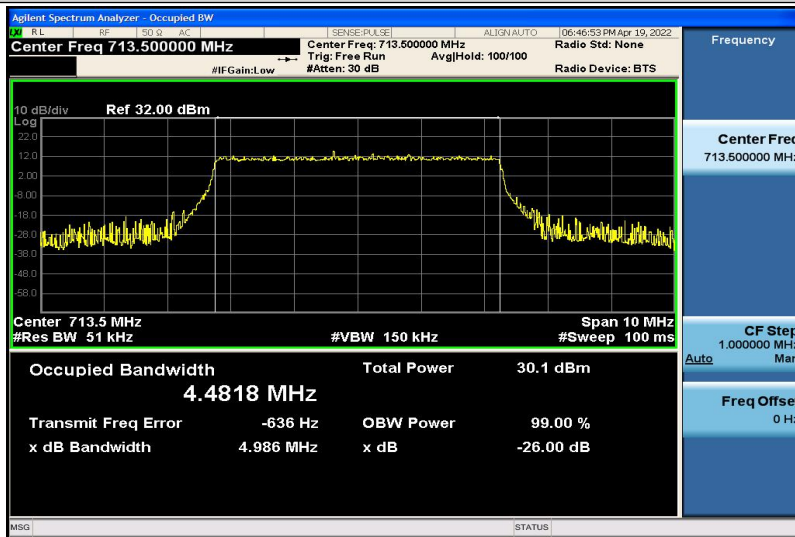

Band12-5MHz-QPSK-23035-25RB#0-4.4786

Band12-5MHz-QPSK-23095-25RB#0-4.4875

Band12-5MHz-QPSK-23155-25RB#0-4.4886

Band12-5MHz-16QAM-23035-25RB#0-4.4900

Band12-5MHz-16QAM-23095-25RB#0-4.4867

Band12-5MHz-16QAM-23155-25RB#0-4.4818