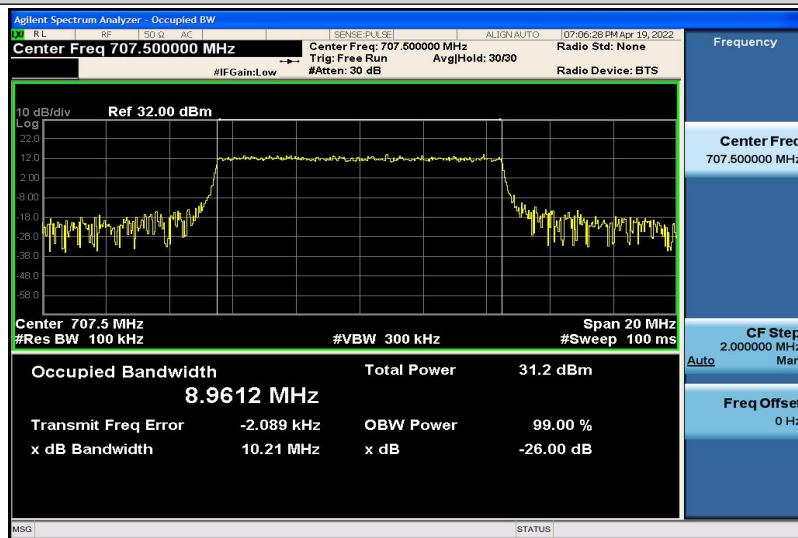

Band12-10MHz-QPSK-23060-50RB#0-8.9535

Band12-10MHz-QPSK-23095-50RB#0-8.9612