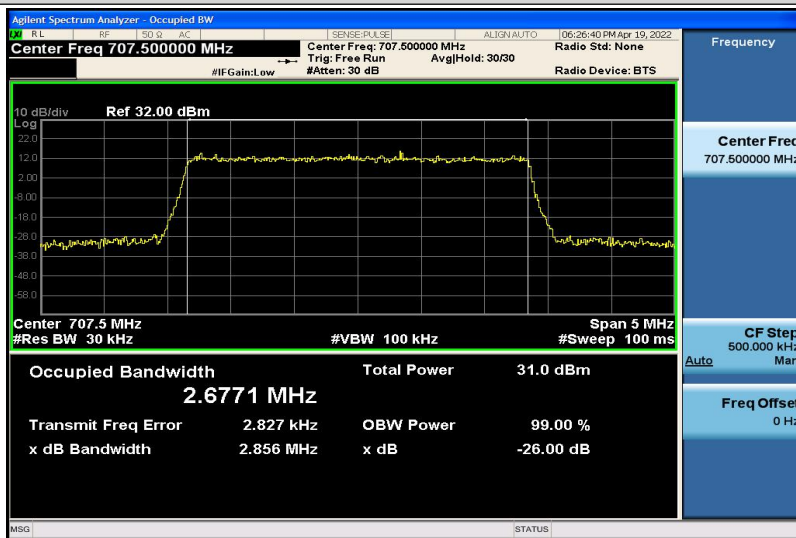

Band12-3MHz-QPSK-23025-15RB#0-2.6806

Band12-3MHz-QPSK-23095-15RB#0-2.6771