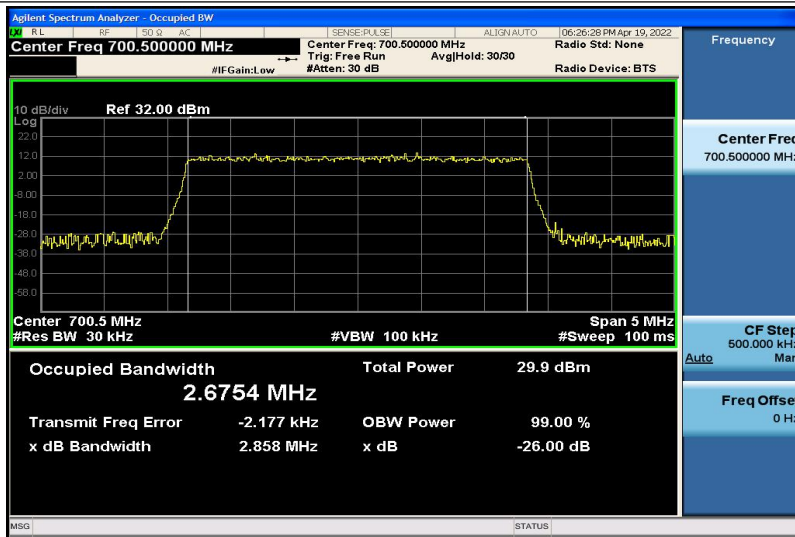

Band12-3MHz-QPSK-23165-15RB#0-2.6783

Band12-3MHz-16QAM-23025-15RB#0-2.6754