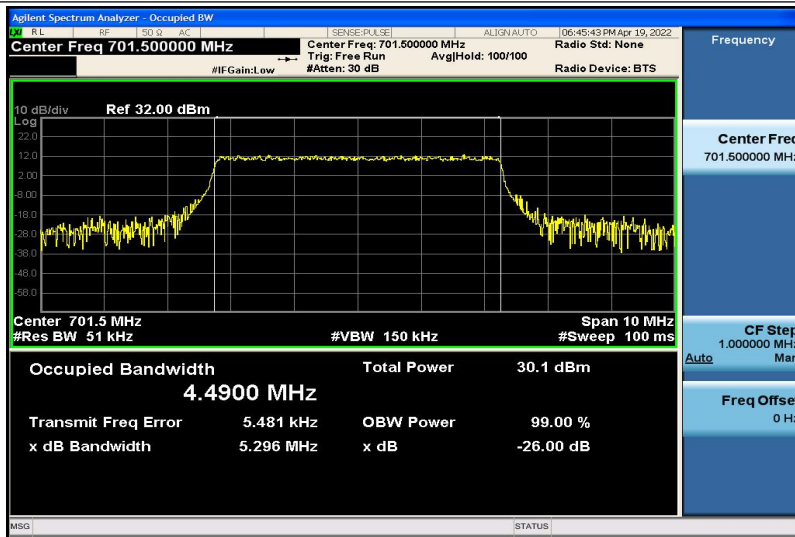

Band12-5MHz-QPSK-23155-25RB#0-4.4886

Band12-5MHz-16QAM-23035-25RB#0-4.4900