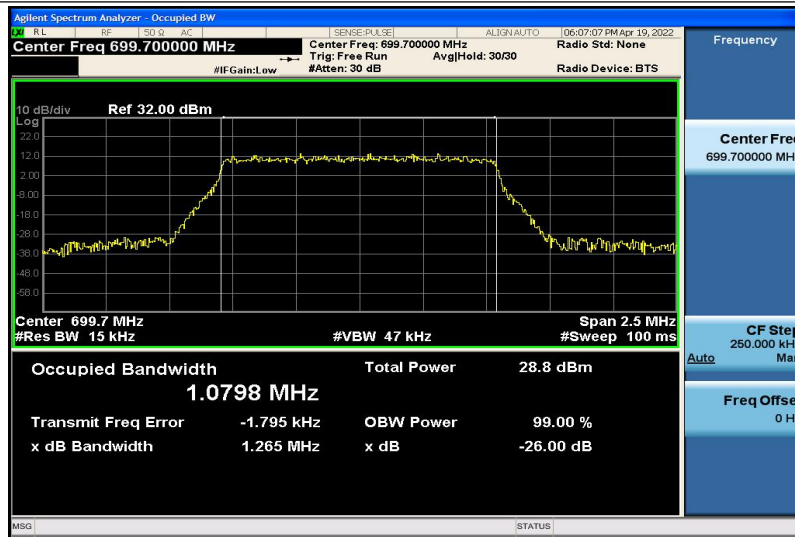

Band12-1.4MHz-QPSK-23173-6RB#0-1.0802

Band12-1.4MHz-16QAM-23017-6RB#0-1.0798