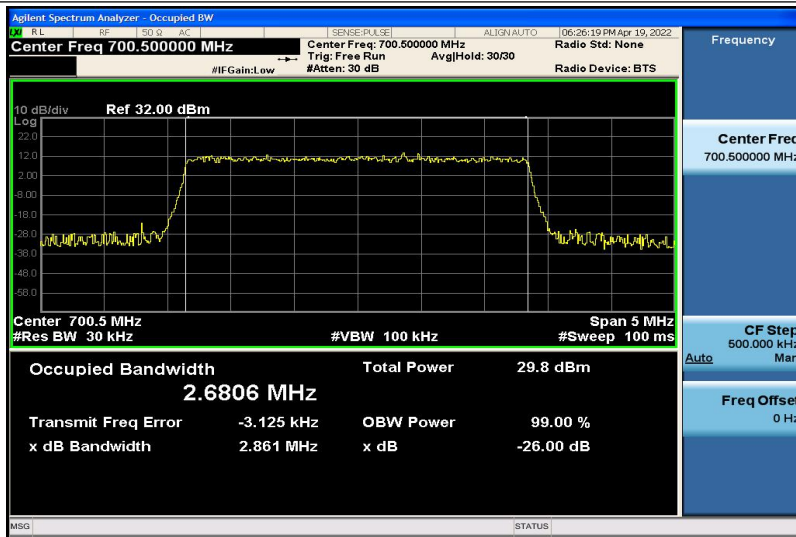

Band12-1.4MHz-QPSK-23017-6RB#0-1.0760

Band12-1.4MHz-QPSK-23095-6RB#0-1.0814

Band12-1.4MHz-QPSK-23173-6RB#0-1.0802

Band12-1.4MHz-16QAM-23017-6RB#0-1.0798

Band12-1.4MHz-16QAM-23095-6RB#0-1.0802

Band12-1.4MHz-16QAM-23173-6RB#0-1.0760