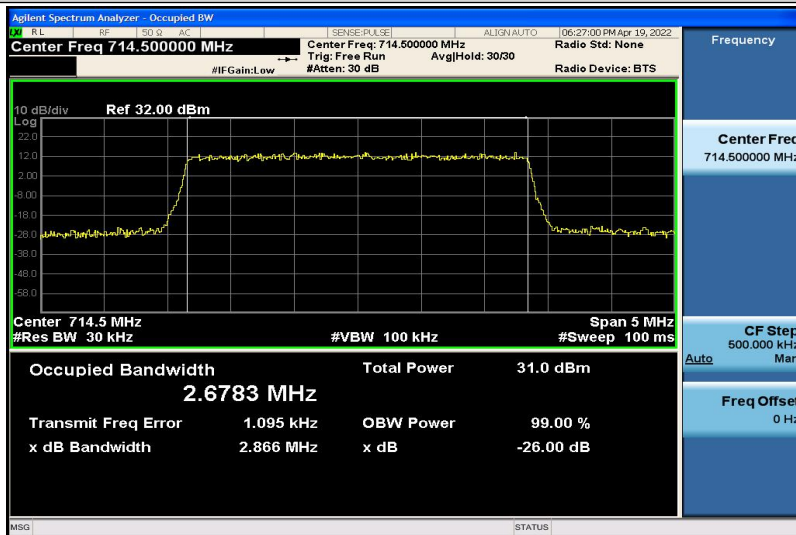

Band12-3MHz-QPSK-23095-15RB#0-2.6771

Band12-3MHz-QPSK-23165-15RB#0-2.6783