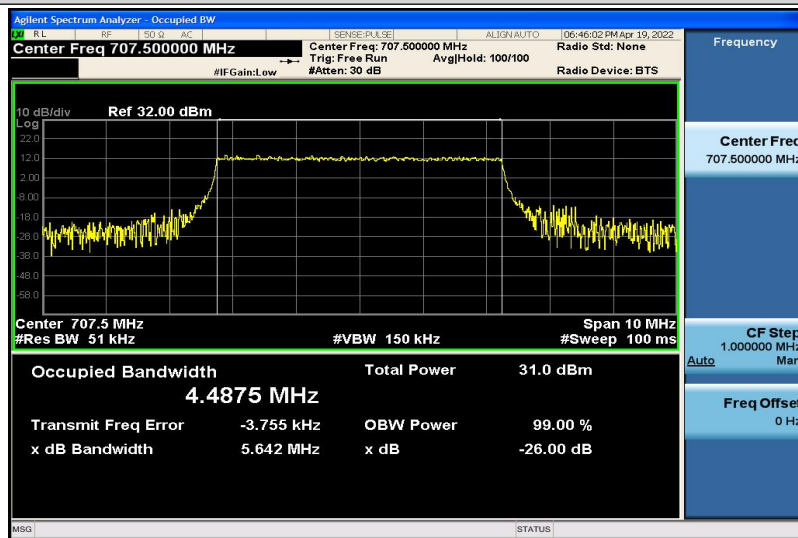

Band12-5MHz-QPSK-23035-25RB#0-4.4786

Band12-5MHz-QPSK-23095-25RB#0-4.4875