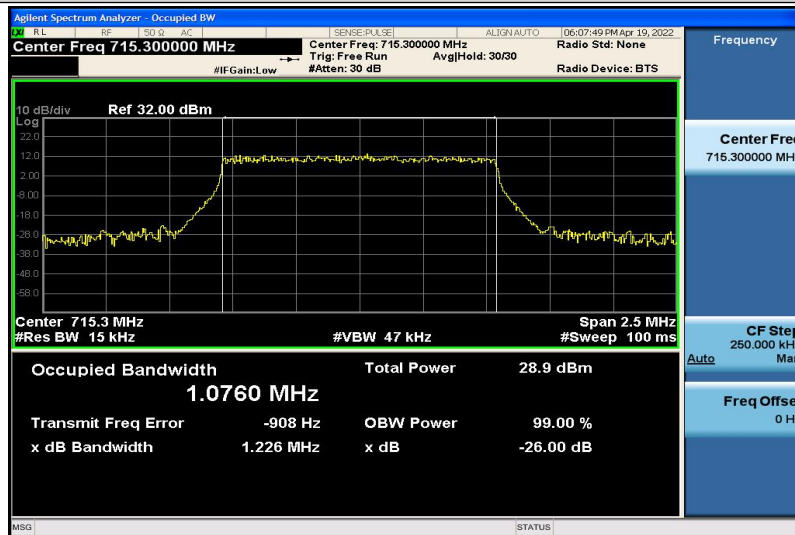

Band12-1.4MHz-QPSK-23017-6RB#0-1.0760

Band12-1.4MHz-QPSK-23095-6RB#0-1.0814

Band12-1.4MHz-QPSK-23173-6RB#0-1.0802

Band12-1.4MHz-16QAM-23017-6RB#0-1.0798

Band12-1.4MHz-16QAM-23095-6RB#0-1.0802

Band12-1.4MHz-16QAM-23173-6RB#0-1.0760