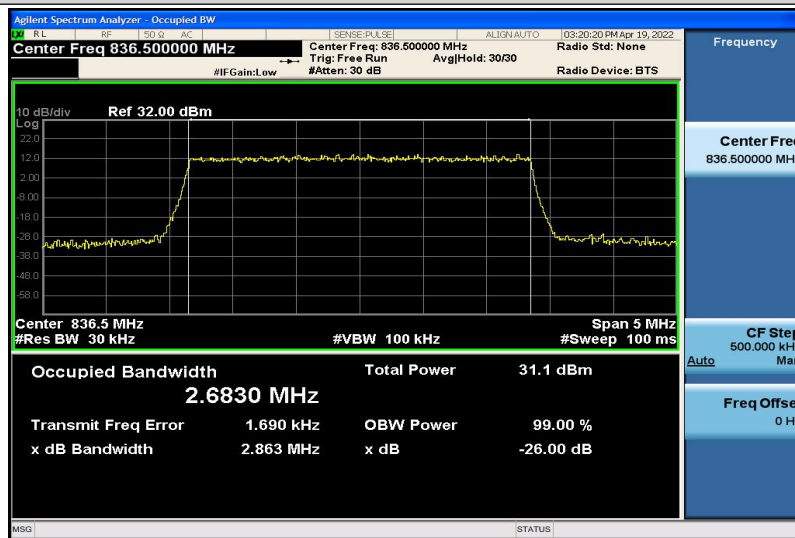

Band5-3MHz-QPSK-20415-15RB#0-2.6790

Band5-3MHz-QPSK-20525-15RB#0-2.6830