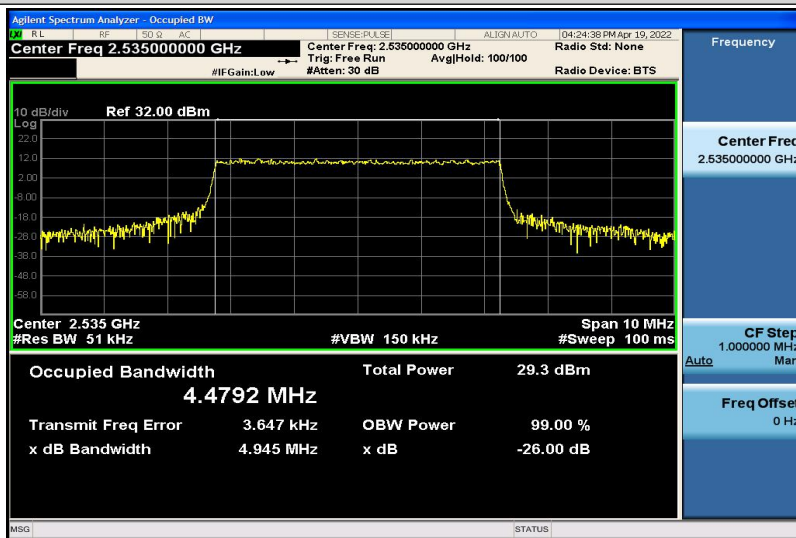

Band7-5MHz-QPSK-20775-25RB#0-4.4676

Band7-5MHz-QPSK-21100-25RB#0-4.4806

Band7-5MHz-QPSK-21425-25RB#0-4.4802

Band7-5MHz-16QAM-20775-25RB#0-4.4687

Band7-5MHz-16QAM-21100-25RB#0-4.4792

Band7-5MHz-16QAM-21425-25RB#0-4.4643