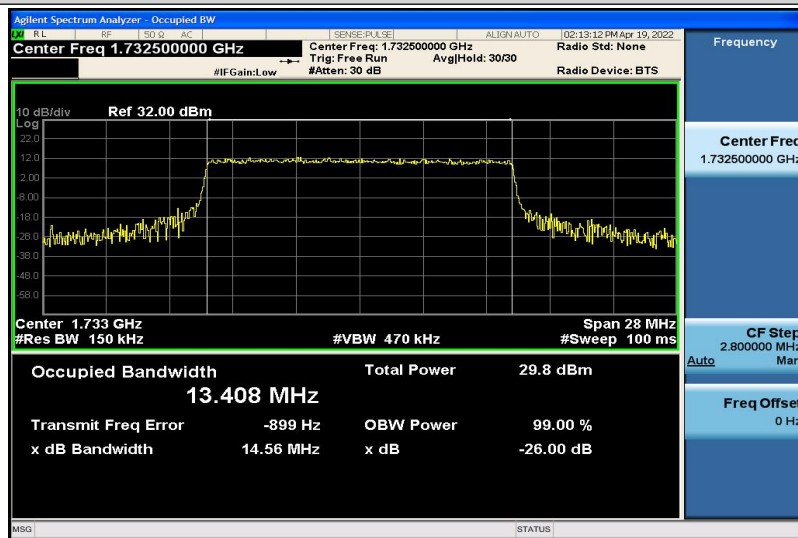

Band4-15MHz-QPSK-20025-75RB#0-13.424

Band4-15MHz-QPSK-20175-75RB#0-13.396

Band4-15MHz-QPSK-20325-75RB#0-13.433

Band4-15MHz-16QAM-20025-75RB#0-13.408

Band4-15MHz-16QAM-20175-75RB#0-13.408

Band4-15MHz-16QAM-20325-75RB#0-13.412

Band4-20MHz-QPSK-20050-100RB#0-17.880

Band4-20MHz-QPSK-20175-100RB#0-17.832

Band4-20MHz-QPSK-20300-100RB#0-17.872

Band4-20MHz-16QAM-20050-100RB#0-17.854

Band4-20MHz-16QAM-20175-100RB#0-17.862

Band4-20MHz-16QAM-20300-100RB#0-17.862