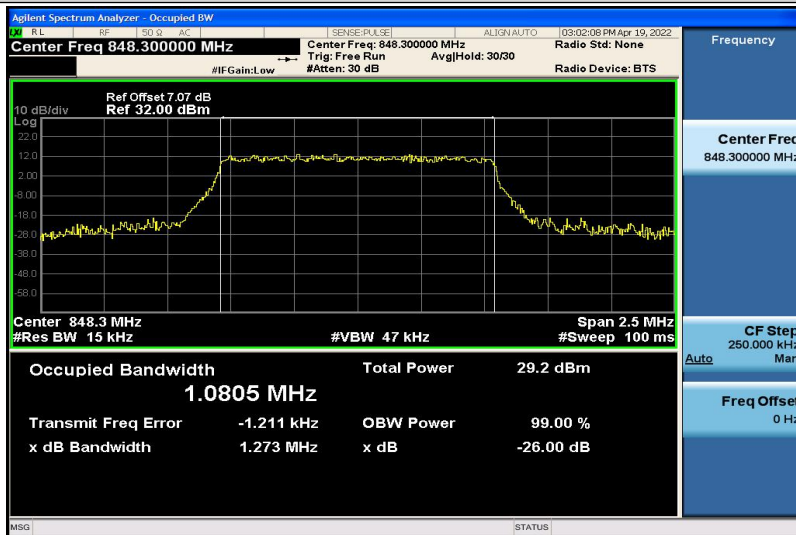

Band5-1.4MHz-QPSK-20407-6RB#0-1.0781

Band5-1.4MHz-QPSK-20525-6RB#0-1.0824

Band5-1.4MHz-QPSK-20643-6RB#0-1.0787

Band5-1.4MHz-16QAM-20407-6RB#0-1.0791

Band5-1.4MHz-16QAM-20525-6RB#0-1.0783

Band5-1.4MHz-16QAM-20643-6RB#0-1.0805