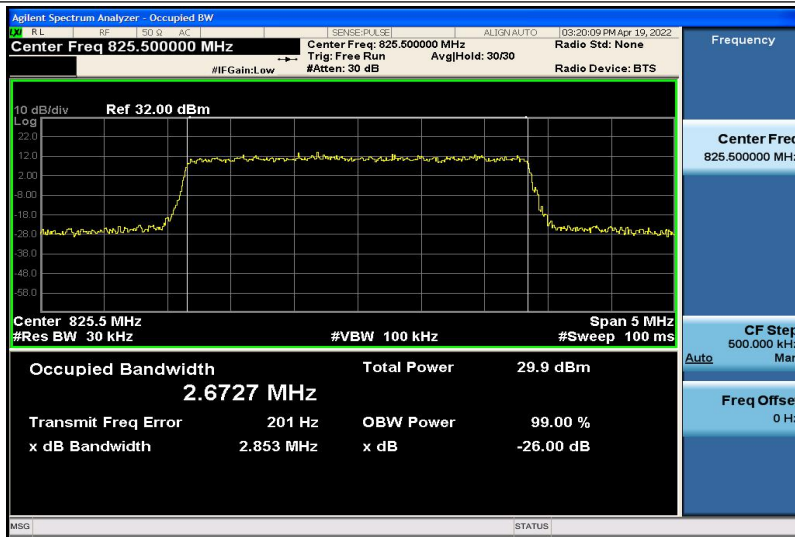

Band5-3MHz-QPSK-20635-15RB#0-2.6768

Band5-3MHz-16QAM-20415-15RB#0-2.6727