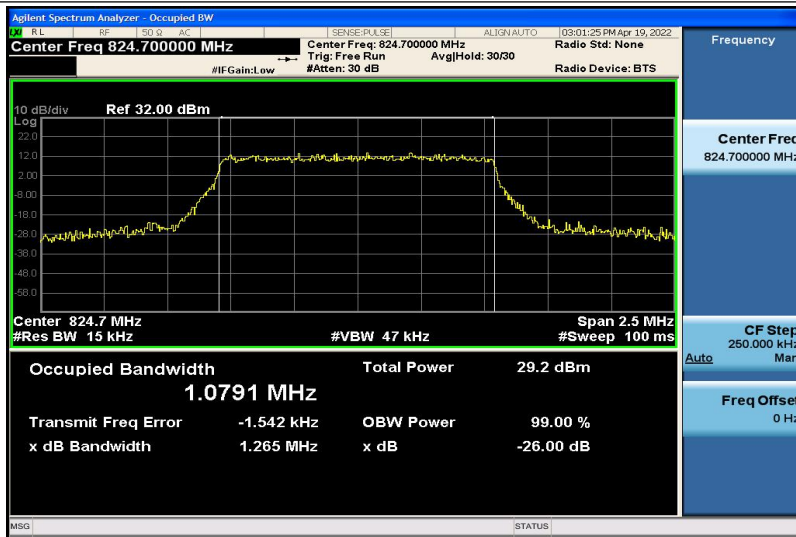

Band5-1.4MHz-QPSK-20643-6RB#0-1.0787

Band5-1.4MHz-16QAM-20407-6RB#0-1.0791