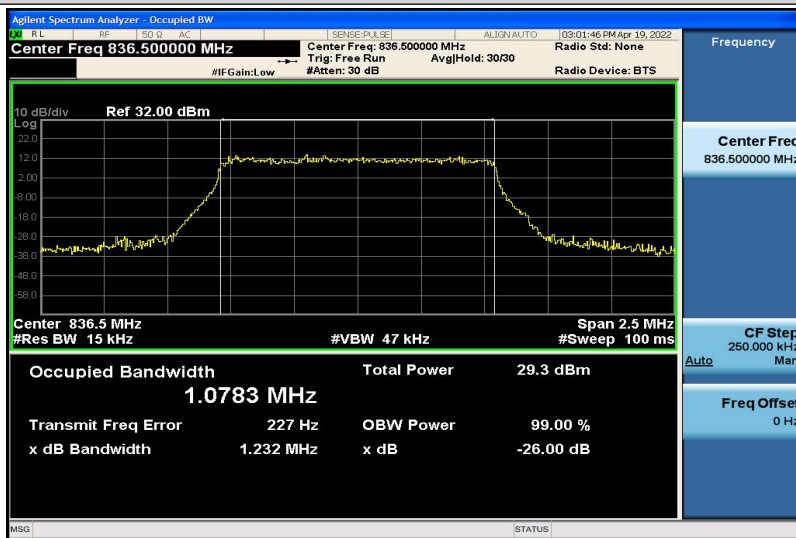

Band5-1.4MHz-QPSK-20407-6RB#0-1.0781

Band5-1.4MHz-QPSK-20525-6RB#0-1.0824

Band5-1.4MHz-QPSK-20643-6RB#0-1.0787

Band5-1.4MHz-16QAM-20407-6RB#0-1.0791

Band5-1.4MHz-16QAM-20525-6RB#0-1.0783

Band5-1.4MHz-16QAM-20643-6RB#0-1.0805