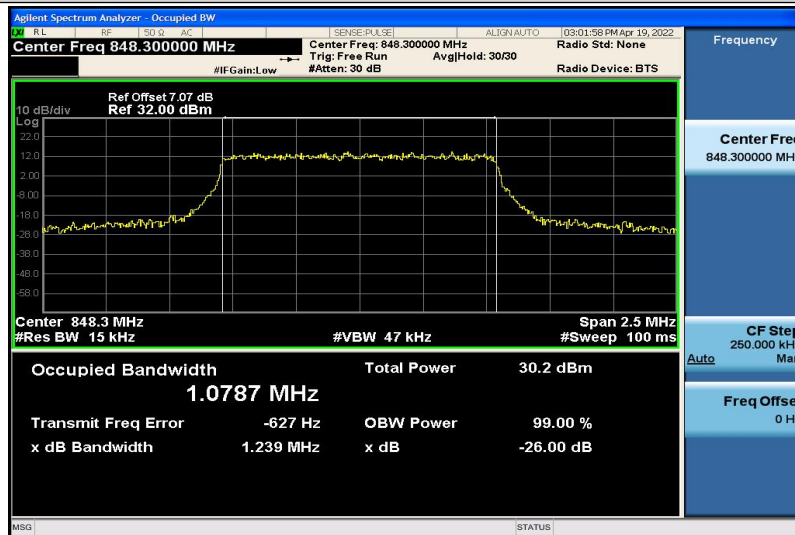

Band5-1.4MHz-QPSK-20525-6RB#0-1.0824

Band5-1.4MHz-QPSK-20643-6RB#0-1.0787