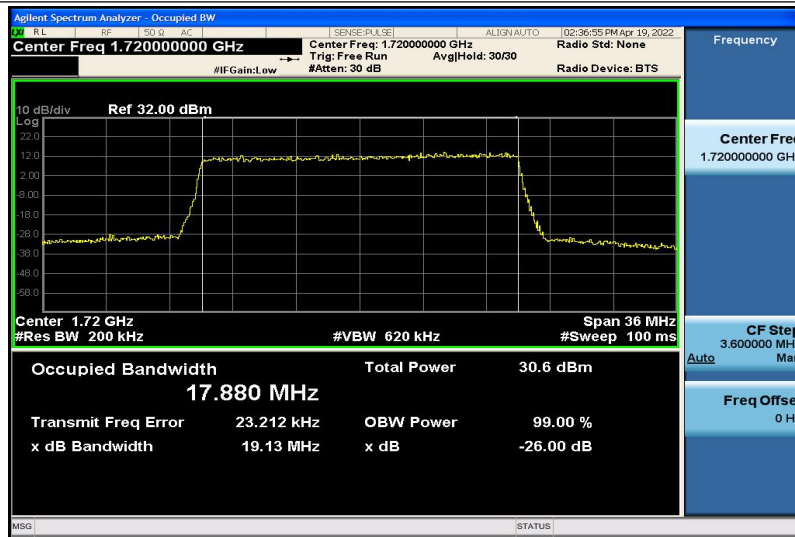

Band4-15MHz-QPSK-20025-75RB#0-13.424

Band4-15MHz-QPSK-20175-75RB#0-13.396

Band4-15MHz-QPSK-20325-75RB#0-13.433

Band4-15MHz-16QAM-20025-75RB#0-13.408

Band4-15MHz-16QAM-20175-75RB#0-13.408

Band4-15MHz-16QAM-20325-75RB#0-13.412

Band4-20MHz-QPSK-20050-100RB#0-17.880

Band4-20MHz-QPSK-20175-100RB#0-17.832

Band4-20MHz-QPSK-20300-100RB#0-17.872

Band4-20MHz-16QAM-20050-100RB#0-17.854

Band4-20MHz-16QAM-20175-100RB#0-17.862

Band4-20MHz-16QAM-20300-100RB#0-17.862