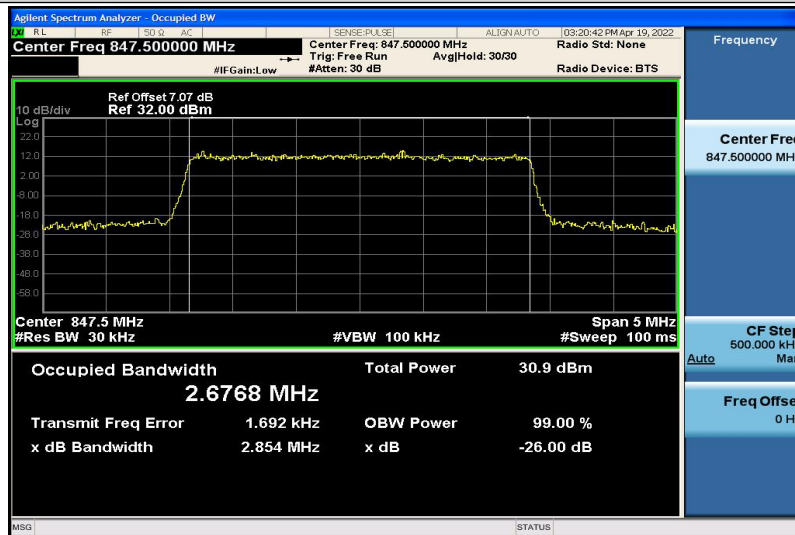

Band5-3MHz-QPSK-20525-15RB#0-2.6830

Band5-3MHz-QPSK-20635-15RB#0-2.6768