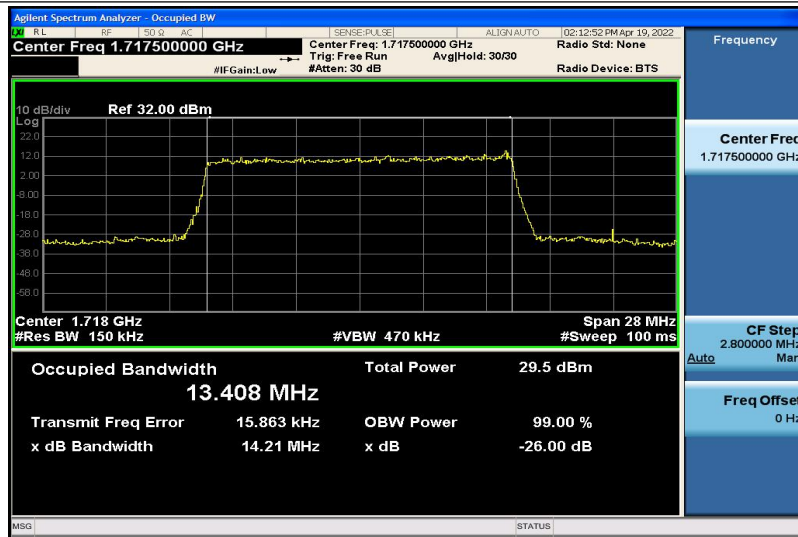

Band4-15MHz-QPSK-20025-75RB#0-13.424

Band4-15MHz-QPSK-20175-75RB#0-13.396

Band4-15MHz-QPSK-20325-75RB#0-13.433

Band4-15MHz-16QAM-20025-75RB#0-13.408

Band4-15MHz-16QAM-20175-75RB#0-13.408

Band4-15MHz-16QAM-20325-75RB#0-13.412

Band4-20MHz-QPSK-20050-100RB#0-17.880

Band4-20MHz-QPSK-20175-100RB#0-17.832

Band4-20MHz-QPSK-20300-100RB#0-17.872

Band4-20MHz-16QAM-20050-100RB#0-17.854

Band4-20MHz-16QAM-20175-100RB#0-17.862

Band4-20MHz-16QAM-20300-100RB#0-17.862