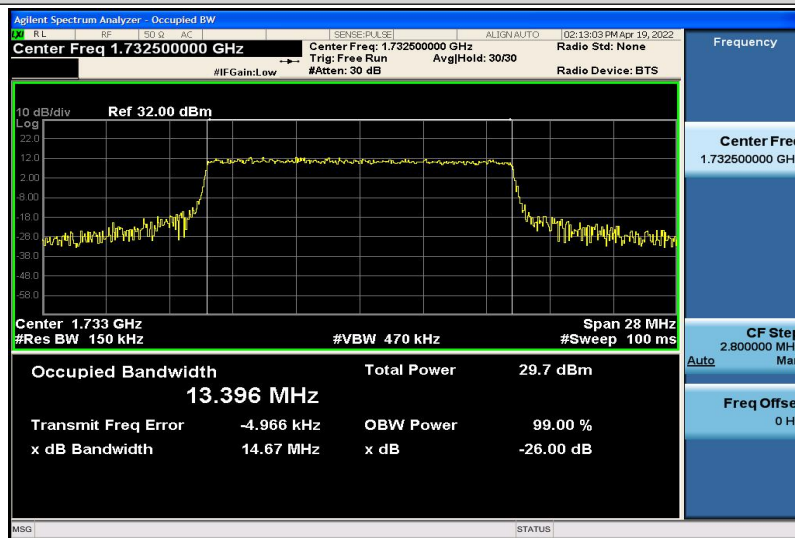

Band4-15MHz-QPSK-20025-75RB#0-13.424

Band4-15MHz-QPSK-20175-75RB#0-13.396

Band4-15MHz-QPSK-20325-75RB#0-13.433

Band4-15MHz-16QAM-20025-75RB#0-13.408

Band4-15MHz-16QAM-20175-75RB#0-13.408

Band4-15MHz-16QAM-20325-75RB#0-13.412

Band4-20MHz-QPSK-20050-100RB#0-17.880

Band4-20MHz-QPSK-20175-100RB#0-17.832

Band4-20MHz-QPSK-20300-100RB#0-17.872

Band4-20MHz-16QAM-20050-100RB#0-17.854

Band4-20MHz-16QAM-20175-100RB#0-17.862

Band4-20MHz-16QAM-20300-100RB#0-17.862