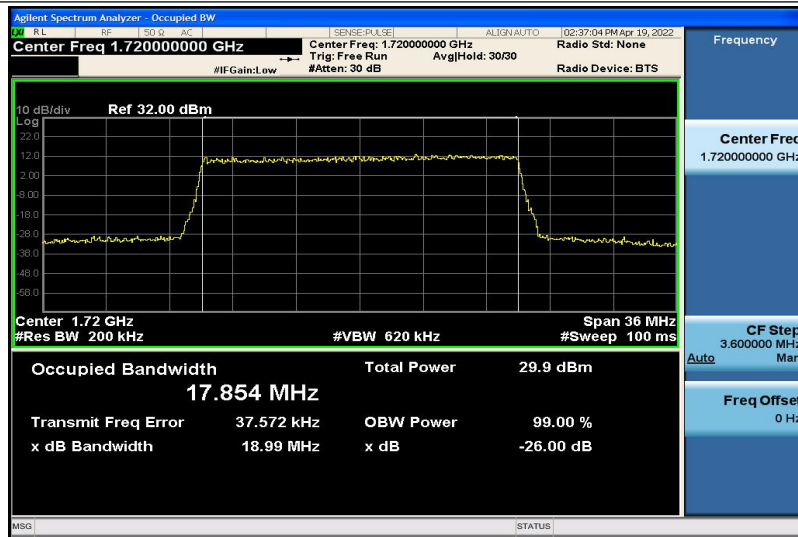

Band4-15MHz-QPSK-20025-75RB#0-13.424

Band4-15MHz-QPSK-20175-75RB#0-13.396

Band4-15MHz-QPSK-20325-75RB#0-13.433

Band4-15MHz-16QAM-20025-75RB#0-13.408

Band4-15MHz-16QAM-20175-75RB#0-13.408

Band4-15MHz-16QAM-20325-75RB#0-13.412

Band4-20MHz-QPSK-20050-100RB#0-17.880

Band4-20MHz-QPSK-20175-100RB#0-17.832

Band4-20MHz-QPSK-20300-100RB#0-17.872

Band4-20MHz-16QAM-20050-100RB#0-17.854

Band4-20MHz-16QAM-20175-100RB#0-17.862

Band4-20MHz-16QAM-20300-100RB#0-17.862