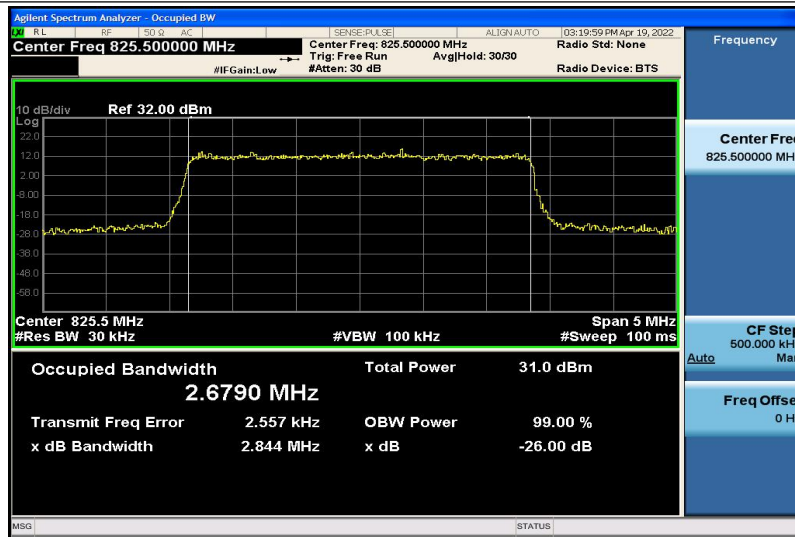

Band5-1.4MHz-QPSK-20407-6RB#0-1.0781

Band5-1.4MHz-QPSK-20525-6RB#0-1.0824

Band5-1.4MHz-QPSK-20643-6RB#0-1.0787

Band5-1.4MHz-16QAM-20407-6RB#0-1.0791

Band5-1.4MHz-16QAM-20525-6RB#0-1.0783

Band5-1.4MHz-16QAM-20643-6RB#0-1.0805