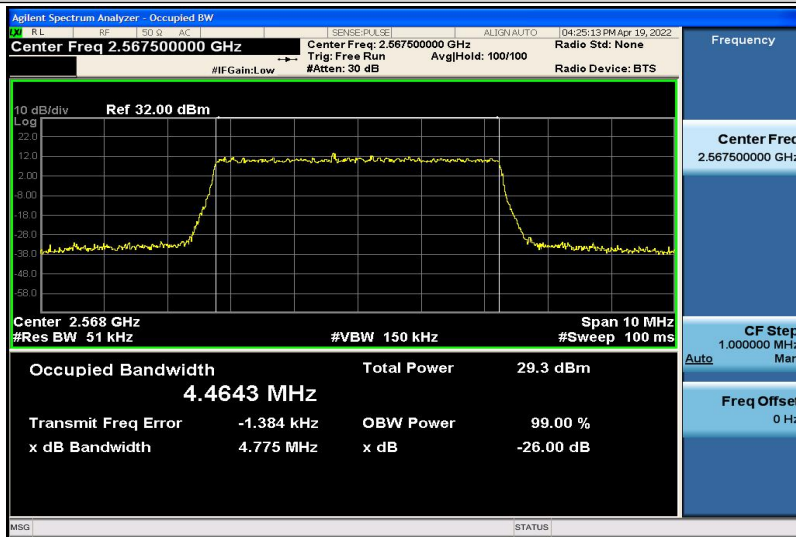

Band7-5MHz-QPSK-20775-25RB#0-4.4676

Band7-5MHz-QPSK-21100-25RB#0-4.4806

Band7-5MHz-QPSK-21425-25RB#0-4.4802

Band7-5MHz-16QAM-20775-25RB#0-4.4687

Band7-5MHz-16QAM-21100-25RB#0-4.4792

Band7-5MHz-16QAM-21425-25RB#0-4.4643