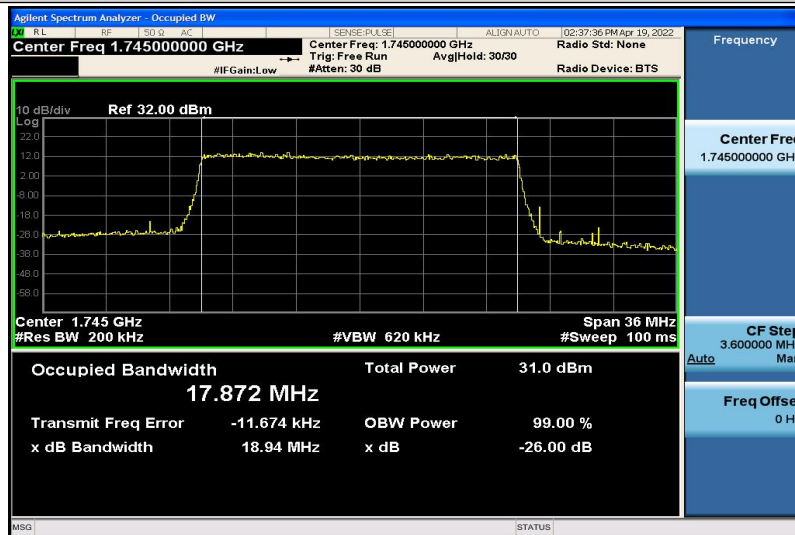

Band4-15MHz-QPSK-20025-75RB#0-13.424

Band4-15MHz-QPSK-20175-75RB#0-13.396

Band4-15MHz-QPSK-20325-75RB#0-13.433

Band4-15MHz-16QAM-20025-75RB#0-13.408

Band4-15MHz-16QAM-20175-75RB#0-13.408

Band4-15MHz-16QAM-20325-75RB#0-13.412

Band4-20MHz-QPSK-20050-100RB#0-17.880

Band4-20MHz-QPSK-20175-100RB#0-17.832

Band4-20MHz-QPSK-20300-100RB#0-17.872

Band4-20MHz-16QAM-20050-100RB#0-17.854

Band4-20MHz-16QAM-20175-100RB#0-17.862

Band4-20MHz-16QAM-20300-100RB#0-17.862