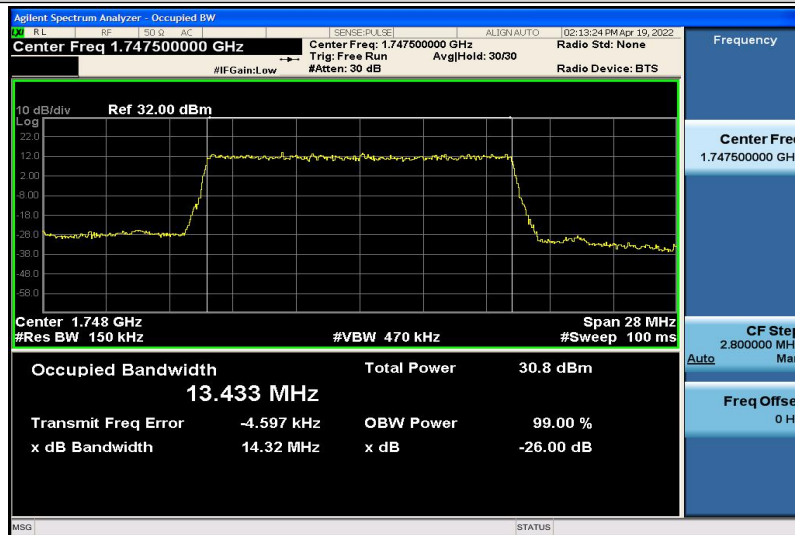

Band4-15MHz-QPSK-20025-75RB#0-13.424

Band4-15MHz-QPSK-20175-75RB#0-13.396

Band4-15MHz-QPSK-20325-75RB#0-13.433

Band4-15MHz-16QAM-20025-75RB#0-13.408

Band4-15MHz-16QAM-20175-75RB#0-13.408

Band4-15MHz-16QAM-20325-75RB#0-13.412

Band4-20MHz-QPSK-20050-100RB#0-17.880

Band4-20MHz-QPSK-20175-100RB#0-17.832

Band4-20MHz-QPSK-20300-100RB#0-17.872

Band4-20MHz-16QAM-20050-100RB#0-17.854

Band4-20MHz-16QAM-20175-100RB#0-17.862

Band4-20MHz-16QAM-20300-100RB#0-17.862