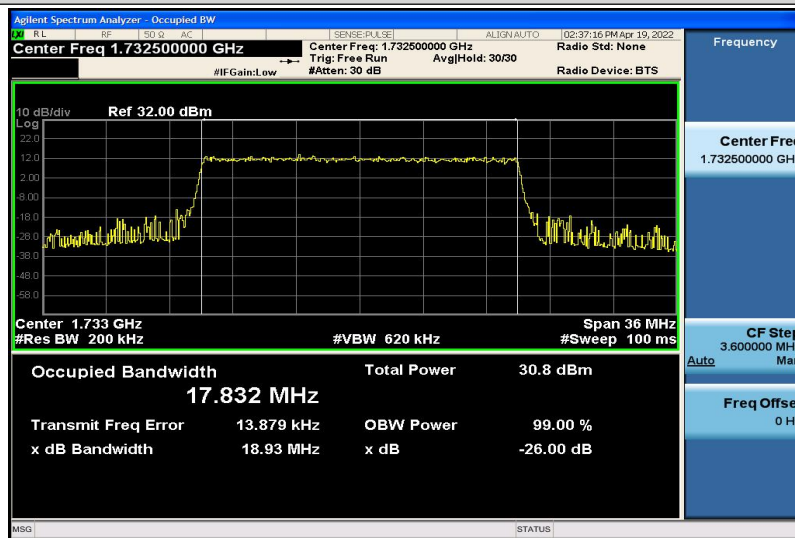

Band4-15MHz-QPSK-20025-75RB#0-13.424

Band4-15MHz-QPSK-20175-75RB#0-13.396

Band4-15MHz-QPSK-20325-75RB#0-13.433

Band4-15MHz-16QAM-20025-75RB#0-13.408

Band4-15MHz-16QAM-20175-75RB#0-13.408

Band4-15MHz-16QAM-20325-75RB#0-13.412

Band4-20MHz-QPSK-20050-100RB#0-17.880

Band4-20MHz-QPSK-20175-100RB#0-17.832

Band4-20MHz-QPSK-20300-100RB#0-17.872

Band4-20MHz-16QAM-20050-100RB#0-17.854

Band4-20MHz-16QAM-20175-100RB#0-17.862

Band4-20MHz-16QAM-20300-100RB#0-17.862