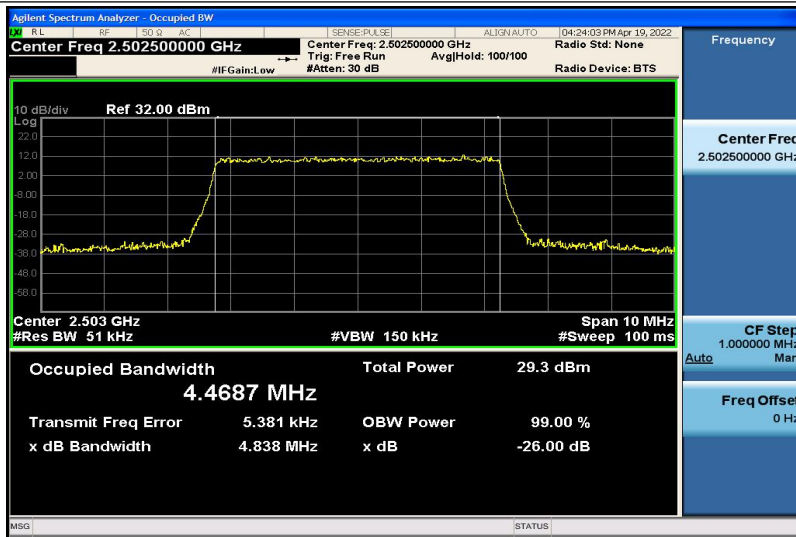

Band7-5MHz-QPSK-21425-25RB#0-4.4802

Band7-5MHz-16QAM-20775-25RB#0-4.4687