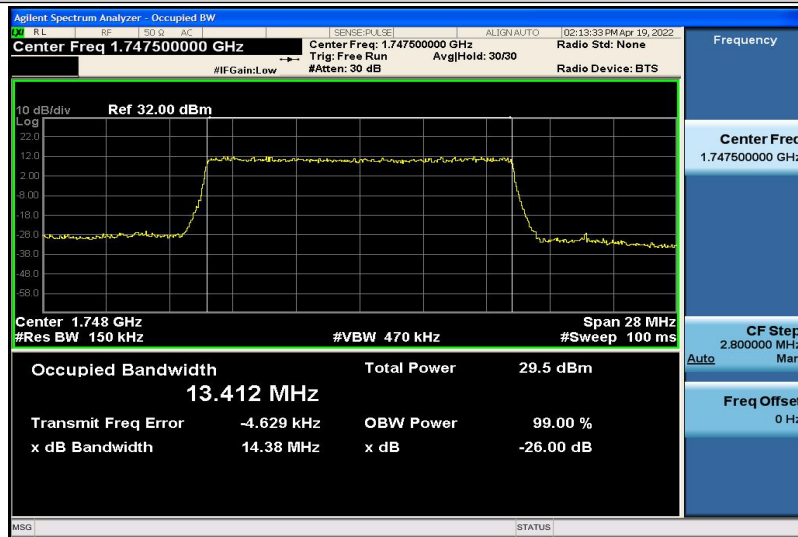

Band4-15MHz-QPSK-20025-75RB#0-13.424

Band4-15MHz-QPSK-20175-75RB#0-13.396

Band4-15MHz-QPSK-20325-75RB#0-13.433

Band4-15MHz-16QAM-20025-75RB#0-13.408

Band4-15MHz-16QAM-20175-75RB#0-13.408

Band4-15MHz-16QAM-20325-75RB#0-13.412

Band4-20MHz-QPSK-20050-100RB#0-17.880

Band4-20MHz-QPSK-20175-100RB#0-17.832

Band4-20MHz-QPSK-20300-100RB#0-17.872

Band4-20MHz-16QAM-20050-100RB#0-17.854

Band4-20MHz-16QAM-20175-100RB#0-17.862

Band4-20MHz-16QAM-20300-100RB#0-17.862