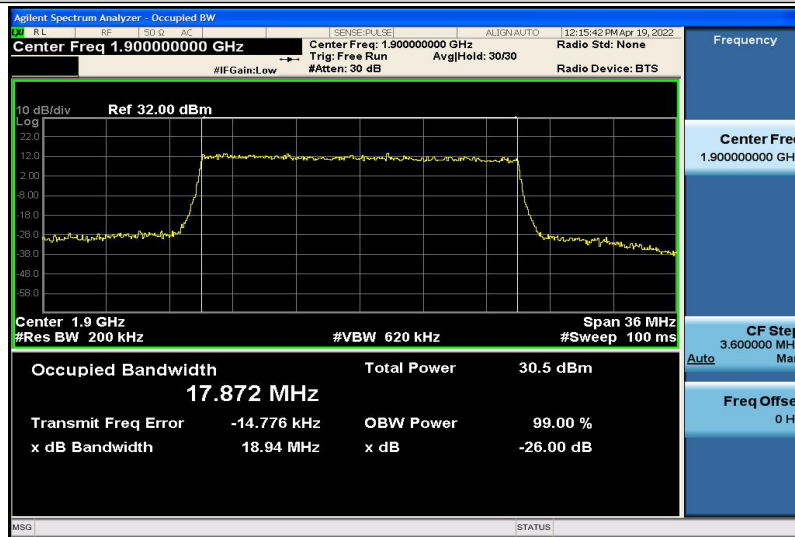

Band2-20MHz-QPSK-18900-100RB#0-17.859

Band2-20MHz-QPSK-19100-100RB#0-17.872