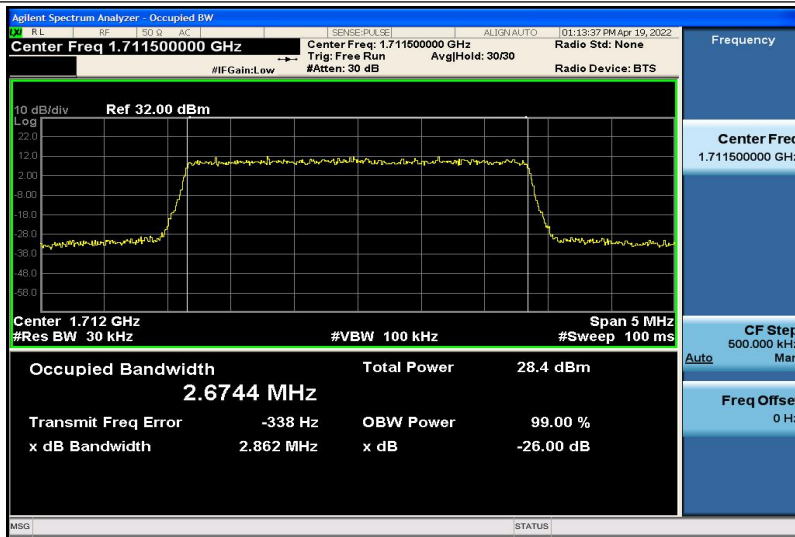

Band4-1.4MHz-QPSK-19957-6RB#0-1.0836

Band4-1.4MHz-QPSK-20175-6RB#0-1.0800

Band4-1.4MHz-QPSK-20393-6RB#0-1.0792

Band4-1.4MHz-16QAM-19957-6RB#0-1.0781

Band4-1.4MHz-16QAM-20175-6RB#0-1.0804

Band4-1.4MHz-16QAM-20393-6RB#0-1.0771