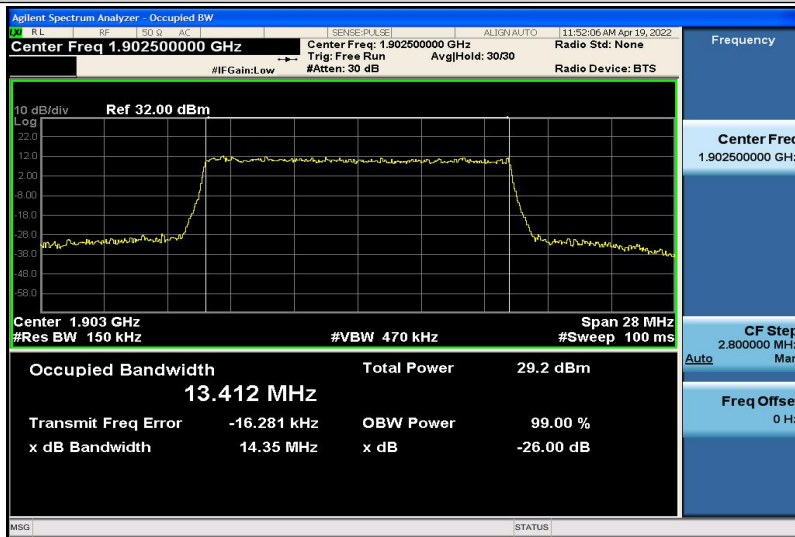

Band2-15MHz-QPSK-18675-75RB#0-8.9701

Band2-15MHz-QPSK-18900-75RB#0-13.419

Band2-15MHz-QPSK-19125-75RB#0-13.421

Band2-15MHz-16QAM-18675-75RB#0-13.399

Band2-15MHz-16QAM-18900-75RB#0-13.407

Band2-15MHz-16QAM-19125-75RB#0-13.412