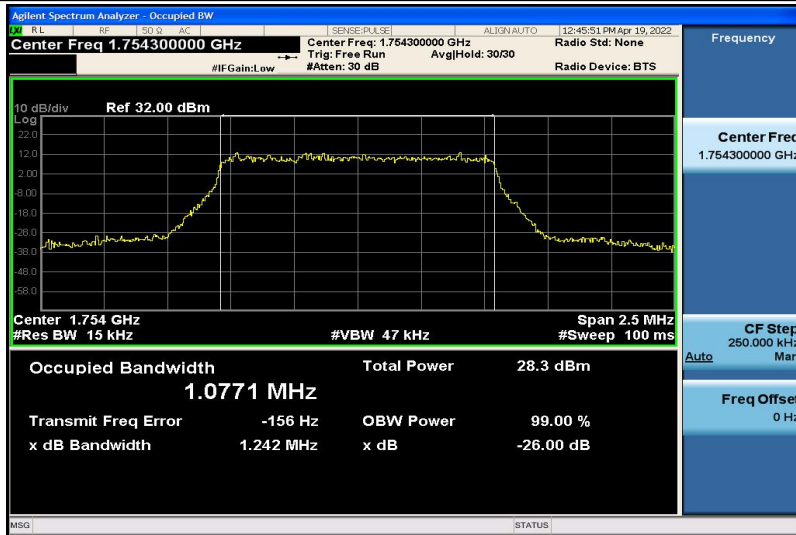

Band4-1.4MHz-QPSK-19957-6RB#0-1.0836

Band4-1.4MHz-QPSK-20175-6RB#0-1.0800

Band4-1.4MHz-QPSK-20393-6RB#0-1.0792

Band4-1.4MHz-16QAM-19957-6RB#0-1.0781

Band4-1.4MHz-16QAM-20175-6RB#0-1.0804

Band4-1.4MHz-16QAM-20393-6RB#0-1.0771