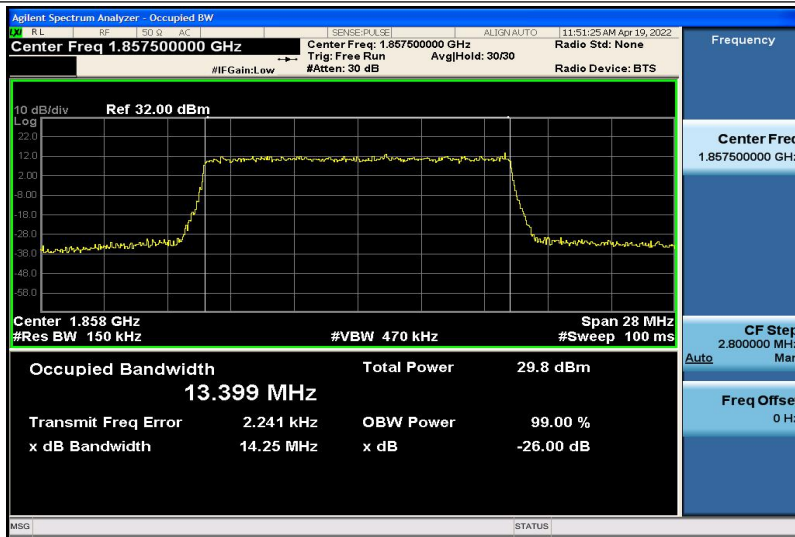

Band2-15MHz-QPSK-19125-75RB#0-13.421

Band2-15MHz-16QAM-18675-75RB#0-13.399