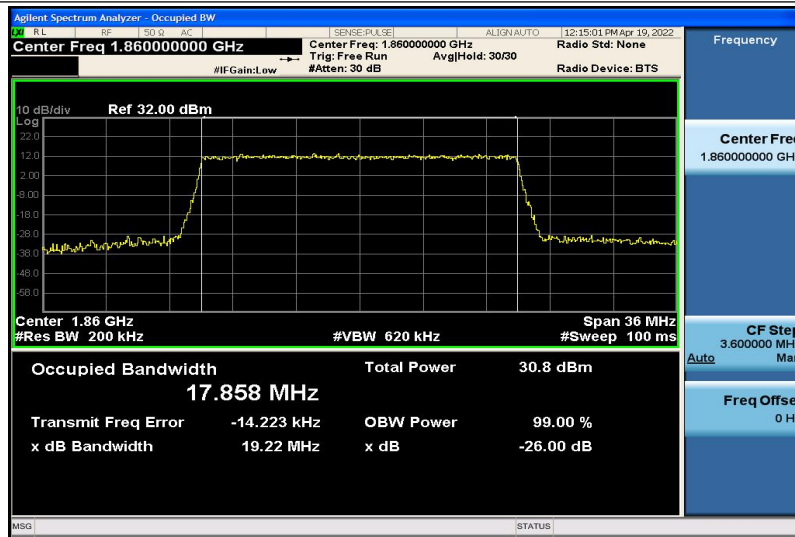

Band2-15MHz-QPSK-18675-75RB#0-8.9701

Band2-15MHz-QPSK-18900-75RB#0-13.419

Band2-15MHz-QPSK-19125-75RB#0-13.421

Band2-15MHz-16QAM-18675-75RB#0-13.399

Band2-15MHz-16QAM-18900-75RB#0-13.407

Band2-15MHz-16QAM-19125-75RB#0-13.412