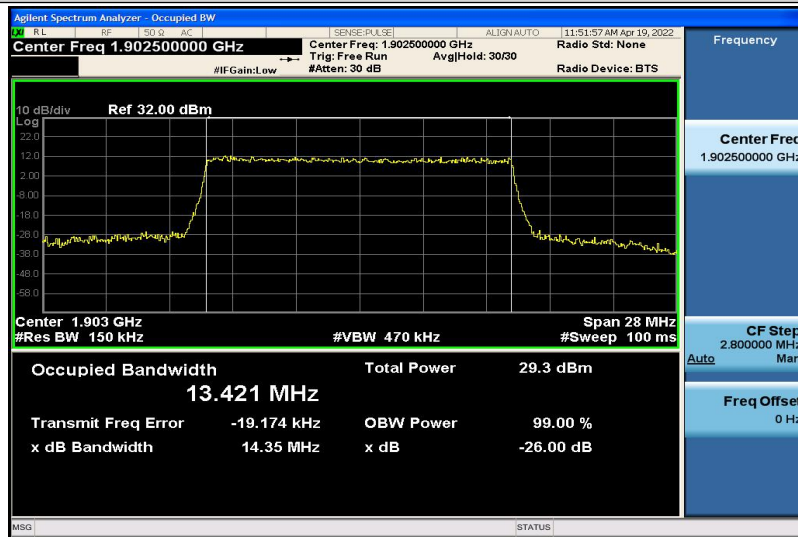

Band2-15MHz-QPSK-18900-75RB#0-13.419

Band2-15MHz-QPSK-19125-75RB#0-13.421