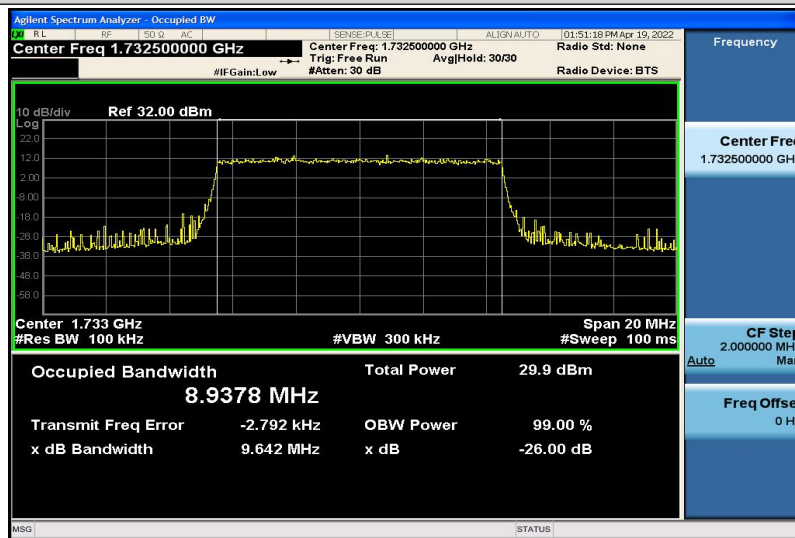

Band4-10MHz-QPSK-20000-50RB#0-8.9460

Band4-10MHz-QPSK-20175-50RB#0-8.9378