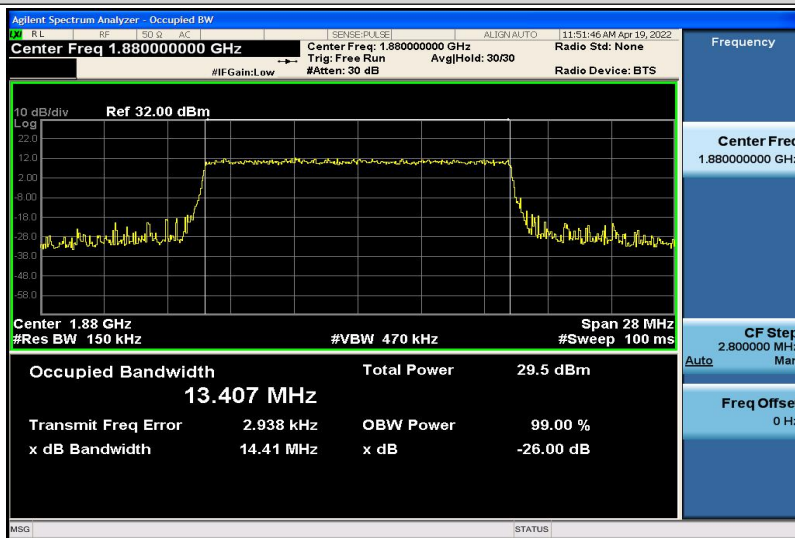

Band2-15MHz-QPSK-18675-75RB#0-8.9701

Band2-15MHz-QPSK-18900-75RB#0-13.419

Band2-15MHz-QPSK-19125-75RB#0-13.421

Band2-15MHz-16QAM-18675-75RB#0-13.399

Band2-15MHz-16QAM-18900-75RB#0-13.407

Band2-15MHz-16QAM-19125-75RB#0-13.412