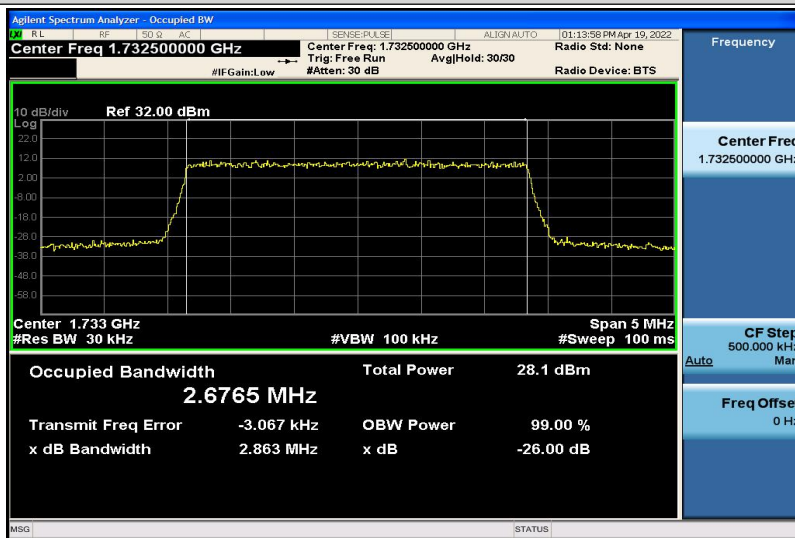

Band4-3MHz-QPSK-19965-15RB#0-2.6744

Band4-3MHz-QPSK-20175-15RB#0-2.6765