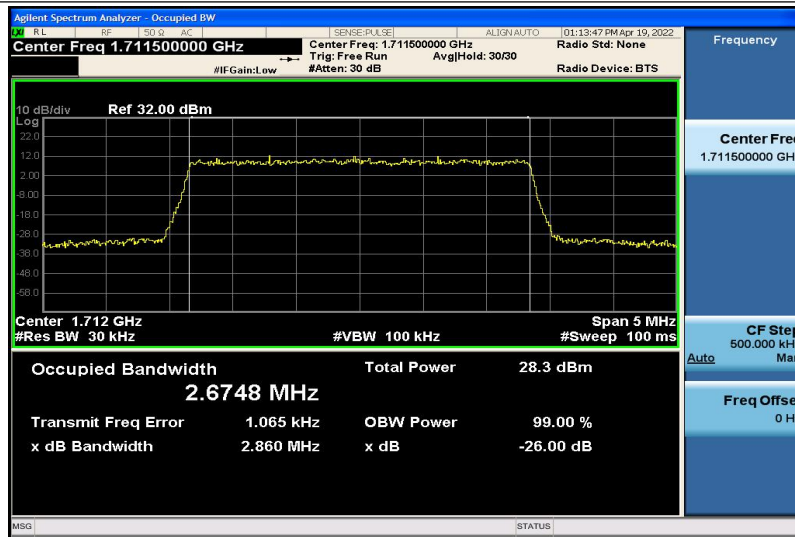

Band4-3MHz-QPSK-20385-15RB#0-2.6800

Band4-3MHz-16QAM-19965-15RB#0-2.6748