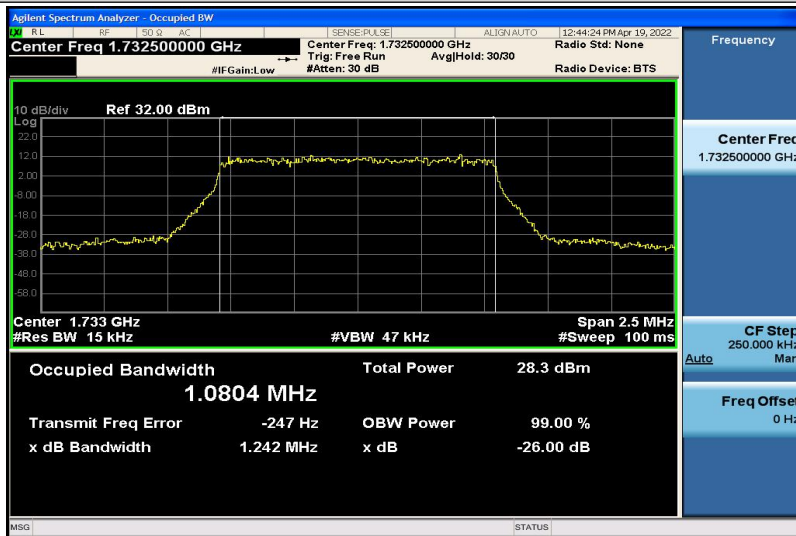

Band4-1.4MHz-QPSK-19957-6RB#0-1.0836

Band4-1.4MHz-QPSK-20175-6RB#0-1.0800

Band4-1.4MHz-QPSK-20393-6RB#0-1.0792

Band4-1.4MHz-16QAM-19957-6RB#0-1.0781

Band4-1.4MHz-16QAM-20175-6RB#0-1.0804

Band4-1.4MHz-16QAM-20393-6RB#0-1.0771