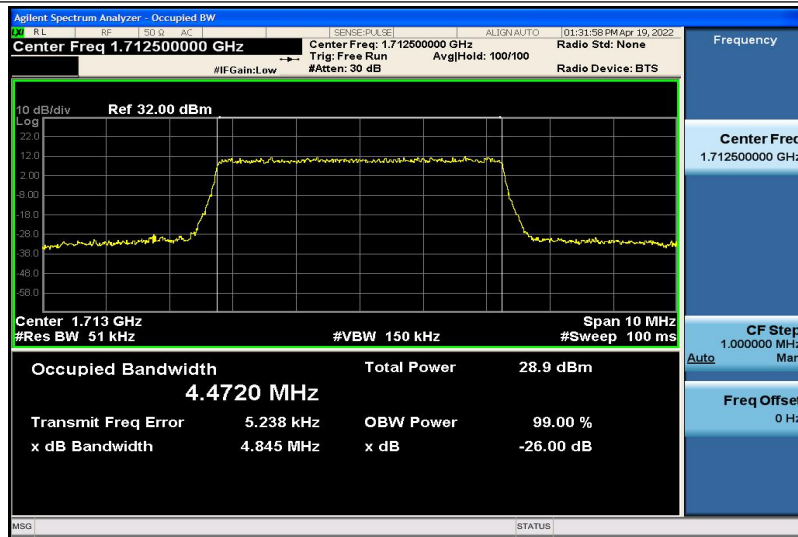

Band4-5MHz-QPSK-20175-25RB#0-4.4779

Band4-5MHz-16QAM-19975-25RB#0-4.4720