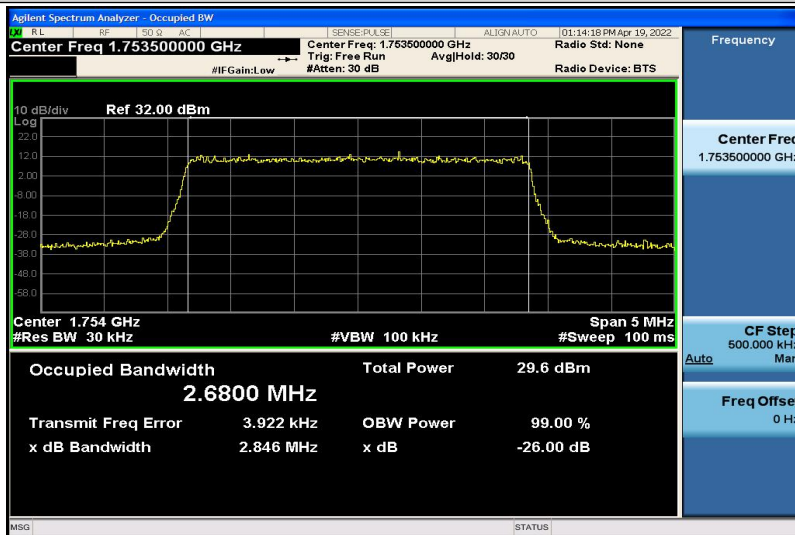

Band4-3MHz-QPSK-20175-15RB#0-2.6765

Band4-3MHz-QPSK-20385-15RB#0-2.6800