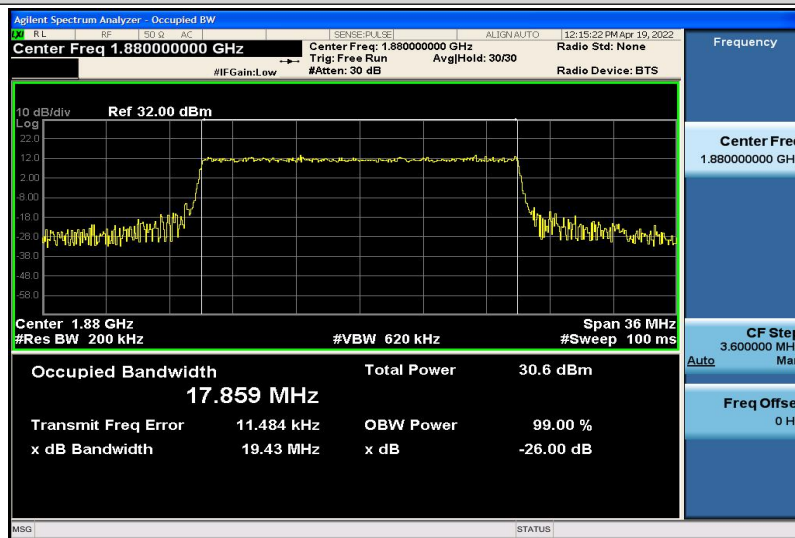

Band2-20MHz-QPSK-18700-100RB#0-17.858

Band2-20MHz-QPSK-18900-100RB#0-17.859