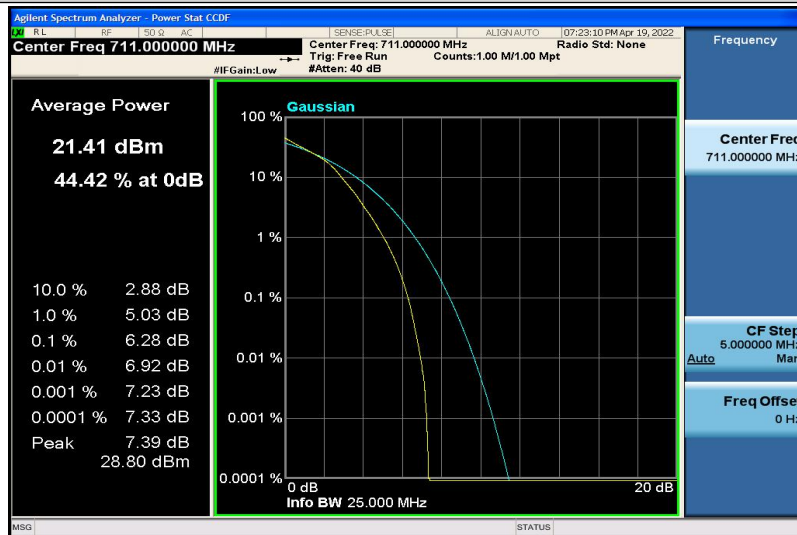

Band12-10MHz-16QAM-23095-50RB#0

Band12-10MHz-16QAM-23130-1RB#0

Band12-10MHz-16QAM-23130-50RB#0

Band17-5MHz-QPSK-23755-1RB#0

Band17-5MHz-QPSK-23755-25RB#0

Band17-5MHz-QPSK-23790-1RB#0

Band17-5MHz-QPSK-23790-25RB#0