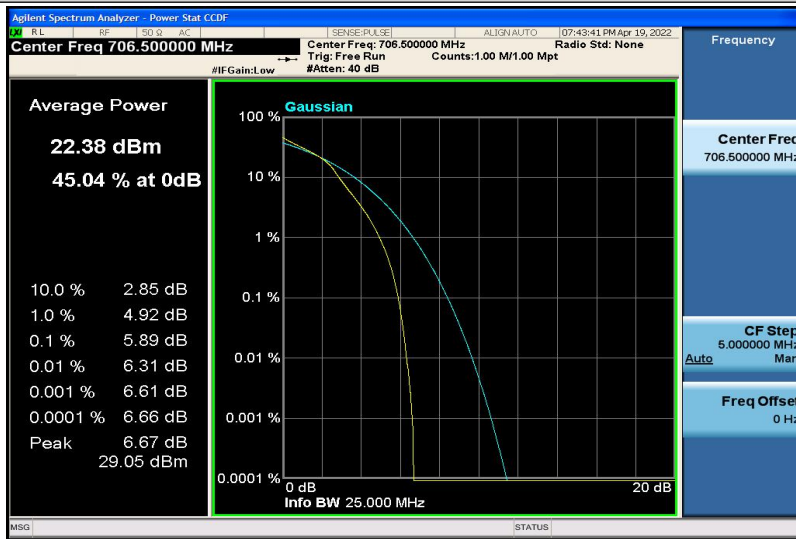

Band17-5MHz-16QAM-23755-25RB#0