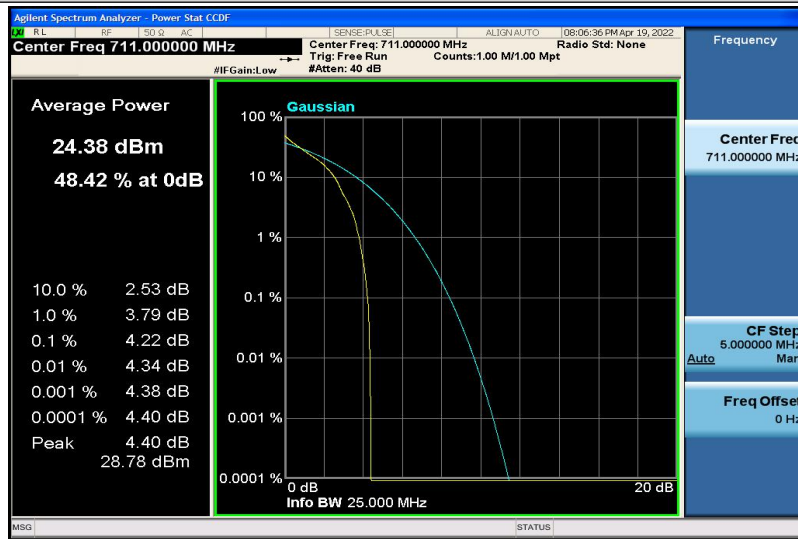

Band17-5MHz-16QAM-23825-25RB#0

Band17-10MHz-QPSK-23780-1RB#0

Band17-10MHz-QPSK-23780-50RB#0

Band17-10MHz-QPSK-23790-1RB#0

Band17-10MHz-QPSK-23790-50RB#0

Band17-10MHz-QPSK-23800-1RB#0

Band17-10MHz-QPSK-23800-50RB#0