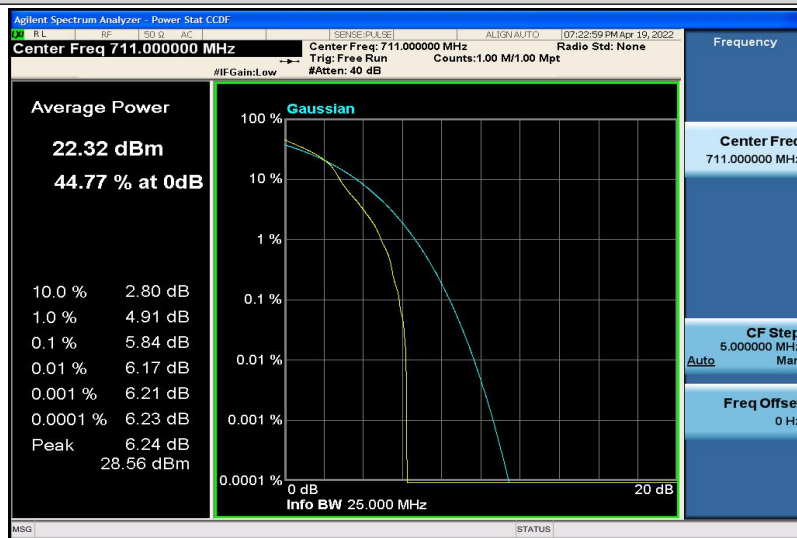

Band12-10MHz-16QAM-23095-50RB#0

Band12-10MHz-16QAM-23130-1RB#0

Band12-10MHz-16QAM-23130-50RB#0

Band17-5MHz-QPSK-23755-1RB#0

Band17-5MHz-QPSK-23755-25RB#0

Band17-5MHz-QPSK-23790-1RB#0

Band17-5MHz-QPSK-23790-25RB#0