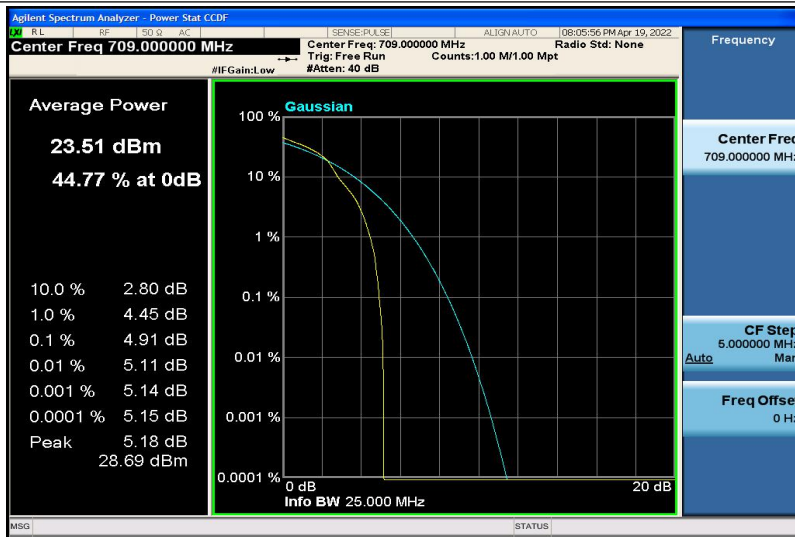

Band17-5MHz-16QAM-23825-25RB#0

Band17-10MHz-QPSK-23780-1RB#0

Band17-10MHz-QPSK-23780-50RB#0

Band17-10MHz-QPSK-23790-1RB#0

Band17-10MHz-QPSK-23790-50RB#0

Band17-10MHz-QPSK-23800-1RB#0

Band17-10MHz-QPSK-23800-50RB#0