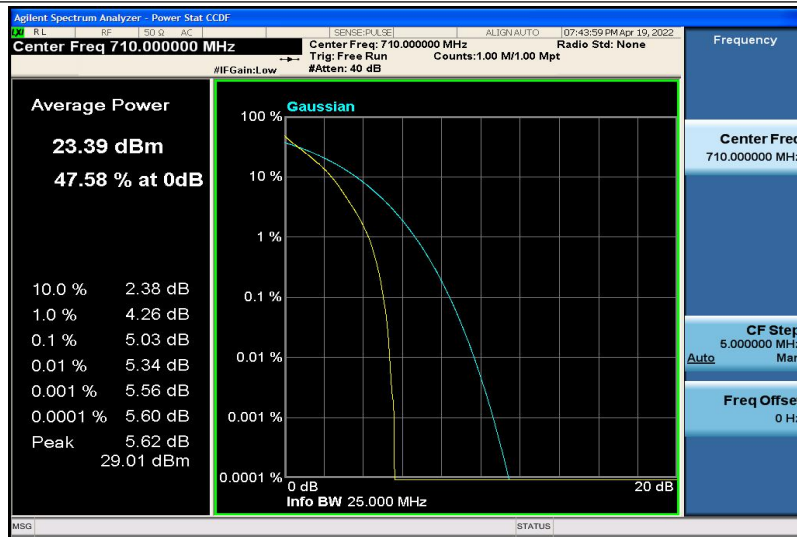

Band12-10MHz-16QAM-23095-50RB#0

Band12-10MHz-16QAM-23130-1RB#0

Band12-10MHz-16QAM-23130-50RB#0

Band17-5MHz-QPSK-23755-1RB#0

Band17-5MHz-QPSK-23755-25RB#0

Band17-5MHz-QPSK-23790-1RB#0

Band17-5MHz-QPSK-23790-25RB#0