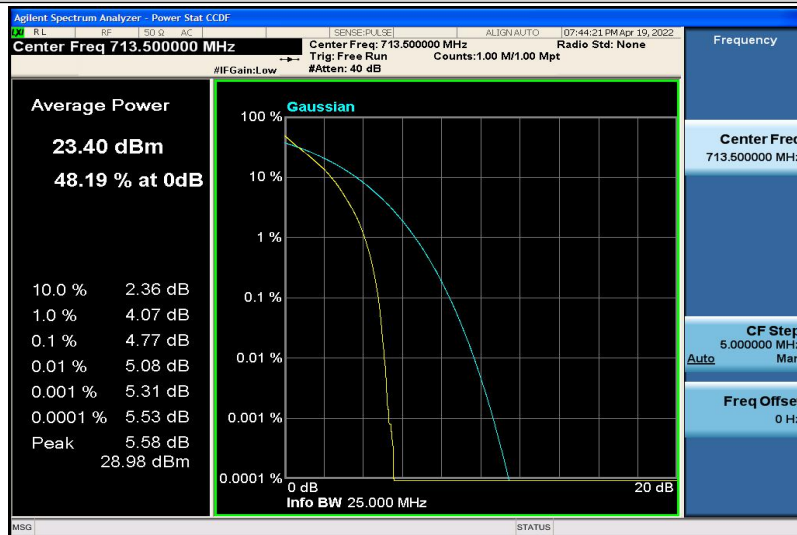

Band17-5MHz-QPSK-23825-25RB#0