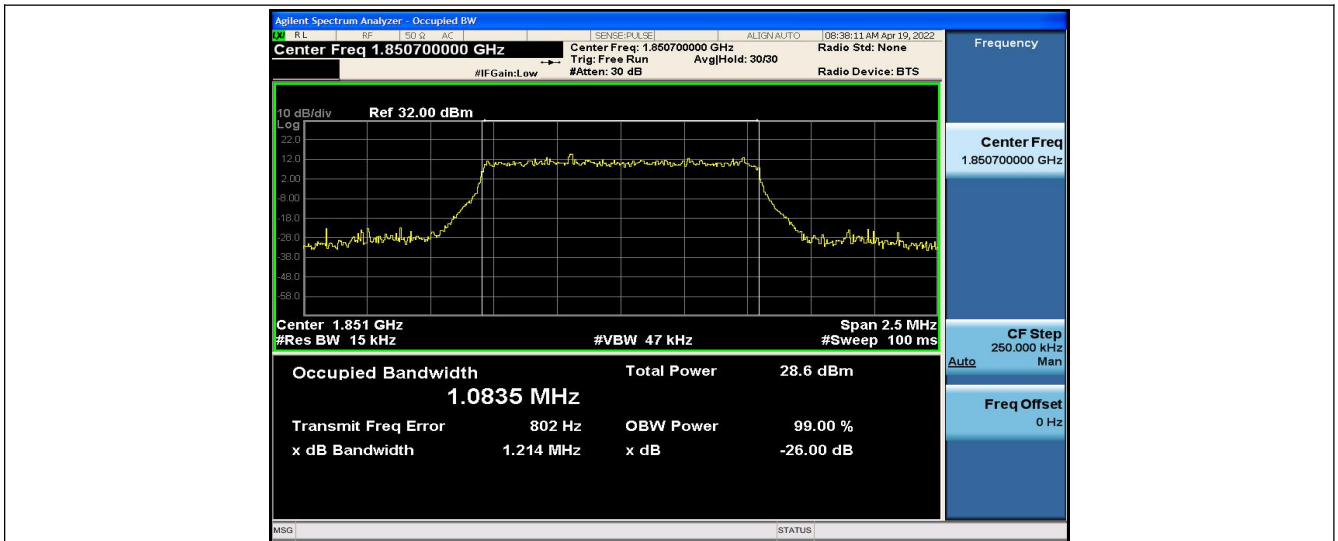

Test Graphs

Band2-1.4MHz-QPSK-18607-6RB#0-1.0835