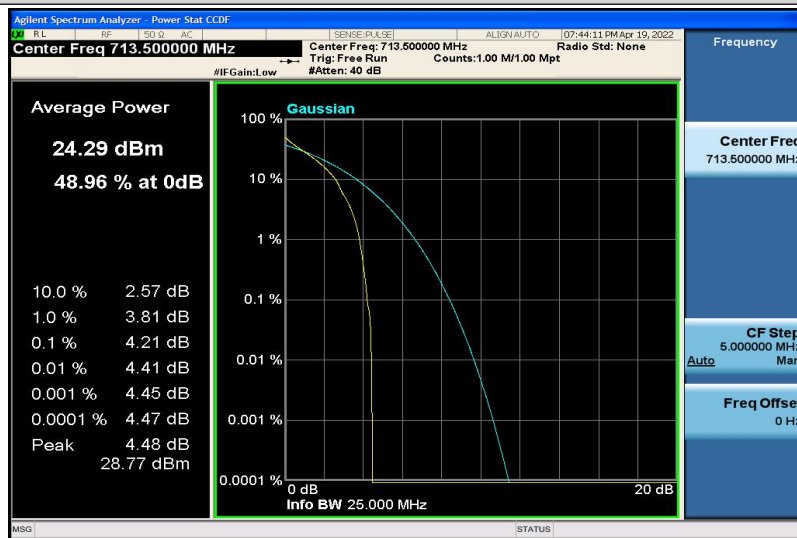

Band12-10MHz-16QAM-23095-50RB#0

Band12-10MHz-16QAM-23130-1RB#0

Band12-10MHz-16QAM-23130-50RB#0

Band17-5MHz-QPSK-23755-1RB#0

Band17-5MHz-QPSK-23755-25RB#0

Band17-5MHz-QPSK-23790-1RB#0

Band17-5MHz-QPSK-23790-25RB#0