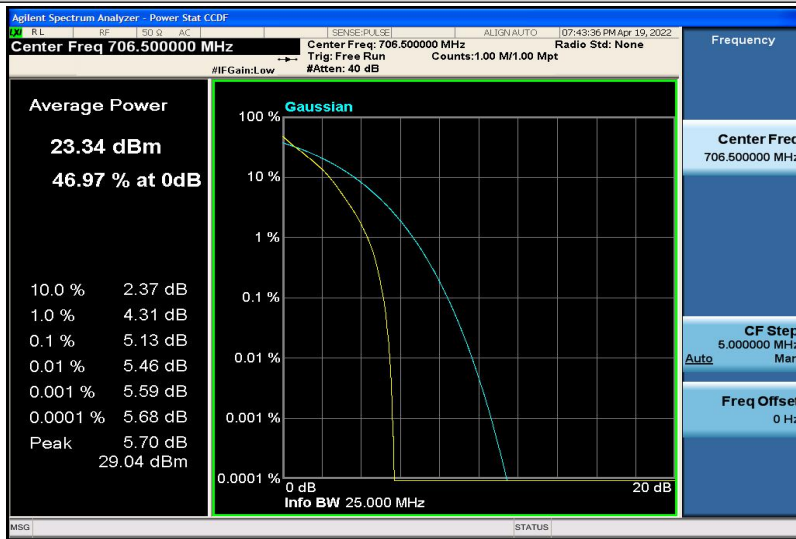

Band12-10MHz-16QAM-23095-50RB#0

Band12-10MHz-16QAM-23130-1RB#0

Band12-10MHz-16QAM-23130-50RB#0

Band17-5MHz-QPSK-23755-1RB#0

Band17-5MHz-QPSK-23755-25RB#0

Band17-5MHz-QPSK-23790-1RB#0

Band17-5MHz-QPSK-23790-25RB#0