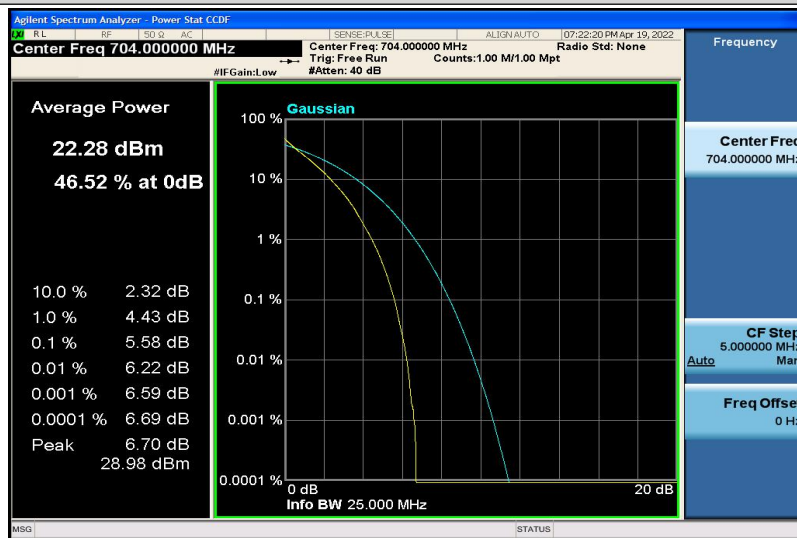

Band12-5MHz-16QAM-23095-1RB#0

Band12-5MHz-16QAM-23095-25RB#0

Band12-5MHz-16QAM-23155-1RB#0

Band12-5MHz-16QAM-23155-25RB#0

Band12-10MHz-QPSK-23060-1RB#0

Band12-10MHz-QPSK-23060-50RB#0

Band12-10MHz-QPSK-23095-1RB#0