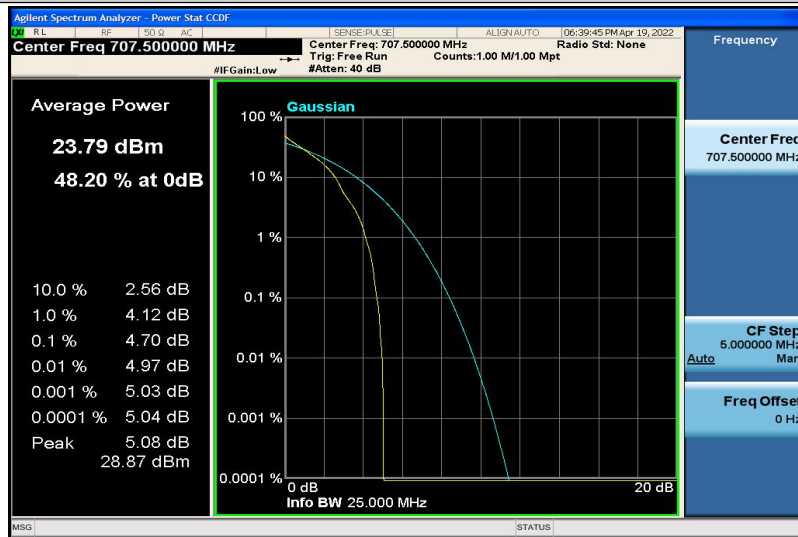

Band12-3MHz-QPSK-23025-15RB#0

Band12-3MHz-QPSK-23095-1RB#0