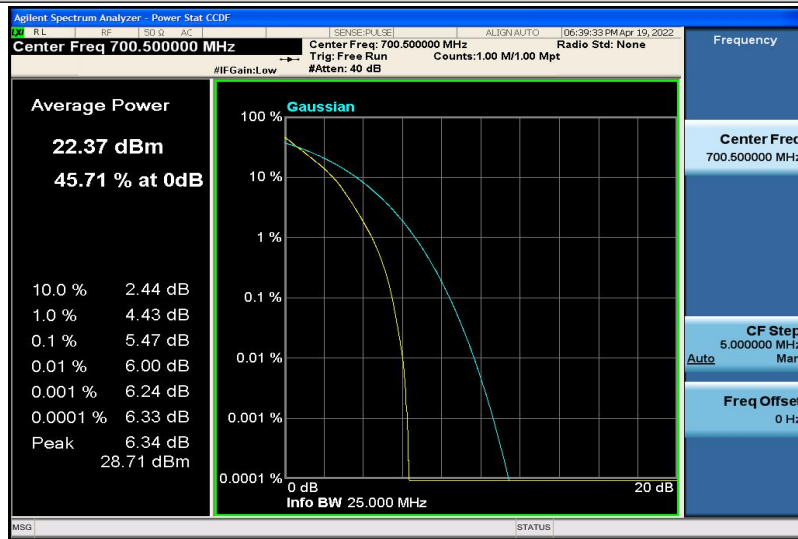

Band12-3MHz-QPSK-23025-1RB#0

Band12-3MHz-QPSK-23025-15RB#0