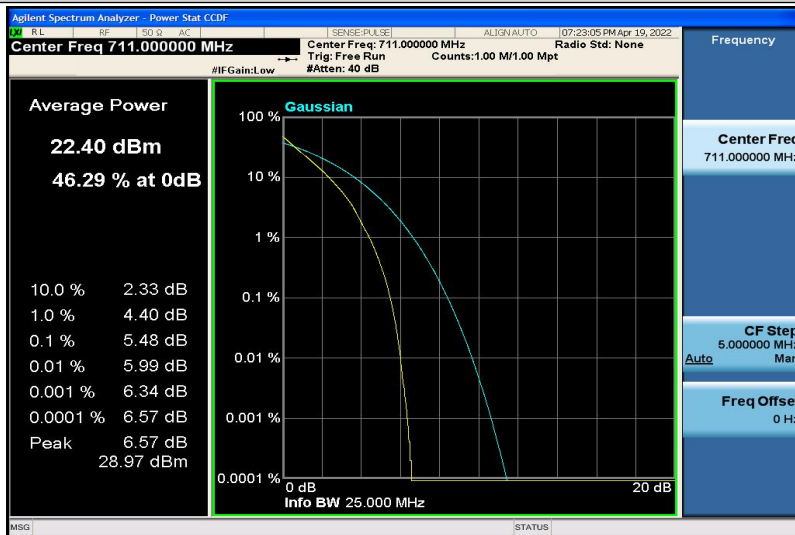

Band12-10MHz-QPSK-23130-1RB#0

Band12-10MHz-QPSK-23130-50RB#0