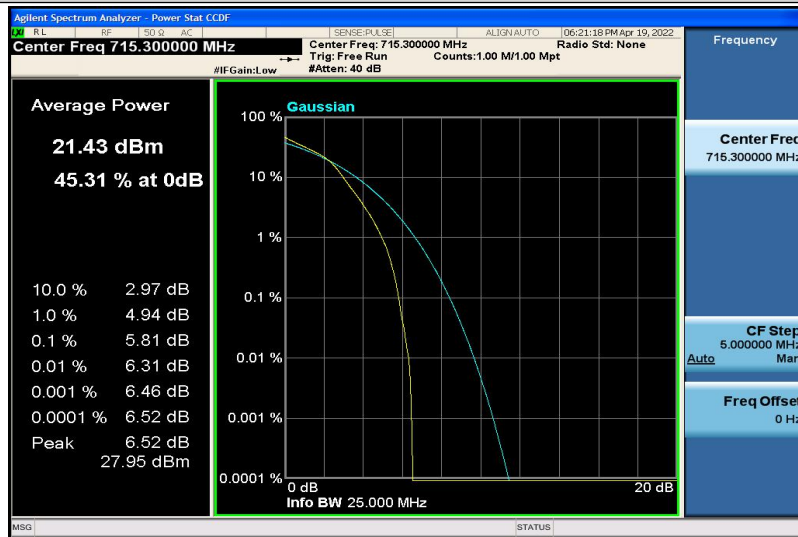

Band12-1.4MHz-QPSK-23173-1RB#0

Band12-1.4MHz-QPSK-23173-6RB#0

Band12-1.4MHz-16QAM-23017-1RB#0

Band12-1.4MHz-16QAM-23017-6RB#0

Band12-1.4MHz-16QAM-23095-1RB#0

Band12-1.4MHz-16QAM-23095-6RB#0

Band12-1.4MHz-16QAM-23173-1RB#0