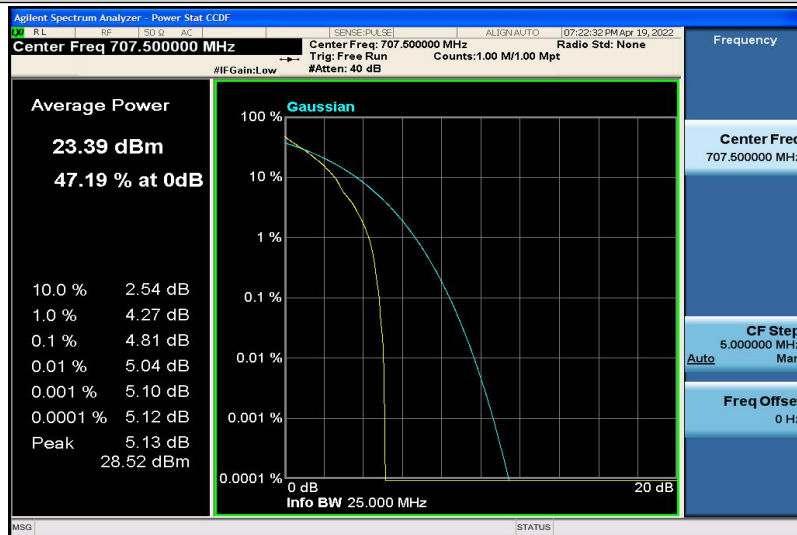

Band12-5MHz-16QAM-23095-1RB#0

Band12-5MHz-16QAM-23095-25RB#0

Band12-5MHz-16QAM-23155-1RB#0

Band12-5MHz-16QAM-23155-25RB#0

Band12-10MHz-QPSK-23060-1RB#0

Band12-10MHz-QPSK-23060-50RB#0

Band12-10MHz-QPSK-23095-1RB#0