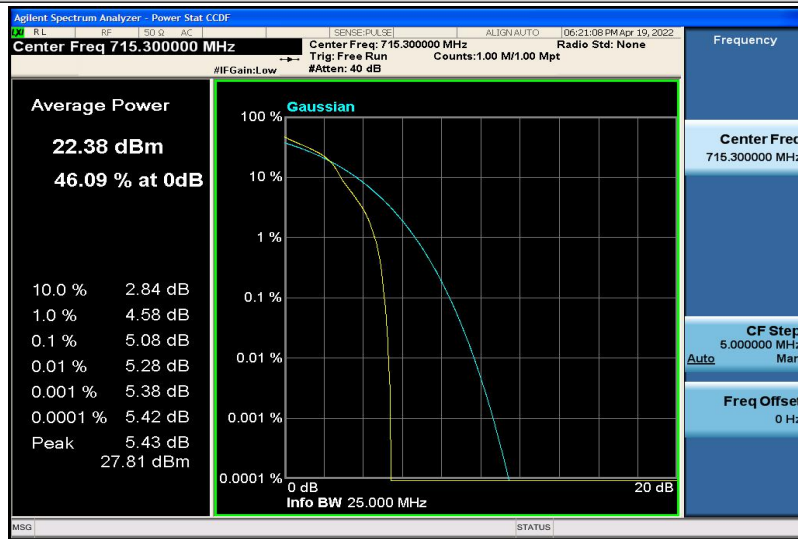

Band12-1.4MHz-QPSK-23173-1RB#0

Band12-1.4MHz-QPSK-23173-6RB#0

Band12-1.4MHz-16QAM-23017-1RB#0

Band12-1.4MHz-16QAM-23017-6RB#0

Band12-1.4MHz-16QAM-23095-1RB#0

Band12-1.4MHz-16QAM-23095-6RB#0

Band12-1.4MHz-16QAM-23173-1RB#0