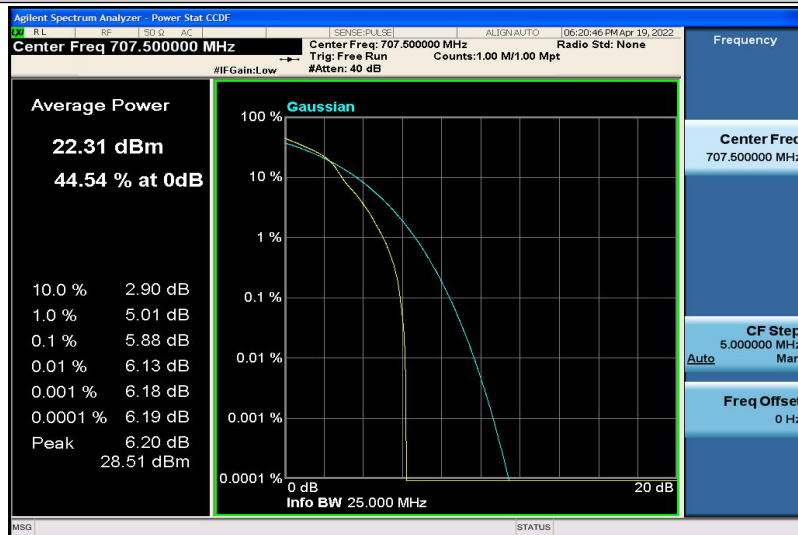

Band12-1.4MHz-QPSK-23173-1RB#0

Band12-1.4MHz-QPSK-23173-6RB#0

Band12-1.4MHz-16QAM-23017-1RB#0

Band12-1.4MHz-16QAM-23017-6RB#0

Band12-1.4MHz-16QAM-23095-1RB#0

Band12-1.4MHz-16QAM-23095-6RB#0

Band12-1.4MHz-16QAM-23173-1RB#0