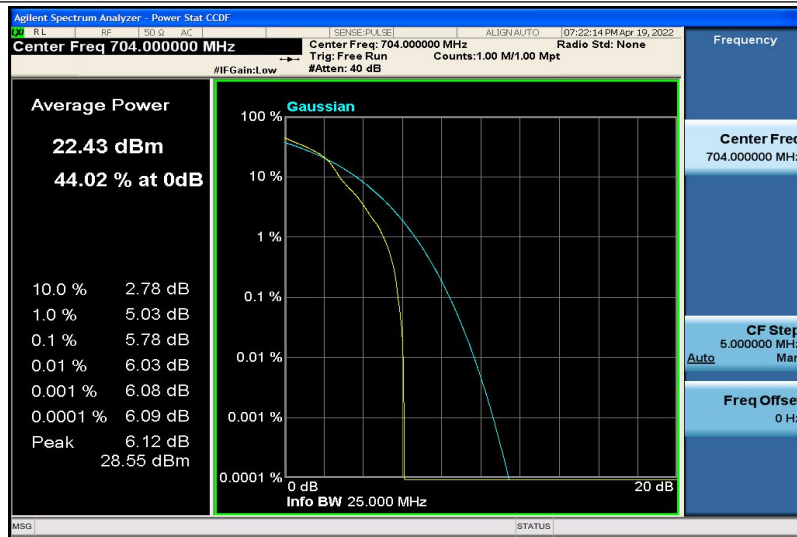

Band12-10MHz-QPSK-23130-50RB#0

Band12-10MHz-16QAM-23060-1RB#0