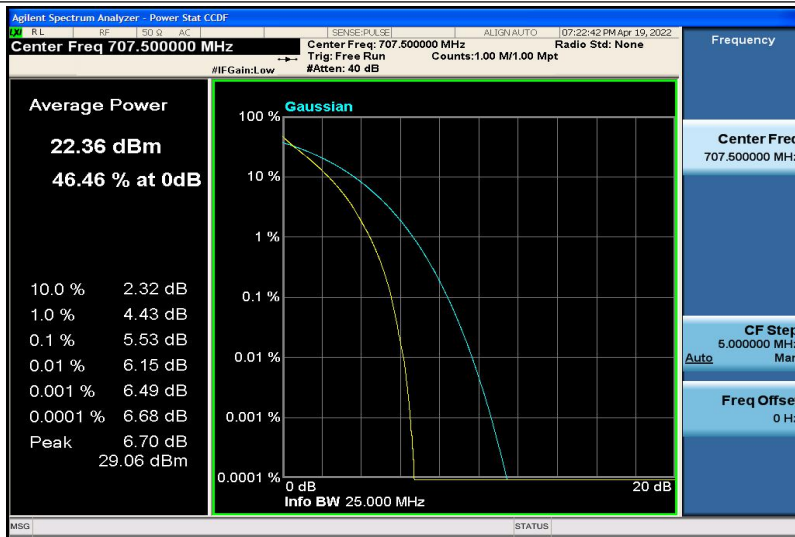

Band12-5MHz-16QAM-23095-1RB#0

Band12-5MHz-16QAM-23095-25RB#0

Band12-5MHz-16QAM-23155-1RB#0

Band12-5MHz-16QAM-23155-25RB#0

Band12-10MHz-QPSK-23060-1RB#0

Band12-10MHz-QPSK-23060-50RB#0

Band12-10MHz-QPSK-23095-1RB#0