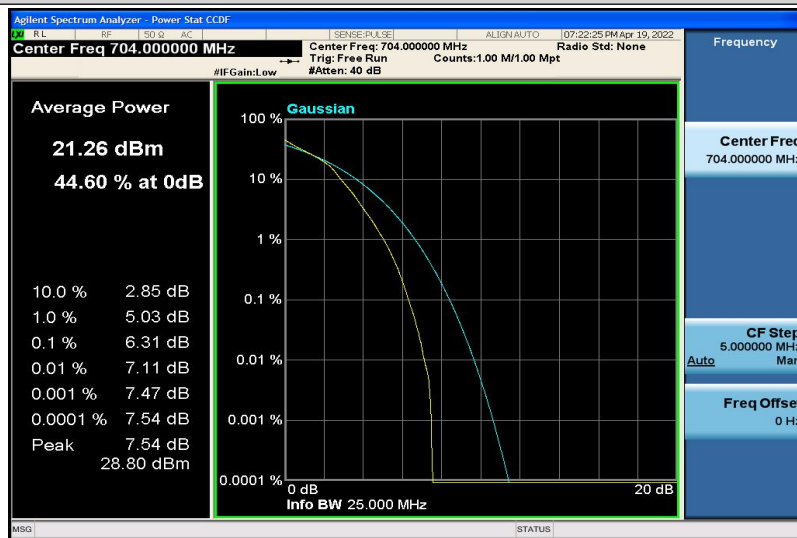

Band12-10MHz-QPSK-23095-50RB#0

Band12-10MHz-QPSK-23130-1RB#0

Band12-10MHz-QPSK-23130-50RB#0

Band12-10MHz-16QAM-23060-1RB#0

Band12-10MHz-16QAM-23060-50RB#0

Band12-10MHz-16QAM-23095-1RB#0