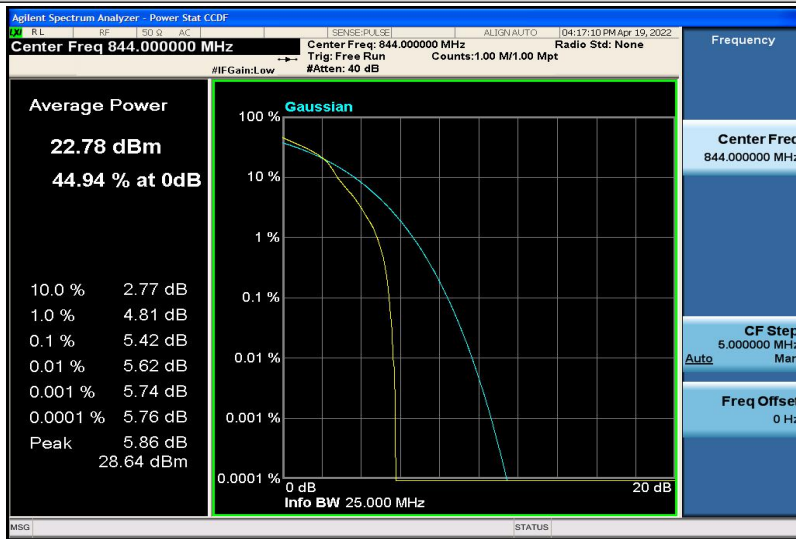

Band5-10MHz-16QAM-20525-50RB#0

Band5-10MHz-16QAM-20600-1RB#0

Band5-10MHz-16QAM-20600-50RB#0

Band7-5MHz-QPSK-20775-1RB#0

Band7-5MHz-QPSK-20775-25RB#0

Band7-5MHz-QPSK-21100-1RB#0

Band7-5MHz-QPSK-21100-25RB#0

Band7-5MHz-QPSK-21425-1RB#0