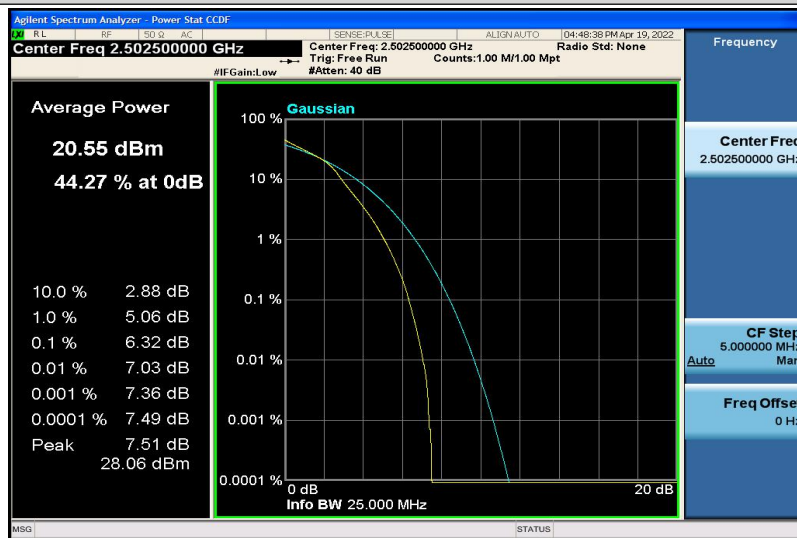

Band7-5MHz-16QAM-20775-1RB#0

Band7-5MHz-16QAM-20775-25RB#0