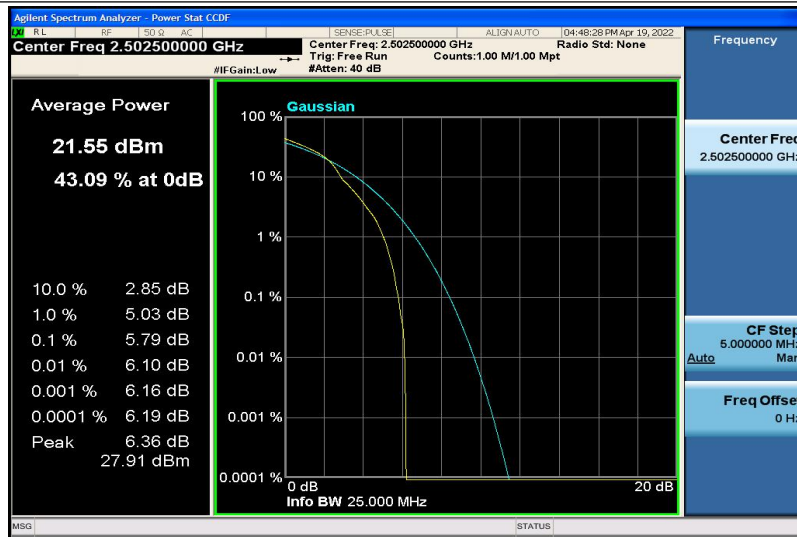

Band7-5MHz-QPSK-21425-25RB#0

Band7-5MHz-16QAM-20775-1RB#0