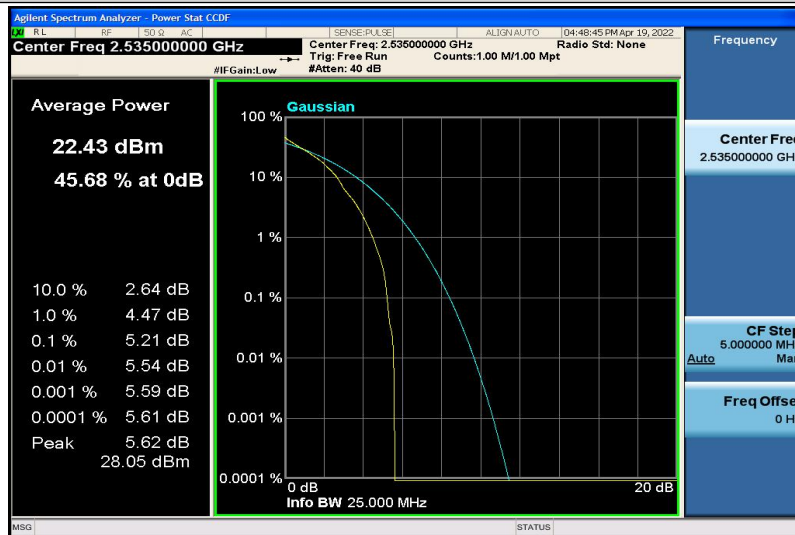

Band5-10MHz-16QAM-20525-50RB#0

Band5-10MHz-16QAM-20600-1RB#0

Band5-10MHz-16QAM-20600-50RB#0

Band7-5MHz-QPSK-20775-1RB#0

Band7-5MHz-QPSK-20775-25RB#0

Band7-5MHz-QPSK-21100-1RB#0

Band7-5MHz-QPSK-21100-25RB#0

Band7-5MHz-QPSK-21425-1RB#0