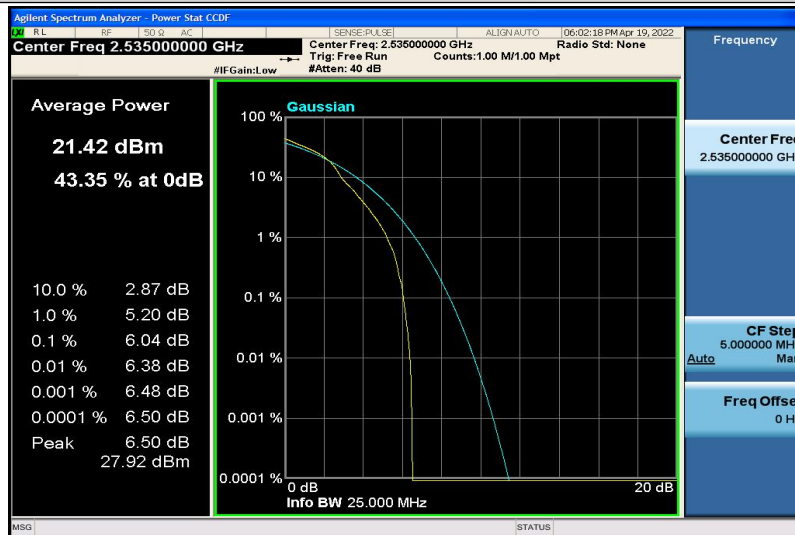

Band7-20MHz-16QAM-20850-100RB#0

Band7-20MHz-16QAM-21100-1RB#0