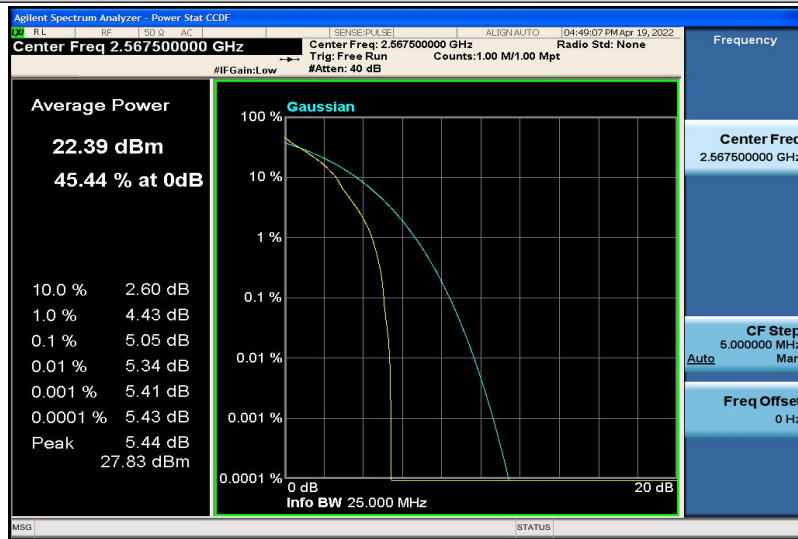

Band5-10MHz-16QAM-20525-50RB#0

Band5-10MHz-16QAM-20600-1RB#0

Band5-10MHz-16QAM-20600-50RB#0

Band7-5MHz-QPSK-20775-1RB#0

Band7-5MHz-QPSK-20775-25RB#0

Band7-5MHz-QPSK-21100-1RB#0

Band7-5MHz-QPSK-21100-25RB#0

Band7-5MHz-QPSK-21425-1RB#0