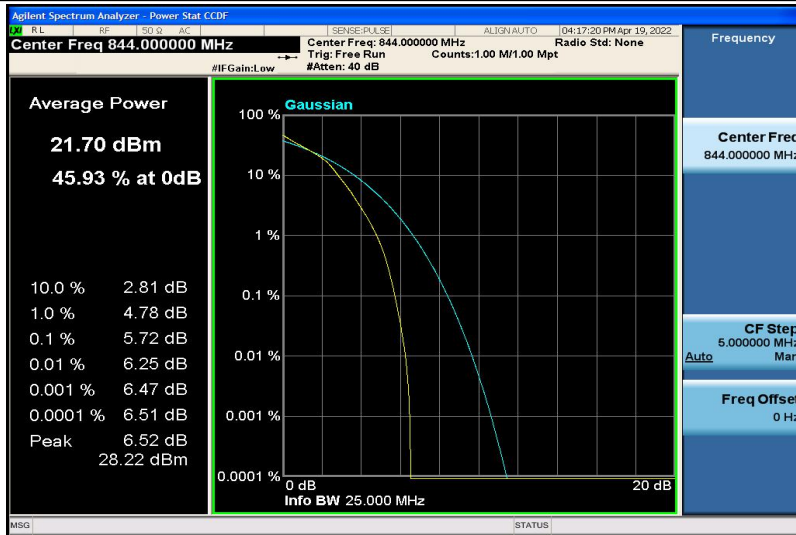

Band5-10MHz-16QAM-20525-50RB#0

Band5-10MHz-16QAM-20600-1RB#0

Band5-10MHz-16QAM-20600-50RB#0

Band7-5MHz-QPSK-20775-1RB#0

Band7-5MHz-QPSK-20775-25RB#0

Band7-5MHz-QPSK-21100-1RB#0

Band7-5MHz-QPSK-21100-25RB#0

Band7-5MHz-QPSK-21425-1RB#0