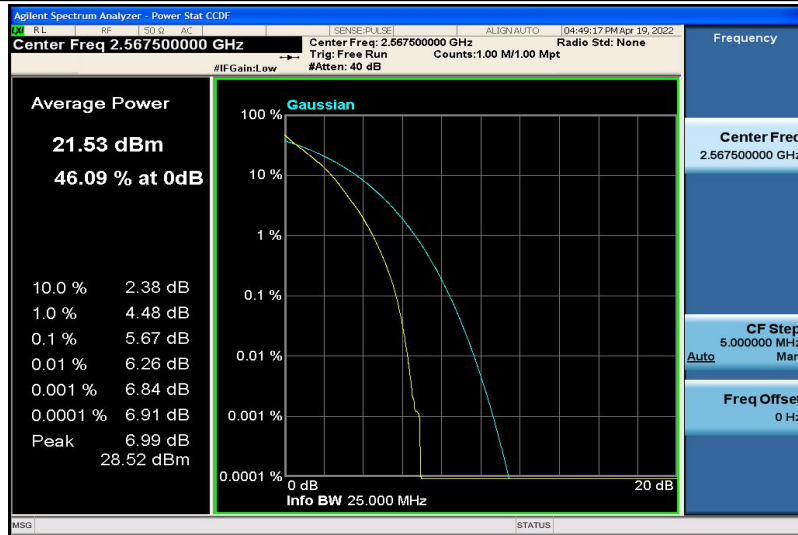

Band5-10MHz-16QAM-20525-50RB#0

Band5-10MHz-16QAM-20600-1RB#0

Band5-10MHz-16QAM-20600-50RB#0

Band7-5MHz-QPSK-20775-1RB#0

Band7-5MHz-QPSK-20775-25RB#0

Band7-5MHz-QPSK-21100-1RB#0

Band7-5MHz-QPSK-21100-25RB#0

Band7-5MHz-QPSK-21425-1RB#0