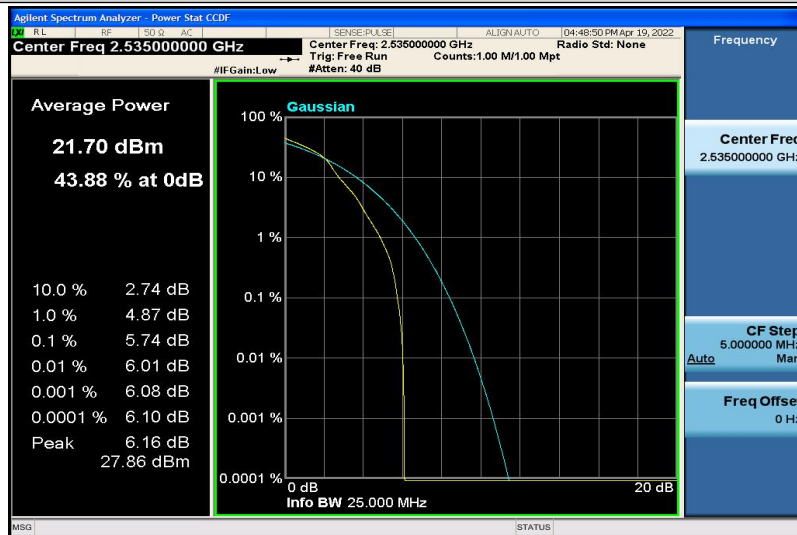

Band7-5MHz-16QAM-20775-25RB#0

Band7-5MHz-16QAM-21100-1RB#0