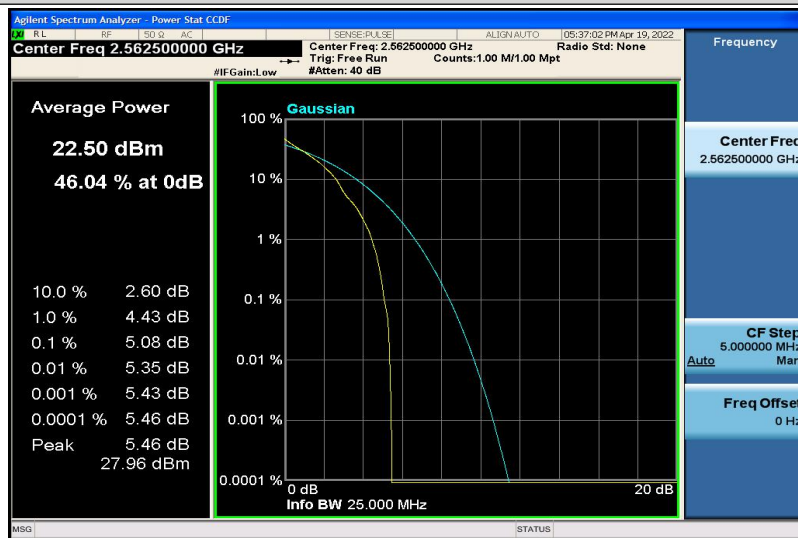

Band7-15MHz-QPSK-21100-75RB#0

Band7-15MHz-QPSK-21375-1RB#0