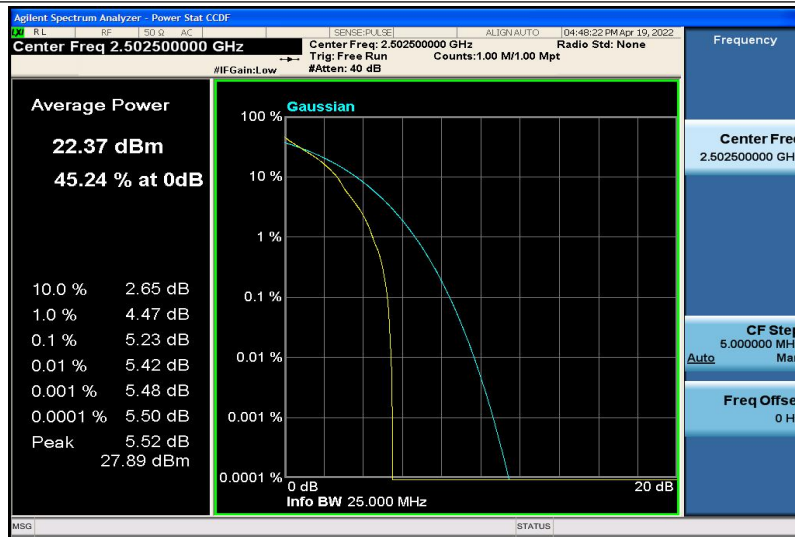

Band5-10MHz-16QAM-20525-50RB#0

Band5-10MHz-16QAM-20600-1RB#0

Band5-10MHz-16QAM-20600-50RB#0

Band7-5MHz-QPSK-20775-1RB#0

Band7-5MHz-QPSK-20775-25RB#0

Band7-5MHz-QPSK-21100-1RB#0

Band7-5MHz-QPSK-21100-25RB#0

Band7-5MHz-QPSK-21425-1RB#0