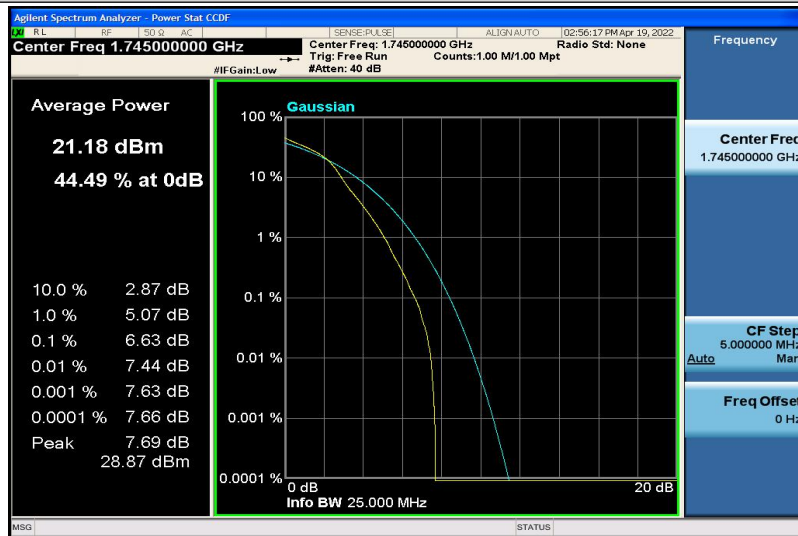

Band4-20MHz-16QAM-20175-100RB#0

Band4-20MHz-16QAM-20300-1RB#0

Band4-20MHz-16QAM-20300-100RB#0

Band5-1.4MHz-QPSK-20407-1RB#0

Band5-1.4MHz-QPSK-20407-6RB#0

Band5-1.4MHz-QPSK-20525-1RB#0

Band5-1.4MHz-QPSK-20525-6RB#0