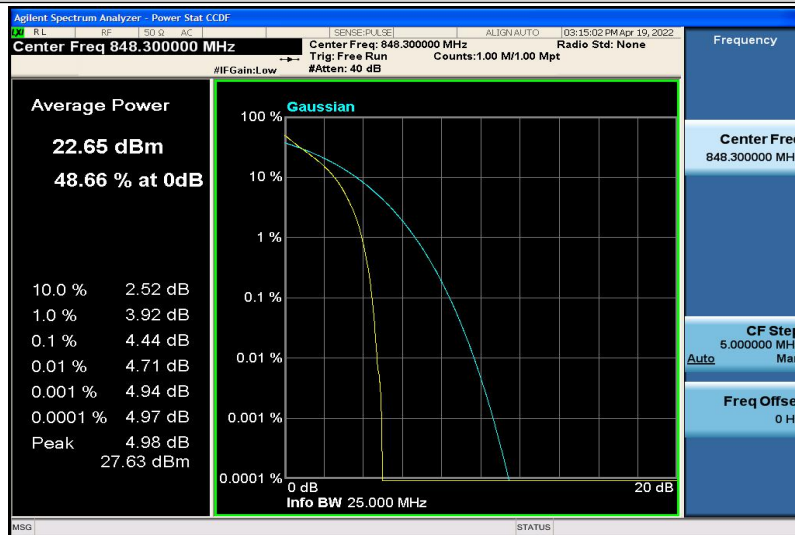

Band5-1.4MHz-QPSK-20643-1RB#0

Band5-1.4MHz-QPSK-20643-6RB#0