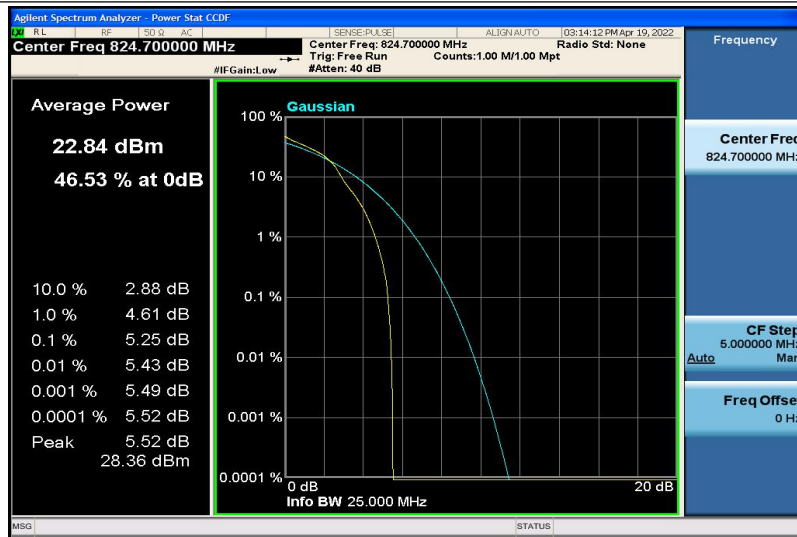

Band5-1.4MHz-QPSK-20643-6RB#0

Band5-1.4MHz-16QAM-20407-1RB#0