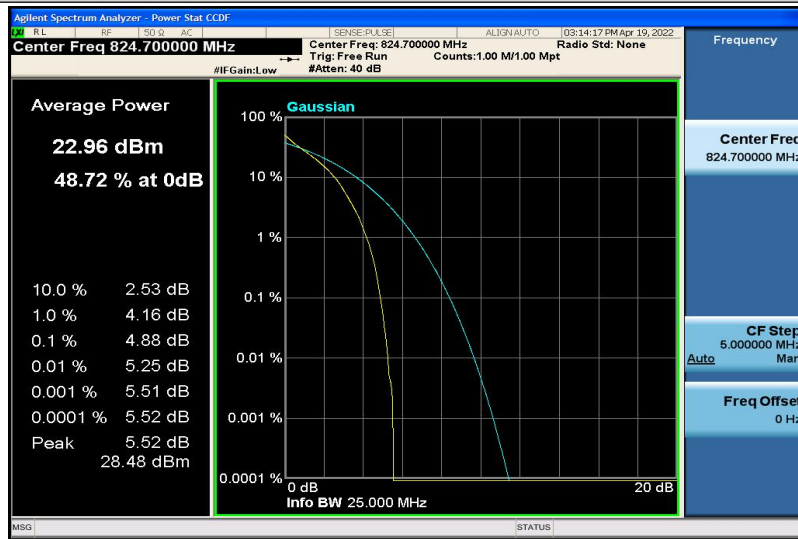

Band4-20MHz-16QAM-20175-100RB#0

Band4-20MHz-16QAM-20300-1RB#0

Band4-20MHz-16QAM-20300-100RB#0

Band5-1.4MHz-QPSK-20407-1RB#0

Band5-1.4MHz-QPSK-20407-6RB#0

Band5-1.4MHz-QPSK-20525-1RB#0

Band5-1.4MHz-QPSK-20525-6RB#0