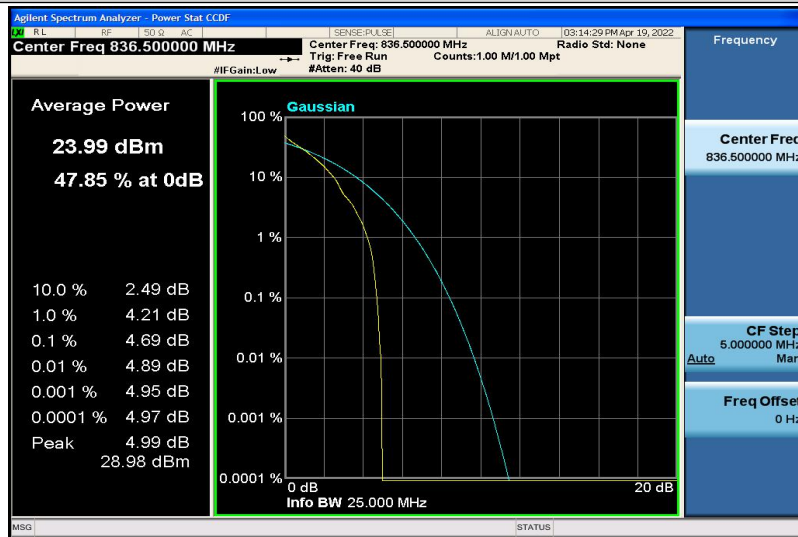

Band4-20MHz-16QAM-20175-100RB#0

Band4-20MHz-16QAM-20300-1RB#0

Band4-20MHz-16QAM-20300-100RB#0

Band5-1.4MHz-QPSK-20407-1RB#0

Band5-1.4MHz-QPSK-20407-6RB#0

Band5-1.4MHz-QPSK-20525-1RB#0

Band5-1.4MHz-QPSK-20525-6RB#0