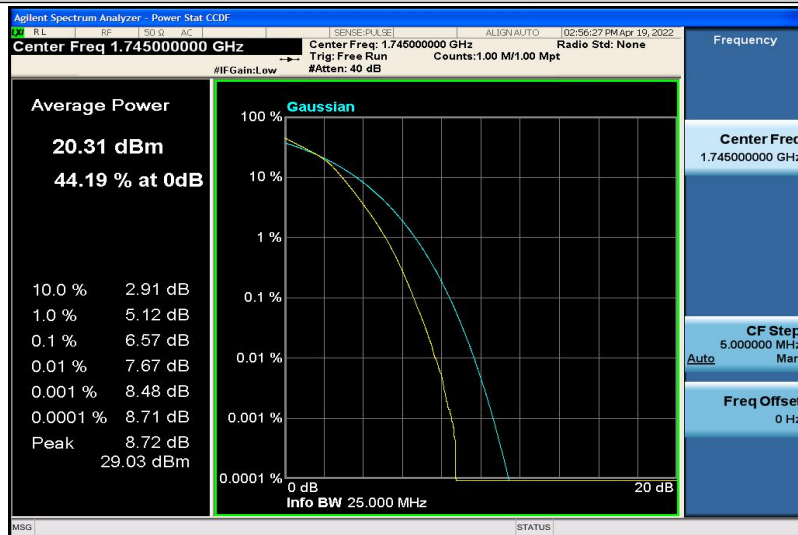

Band4-20MHz-16QAM-20175-100RB#0

Band4-20MHz-16QAM-20300-1RB#0

Band4-20MHz-16QAM-20300-100RB#0

Band5-1.4MHz-QPSK-20407-1RB#0

Band5-1.4MHz-QPSK-20407-6RB#0

Band5-1.4MHz-QPSK-20525-1RB#0

Band5-1.4MHz-QPSK-20525-6RB#0