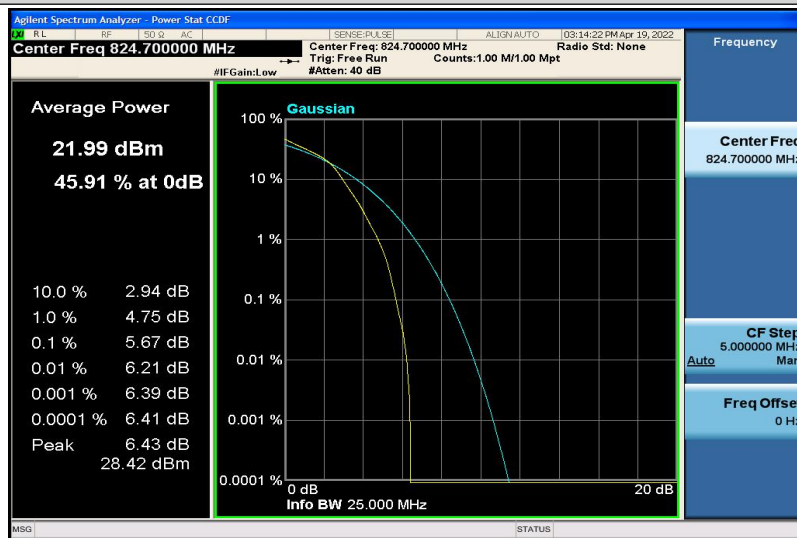

Band5-1.4MHz-16QAM-20407-1RB#0

Band5-1.4MHz-16QAM-20407-6RB#0