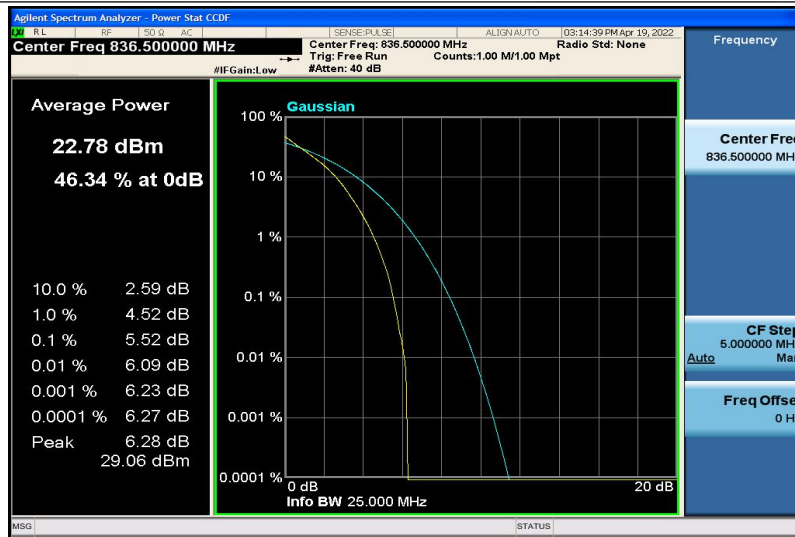

Band4-20MHz-16QAM-20175-100RB#0

Band4-20MHz-16QAM-20300-1RB#0

Band4-20MHz-16QAM-20300-100RB#0

Band5-1.4MHz-QPSK-20407-1RB#0

Band5-1.4MHz-QPSK-20407-6RB#0

Band5-1.4MHz-QPSK-20525-1RB#0

Band5-1.4MHz-QPSK-20525-6RB#0