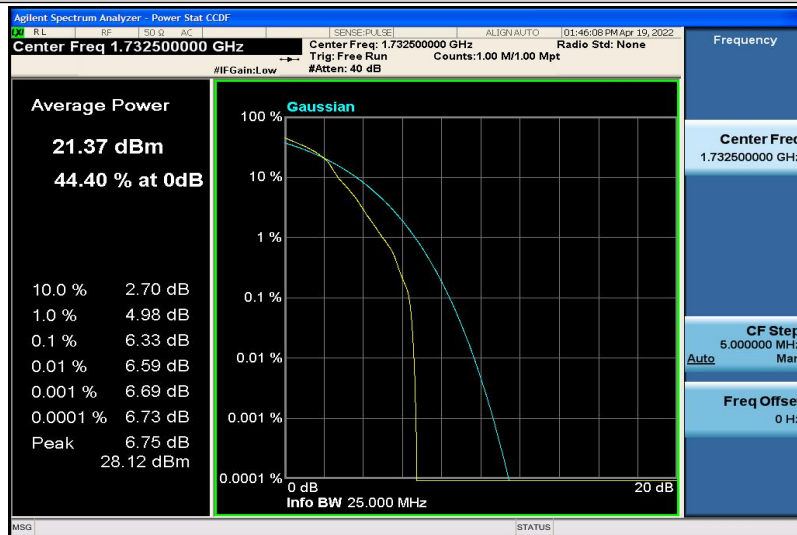

Band4-5MHz-16QAM-19975-25RB#0

Band4-5MHz-16QAM-20175-1RB#0