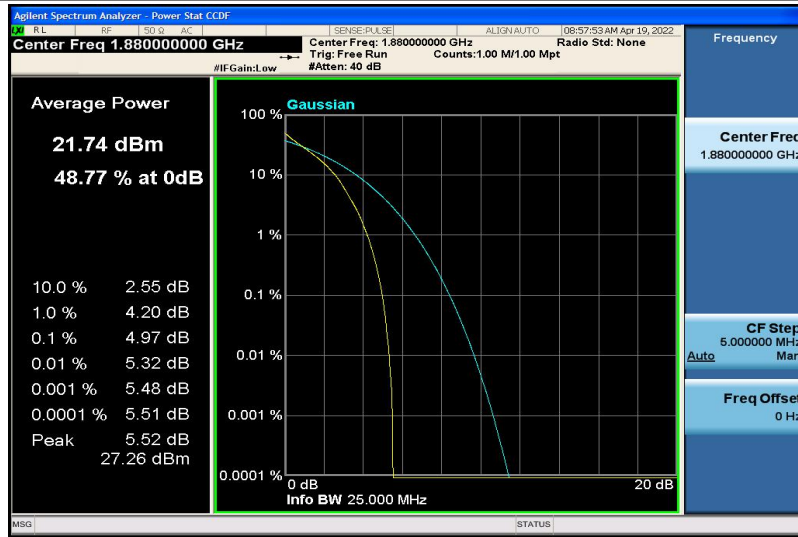

Band2-1.4MHz-QPSK-18900-6RB#0