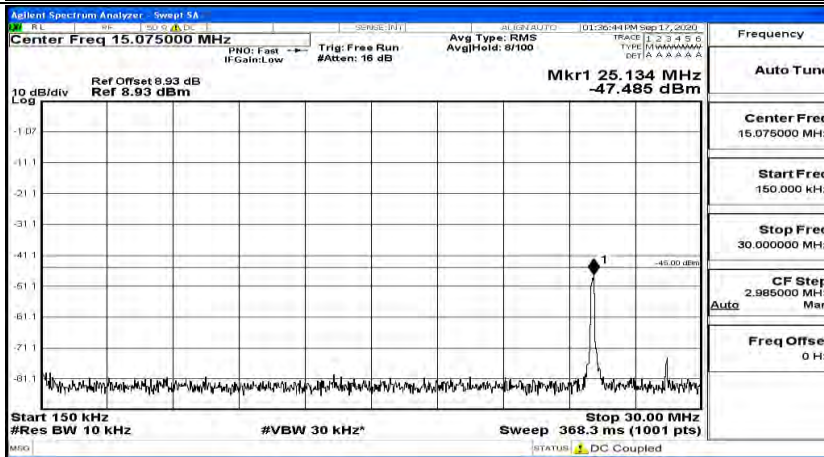

(Channel Bandwidth:15 MHz)_MCH_16QAM_1RB#0

(Channel Bandwidth:15 MHz)_MCH_16QAM_1RB#37