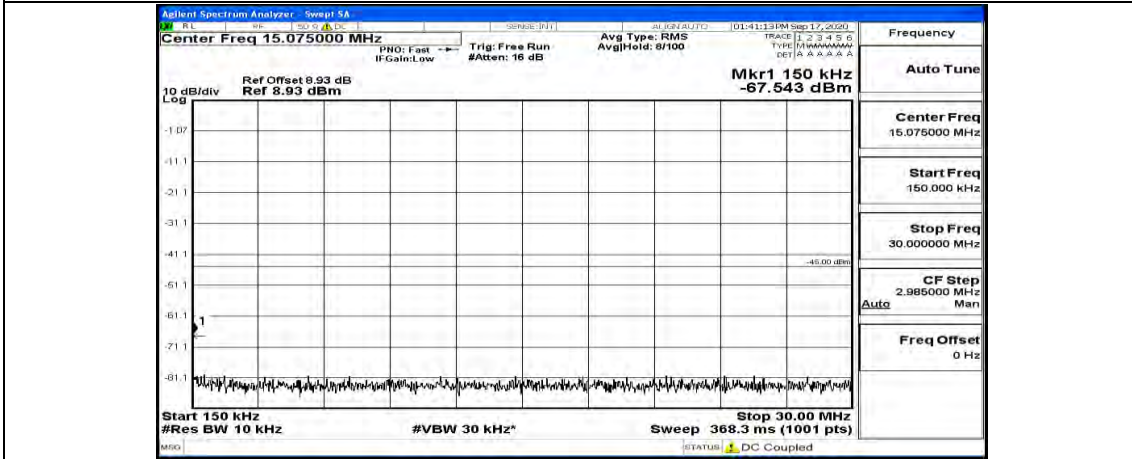

(Channel Bandwidth:15 MHz)\_HCH\_16QAM\_1RB#37

(Channel Bandwidth:15 MHz)\_HCH\_16QAM\_1RB#74

Channel Bandwidth: 20 MHz

(Channel Bandwidth:20 MHz)\_LCH\_QPSK\_1RB#99

(Channel Bandwidth:20 MHz)\_MCH\_QPSK\_1RB#0