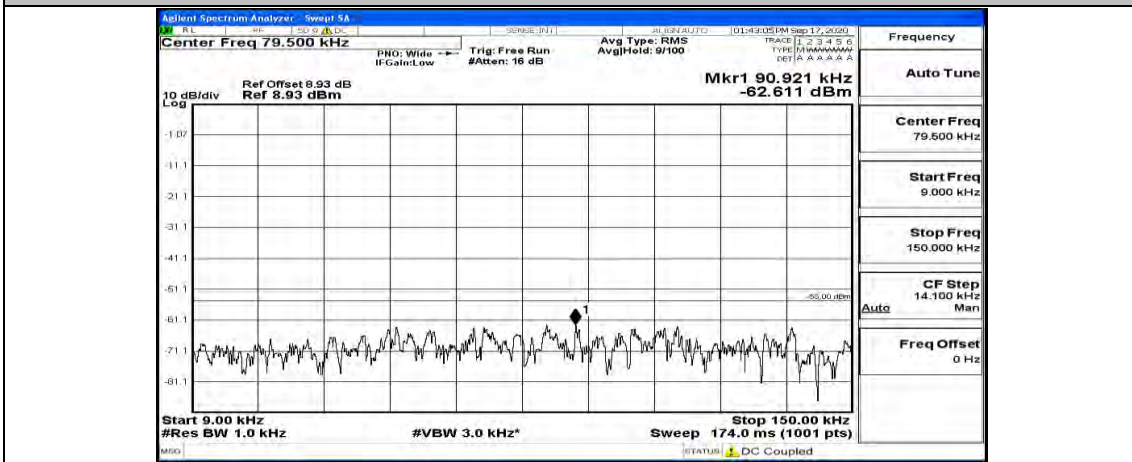

(Channel Bandwidth:20 MHz)_MCH_QPSK_1RB#49