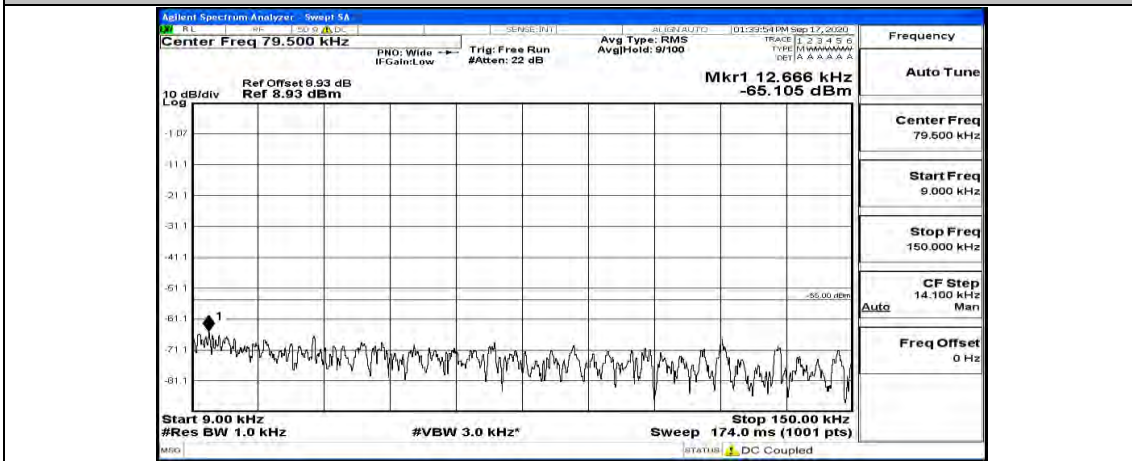

Channel Bandwidth: 10 MHz\_HCH\_16QAM\_1RB#49

### Channel Bandwidth: 15 MHz

(Channel Bandwidth:15 MHz)\_LCH\_QPSK\_1RB#74

(Channel Bandwidth:15 MHz)\_MCH\_QPSK\_1RB#0

(Channel Bandwidth:15 MHz)\_MCH\_QPSK\_1RB#37

(Channel Bandwidth:15 MHz)\_MCH\_QPSK\_1RB#74