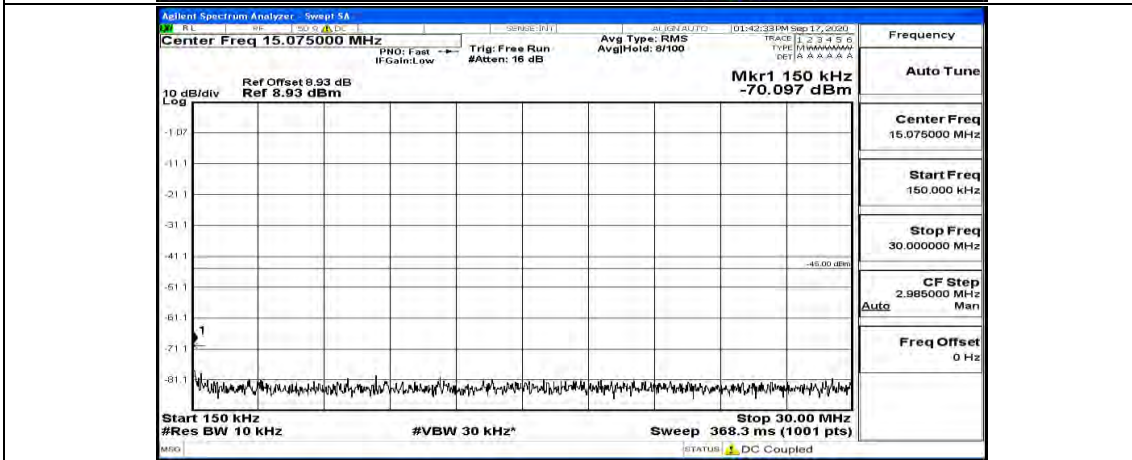

(Channel Bandwidth:20 MHz)\_LCH\_16QAM\_1RB#0

(Channel Bandwidth:20 MHz)\_LCH\_16QAM\_1RB#49

(Channel Bandwidth:20 MHz)\_LCH\_16QAM\_1RB#99

(Channel Bandwidth:20 MHz)\_MCH\_16QAM\_1RB#0

(Channel Bandwidth:20 MHz)\_MCH\_16QAM\_1RB#49