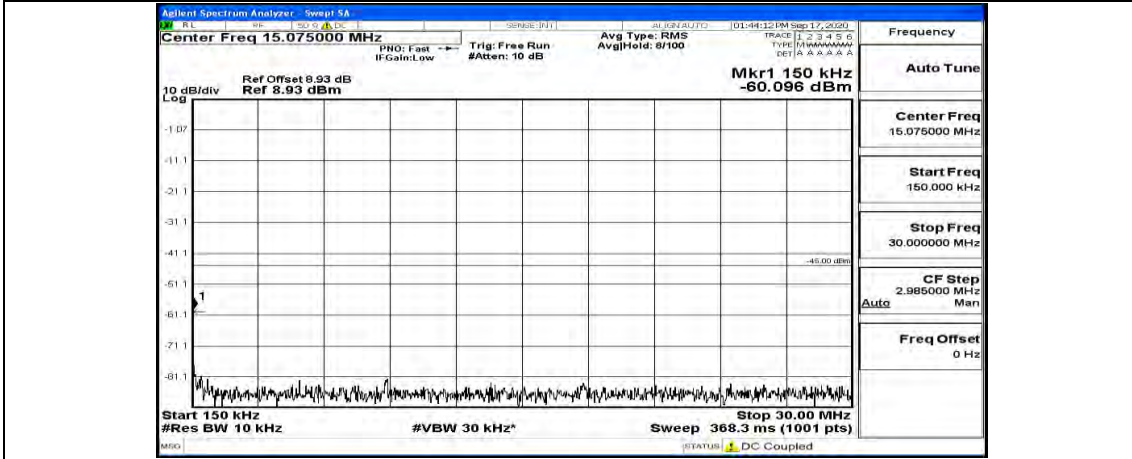

(Channel Bandwidth:20 MHz)_HCH_16QAM_1RB#0