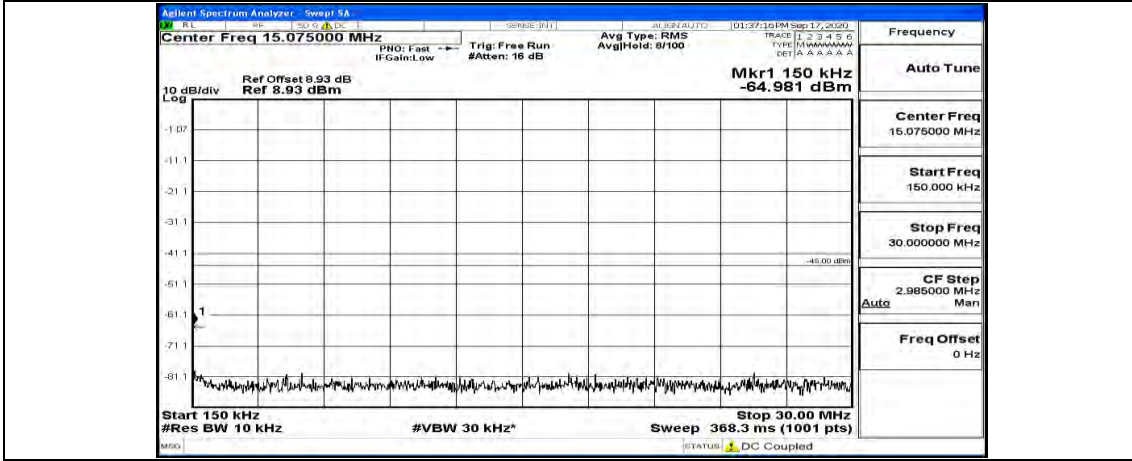

(Channel Bandwidth:15 MHz)\_LCH\_16QAM\_1RB#74

(Channel Bandwidth:15 MHz)\_MCH\_16QAM\_1RB#0

(Channel Bandwidth:15 MHz)\_MCH\_16QAM\_1RB#37

(Channel Bandwidth:15 MHz)\_MCH\_16QAM\_1RB#74

(Channel Bandwidth:15 MHz)\_HCH\_16QAM\_1RB#0