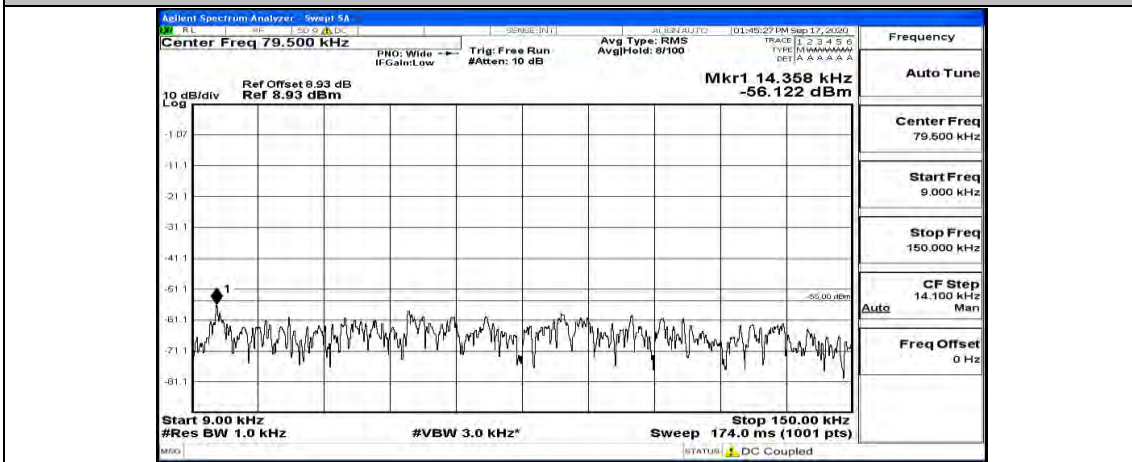

(Channel Bandwidth:20 MHz)\_MCH\_16QAM\_1RB#99

(Channel Bandwidth:20 MHz)\_HCH\_16QAM\_1RB#0

(Channel Bandwidth:20 MHz)\_HCH\_16QAM\_1RB#49

(Channel Bandwidth:20 MHz)\_HCH\_16QAM\_1RB#99