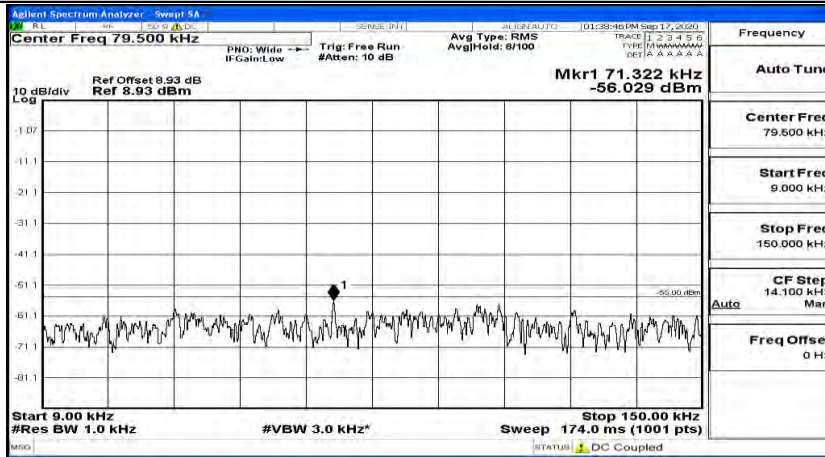

(Channel Bandwidth:15 MHz)_HCH_QPSK_1RB#0

(Channel Bandwidth:15 MHz)_HCH_QPSK_1RB#37