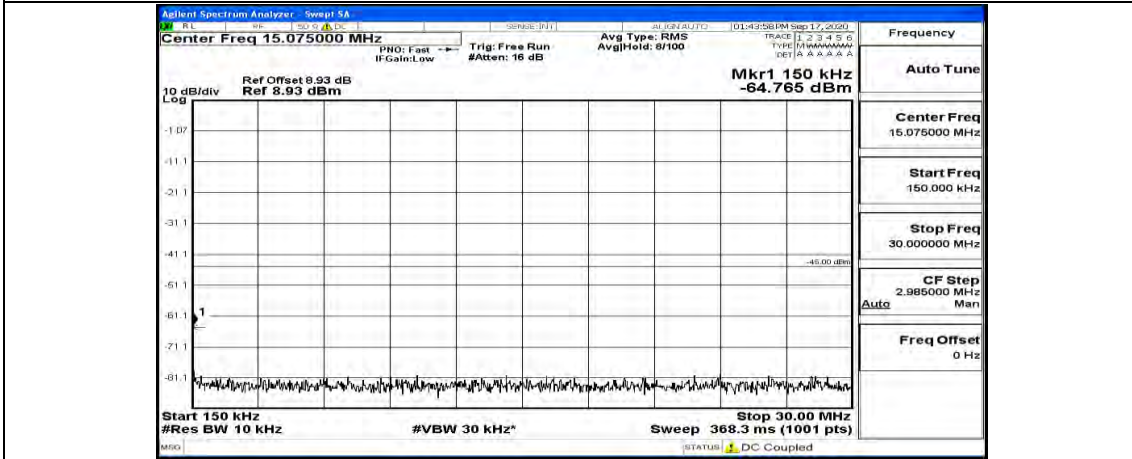

(Channel Bandwidth:20 MHz)\_LCH\_16QAM\_1RB#0

(Channel Bandwidth:20 MHz)\_LCH\_16QAM\_1RB#49

(Channel Bandwidth:20 MHz)\_LCH\_16QAM\_1RB#99

(Channel Bandwidth:20 MHz)\_MCH\_16QAM\_1RB#0

(Channel Bandwidth:20 MHz)\_MCH\_16QAM\_1RB#49