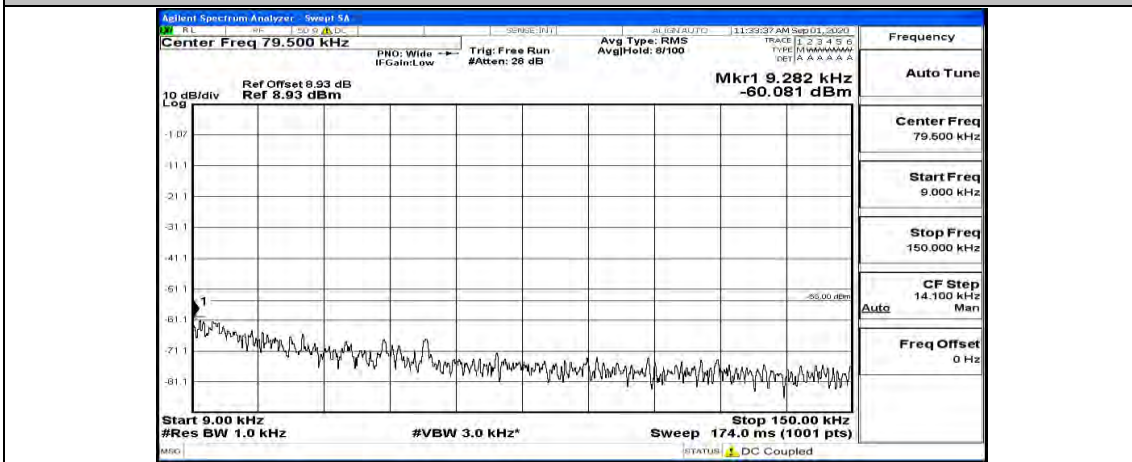

(Channel Bandwidth:15 MHz)_HCH_16QAM_1RB#37