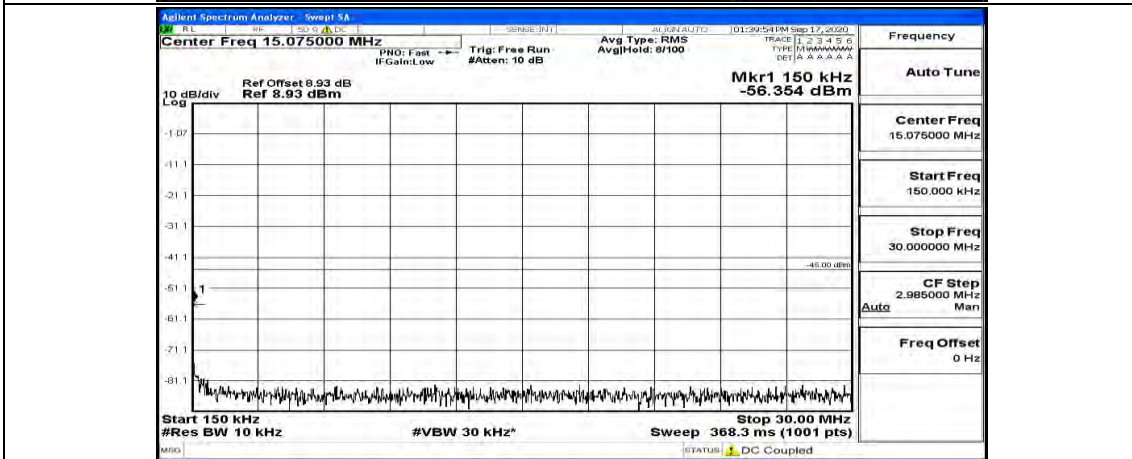

(Channel Bandwidth:15 MHz)_HCH_16QAM_1RB#37