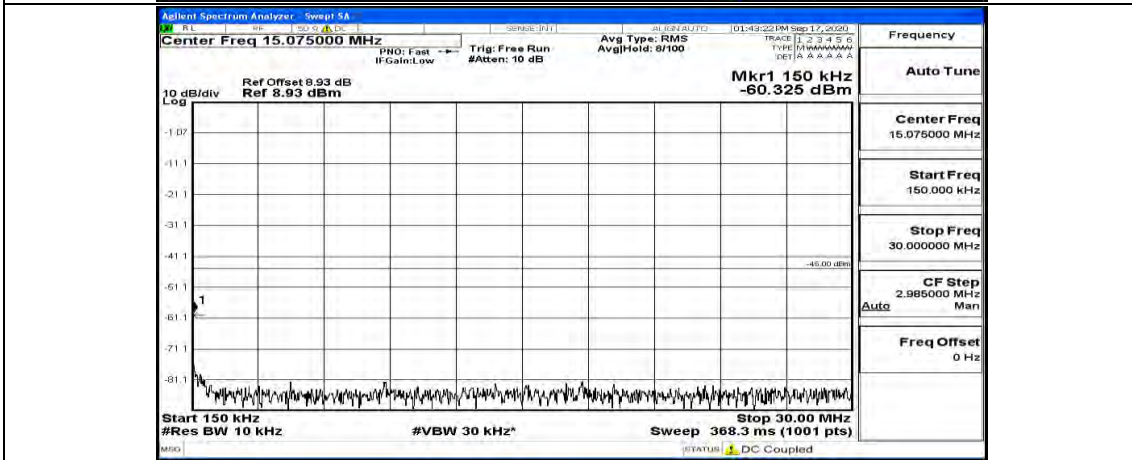

(Channel Bandwidth:20 MHz)_MCH_QPSK_1RB#99