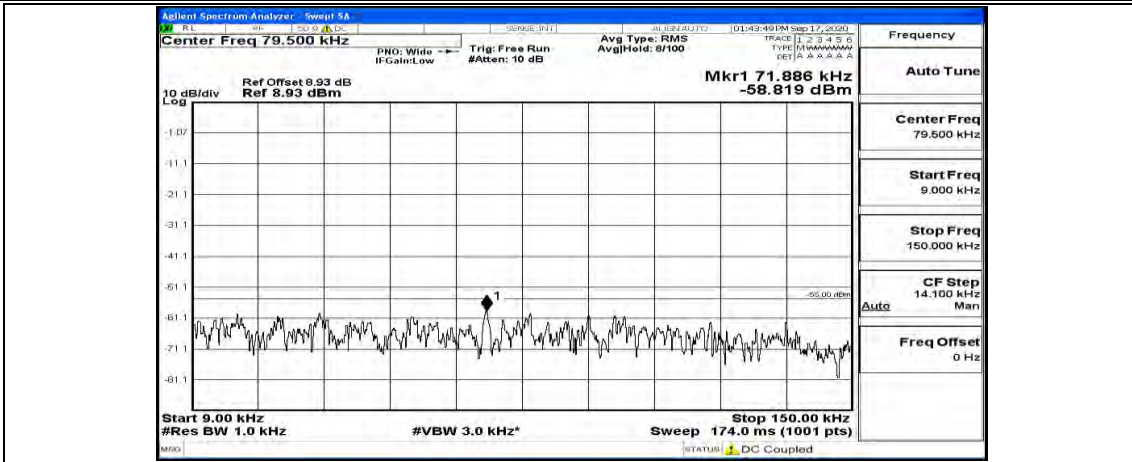

(Channel Bandwidth:20 MHz)\_LCH\_16QAM\_1RB#0

(Channel Bandwidth:20 MHz)\_LCH\_16QAM\_1RB#49

(Channel Bandwidth:20 MHz)\_LCH\_16QAM\_1RB#99

(Channel Bandwidth:20 MHz)\_MCH\_16QAM\_1RB#0

(Channel Bandwidth:20 MHz)\_MCH\_16QAM\_1RB#49