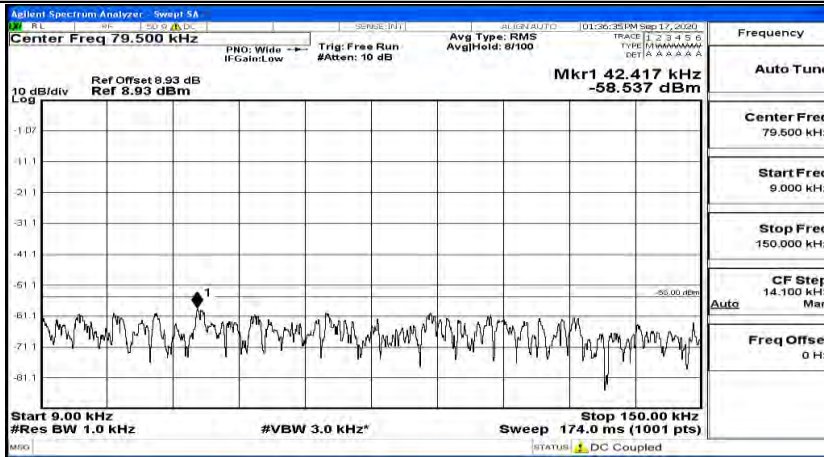

(Channel Bandwidth:15 MHz)_MCH_16QAM_1RB#0

(Channel Bandwidth:15 MHz)_MCH_16QAM_1RB#37