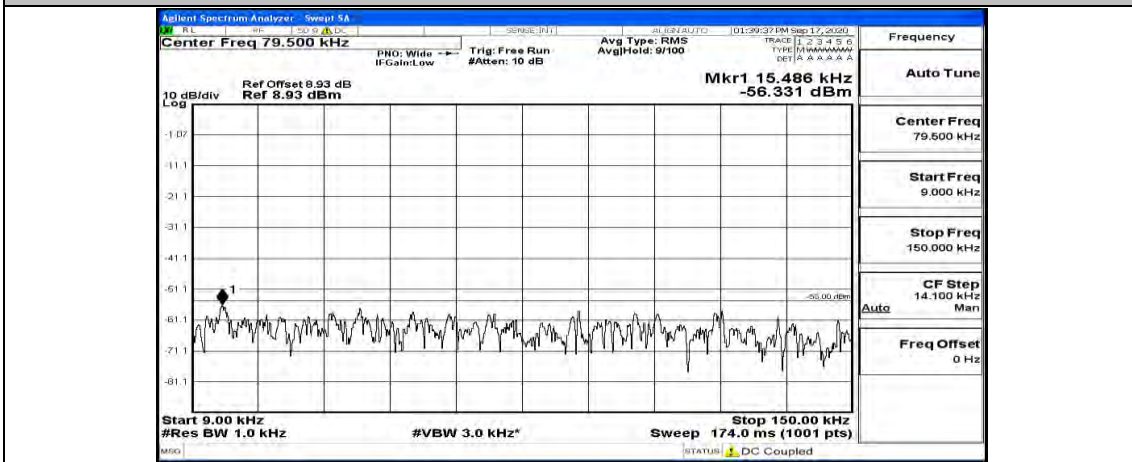

(Channel Bandwidth:15 MHz)\_LCH\_16QAM\_1RB#74

(Channel Bandwidth:15 MHz)\_MCH\_16QAM\_1RB#0

(Channel Bandwidth:15 MHz)\_MCH\_16QAM\_1RB#37

(Channel Bandwidth:15 MHz)\_MCH\_16QAM\_1RB#74

(Channel Bandwidth:15 MHz)\_HCH\_16QAM\_1RB#0