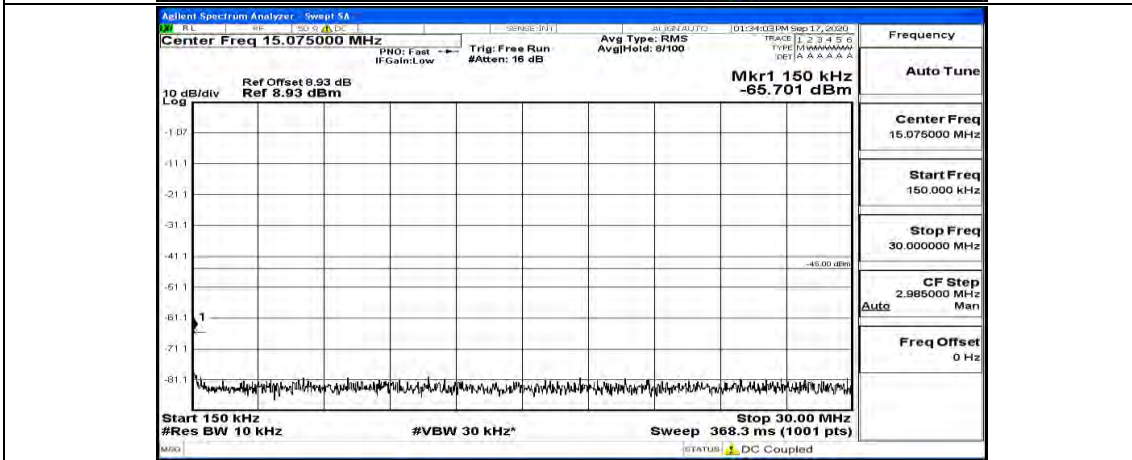

Channel Bandwidth: 10 MHz\_HCH\_16QAM\_1RB#49

### Channel Bandwidth: 15 MHz

(Channel Bandwidth:15 MHz)\_LCH\_QPSK\_1RB#74

(Channel Bandwidth:15 MHz)\_MCH\_QPSK\_1RB#0

(Channel Bandwidth:15 MHz)\_MCH\_QPSK\_1RB#37

(Channel Bandwidth:15 MHz)\_MCH\_QPSK\_1RB#74