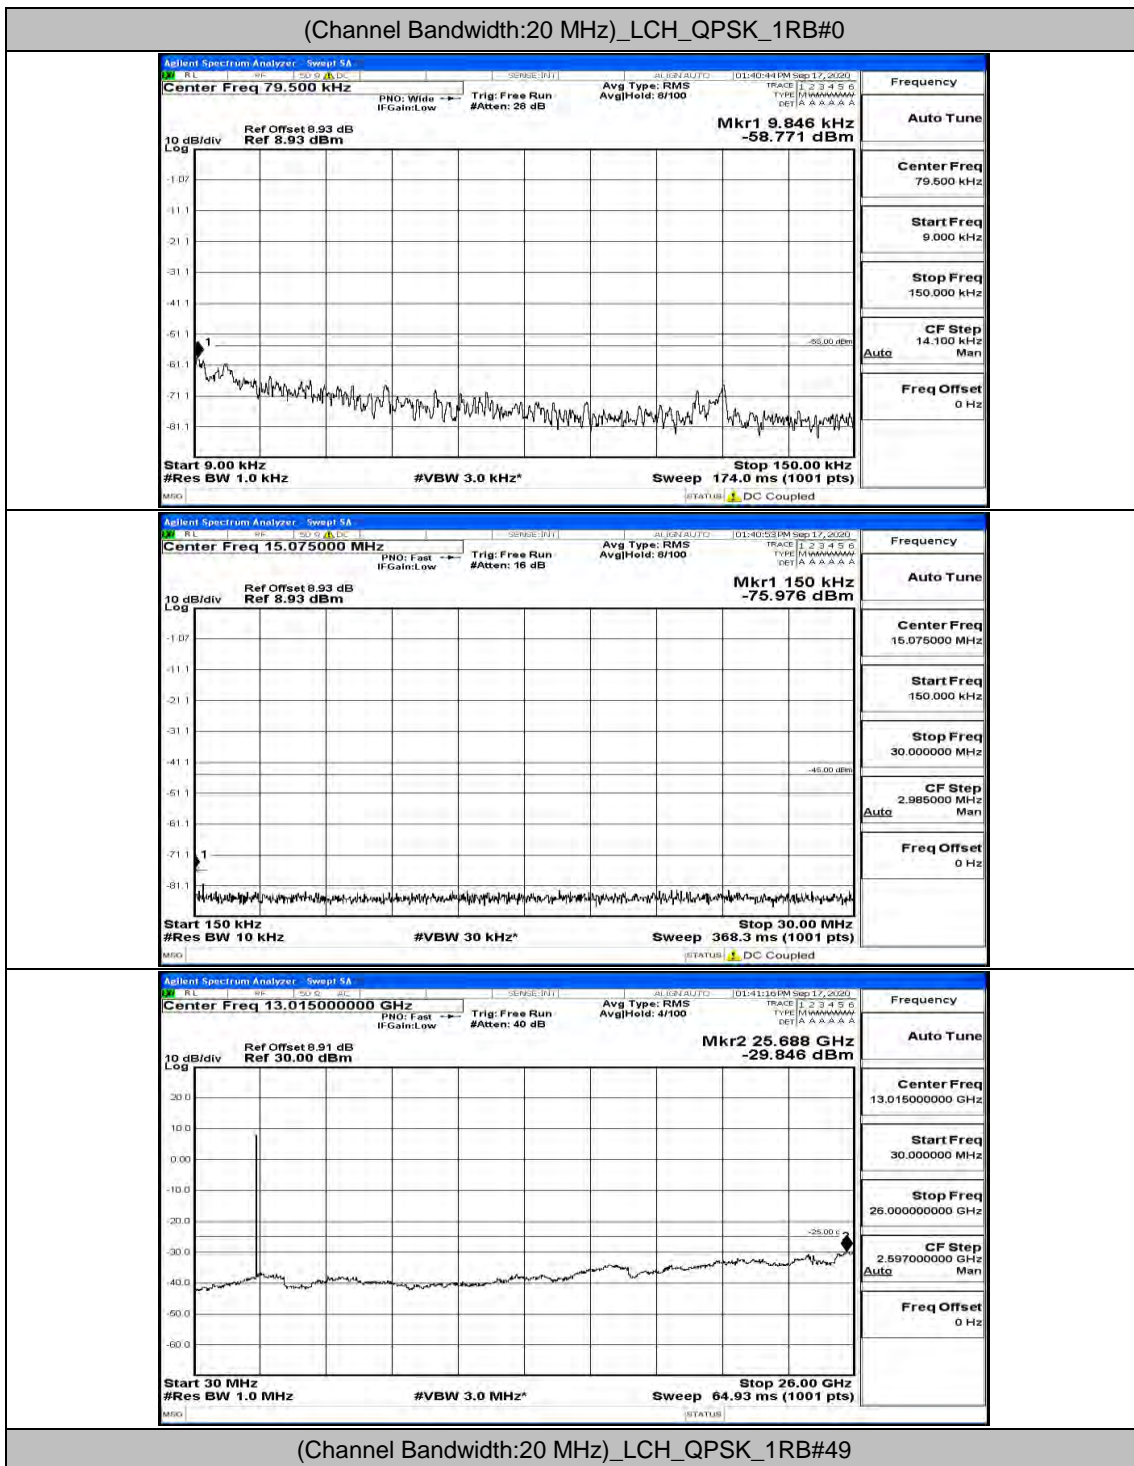

(Channel Bandwidth:15 MHz)\_HCH\_16QAM\_1RB#37

(Channel Bandwidth:15 MHz)\_HCH\_16QAM\_1RB#74

Channel Bandwidth: 20 MHz

(Channel Bandwidth:20 MHz)\_LCH\_QPSK\_1RB#99

(Channel Bandwidth:20 MHz)\_MCH\_QPSK\_1RB#0