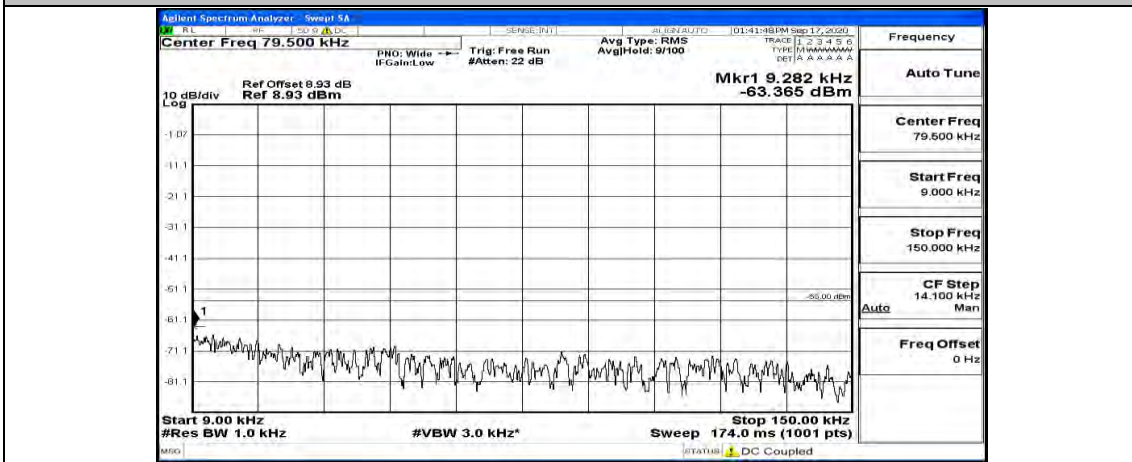

(Channel Bandwidth:20 MHz)_LCH_16QAM_1RB#0