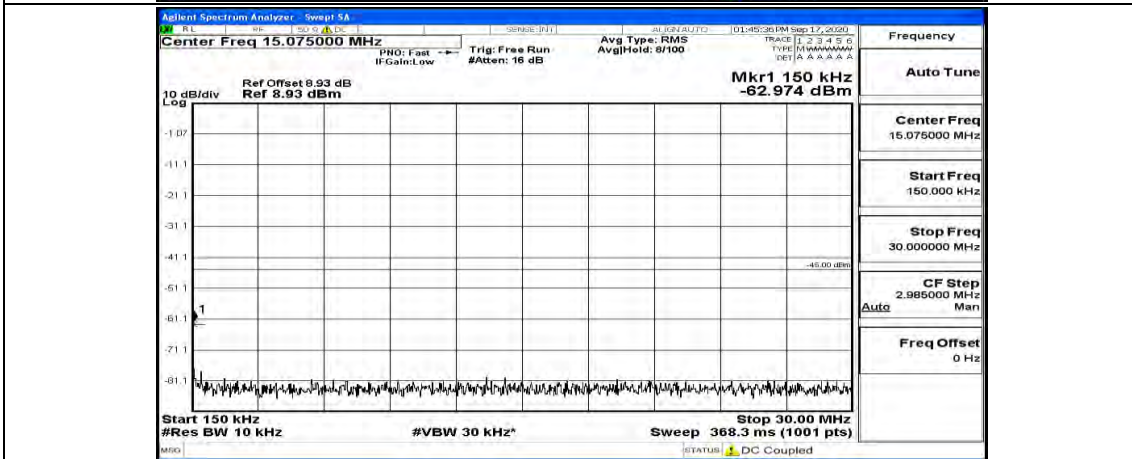

(Channel Bandwidth:20 MHz)\_MCH\_16QAM\_1RB#99

(Channel Bandwidth:20 MHz)\_HCH\_16QAM\_1RB#0

(Channel Bandwidth:20 MHz)\_HCH\_16QAM\_1RB#49

(Channel Bandwidth:20 MHz)\_HCH\_16QAM\_1RB#99