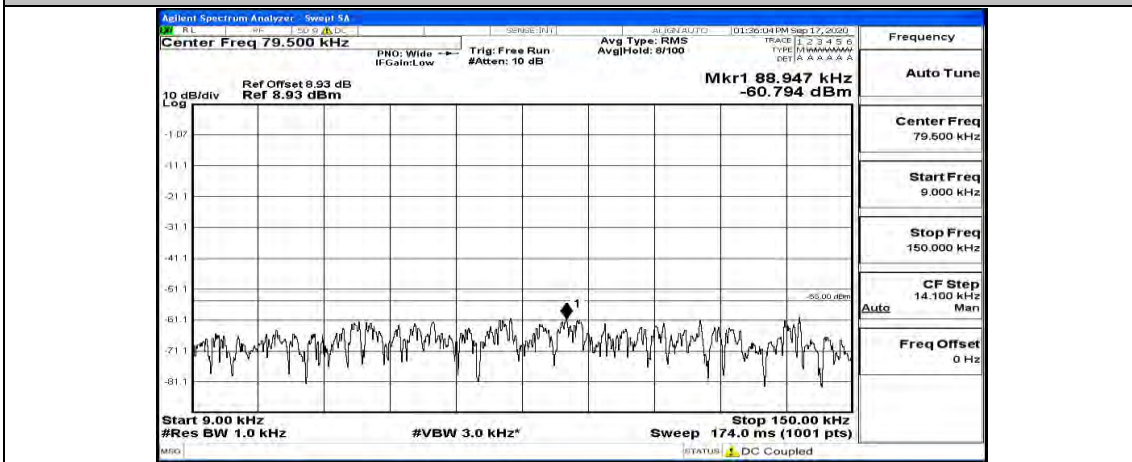

### Channel Bandwidth: 15 MHz

(Channel Bandwidth:15 MHz)\_LCH\_QPSK\_1RB#74

(Channel Bandwidth:15 MHz)\_MCH\_QPSK\_1RB#0

(Channel Bandwidth:15 MHz)\_MCH\_QPSK\_1RB#37

(Channel Bandwidth:15 MHz)\_MCH\_QPSK\_1RB#74