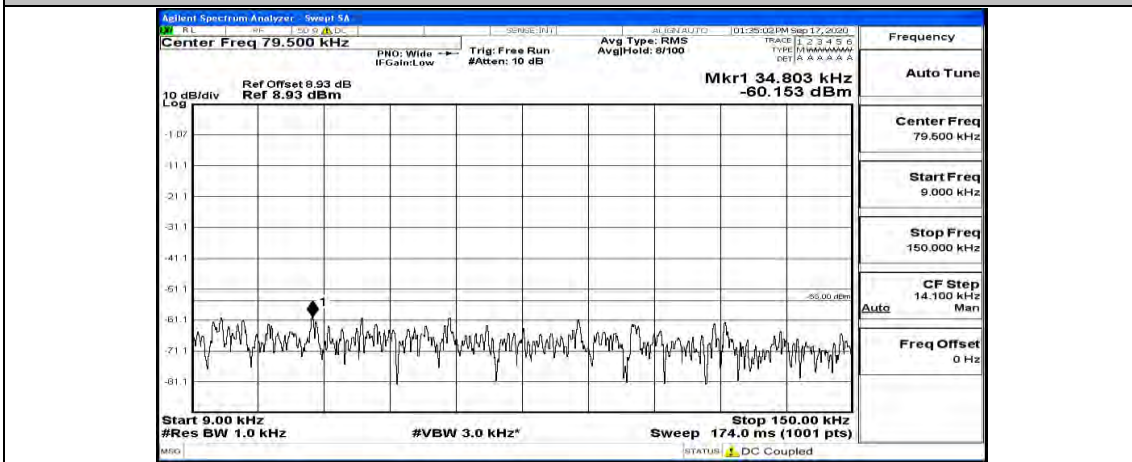

(Channel Bandwidth:15 MHz)\_HCH\_QPSK\_1RB#0

(Channel Bandwidth:15 MHz)\_HCH\_QPSK\_1RB#37

(Channel Bandwidth:15 MHz)\_HCH\_QPSK\_1RB#74

(Channel Bandwidth:15 MHz)\_LCH\_16QAM\_1RB#0

(Channel Bandwidth:15 MHz)\_LCH\_16QAM\_1RB#37