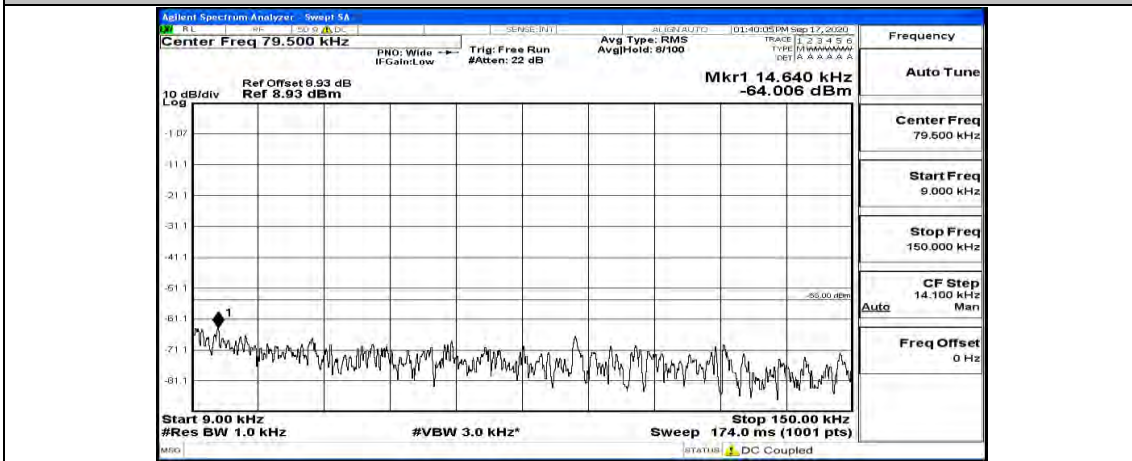

(Channel Bandwidth:15 MHz)_HCH_16QAM_1RB#74