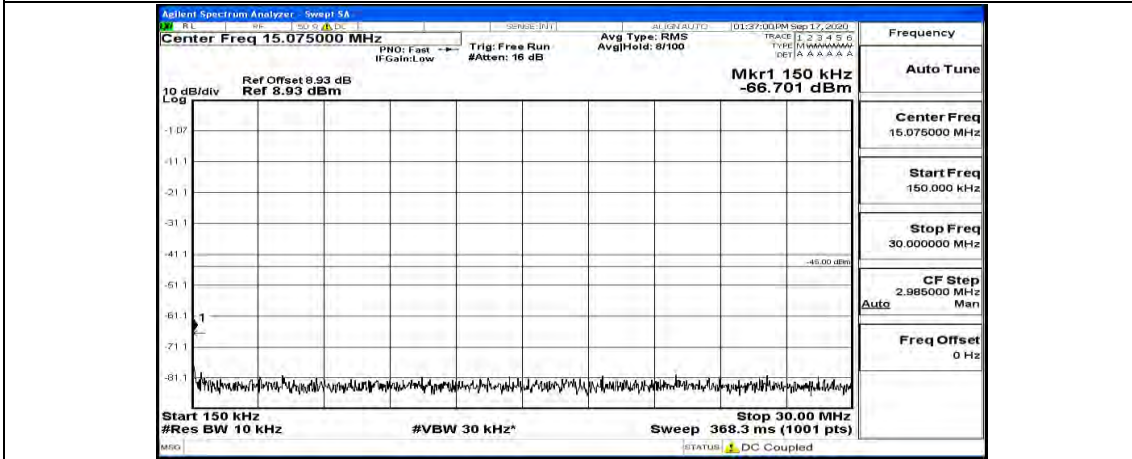

(Channel Bandwidth:15 MHz)\_LCH\_16QAM\_1RB#74

(Channel Bandwidth:15 MHz)\_MCH\_16QAM\_1RB#0

(Channel Bandwidth:15 MHz)\_MCH\_16QAM\_1RB#37

(Channel Bandwidth:15 MHz)\_MCH\_16QAM\_1RB#74

(Channel Bandwidth:15 MHz)\_HCH\_16QAM\_1RB#0