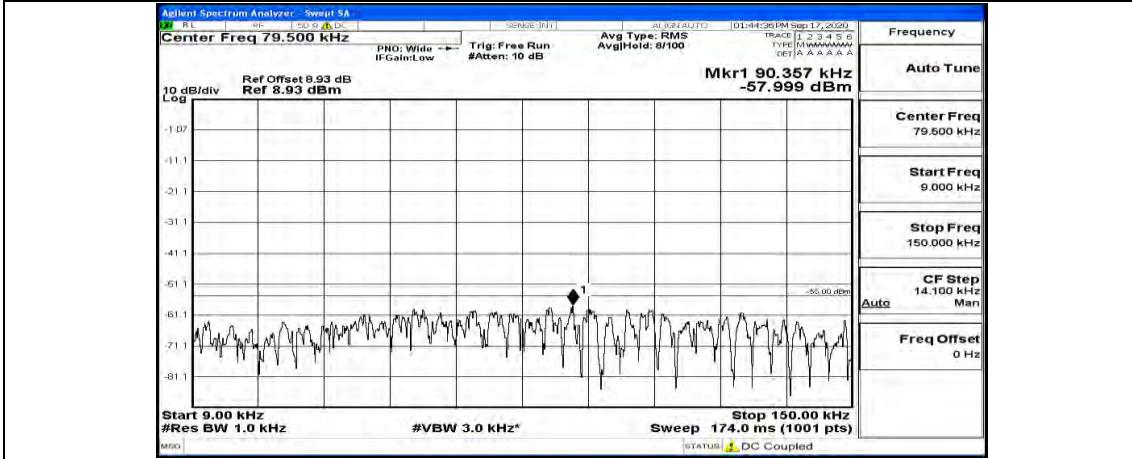

(Channel Bandwidth:20 MHz)\_MCH\_QPSK\_1RB#49

(Channel Bandwidth:20 MHz)\_MCH\_QPSK\_1RB#99

(Channel Bandwidth:20 MHz)\_HCH\_QPSK\_1RB#0

(Channel Bandwidth:20 MHz)\_HCH\_QPSK\_1RB#49

(Channel Bandwidth:20 MHz)\_HCH\_QPSK\_1RB#99