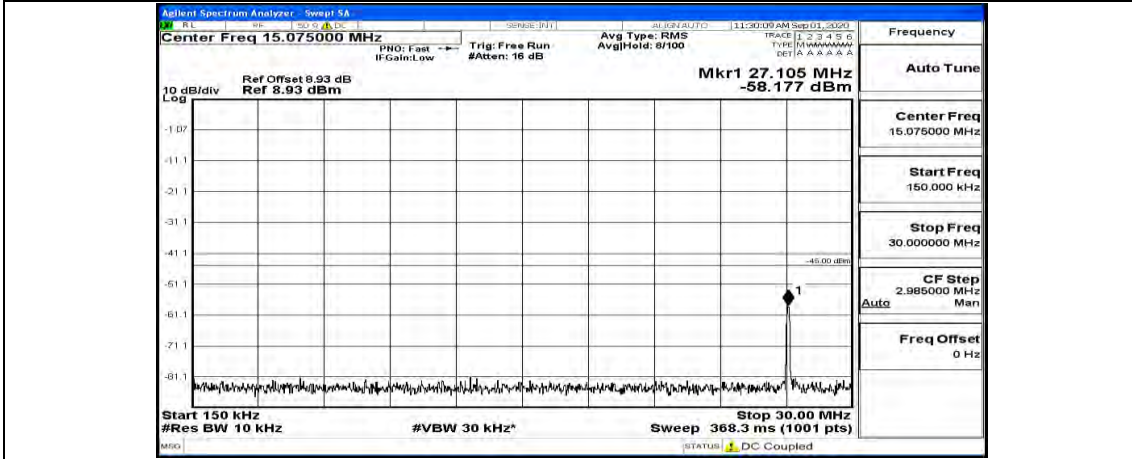

### Channel Bandwidth: 15 MHz

(Channel Bandwidth:15 MHz)\_LCH\_QPSK\_1RB#74

(Channel Bandwidth:15 MHz)\_MCH\_QPSK\_1RB#0

(Channel Bandwidth:15 MHz)\_MCH\_QPSK\_1RB#37

(Channel Bandwidth:15 MHz)\_MCH\_QPSK\_1RB#74

(Channel Bandwidth:15 MHz)\_HCH\_QPSK\_1RB#0

(Channel Bandwidth:15 MHz)\_HCH\_QPSK\_1RB#37

(Channel Bandwidth:15 MHz)\_HCH\_QPSK\_1RB#74

(Channel Bandwidth:15 MHz)\_LCH\_16QAM\_1RB#0

(Channel Bandwidth:15 MHz)\_LCH\_16QAM\_1RB#37