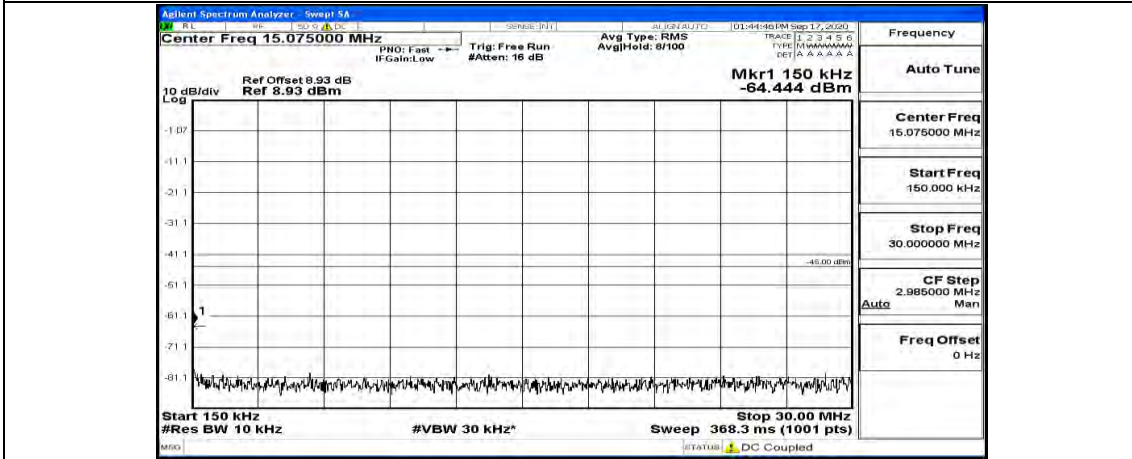

(Channel Bandwidth:20 MHz)\_MCH\_QPSK\_1RB#49

(Channel Bandwidth:20 MHz)\_MCH\_QPSK\_1RB#99

(Channel Bandwidth:20 MHz)\_HCH\_QPSK\_1RB#0

(Channel Bandwidth:20 MHz)\_HCH\_QPSK\_1RB#49

(Channel Bandwidth:20 MHz)\_HCH\_QPSK\_1RB#99