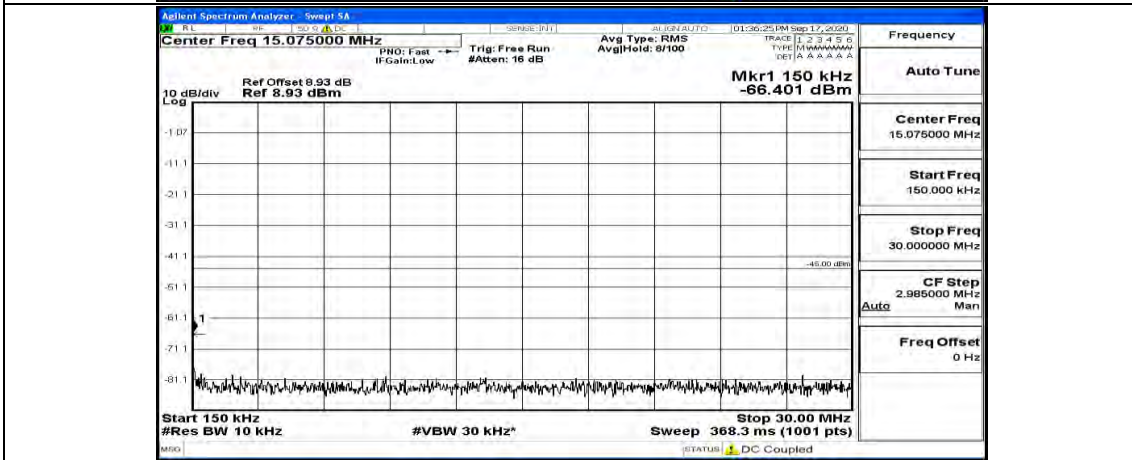

### Channel Bandwidth: 15 MHz

(Channel Bandwidth:15 MHz)\_LCH\_QPSK\_1RB#74

(Channel Bandwidth:15 MHz)\_MCH\_QPSK\_1RB#0

(Channel Bandwidth:15 MHz)\_MCH\_QPSK\_1RB#37

(Channel Bandwidth:15 MHz)\_MCH\_QPSK\_1RB#74