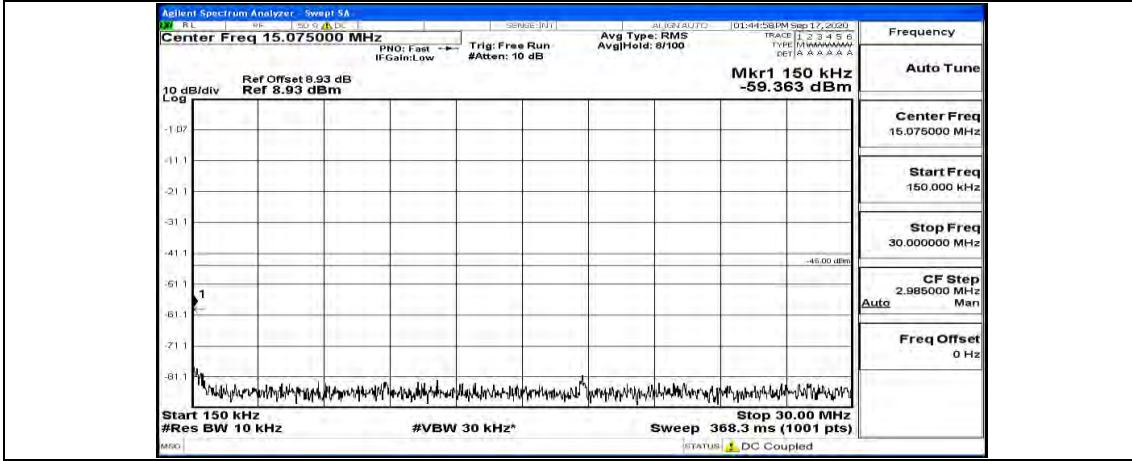

(Channel Bandwidth:20 MHz)\_MCH\_QPSK\_1RB#49

(Channel Bandwidth:20 MHz)\_MCH\_QPSK\_1RB#99

(Channel Bandwidth:20 MHz)\_HCH\_QPSK\_1RB#0

(Channel Bandwidth:20 MHz)\_HCH\_QPSK\_1RB#49

(Channel Bandwidth:20 MHz)\_HCH\_QPSK\_1RB#99