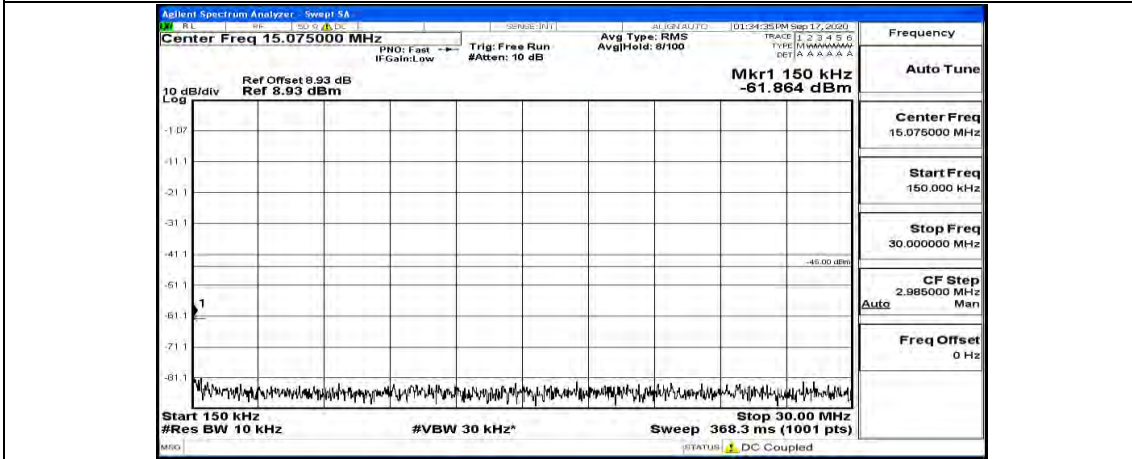

Channel Bandwidth: 10 MHz\_HCH\_16QAM\_1RB#49

### Channel Bandwidth: 15 MHz

(Channel Bandwidth:15 MHz)\_LCH\_QPSK\_1RB#74

(Channel Bandwidth:15 MHz)\_MCH\_QPSK\_1RB#0

(Channel Bandwidth:15 MHz)\_MCH\_QPSK\_1RB#37

(Channel Bandwidth:15 MHz)\_MCH\_QPSK\_1RB#74