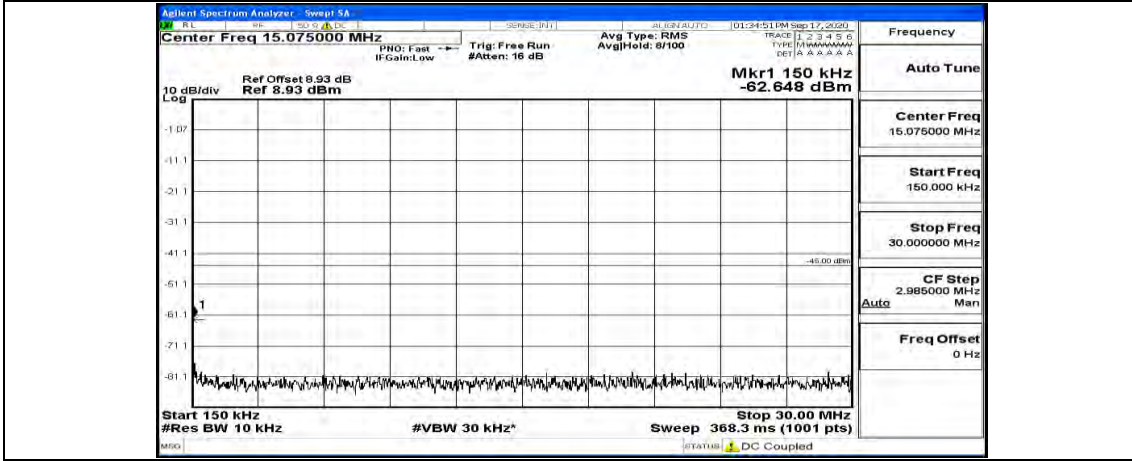

### Channel Bandwidth: 15 MHz

(Channel Bandwidth:15 MHz)\_LCH\_QPSK\_1RB#74

(Channel Bandwidth:15 MHz)\_MCH\_QPSK\_1RB#0

(Channel Bandwidth:15 MHz)\_MCH\_QPSK\_1RB#37

(Channel Bandwidth:15 MHz)\_MCH\_QPSK\_1RB#74