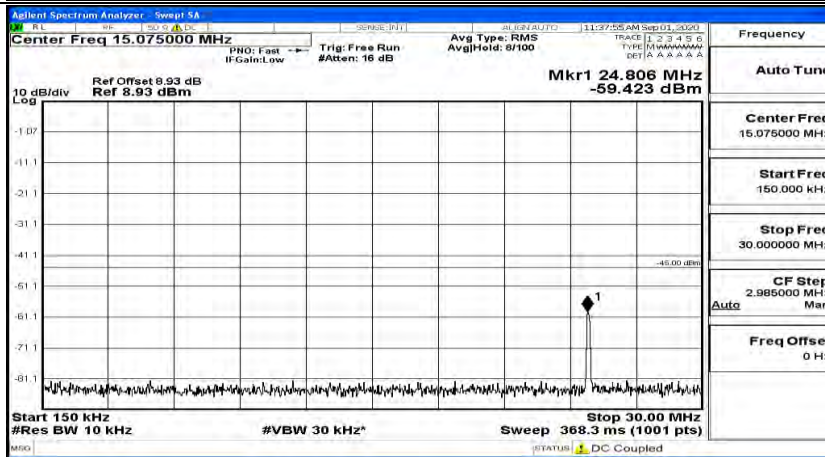

(Channel Bandwidth:20 MHz)\_LCH\_16QAM\_1RB#0

(Channel Bandwidth:20 MHz)\_LCH\_16QAM\_1RB#49

(Channel Bandwidth:20 MHz)\_LCH\_16QAM\_1RB#99

(Channel Bandwidth:20 MHz)\_MCH\_16QAM\_1RB#0

(Channel Bandwidth:20 MHz)\_MCH\_16QAM\_1RB#49