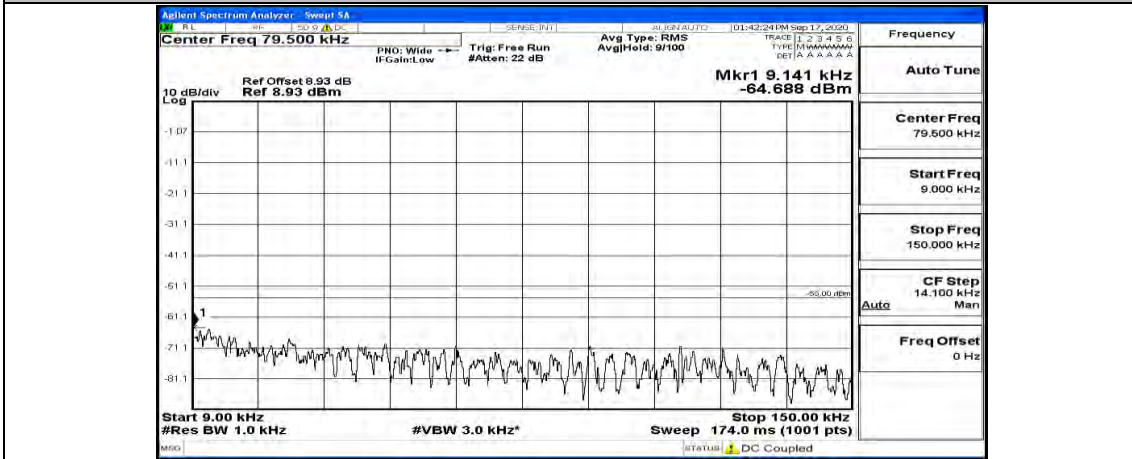

(Channel Bandwidth:20 MHz)\_LCH\_16QAM\_1RB#0

(Channel Bandwidth:20 MHz)\_LCH\_16QAM\_1RB#49

(Channel Bandwidth:20 MHz)\_LCH\_16QAM\_1RB#99

(Channel Bandwidth:20 MHz)\_MCH\_16QAM\_1RB#0

(Channel Bandwidth:20 MHz)\_MCH\_16QAM\_1RB#49