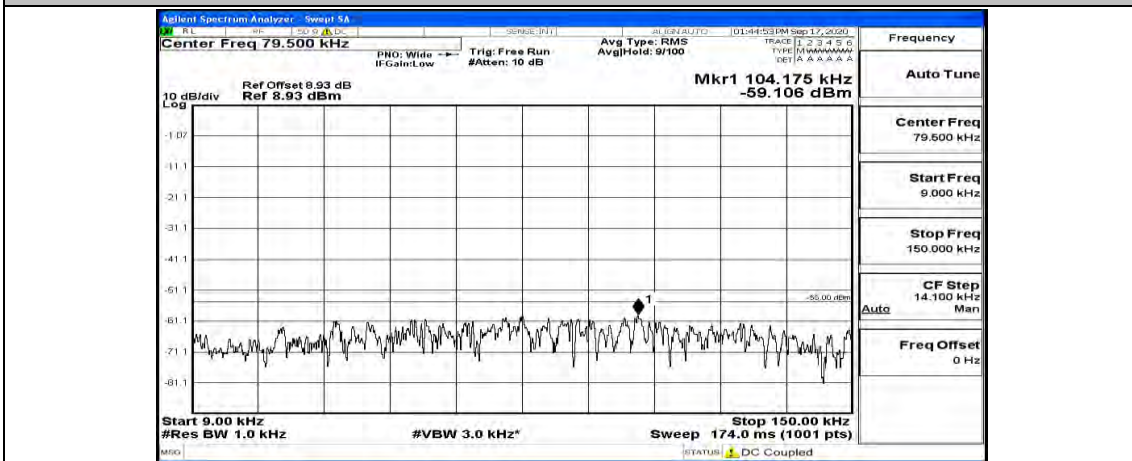

(Channel Bandwidth:20 MHz)\_MCH\_QPSK\_1RB#49

(Channel Bandwidth:20 MHz)\_MCH\_QPSK\_1RB#99

(Channel Bandwidth:20 MHz)\_HCH\_QPSK\_1RB#0

(Channel Bandwidth:20 MHz)\_HCH\_QPSK\_1RB#49

(Channel Bandwidth:20 MHz)\_HCH\_QPSK\_1RB#99