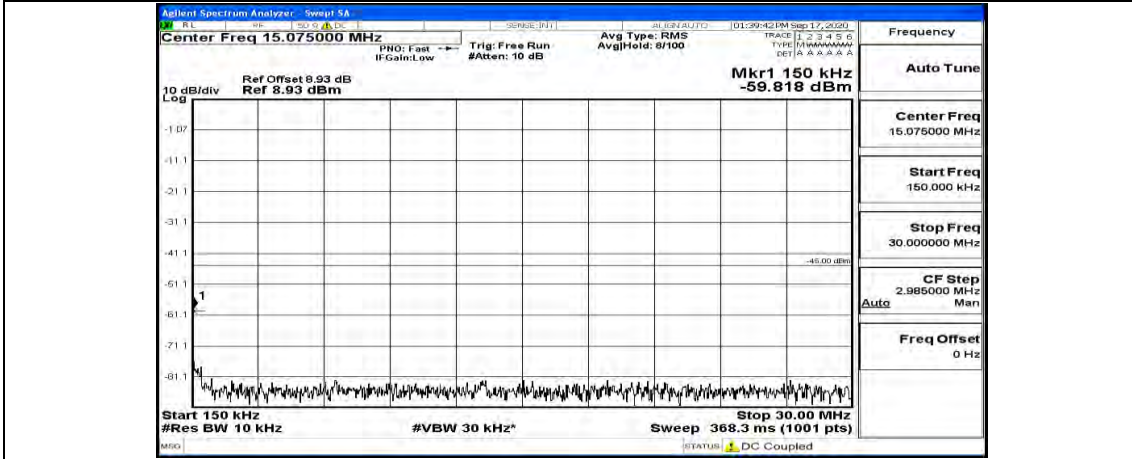

(Channel Bandwidth:15 MHz)\_LCH\_16QAM\_1RB#74

(Channel Bandwidth:15 MHz)\_MCH\_16QAM\_1RB#0

(Channel Bandwidth:15 MHz)\_MCH\_16QAM\_1RB#37

(Channel Bandwidth:15 MHz)\_MCH\_16QAM\_1RB#74

(Channel Bandwidth:15 MHz)\_HCH\_16QAM\_1RB#0