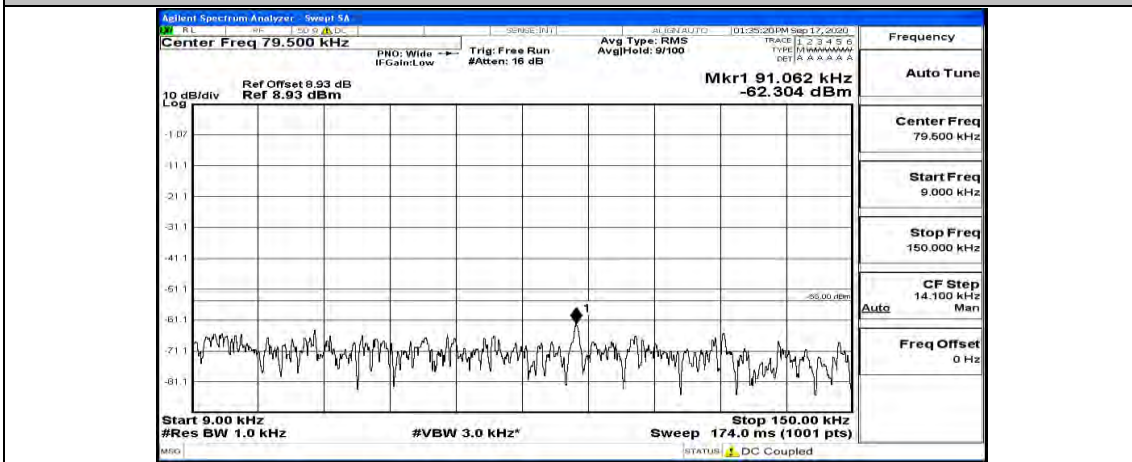

(Channel Bandwidth:15 MHz)\_HCH\_QPSK\_1RB#0

(Channel Bandwidth:15 MHz)\_HCH\_QPSK\_1RB#37

(Channel Bandwidth:15 MHz)\_HCH\_QPSK\_1RB#74

(Channel Bandwidth:15 MHz)\_LCH\_16QAM\_1RB#0

(Channel Bandwidth:15 MHz)\_LCH\_16QAM\_1RB#37