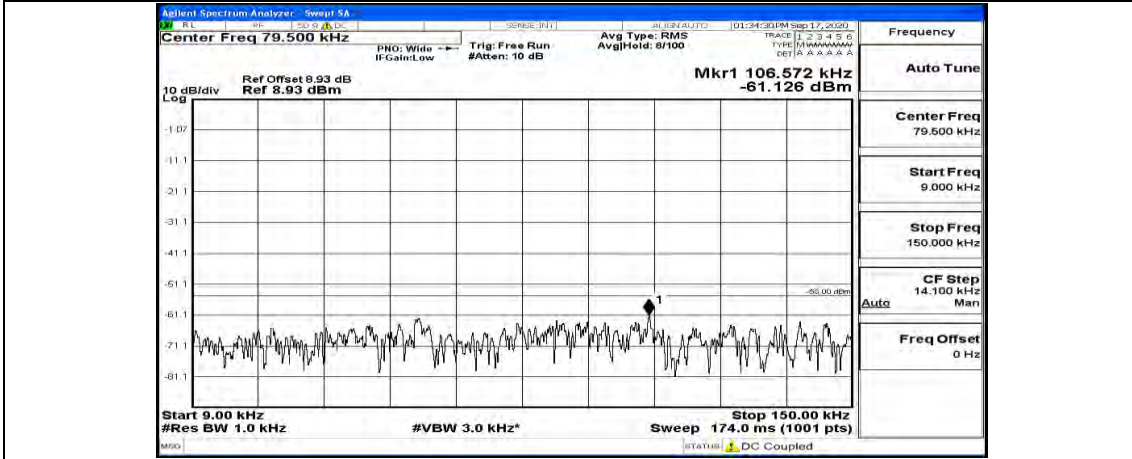

Channel Bandwidth: 10 MHz\_HCH\_16QAM\_1RB#49

### Channel Bandwidth: 15 MHz

(Channel Bandwidth:15 MHz)\_LCH\_QPSK\_1RB#74

(Channel Bandwidth:15 MHz)\_MCH\_QPSK\_1RB#0

(Channel Bandwidth:15 MHz)\_MCH\_QPSK\_1RB#37

(Channel Bandwidth:15 MHz)\_MCH\_QPSK\_1RB#74