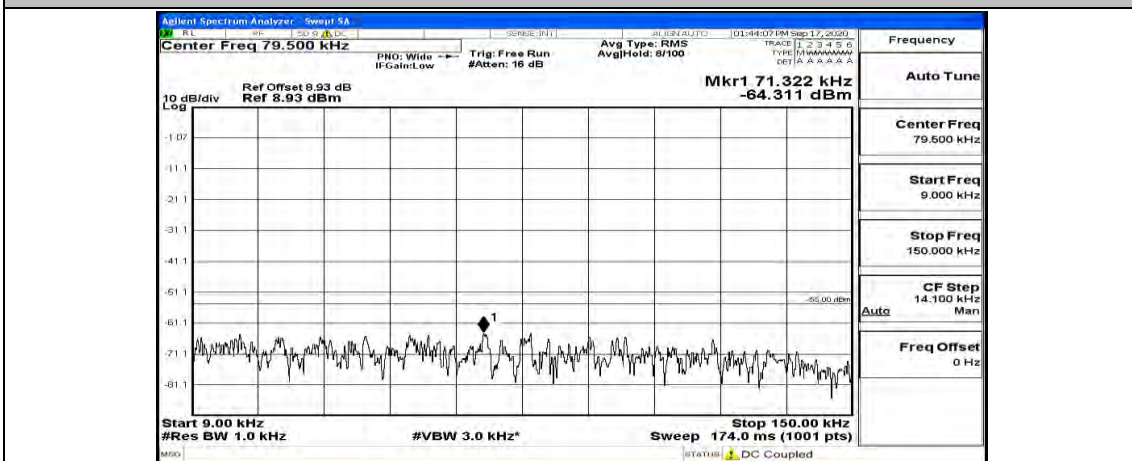

(Channel Bandwidth:20 MHz)_MCH_16QAM_1RB#99