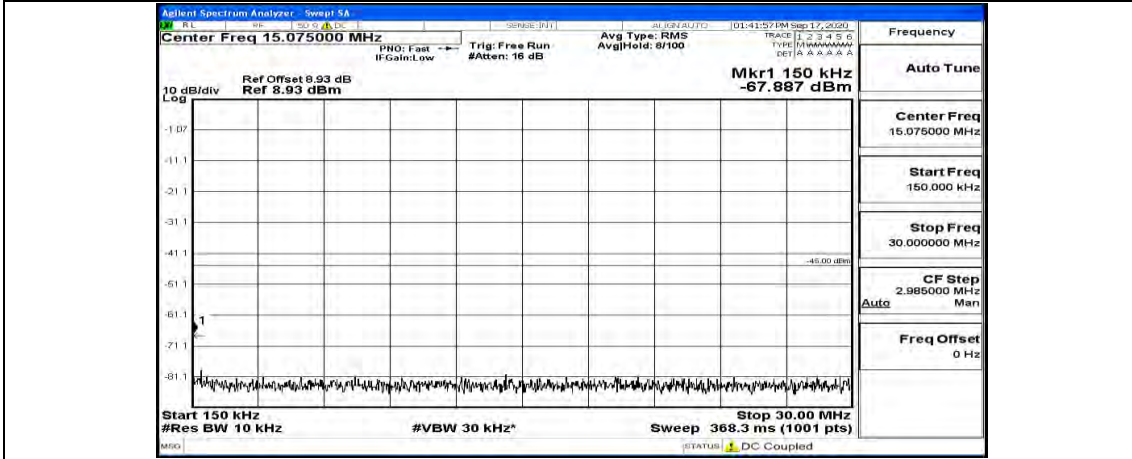

(Channel Bandwidth:20 MHz)_LCH_16QAM_1RB#49