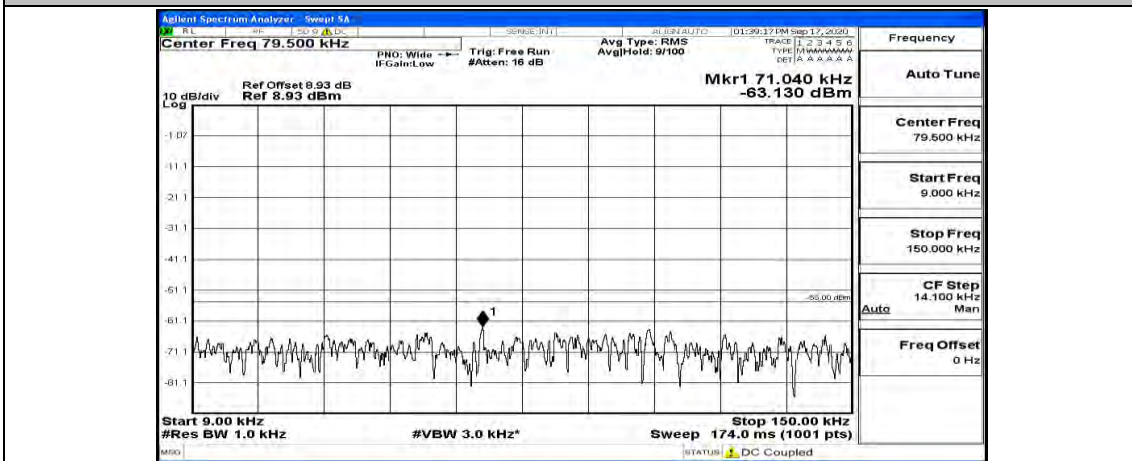

(Channel Bandwidth:15 MHz)_HCH_QPSK_1RB#74