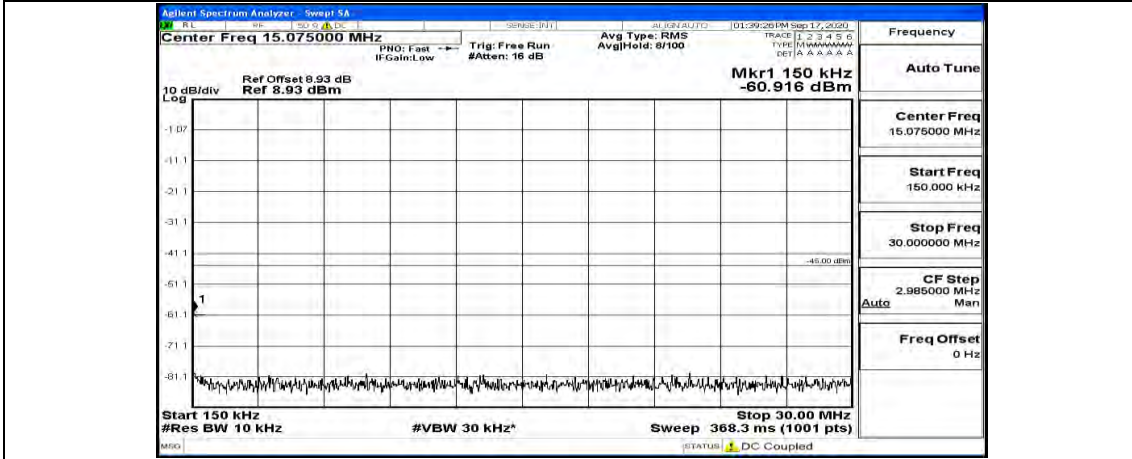

(Channel Bandwidth:15 MHz)\_HCH\_QPSK\_1RB#0

(Channel Bandwidth:15 MHz)\_HCH\_QPSK\_1RB#37

(Channel Bandwidth:15 MHz)\_HCH\_QPSK\_1RB#74

(Channel Bandwidth:15 MHz)\_LCH\_16QAM\_1RB#0

(Channel Bandwidth:15 MHz)\_LCH\_16QAM\_1RB#37