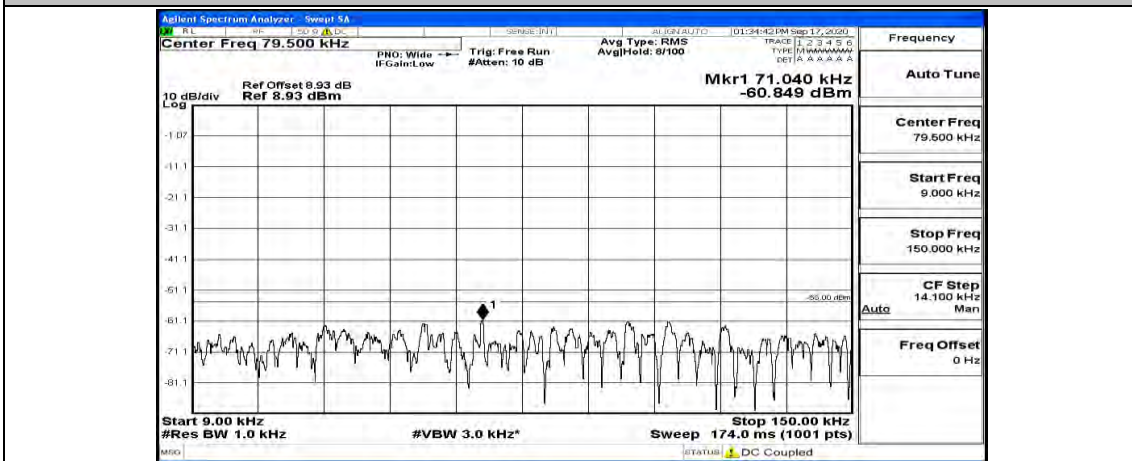

Channel Bandwidth: 10 MHz\_HCH\_16QAM\_1RB#49

### Channel Bandwidth: 15 MHz

(Channel Bandwidth:15 MHz)\_LCH\_QPSK\_1RB#74

(Channel Bandwidth:15 MHz)\_MCH\_QPSK\_1RB#0

(Channel Bandwidth:15 MHz)\_MCH\_QPSK\_1RB#37

(Channel Bandwidth:15 MHz)\_MCH\_QPSK\_1RB#74