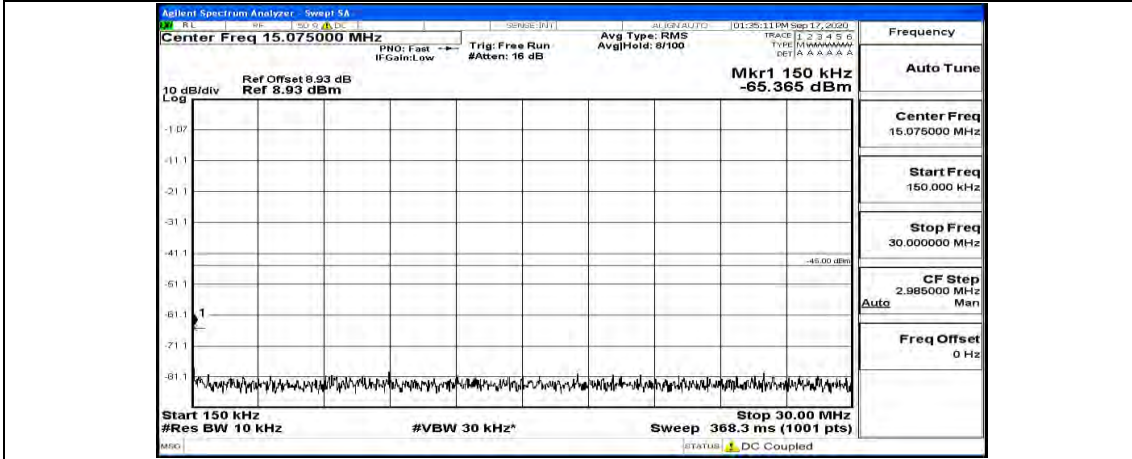

(Channel Bandwidth:15 MHz)\_HCH\_QPSK\_1RB#0

(Channel Bandwidth:15 MHz)\_HCH\_QPSK\_1RB#37

(Channel Bandwidth:15 MHz)\_HCH\_QPSK\_1RB#74

(Channel Bandwidth:15 MHz)\_LCH\_16QAM\_1RB#0

(Channel Bandwidth:15 MHz)\_LCH\_16QAM\_1RB#37