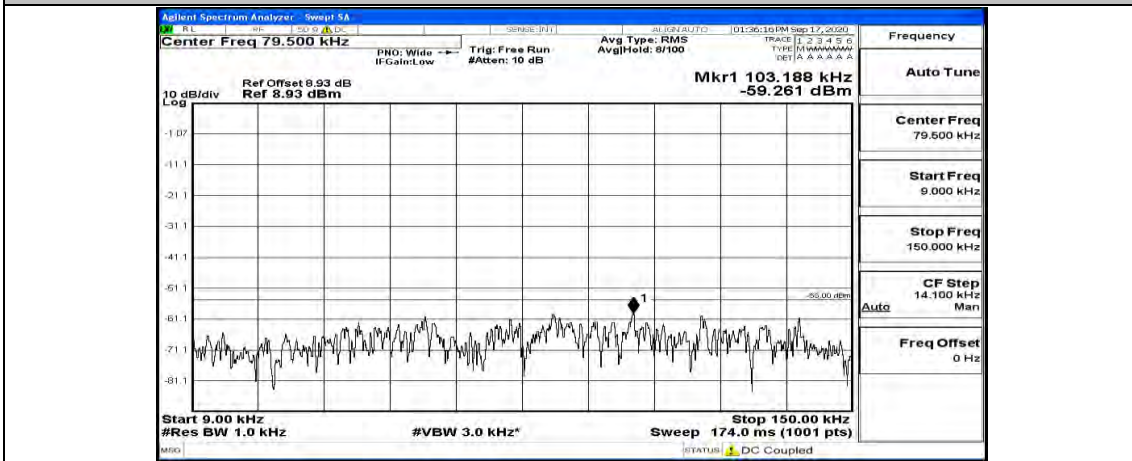

### Channel Bandwidth: 15 MHz

(Channel Bandwidth:15 MHz)\_LCH\_QPSK\_1RB#74

(Channel Bandwidth:15 MHz)\_MCH\_QPSK\_1RB#0

(Channel Bandwidth:15 MHz)\_MCH\_QPSK\_1RB#37

(Channel Bandwidth:15 MHz)\_MCH\_QPSK\_1RB#74