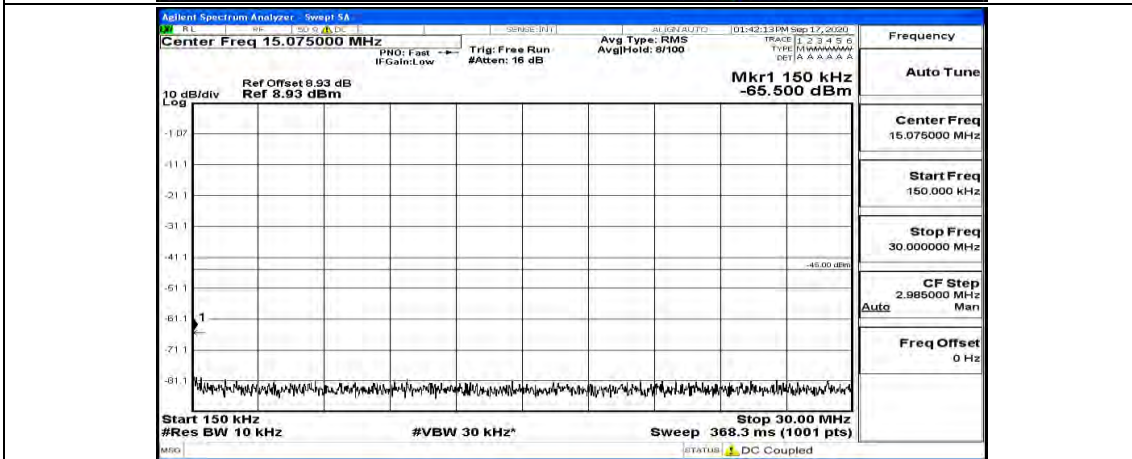

(Channel Bandwidth:20 MHz)_LCH_16QAM_1RB#49