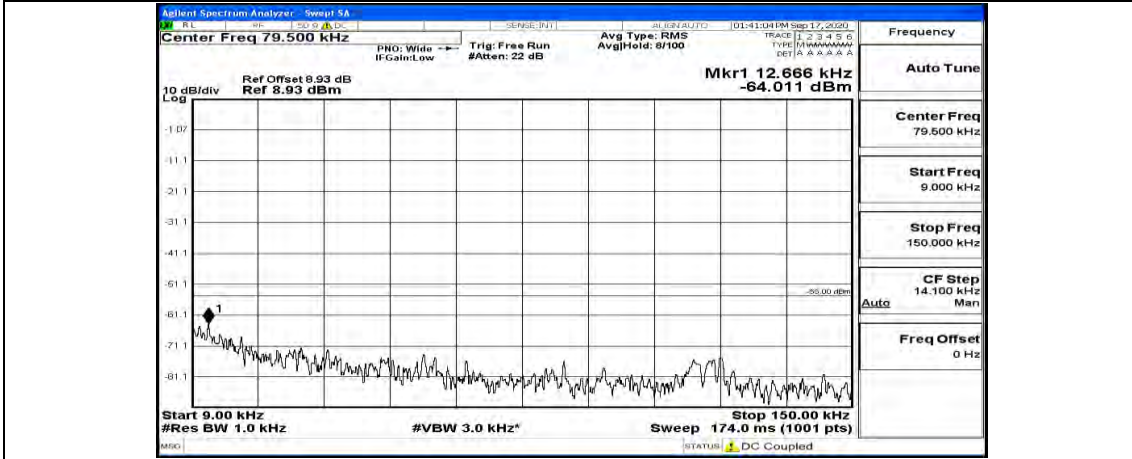

(Channel Bandwidth:15 MHz)\_HCH\_16QAM\_1RB#37

(Channel Bandwidth:15 MHz)\_HCH\_16QAM\_1RB#74

Channel Bandwidth: 20 MHz

(Channel Bandwidth:20 MHz)\_LCH\_QPSK\_1RB#99

(Channel Bandwidth:20 MHz)\_MCH\_QPSK\_1RB#0