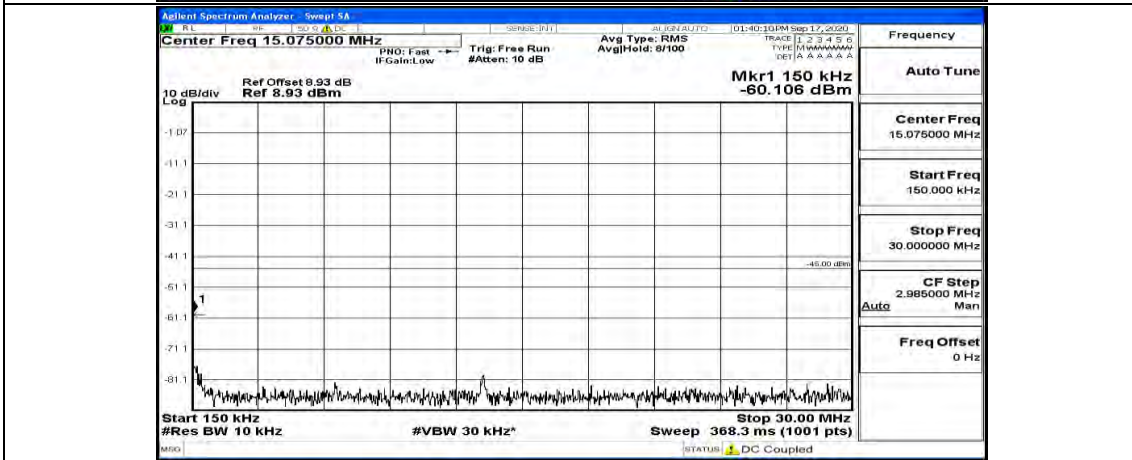

(Channel Bandwidth:15 MHz)_HCH_16QAM_1RB#74