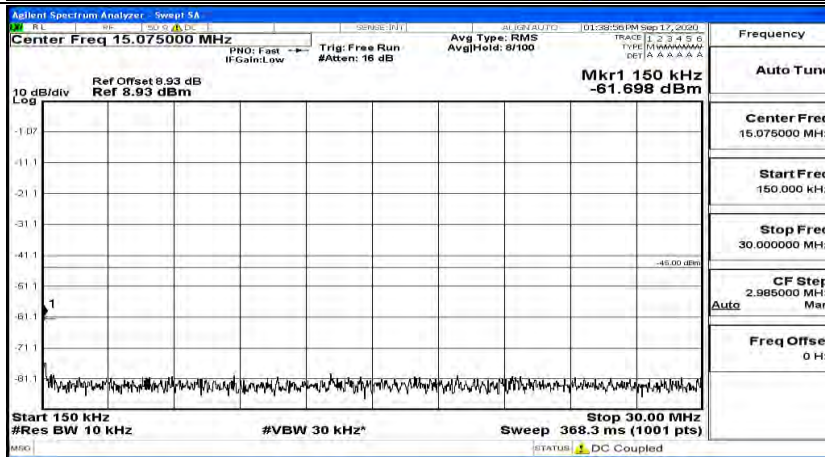

(Channel Bandwidth:15 MHz)_HCH_QPSK_1RB#0

(Channel Bandwidth:15 MHz)_HCH_QPSK_1RB#37