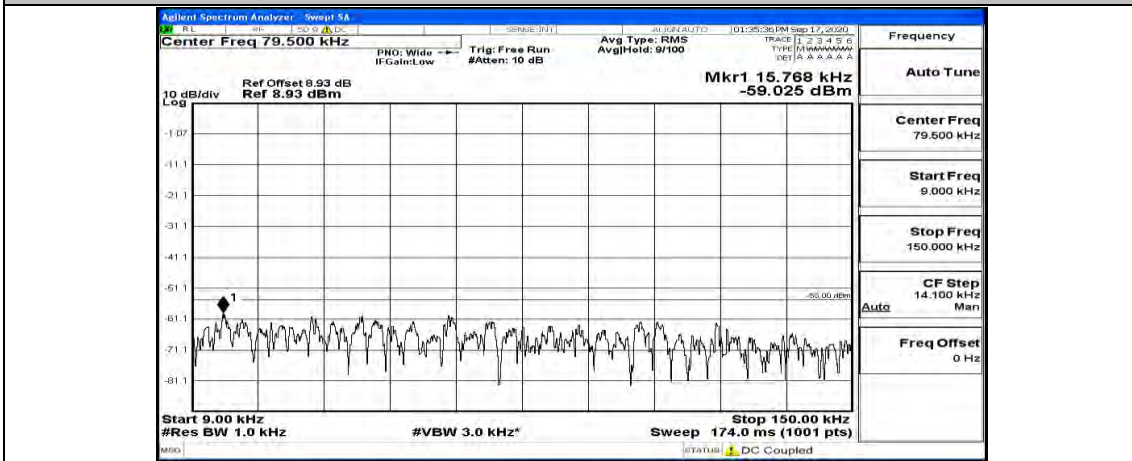

(Channel Bandwidth:15 MHz)_LCH_16QAM_1RB#74