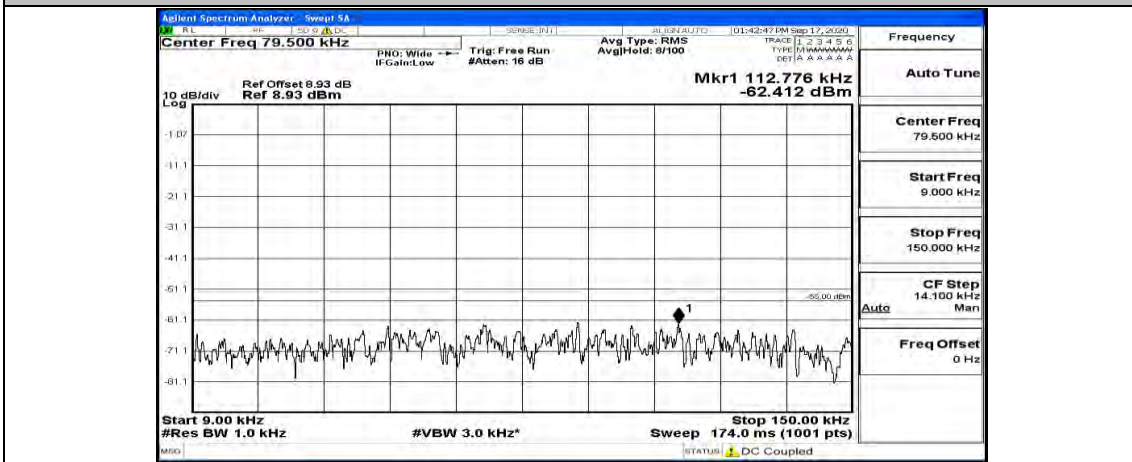

(Channel Bandwidth:15 MHz)\_HCH\_16QAM\_1RB#37

(Channel Bandwidth:15 MHz)\_HCH\_16QAM\_1RB#74

Channel Bandwidth: 20 MHz

(Channel Bandwidth:20 MHz)\_LCH\_QPSK\_1RB#99

(Channel Bandwidth:20 MHz)\_MCH\_QPSK\_1RB#0