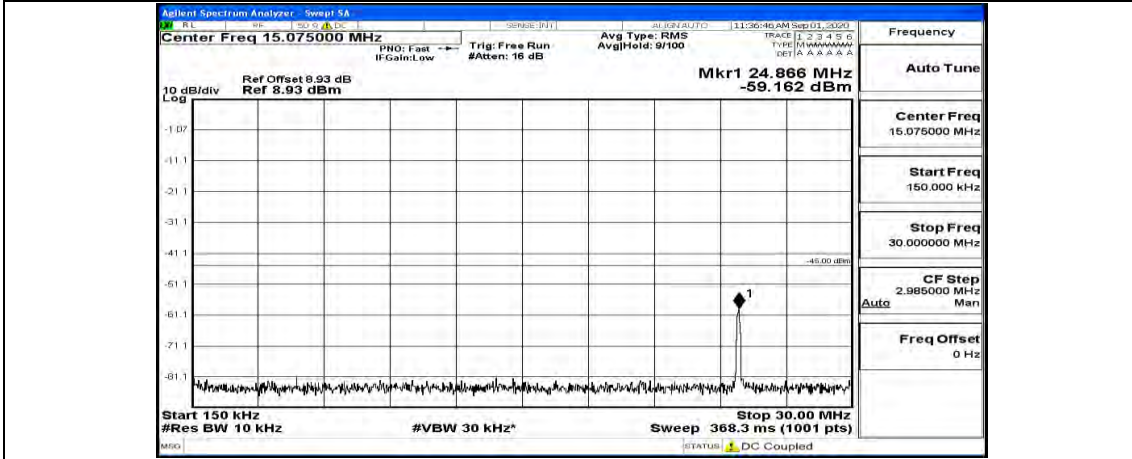

(Channel Bandwidth:15 MHz)\_HCH\_16QAM\_1RB#37

(Channel Bandwidth:15 MHz)\_HCH\_16QAM\_1RB#74

Channel Bandwidth: 20 MHz

(Channel Bandwidth:20 MHz)\_LCH\_QPSK\_1RB#99

(Channel Bandwidth:20 MHz)\_MCH\_QPSK\_1RB#0