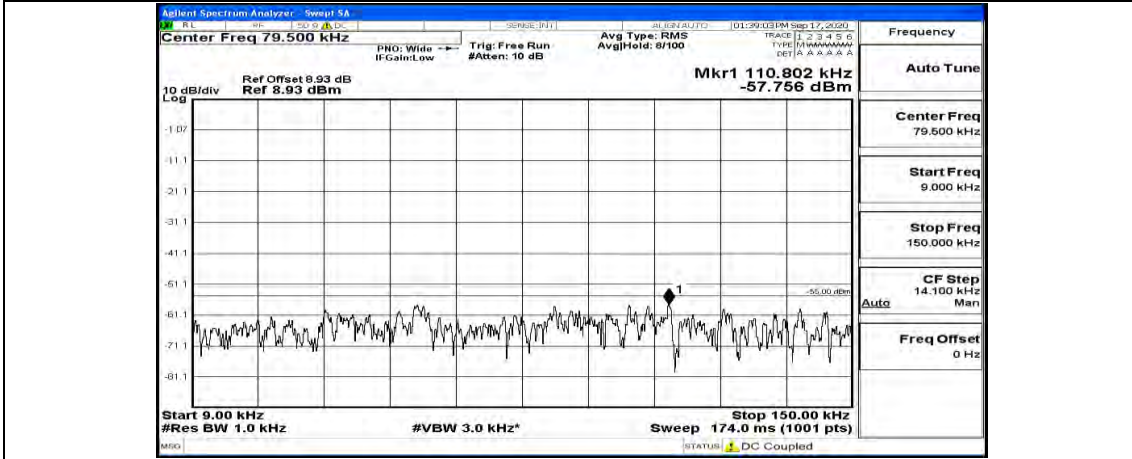

(Channel Bandwidth:15 MHz)_HCH_QPSK_1RB#74