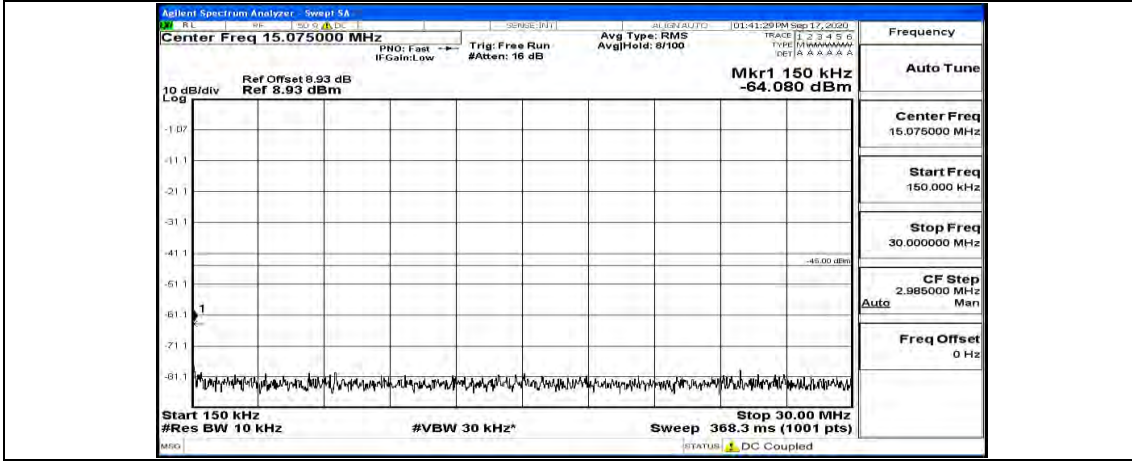

(Channel Bandwidth:15 MHz)\_HCH\_16QAM\_1RB#37

(Channel Bandwidth:15 MHz)\_HCH\_16QAM\_1RB#74

Channel Bandwidth: 20 MHz

(Channel Bandwidth:20 MHz)\_LCH\_QPSK\_1RB#99

(Channel Bandwidth:20 MHz)\_MCH\_QPSK\_1RB#0