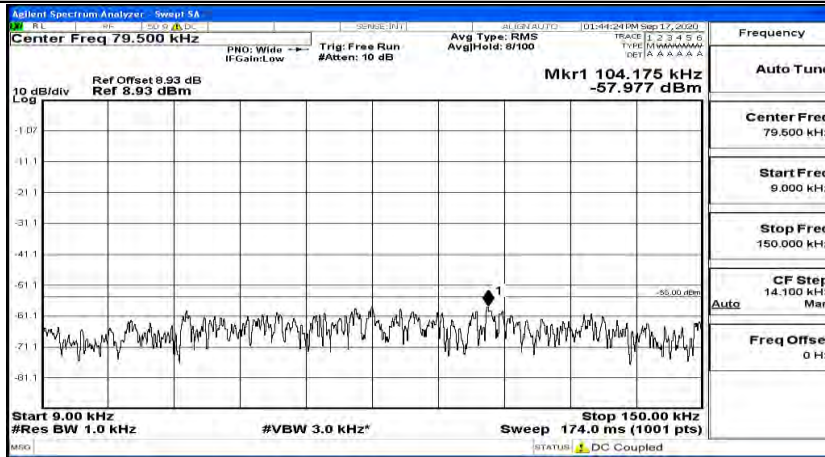

(Channel Bandwidth:20 MHz)\_MCH\_QPSK\_1RB#49

(Channel Bandwidth:20 MHz)\_MCH\_QPSK\_1RB#99

(Channel Bandwidth:20 MHz)\_HCH\_QPSK\_1RB#0

(Channel Bandwidth:20 MHz)\_HCH\_QPSK\_1RB#49

(Channel Bandwidth:20 MHz)\_HCH\_QPSK\_1RB#99