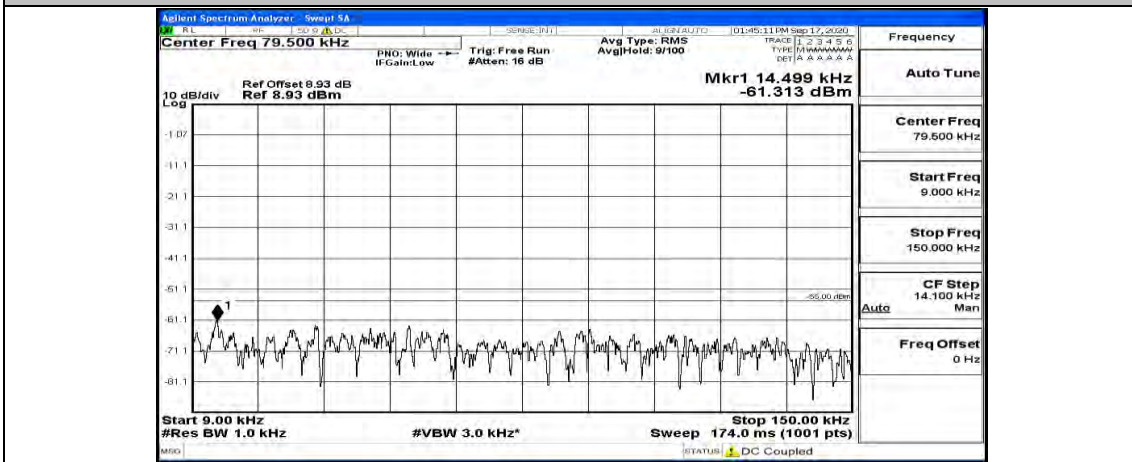

(Channel Bandwidth:20 MHz)_HCH_16QAM_1RB#0