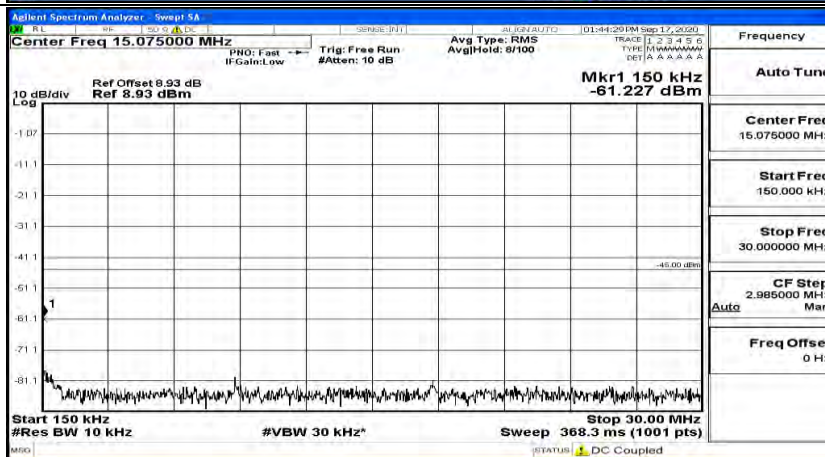

(Channel Bandwidth:20 MHz)\_MCH\_QPSK\_1RB#49

(Channel Bandwidth:20 MHz)\_MCH\_QPSK\_1RB#99

(Channel Bandwidth:20 MHz)\_HCH\_QPSK\_1RB#0

(Channel Bandwidth:20 MHz)\_HCH\_QPSK\_1RB#49

(Channel Bandwidth:20 MHz)\_HCH\_QPSK\_1RB#99