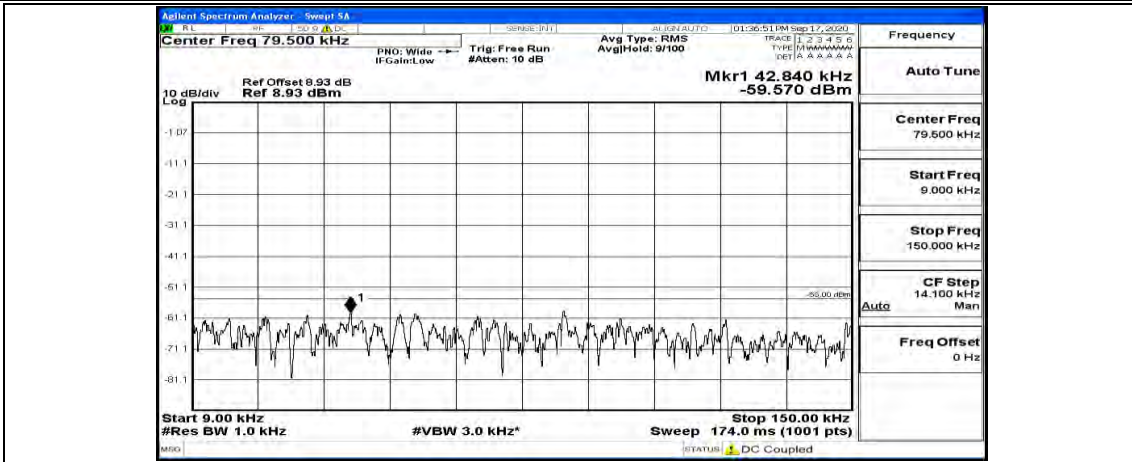

(Channel Bandwidth:15 MHz)\_LCH\_16QAM\_1RB#74

(Channel Bandwidth:15 MHz)\_MCH\_16QAM\_1RB#0

(Channel Bandwidth:15 MHz)\_MCH\_16QAM\_1RB#37

(Channel Bandwidth:15 MHz)\_MCH\_16QAM\_1RB#74

(Channel Bandwidth:15 MHz)\_HCH\_16QAM\_1RB#0