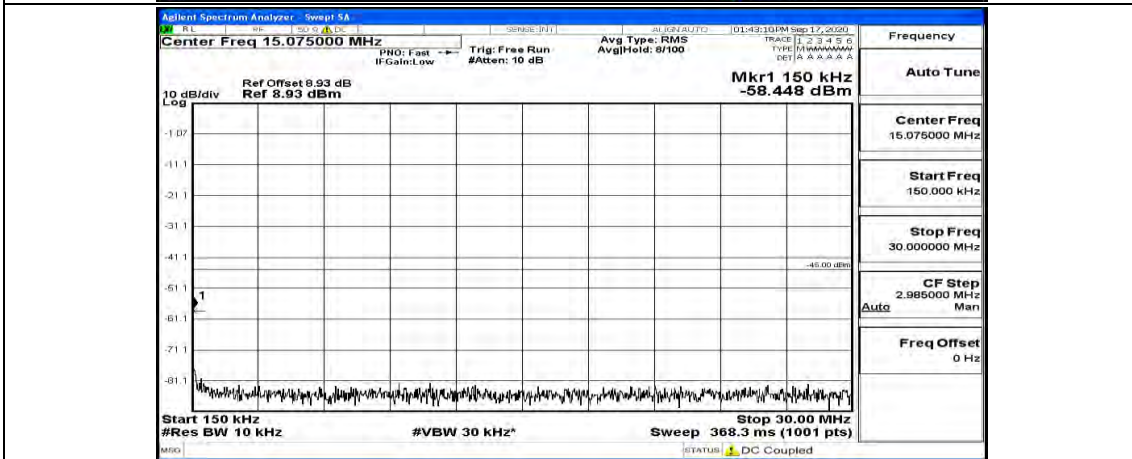

(Channel Bandwidth:20 MHz)_MCH_QPSK_1RB#49