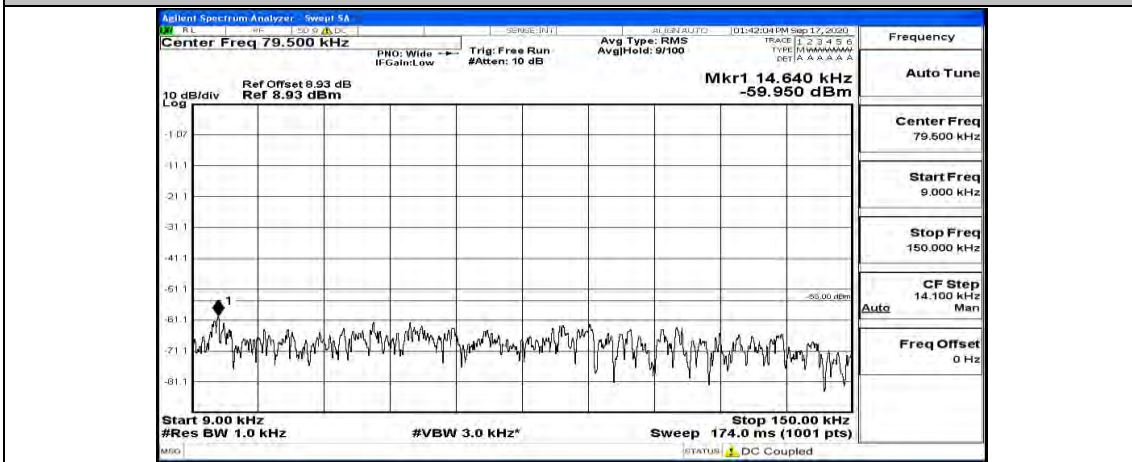

(Channel Bandwidth:20 MHz)_LCH_16QAM_1RB#49