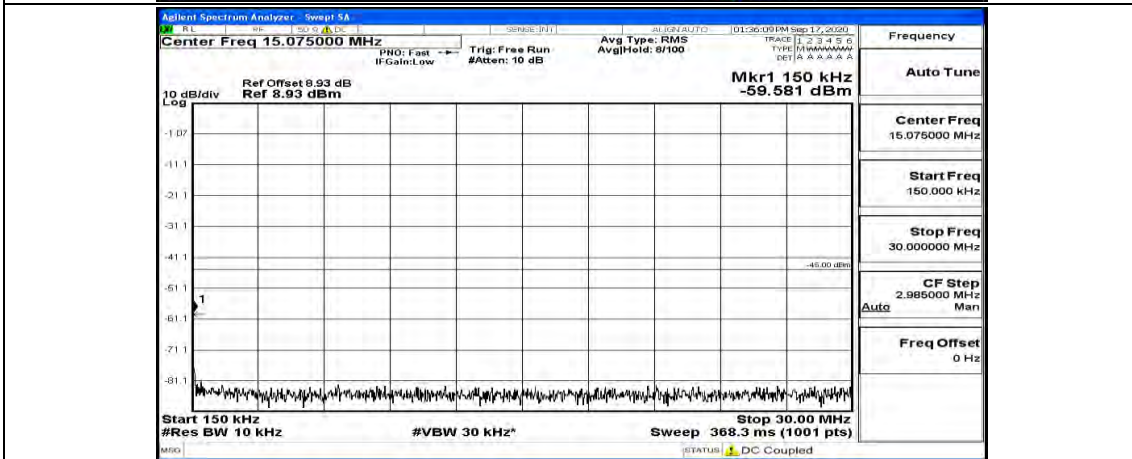

### Channel Bandwidth: 15 MHz

(Channel Bandwidth:15 MHz)\_LCH\_QPSK\_1RB#74

(Channel Bandwidth:15 MHz)\_MCH\_QPSK\_1RB#0

(Channel Bandwidth:15 MHz)\_MCH\_QPSK\_1RB#37

(Channel Bandwidth:15 MHz)\_MCH\_QPSK\_1RB#74