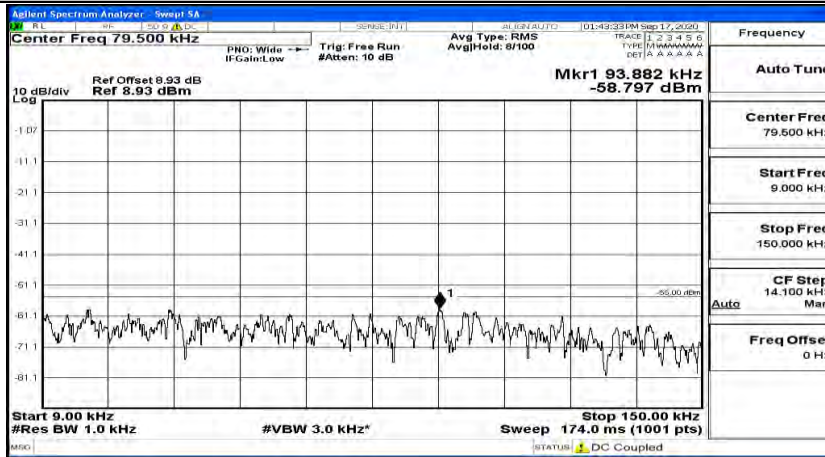

(Channel Bandwidth:20 MHz)\_LCH\_16QAM\_1RB#0

(Channel Bandwidth:20 MHz)\_LCH\_16QAM\_1RB#49

(Channel Bandwidth:20 MHz)\_LCH\_16QAM\_1RB#99

(Channel Bandwidth:20 MHz)\_MCH\_16QAM\_1RB#0

(Channel Bandwidth:20 MHz)\_MCH\_16QAM\_1RB#49