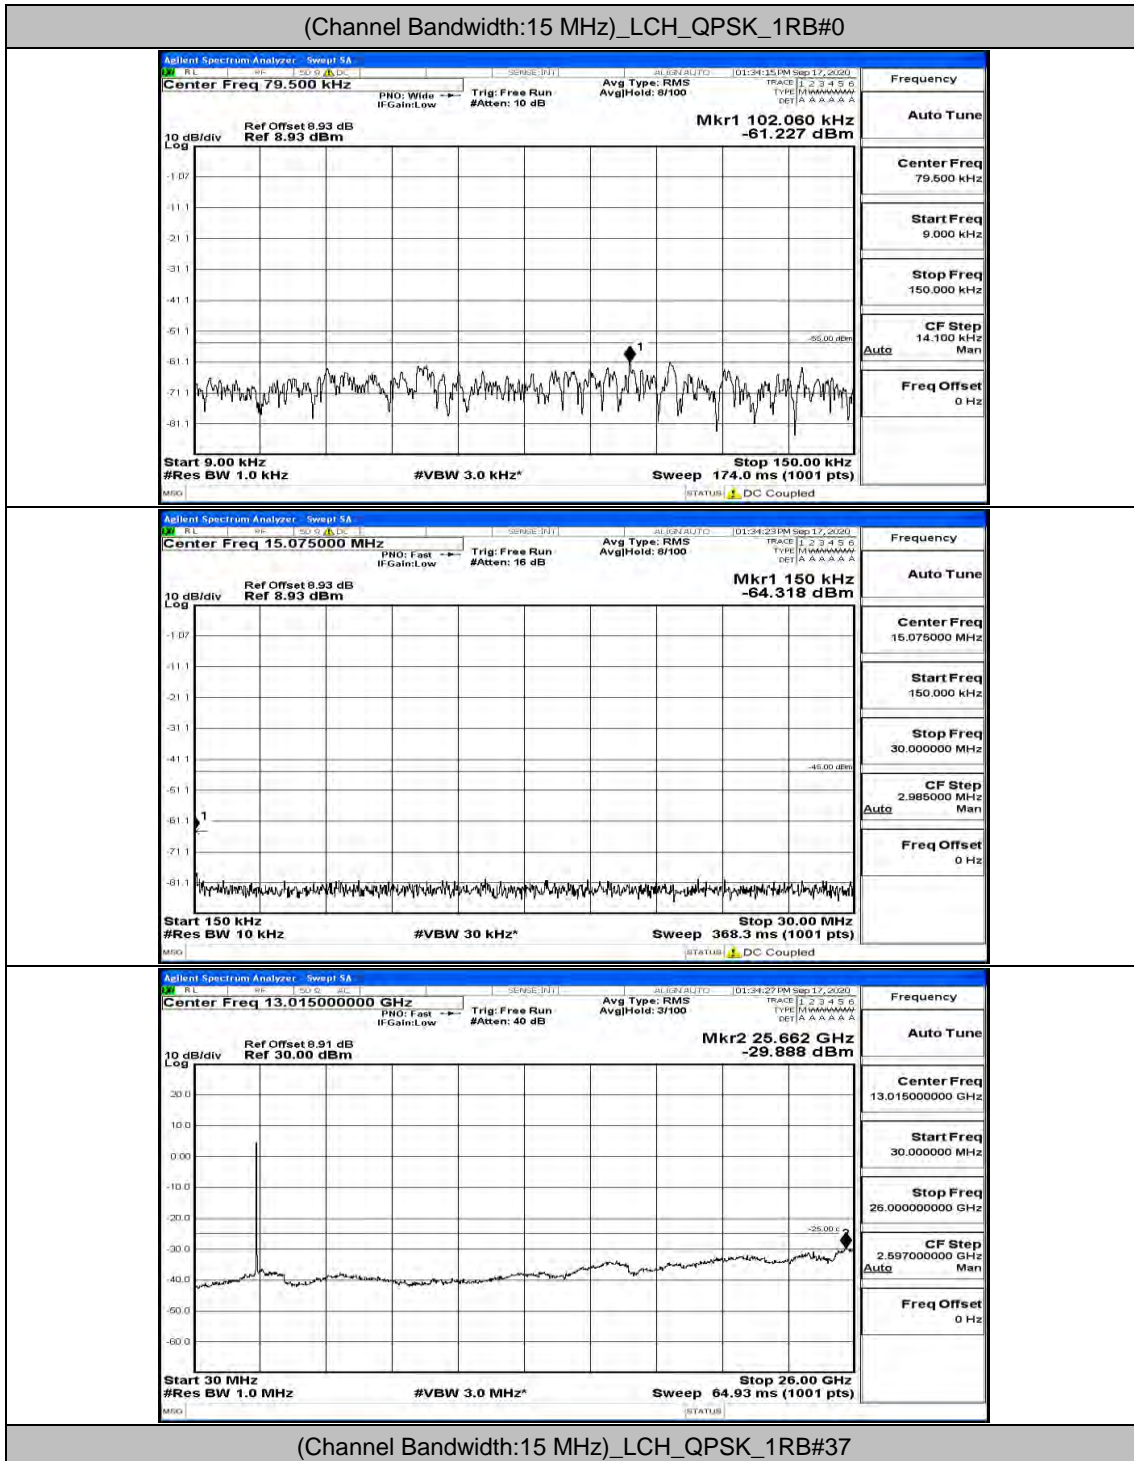

Channel Bandwidth: 10 MHz\_HCH\_16QAM\_1RB#49

### Channel Bandwidth: 15 MHz

(Channel Bandwidth:15 MHz)\_LCH\_QPSK\_1RB#74

(Channel Bandwidth:15 MHz)\_MCH\_QPSK\_1RB#0

(Channel Bandwidth:15 MHz)\_MCH\_QPSK\_1RB#37

(Channel Bandwidth:15 MHz)\_MCH\_QPSK\_1RB#74