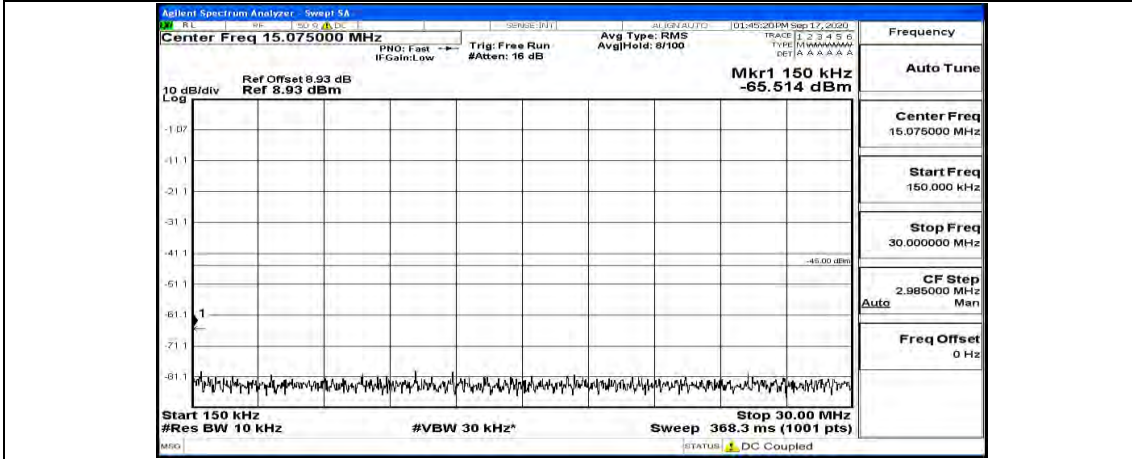

(Channel Bandwidth:20 MHz)\_MCH\_16QAM\_1RB#99

(Channel Bandwidth:20 MHz)\_HCH\_16QAM\_1RB#0

(Channel Bandwidth:20 MHz)\_HCH\_16QAM\_1RB#49

(Channel Bandwidth:20 MHz)\_HCH\_16QAM\_1RB#99