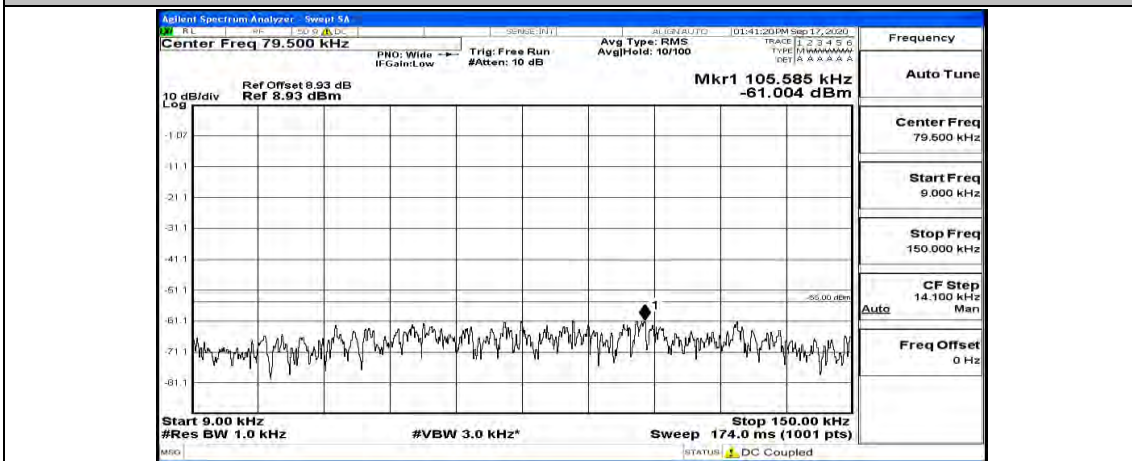

(Channel Bandwidth:15 MHz)\_HCH\_16QAM\_1RB#37

(Channel Bandwidth:15 MHz)\_HCH\_16QAM\_1RB#74

Channel Bandwidth: 20 MHz

(Channel Bandwidth:20 MHz)\_LCH\_QPSK\_1RB#99

(Channel Bandwidth:20 MHz)\_MCH\_QPSK\_1RB#0