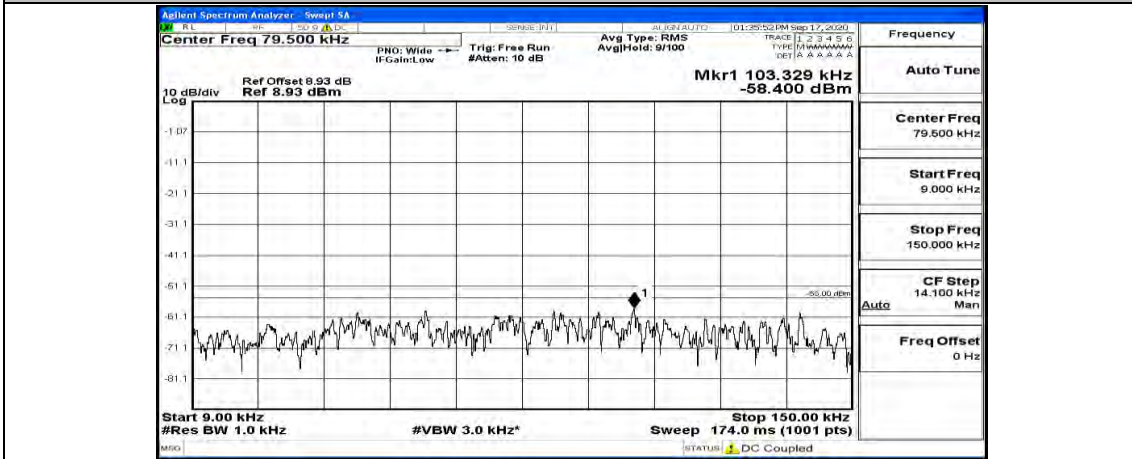

### Channel Bandwidth: 15 MHz

(Channel Bandwidth:15 MHz)\_LCH\_QPSK\_1RB#74

(Channel Bandwidth:15 MHz)\_MCH\_QPSK\_1RB#0

(Channel Bandwidth:15 MHz)\_MCH\_QPSK\_1RB#37

(Channel Bandwidth:15 MHz)\_MCH\_QPSK\_1RB#74