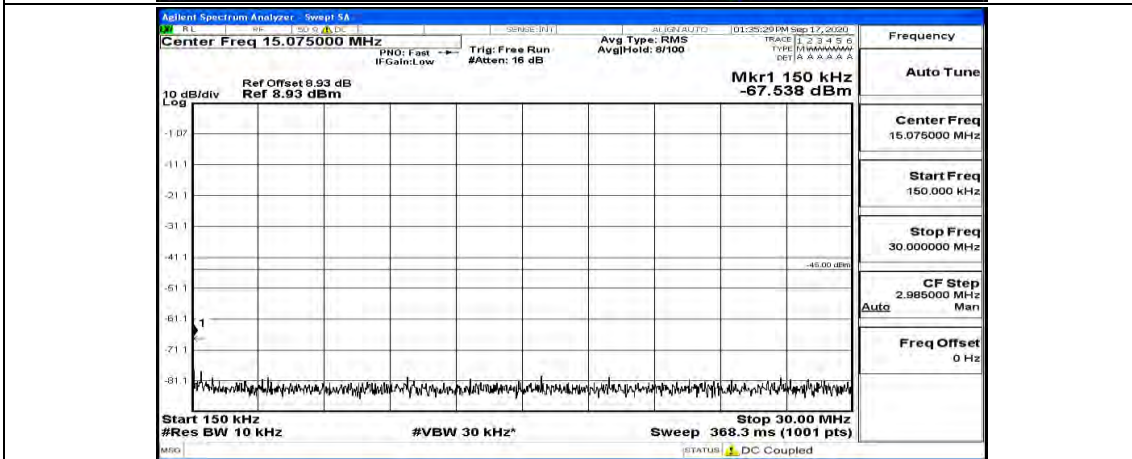

(Channel Bandwidth:15 MHz)\_HCH\_QPSK\_1RB#0

(Channel Bandwidth:15 MHz)\_HCH\_QPSK\_1RB#37

(Channel Bandwidth:15 MHz)\_HCH\_QPSK\_1RB#74

(Channel Bandwidth:15 MHz)\_LCH\_16QAM\_1RB#0

(Channel Bandwidth:15 MHz)\_LCH\_16QAM\_1RB#37