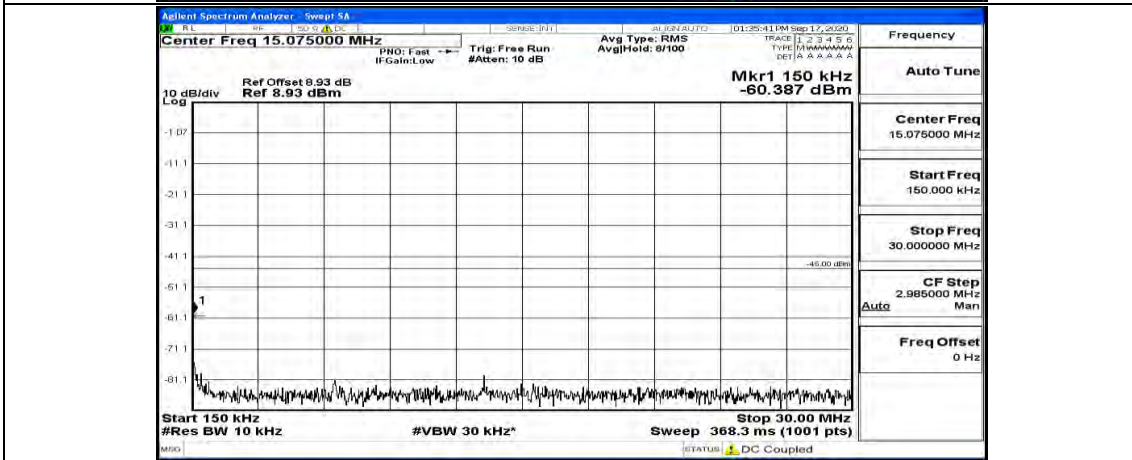

(Channel Bandwidth:15 MHz)_LCH_16QAM_1RB#74