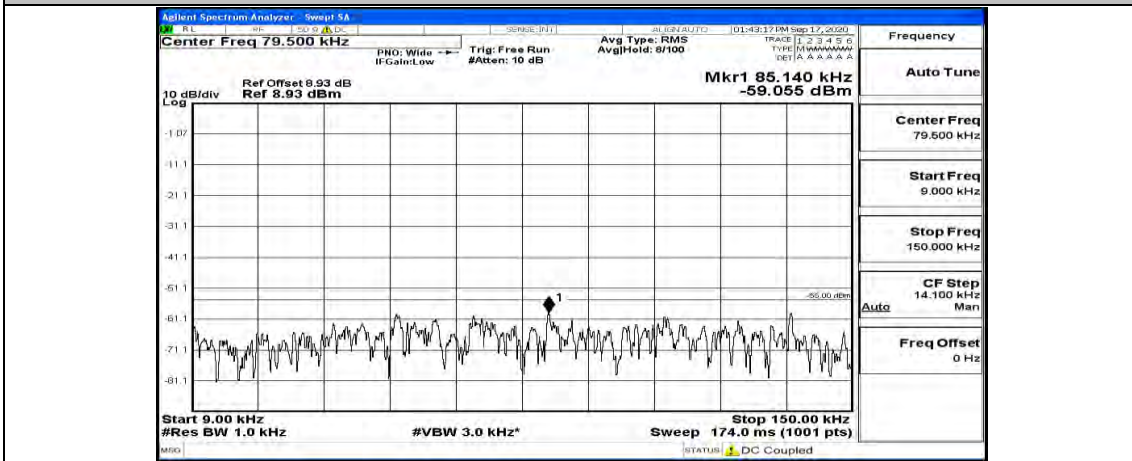

(Channel Bandwidth:20 MHz)_MCH_QPSK_1RB#99