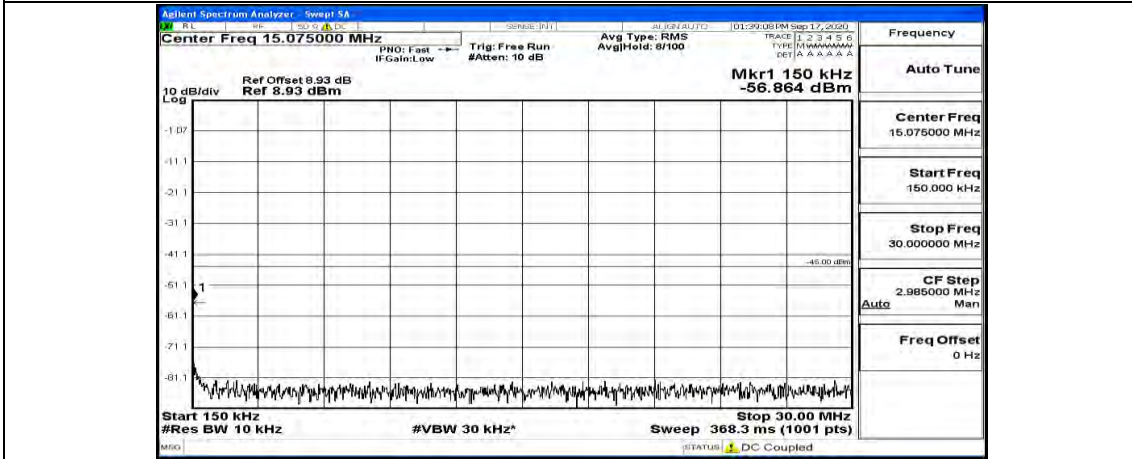

(Channel Bandwidth:15 MHz)_HCH_QPSK_1RB#74