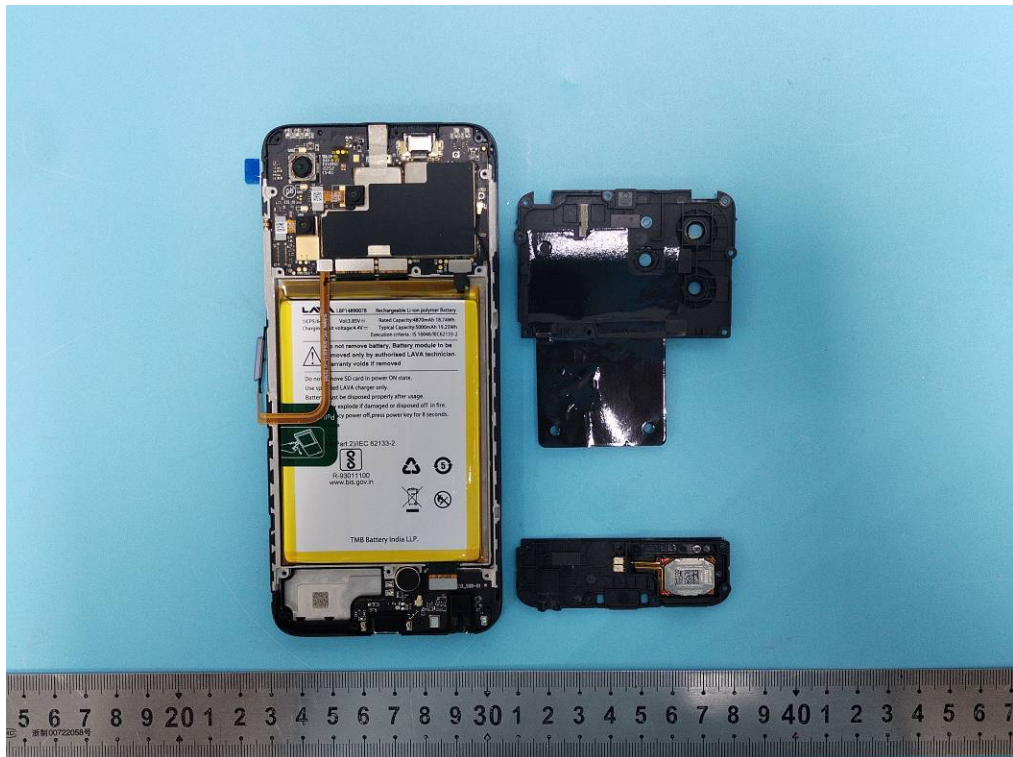

EXHIBIT C - EUT INTERNAL PHOTOGRAPHS

MAIN ANT

AUX ANT + 2.4G WIFI BT BLE 5G WIFI ANT