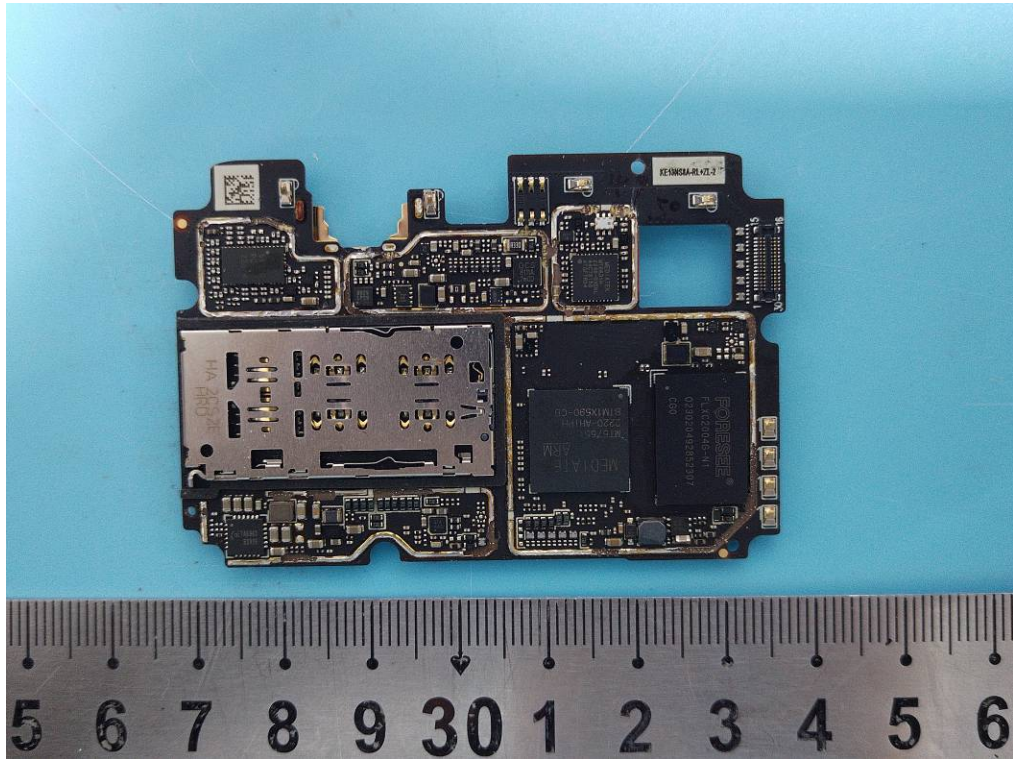

EXHIBIT C - EUT INTERNAL PHOTOGRAPHS

MAIN ANT

AUX ANT + 2.4G WIFI BT BLE 5G WIFI ANT