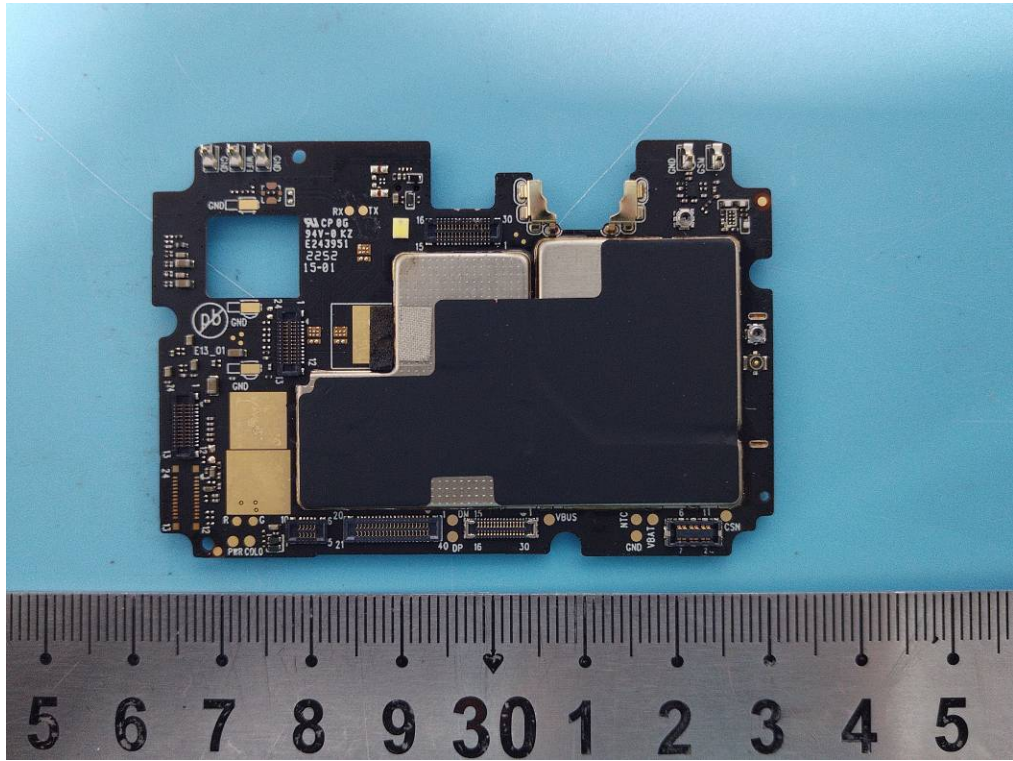

EXHIBIT C - EUT INTERNAL PHOTOGRAPHS

MAIN ANT

AUX ANT + 2.4G WIFI BT BLE 5G WIFI ANT