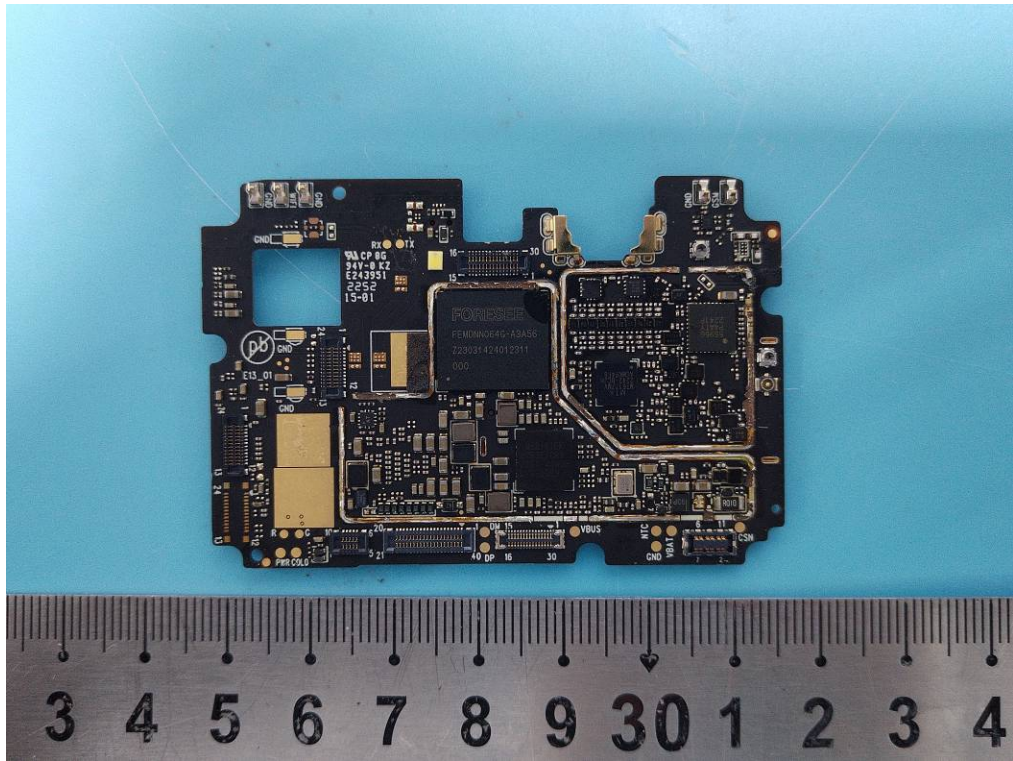

EXHIBIT C - EUT INTERNAL PHOTOGRAPHS

MAIN ANT

AUX ANT + 2.4G WIFI BT BLE 5G WIFI ANT