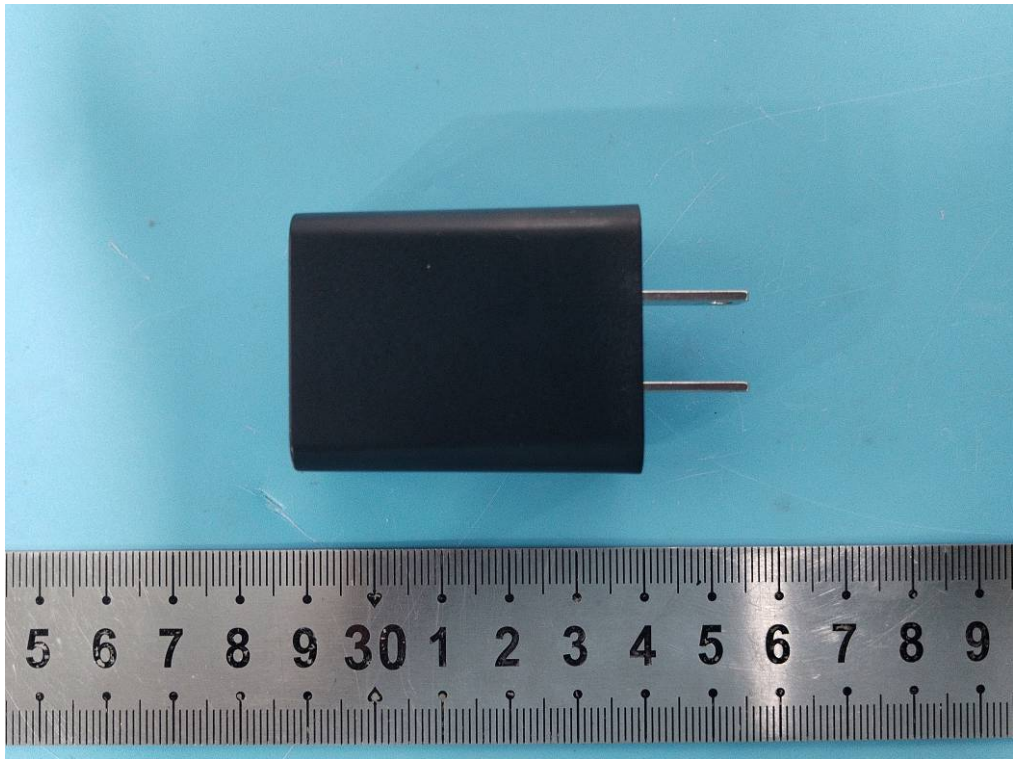

EXHIBIT B - EUT EXTERNAL PHOTOGRAPHS

Adapter

Model: TOP-804-050200

Input: 100-240V ~ 50/60Hz, 0.3A

Output: DC5V  2000mA

Shenzhen Top power technology Co. ,LTD.