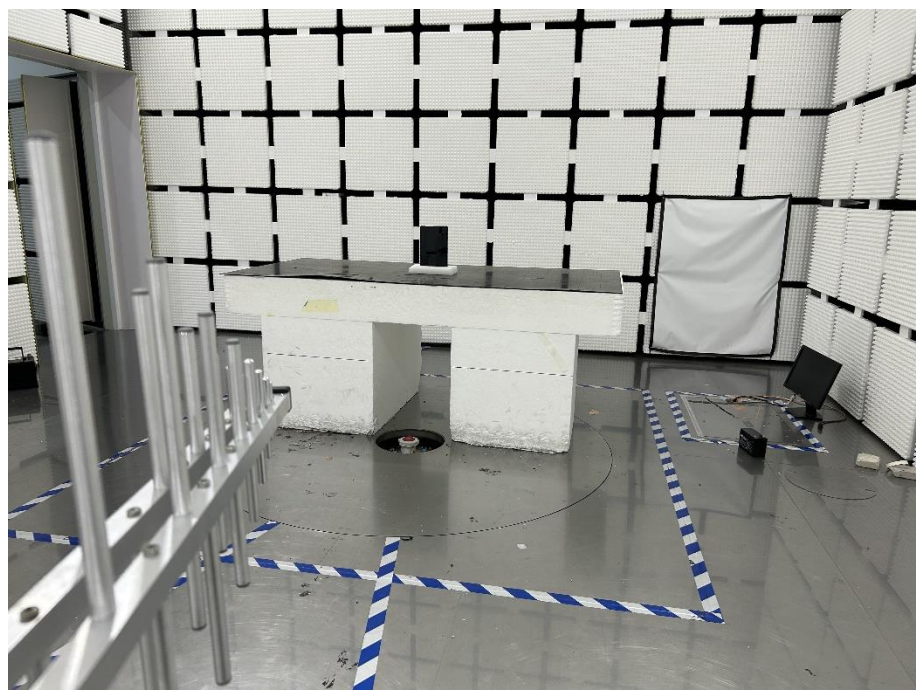

EXHIBIT 4 - TEST SETUP PHOTOGRAPHS

Conducted Emission Test Setup

Radiation Emission Test Setup (Below 30MHz)

**Radiation Emission
Test Setup (30MHz to1GHz)**

**Radiation Emission
Test Setup (1GHz to18GHz)**

* Means' only test and setup for PART 15C .

**** END OF REPORT ****