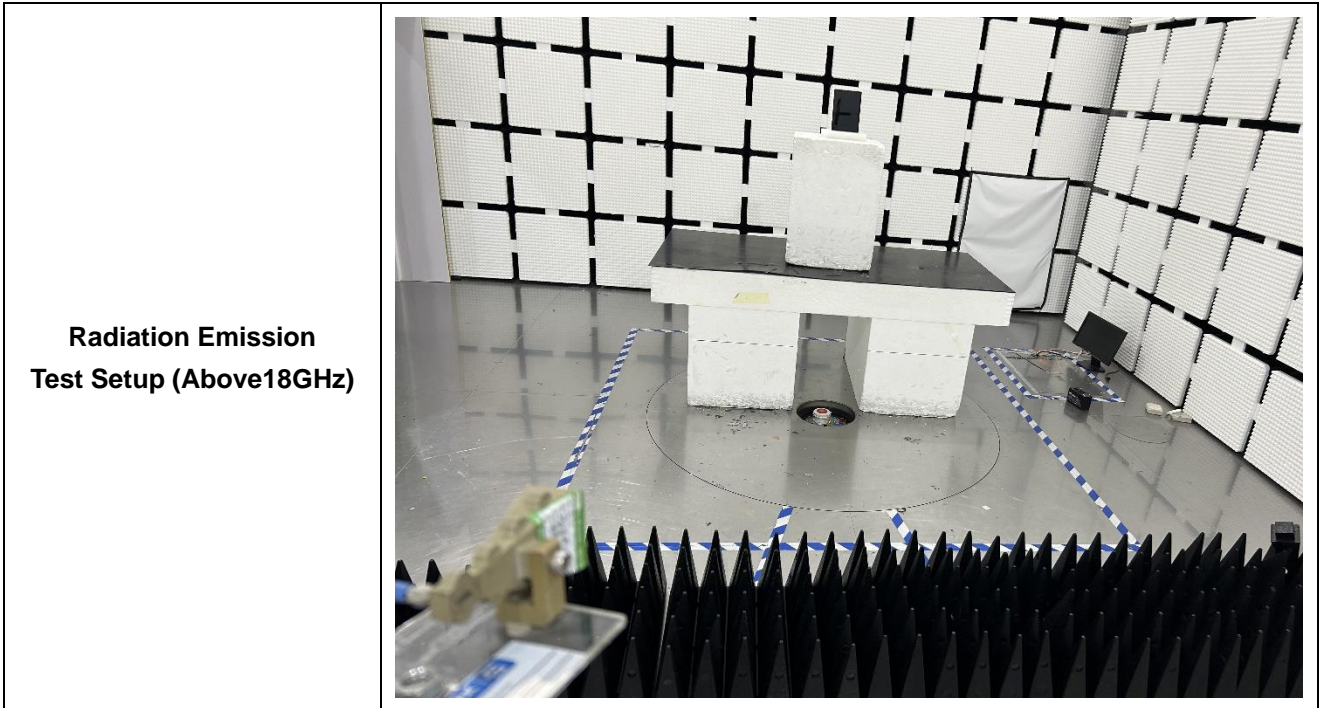

EXHIBIT 4 - TEST SETUP PHOTOGRAPHS

Conducted Emission Test Setup

Radiation Emission Test Setup (Below 30MHz)

**Radiation Emission
Test Setup (30MHz to1GHz)**

**Radiation Emission
Test Setup (1GHz to18GHz)**

* Means' only test and setup for PART 15C .

**** END OF REPORT ****