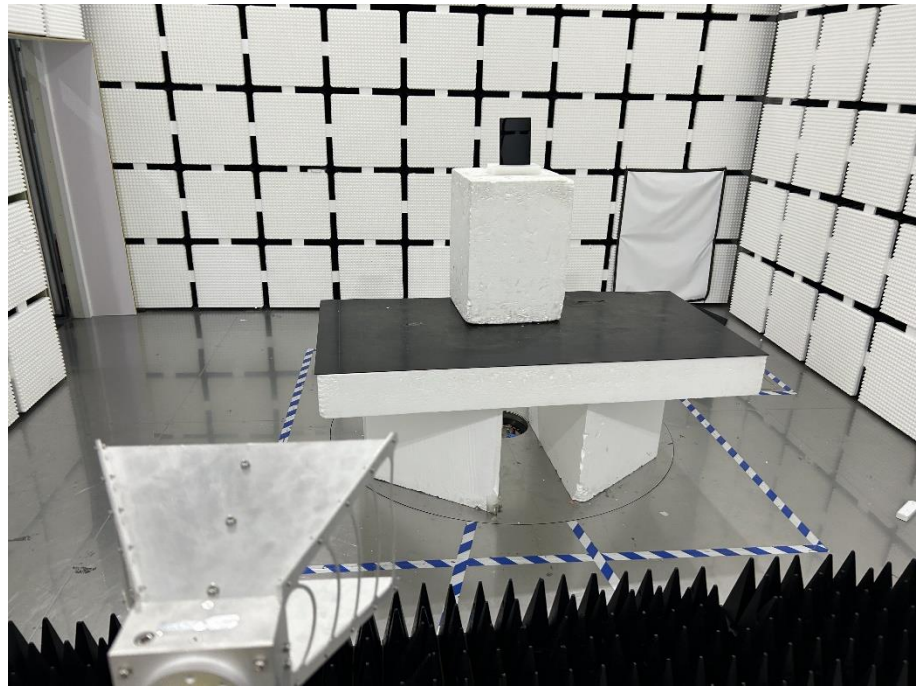

EXHIBIT 4 - TEST SETUP PHOTOGRAPHS

Conducted Emission Test Setup

Radiation Emission Test Setup (Below 30MHz)

**Radiation Emission
Test Setup (30MHz to1GHz)**

**Radiation Emission
Test Setup (1GHz to18GHz)**

* Means' only test and setup for PART 15C .

**** END OF REPORT ****