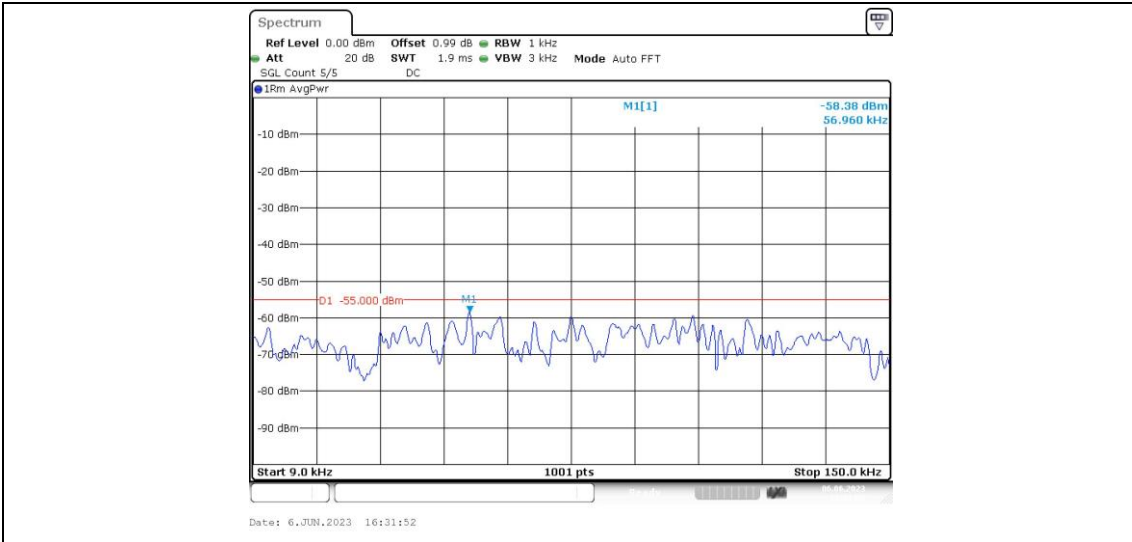

Band41-15MHz-QPSK-40740-1RB#0-Range1:0.009~0.15MHz