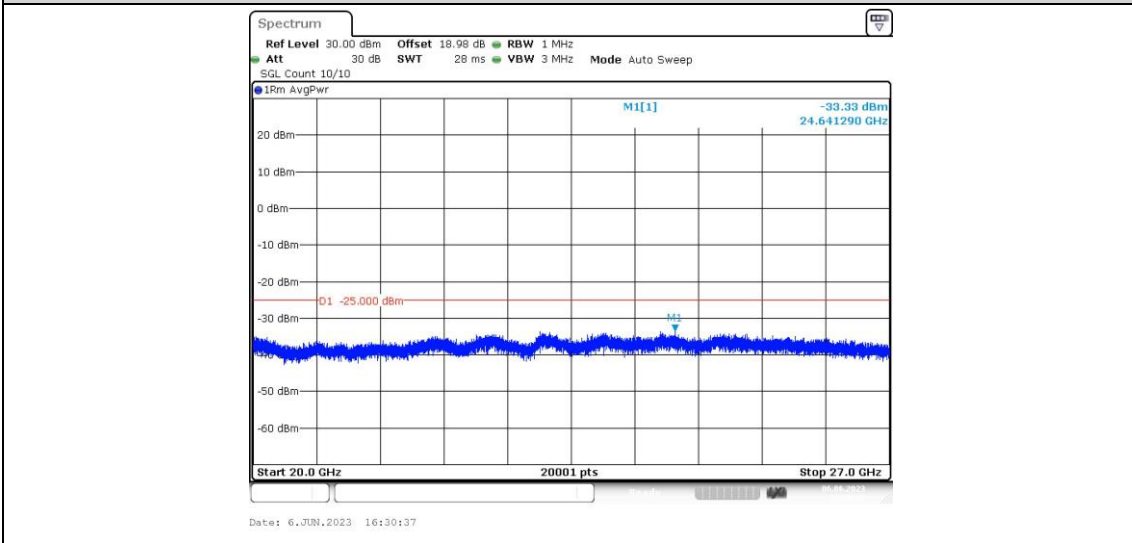

Band41-15MHz-QPSK-40315-1RB#0-Range1:0.009~0.15MHz

Band41-15MHz-QPSK-40315-1RB#0-Range2:0.15~30MHz

Band41-15MHz-QPSK-40315-1RB#0-Range3:30~1000MHz

Band41-15MHz-QPSK-40315-1RB#0-Range4:1000~20000MHz

Band41-15MHz-QPSK-40315-1RB#0-Range5:20000~27000MHz