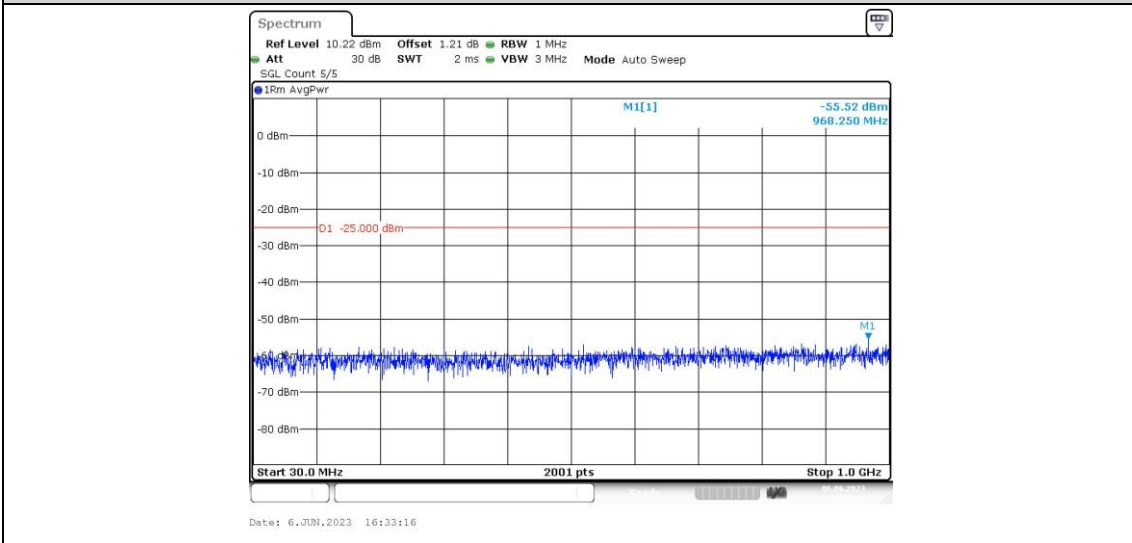

Band41-15MHz-16QAM-40740-1RB#0-Range3:30~1000MHz

Band41-15MHz-16QAM-40740-1RB#0-Range4:1000~20000MHz