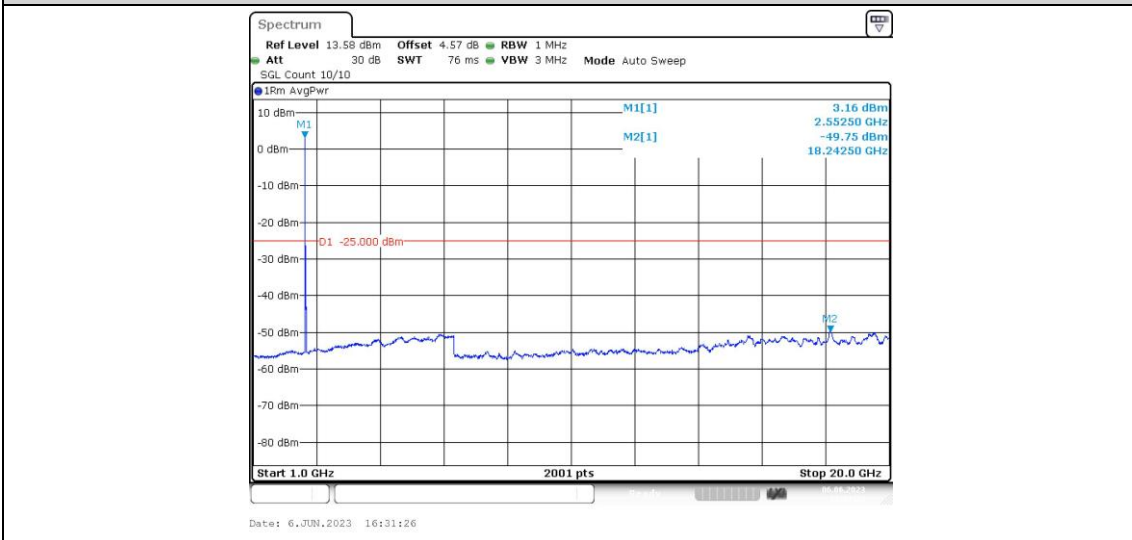

Band41-15MHz-16QAM-40315-1RB#0-Range1:0.009~0.15MHz

Band41-15MHz-16QAM-40315-1RB#0-Range2:0.15~30MHz

Band41-15MHz-16QAM-40315-1RB#0-Range3:30~1000MHz

Band41-15MHz-16QAM-40315-1RB#0-Range4:1000~20000MHz

Band41-15MHz-16QAM-40315-1RB#0-Range5:20000~27000MHz