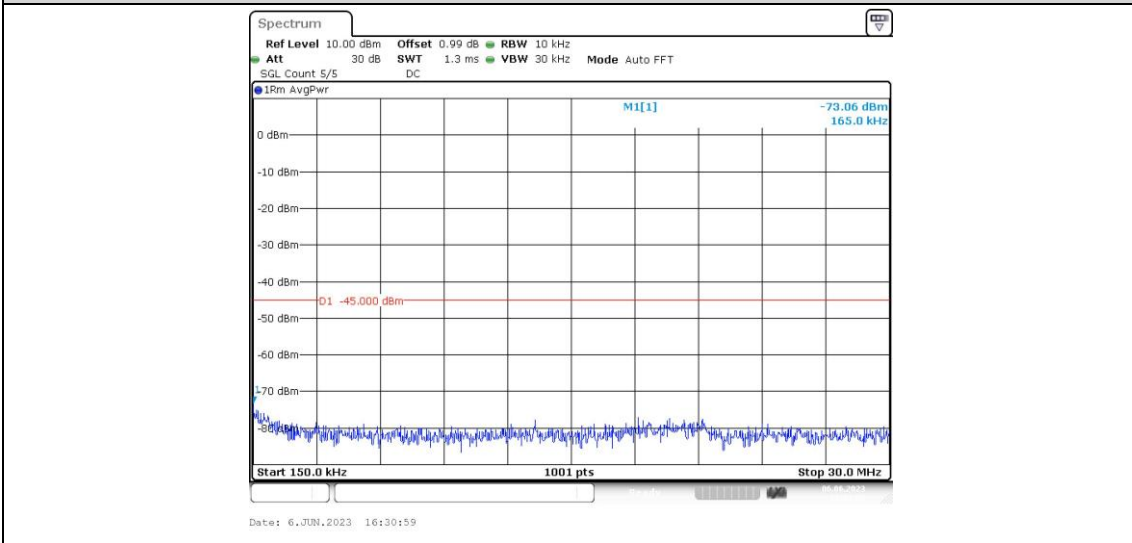

Band41-15MHz-16QAM-40315-1RB#0-Range2:0.15~30MHz

Band41-15MHz-16QAM-40315-1RB#0-Range3:30~1000MHz