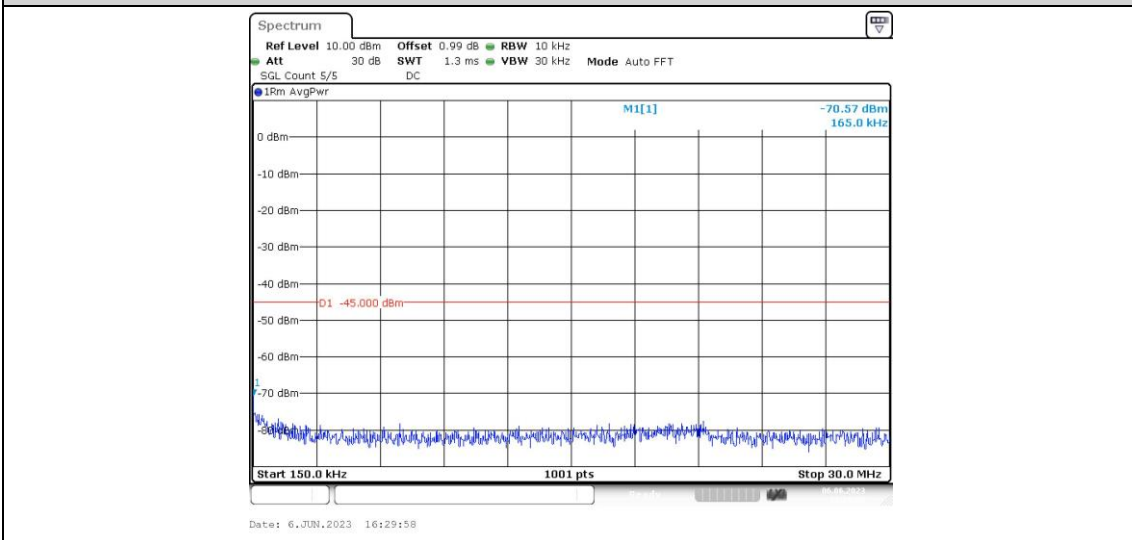

Band41-15MHz-QPSK-40315-1RB#0-Range2:0.15~30MHz

Band41-15MHz-QPSK-40315-1RB#0-Range3:30~1000MHz