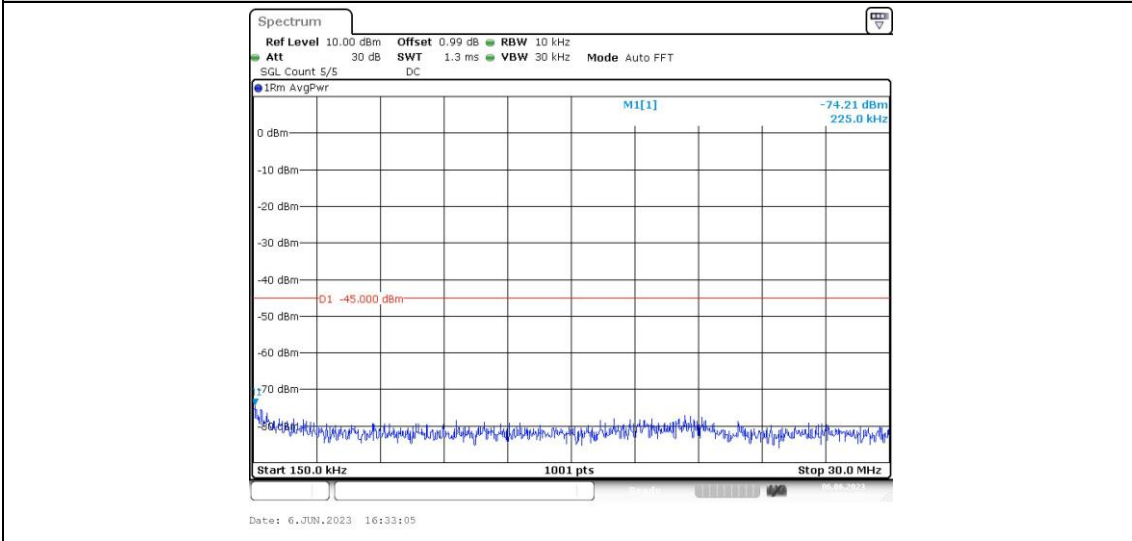

Band41-15MHz-16QAM-40740-1RB#0-Range2:0.15~30MHz