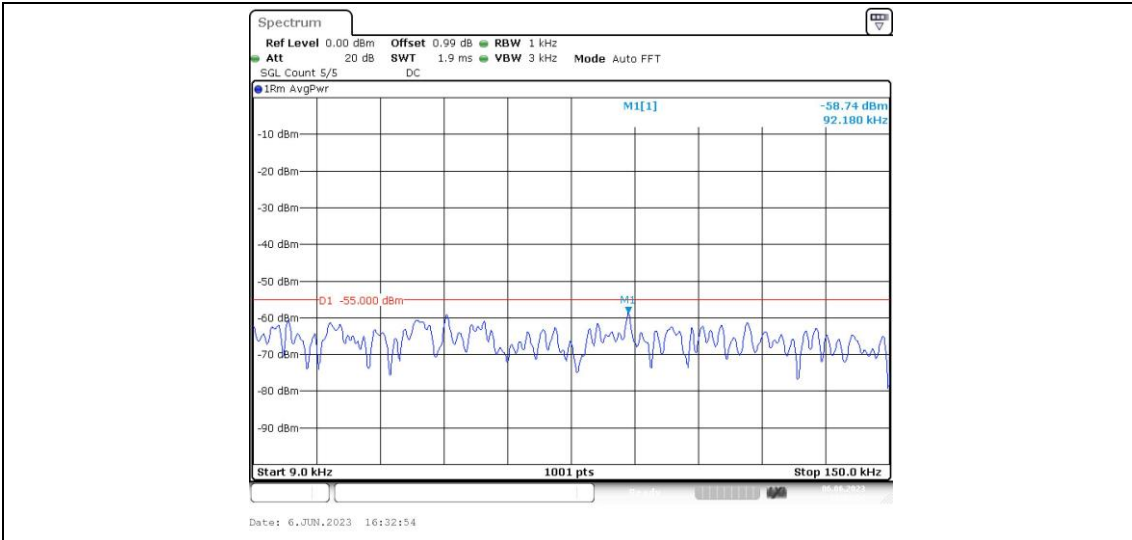

Band41-15MHz-16QAM-40740-1RB#0-Range1:0.009~0.15MHz