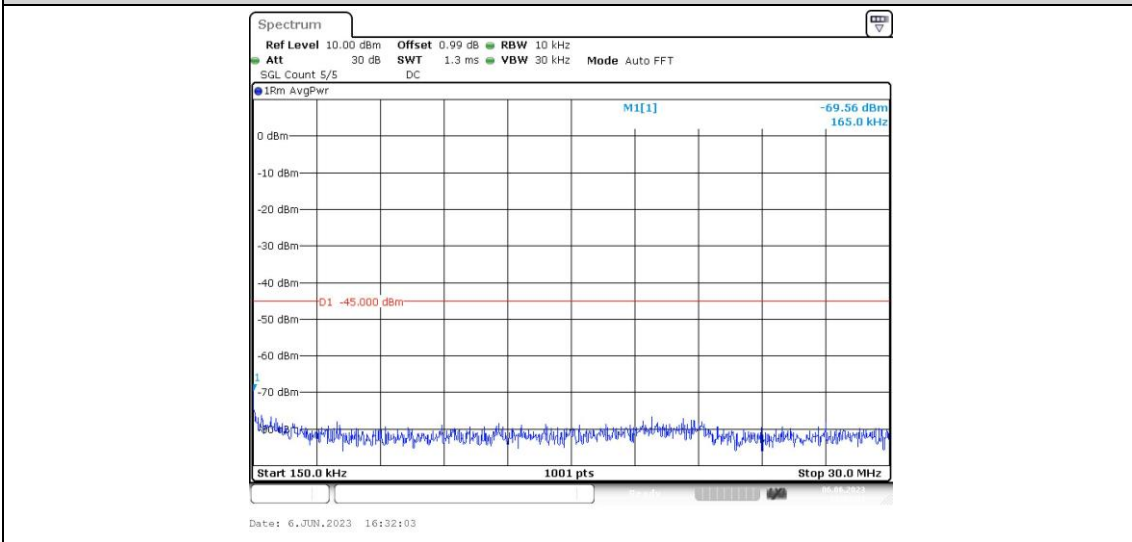

Band41-15MHz-QPSK-40740-1RB#0-Range2:0.15~30MHz