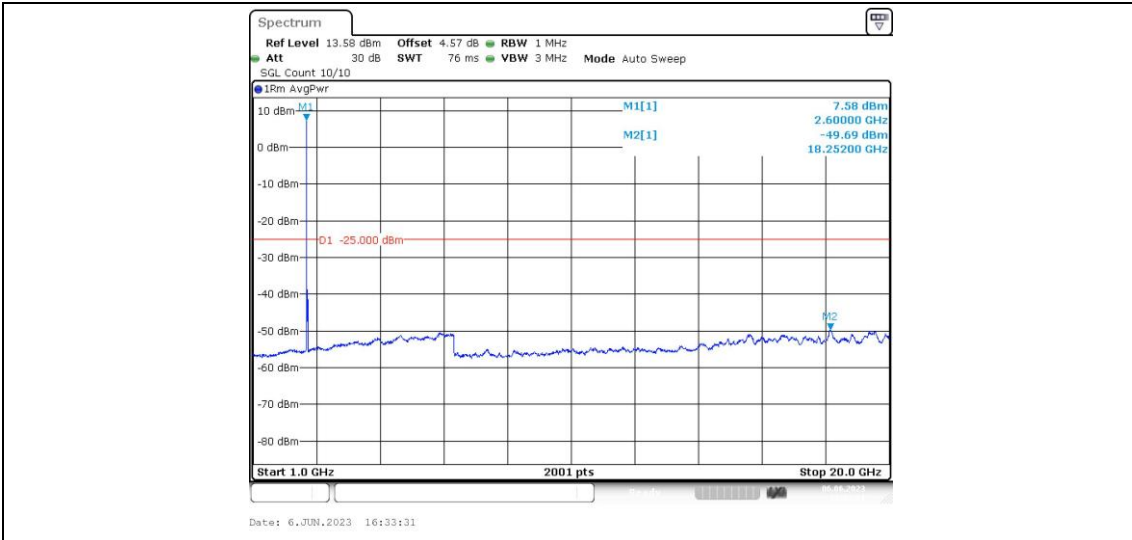

Band41-15MHz-16QAM-40740-1RB#0-Range1:0.009~0.15MHz

Band41-15MHz-16QAM-40740-1RB#0-Range2:0.15~30MHz

Band41-15MHz-16QAM-40740-1RB#0-Range3:30~1000MHz

Band41-15MHz-16QAM-40740-1RB#0-Range4:1000~20000MHz

Band41-15MHz-16QAM-40740-1RB#0-Range5:20000~27000MHz