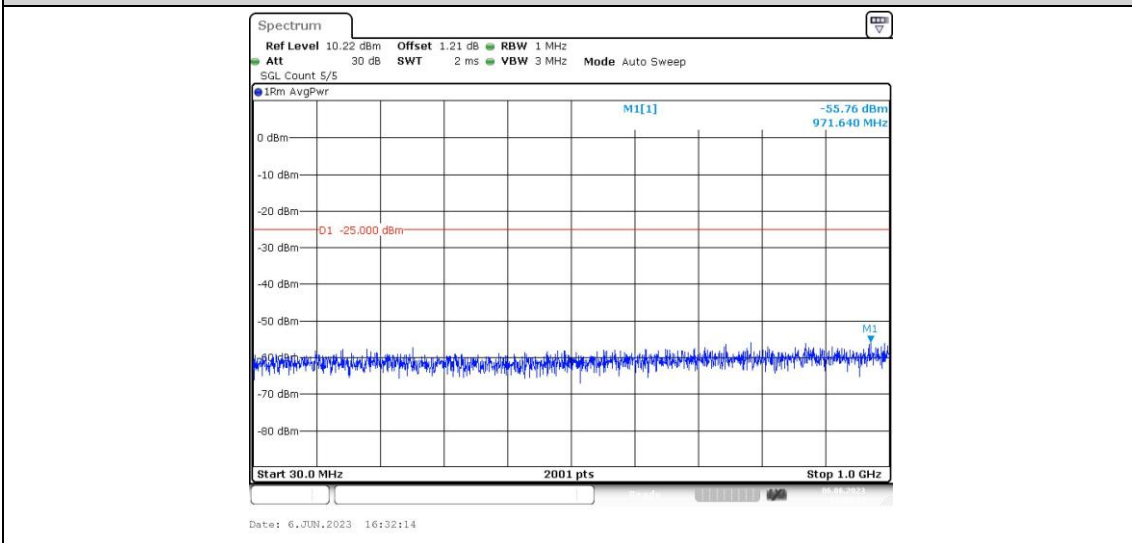

Band41-15MHz-QPSK-40740-1RB#0-Range3:30~1000MHz

Band41-15MHz-QPSK-40740-1RB#0-Range4:1000~20000MHz