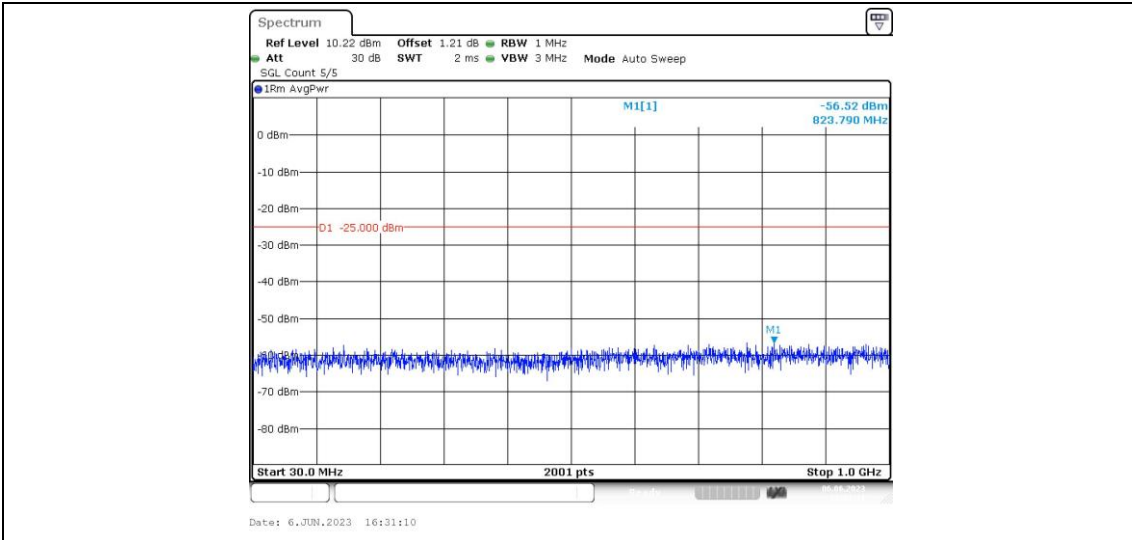

Band41-15MHz-16QAM-40315-1RB#0-Range4:1000~20000MHz