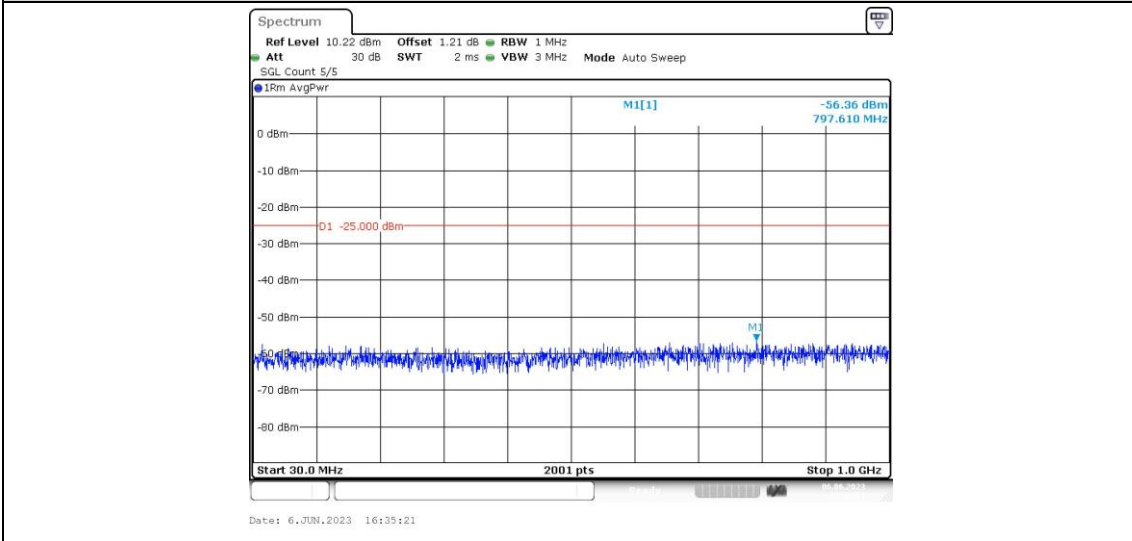

Band41-15MHz-16QAM-41165-1RB#0-Range3:30~1000MHz

Band41-15MHz-16QAM-41165-1RB#0-Range4:1000~20000MHz