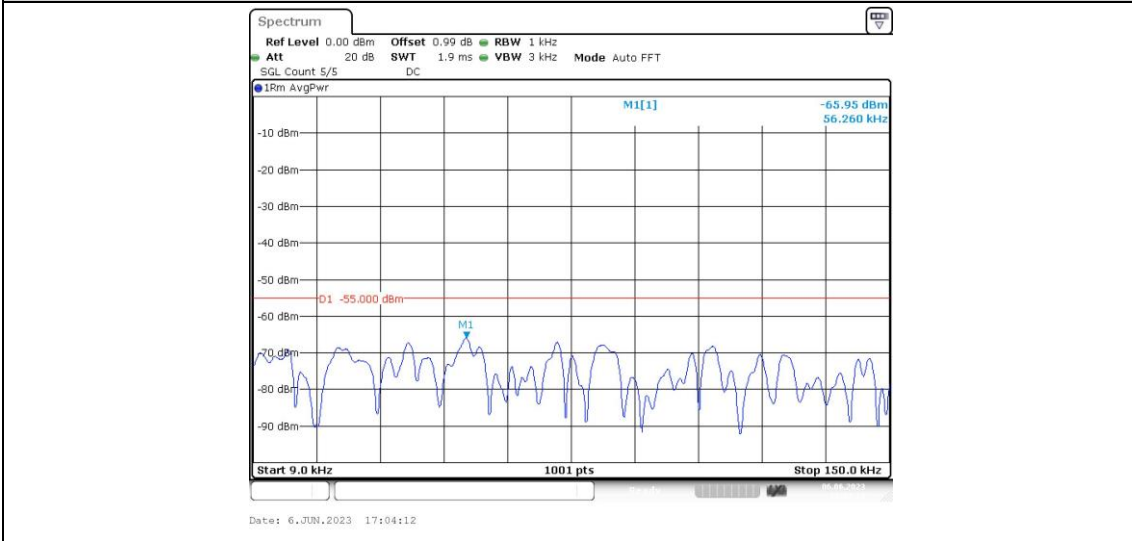

Band41-20MHz-16QAM-40340-1RB#0-Range1:0.009~0.15MHz