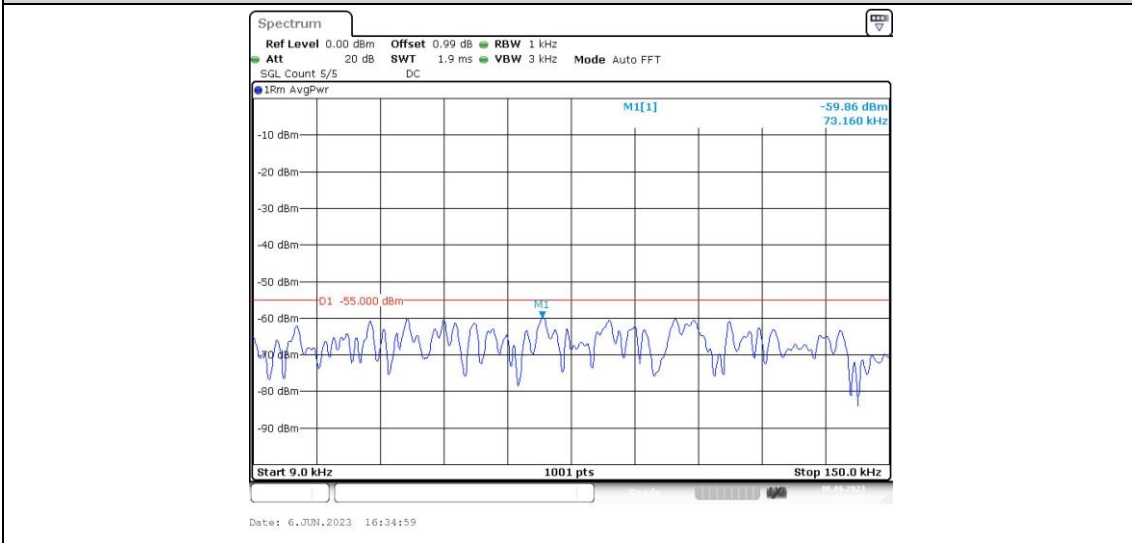

Band41-15MHz-16QAM-41165-1RB#0-Range1:0.009~0.15MHz

Band41-15MHz-16QAM-41165-1RB#0-Range2:0.15~30MHz