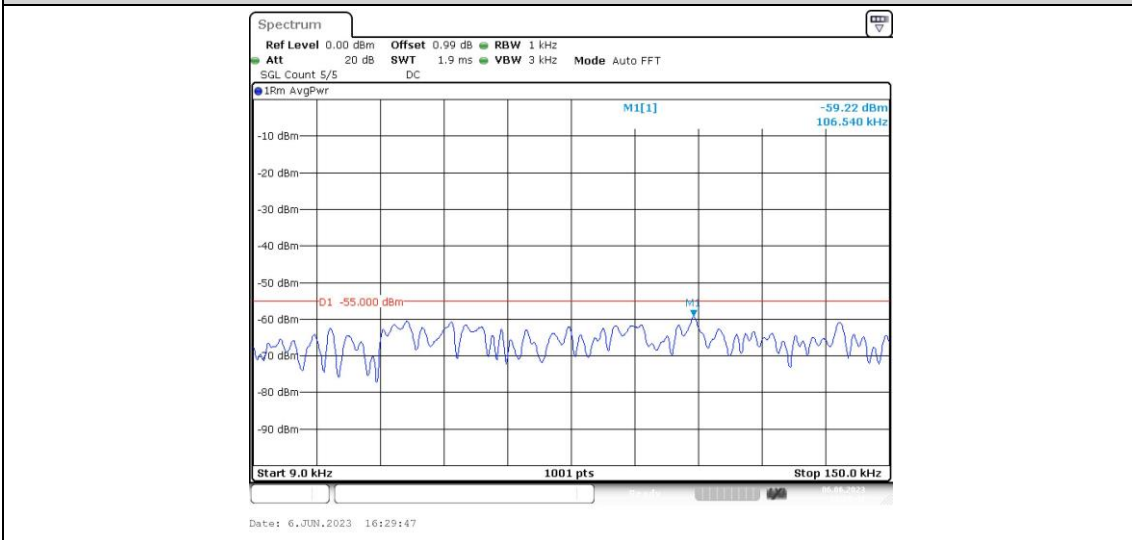

Band41-15MHz-QPSK-40315-1RB#0-Range1:0.009~0.15MHz