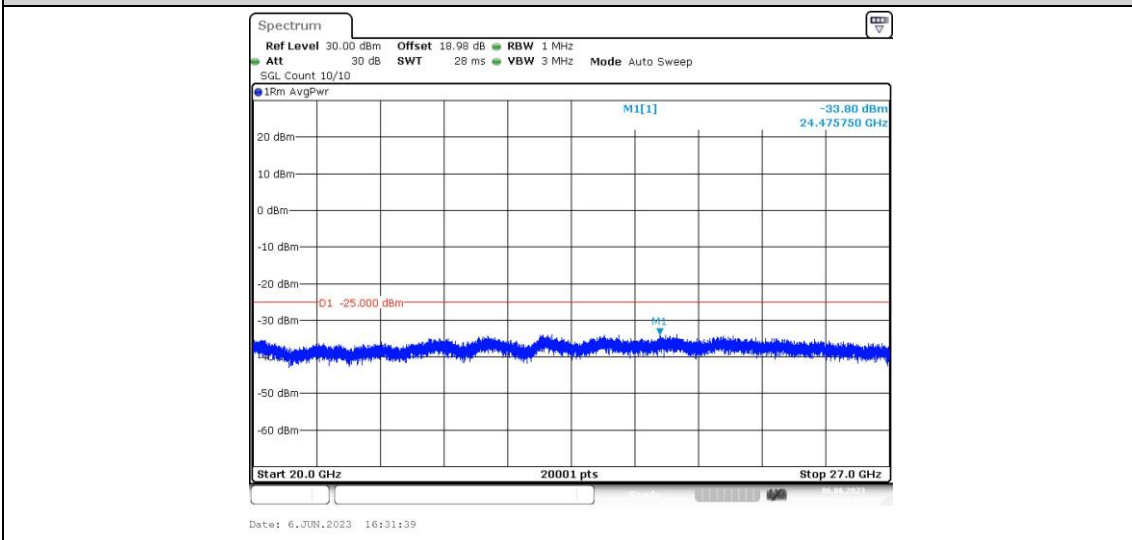

Band41-15MHz-16QAM-40315-1RB#0-Range1:0.009~0.15MHz

Band41-15MHz-16QAM-40315-1RB#0-Range2:0.15~30MHz

Band41-15MHz-16QAM-40315-1RB#0-Range3:30~1000MHz

Band41-15MHz-16QAM-40315-1RB#0-Range4:1000~20000MHz

Band41-15MHz-16QAM-40315-1RB#0-Range5:20000~27000MHz