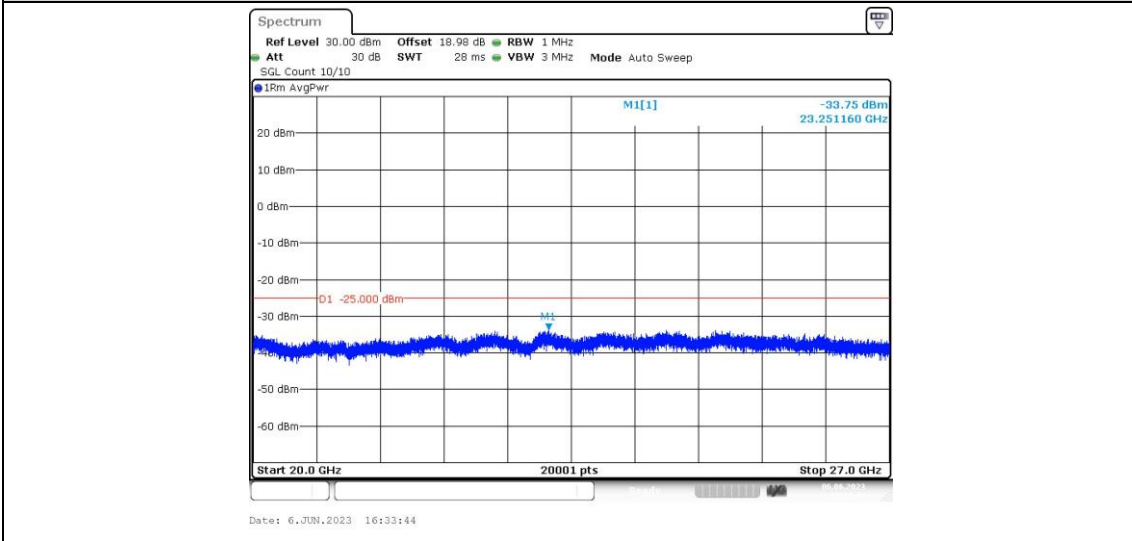

Band41-15MHz-16QAM-40740-1RB#0-Range1:0.009~0.15MHz

Band41-15MHz-16QAM-40740-1RB#0-Range2:0.15~30MHz

Band41-15MHz-16QAM-40740-1RB#0-Range3:30~1000MHz

Band41-15MHz-16QAM-40740-1RB#0-Range4:1000~20000MHz

Band41-15MHz-16QAM-40740-1RB#0-Range5:20000~27000MHz