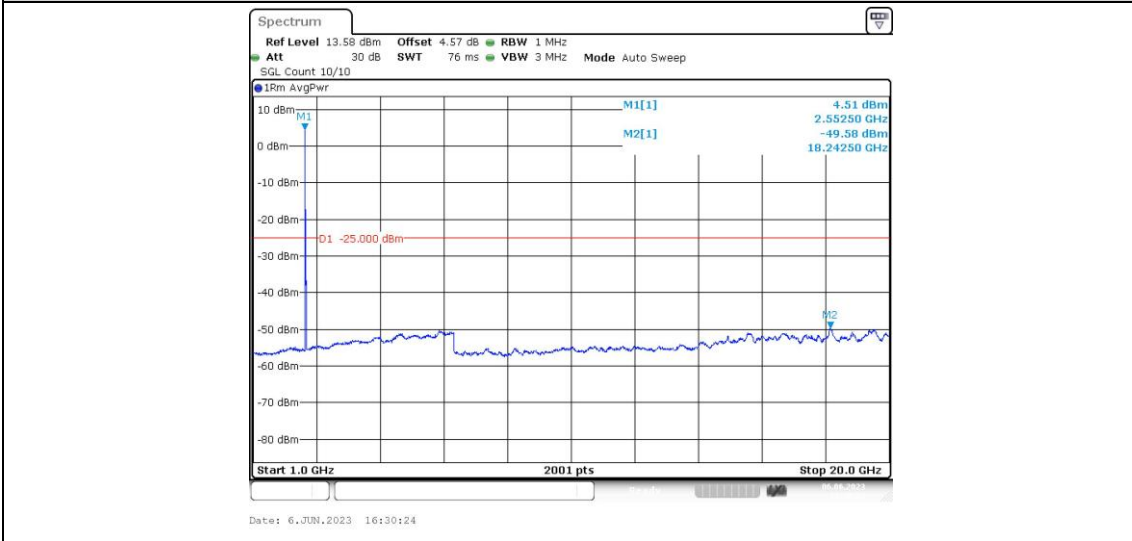

Band41-15MHz-QPSK-40315-1RB#0-Range1:0.009~0.15MHz

Band41-15MHz-QPSK-40315-1RB#0-Range2:0.15~30MHz

Band41-15MHz-QPSK-40315-1RB#0-Range3:30~1000MHz

Band41-15MHz-QPSK-40315-1RB#0-Range4:1000~20000MHz

Band41-15MHz-QPSK-40315-1RB#0-Range5:20000~27000MHz