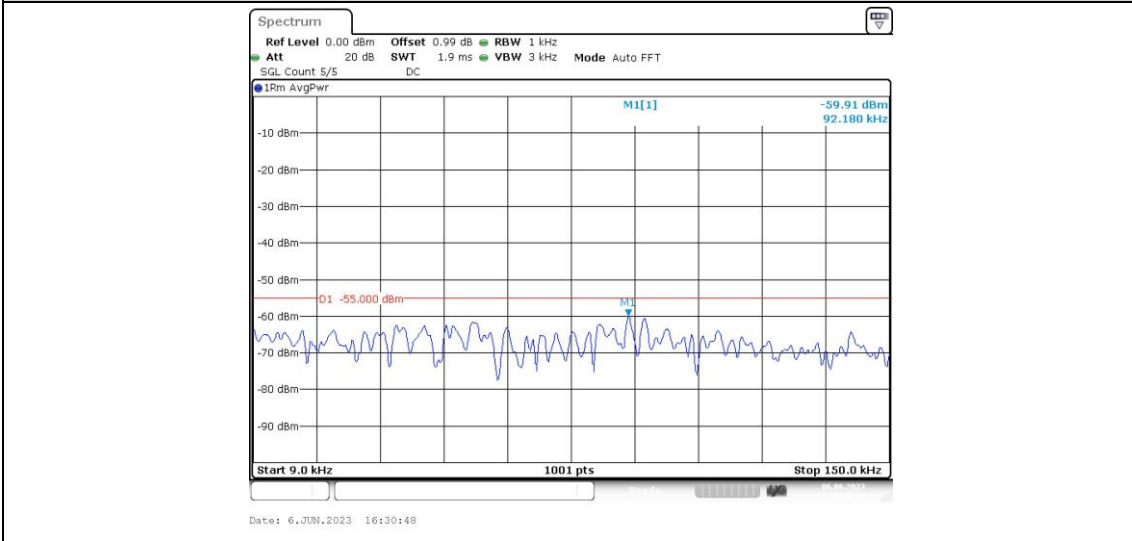

Band41-15MHz-16QAM-40315-1RB#0-Range1:0.009~0.15MHz