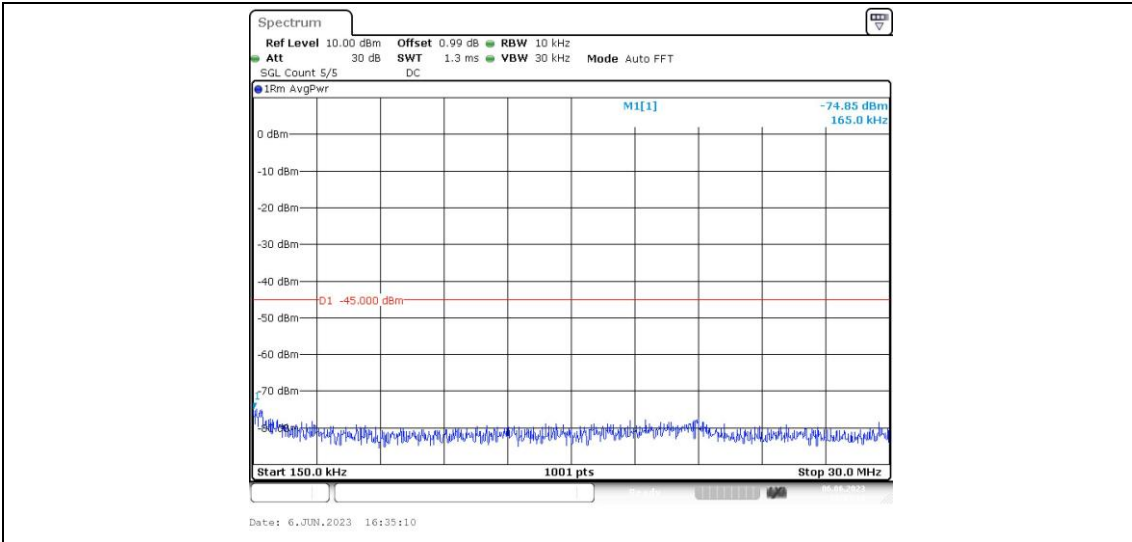

Band41-15MHz-16QAM-41165-1RB#0-Range2:0.15~30MHz

Band41-15MHz-16QAM-41165-1RB#0-Range3:30~1000MHz