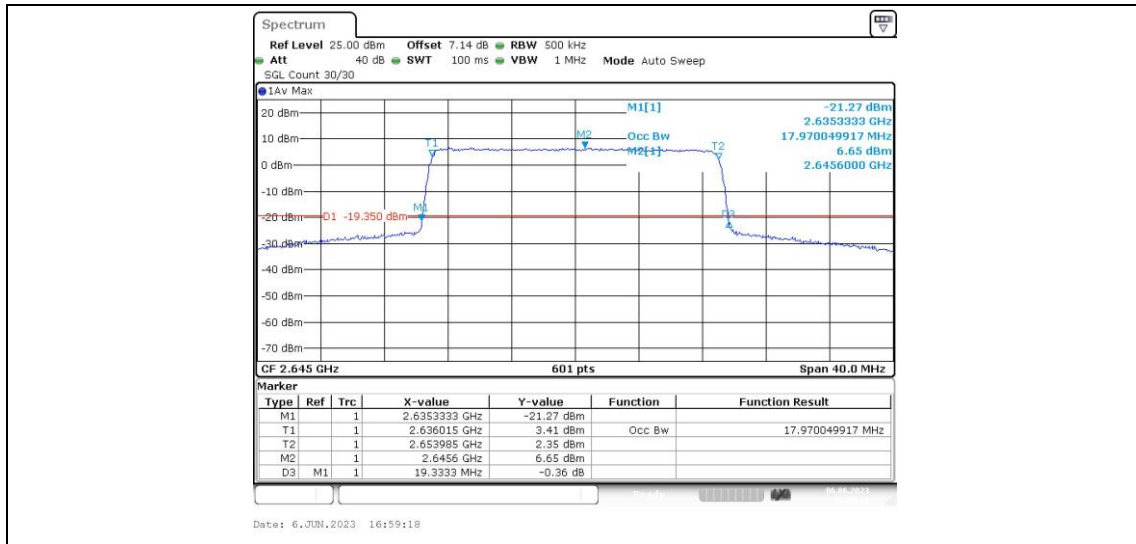

Band41-20MHz-16QAM-40340-100RB#0

Band41-20MHz-16QAM-40740-100RB#0

Band41-20MHz-16QAM-41140-100RB#0

Appendix D: Band Edge**Test Result**

Band	Bandwidth	Modulation	Channel	RB Configuration	Result(dBm)	Verdict
Band41	5MHz	QPSK	40265	1RB#0	-45.27,-45.40,-29.07,-18.27	PASS
Band41	5MHz	QPSK	40265	1RB#24	-48.38,-47.12,-29.56,-42.46	PASS
Band41	5MHz	QPSK	40265	25RB#0	-43.75,-42.67,-31.80,-26.34	PASS
Band41	5MHz	QPSK	41215	1RB#0	-42.18,-25.64,-47.06,-48.78	PASS
Band41	5MHz	QPSK	41215	1RB#24	-20.37,-25.63,-45.77,-35.17	PASS
Band41	5MHz	QPSK	41215	25RB#0	-22.53,-28.63,-42.18,-44.11	PASS
Band41	5MHz	16QAM	40265	1RB#0	-46.88,-45.03,-31.38,-18.16	PASS
Band41	5MHz	16QAM	40265	1RB#24	-48.17,-47.18,-31.41,-42.88	PASS
Band41	5MHz	16QAM	40265	25RB#0	-46.25,-42.38,-30.45,-25.02	PASS
Band41	5MHz	16QAM	41215	1RB#0	-42.00,-28.01,-46.66,-48.25	PASS
Band41	5MHz	16QAM	41215	1RB#24	-18.62,-27.78,-45.63,-40.18	PASS
Band41	5MHz	16QAM	41215	25RB#0	-24.60,-31.22,-44.45,-46.44	PASS
Band41	10MHz	QPSK	40290	1RB#0	-44.55,-34.22,-36.99,-25.98	PASS
Band41	10MHz	QPSK	40290	1RB#49	-49.00,-28.60,-45.07,-45.73	PASS
Band41	10MHz	QPSK	40290	50RB#0	-41.44,-34.77,-32.12,-30.13	PASS
Band41	10MHz	QPSK	41190	1RB#0	-43.74,-44.99,-25.58,-48.80	PASS
Band41	10MHz	QPSK	41190	1RB#49	-23.37,-35.11,-30.92,-48.33	PASS
Band41	10MHz	QPSK	41190	50RB#0	-24.92,-26.89,-31.47,-41.65	PASS
Band41	10MHz	16QAM	40290	1RB#0	-45.63,-35.78,-37.45,-26.28	PASS
Band41	10MHz	16QAM	40290	1RB#49	-48.50,-30.24,-45.20,-44.68	PASS
Band41	10MHz	16QAM	40290	50RB#0	-42.72,-36.01,-31.51,-31.51	PASS
Band41	10MHz	16QAM	41190	1RB#0	-44.53,-44.79,-26.93,-48.88	PASS
Band41	10MHz	16QAM	41190	1RB#49	-25.26,-35.82,-32.72,-47.51	PASS
Band41	10MHz	16QAM	41190	50RB#0	-27.98,-29.39,-33.96,-43.53	PASS
Band41	15MHz	QPSK	40315	1RB#0	-47.58,-38.13,-37.18,-27.64	PASS
Band41	15MHz	QPSK	40315	1RB#74	-47.58,-27.78,-45.29,-45.41	PASS
Band41	15MHz	QPSK	40315	75RB#0	-41.90,-33.22,-29.07,-27.96	PASS
Band41	15MHz	QPSK	41165	1RB#0	-43.92,-44.96,-26.18,-47.33	PASS
Band41	15MHz	QPSK	41165	1RB#74	-29.35,-37.22,-35.04,-47.26	PASS
Band41	15MHz	QPSK	41165	75RB#0	-20.41,-21.72,-25.38,-42.32	PASS
Band41	15MHz	16QAM	40315	1RB#0	-46.90,-40.09,-37.64,-28.78	PASS
Band41	15MHz	16QAM	40315	1RB#74	-48.01,-29.50,-45.03,-45.80	PASS
Band41	15MHz	16QAM	40315	75RB#0	-42.24,-34.47,-31.93,-31.43	PASS
Band41	15MHz	16QAM	41165	1RB#0	-44.50,-44.50,-27.43,-47.10	PASS
Band41	15MHz	16QAM	41165	1RB#74	-28.50,-37.15,-34.93,-46.48	PASS