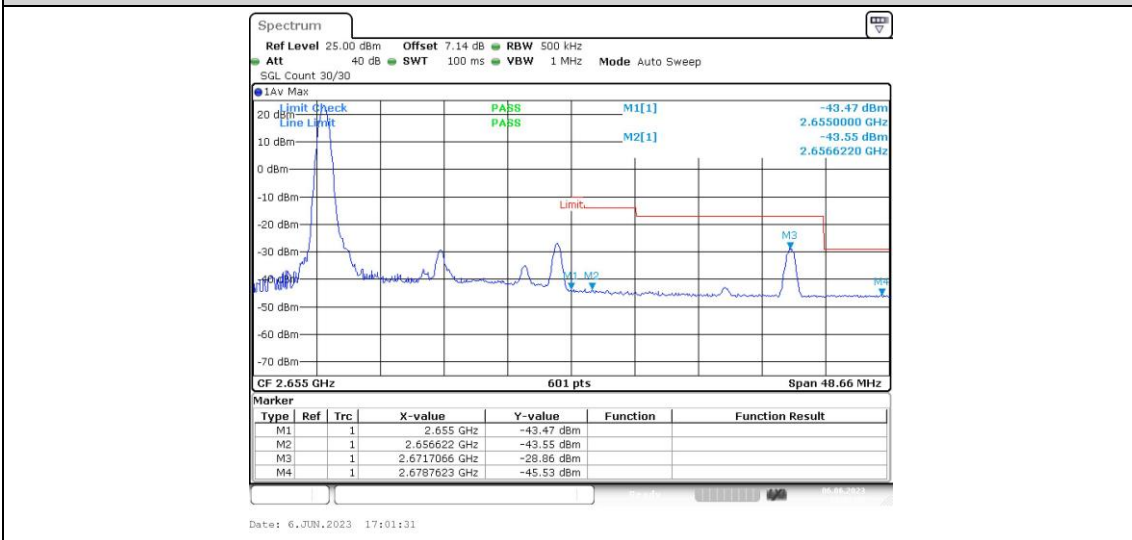

Band41-20MHz-QPSK-41140-1RB#0

Band41-20MHz-QPSK-41140-1RB#99