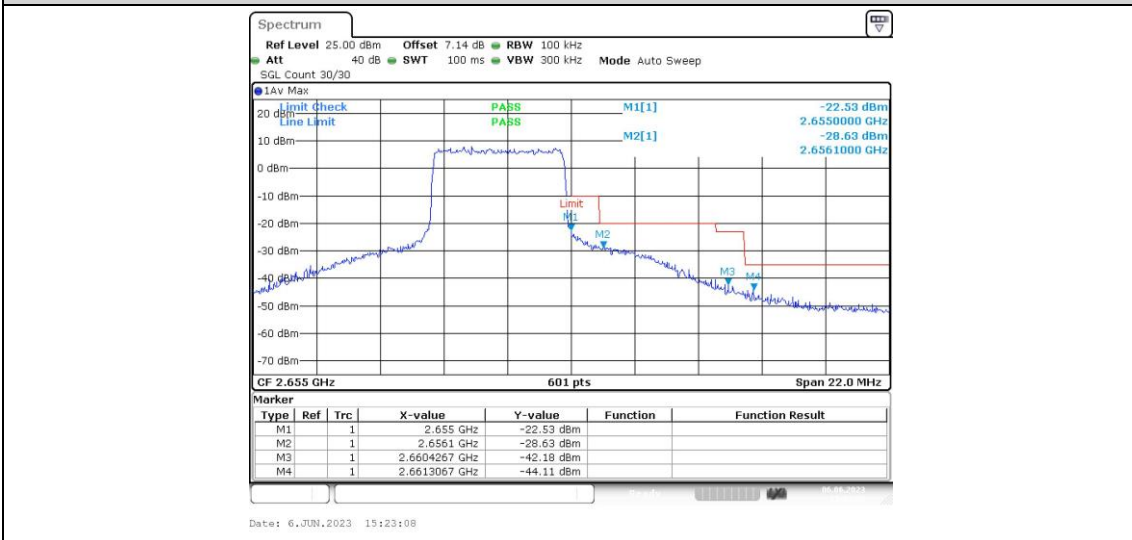

Band41-5MHz-QPSK-41215-25RB#0