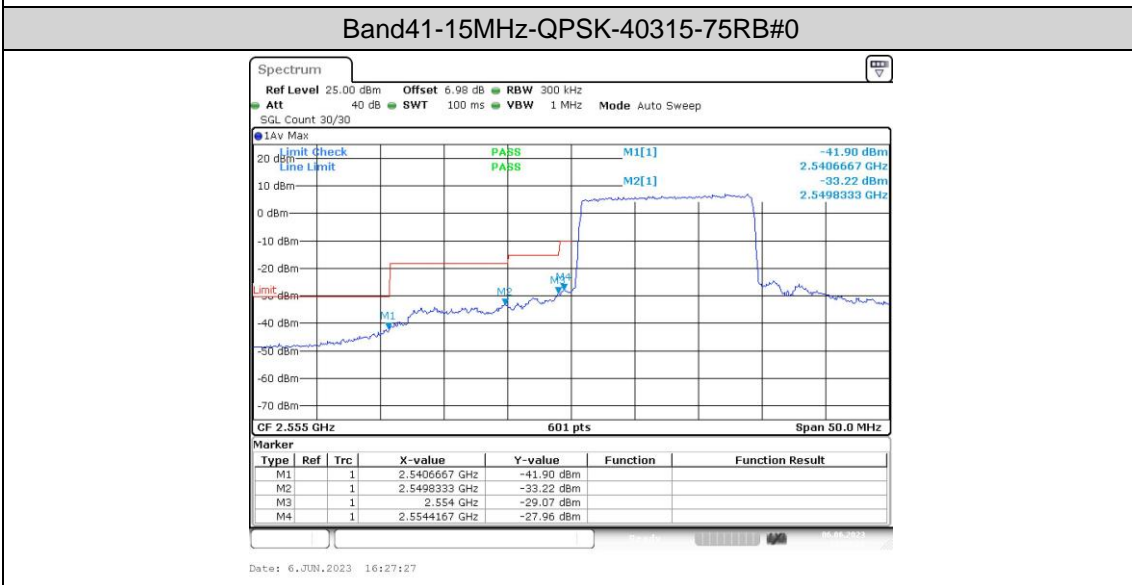

Band41-10MHz-16QAM-41190-1RB#49

Band41-10MHz-16QAM-41190-50RB#0

Band41-15MHz-QPSK-40315-1RB#0

Band41-15MHz-QPSK-40315-1RB#74

Band41-15MHz-QPSK-41165-75RB#0

Band41-15MHz-16QAM-40315-1RB#0

Band41-15MHz-16QAM-40315-1RB#74