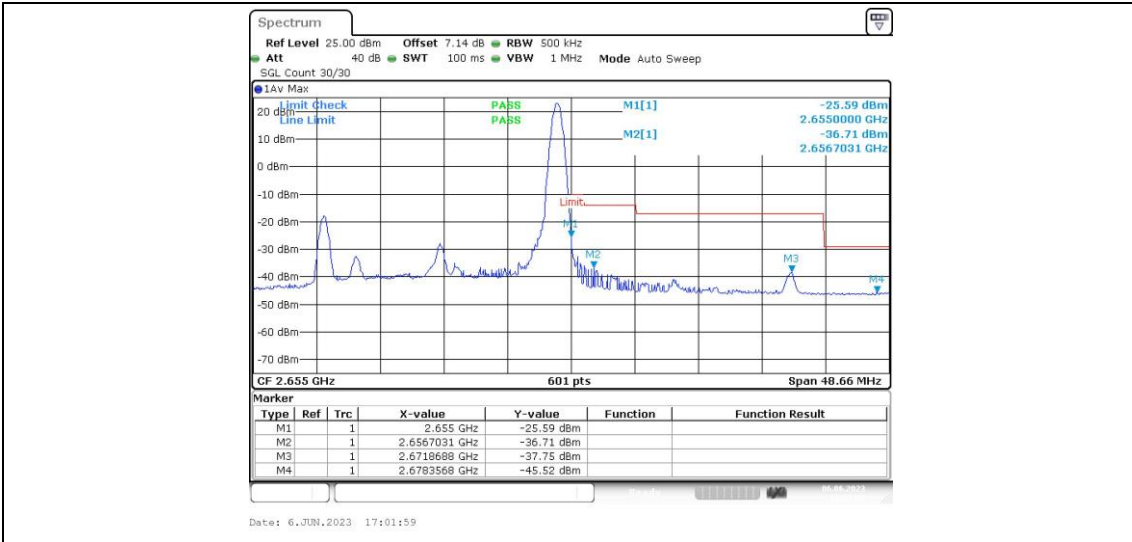

Band41-20MHz-QPSK-41140-100RB#0

Band41-20MHz-16QAM-40340-1RB#0

Band41-20MHz-16QAM-40340-1RB#99