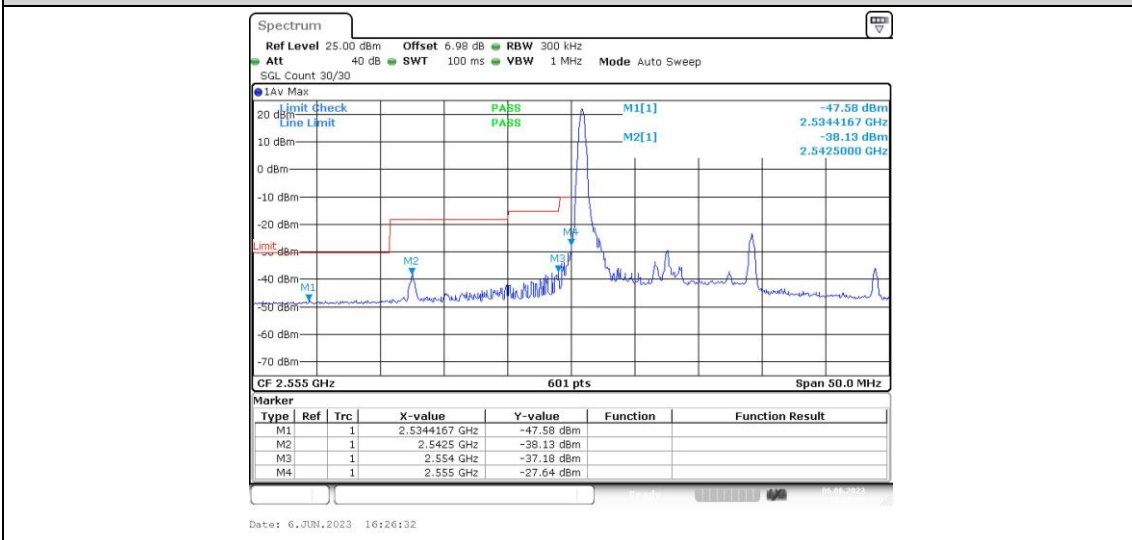

Band41-15MHz-QPSK-40315-1RB#0

Band41-15MHz-QPSK-40315-1RB#74