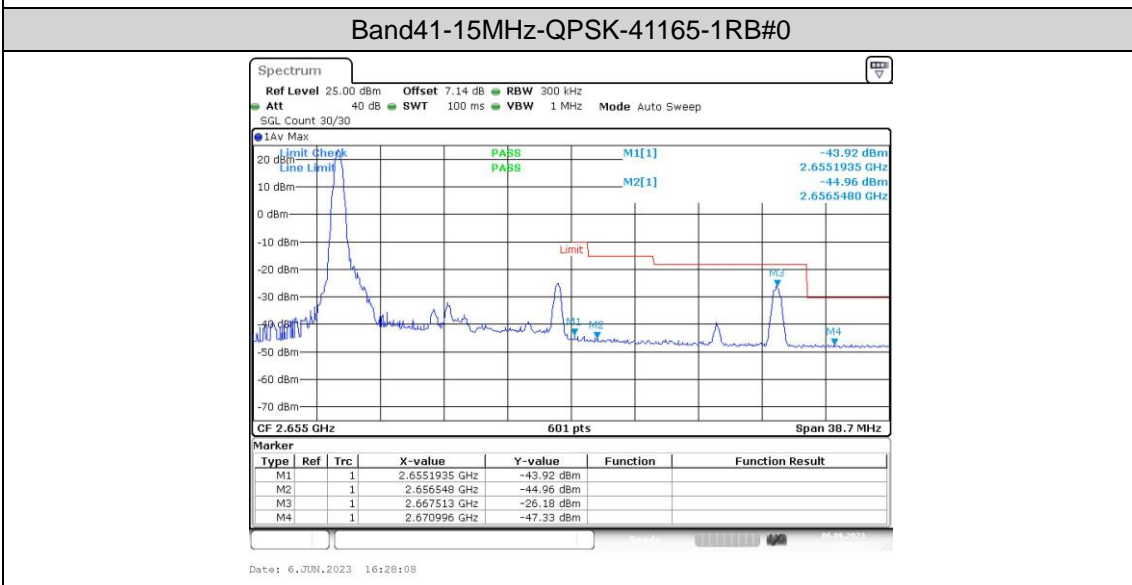

Band41-10MHz-16QAM-41190-1RB#49

Band41-10MHz-16QAM-41190-50RB#0

Band41-15MHz-QPSK-40315-1RB#0

Band41-15MHz-QPSK-40315-1RB#74

Band41-15MHz-QPSK-41165-75RB#0

Band41-15MHz-16QAM-40315-1RB#0

Band41-15MHz-16QAM-40315-1RB#74