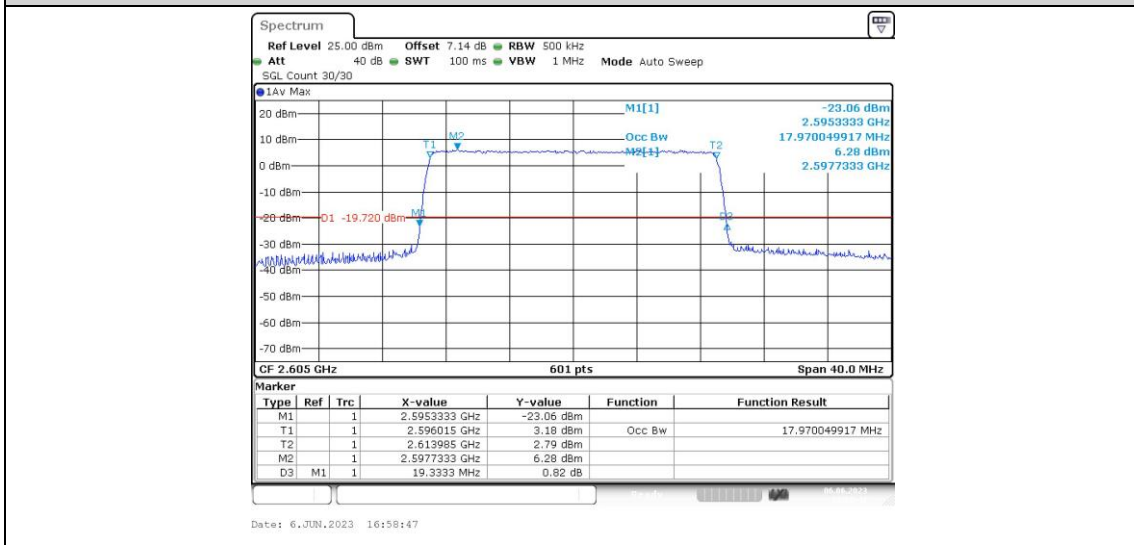

Band41-20MHz-16QAM-40340-100RB#0

Band41-20MHz-16QAM-40740-100RB#0

Band41-20MHz-16QAM-41140-100RB#0

Appendix D: Band Edge**Test Result**

Band	Bandwidth	Modulation	Channel	RB Configuration	Result(dBm)	Verdict
Band41	5MHz	QPSK	40265	1RB#0	-45.27,-45.40,-29.07,-18.27	PASS
Band41	5MHz	QPSK	40265	1RB#24	-48.38,-47.12,-29.56,-42.46	PASS
Band41	5MHz	QPSK	40265	25RB#0	-43.75,-42.67,-31.80,-26.34	PASS
Band41	5MHz	QPSK	41215	1RB#0	-42.18,-25.64,-47.06,-48.78	PASS
Band41	5MHz	QPSK	41215	1RB#24	-20.37,-25.63,-45.77,-35.17	PASS
Band41	5MHz	QPSK	41215	25RB#0	-22.53,-28.63,-42.18,-44.11	PASS
Band41	5MHz	16QAM	40265	1RB#0	-46.88,-45.03,-31.38,-18.16	PASS
Band41	5MHz	16QAM	40265	1RB#24	-48.17,-47.18,-31.41,-42.88	PASS
Band41	5MHz	16QAM	40265	25RB#0	-46.25,-42.38,-30.45,-25.02	PASS
Band41	5MHz	16QAM	41215	1RB#0	-42.00,-28.01,-46.66,-48.25	PASS
Band41	5MHz	16QAM	41215	1RB#24	-18.62,-27.78,-45.63,-40.18	PASS
Band41	5MHz	16QAM	41215	25RB#0	-24.60,-31.22,-44.45,-46.44	PASS
Band41	10MHz	QPSK	40290	1RB#0	-44.55,-34.22,-36.99,-25.98	PASS
Band41	10MHz	QPSK	40290	1RB#49	-49.00,-28.60,-45.07,-45.73	PASS
Band41	10MHz	QPSK	40290	50RB#0	-41.44,-34.77,-32.12,-30.13	PASS
Band41	10MHz	QPSK	41190	1RB#0	-43.74,-44.99,-25.58,-48.80	PASS
Band41	10MHz	QPSK	41190	1RB#49	-23.37,-35.11,-30.92,-48.33	PASS
Band41	10MHz	QPSK	41190	50RB#0	-24.92,-26.89,-31.47,-41.65	PASS
Band41	10MHz	16QAM	40290	1RB#0	-45.63,-35.78,-37.45,-26.28	PASS
Band41	10MHz	16QAM	40290	1RB#49	-48.50,-30.24,-45.20,-44.68	PASS
Band41	10MHz	16QAM	40290	50RB#0	-42.72,-36.01,-31.51,-31.51	PASS
Band41	10MHz	16QAM	41190	1RB#0	-44.53,-44.79,-26.93,-48.88	PASS
Band41	10MHz	16QAM	41190	1RB#49	-25.26,-35.82,-32.72,-47.51	PASS
Band41	10MHz	16QAM	41190	50RB#0	-27.98,-29.39,-33.96,-43.53	PASS
Band41	15MHz	QPSK	40315	1RB#0	-47.58,-38.13,-37.18,-27.64	PASS
Band41	15MHz	QPSK	40315	1RB#74	-47.58,-27.78,-45.29,-45.41	PASS
Band41	15MHz	QPSK	40315	75RB#0	-41.90,-33.22,-29.07,-27.96	PASS
Band41	15MHz	QPSK	41165	1RB#0	-43.92,-44.96,-26.18,-47.33	PASS
Band41	15MHz	QPSK	41165	1RB#74	-29.35,-37.22,-35.04,-47.26	PASS
Band41	15MHz	QPSK	41165	75RB#0	-20.41,-21.72,-25.38,-42.32	PASS
Band41	15MHz	16QAM	40315	1RB#0	-46.90,-40.09,-37.64,-28.78	PASS
Band41	15MHz	16QAM	40315	1RB#74	-48.01,-29.50,-45.03,-45.80	PASS
Band41	15MHz	16QAM	40315	75RB#0	-42.24,-34.47,-31.93,-31.43	PASS
Band41	15MHz	16QAM	41165	1RB#0	-44.50,-44.50,-27.43,-47.10	PASS
Band41	15MHz	16QAM	41165	1RB#74	-28.50,-37.15,-34.93,-46.48	PASS