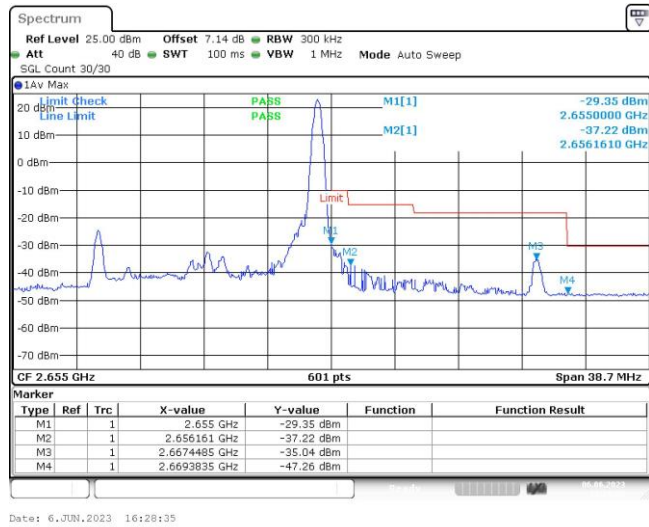

Band41-10MHz-16QAM-41190-1RB#49

Band41-10MHz-16QAM-41190-50RB#0

Band41-15MHz-QPSK-40315-1RB#0

Band41-15MHz-QPSK-40315-1RB#74

Band41-15MHz-QPSK-41165-75RB#0

Band41-15MHz-16QAM-40315-1RB#0

Band41-15MHz-16QAM-40315-1RB#74