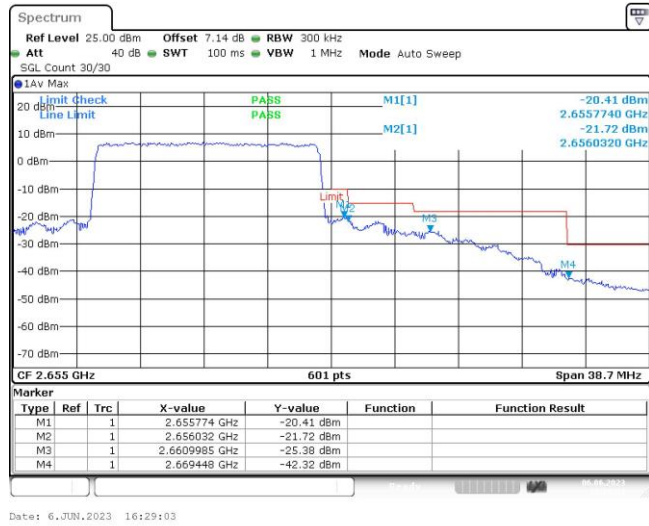

Band41-10MHz-16QAM-41190-1RB#49

Band41-10MHz-16QAM-41190-50RB#0

Band41-15MHz-QPSK-40315-1RB#0

Band41-15MHz-QPSK-40315-1RB#74

Band41-15MHz-QPSK-41165-75RB#0

Band41-15MHz-16QAM-40315-1RB#0

Band41-15MHz-16QAM-40315-1RB#74