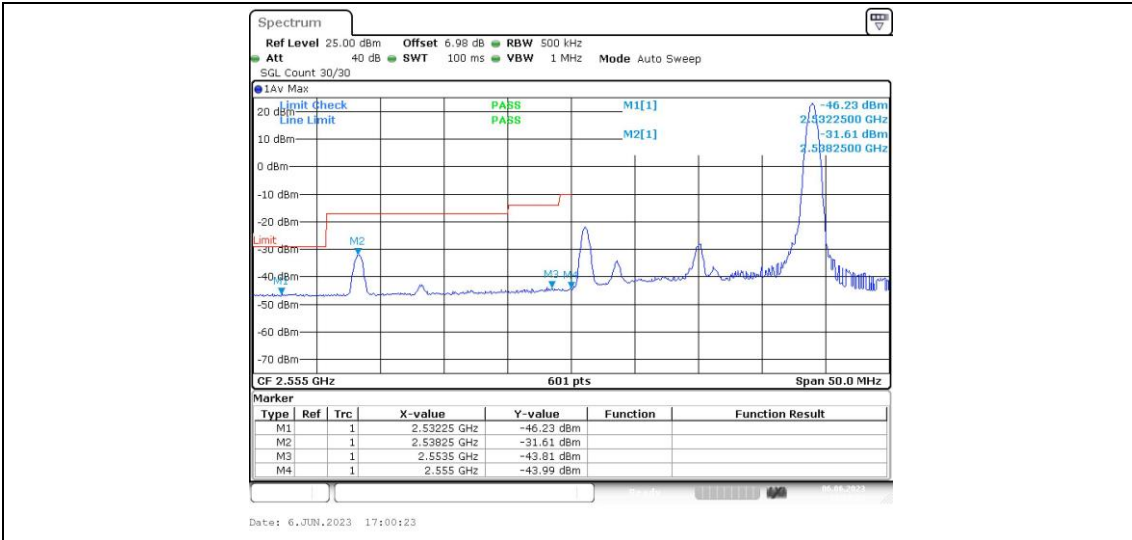

Band41-15MHz-16QAM-40315-75RB#0

Band41-15MHz-16QAM-41165-1RB#0

Band41-15MHz-16QAM-41165-1RB#74

Band41-15MHz-16QAM-41165-75RB#0

Band41-20MHz-QPSK-40340-1RB#0

Band41-20MHz-QPSK-40340-1RB#99

Band41-20MHz-QPSK-40340-100RB#0