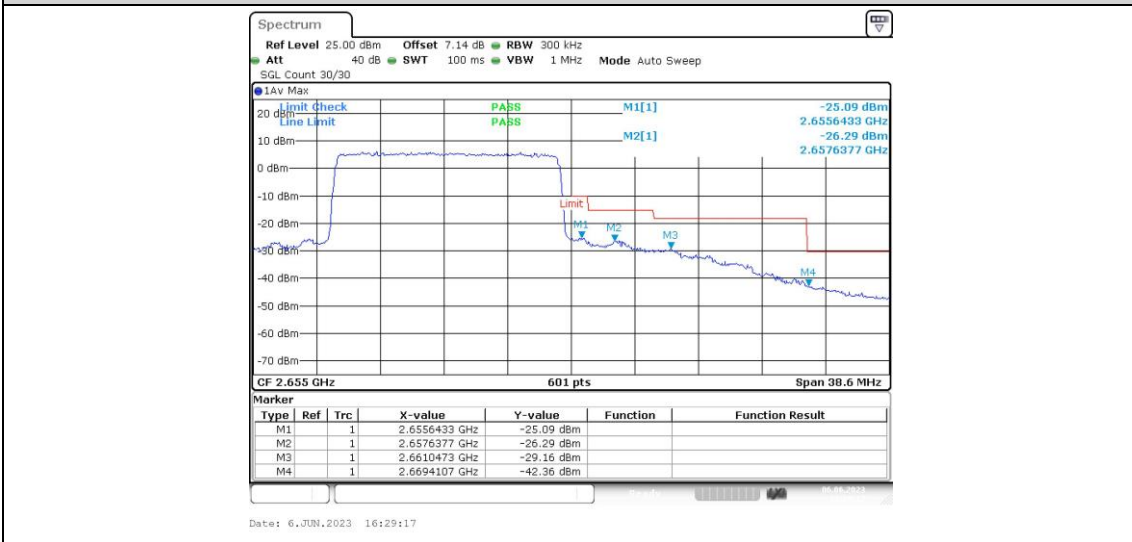

Band41-15MHz-16QAM-40315-75RB#0

Band41-15MHz-16QAM-41165-1RB#0

Band41-15MHz-16QAM-41165-1RB#74

Band41-15MHz-16QAM-41165-75RB#0

Band41-20MHz-QPSK-40340-1RB#0

Band41-20MHz-QPSK-40340-1RB#99

Band41-20MHz-QPSK-40340-100RB#0