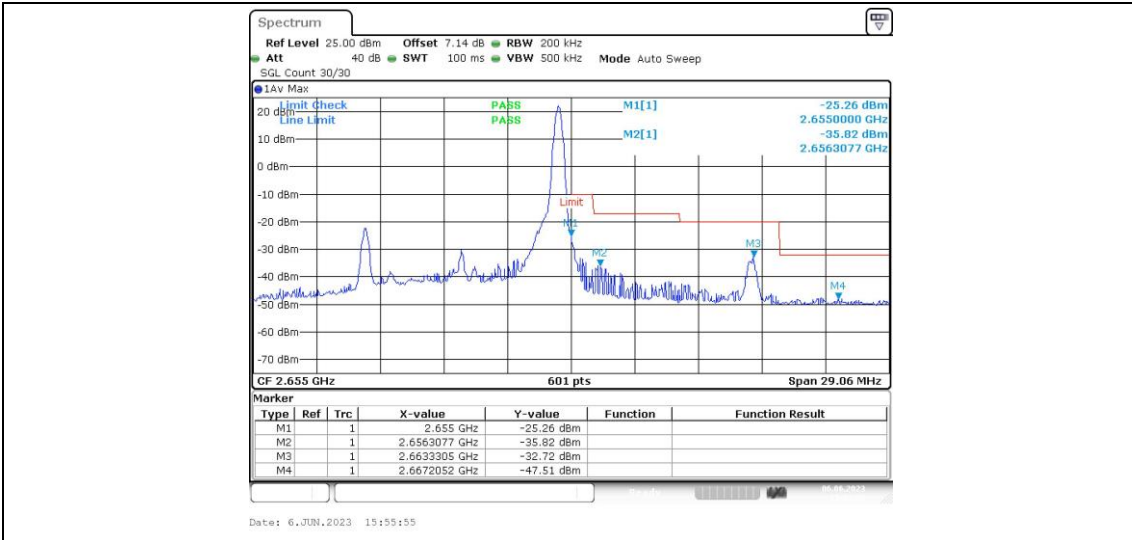

Band41-10MHz-16QAM-41190-50RB#0

Band41-15MHz-QPSK-40315-1RB#0

Band41-15MHz-QPSK-40315-1RB#74