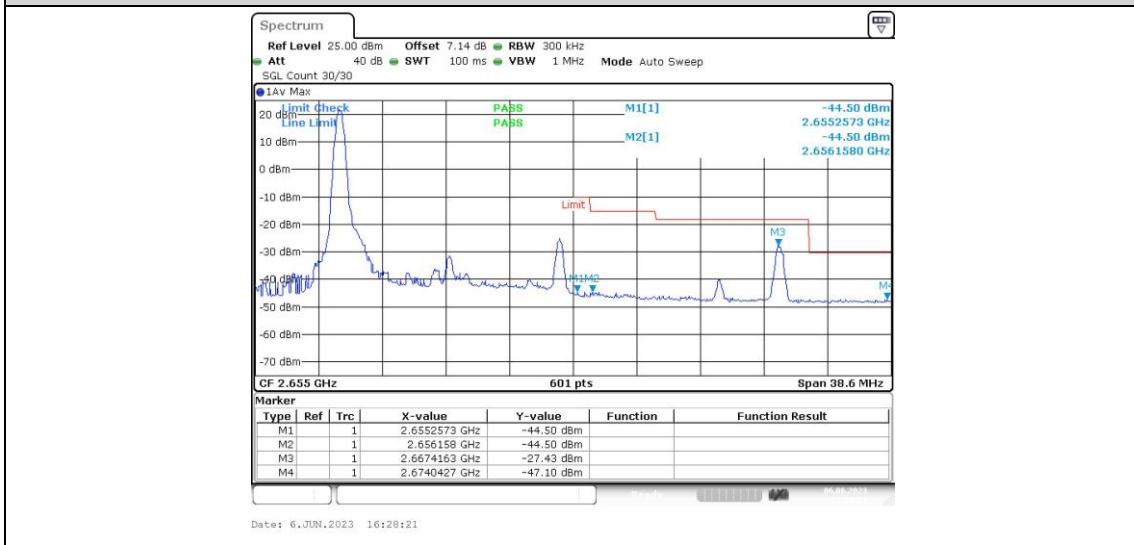

Band41-15MHz-16QAM-41165-1RB#0

Band41-15MHz-16QAM-41165-1RB#74