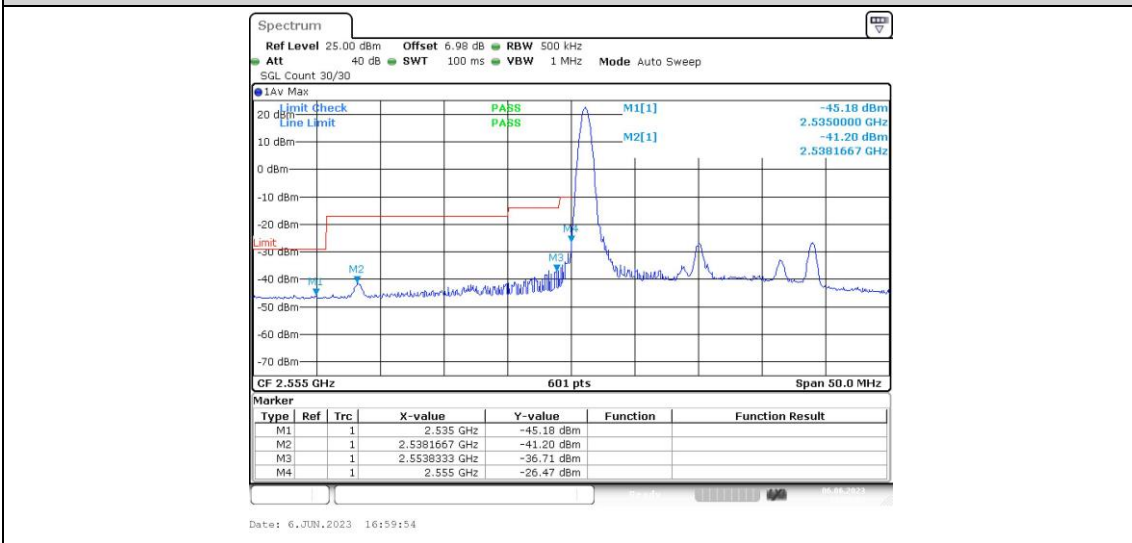

Band41-15MHz-16QAM-40315-75RB#0

Band41-15MHz-16QAM-41165-1RB#0

Band41-15MHz-16QAM-41165-1RB#74

Band41-15MHz-16QAM-41165-75RB#0

Band41-20MHz-QPSK-40340-1RB#0

Band41-20MHz-QPSK-40340-1RB#99

Band41-20MHz-QPSK-40340-100RB#0