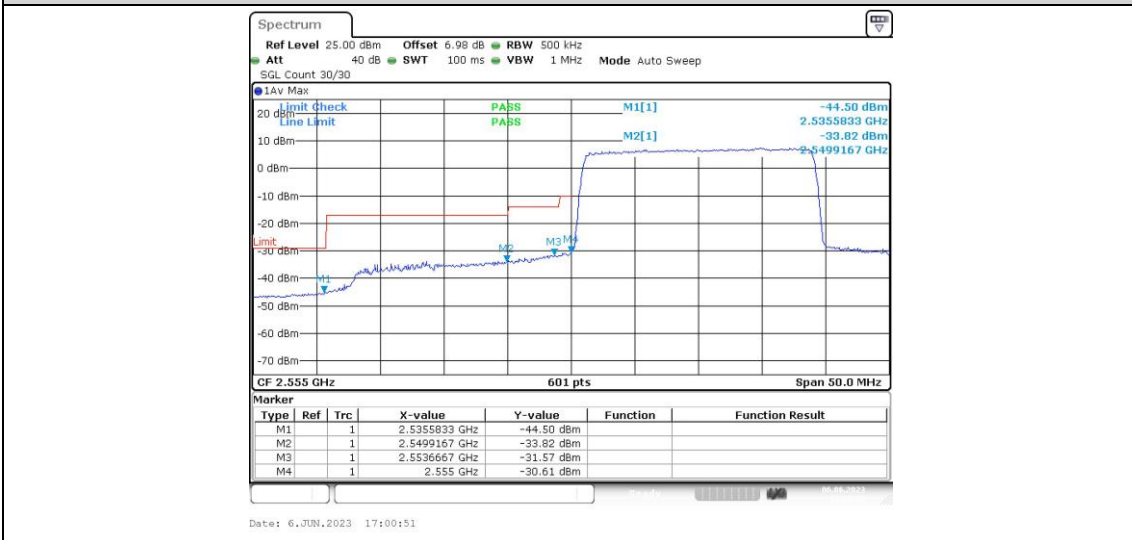

Band41-15MHz-16QAM-40315-75RB#0

Band41-15MHz-16QAM-41165-1RB#0

Band41-15MHz-16QAM-41165-1RB#74

Band41-15MHz-16QAM-41165-75RB#0

Band41-20MHz-QPSK-40340-1RB#0

Band41-20MHz-QPSK-40340-1RB#99

Band41-20MHz-QPSK-40340-100RB#0