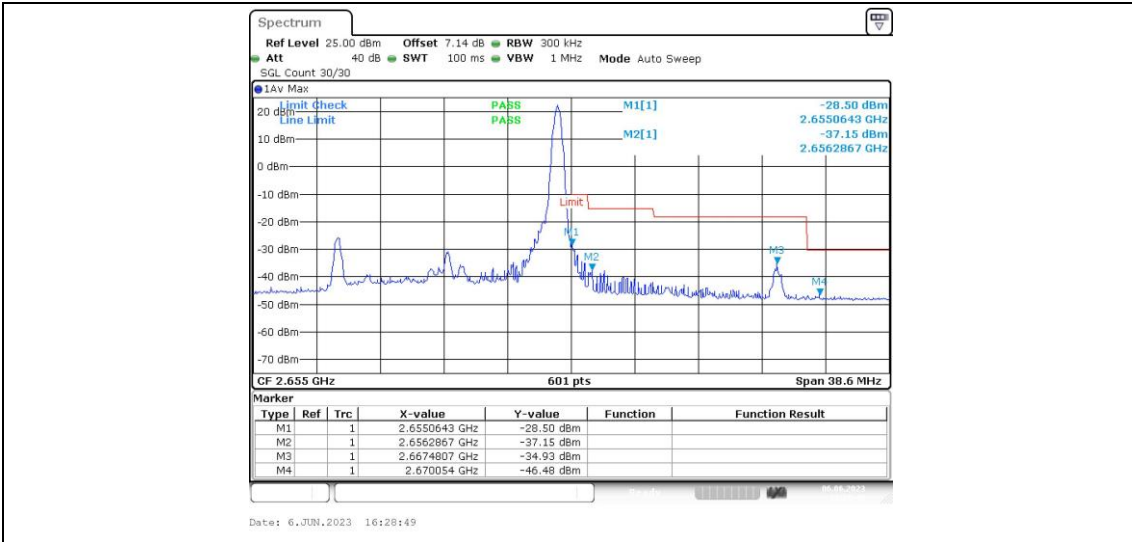

Band41-15MHz-16QAM-41165-75RB#0

Band41-20MHz-QPSK-40340-1RB#0

Band41-20MHz-QPSK-40340-1RB#99