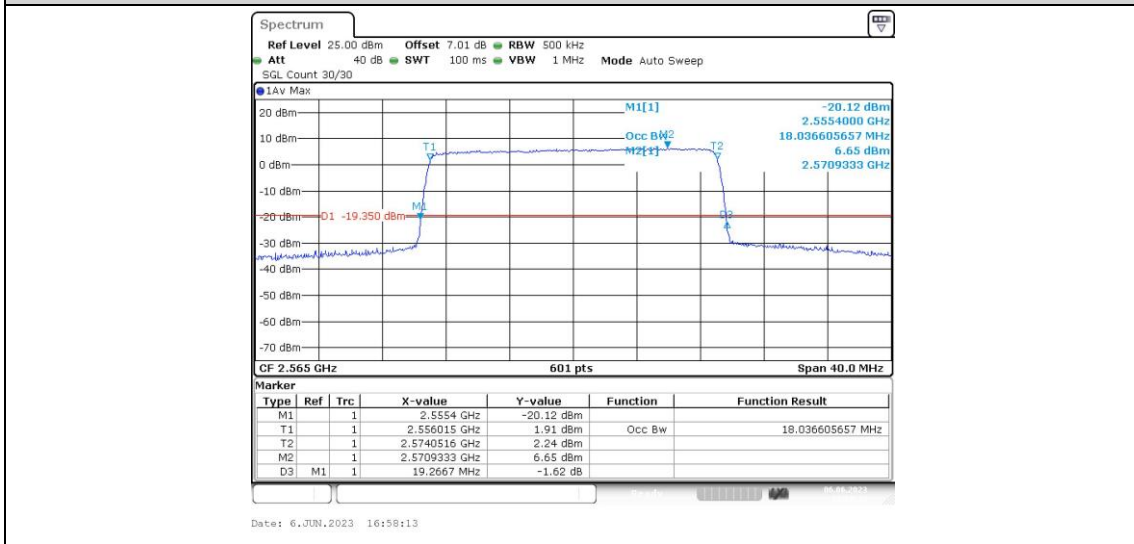

Band41-20MHz-16QAM-40340-100RB#0

Band41-20MHz-16QAM-40740-100RB#0

Band41-20MHz-16QAM-41140-100RB#0

Appendix D: Band Edge**Test Result**

Band	Bandwidth	Modulation	Channel	RB Configuration	Result(dBm)	Verdict
Band41	5MHz	QPSK	40265	1RB#0	-45.27,-45.40,-29.07,-18.27	PASS
Band41	5MHz	QPSK	40265	1RB#24	-48.38,-47.12,-29.56,-42.46	PASS
Band41	5MHz	QPSK	40265	25RB#0	-43.75,-42.67,-31.80,-26.34	PASS
Band41	5MHz	QPSK	41215	1RB#0	-42.18,-25.64,-47.06,-48.78	PASS
Band41	5MHz	QPSK	41215	1RB#24	-20.37,-25.63,-45.77,-35.17	PASS
Band41	5MHz	QPSK	41215	25RB#0	-22.53,-28.63,-42.18,-44.11	PASS
Band41	5MHz	16QAM	40265	1RB#0	-46.88,-45.03,-31.38,-18.16	PASS
Band41	5MHz	16QAM	40265	1RB#24	-48.17,-47.18,-31.41,-42.88	PASS
Band41	5MHz	16QAM	40265	25RB#0	-46.25,-42.38,-30.45,-25.02	PASS
Band41	5MHz	16QAM	41215	1RB#0	-42.00,-28.01,-46.66,-48.25	PASS
Band41	5MHz	16QAM	41215	1RB#24	-18.62,-27.78,-45.63,-40.18	PASS
Band41	5MHz	16QAM	41215	25RB#0	-24.60,-31.22,-44.45,-46.44	PASS
Band41	10MHz	QPSK	40290	1RB#0	-44.55,-34.22,-36.99,-25.98	PASS
Band41	10MHz	QPSK	40290	1RB#49	-49.00,-28.60,-45.07,-45.73	PASS
Band41	10MHz	QPSK	40290	50RB#0	-41.44,-34.77,-32.12,-30.13	PASS
Band41	10MHz	QPSK	41190	1RB#0	-43.74,-44.99,-25.58,-48.80	PASS
Band41	10MHz	QPSK	41190	1RB#49	-23.37,-35.11,-30.92,-48.33	PASS
Band41	10MHz	QPSK	41190	50RB#0	-24.92,-26.89,-31.47,-41.65	PASS
Band41	10MHz	16QAM	40290	1RB#0	-45.63,-35.78,-37.45,-26.28	PASS
Band41	10MHz	16QAM	40290	1RB#49	-48.50,-30.24,-45.20,-44.68	PASS
Band41	10MHz	16QAM	40290	50RB#0	-42.72,-36.01,-31.51,-31.51	PASS
Band41	10MHz	16QAM	41190	1RB#0	-44.53,-44.79,-26.93,-48.88	PASS
Band41	10MHz	16QAM	41190	1RB#49	-25.26,-35.82,-32.72,-47.51	PASS
Band41	10MHz	16QAM	41190	50RB#0	-27.98,-29.39,-33.96,-43.53	PASS
Band41	15MHz	QPSK	40315	1RB#0	-47.58,-38.13,-37.18,-27.64	PASS
Band41	15MHz	QPSK	40315	1RB#74	-47.58,-27.78,-45.29,-45.41	PASS
Band41	15MHz	QPSK	40315	75RB#0	-41.90,-33.22,-29.07,-27.96	PASS
Band41	15MHz	QPSK	41165	1RB#0	-43.92,-44.96,-26.18,-47.33	PASS
Band41	15MHz	QPSK	41165	1RB#74	-29.35,-37.22,-35.04,-47.26	PASS
Band41	15MHz	QPSK	41165	75RB#0	-20.41,-21.72,-25.38,-42.32	PASS
Band41	15MHz	16QAM	40315	1RB#0	-46.90,-40.09,-37.64,-28.78	PASS
Band41	15MHz	16QAM	40315	1RB#74	-48.01,-29.50,-45.03,-45.80	PASS
Band41	15MHz	16QAM	40315	75RB#0	-42.24,-34.47,-31.93,-31.43	PASS
Band41	15MHz	16QAM	41165	1RB#0	-44.50,-44.50,-27.43,-47.10	PASS
Band41	15MHz	16QAM	41165	1RB#74	-28.50,-37.15,-34.93,-46.48	PASS