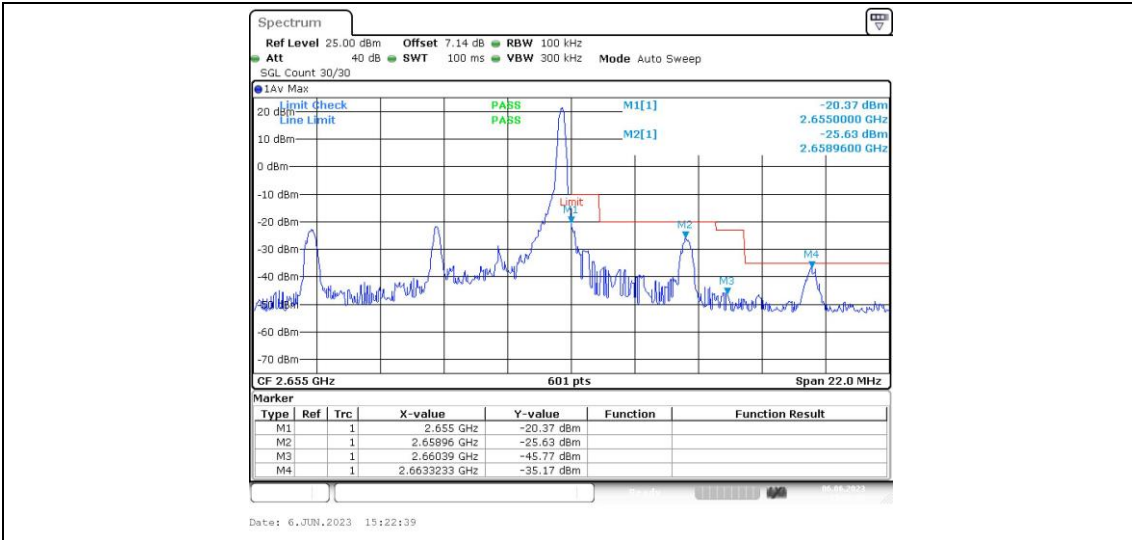

Band41-5MHz-QPSK-41215-25RB#0

Band41-5MHz-16QAM-40265-1RB#0

Band41-5MHz-16QAM-40265-1RB#24