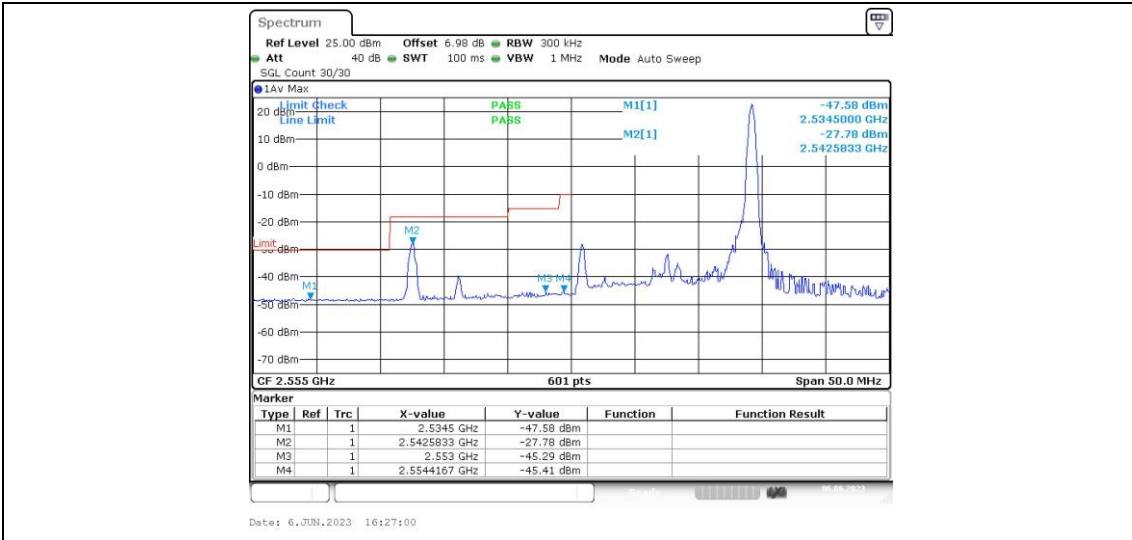

Band41-10MHz-16QAM-41190-1RB#49

Band41-10MHz-16QAM-41190-50RB#0

Band41-15MHz-QPSK-40315-1RB#0

Band41-15MHz-QPSK-40315-1RB#74

Band41-15MHz-QPSK-41165-75RB#0

Band41-15MHz-16QAM-40315-1RB#0

Band41-15MHz-16QAM-40315-1RB#74