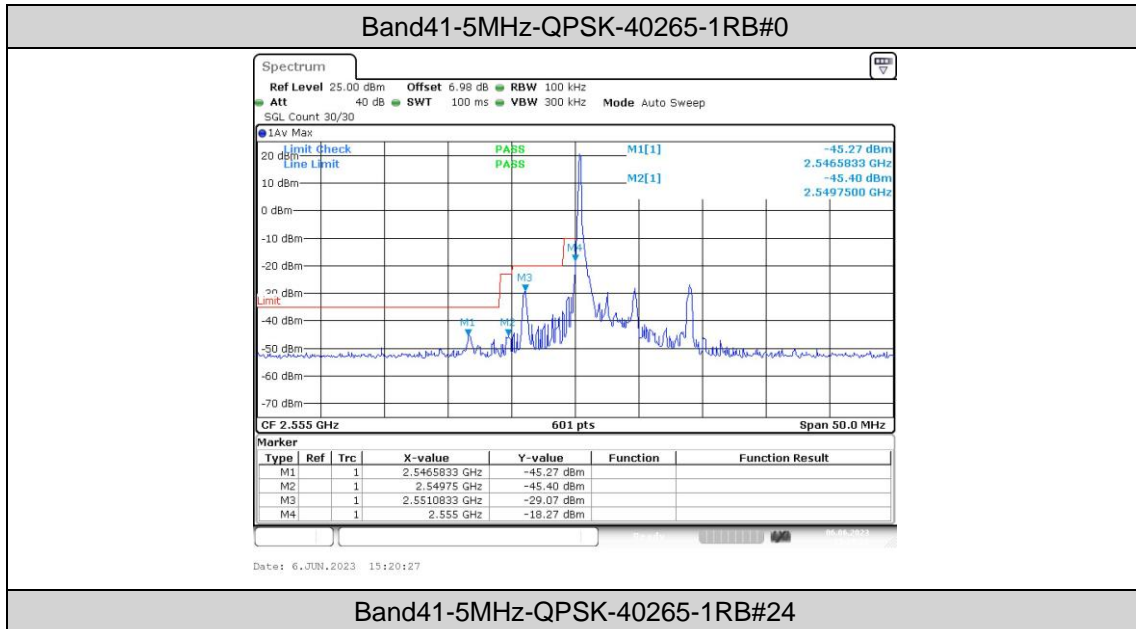

Band41	15MHz	16QAM	41165	75RB#0	-25.09,-26.29,-29.16,-42.36	PASS
Band41	20MHz	QPSK	40340	1RB#0	-45.18,-41.20,-36.71,-26.47	PASS
Band41	20MHz	QPSK	40340	1RB#99	-46.23,-31.61,-43.81,-43.99	PASS
Band41	20MHz	QPSK	40340	100RB#0	-44.50,-33.82,-31.57,-30.61	PASS
Band41	20MHz	QPSK	41140	1RB#0	-43.47,-43.55,-28.86,-45.53	PASS
Band41	20MHz	QPSK	41140	1RB#99	-25.59,-36.71,-37.75,-45.52	PASS
Band41	20MHz	QPSK	41140	100RB#0	-22.22,-22.96,-25.95,-43.90	PASS
Band41	20MHz	16QAM	40340	1RB#0	-46.21,-41.97,-36.97,-26.90	PASS
Band41	20MHz	16QAM	40340	1RB#99	-46.30,-32.54,-43.97,-43.60	PASS
Band41	20MHz	16QAM	40340	100RB#0	-44.44,-33.08,-31.86,-31.48	PASS
Band41	20MHz	16QAM	41140	1RB#0	-44.12,-43.85,-30.15,-45.77	PASS
Band41	20MHz	16QAM	41140	1RB#99	-25.76,-36.73,-38.77,-45.51	PASS
Band41	20MHz	16QAM	41140	100RB#0	-25.85,-26.81,-28.95,-44.03	PASS

Test Graphs