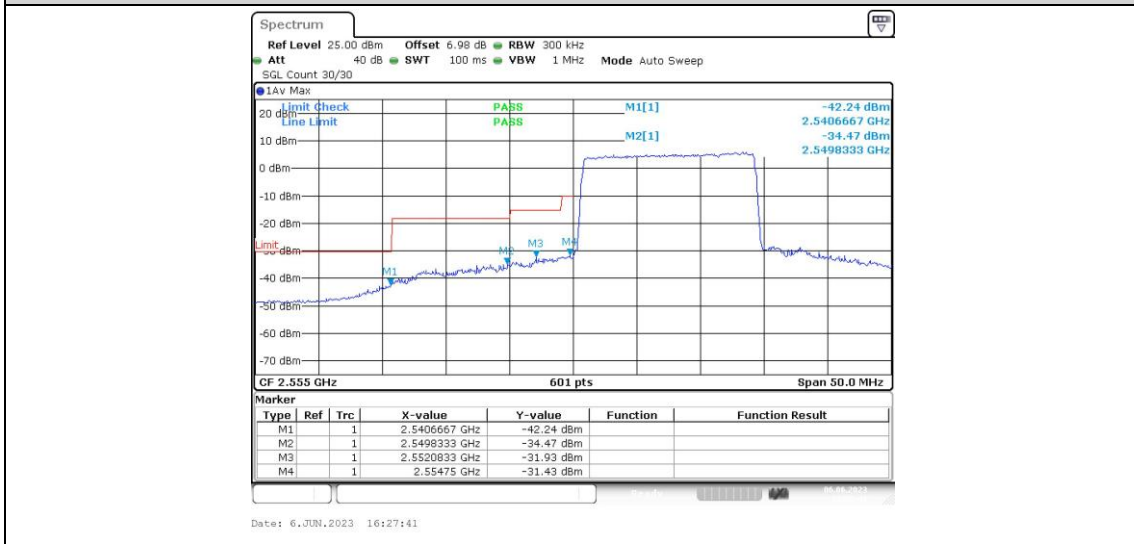

Band41-15MHz-16QAM-40315-75RB#0