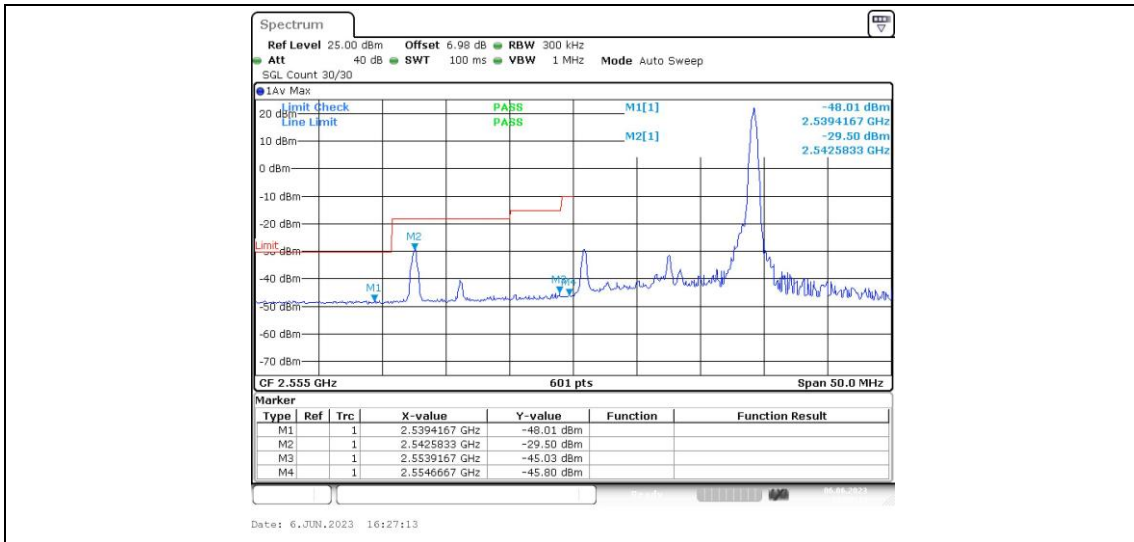

Band41-10MHz-16QAM-41190-1RB#49

Band41-10MHz-16QAM-41190-50RB#0

Band41-15MHz-QPSK-40315-1RB#0

Band41-15MHz-QPSK-40315-1RB#74

Band41-15MHz-QPSK-41165-75RB#0

Band41-15MHz-16QAM-40315-1RB#0

Band41-15MHz-16QAM-40315-1RB#74