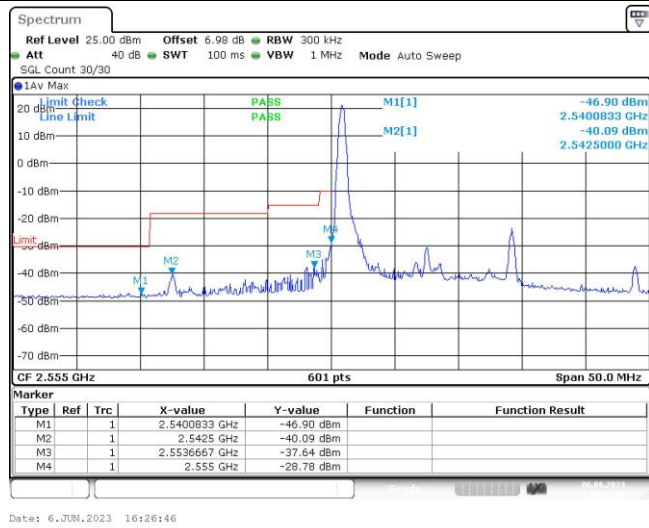

Band41-15MHz-16QAM-40315-1RB#0

Band41-15MHz-16QAM-40315-1RB#74