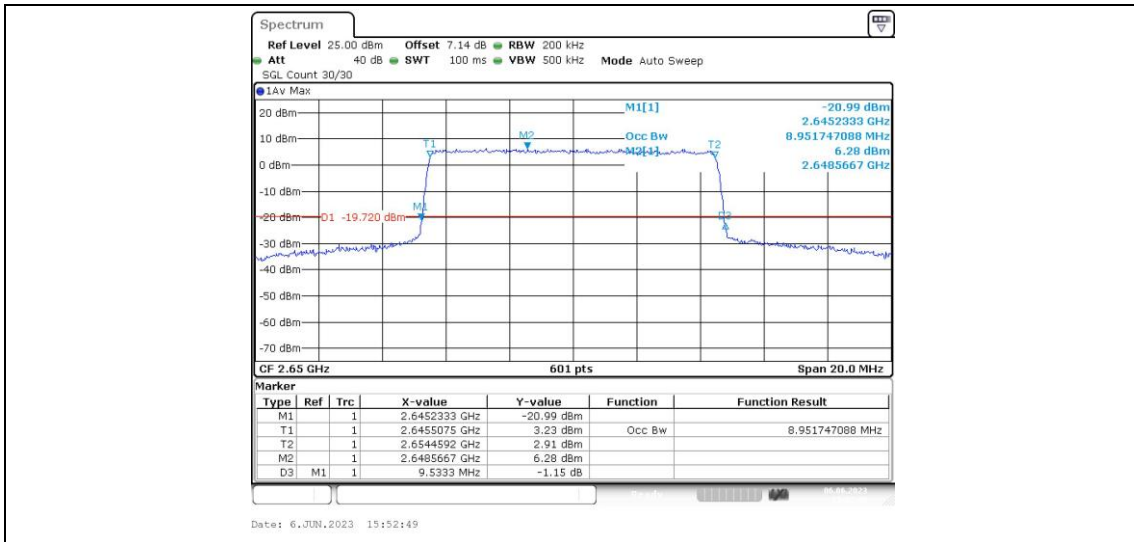

Band41-15MHz-QPSK-40315-75RB#0

Band41-15MHz-QPSK-40740-75RB#0

Band41-15MHz-QPSK-41165-75RB#0