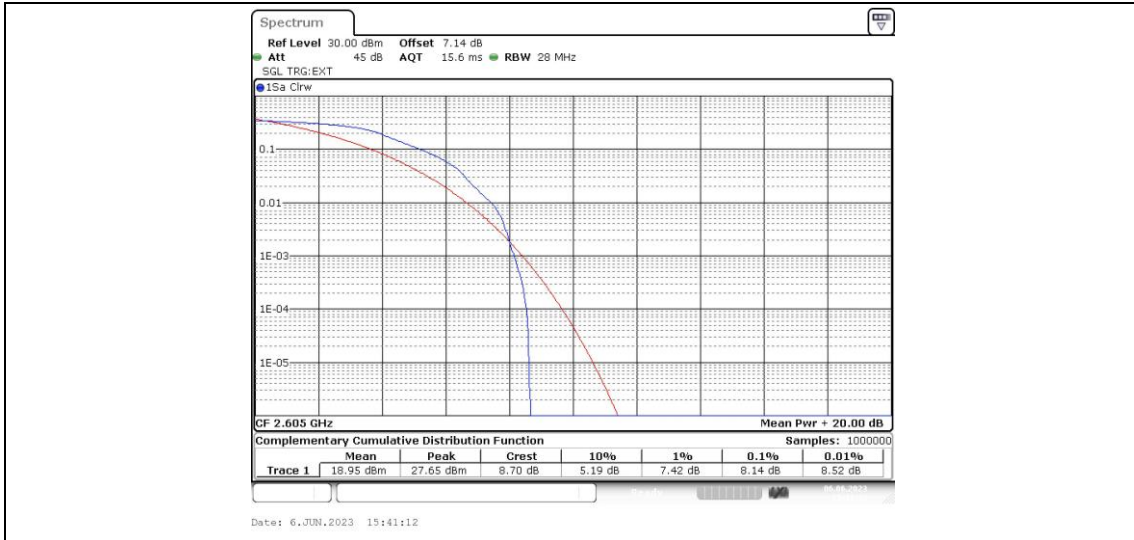

Band41-5MHz-QPSK-40740-25RB#0