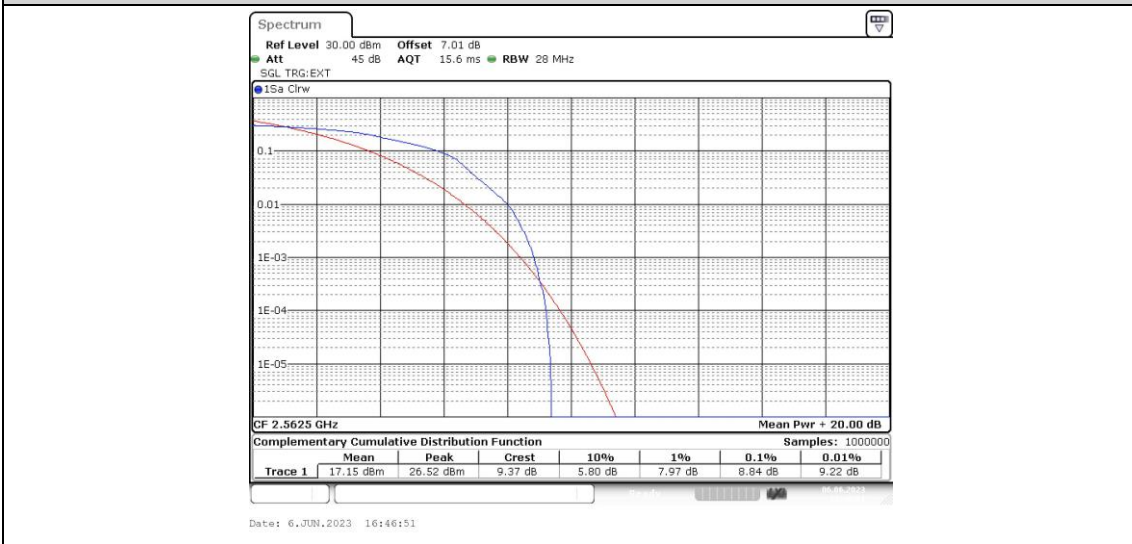

Band41-15MHz-16QAM-40315-1RB#0

Band41-15MHz-16QAM-40315-75RB#0