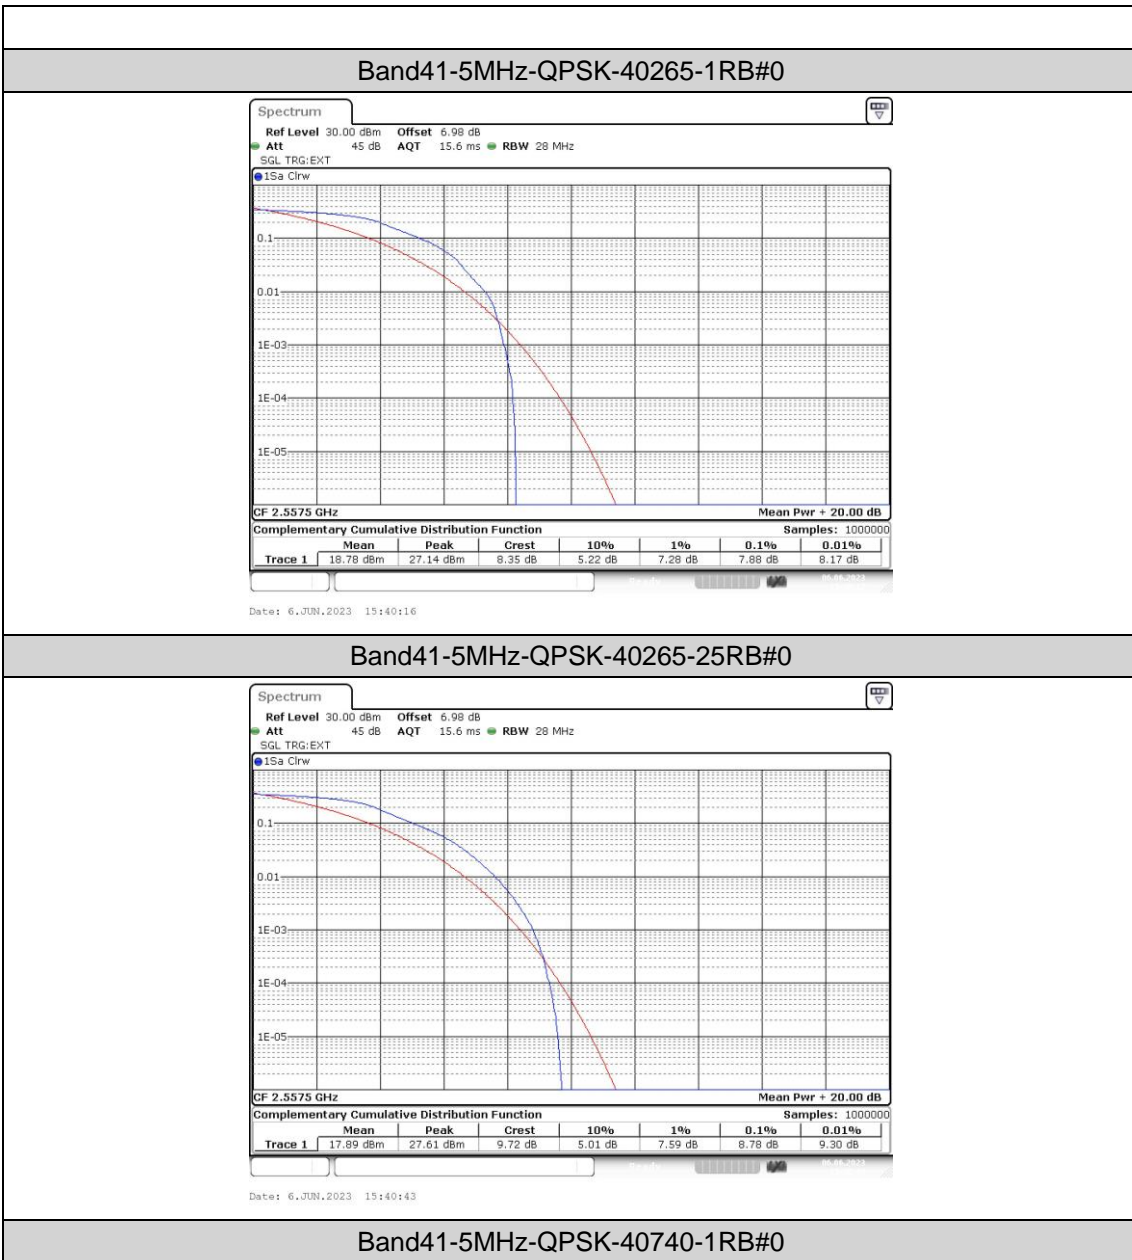

Test Graphs

Band41-5MHz-QPSK-40740-1RB#0