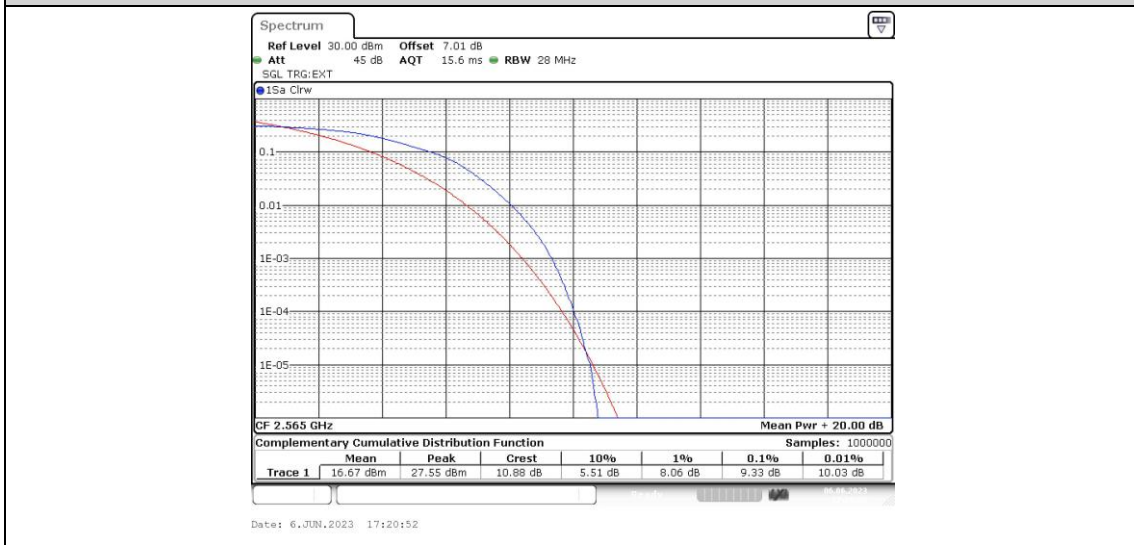

Band41-20MHz-16QAM-40340-100RB#0

Band41-20MHz-16QAM-40740-1RB#0