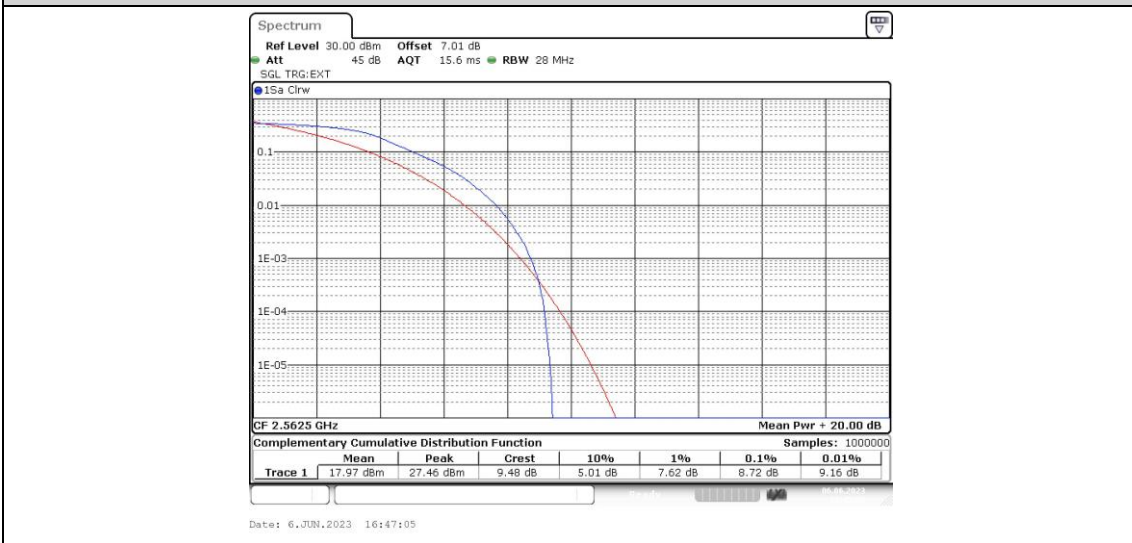

Band41-10MHz-16QAM-41190-50RB#0

**Band41-15MHz-QPSK-40315-1RB#0**

**Band41-15MHz-QPSK-40315-75RB#0**

**Band41-15MHz-QPSK-40740-1RB#0**

Band41-15MHz-QPSK-40740-75RB#0

Band41-15MHz-QPSK-41165-1RB#0

Band41-15MHz-QPSK-41165-75RB#0