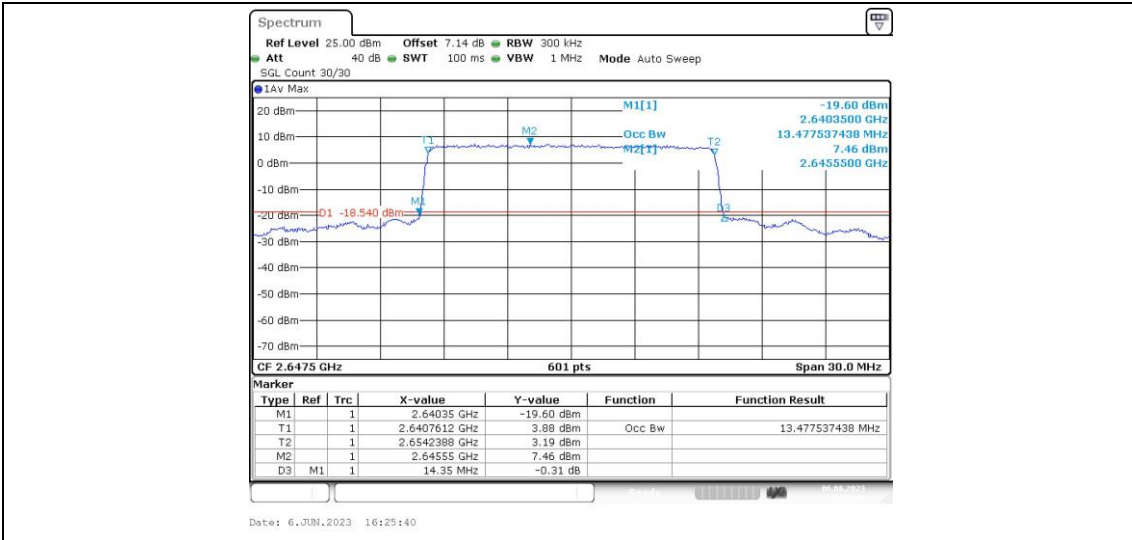

Band41-15MHz-16QAM-40315-75RB#0

Band41-15MHz-16QAM-40740-75RB#0

Band41-15MHz-16QAM-41165-75RB#0