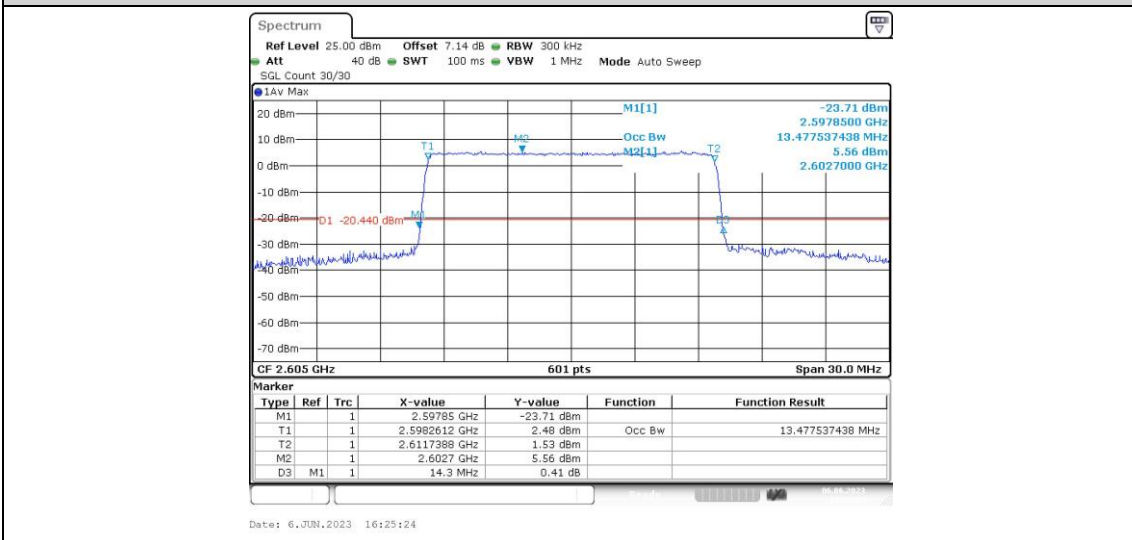

Band41-15MHz-16QAM-40740-75RB#0

Band41-15MHz-16QAM-41165-75RB#0