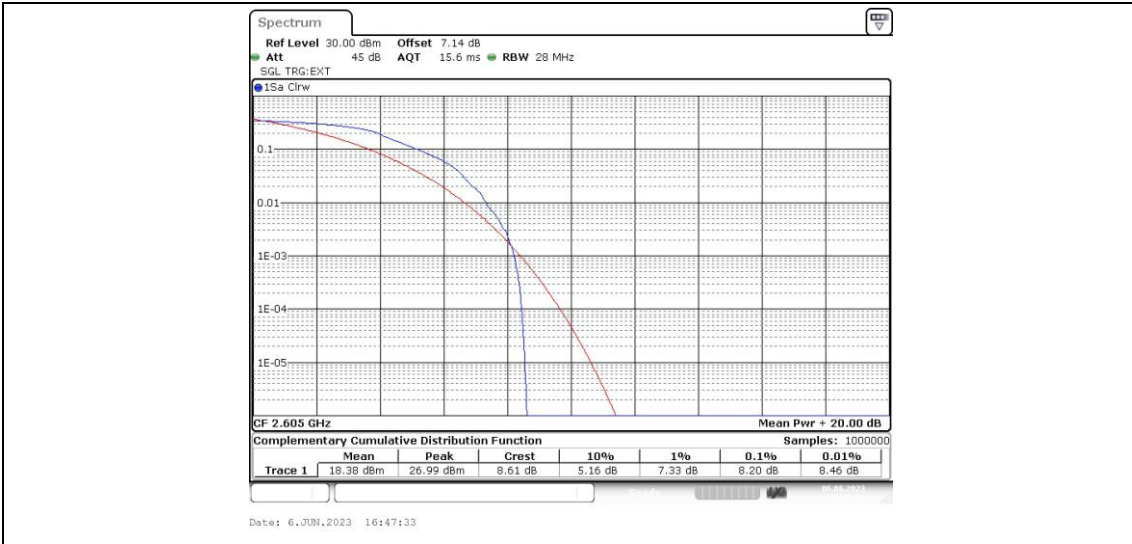

Band41-10MHz-16QAM-41190-50RB#0

**Band41-15MHz-QPSK-40315-1RB#0**

**Band41-15MHz-QPSK-40315-75RB#0**

**Band41-15MHz-QPSK-40740-1RB#0**

Band41-15MHz-QPSK-40740-75RB#0

Band41-15MHz-QPSK-41165-1RB#0

Band41-15MHz-QPSK-41165-75RB#0