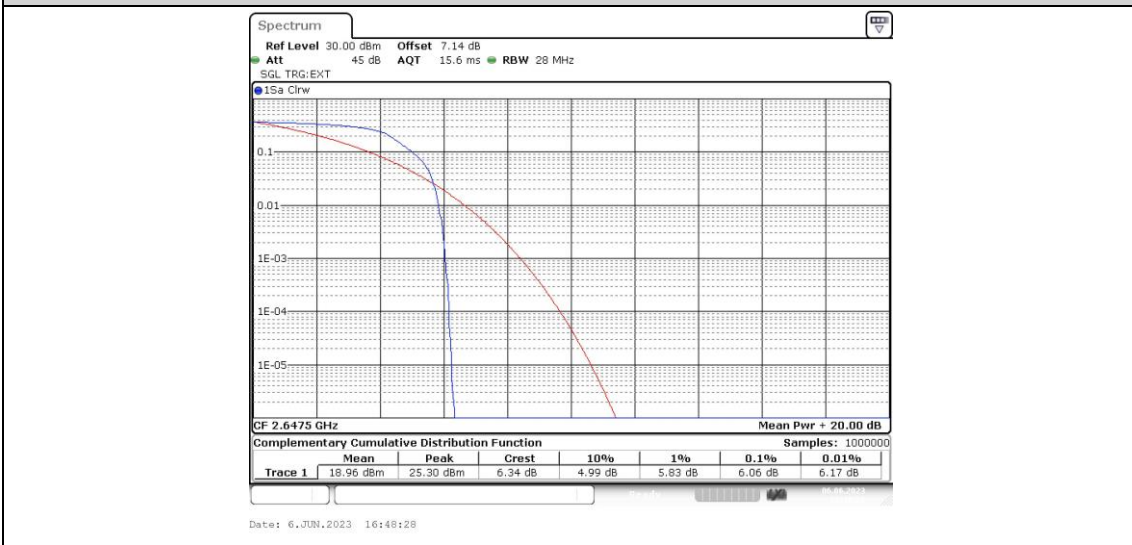

Band41-10MHz-16QAM-41190-50RB#0

**Band41-15MHz-QPSK-40315-1RB#0**

**Band41-15MHz-QPSK-40315-75RB#0**

**Band41-15MHz-QPSK-40740-1RB#0**

Band41-15MHz-QPSK-40740-75RB#0

Band41-15MHz-QPSK-41165-1RB#0

Band41-15MHz-QPSK-41165-75RB#0