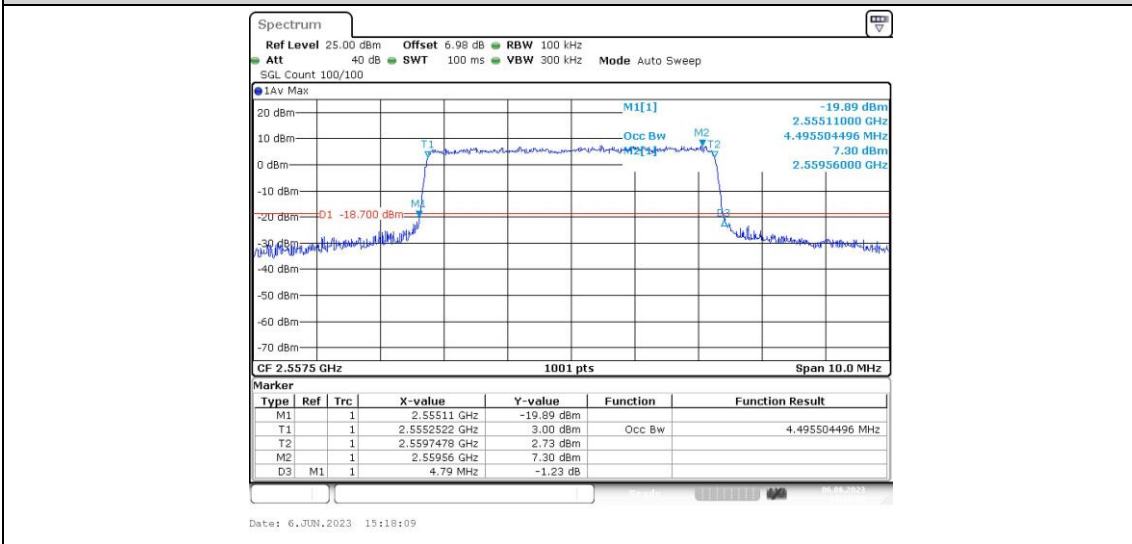

Band41-5MHz-16QAM-40265-25RB#0