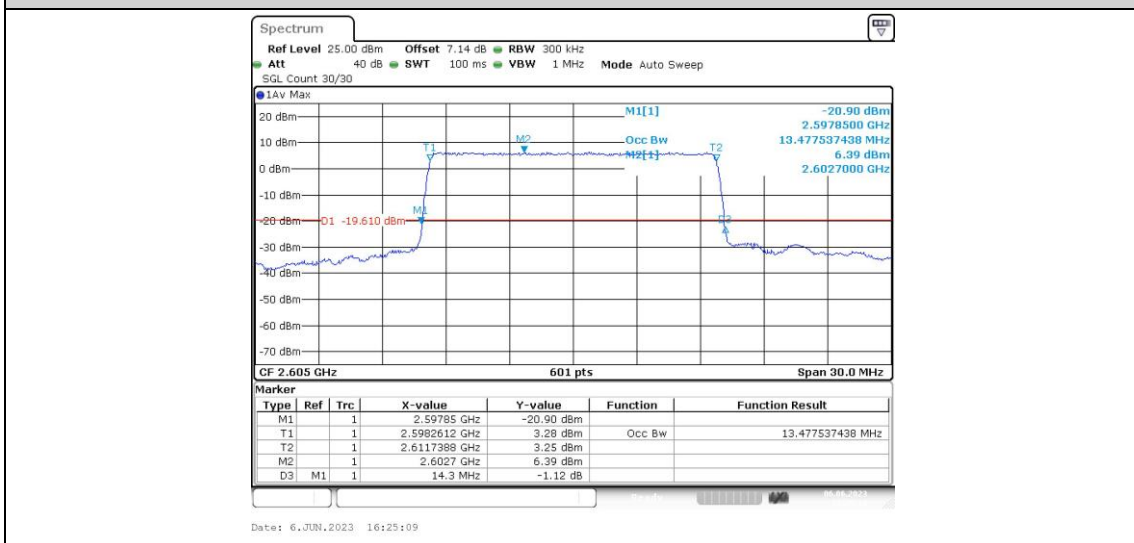

Band41-15MHz-QPSK-40740-75RB#0

Band41-15MHz-QPSK-41165-75RB#0