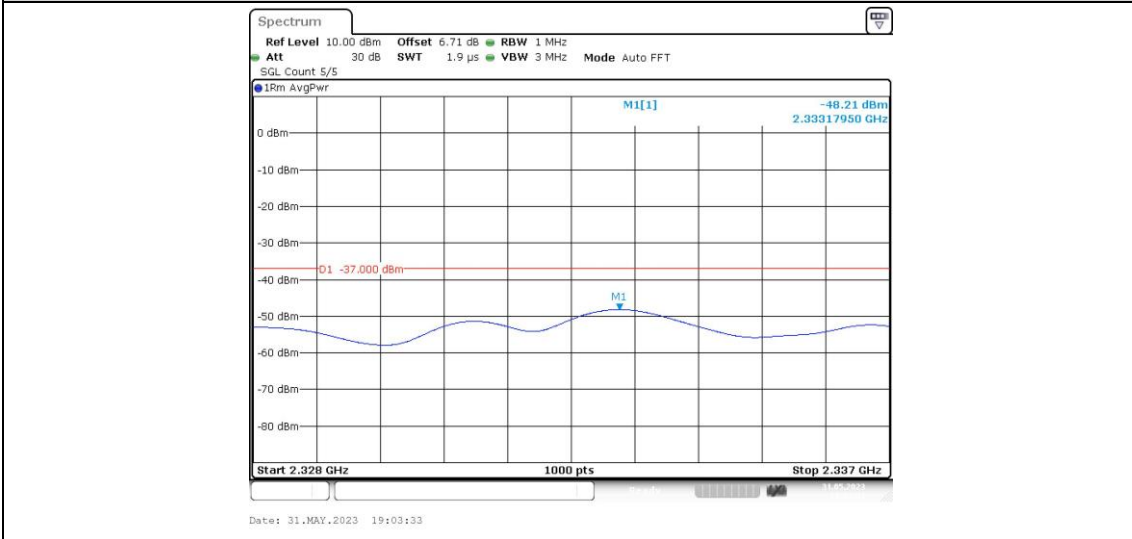

**Band40-10MHz-16QAM-38750-1RB#0-Range9:2316~2320MHz**

**Band40-10MHz-16QAM-38750-1RB#0-Range10:2320~2324MHz**

**Band40-10MHz-16QAM-38750-1RB#0-Range11:2324~2328MHz**

Band40-10MHz-16QAM-38750-1RB#0-Range12:2328~2337MHz