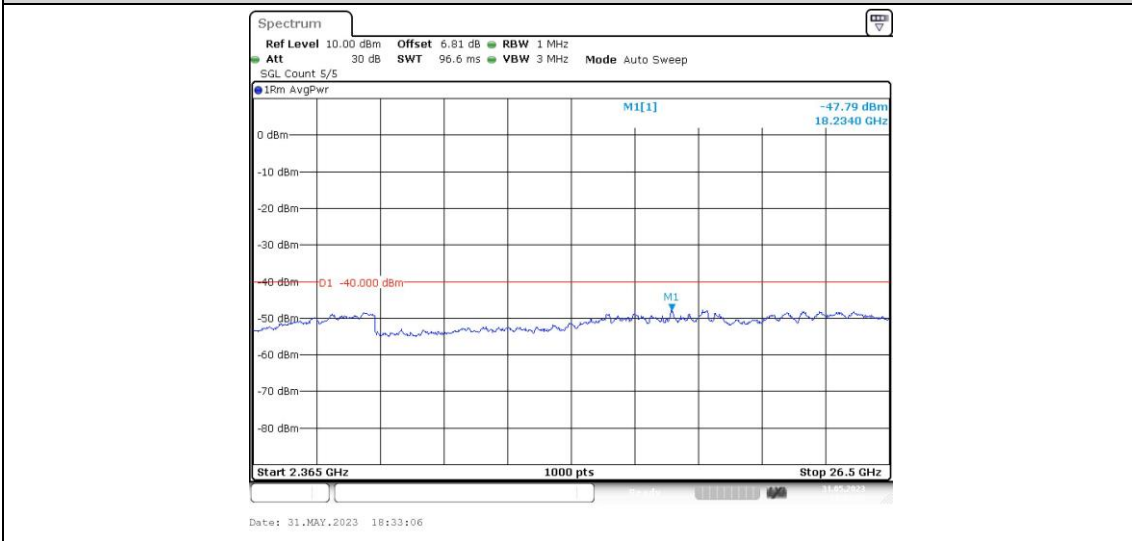

Band40-5MHz-16QAM-38750-1RB#0-Range14:2341~2345MHz

Band40-5MHz-16QAM-38750-1RB#0-Range15:2345~2365MHz

Band40-5MHz-16QAM-38750-1RB#0-Range16:2365~26500MHz

Band40-5MHz-16QAM-38775-1RB#0-Range1:0.009~0.15MHz