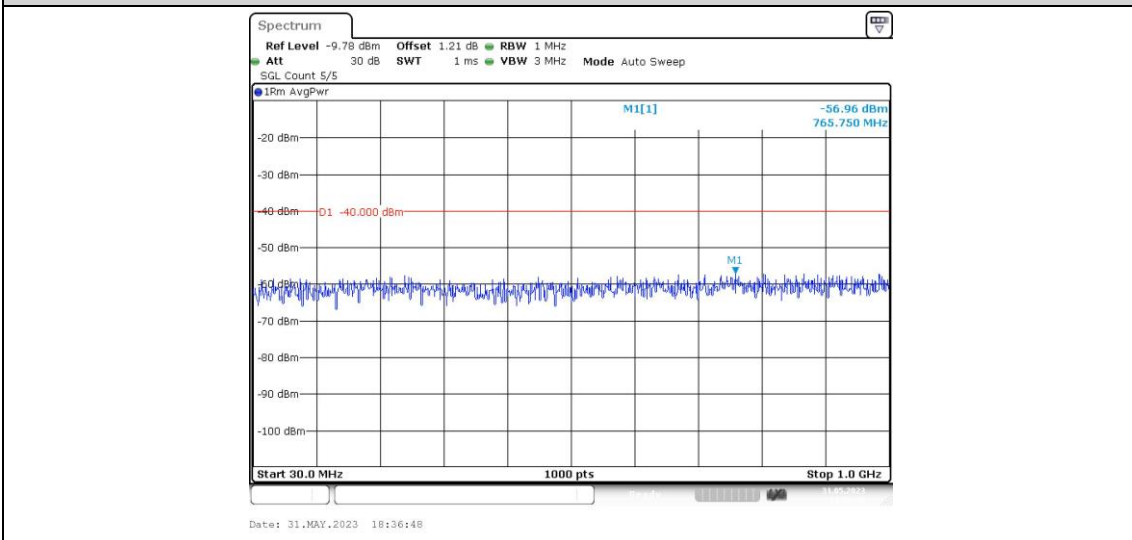

Band40-5MHz-16QAM-38775-1RB#0-Range3:30~1000MHz