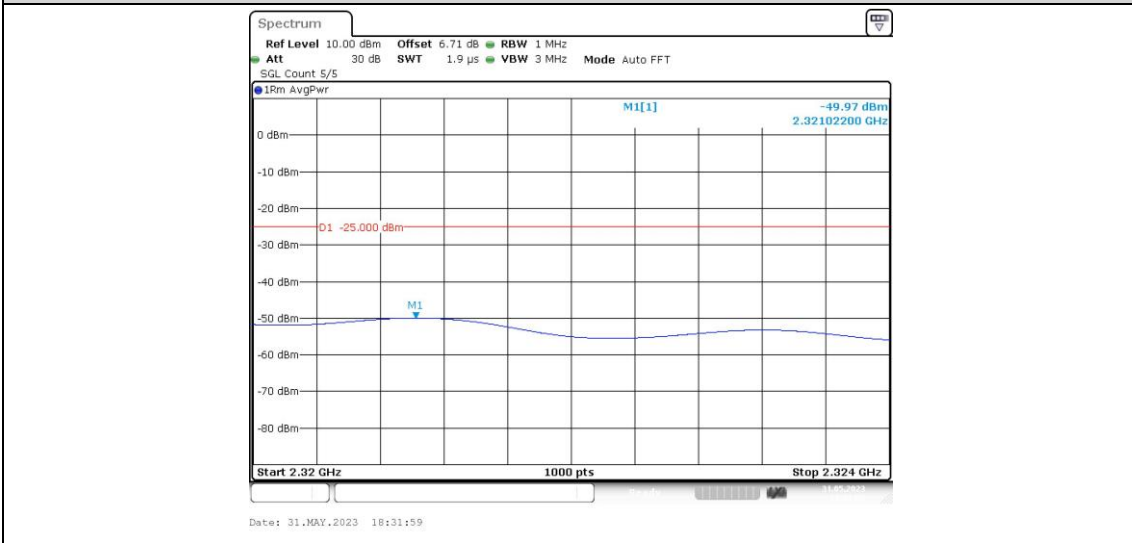

Band40-5MHz-16QAM-38750-1RB#0-Range10:2320~2324MHz