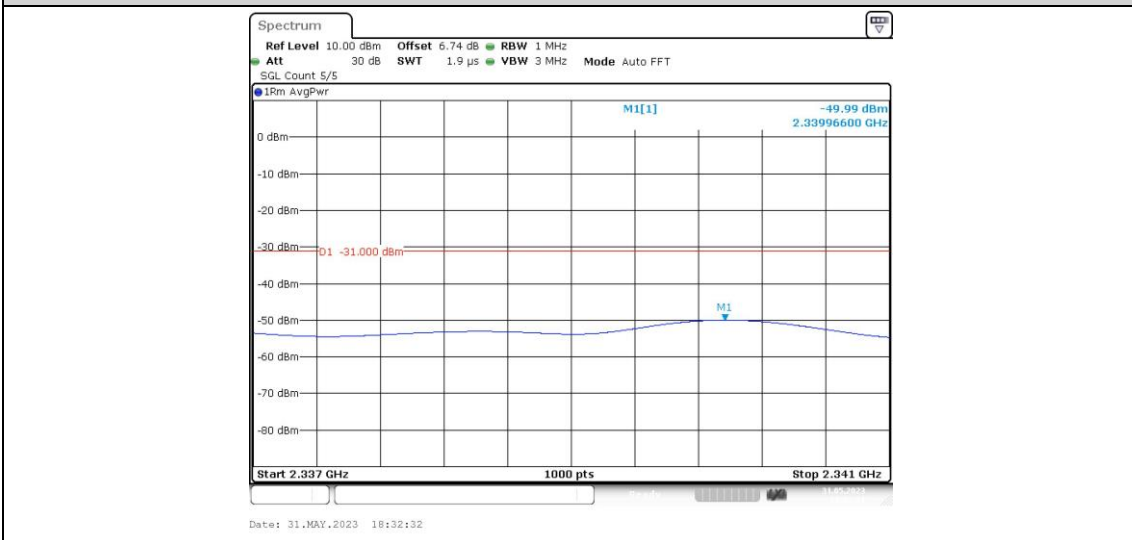

Band40-5MHz-16QAM-38750-1RB#0-Range10:2320~2324MHz

Band40-5MHz-16QAM-38750-1RB#0-Range11:2324~2328MHz

Band40-5MHz-16QAM-38750-1RB#0-Range12:2328~2337MHz

Band40-5MHz-16QAM-38750-1RB#0-Range13:2337~2341MHz