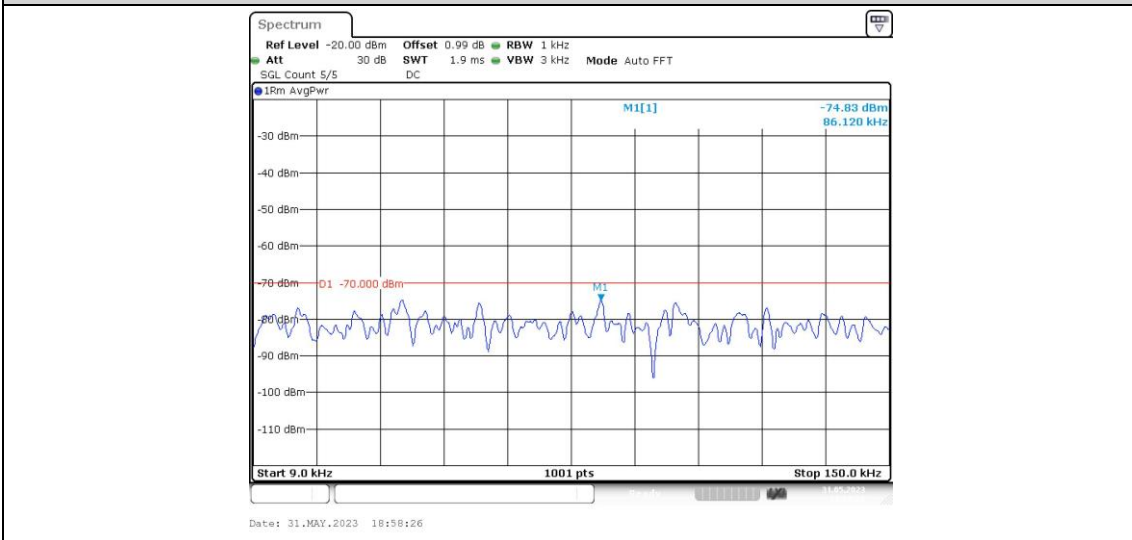

Band40-10MHz-QPSK-38750-1RB#0-Range1:0.009~0.15MHz