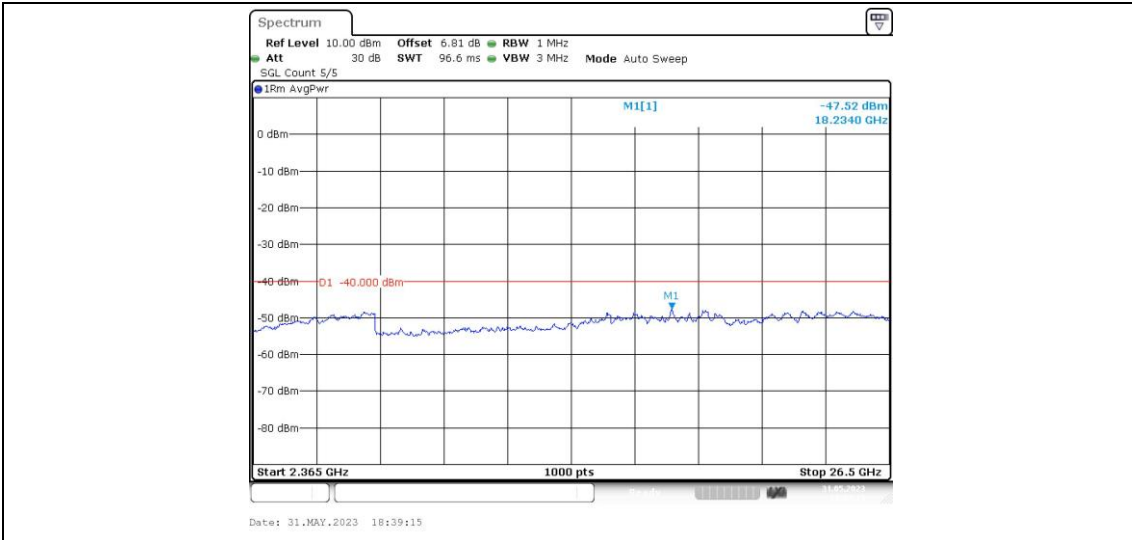

Band40-10MHz-QPSK-38750-1RB#0-Range1:0.009~0.15MHz

Band40-10MHz-QPSK-38750-1RB#0-Range2:0.15~30MHz

Band40-10MHz-QPSK-38750-1RB#0-Range3:30~1000MHz