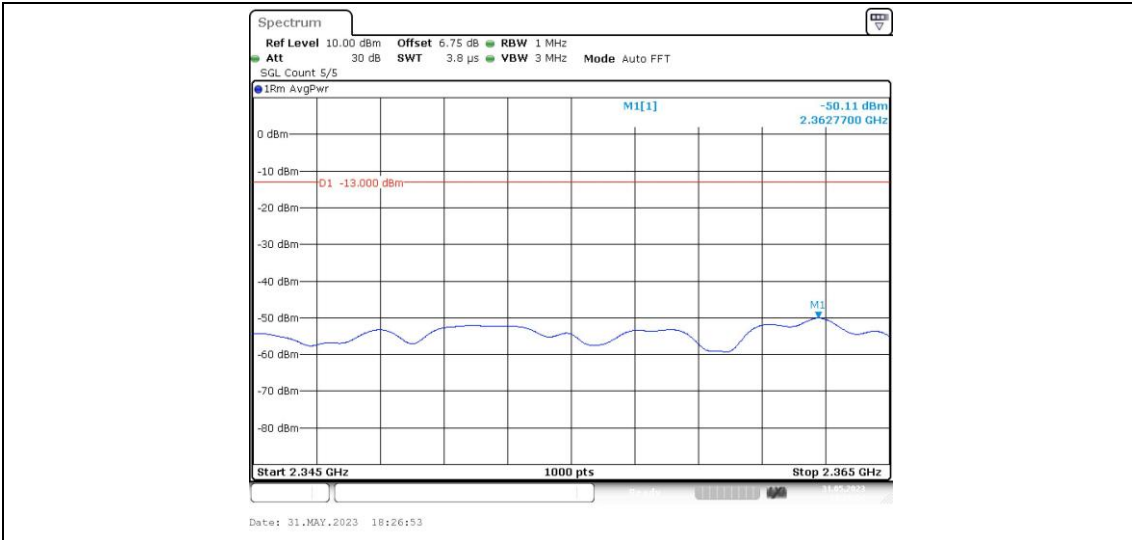

Band40-5MHz-16QAM-38725-1RB#0-Range12:2328~2337MHz

Band40-5MHz-16QAM-38725-1RB#0-Range13:2337~2341MHz

Band40-5MHz-16QAM-38725-1RB#0-Range14:2341~2345MHz

Band40-5MHz-16QAM-38725-1RB#0-Range15:2345~2365MHz