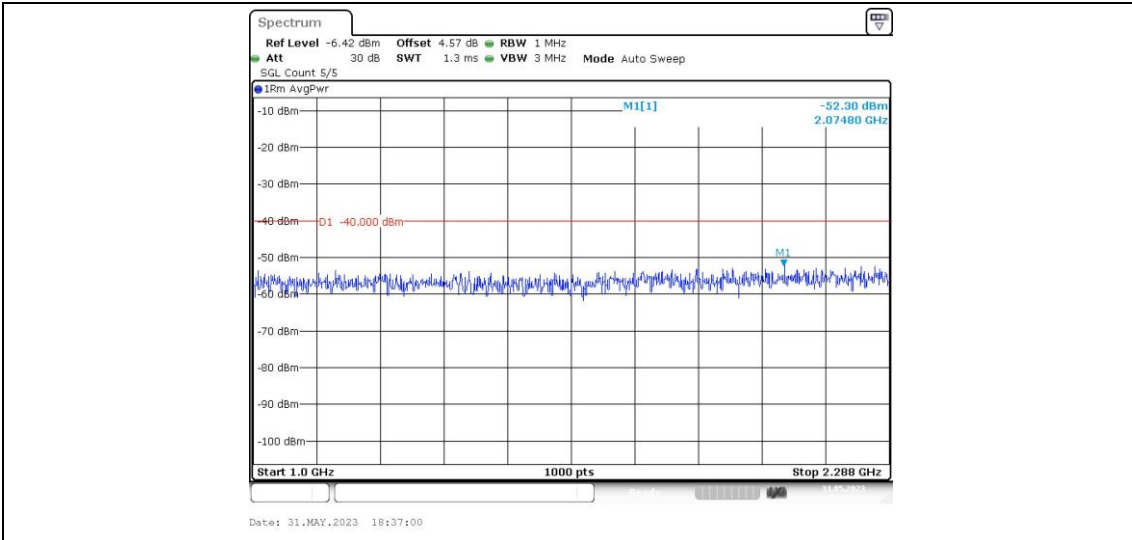

Band40-5MHz-16QAM-38775-1RB#0-Range4:1000~2288MHz