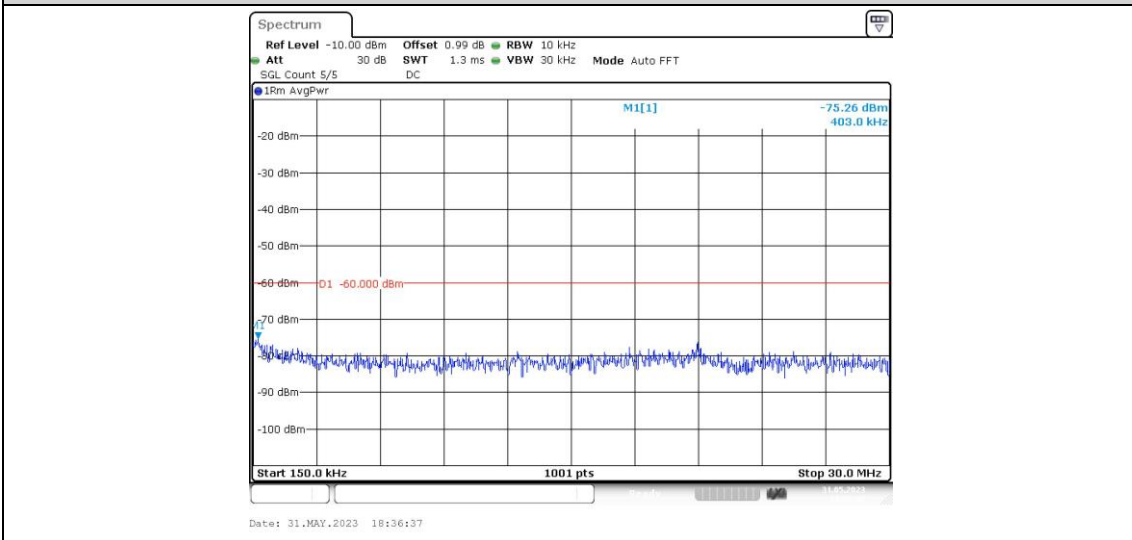

Band40-5MHz-16QAM-38775-1RB#0-Range2:0.15~30MHz