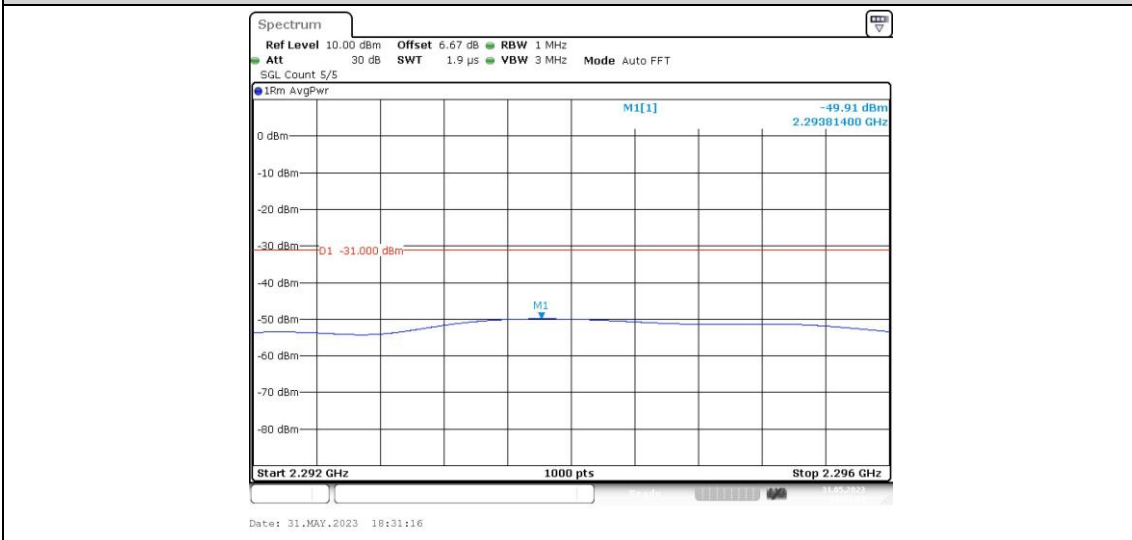

Band40-5MHz-16QAM-38750-1RB#0-Range6:2292~2296MHz