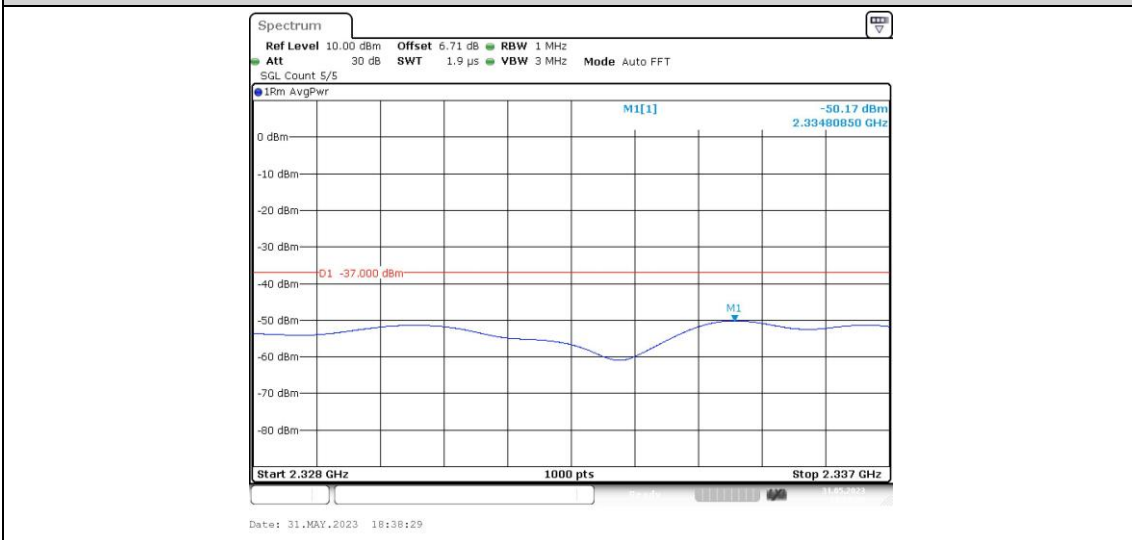

Band40-5MHz-16QAM-38775-1RB#0-Range12:2328~2337MHz