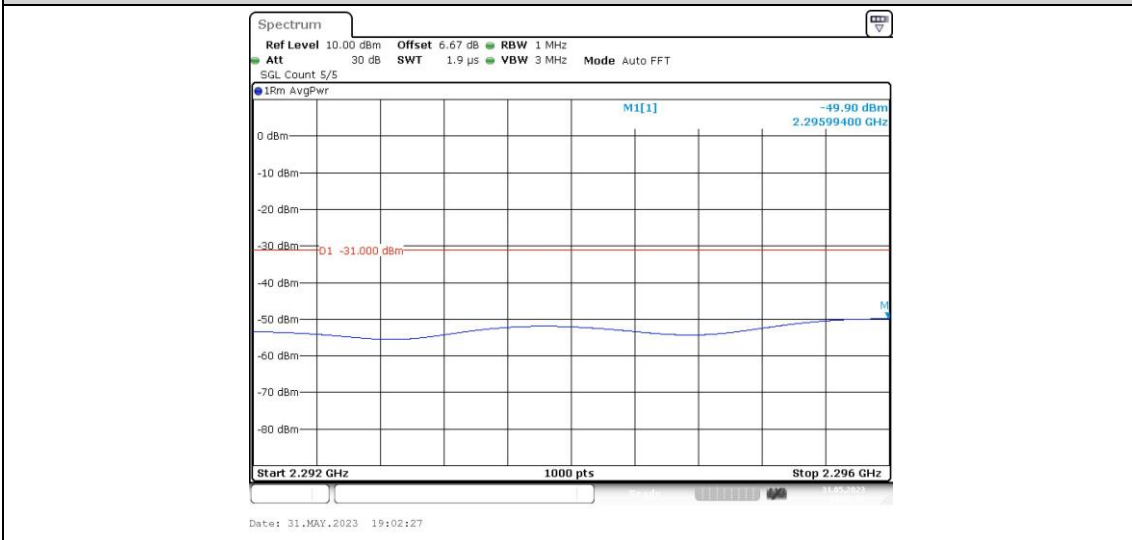

Band40-10MHz-16QAM-38750-1RB#0-Range6:2292~2296MHz