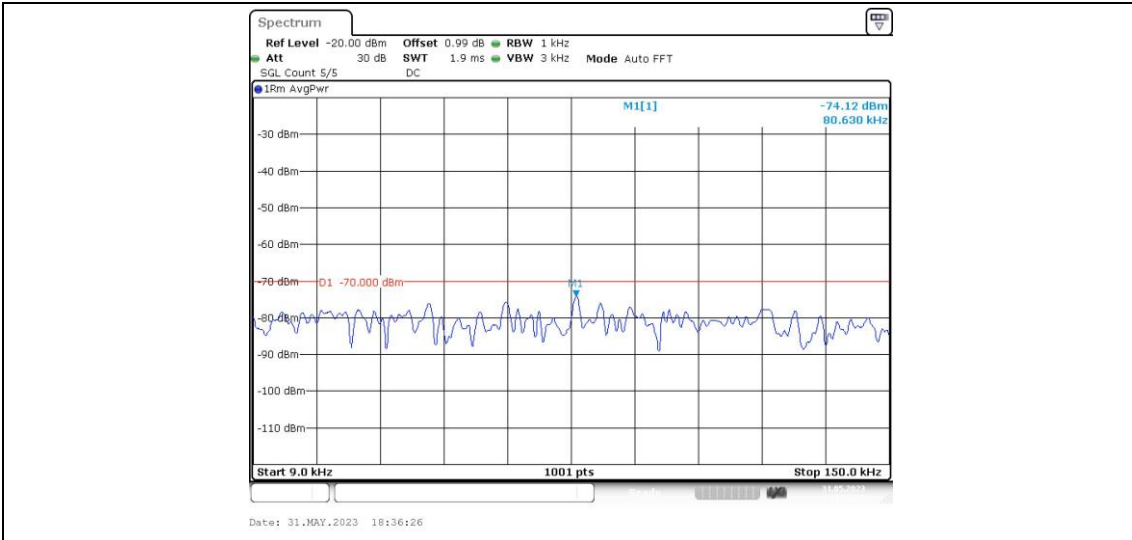

Band40-5MHz-16QAM-38750-1RB#0-Range14:2341~2345MHz

Band40-5MHz-16QAM-38750-1RB#0-Range15:2345~2365MHz

Band40-5MHz-16QAM-38750-1RB#0-Range16:2365~26500MHz

Band40-5MHz-16QAM-38775-1RB#0-Range1:0.009~0.15MHz