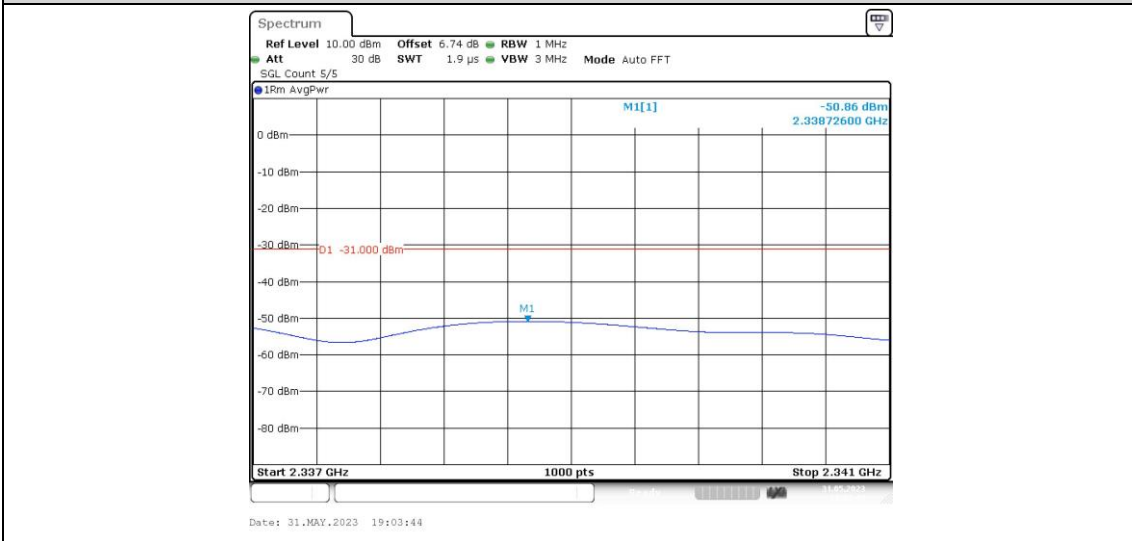

Band40-10MHz-16QAM-38750-1RB#0-Range13:2337~2341MHz