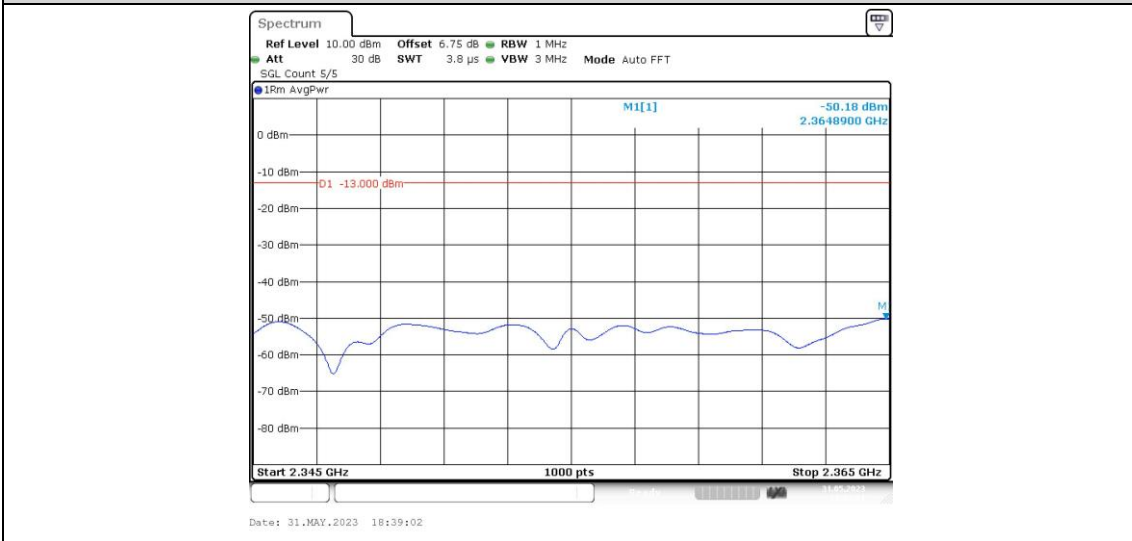

Band40-5MHz-16QAM-38775-1RB#0-Range12:2328~2337MHz

Band40-5MHz-16QAM-38775-1RB#0-Range13:2337~2341MHz

**Band40-5MHz-16QAM-38775-1RB#0-Range14:2341~2345MHz**

**Band40-5MHz-16QAM-38775-1RB#0-Range15:2345~2365MHz**