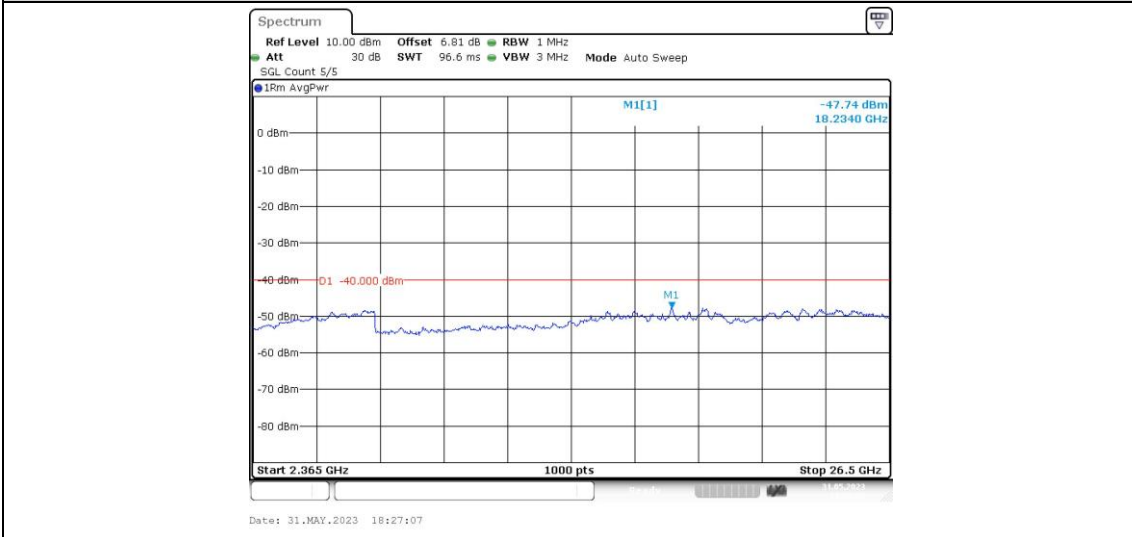

Band40-5MHz-16QAM-38725-1RB#0-Range16:2365~26500MHz