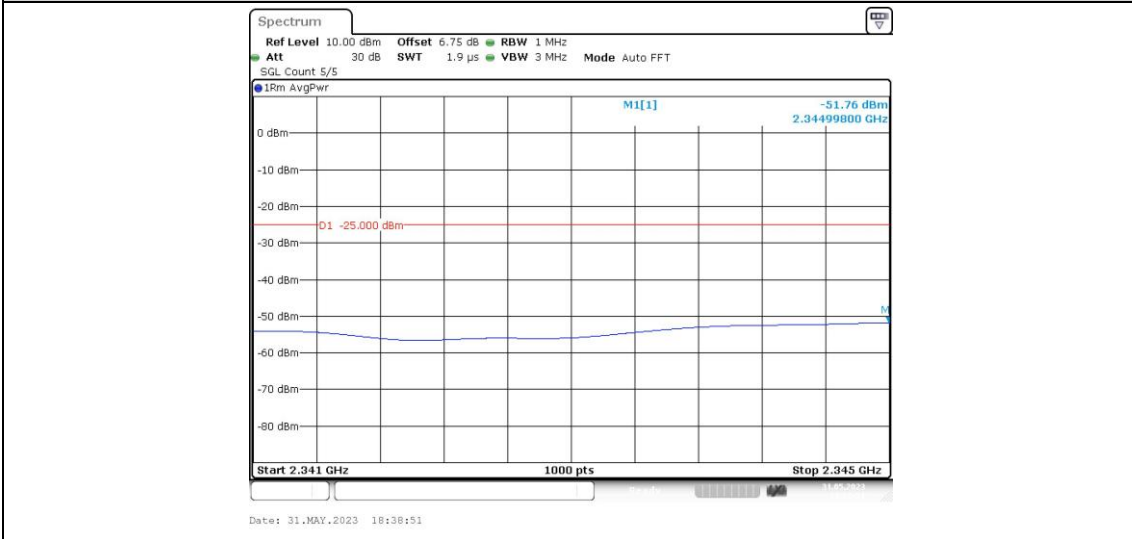

Band40-5MHz-16QAM-38775-1RB#0-Range14:2341~2345MHz