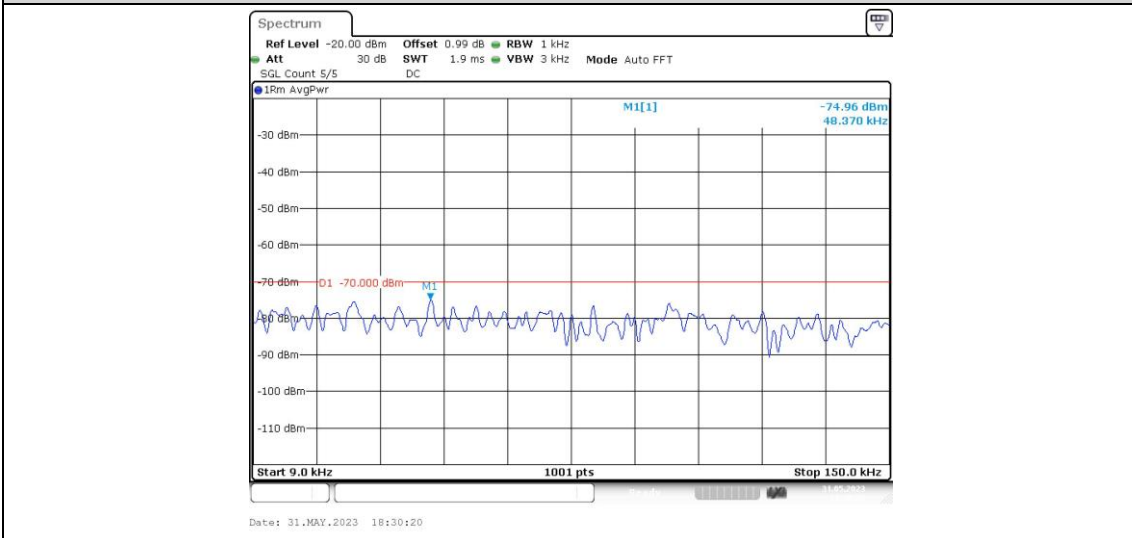

Band40-5MHz-16QAM-38750-1RB#0-Range1:0.009~0.15MHz