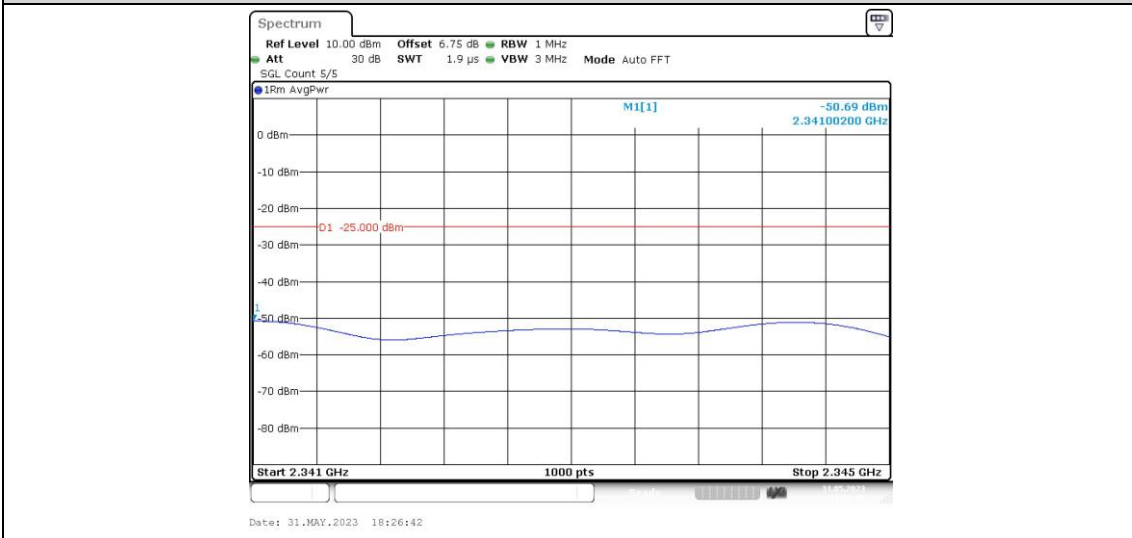

Band40-5MHz-16QAM-38725-1RB#0-Range14:2341~2345MHz