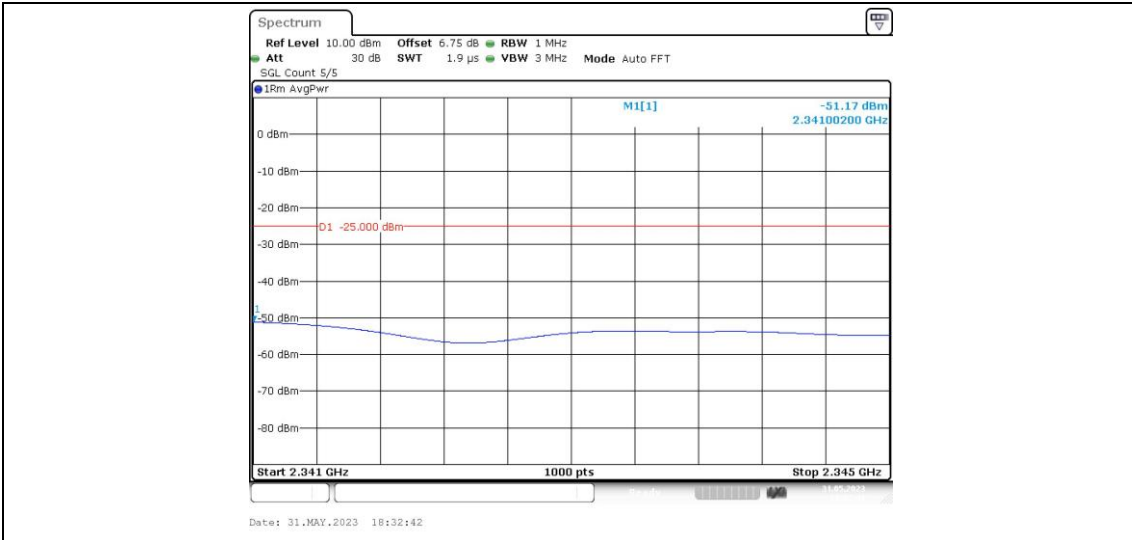

Band40-5MHz-16QAM-38750-1RB#0-Range14:2341~2345MHz