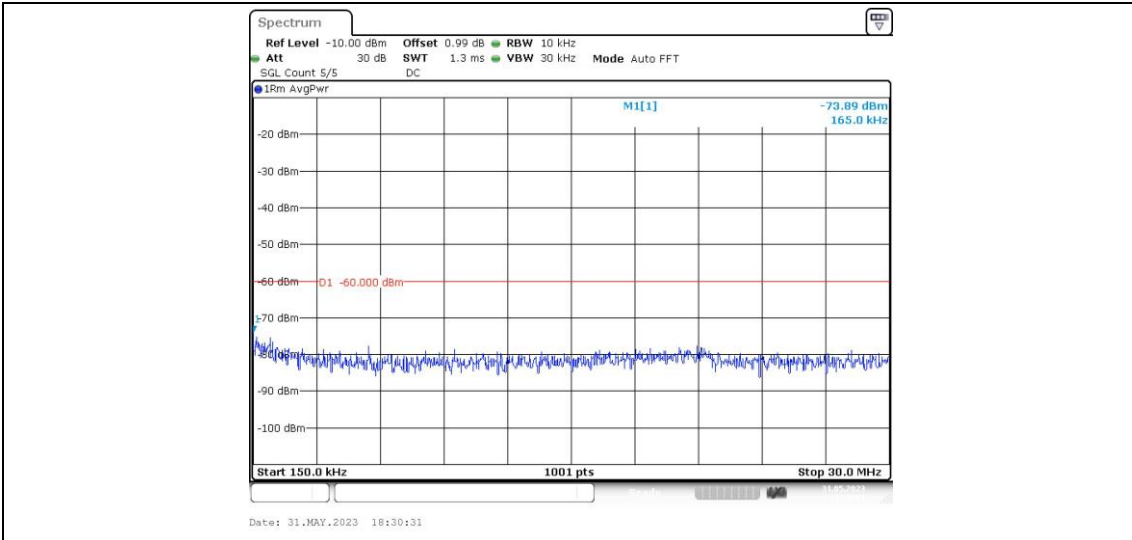

Band40-5MHz-16QAM-38750-1RB#0-Range2:0.15~30MHz