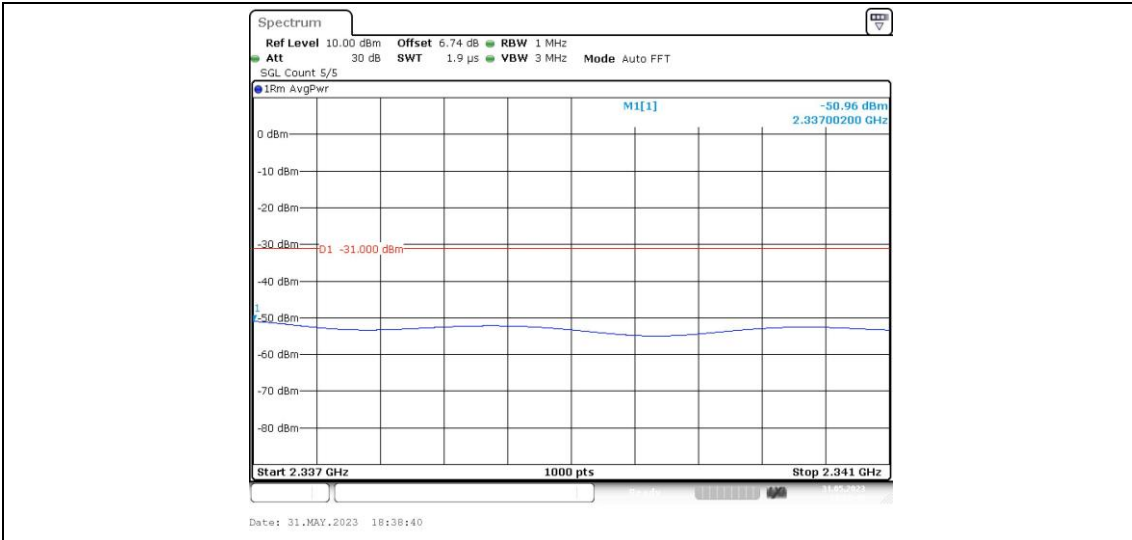

Band40-5MHz-16QAM-38775-1RB#0-Range13:2337~2341MHz