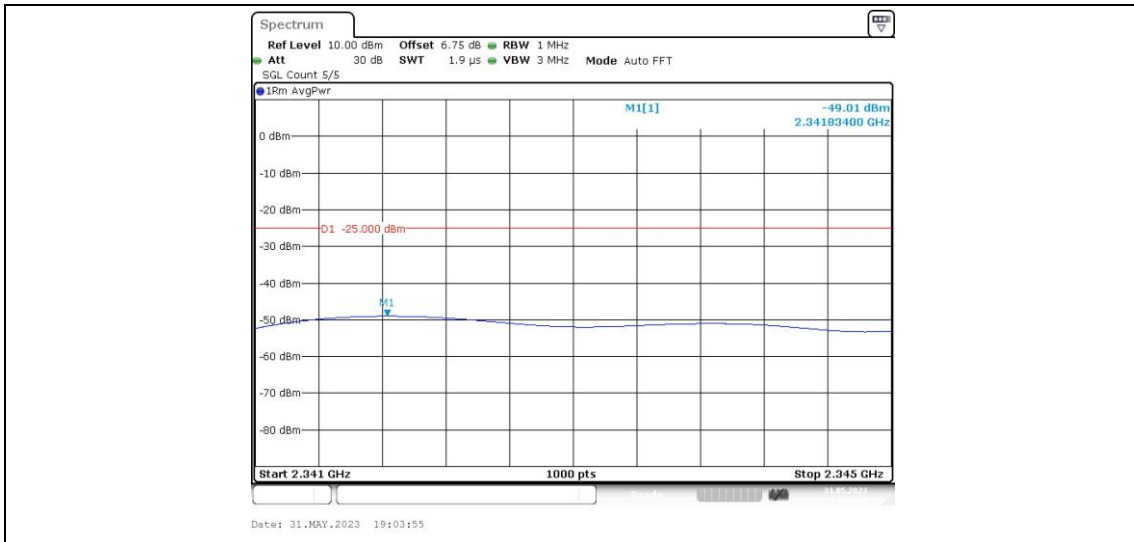

Band40-10MHz-16QAM-38750-1RB#0-Range14:2341~2345MHz