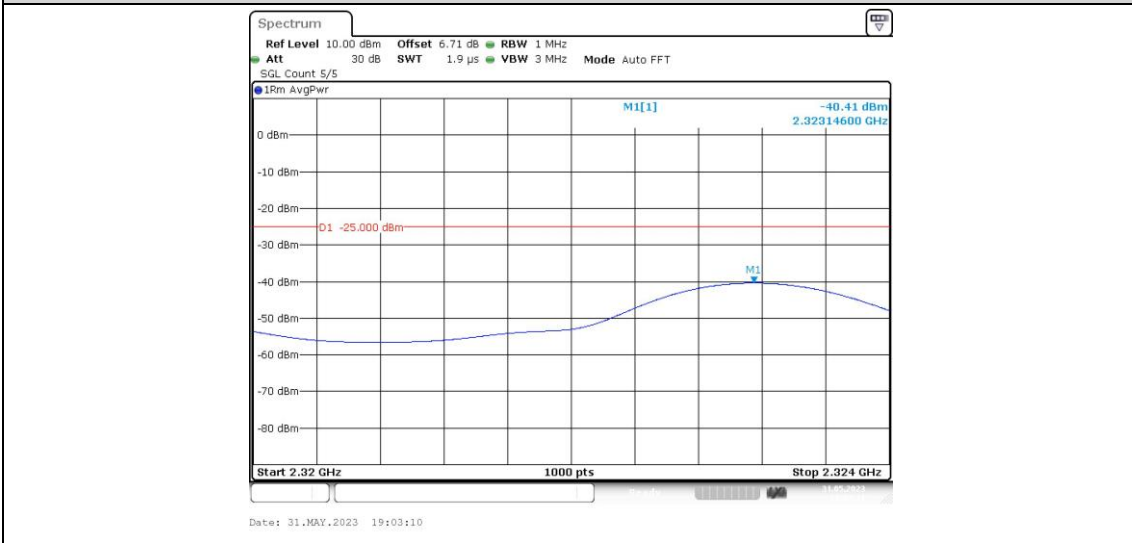

Band40-10MHz-16QAM-38750-1RB#0-Range10:2320~2324MHz

Band40-10MHz-16QAM-38750-1RB#0-Range11:2324~2328MHz