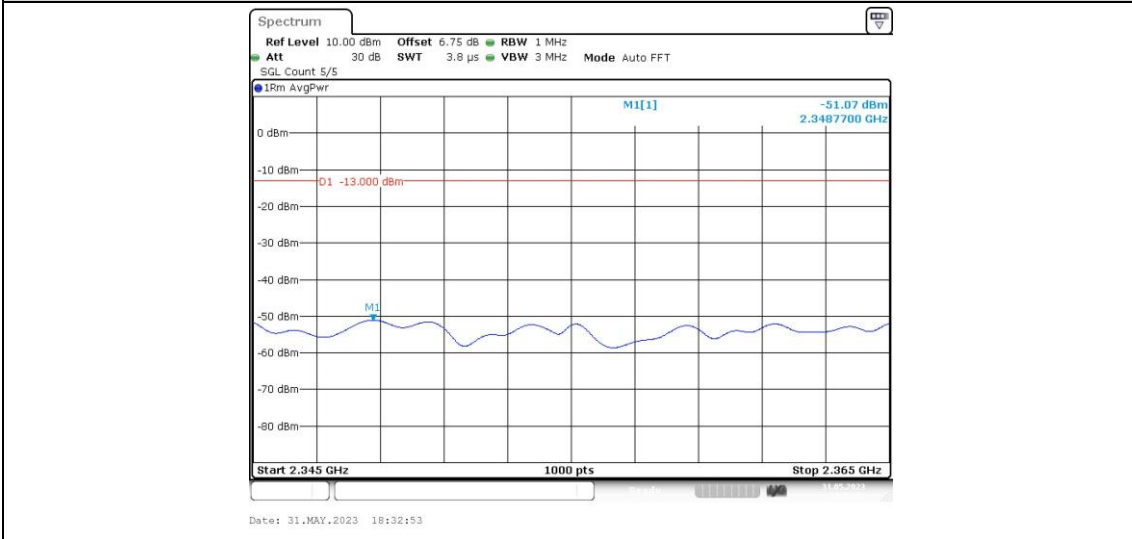

Band40-5MHz-16QAM-38750-1RB#0-Range15:2345~2365MHz