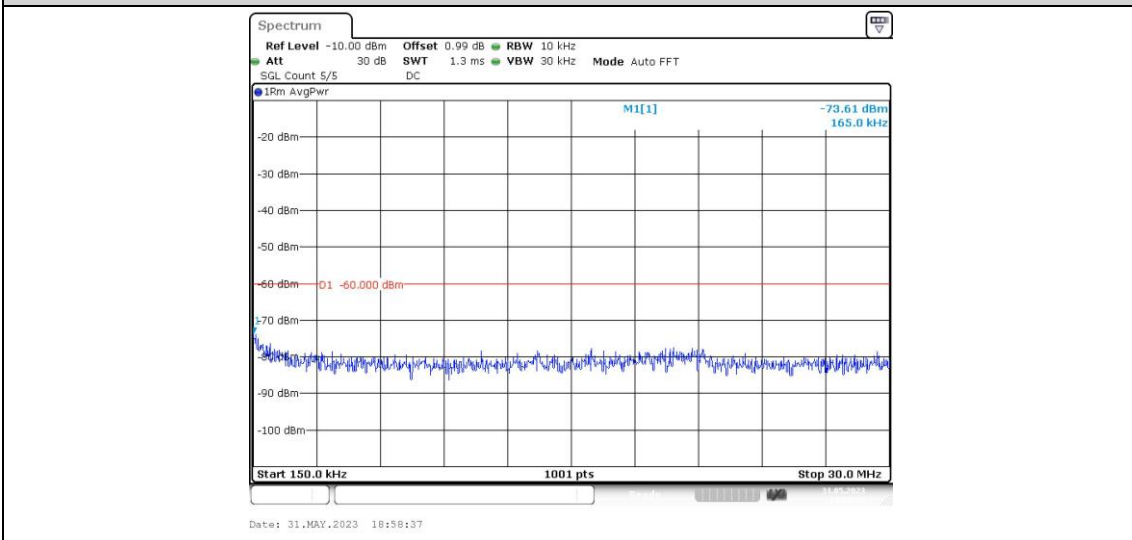

Band40-10MHz-QPSK-38750-1RB#0-Range2:0.15~30MHz

Band40-10MHz-QPSK-38750-1RB#0-Range3:30~1000MHz