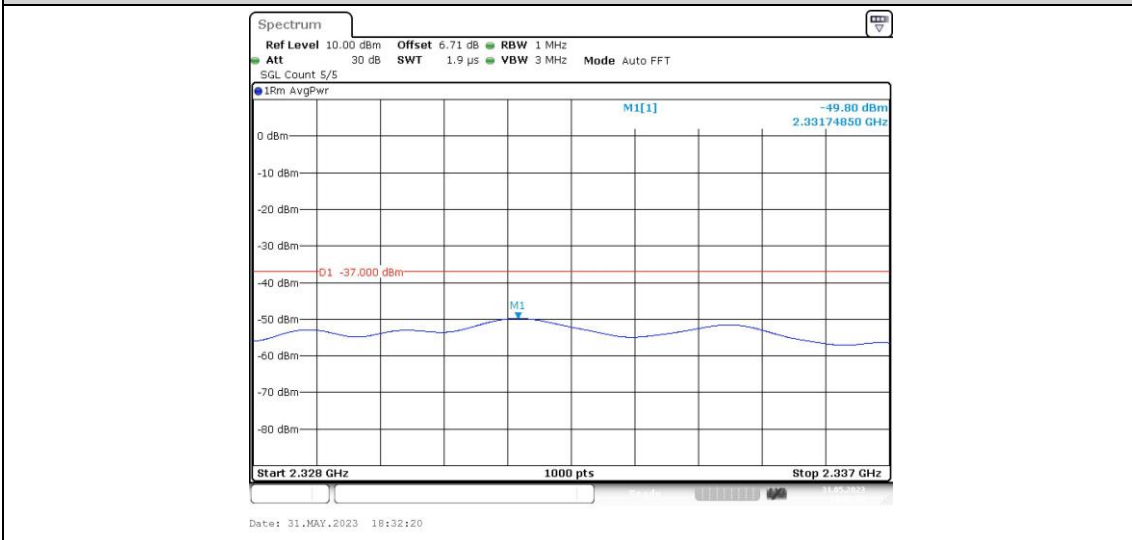

Band40-5MHz-16QAM-38750-1RB#0-Range12:2328~2337MHz