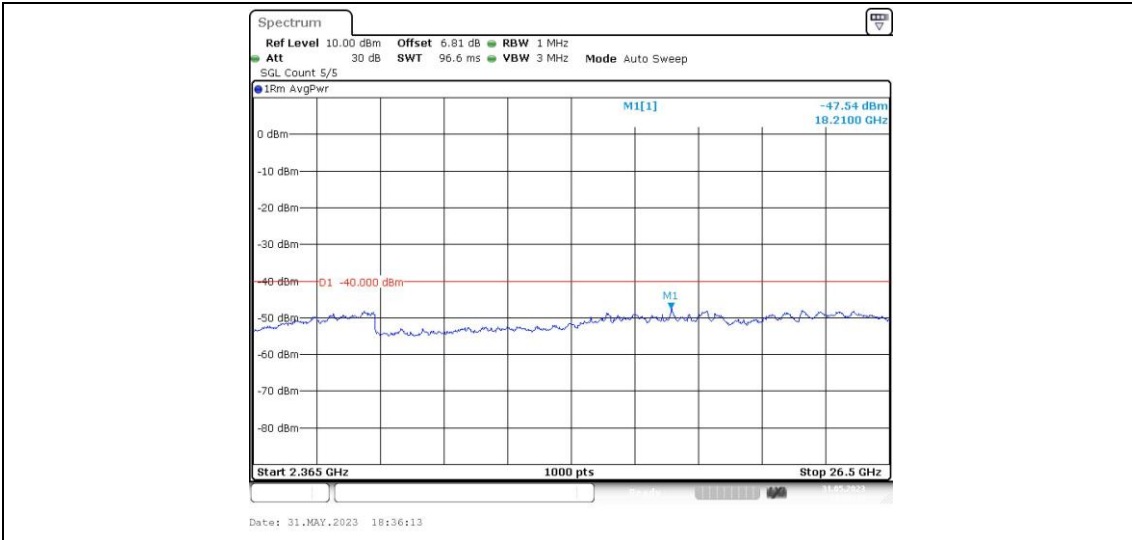

Band40-5MHz-16QAM-38725-1RB#0-Range1:0.009~0.15MHz