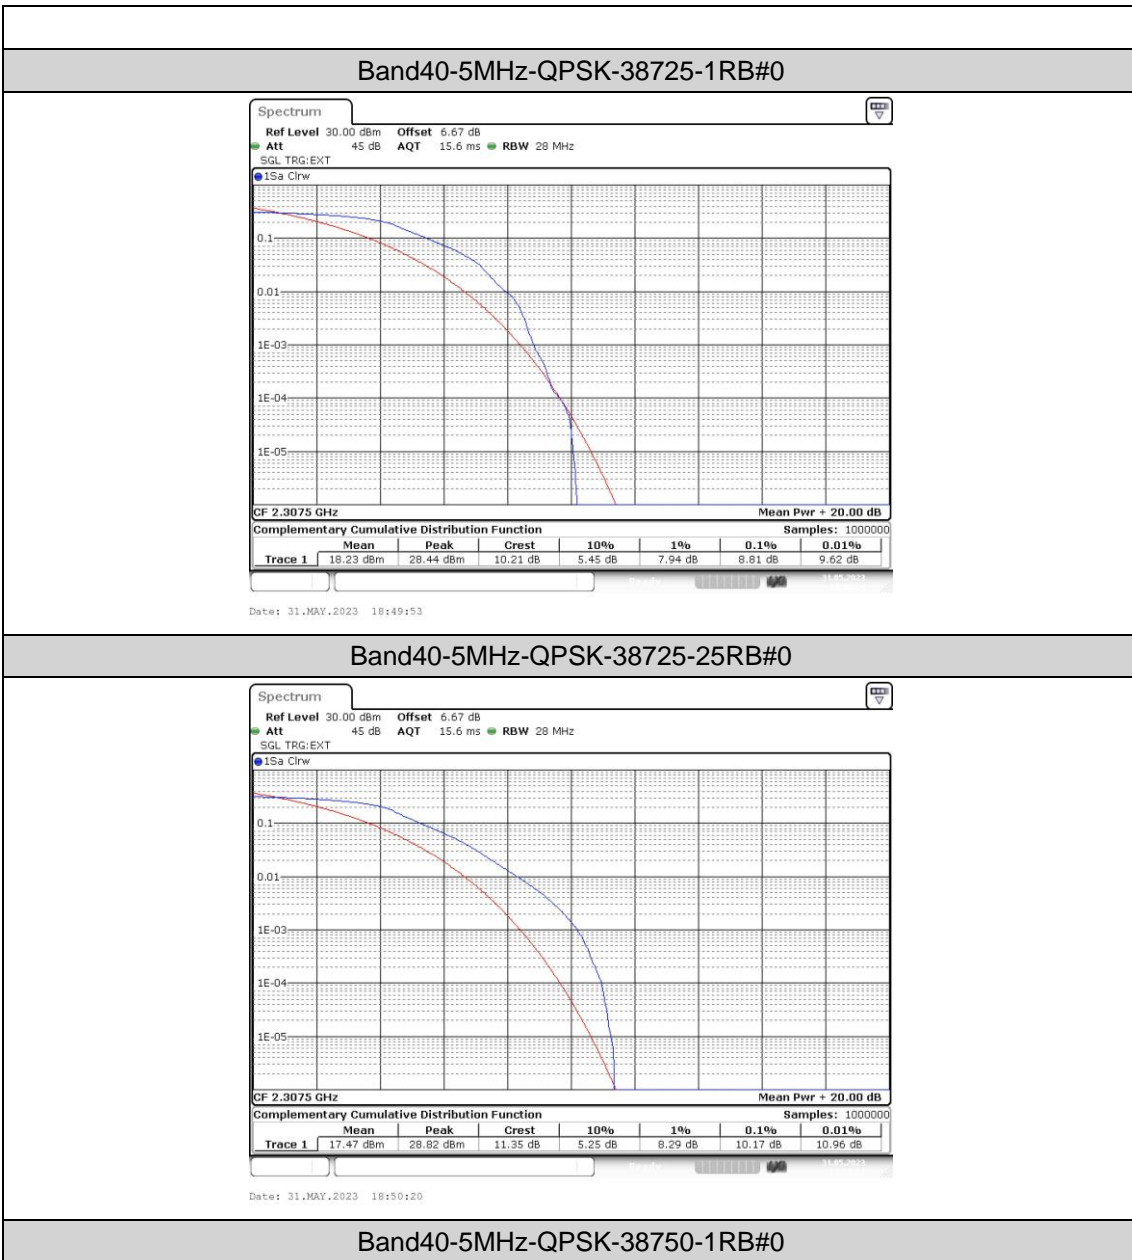

Test Graphs