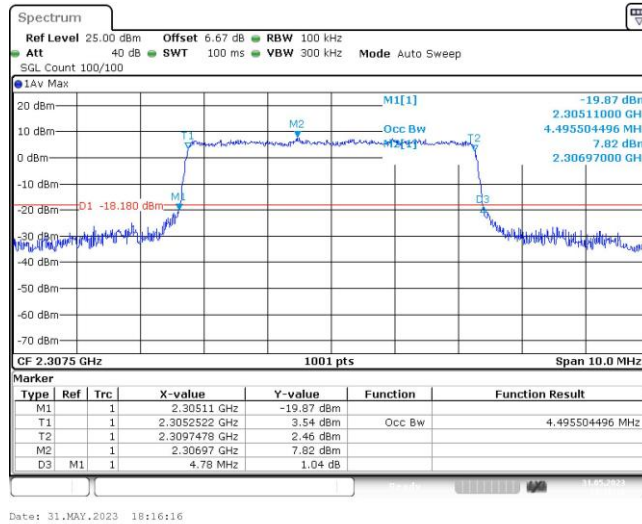

## Appendix C: 26dB Bandwidth and Occupied Bandwidth

### Test Result

Band	Bandwidth	Modulation	Channel	RB Configuration	Occupied Bandwidth (MHz)	26dB Bandwidth (MHz)	Verdict
Band40	5MHz	QPSK	38725	25RB#0	4.496	4.80	PASS
Band40	5MHz	QPSK	38750	25RB#0	4.486	4.78	PASS
Band40	5MHz	QPSK	38775	25RB#0	4.505	4.78	PASS
Band40	5MHz	16QAM	38725	25RB#0	4.496	4.78	PASS
Band40	5MHz	16QAM	38750	25RB#0	4.496	4.79	PASS
Band40	5MHz	16QAM	38775	25RB#0	4.515	4.78	PASS
Band40	10MHz	QPSK	38750	50RB#0	8.985	9.53	PASS
Band40	10MHz	16QAM	38750	50RB#0	8.985	9.53	PASS

### Test Graphs

Band40-5MHz-16QAM-38725-25RB#0

Band40-5MHz-16QAM-38750-25RB#0

Band40-5MHz-16QAM-38775-25RB#0

**Band40-10MHz-QPSK-38750-50RB#0**

**Band40-10MHz-16QAM-38750-50RB#0**