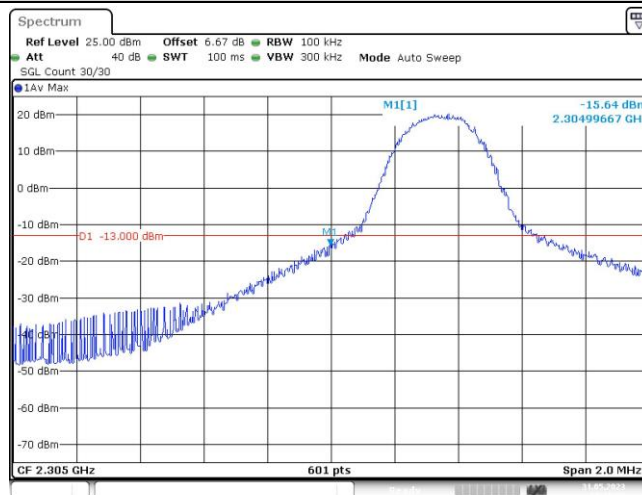

Band40-5MHz-16QAM-38725-1RB#0

Date: 31.MAY.2023 18:18:36

Band40-5MHz-16QAM-38725-1RB#24