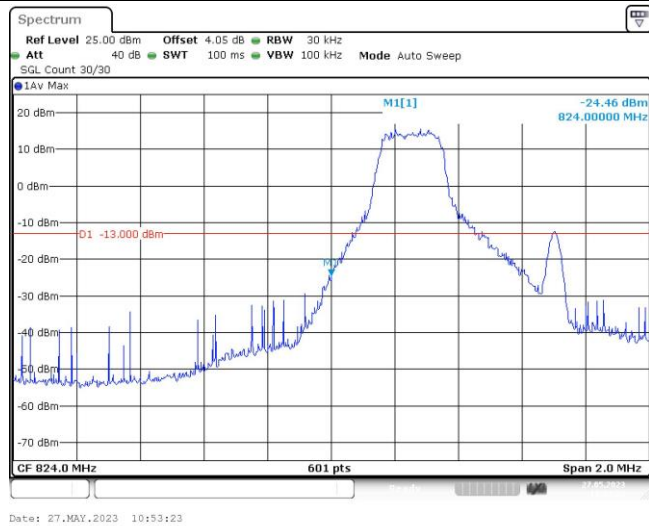

Band5-1.4MHz-16QAM-20407-1RB#0

Band5-1.4MHz-16QAM-20407-1RB#5