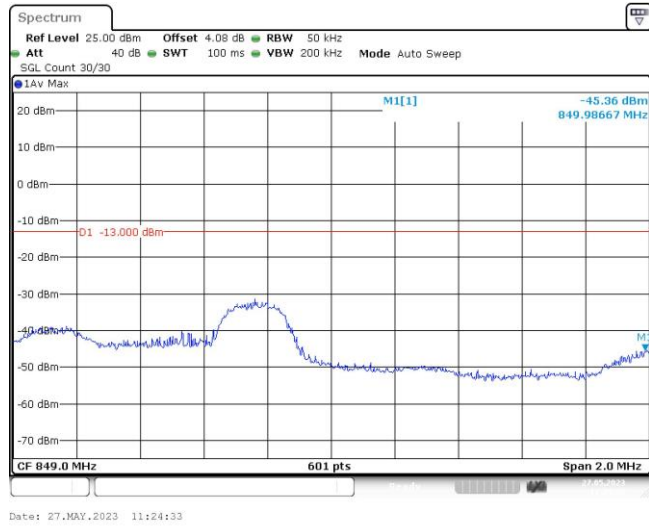

Band5-3MHz-QPSK-20635-1RB#0

Band5-3MHz-QPSK-20635-1RB#14