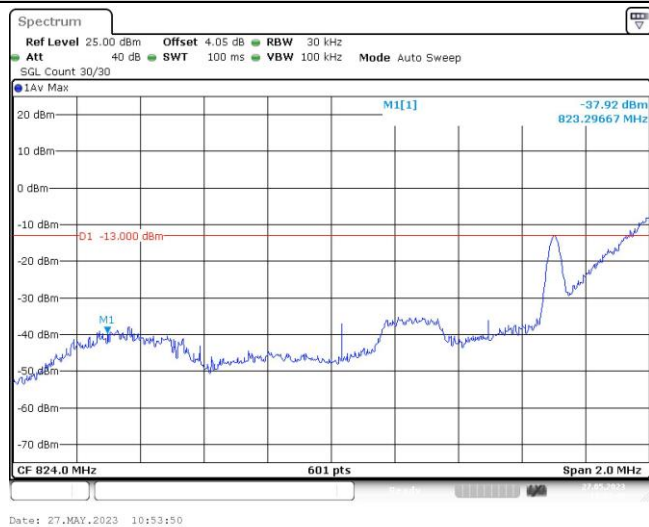

Band5-1.4MHz-16QAM-20407-1RB#5

Band5-1.4MHz-16QAM-20407-6RB#0