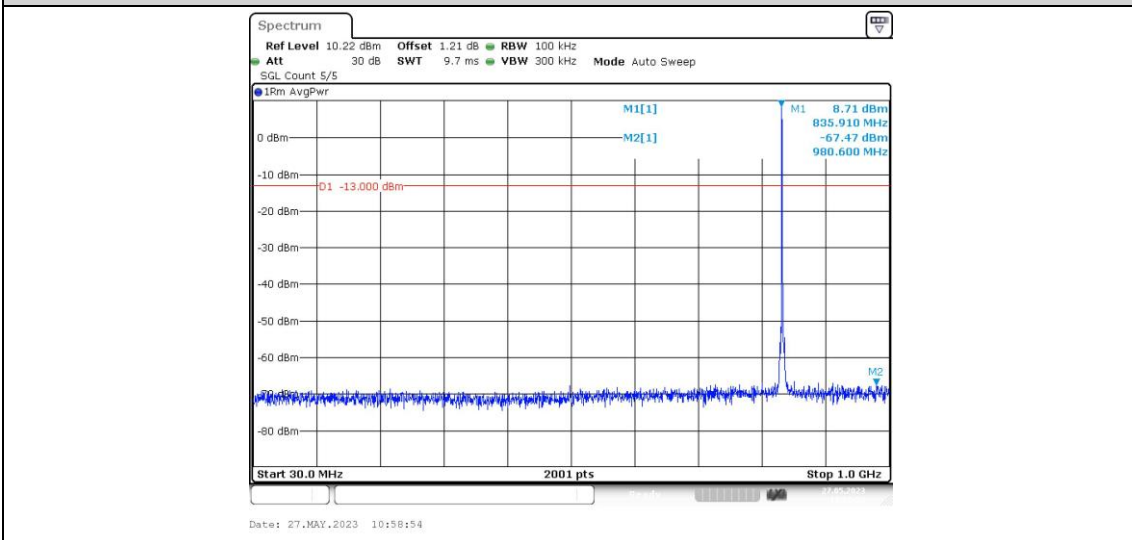

Band5-1.4MHz-16QAM-20525-1RB#0-Range3:30~1000MHz