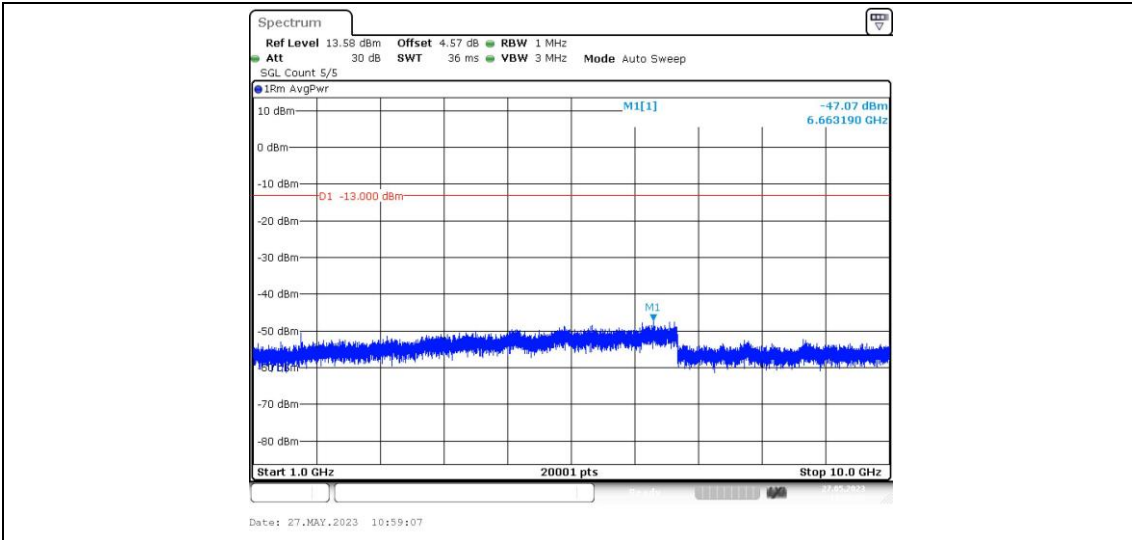

Band5-1.4MHz-16QAM-20525-1RB#0-Range1:0.009~0.15MHz

Band5-1.4MHz-16QAM-20525-1RB#0-Range2:0.15~30MHz

Band5-1.4MHz-16QAM-20525-1RB#0-Range3:30~1000MHz

Band5-1.4MHz-16QAM-20525-1RB#0-Range4:1000~10000MHz

Band5-1.4MHz-16QAM-20643-1RB#0-Range1:0.009~0.15MHz