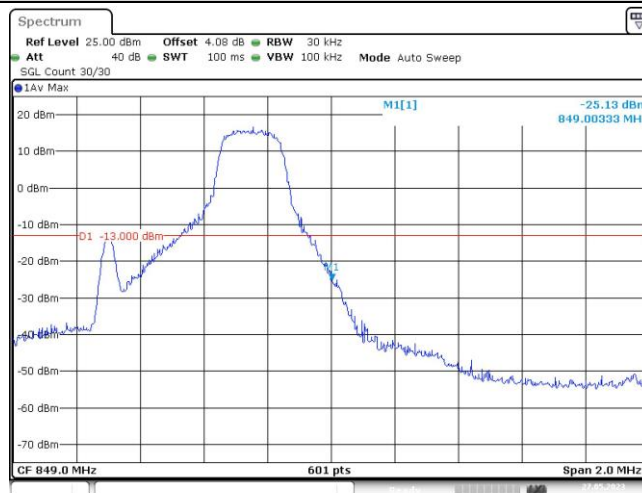

Test Graphs

Band5-1.4MHz-QPSK-20407-6RB#0

Date: 27.MAY.2023 10:54:01

Band5-1.4MHz-QPSK-20643-1RB#0

Date: 27.MAY.2023 10:54:37

Band5-1.4MHz-QPSK-20643-1RB#5

Date: 27.MAY.2023 10:55:00

Band5-1.4MHz-QPSK-20643-6RB#0