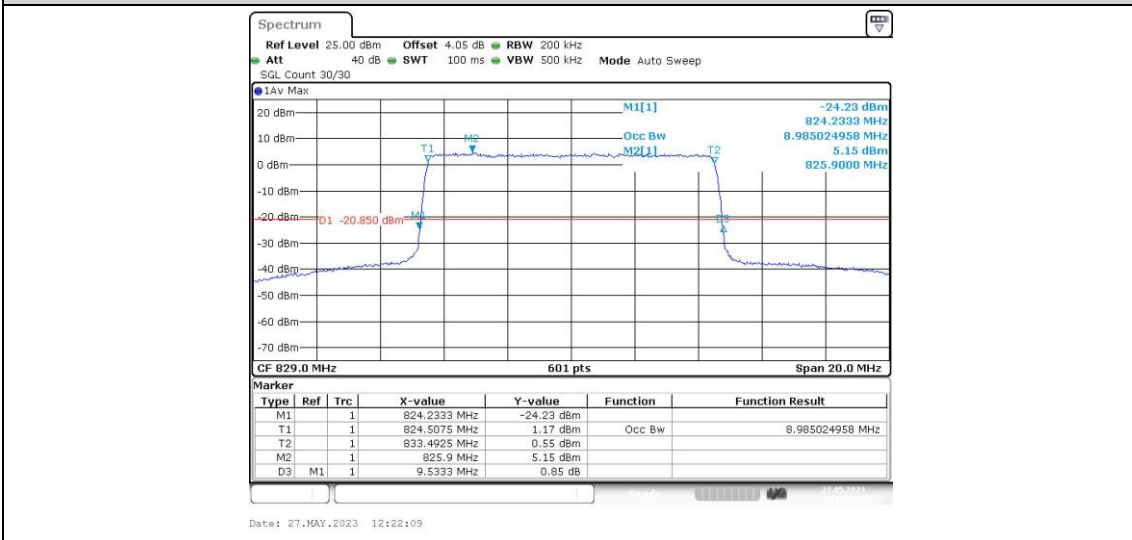

Band5-10MHz-16QAM-20450-50RB#0

Band5-10MHz-16QAM-20525-50RB#0

Band5-10MHz-16QAM-20600-50RB#0

Appendix D: Band Edge**Test Result**

Band	Bandwidth	Modulation	Channel	RB Configuration	Result(dBm)	Verdict
Band5	1.4MHz	QPSK	20407	1RB#0	-22.24	PASS
Band5	1.4MHz	QPSK	20407	1RB#5	-37.99	PASS
Band5	1.4MHz	QPSK	20407	6RB#0	-28.69	PASS
Band5	1.4MHz	QPSK	20643	1RB#0	-37.46	PASS
Band5	1.4MHz	QPSK	20643	1RB#5	-25.13	PASS
Band5	1.4MHz	QPSK	20643	6RB#0	-30.68	PASS
Band5	1.4MHz	16QAM	20407	1RB#0	-24.46	PASS
Band5	1.4MHz	16QAM	20407	1RB#5	-37.92	PASS
Band5	1.4MHz	16QAM	20407	6RB#0	-28.99	PASS
Band5	1.4MHz	16QAM	20643	1RB#0	-37.53	PASS
Band5	1.4MHz	16QAM	20643	1RB#5	-24.40	PASS
Band5	1.4MHz	16QAM	20643	6RB#0	-30.15	PASS
Band5	3MHz	QPSK	20415	1RB#0	-22.13	PASS
Band5	3MHz	QPSK	20415	1RB#14	-45.16	PASS
Band5	3MHz	QPSK	20415	15RB#0	-31.56	PASS
Band5	3MHz	QPSK	20635	1RB#0	-45.36	PASS
Band5	3MHz	QPSK	20635	1RB#14	-23.86	PASS
Band5	3MHz	QPSK	20635	15RB#0	-31.18	PASS
Band5	3MHz	16QAM	20415	1RB#0	-23.00	PASS
Band5	3MHz	16QAM	20415	1RB#14	-44.18	PASS
Band5	3MHz	16QAM	20415	15RB#0	-32.15	PASS
Band5	3MHz	16QAM	20635	1RB#0	-46.21	PASS
Band5	3MHz	16QAM	20635	1RB#14	-23.64	PASS
Band5	3MHz	16QAM	20635	15RB#0	-31.60	PASS
Band5	5MHz	QPSK	20425	1RB#0	-21.95	PASS
Band5	5MHz	QPSK	20425	1RB#24	-43.99	PASS
Band5	5MHz	QPSK	20425	25RB#0	-30.97	PASS
Band5	5MHz	QPSK	20625	1RB#0	-45.08	PASS
Band5	5MHz	QPSK	20625	1RB#24	-21.93	PASS
Band5	5MHz	QPSK	20625	25RB#0	-31.15	PASS
Band5	5MHz	16QAM	20425	1RB#0	-22.81	PASS
Band5	5MHz	16QAM	20425	1RB#24	-47.03	PASS
Band5	5MHz	16QAM	20425	25RB#0	-32.15	PASS
Band5	5MHz	16QAM	20625	1RB#0	-47.33	PASS
Band5	5MHz	16QAM	20625	1RB#24	-21.94	PASS
Band5	5MHz	16QAM	20625	25RB#0	-33.33	PASS