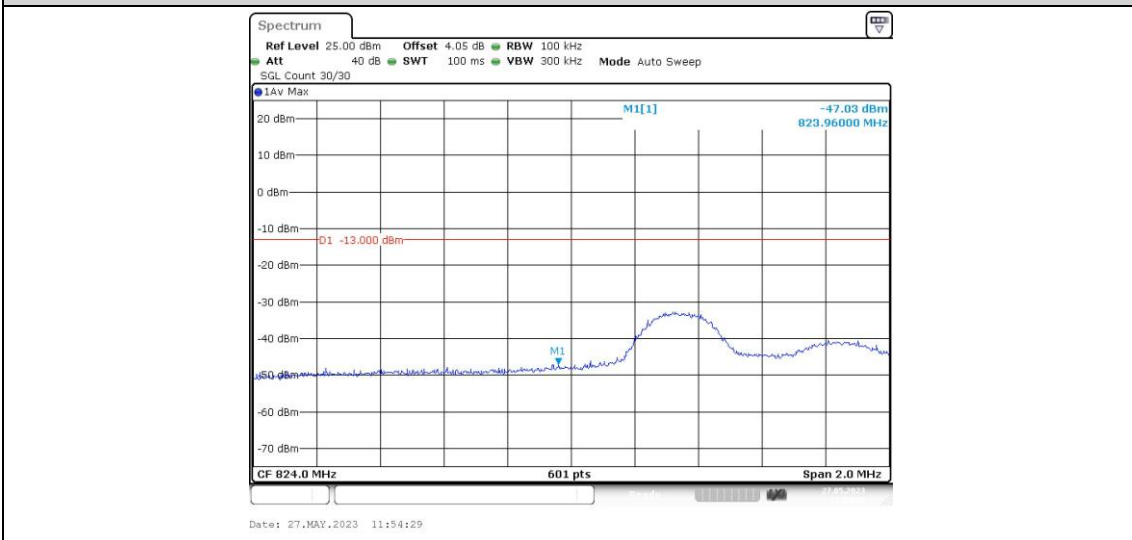

Band5-5MHz-16QAM-20425-1RB#24

Band5-5MHz-16QAM-20425-25RB#0