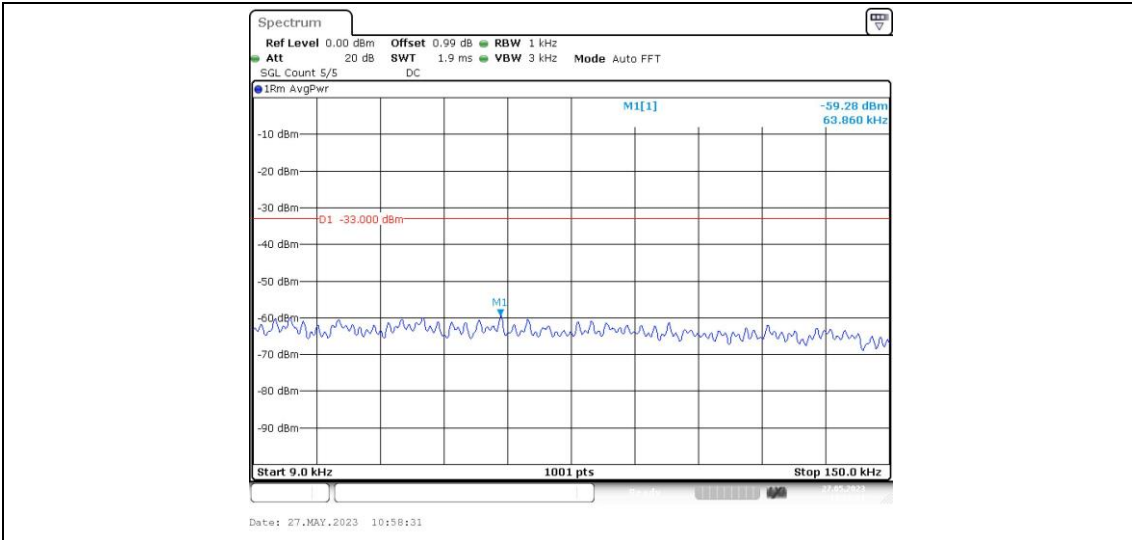

Band5-1.4MHz-16QAM-20525-1RB#0-Range1:0.009~0.15MHz