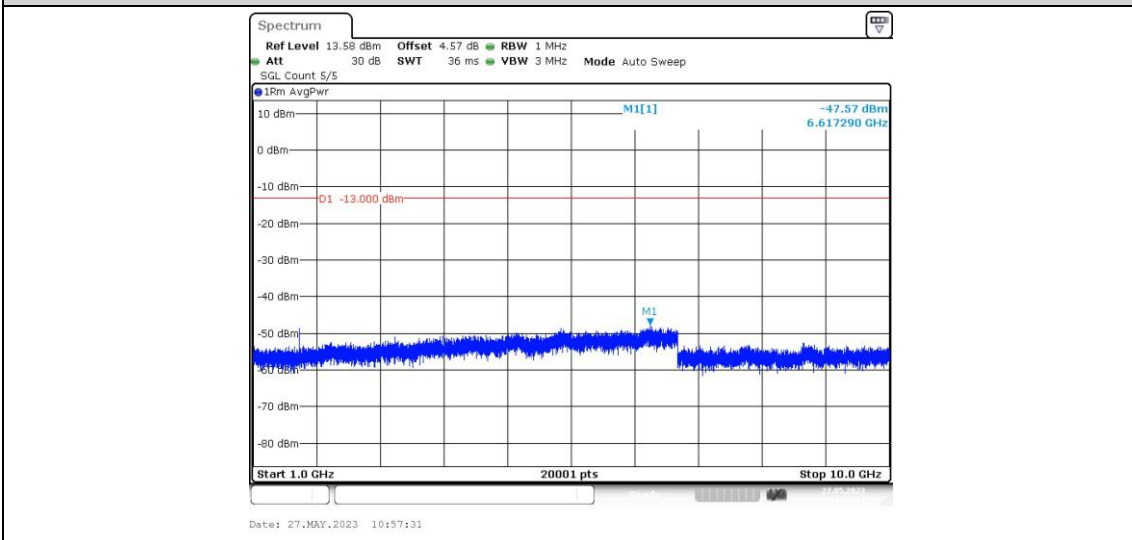

Band5-1.4MHz-QPSK-20643-1RB#0-Range4:1000~10000MHz

Band5-1.4MHz-16QAM-20407-1RB#0-Range1:0.009~0.15MHz

Band5-1.4MHz-16QAM-20407-1RB#0-Range2:0.15~30MHz

Band5-1.4MHz-16QAM-20407-1RB#0-Range3:30~1000MHz

Band5-1.4MHz-16QAM-20407-1RB#0-Range4:1000~10000MHz