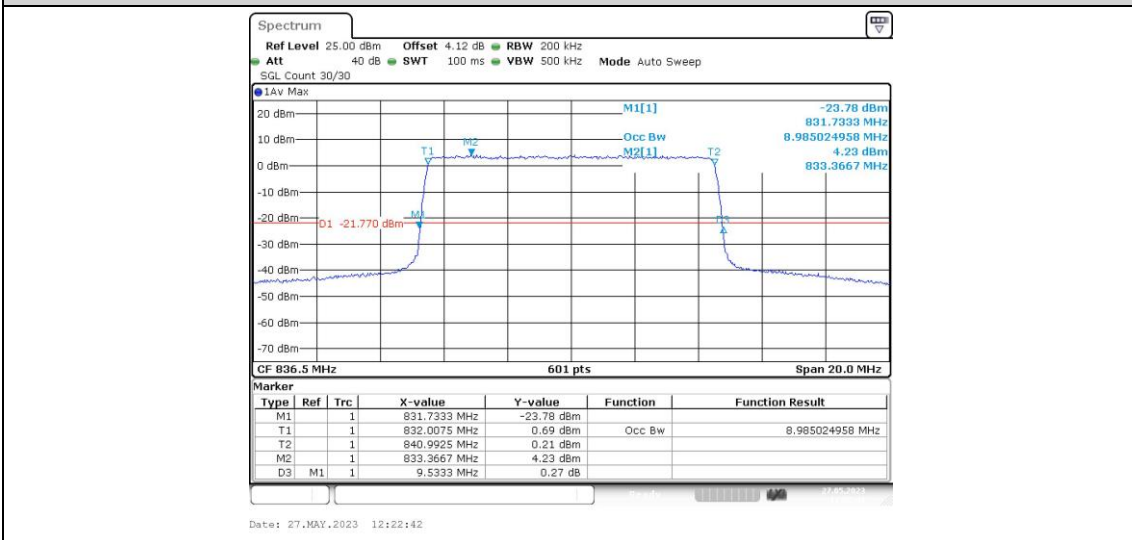

Band5-10MHz-16QAM-20450-50RB#0

Band5-10MHz-16QAM-20525-50RB#0

Band5-10MHz-16QAM-20600-50RB#0

Appendix D: Band Edge**Test Result**

Band	Bandwidth	Modulation	Channel	RB Configuration	Result(dBm)	Verdict
Band5	1.4MHz	QPSK	20407	1RB#0	-22.24	PASS
Band5	1.4MHz	QPSK	20407	1RB#5	-37.99	PASS
Band5	1.4MHz	QPSK	20407	6RB#0	-28.69	PASS
Band5	1.4MHz	QPSK	20643	1RB#0	-37.46	PASS
Band5	1.4MHz	QPSK	20643	1RB#5	-25.13	PASS
Band5	1.4MHz	QPSK	20643	6RB#0	-30.68	PASS
Band5	1.4MHz	16QAM	20407	1RB#0	-24.46	PASS
Band5	1.4MHz	16QAM	20407	1RB#5	-37.92	PASS
Band5	1.4MHz	16QAM	20407	6RB#0	-28.99	PASS
Band5	1.4MHz	16QAM	20643	1RB#0	-37.53	PASS
Band5	1.4MHz	16QAM	20643	1RB#5	-24.40	PASS
Band5	1.4MHz	16QAM	20643	6RB#0	-30.15	PASS
Band5	3MHz	QPSK	20415	1RB#0	-22.13	PASS
Band5	3MHz	QPSK	20415	1RB#14	-45.16	PASS
Band5	3MHz	QPSK	20415	15RB#0	-31.56	PASS
Band5	3MHz	QPSK	20635	1RB#0	-45.36	PASS
Band5	3MHz	QPSK	20635	1RB#14	-23.86	PASS
Band5	3MHz	QPSK	20635	15RB#0	-31.18	PASS
Band5	3MHz	16QAM	20415	1RB#0	-23.00	PASS
Band5	3MHz	16QAM	20415	1RB#14	-44.18	PASS
Band5	3MHz	16QAM	20415	15RB#0	-32.15	PASS
Band5	3MHz	16QAM	20635	1RB#0	-46.21	PASS
Band5	3MHz	16QAM	20635	1RB#14	-23.64	PASS
Band5	3MHz	16QAM	20635	15RB#0	-31.60	PASS
Band5	5MHz	QPSK	20425	1RB#0	-21.95	PASS
Band5	5MHz	QPSK	20425	1RB#24	-43.99	PASS
Band5	5MHz	QPSK	20425	25RB#0	-30.97	PASS
Band5	5MHz	QPSK	20625	1RB#0	-45.08	PASS
Band5	5MHz	QPSK	20625	1RB#24	-21.93	PASS
Band5	5MHz	QPSK	20625	25RB#0	-31.15	PASS
Band5	5MHz	16QAM	20425	1RB#0	-22.81	PASS
Band5	5MHz	16QAM	20425	1RB#24	-47.03	PASS
Band5	5MHz	16QAM	20425	25RB#0	-32.15	PASS
Band5	5MHz	16QAM	20625	1RB#0	-47.33	PASS
Band5	5MHz	16QAM	20625	1RB#24	-21.94	PASS
Band5	5MHz	16QAM	20625	25RB#0	-33.33	PASS