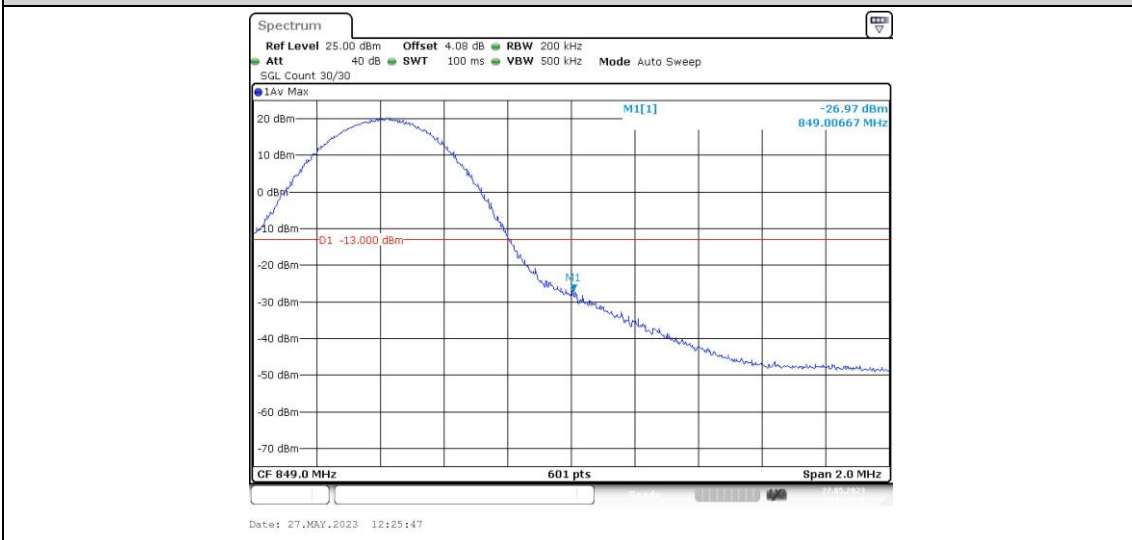

Band5-10MHz-16QAM-20450-1RB#49

Band5-10MHz-16QAM-20450-50RB#0

Band5-10MHz-16QAM-20600-1RB#0

Band5-10MHz-16QAM-20600-1RB#49

Band5-10MHz-16QAM-20600-50RB#0

Appendix E: Conducted Spurious Emission

Test Result

Band	Bandwidth	Modulation	Channel	RB Configuration	Frequency Range	Verdict
Band5	1.4MHz	QPSK	20407	1RB#0	Range1:0.009~0.15MHz	PASS
Band5	1.4MHz	QPSK	20407	1RB#0	Range2:0.15~30MHz	PASS
Band5	1.4MHz	QPSK	20407	1RB#0	Range3:30~1000MHz	PASS
Band5	1.4MHz	QPSK	20407	1RB#0	Range4:1000~10000MHz	PASS
Band5	1.4MHz	QPSK	20525	1RB#0	Range1:0.009~0.15MHz	PASS
Band5	1.4MHz	QPSK	20525	1RB#0	Range2:0.15~30MHz	PASS
Band5	1.4MHz	QPSK	20525	1RB#0	Range3:30~1000MHz	PASS
Band5	1.4MHz	QPSK	20525	1RB#0	Range4:1000~10000MHz	PASS
Band5	1.4MHz	QPSK	20643	1RB#0	Range1:0.009~0.15MHz	PASS
Band5	1.4MHz	QPSK	20643	1RB#0	Range2:0.15~30MHz	PASS
Band5	1.4MHz	QPSK	20643	1RB#0	Range3:30~1000MHz	PASS
Band5	1.4MHz	QPSK	20643	1RB#0	Range4:1000~10000MHz	PASS
Band5	1.4MHz	16QAM	20407	1RB#0	Range1:0.009~0.15MHz	PASS
Band5	1.4MHz	16QAM	20407	1RB#0	Range2:0.15~30MHz	PASS
Band5	1.4MHz	16QAM	20407	1RB#0	Range3:30~1000MHz	PASS
Band5	1.4MHz	16QAM	20407	1RB#0	Range4:1000~10000MHz	PASS
Band5	1.4MHz	16QAM	20525	1RB#0	Range1:0.009~0.15MHz	PASS
Band5	1.4MHz	16QAM	20525	1RB#0	Range2:0.15~30MHz	PASS
Band5	1.4MHz	16QAM	20525	1RB#0	Range3:30~1000MHz	PASS
Band5	1.4MHz	16QAM	20525	1RB#0	Range4:1000~10000MHz	PASS
Band5	1.4MHz	16QAM	20643	1RB#0	Range1:0.009~0.15MHz	PASS
Band5	1.4MHz	16QAM	20643	1RB#0	Range2:0.15~30MHz	PASS
Band5	1.4MHz	16QAM	20643	1RB#0	Range3:30~1000MHz	PASS
Band5	1.4MHz	16QAM	20643	1RB#0	Range4:1000~10000MHz	PASS
Band5	3MHz	QPSK	20415	1RB#0	Range1:0.009~0.15MHz	PASS
Band5	3MHz	QPSK	20415	1RB#0	Range2:0.15~30MHz	PASS
Band5	3MHz	QPSK	20415	1RB#0	Range3:30~1000MHz	PASS
Band5	3MHz	QPSK	20415	1RB#0	Range4:1000~10000MHz	PASS
Band5	3MHz	QPSK	20525	1RB#0	Range1:0.009~0.15MHz	PASS
Band5	3MHz	QPSK	20525	1RB#0	Range2:0.15~30MHz	PASS
Band5	3MHz	QPSK	20525	1RB#0	Range3:30~1000MHz	PASS
Band5	3MHz	QPSK	20525	1RB#0	Range4:1000~10000MHz	PASS
Band5	3MHz	QPSK	20635	1RB#0	Range1:0.009~0.15MHz	PASS
Band5	3MHz	QPSK	20635	1RB#0	Range2:0.15~30MHz	PASS
Band5	3MHz	QPSK	20635	1RB#0	Range3:30~1000MHz	PASS