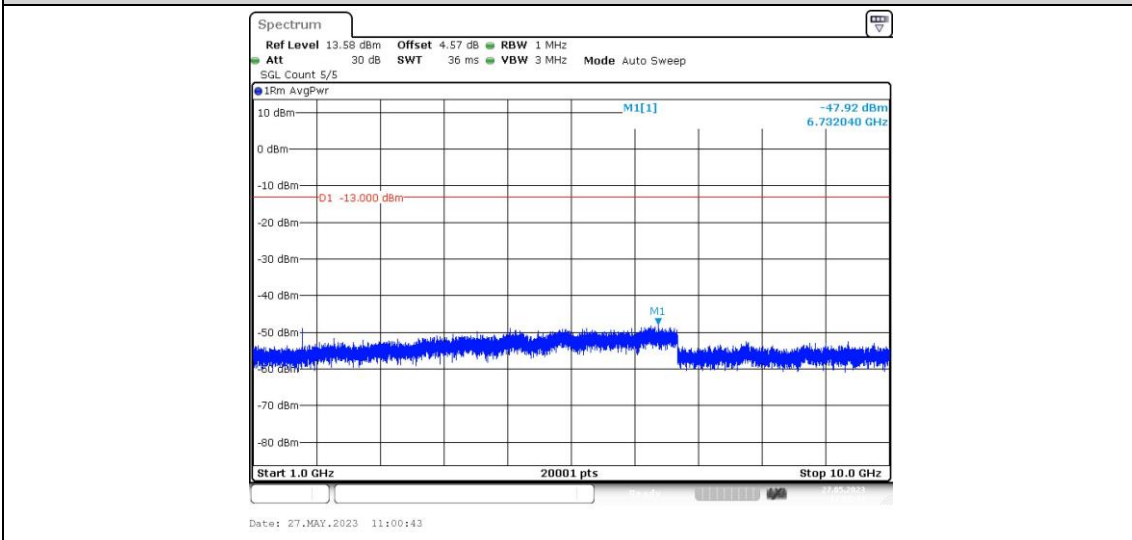

Band5-1.4MHz-16QAM-20643-1RB#0-Range4:1000~10000MHz

Band5-3MHz-QPSK-20415-1RB#0-Range1:0.009~0.15MHz