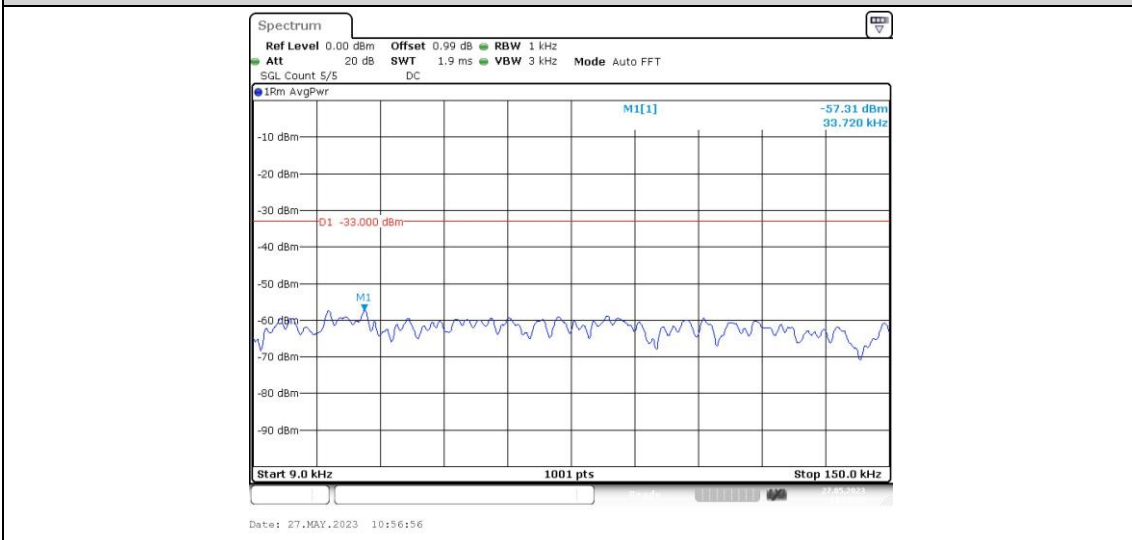

Band5-1.4MHz-16QAM-20407-1RB#0-Range1:0.009~0.15MHz