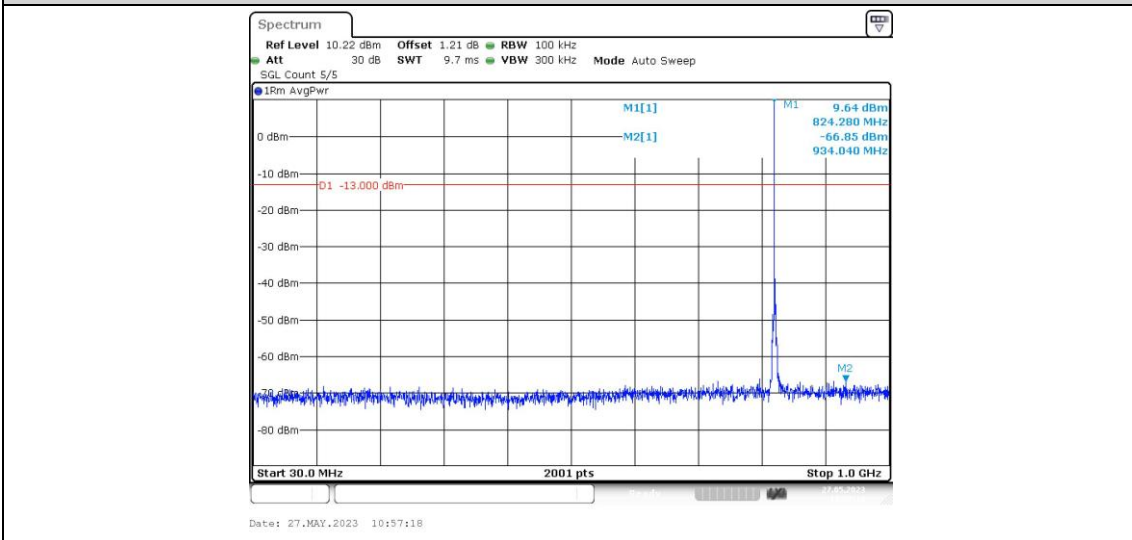

Band5-1.4MHz-QPSK-20643-1RB#0-Range4:1000~10000MHz

Band5-1.4MHz-16QAM-20407-1RB#0-Range1:0.009~0.15MHz

Band5-1.4MHz-16QAM-20407-1RB#0-Range2:0.15~30MHz

Band5-1.4MHz-16QAM-20407-1RB#0-Range3:30~1000MHz

Band5-1.4MHz-16QAM-20407-1RB#0-Range4:1000~10000MHz