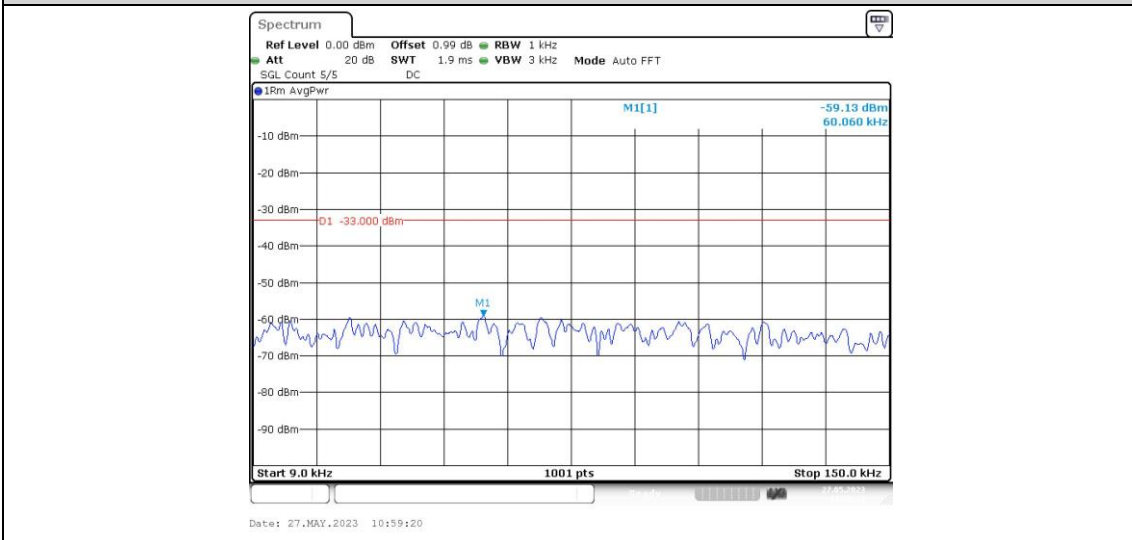

Band5-1.4MHz-QPSK-20643-1RB#0-Range1:0.009~0.15MHz