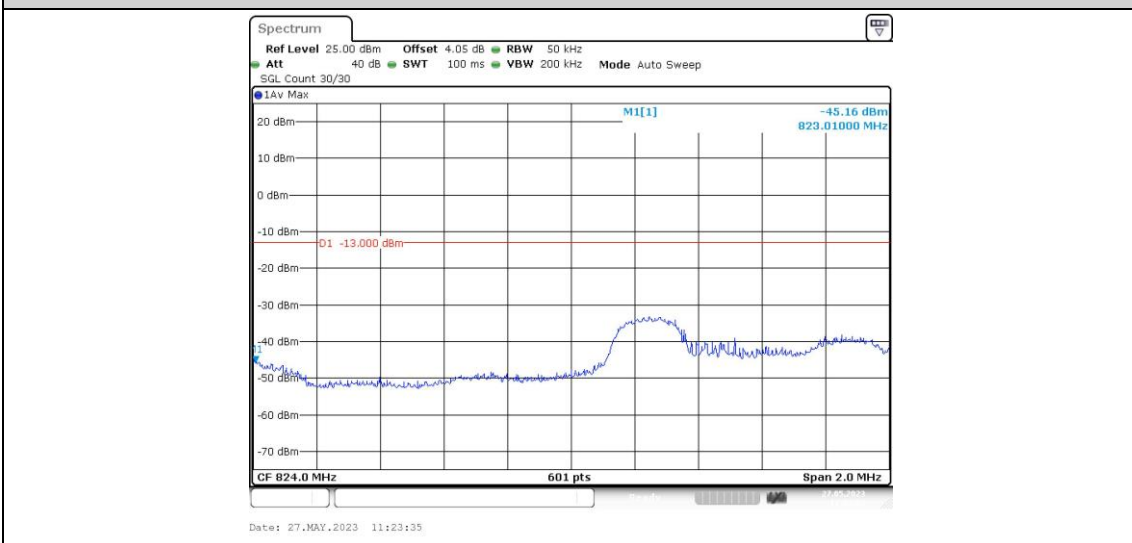

Band5-3MHz-QPSK-20415-1RB#14

Band5-3MHz-QPSK-20415-15RB#0