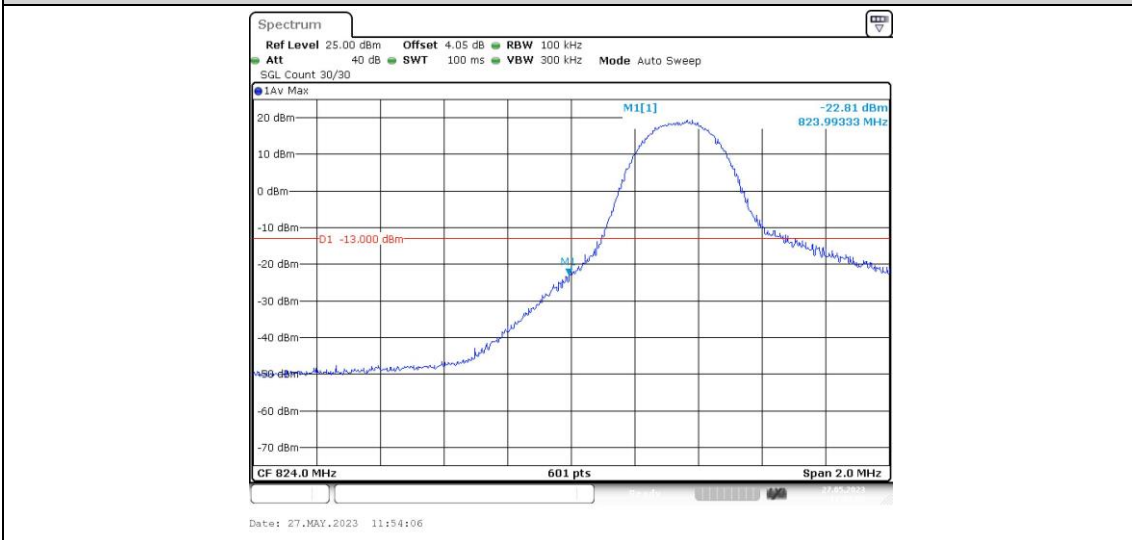

Band5-5MHz-16QAM-20425-1RB#0

Band5-5MHz-16QAM-20425-1RB#24