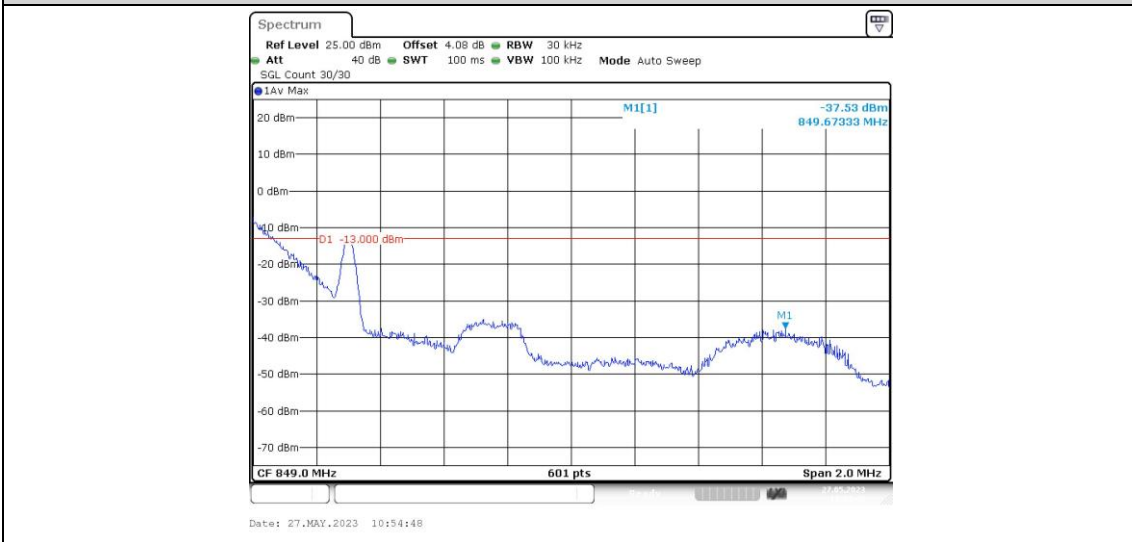

Band5-1.4MHz-16QAM-20407-1RB#0

Band5-1.4MHz-16QAM-20407-1RB#5

Band5-1.4MHz-16QAM-20407-6RB#0

Band5-1.4MHz-16QAM-20643-1RB#0

Band5-1.4MHz-16QAM-20643-1RB#5

Band5-1.4MHz-16QAM-20643-6RB#0

Band5-3MHz-QPSK-20415-1RB#0