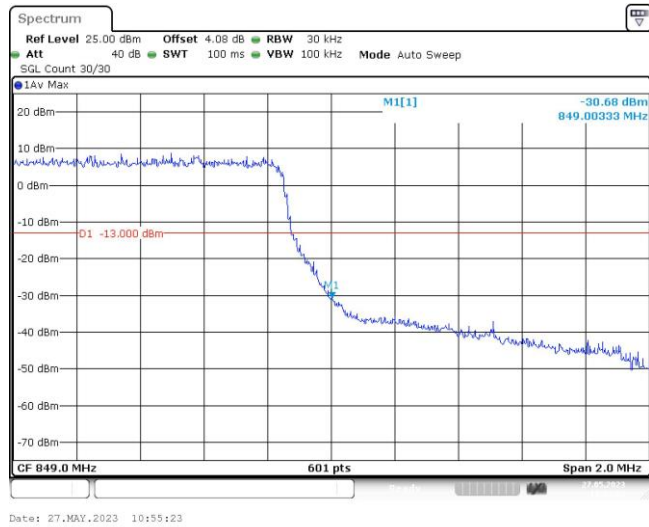

Test Graphs

Band5-1.4MHz-QPSK-20407-6RB#0

Date: 27.MAY.2023 10:54:01

Band5-1.4MHz-QPSK-20643-1RB#0

Date: 27.MAY.2023 10:54:37

Band5-1.4MHz-QPSK-20643-1RB#5

Date: 27.MAY.2023 10:55:00

Band5-1.4MHz-QPSK-20643-6RB#0