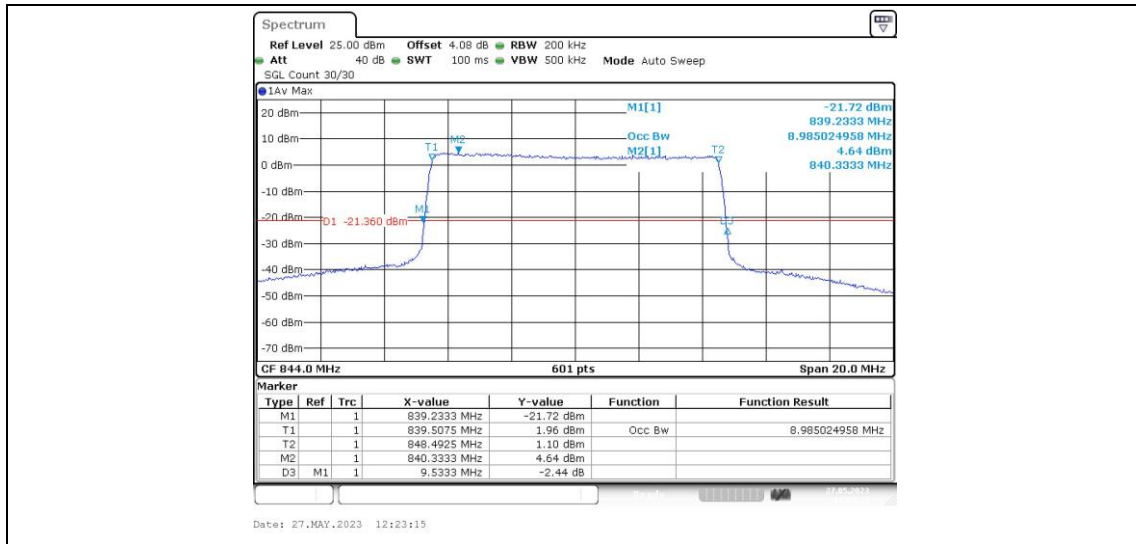

Band5-10MHz-16QAM-20450-50RB#0

Band5-10MHz-16QAM-20525-50RB#0

Band5-10MHz-16QAM-20600-50RB#0

Appendix D: Band Edge**Test Result**

Band	Bandwidth	Modulation	Channel	RB Configuration	Result(dBm)	Verdict
Band5	1.4MHz	QPSK	20407	1RB#0	-22.24	PASS
Band5	1.4MHz	QPSK	20407	1RB#5	-37.99	PASS
Band5	1.4MHz	QPSK	20407	6RB#0	-28.69	PASS
Band5	1.4MHz	QPSK	20643	1RB#0	-37.46	PASS
Band5	1.4MHz	QPSK	20643	1RB#5	-25.13	PASS
Band5	1.4MHz	QPSK	20643	6RB#0	-30.68	PASS
Band5	1.4MHz	16QAM	20407	1RB#0	-24.46	PASS
Band5	1.4MHz	16QAM	20407	1RB#5	-37.92	PASS
Band5	1.4MHz	16QAM	20407	6RB#0	-28.99	PASS
Band5	1.4MHz	16QAM	20643	1RB#0	-37.53	PASS
Band5	1.4MHz	16QAM	20643	1RB#5	-24.40	PASS
Band5	1.4MHz	16QAM	20643	6RB#0	-30.15	PASS
Band5	3MHz	QPSK	20415	1RB#0	-22.13	PASS
Band5	3MHz	QPSK	20415	1RB#14	-45.16	PASS
Band5	3MHz	QPSK	20415	15RB#0	-31.56	PASS
Band5	3MHz	QPSK	20635	1RB#0	-45.36	PASS
Band5	3MHz	QPSK	20635	1RB#14	-23.86	PASS
Band5	3MHz	QPSK	20635	15RB#0	-31.18	PASS
Band5	3MHz	16QAM	20415	1RB#0	-23.00	PASS
Band5	3MHz	16QAM	20415	1RB#14	-44.18	PASS
Band5	3MHz	16QAM	20415	15RB#0	-32.15	PASS
Band5	3MHz	16QAM	20635	1RB#0	-46.21	PASS
Band5	3MHz	16QAM	20635	1RB#14	-23.64	PASS
Band5	3MHz	16QAM	20635	15RB#0	-31.60	PASS
Band5	5MHz	QPSK	20425	1RB#0	-21.95	PASS
Band5	5MHz	QPSK	20425	1RB#24	-43.99	PASS
Band5	5MHz	QPSK	20425	25RB#0	-30.97	PASS
Band5	5MHz	QPSK	20625	1RB#0	-45.08	PASS
Band5	5MHz	QPSK	20625	1RB#24	-21.93	PASS
Band5	5MHz	QPSK	20625	25RB#0	-31.15	PASS
Band5	5MHz	16QAM	20425	1RB#0	-22.81	PASS
Band5	5MHz	16QAM	20425	1RB#24	-47.03	PASS
Band5	5MHz	16QAM	20425	25RB#0	-32.15	PASS
Band5	5MHz	16QAM	20625	1RB#0	-47.33	PASS
Band5	5MHz	16QAM	20625	1RB#24	-21.94	PASS
Band5	5MHz	16QAM	20625	25RB#0	-33.33	PASS