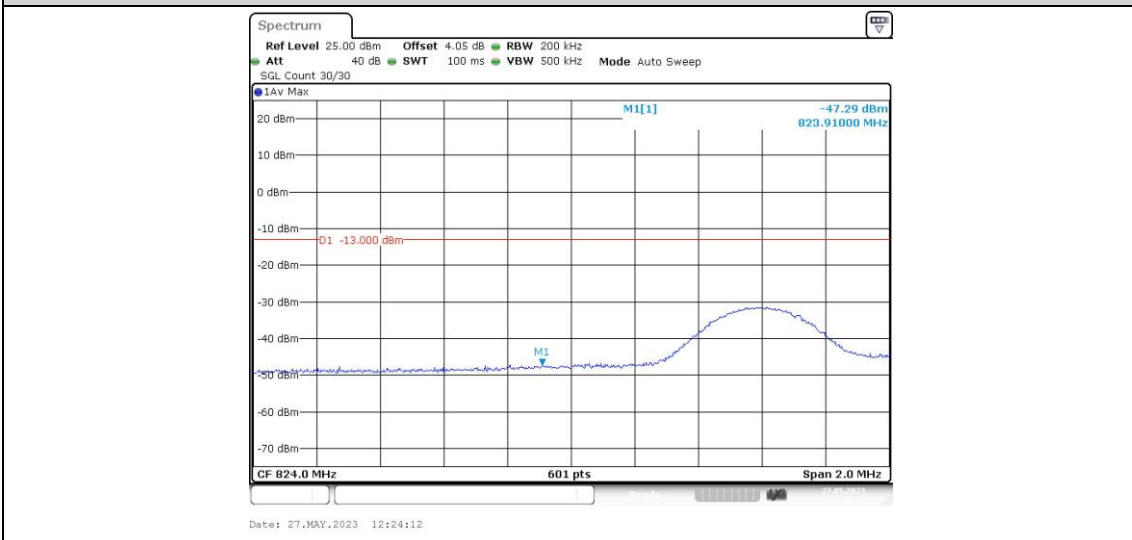

Band5-10MHz-QPSK-20450-1RB#49

Band5-10MHz-QPSK-20450-50RB#0