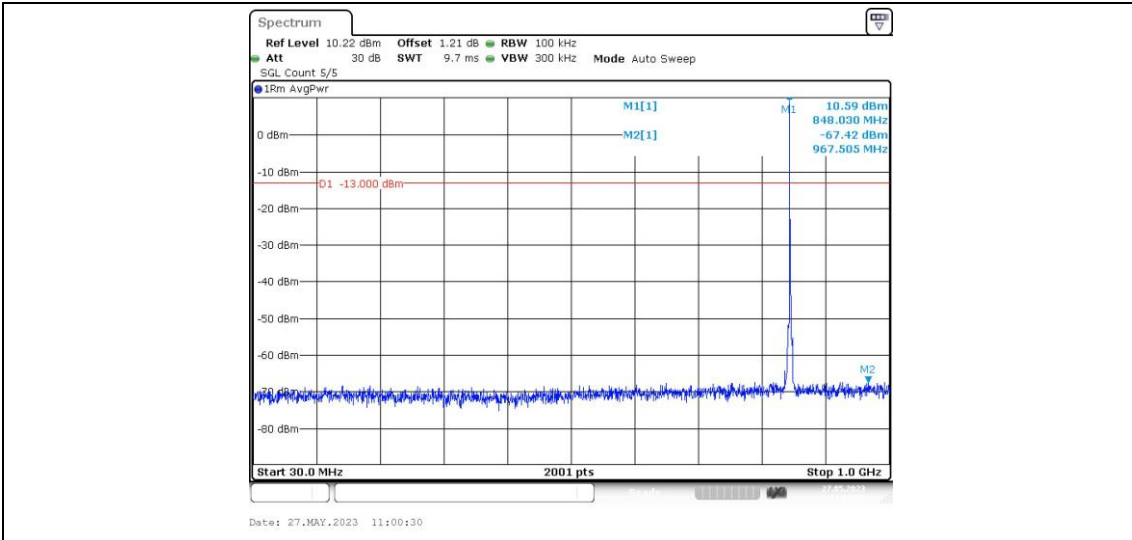

Band5-1.4MHz-16QAM-20643-1RB#0-Range4:1000~10000MHz