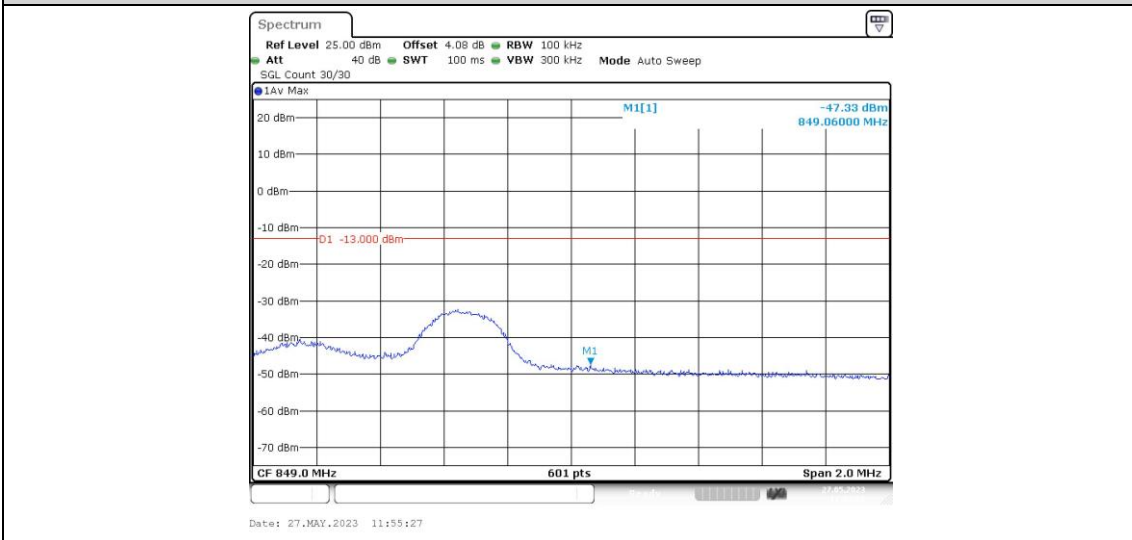

Band5-5MHz-QPSK-20625-25RB#0

Band5-5MHz-16QAM-20425-1RB#0

Band5-5MHz-16QAM-20425-1RB#24

Band5-5MHz-16QAM-20425-25RB#0

Band5-5MHz-16QAM-20625-1RB#0

Band5-5MHz-16QAM-20625-1RB#24

Band5-5MHz-16QAM-20625-25RB#0