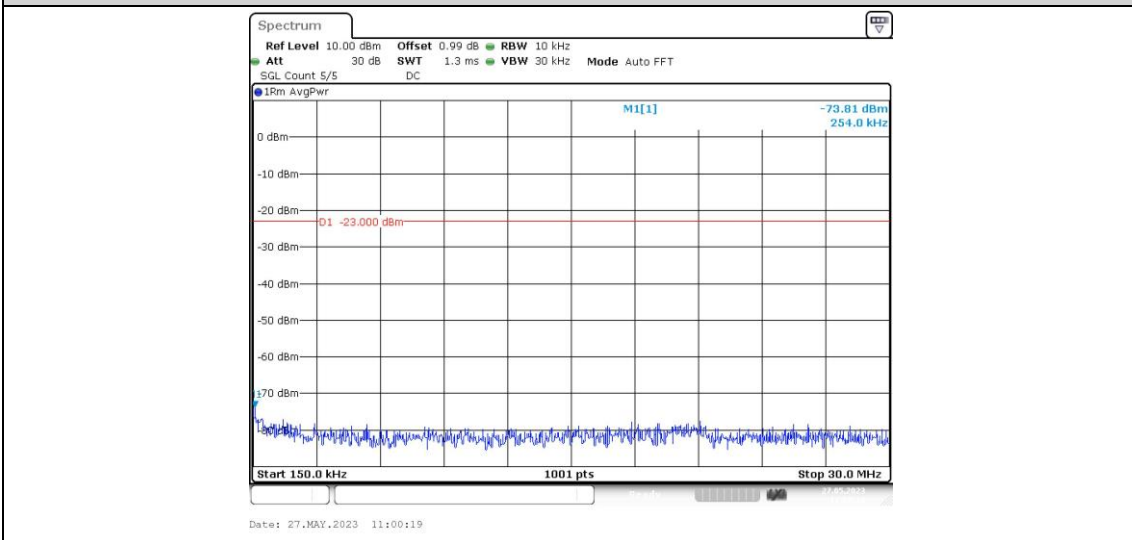

Band5-1.4MHz-16QAM-20643-1RB#0-Range2:0.15~30MHz

Band5-1.4MHz-16QAM-20643-1RB#0-Range3:30~1000MHz