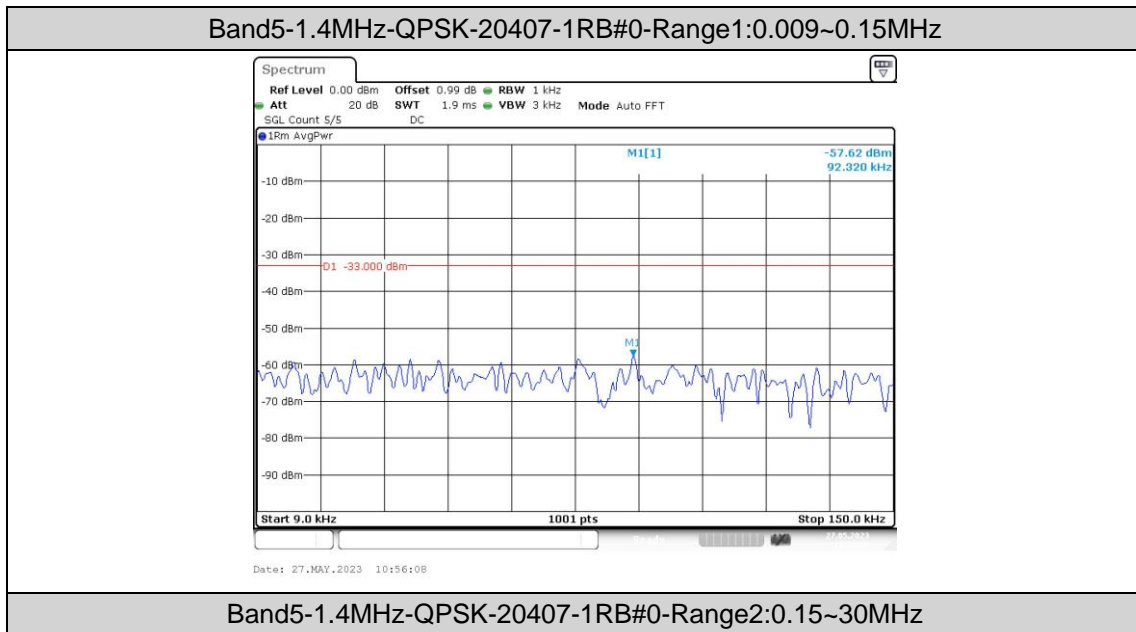

Band5	10MHz	QPSK	20525	1RB#0	Range2:0.15~30MHz	PASS
Band5	10MHz	QPSK	20525	1RB#0	Range3:30~1000MHz	PASS
Band5	10MHz	QPSK	20525	1RB#0	Range4:1000~10000MHz	PASS
Band5	10MHz	QPSK	20600	1RB#0	Range1:0.009~0.15MHz	PASS
Band5	10MHz	QPSK	20600	1RB#0	Range2:0.15~30MHz	PASS
Band5	10MHz	QPSK	20600	1RB#0	Range3:30~1000MHz	PASS
Band5	10MHz	QPSK	20600	1RB#0	Range4:1000~10000MHz	PASS
Band5	10MHz	16QAM	20450	1RB#0	Range1:0.009~0.15MHz	PASS
Band5	10MHz	16QAM	20450	1RB#0	Range2:0.15~30MHz	PASS
Band5	10MHz	16QAM	20450	1RB#0	Range3:30~1000MHz	PASS
Band5	10MHz	16QAM	20450	1RB#0	Range4:1000~10000MHz	PASS
Band5	10MHz	16QAM	20525	1RB#0	Range1:0.009~0.15MHz	PASS
Band5	10MHz	16QAM	20525	1RB#0	Range2:0.15~30MHz	PASS
Band5	10MHz	16QAM	20525	1RB#0	Range3:30~1000MHz	PASS
Band5	10MHz	16QAM	20525	1RB#0	Range4:1000~10000MHz	PASS
Band5	10MHz	16QAM	20600	1RB#0	Range1:0.009~0.15MHz	PASS
Band5	10MHz	16QAM	20600	1RB#0	Range2:0.15~30MHz	PASS
Band5	10MHz	16QAM	20600	1RB#0	Range3:30~1000MHz	PASS
Band5	10MHz	16QAM	20600	1RB#0	Range4:1000~10000MHz	PASS

Test Graphs