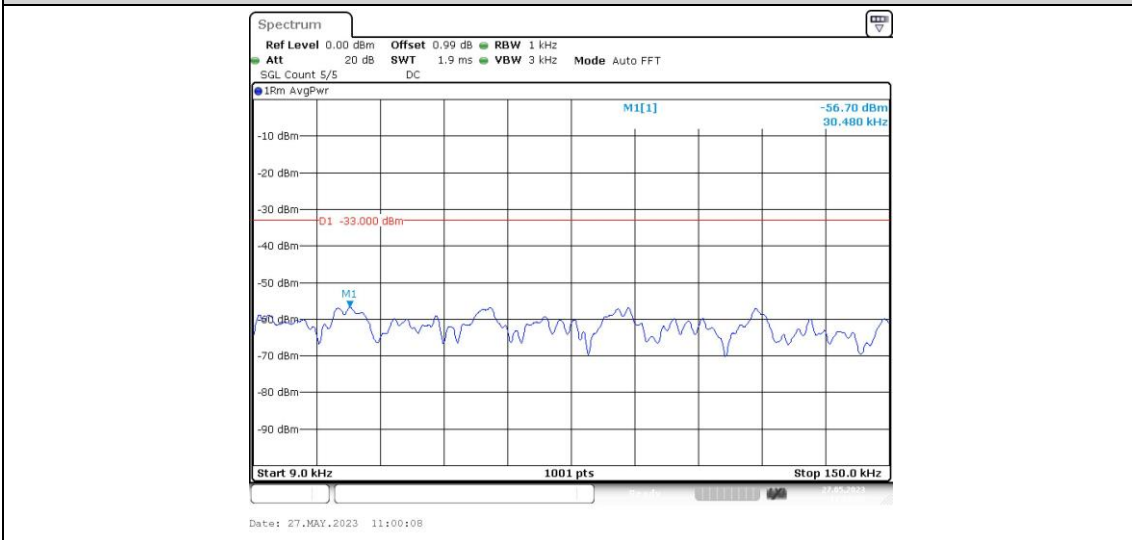

Band5-1.4MHz-16QAM-20525-1RB#0-Range1:0.009~0.15MHz

Band5-1.4MHz-16QAM-20525-1RB#0-Range2:0.15~30MHz

Band5-1.4MHz-16QAM-20525-1RB#0-Range3:30~1000MHz

Band5-1.4MHz-16QAM-20525-1RB#0-Range4:1000~10000MHz

Band5-1.4MHz-16QAM-20643-1RB#0-Range1:0.009~0.15MHz