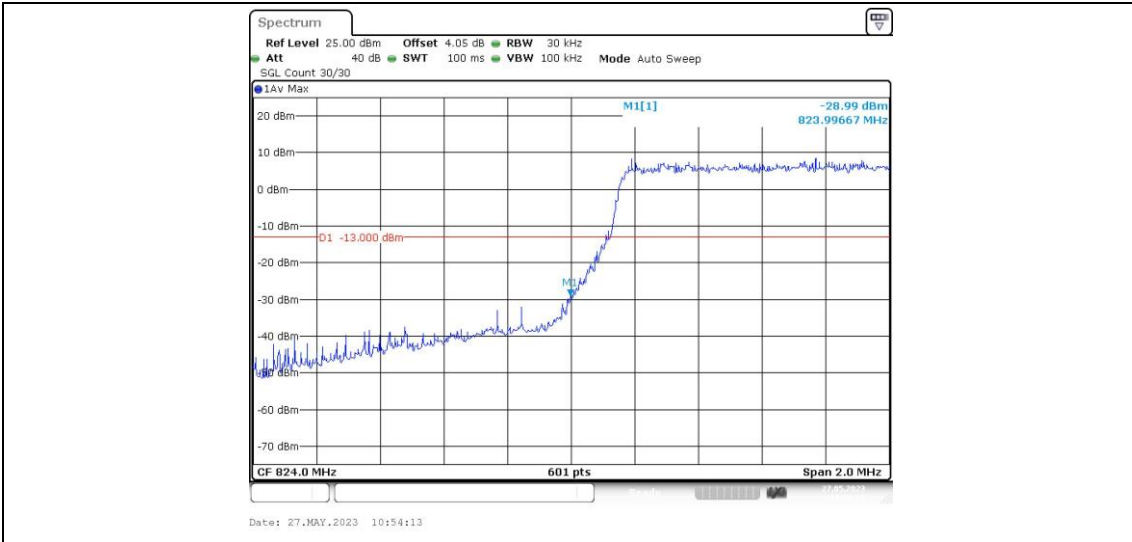

Band5-1.4MHz-16QAM-20407-6RB#0

Band5-1.4MHz-16QAM-20643-1RB#0