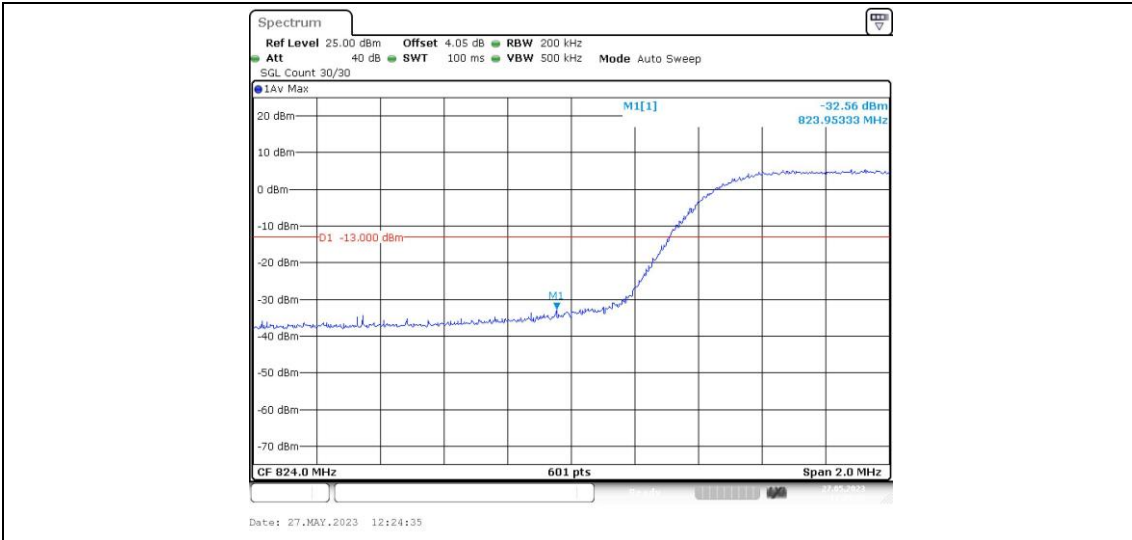

Band5-10MHz-QPSK-20450-50RB#0

Band5-10MHz-QPSK-20600-1RB#0