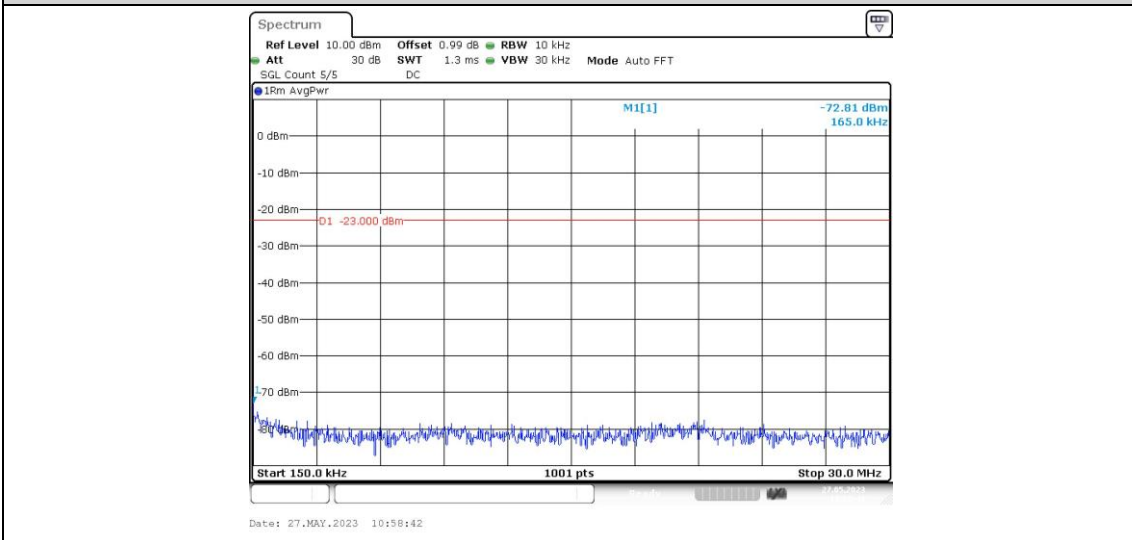

Band5-1.4MHz-16QAM-20525-1RB#0-Range2:0.15~30MHz