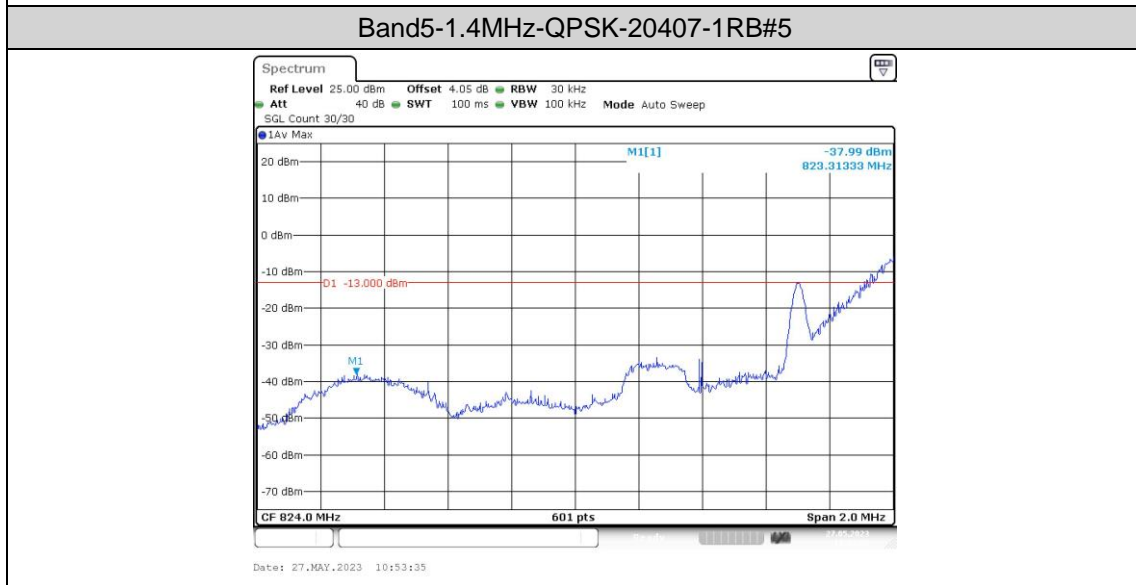

Band5	10MHz	QPSK	20450	1RB#0	-28.05	PASS
Band5	10MHz	QPSK	20450	1RB#49	-47.29	PASS
Band5	10MHz	QPSK	20450	50RB#0	-32.56	PASS
Band5	10MHz	QPSK	20600	1RB#0	-47.95	PASS
Band5	10MHz	QPSK	20600	1RB#49	-26.90	PASS
Band5	10MHz	QPSK	20600	50RB#0	-35.15	PASS
Band5	10MHz	16QAM	20450	1RB#0	-26.65	PASS
Band5	10MHz	16QAM	20450	1RB#49	-47.60	PASS
Band5	10MHz	16QAM	20450	50RB#0	-34.79	PASS
Band5	10MHz	16QAM	20600	1RB#0	-47.43	PASS
Band5	10MHz	16QAM	20600	1RB#49	-26.97	PASS
Band5	10MHz	16QAM	20600	50RB#0	-36.83	PASS

Test Graphs