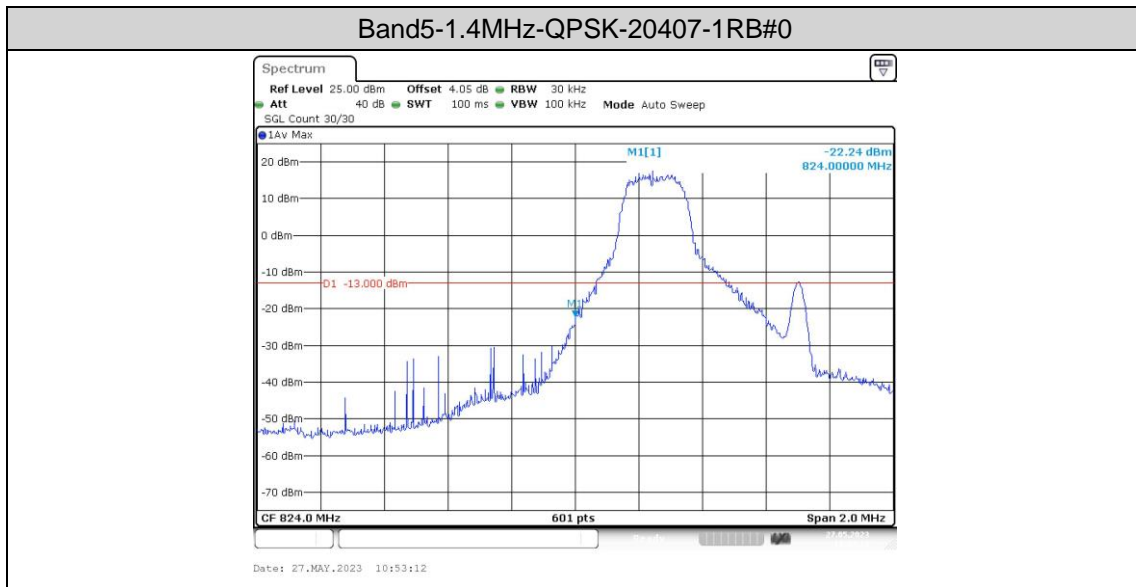

Band5	10MHz	QPSK	20450	1RB#0	-28.05	PASS
Band5	10MHz	QPSK	20450	1RB#49	-47.29	PASS
Band5	10MHz	QPSK	20450	50RB#0	-32.56	PASS
Band5	10MHz	QPSK	20600	1RB#0	-47.95	PASS
Band5	10MHz	QPSK	20600	1RB#49	-26.90	PASS
Band5	10MHz	QPSK	20600	50RB#0	-35.15	PASS
Band5	10MHz	16QAM	20450	1RB#0	-26.65	PASS
Band5	10MHz	16QAM	20450	1RB#49	-47.60	PASS
Band5	10MHz	16QAM	20450	50RB#0	-34.79	PASS
Band5	10MHz	16QAM	20600	1RB#0	-47.43	PASS
Band5	10MHz	16QAM	20600	1RB#49	-26.97	PASS
Band5	10MHz	16QAM	20600	50RB#0	-36.83	PASS

Test Graphs