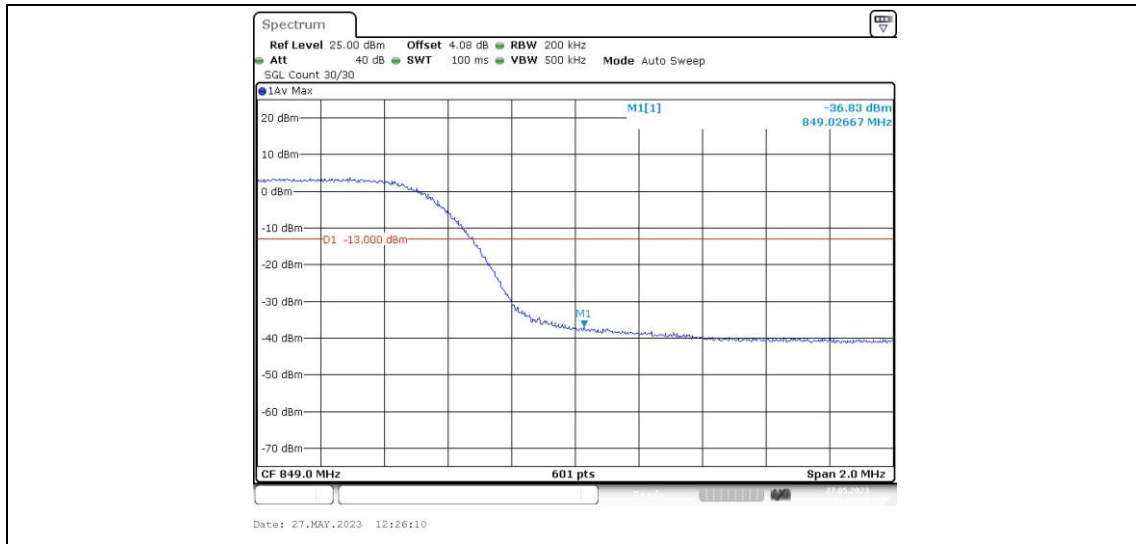

Band5-10MHz-16QAM-20450-1RB#49

Band5-10MHz-16QAM-20450-50RB#0

Band5-10MHz-16QAM-20600-1RB#0

Band5-10MHz-16QAM-20600-1RB#49

Band5-10MHz-16QAM-20600-50RB#0

Appendix E: Conducted Spurious Emission

Test Result

Band	Bandwidth	Modulation	Channel	RB Configuration	Frequency Range	Verdict
Band5	1.4MHz	QPSK	20407	1RB#0	Range1:0.009~0.15MHz	PASS
Band5	1.4MHz	QPSK	20407	1RB#0	Range2:0.15~30MHz	PASS
Band5	1.4MHz	QPSK	20407	1RB#0	Range3:30~1000MHz	PASS
Band5	1.4MHz	QPSK	20407	1RB#0	Range4:1000~10000MHz	PASS
Band5	1.4MHz	QPSK	20525	1RB#0	Range1:0.009~0.15MHz	PASS
Band5	1.4MHz	QPSK	20525	1RB#0	Range2:0.15~30MHz	PASS
Band5	1.4MHz	QPSK	20525	1RB#0	Range3:30~1000MHz	PASS
Band5	1.4MHz	QPSK	20525	1RB#0	Range4:1000~10000MHz	PASS
Band5	1.4MHz	QPSK	20643	1RB#0	Range1:0.009~0.15MHz	PASS
Band5	1.4MHz	QPSK	20643	1RB#0	Range2:0.15~30MHz	PASS
Band5	1.4MHz	QPSK	20643	1RB#0	Range3:30~1000MHz	PASS
Band5	1.4MHz	QPSK	20643	1RB#0	Range4:1000~10000MHz	PASS
Band5	1.4MHz	16QAM	20407	1RB#0	Range1:0.009~0.15MHz	PASS
Band5	1.4MHz	16QAM	20407	1RB#0	Range2:0.15~30MHz	PASS
Band5	1.4MHz	16QAM	20407	1RB#0	Range3:30~1000MHz	PASS
Band5	1.4MHz	16QAM	20407	1RB#0	Range4:1000~10000MHz	PASS
Band5	1.4MHz	16QAM	20525	1RB#0	Range1:0.009~0.15MHz	PASS
Band5	1.4MHz	16QAM	20525	1RB#0	Range2:0.15~30MHz	PASS
Band5	1.4MHz	16QAM	20525	1RB#0	Range3:30~1000MHz	PASS
Band5	1.4MHz	16QAM	20525	1RB#0	Range4:1000~10000MHz	PASS
Band5	1.4MHz	16QAM	20643	1RB#0	Range1:0.009~0.15MHz	PASS
Band5	1.4MHz	16QAM	20643	1RB#0	Range2:0.15~30MHz	PASS
Band5	1.4MHz	16QAM	20643	1RB#0	Range3:30~1000MHz	PASS
Band5	1.4MHz	16QAM	20643	1RB#0	Range4:1000~10000MHz	PASS
Band5	3MHz	QPSK	20415	1RB#0	Range1:0.009~0.15MHz	PASS
Band5	3MHz	QPSK	20415	1RB#0	Range2:0.15~30MHz	PASS
Band5	3MHz	QPSK	20415	1RB#0	Range3:30~1000MHz	PASS
Band5	3MHz	QPSK	20415	1RB#0	Range4:1000~10000MHz	PASS
Band5	3MHz	QPSK	20525	1RB#0	Range1:0.009~0.15MHz	PASS
Band5	3MHz	QPSK	20525	1RB#0	Range2:0.15~30MHz	PASS
Band5	3MHz	QPSK	20525	1RB#0	Range3:30~1000MHz	PASS
Band5	3MHz	QPSK	20525	1RB#0	Range4:1000~10000MHz	PASS
Band5	3MHz	QPSK	20635	1RB#0	Range1:0.009~0.15MHz	PASS
Band5	3MHz	QPSK	20635	1RB#0	Range2:0.15~30MHz	PASS
Band5	3MHz	QPSK	20635	1RB#0	Range3:30~1000MHz	PASS