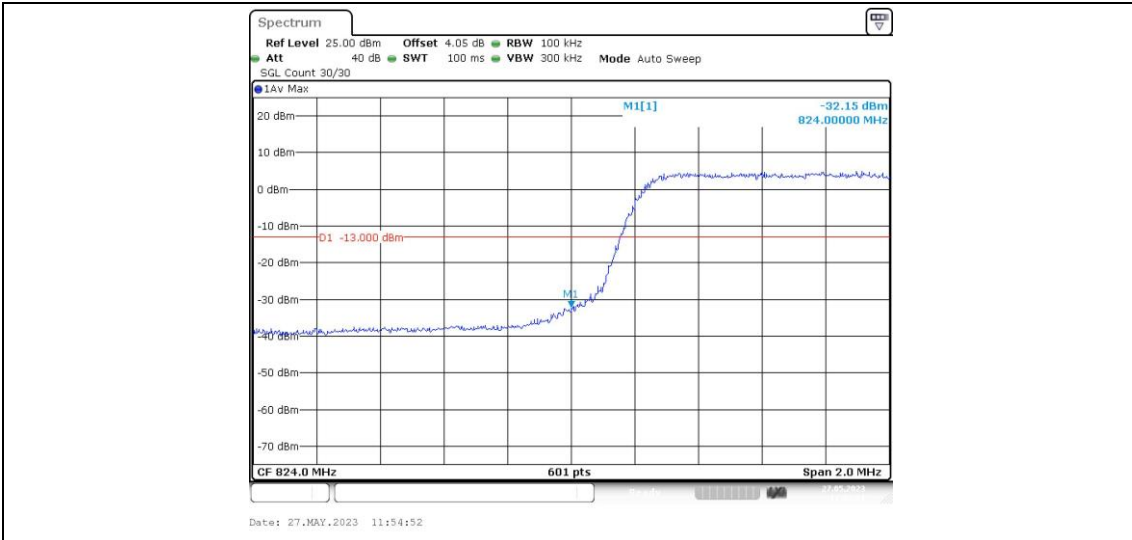

Band5-5MHz-QPSK-20625-25RB#0

Band5-5MHz-16QAM-20425-1RB#0

Band5-5MHz-16QAM-20425-1RB#24

Band5-5MHz-16QAM-20425-25RB#0

Band5-5MHz-16QAM-20625-1RB#0

Band5-5MHz-16QAM-20625-1RB#24

Band5-5MHz-16QAM-20625-25RB#0