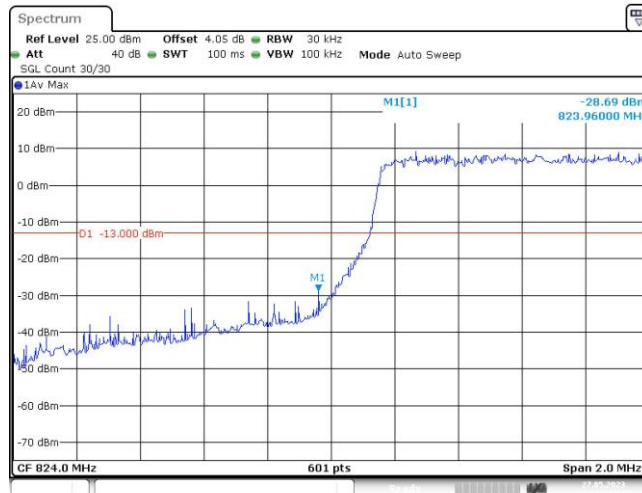

Band5-1.4MHz-QPSK-20407-6RB#0

Date: 27.MAY.2023 10:54:01