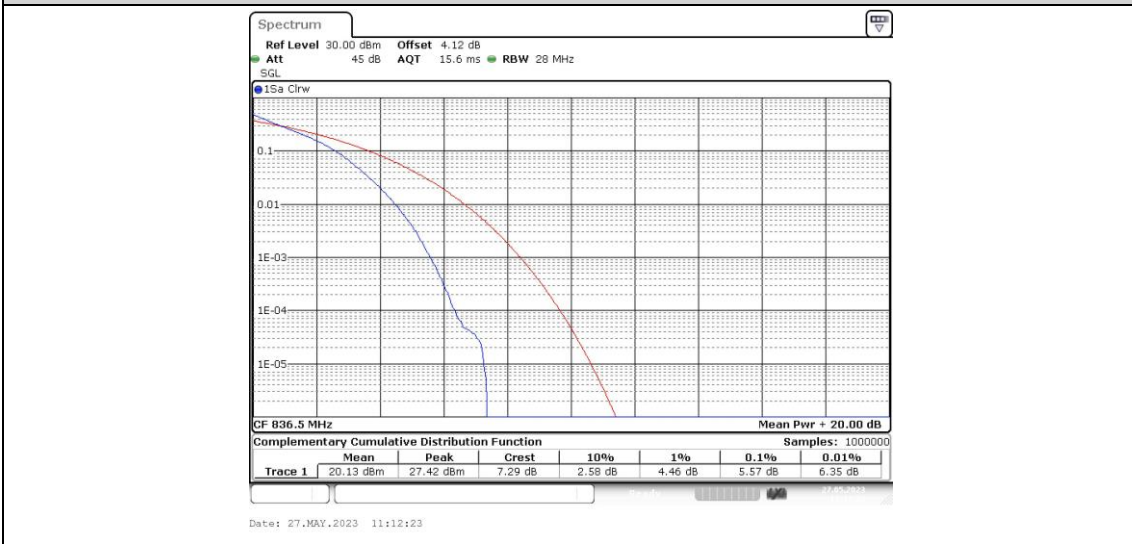

Band5-1.4MHz-QPSK-20525-6RB#0