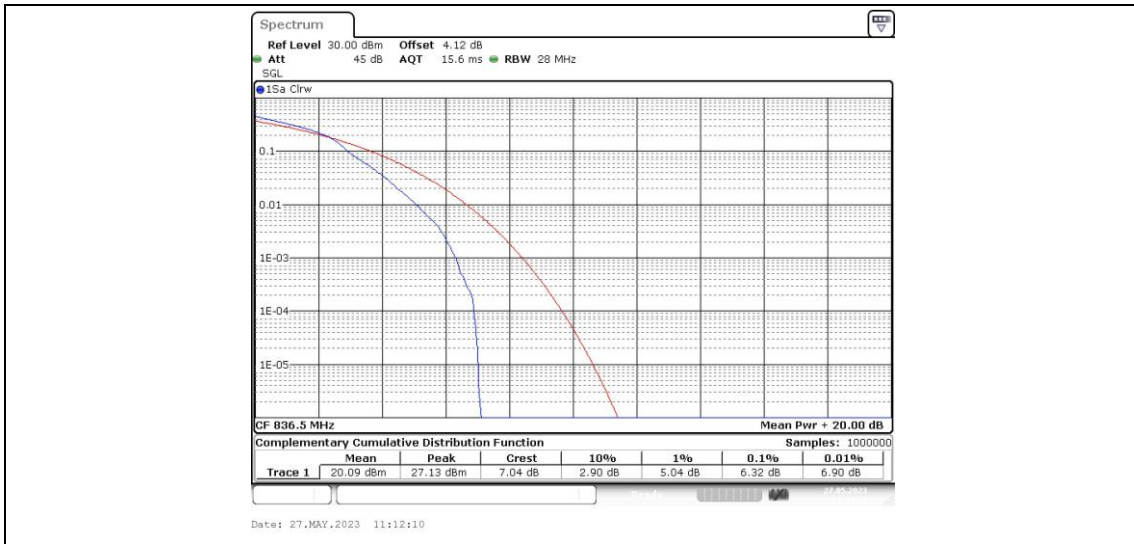

Test Graphs

Band5-1.4MHz-QPSK-20525-6RB#0

Band5-1.4MHz-QPSK-20643-1RB#0

Band5-1.4MHz-QPSK-20643-6RB#0

Band5-1.4MHz-16QAM-20407-1RB#0

Band5-1.4MHz-16QAM-20407-6RB#0

Band5-1.4MHz-16QAM-20525-1RB#0

Band5-1.4MHz-16QAM-20525-6RB#0