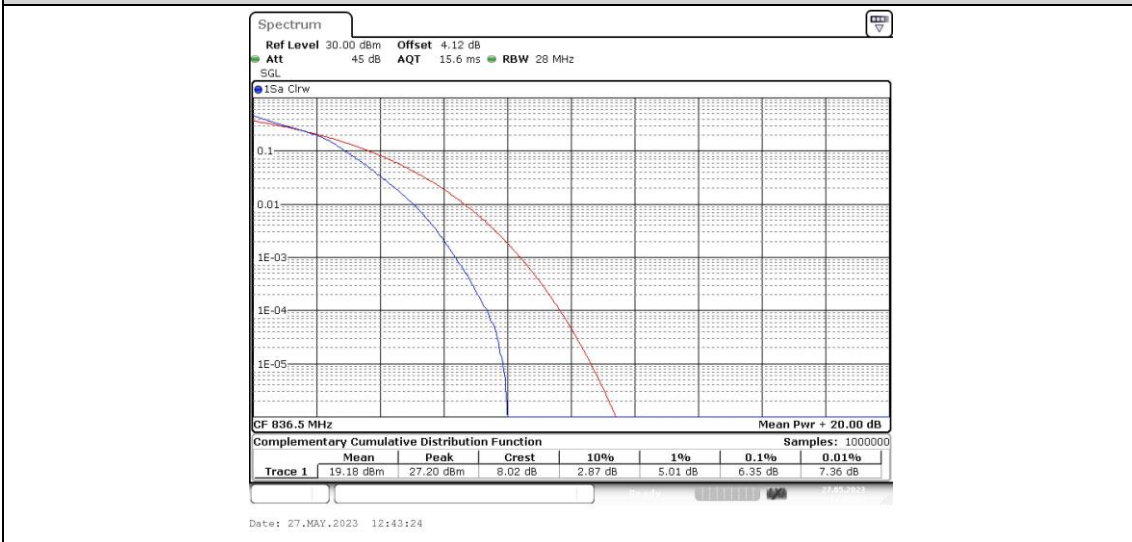

Band5-10MHz-16QAM-20450-1RB#0

Band5-10MHz-16QAM-20450-50RB#0

Band5-10MHz-16QAM-20525-1RB#0

Band5-10MHz-16QAM-20525-50RB#0

Band5-10MHz-16QAM-20600-1RB#0

Band5-10MHz-16QAM-20600-50RB#0

Appendix C: 26dB Bandwidth and Occupied Bandwidth