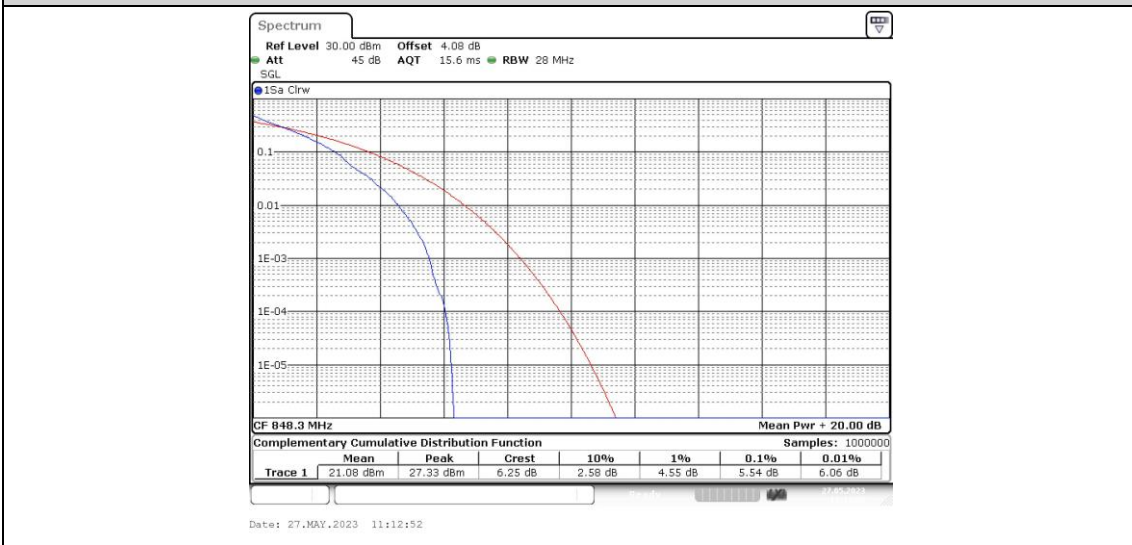

Test Graphs

Band5-1.4MHz-QPSK-20525-6RB#0

Band5-1.4MHz-QPSK-20643-1RB#0

Band5-1.4MHz-QPSK-20643-6RB#0

Band5-1.4MHz-16QAM-20407-1RB#0

Band5-1.4MHz-16QAM-20407-6RB#0

Band5-1.4MHz-16QAM-20525-1RB#0

Band5-1.4MHz-16QAM-20525-6RB#0