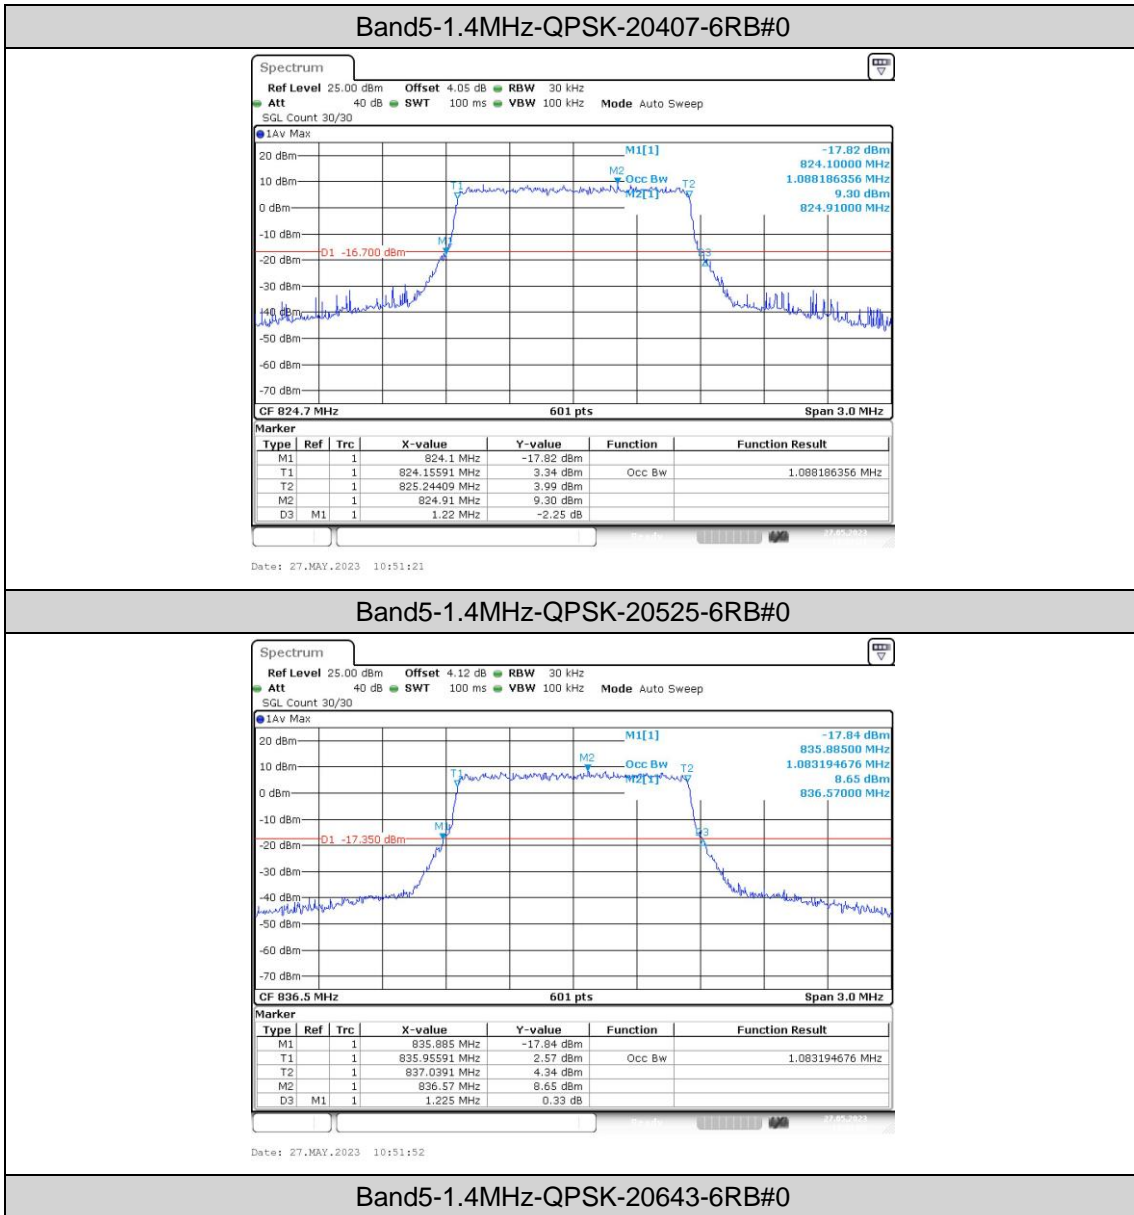

Test Graphs