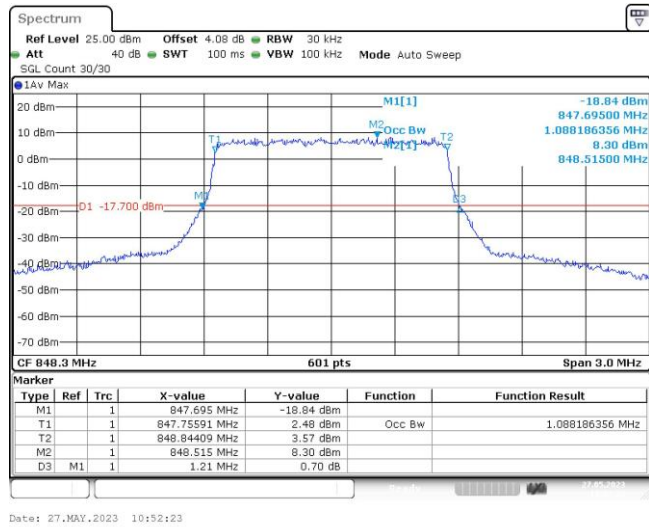

Band5-1.4MHz-16QAM-20407-6RB#0

Band5-1.4MHz-16QAM-20525-6RB#0

Band5-1.4MHz-16QAM-20643-6RB#0