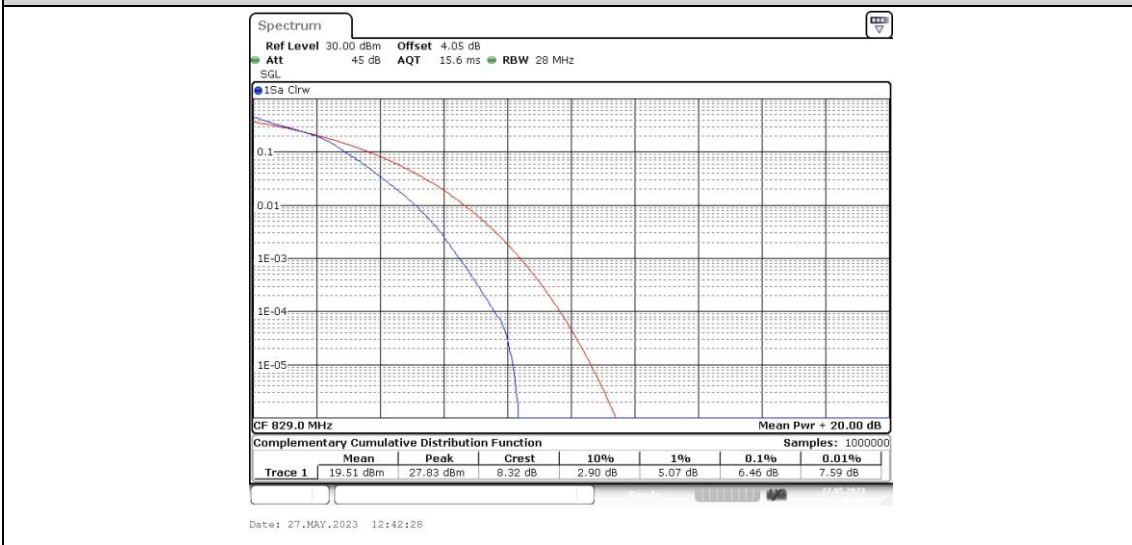

Band5-10MHz-16QAM-20450-50RB#0

Band5-10MHz-16QAM-20525-1RB#0