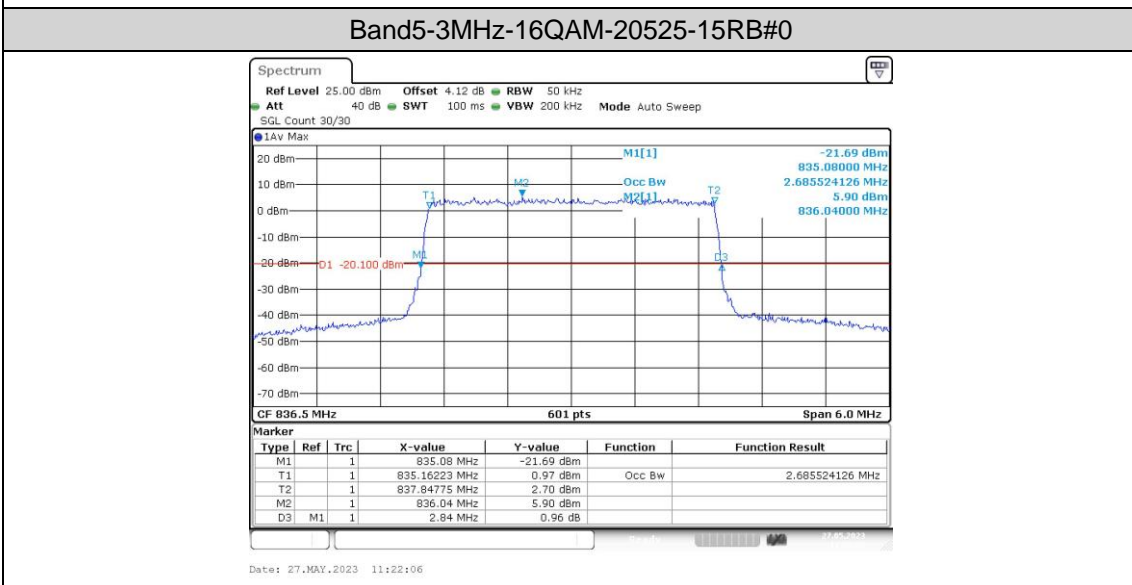

Test Result

Band	Bandwidth	Modulation	Channel	RB Configuration	Occupied Bandwidth (MHz)	26dB Bandwidth (MHz)	Verdict
Band5	1.4MHz	QPSK	20407	6RB#0	1.088	1.22	PASS
Band5	1.4MHz	QPSK	20525	6RB#0	1.083	1.23	PASS
Band5	1.4MHz	QPSK	20643	6RB#0	1.088	1.21	PASS
Band5	1.4MHz	16QAM	20407	6RB#0	1.088	1.23	PASS
Band5	1.4MHz	16QAM	20525	6RB#0	1.088	1.20	PASS
Band5	1.4MHz	16QAM	20643	6RB#0	1.088	1.23	PASS
Band5	3MHz	QPSK	20415	15RB#0	2.686	2.84	PASS
Band5	3MHz	QPSK	20525	15RB#0	2.696	2.84	PASS
Band5	3MHz	QPSK	20635	15RB#0	2.696	2.84	PASS
Band5	3MHz	16QAM	20415	15RB#0	2.696	2.84	PASS
Band5	3MHz	16QAM	20525	15RB#0	2.686	2.84	PASS
Band5	3MHz	16QAM	20635	15RB#0	2.696	2.85	PASS
Band5	5MHz	QPSK	20425	25RB#0	4.496	4.77	PASS
Band5	5MHz	QPSK	20525	25RB#0	4.496	4.76	PASS
Band5	5MHz	QPSK	20625	25RB#0	4.496	4.77	PASS
Band5	5MHz	16QAM	20425	25RB#0	4.505	4.76	PASS
Band5	5MHz	16QAM	20525	25RB#0	4.515	4.76	PASS
Band5	5MHz	16QAM	20625	25RB#0	4.496	4.77	PASS
Band5	10MHz	QPSK	20450	50RB#0	8.985	9.53	PASS
Band5	10MHz	QPSK	20525	50RB#0	8.985	9.53	PASS
Band5	10MHz	QPSK	20600	50RB#0	9.018	9.53	PASS
Band5	10MHz	16QAM	20450	50RB#0	8.985	9.53	PASS
Band5	10MHz	16QAM	20525	50RB#0	8.985	9.53	PASS
Band5	10MHz	16QAM	20600	50RB#0	8.985	9.53	PASS

Test Graphs

Band5-1.4MHz-16QAM-20407-6RB#0

Band5-1.4MHz-16QAM-20525-6RB#0

Band5-1.4MHz-16QAM-20643-6RB#0

Band5-3MHz-QPSK-20415-15RB#0

Band5-3MHz-QPSK-20525-15RB#0

Band5-3MHz-QPSK-20635-15RB#0

Band5-3MHz-16QAM-20635-15RB#0