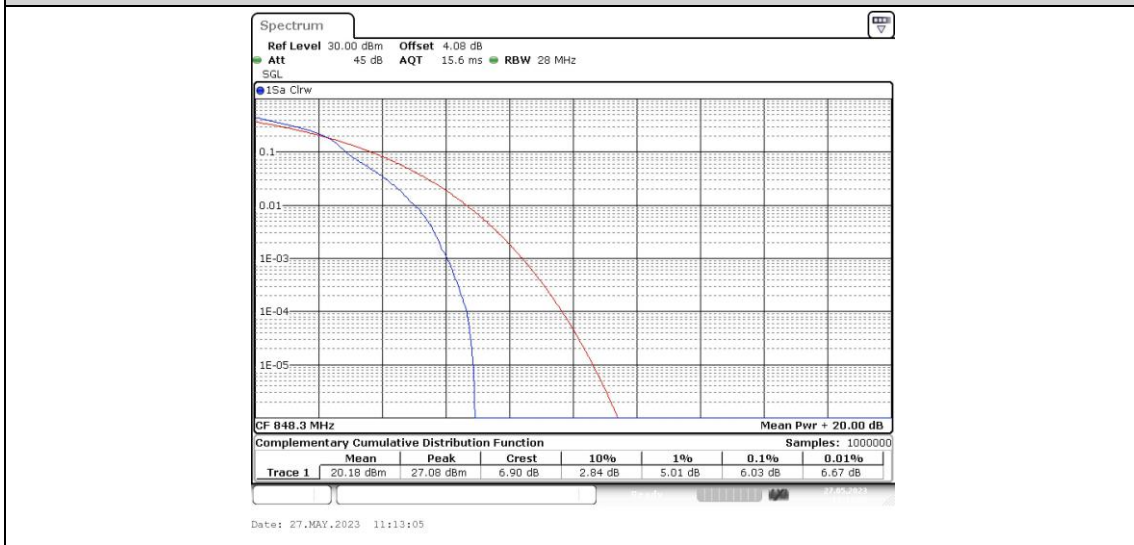

Band5-1.4MHz-16QAM-20643-1RB#0