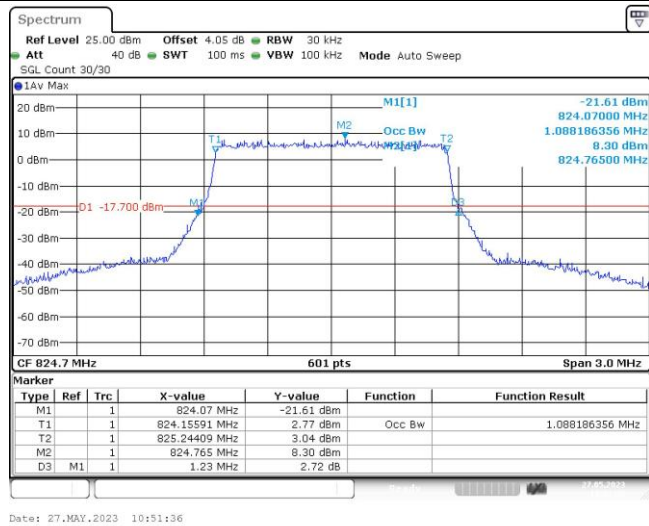

Test Result

Band	Bandwidth	Modulation	Channel	RB Configuration	Occupied Bandwidth (MHz)	26dB Bandwidth (MHz)	Verdict
Band5	1.4MHz	QPSK	20407	6RB#0	1.088	1.22	PASS
Band5	1.4MHz	QPSK	20525	6RB#0	1.083	1.23	PASS
Band5	1.4MHz	QPSK	20643	6RB#0	1.088	1.21	PASS
Band5	1.4MHz	16QAM	20407	6RB#0	1.088	1.23	PASS
Band5	1.4MHz	16QAM	20525	6RB#0	1.088	1.20	PASS
Band5	1.4MHz	16QAM	20643	6RB#0	1.088	1.23	PASS
Band5	3MHz	QPSK	20415	15RB#0	2.686	2.84	PASS
Band5	3MHz	QPSK	20525	15RB#0	2.696	2.84	PASS
Band5	3MHz	QPSK	20635	15RB#0	2.696	2.84	PASS
Band5	3MHz	16QAM	20415	15RB#0	2.696	2.84	PASS
Band5	3MHz	16QAM	20525	15RB#0	2.686	2.84	PASS
Band5	3MHz	16QAM	20635	15RB#0	2.696	2.85	PASS
Band5	5MHz	QPSK	20425	25RB#0	4.496	4.77	PASS
Band5	5MHz	QPSK	20525	25RB#0	4.496	4.76	PASS
Band5	5MHz	QPSK	20625	25RB#0	4.496	4.77	PASS
Band5	5MHz	16QAM	20425	25RB#0	4.505	4.76	PASS
Band5	5MHz	16QAM	20525	25RB#0	4.515	4.76	PASS
Band5	5MHz	16QAM	20625	25RB#0	4.496	4.77	PASS
Band5	10MHz	QPSK	20450	50RB#0	8.985	9.53	PASS
Band5	10MHz	QPSK	20525	50RB#0	8.985	9.53	PASS
Band5	10MHz	QPSK	20600	50RB#0	9.018	9.53	PASS
Band5	10MHz	16QAM	20450	50RB#0	8.985	9.53	PASS
Band5	10MHz	16QAM	20525	50RB#0	8.985	9.53	PASS
Band5	10MHz	16QAM	20600	50RB#0	8.985	9.53	PASS

Test Graphs

Band5-1.4MHz-16QAM-20407-6RB#0

Band5-1.4MHz-16QAM-20525-6RB#0

Band5-1.4MHz-16QAM-20643-6RB#0

Band5-3MHz-QPSK-20415-15RB#0

Band5-3MHz-QPSK-20525-15RB#0

Band5-3MHz-QPSK-20635-15RB#0

Band5-3MHz-16QAM-20635-15RB#0