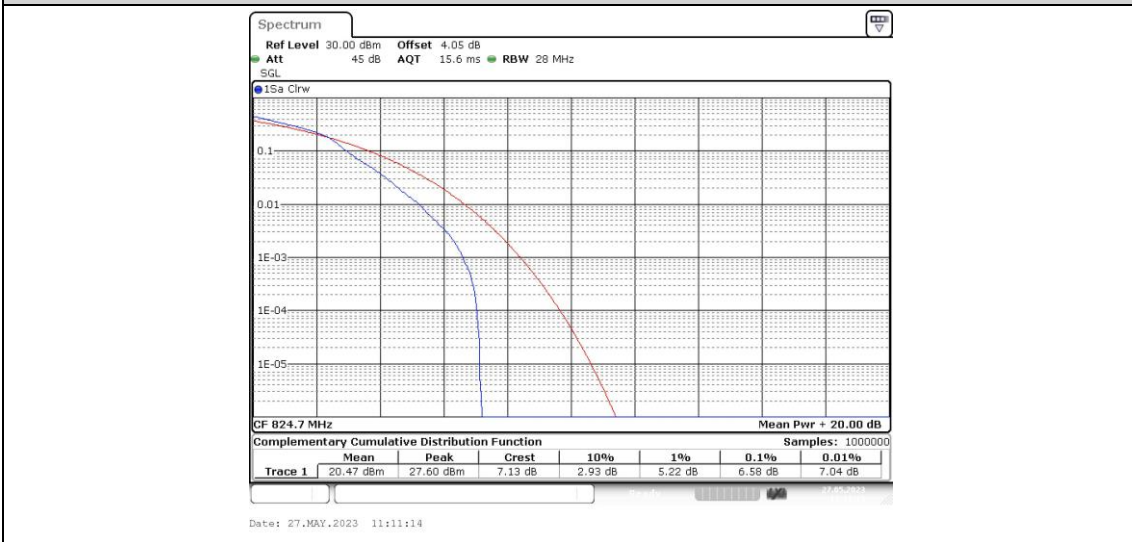

Test Graphs

Band5-1.4MHz-QPSK-20525-6RB#0

Band5-1.4MHz-QPSK-20643-1RB#0

Band5-1.4MHz-QPSK-20643-6RB#0

Band5-1.4MHz-16QAM-20407-1RB#0

Band5-1.4MHz-16QAM-20407-6RB#0

Band5-1.4MHz-16QAM-20525-1RB#0

Band5-1.4MHz-16QAM-20525-6RB#0