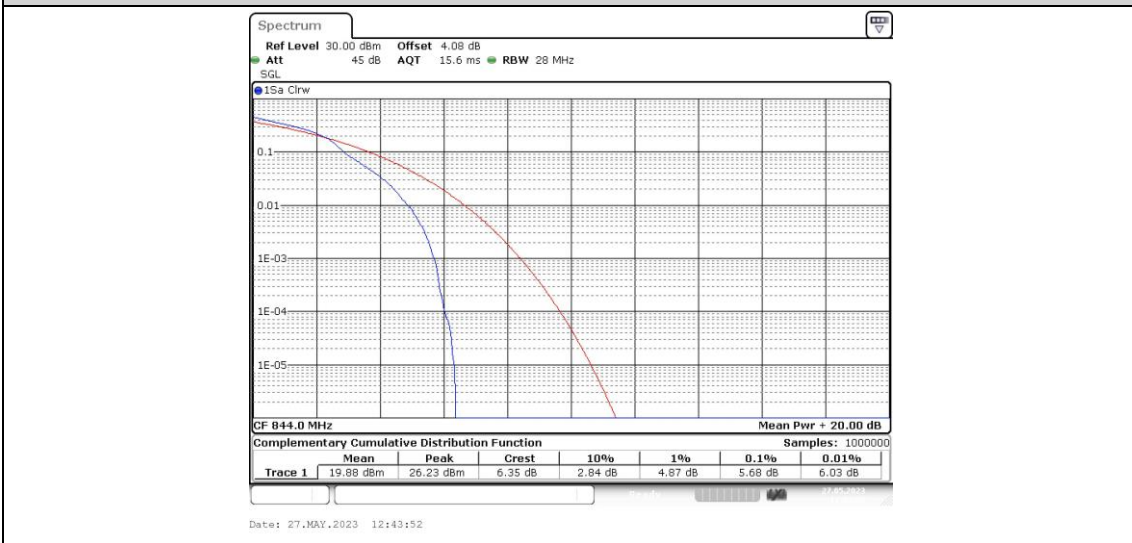

Band5-10MHz-16QAM-20450-1RB#0

Band5-10MHz-16QAM-20450-50RB#0

Band5-10MHz-16QAM-20525-1RB#0

Band5-10MHz-16QAM-20525-50RB#0

Band5-10MHz-16QAM-20600-1RB#0

Band5-10MHz-16QAM-20600-50RB#0

Appendix C: 26dB Bandwidth and Occupied Bandwidth