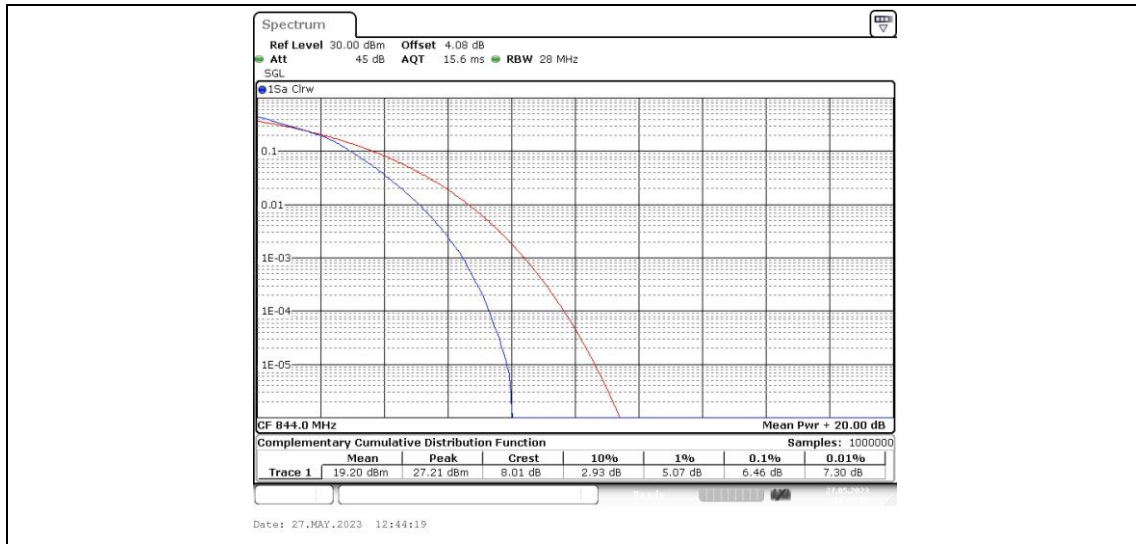

Band5-10MHz-16QAM-20450-1RB#0

Band5-10MHz-16QAM-20450-50RB#0

Band5-10MHz-16QAM-20525-1RB#0

Band5-10MHz-16QAM-20525-50RB#0

Band5-10MHz-16QAM-20600-1RB#0

Band5-10MHz-16QAM-20600-50RB#0

Appendix C: 26dB Bandwidth and Occupied Bandwidth