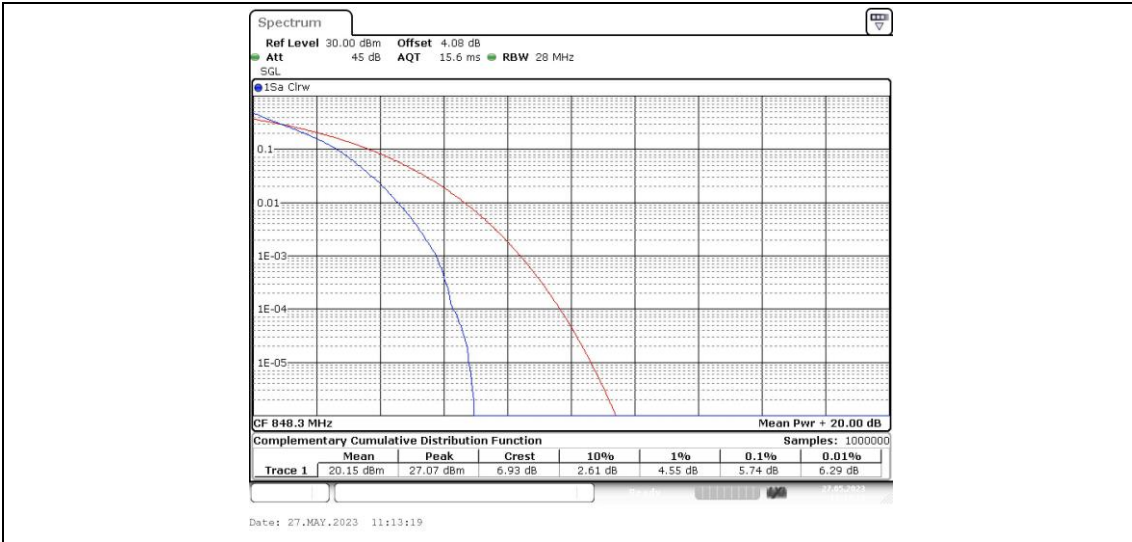

Test Graphs

Band5-1.4MHz-QPSK-20525-6RB#0

Band5-1.4MHz-QPSK-20643-1RB#0

Band5-1.4MHz-QPSK-20643-6RB#0

Band5-1.4MHz-16QAM-20407-1RB#0

Band5-1.4MHz-16QAM-20407-6RB#0

Band5-1.4MHz-16QAM-20525-1RB#0

Band5-1.4MHz-16QAM-20525-6RB#0