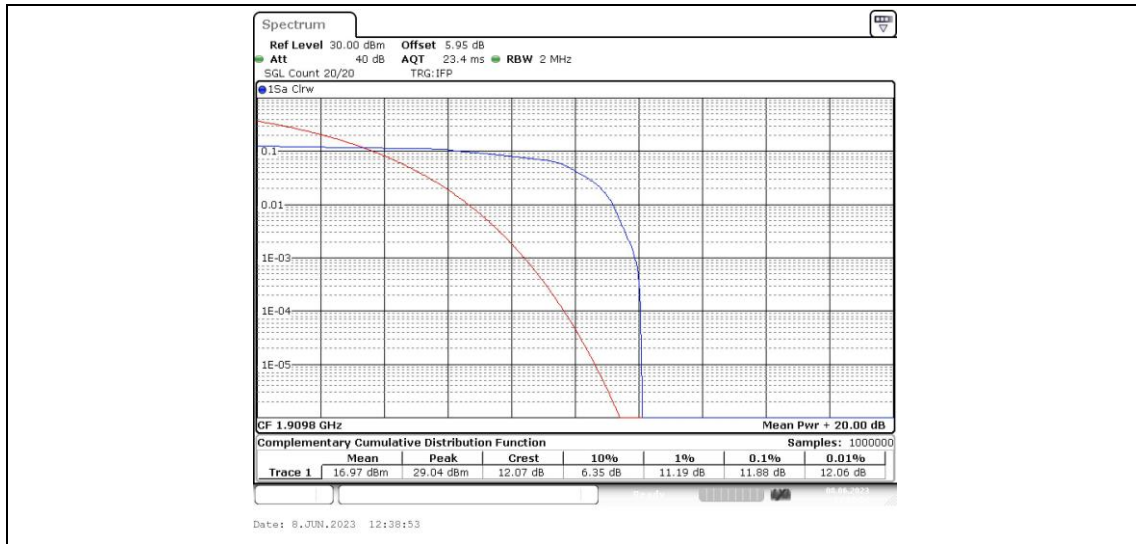

Appendix C: 26dB Bandwidth and Occupied Bandwidth

Test Result

Band	Channel	Occupied Bandwidth (MHz)	26dB Bandwidth (MHz)	Limit (MHz)	Verdict
GSM850	128	0.246	0.30	---	PASS
GSM850	190	0.245	0.30	---	PASS
GSM850	251	0.245	0.30	---	PASS
GPRS850	128	0.247	0.32	---	PASS
GPRS850	190	0.247	0.32	---	PASS
GPRS850	251	0.248	0.32	---	PASS
EGPRS850	128	0.245	0.32	---	PASS
EGPRS850	190	0.248	0.32	---	PASS
EGPRS850	251	0.249	0.32	---	PASS
GSM1900	512	0.245	0.32	---	PASS
GSM1900	661	0.245	0.31	---	PASS
GSM1900	810	0.244	0.31	---	PASS
GPRS1900	512	0.242	0.32	---	PASS
GPRS1900	661	0.246	0.32	---	PASS
GPRS1900	810	0.243	0.32	---	PASS
EGPRS1900	512	0.248	0.32	---	PASS
EGPRS1900	661	0.248	0.32	---	PASS
EGPRS1900	810	0.248	0.32	---	PASS