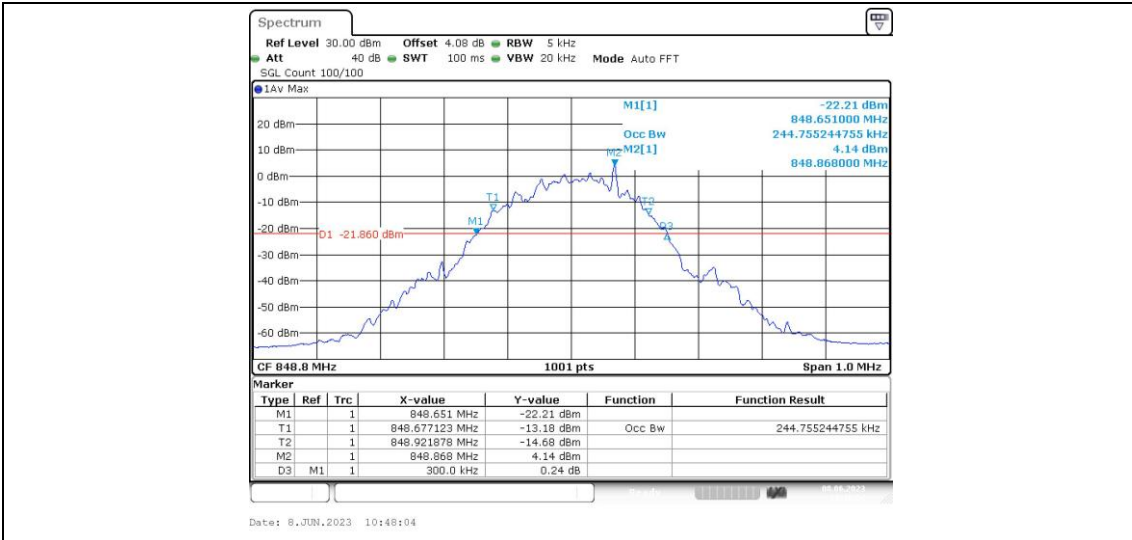

GPRS850-128

GPRS850-190

GPRS850-251