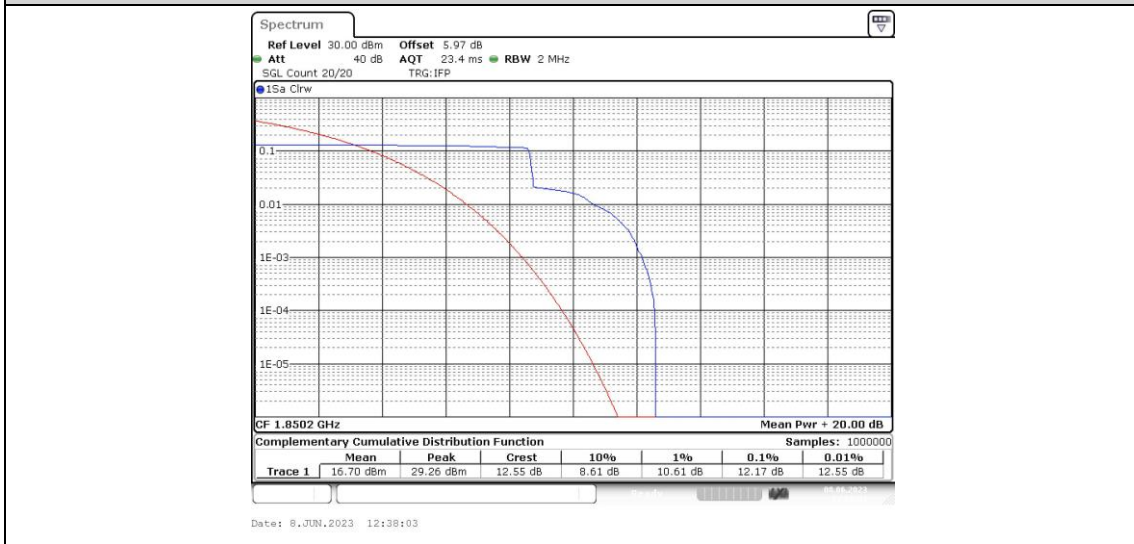

EGPRS1900-512