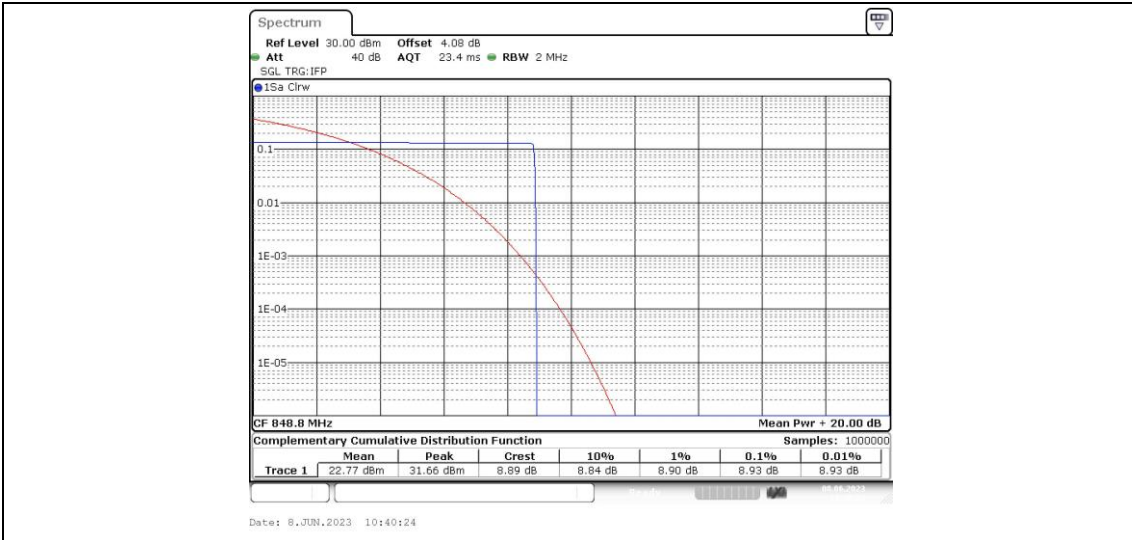

GPRS850-128

GPRS850-190

GPRS850-251