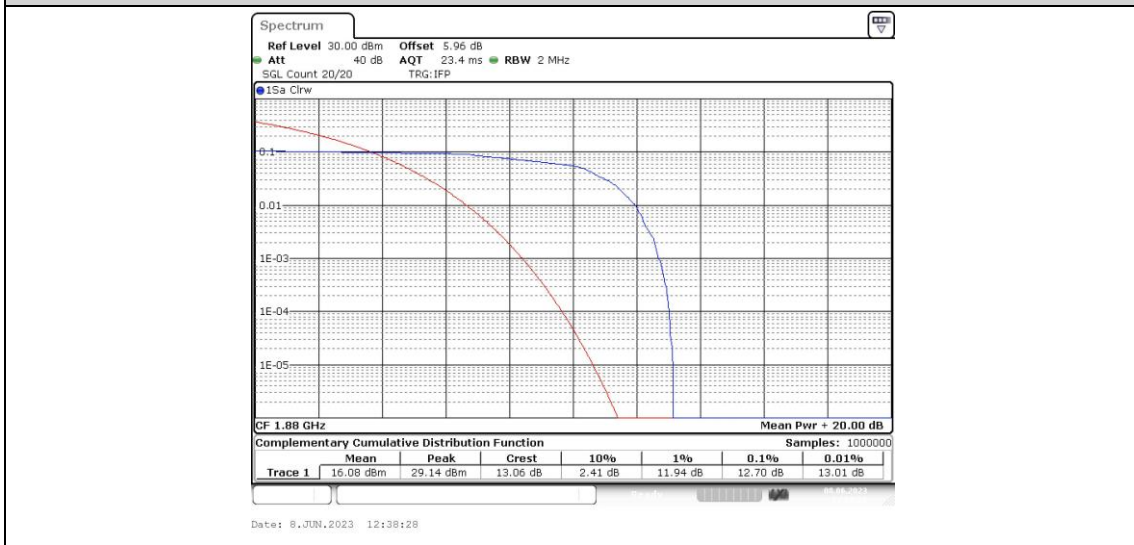

EGPRS1900-661