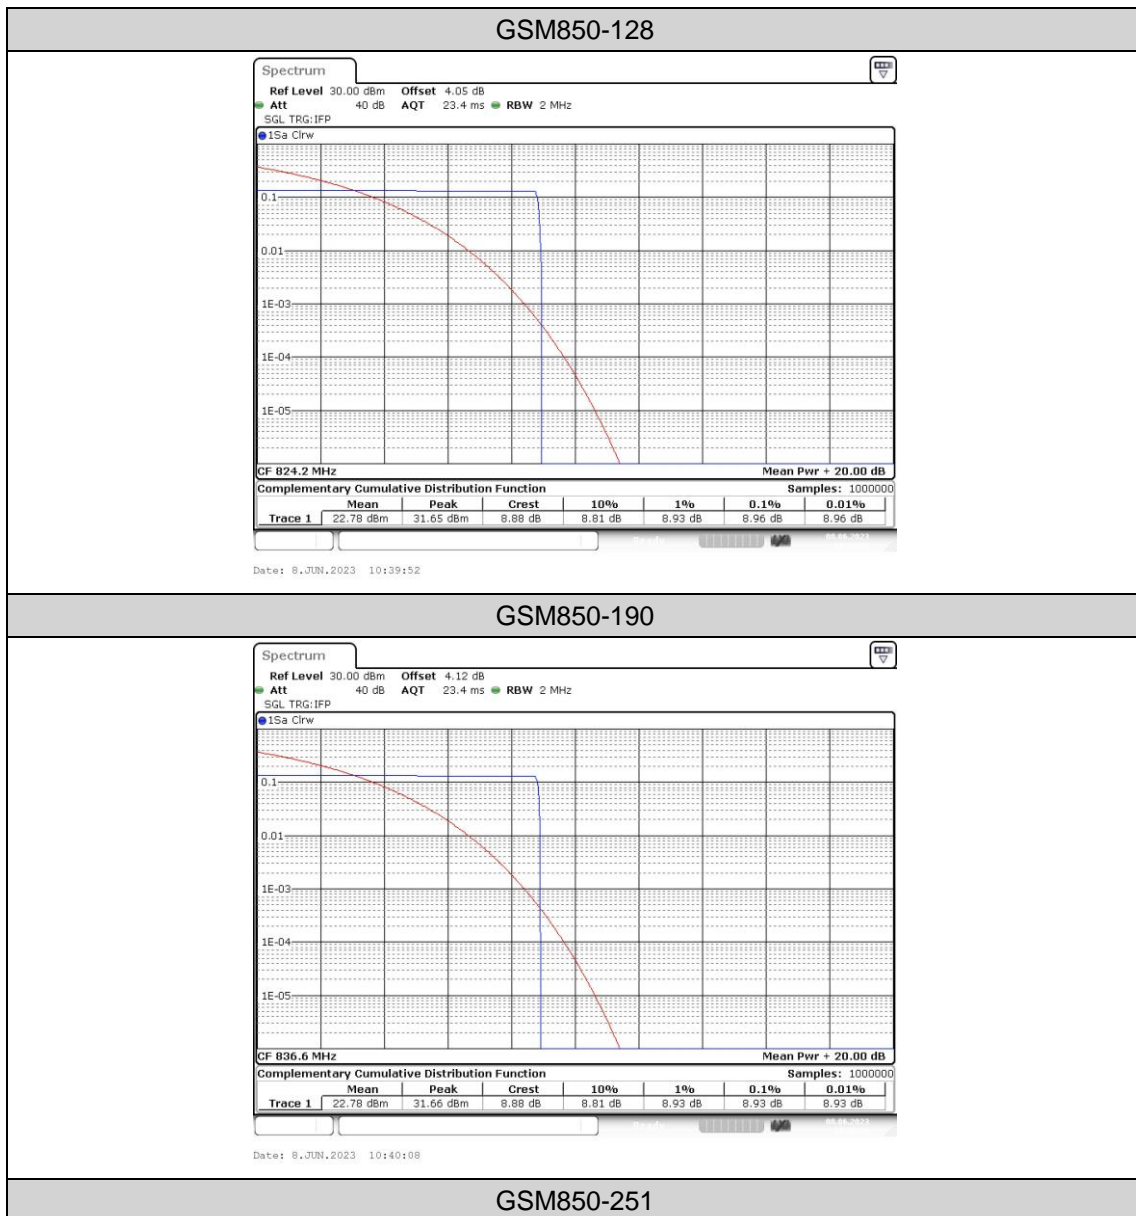

Appendix B: Peak-to-Average Ratio(CCDF)

Test Result

Band	Channel	Result(dB)	Limit(dB)	Verdict
GSM850	128	8.96	13	PASS
GSM850	190	8.93	13	PASS
GSM850	251	8.93	13	PASS
GPRS850	128	9.77	13	PASS
GPRS850	190	9.77	13	PASS
GPRS850	251	8.96	13	PASS
EGPRS850	128	11.8	13	PASS
EGPRS850	190	11.8	13	PASS
EGPRS850	251	12.7	13	PASS
GSM1900	512	9.77	13	PASS
GSM1900	661	8.96	13	PASS
GSM1900	810	8.9	13	PASS
GPRS1900	512	8.9	13	PASS
GPRS1900	661	9.77	13	PASS
GPRS1900	810	8.9	13	PASS
EGPRS1900	512	12.17	13	PASS
EGPRS1900	661	12.7	13	PASS
EGPRS1900	810	11.88	13	PASS

Test Graphs