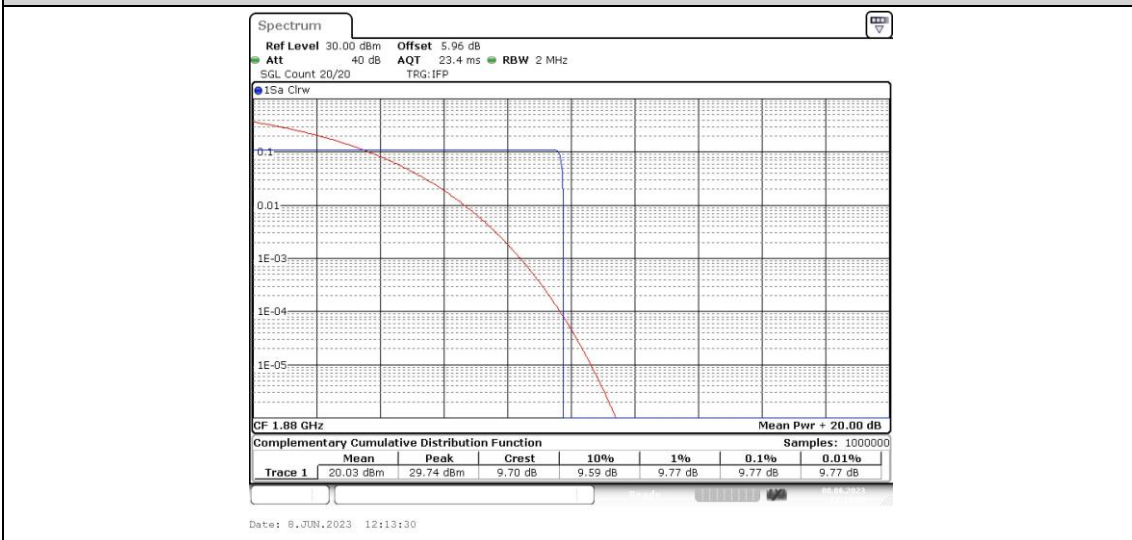

GPRS1900-661