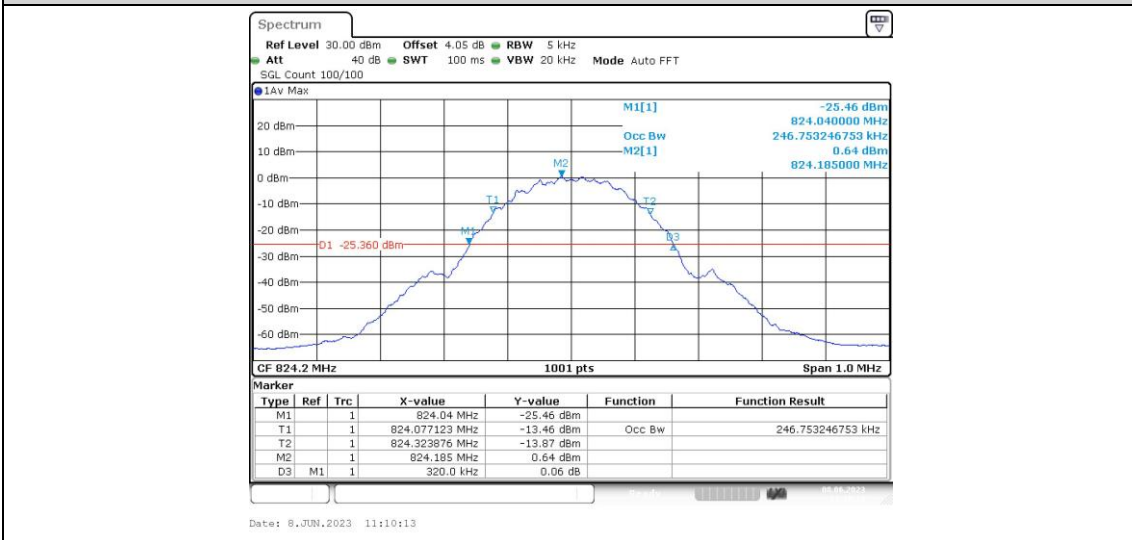

Appendix C: 26dB Bandwidth and Occupied Bandwidth

Test Result

Band	Channel	Occupied Bandwidth (MHz)	26dB Bandwidth (MHz)	Limit (MHz)	Verdict
GSM850	128	0.246	0.30	---	PASS
GSM850	190	0.245	0.30	---	PASS
GSM850	251	0.245	0.30	---	PASS
GPRS850	128	0.247	0.32	---	PASS
GPRS850	190	0.247	0.32	---	PASS
GPRS850	251	0.248	0.32	---	PASS
EGPRS850	128	0.245	0.32	---	PASS
EGPRS850	190	0.248	0.32	---	PASS
EGPRS850	251	0.249	0.32	---	PASS
GSM1900	512	0.245	0.32	---	PASS
GSM1900	661	0.245	0.31	---	PASS
GSM1900	810	0.244	0.31	---	PASS
GPRS1900	512	0.242	0.32	---	PASS
GPRS1900	661	0.246	0.32	---	PASS
GPRS1900	810	0.243	0.32	---	PASS
EGPRS1900	512	0.248	0.32	---	PASS
EGPRS1900	661	0.248	0.32	---	PASS
EGPRS1900	810	0.248	0.32	---	PASS

Test Graphs

**GSM850-251**

GPRS850-128

GPRS850-190

GPRS850-251

EGPRS850-128

EGPRS850-190

EGPRS850-251