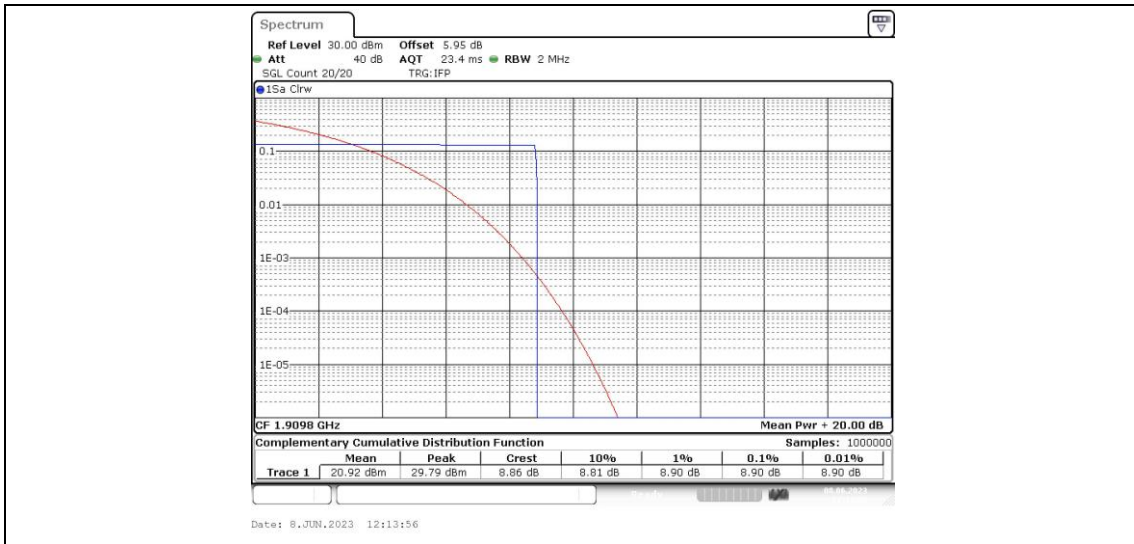

EGPRS1900-512

EGPRS1900-661

EGPRS1900-810