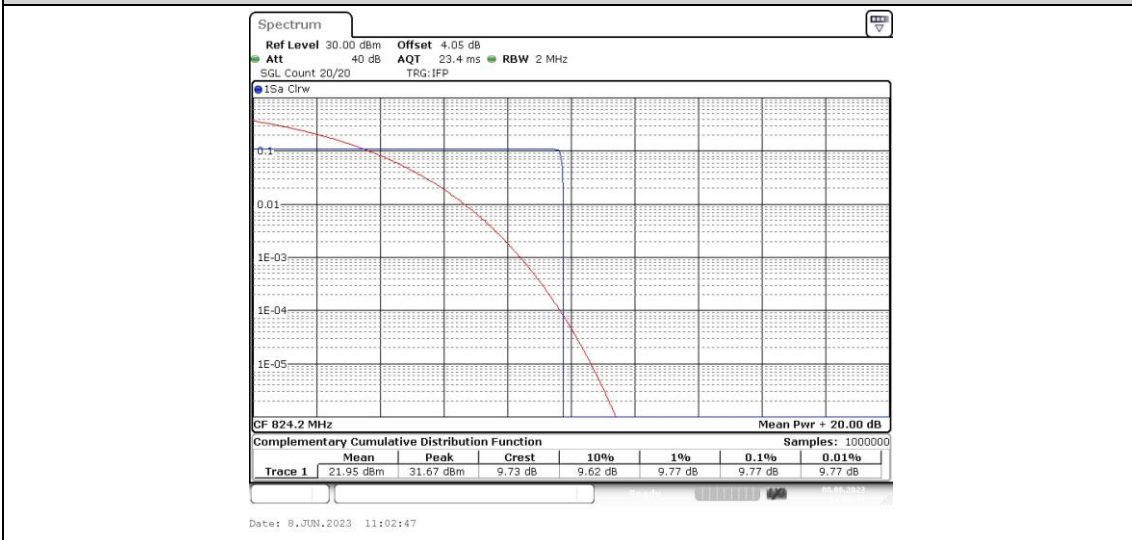

GPRS850-128