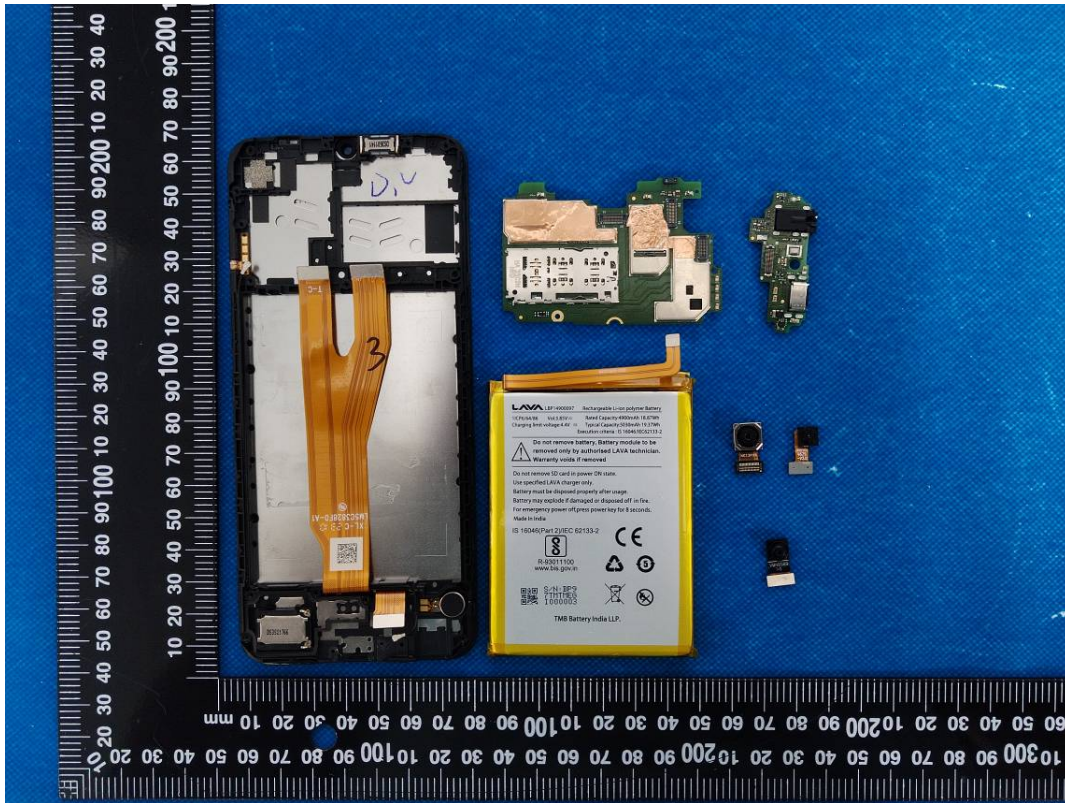

# EUT INTERNAL PHOTOGRAPHS

ANT  
BLE/BT/  
2.4GWIFI/  
5GWIFI

Main ANT

DIV ANT