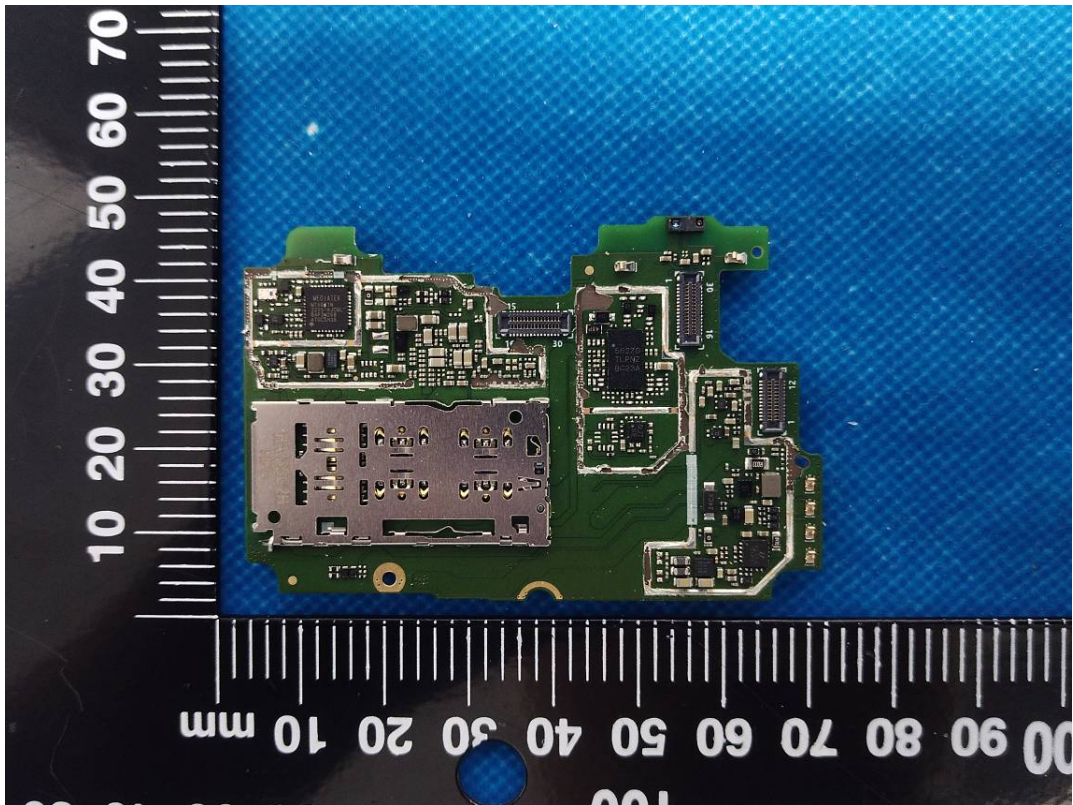

# EUT INTERNAL PHOTOGRAPHS

ANT  
BLE/BT/  
2.4GWIFI/  
5GWIFI

Main ANT

DIV ANT