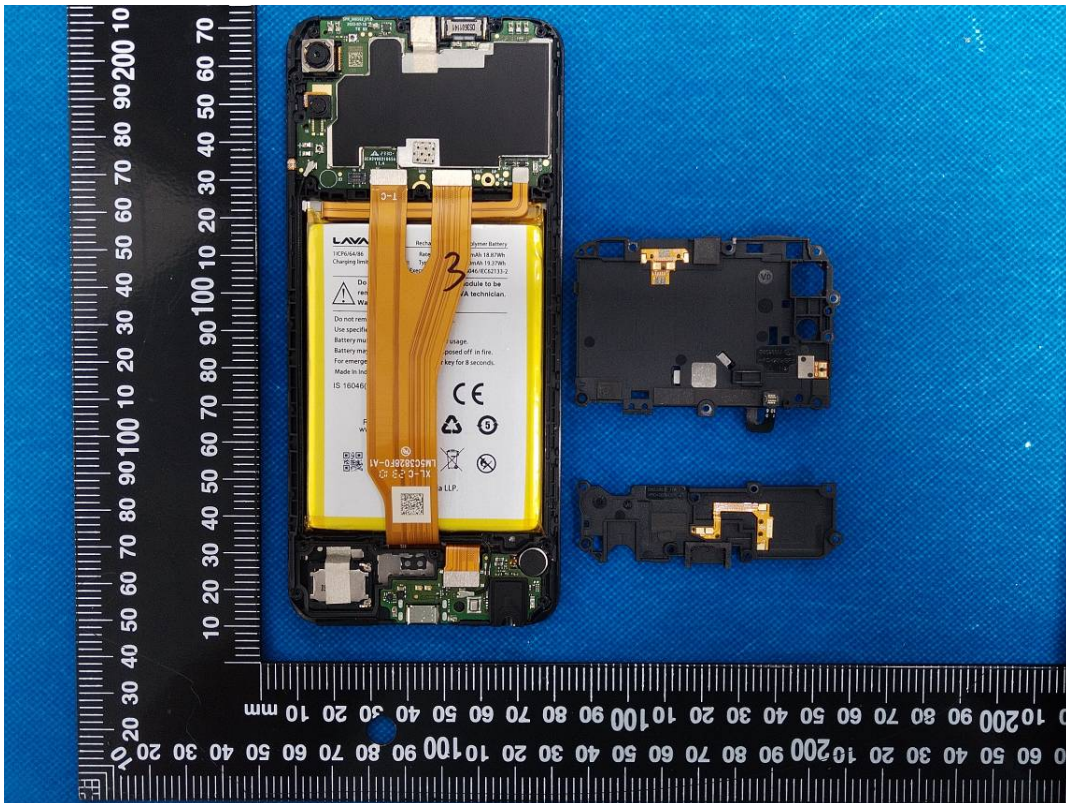

# EUT INTERNAL PHOTOGRAPHS

ANT  
BLE/BT/  
2.4GWIFI/  
5GWIFI

Main ANT

DIV ANT