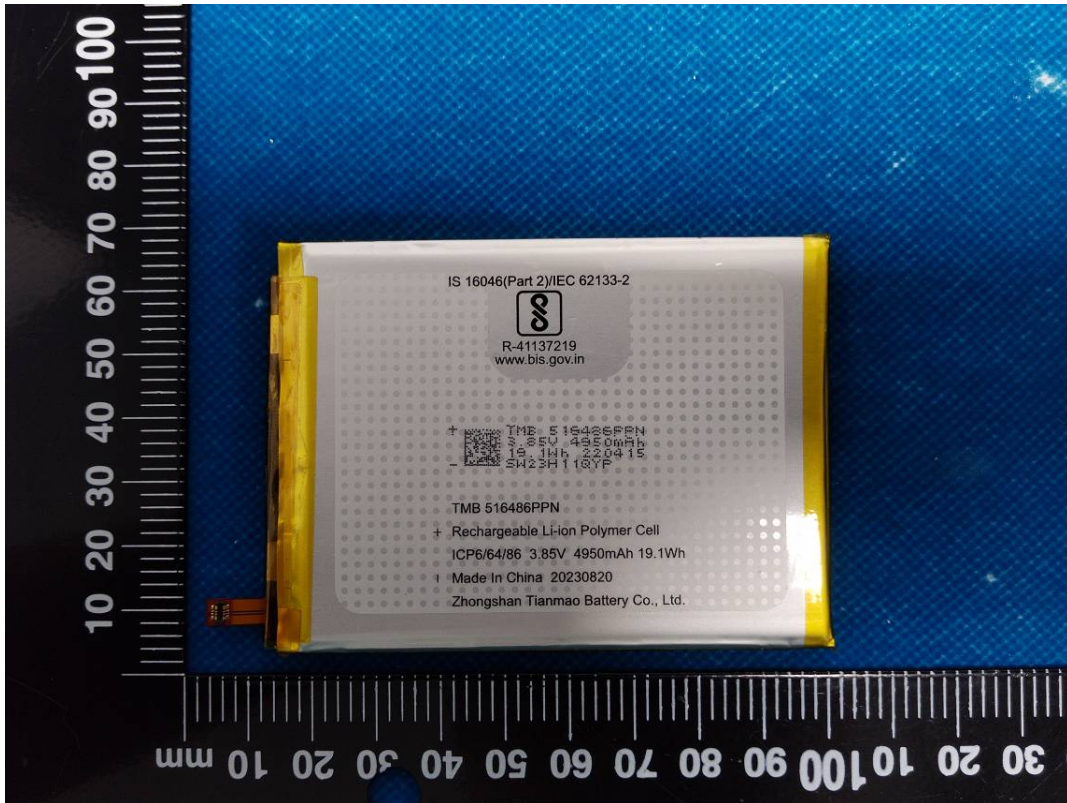

# EUT INTERNAL PHOTOGRAPHS

ANT  
BLE/BT/  
2.4GWIFI/  
5GWIFI

Main ANT

DIV ANT