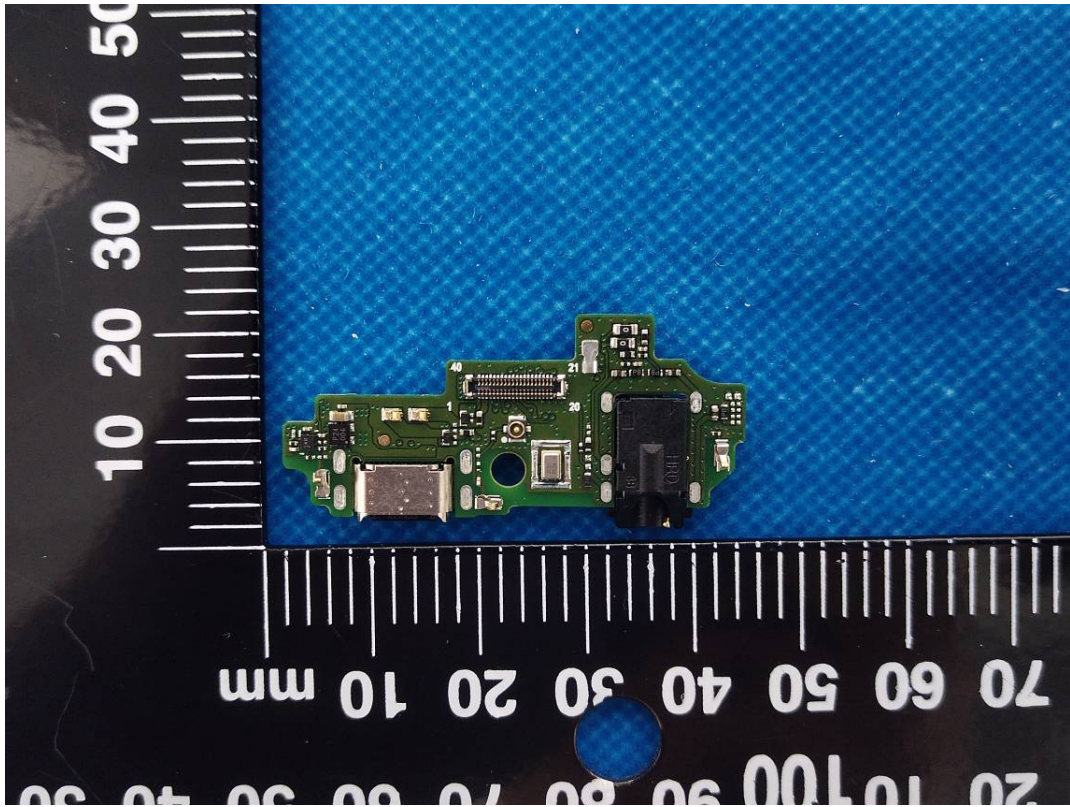

# EUT INTERNAL PHOTOGRAPHS

ANT  
BLE/BT/  
2.4GWIFI/  
5GWIFI

Main ANT

DIV ANT