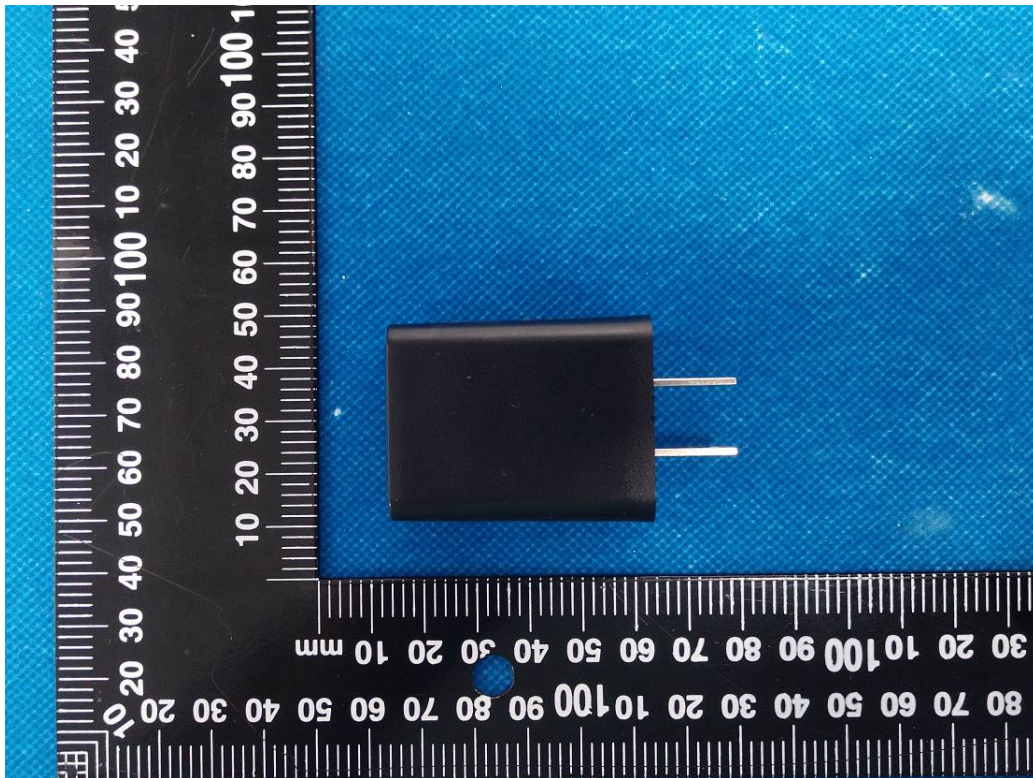

EUT EXTERNAL PHOTOGRAPHS

Adapter

Model: TOP-804-050200

Input: 100-240V ~ 50/60Hz, 0.3A

Output: DC5V  2000mA

Made in China

Shenzhen Top power technology Co., LTD.