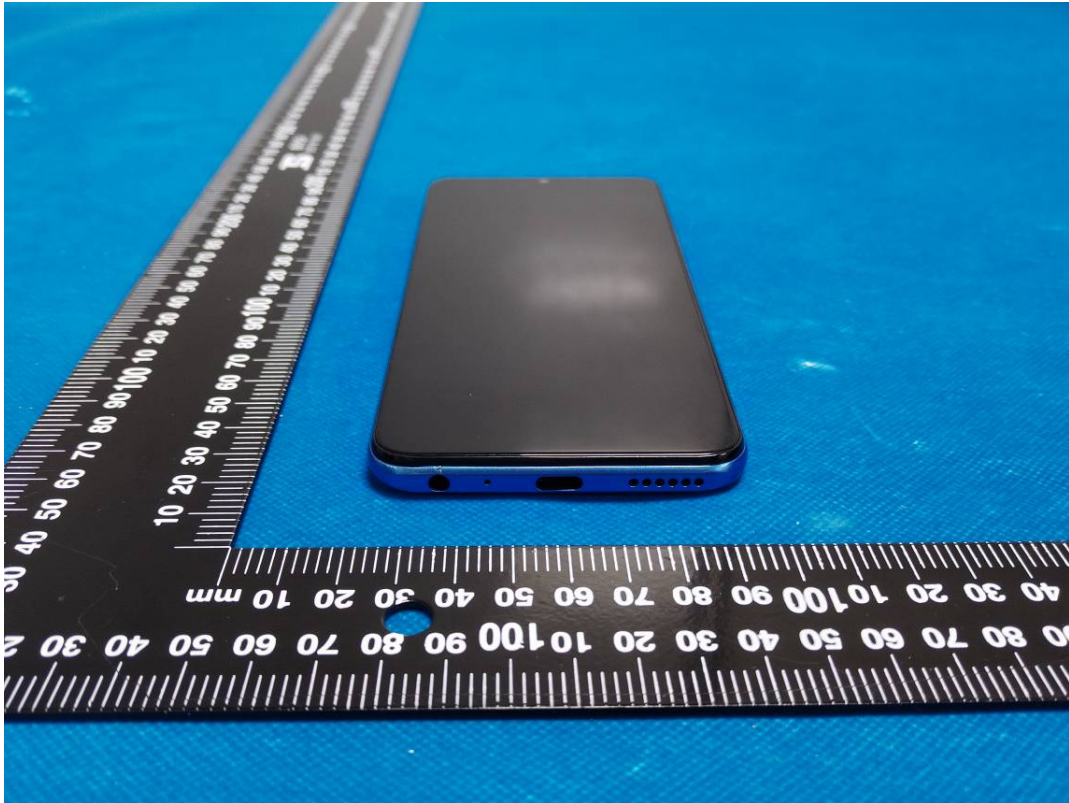

EUT EXTERNAL PHOTOGRAPHS

Adapter

Model: TOP-804-050200

Input: 100-240V ~ 50/60Hz, 0.3A

Output: DC5V  2000mA

Made in China

Shenzhen Top power technology Co., LTD.