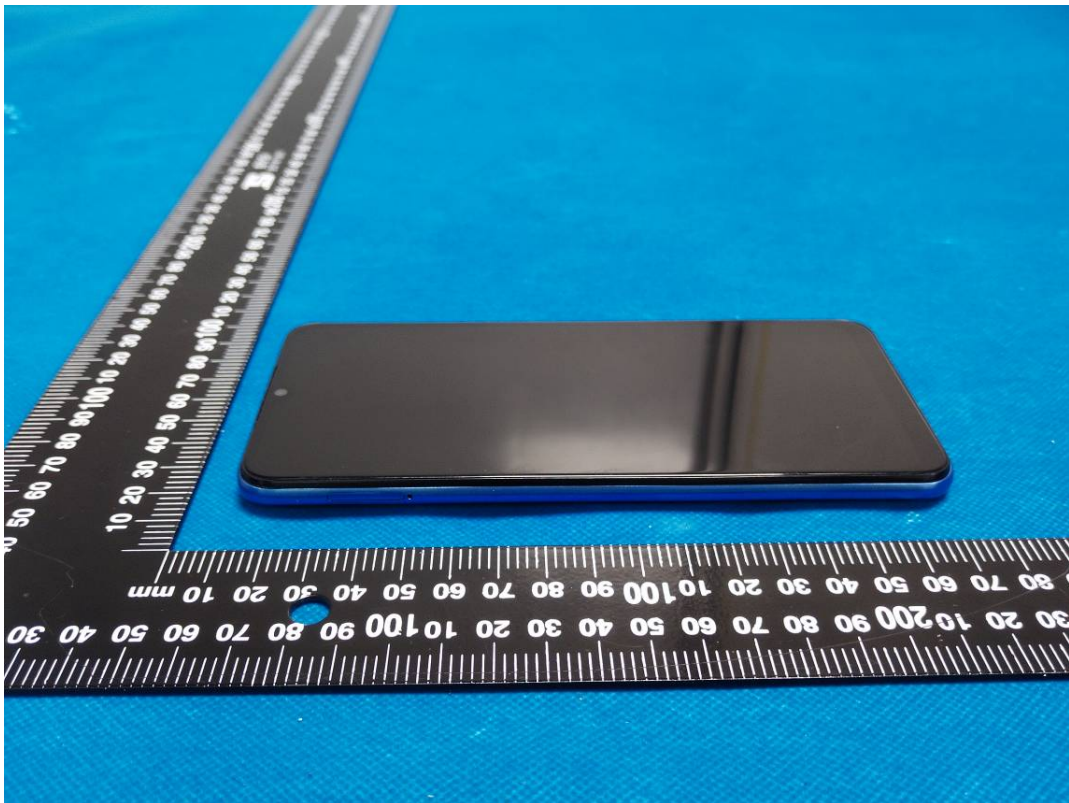

EUT EXTERNAL PHOTOGRAPHS

Adapter

Model: TOP-804-050200

Input: 100-240V ~ 50/60Hz, 0.3A

Output: DC5V  2000mA

Made in China

Shenzhen Top power technology Co., LTD.