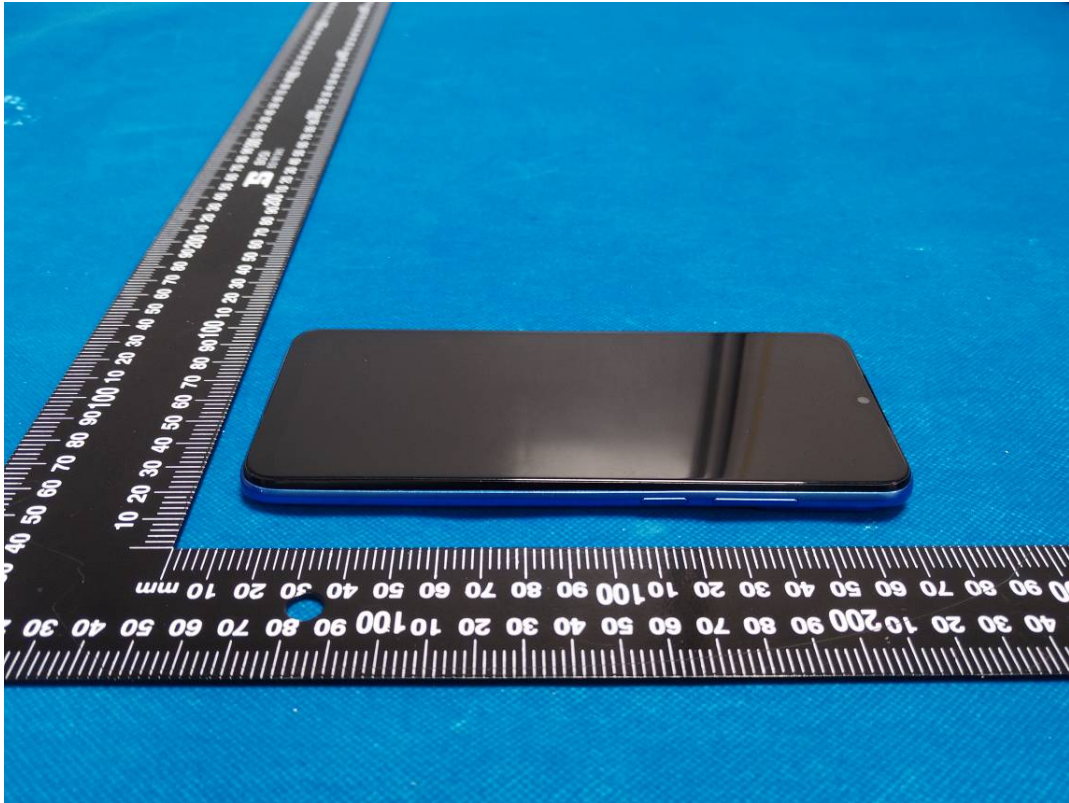

EUT EXTERNAL PHOTOGRAPHS

Adapter

Model: TOP-804-050200

Input: 100-240V ~ 50/60Hz, 0.3A

Output: DC5V  2000mA

Made in China

Shenzhen Top power technology Co., LTD.