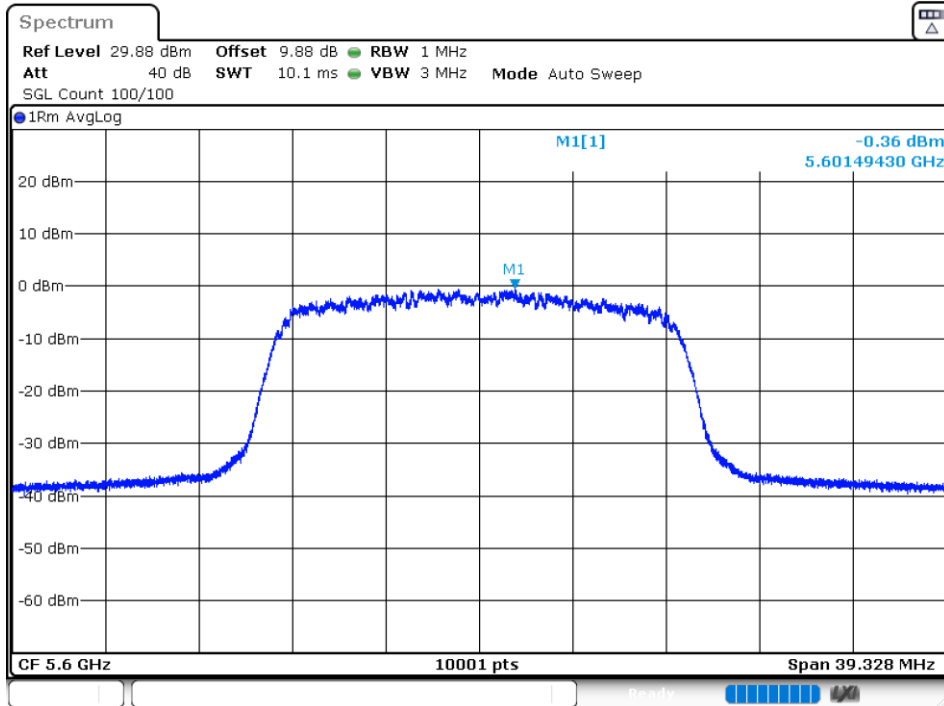

PSD NVNT 802.11a 5600MHz Ant1