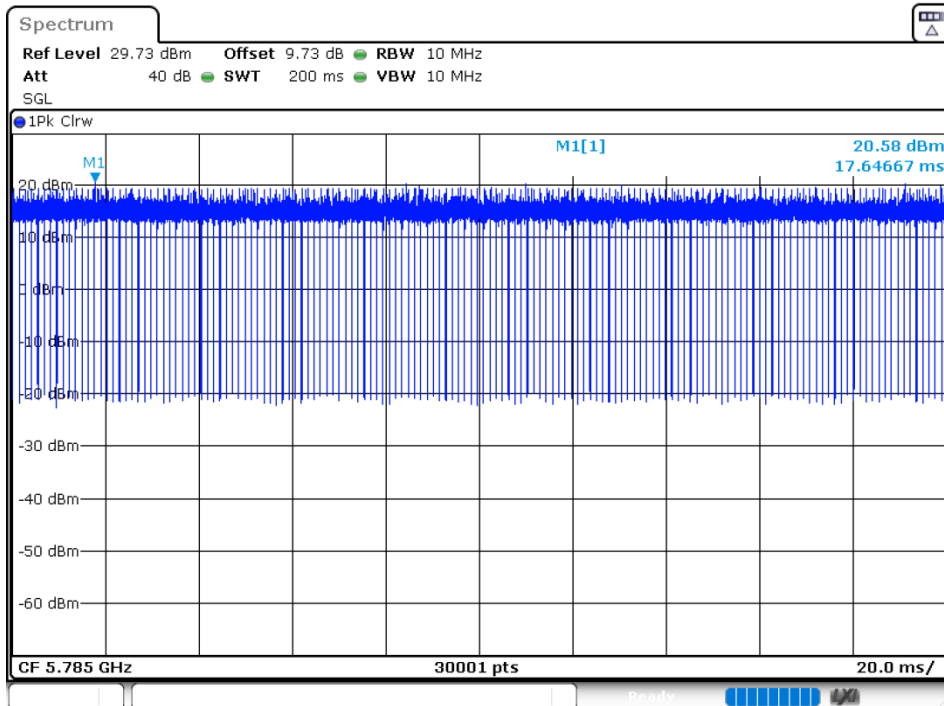

Duty Cycle NVNT 802.11ac40 5795MHz

Duty Cycle NVNT 802.11ac80 5775MHz

Duty Cycle NVNT 802.11n(HT20) 5745MHz

Duty Cycle NVNT 802.11n(HT20) 5785MHz

Duty Cycle NVNT 802.11n(HT20) 5825MHz

Duty Cycle NVNT 802.11n(HT40) 5755MHz