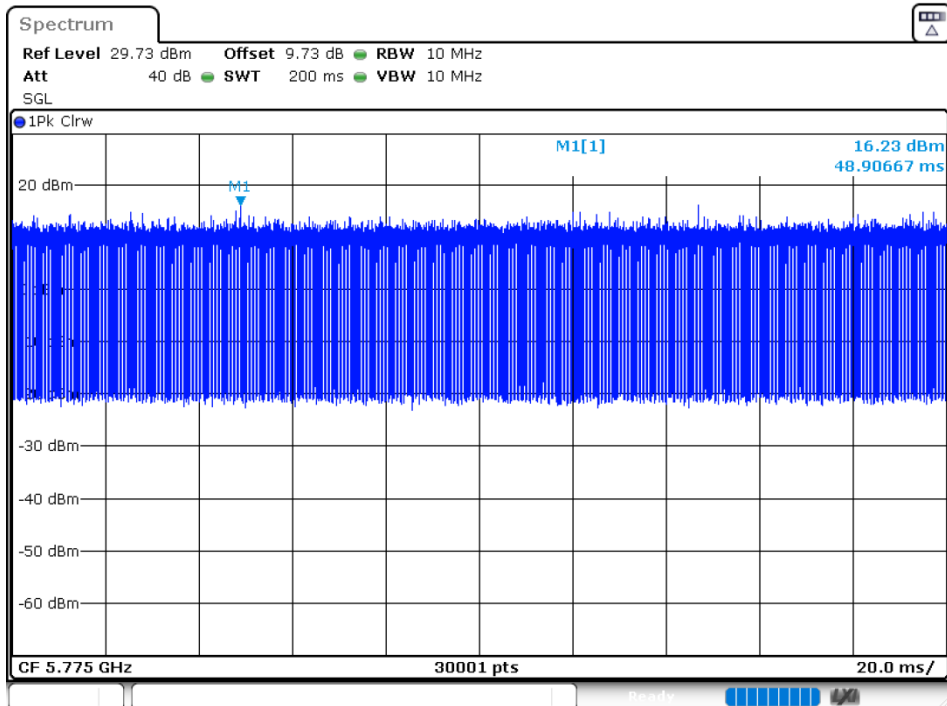

Duty Cycle NVNT 802.11ac80 5775MHz