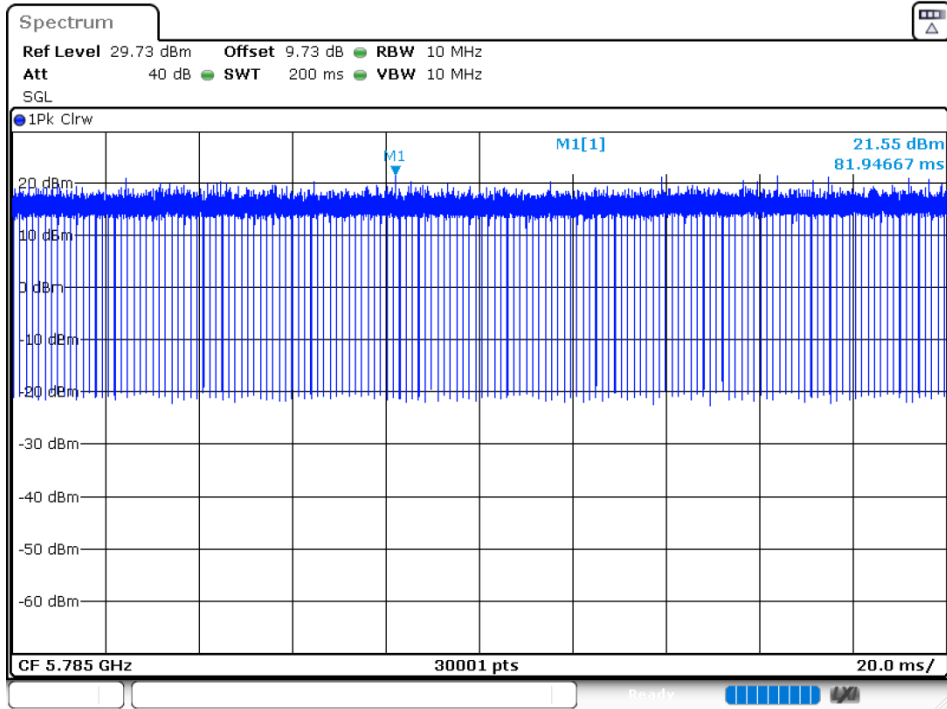

Duty Cycle NVNT 802.11a 5745MHz

Duty Cycle NVNT 802.11a 5785MHz

Duty Cycle NVNT 802.11a 5825MHz

Duty Cycle NVNT 802.11ac20 5745MHz

Duty Cycle NVNT 802.11ac20 5785MHz

Duty Cycle NVNT 802.11ac20 5825MHz

Duty Cycle NVNT 802.11ac40 5755MHz