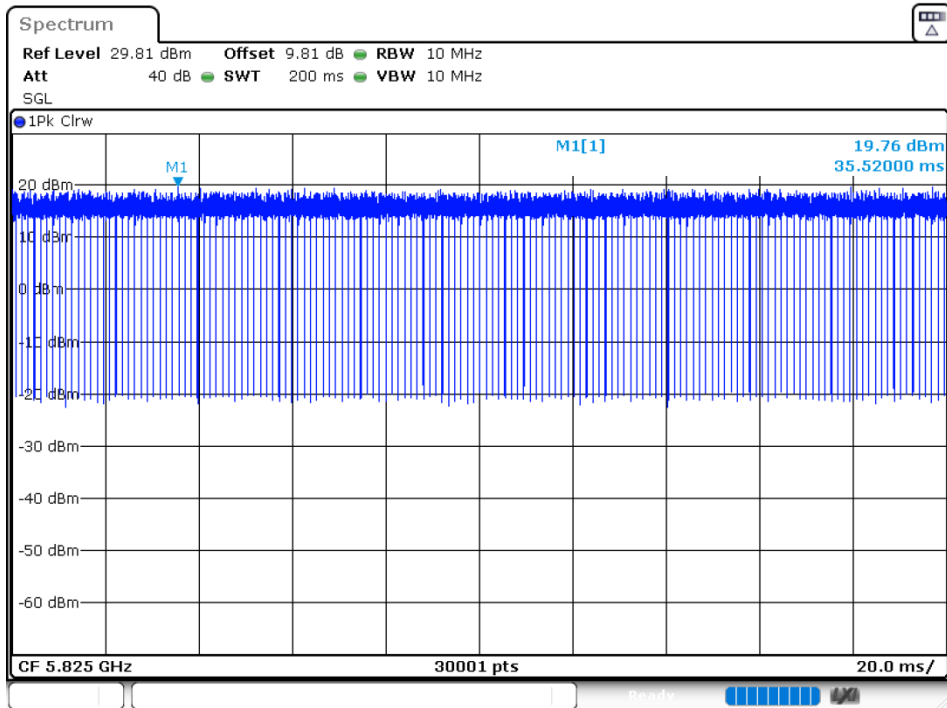

Duty Cycle NVNT 802.11ac40 5795MHz

Duty Cycle NVNT 802.11ac80 5775MHz

Duty Cycle NVNT 802.11n(HT20) 5745MHz

Duty Cycle NVNT 802.11n(HT20) 5785MHz

Duty Cycle NVNT 802.11n(HT20) 5825MHz

Duty Cycle NVNT 802.11n(HT40) 5755MHz

Duty Cycle NVNT 802.11n(HT40) 5795MHz

**Maximum Conducted Output Power**

Condition	Mode	Frequency (MHz)	Antenna	Conducted Power (dBm)	Duty Factor (dB)	Total Power (dBm)	Limit (dBm)	Verdict
NVNT	802.11a	5745	Ant 1	9.07	0.12	9.19	30	Pass
NVNT	802.11a	5785	Ant 1	9.74	0.12	9.86	30	Pass
NVNT	802.11a	5825	Ant 1	9.69	0.12	9.81	30	Pass
NVNT	802.11ac20	5745	Ant 1	9.01	0.12	9.13	30	Pass
NVNT	802.11ac20	5785	Ant 1	9.63	0.12	9.75	30	Pass
NVNT	802.11ac20	5825	Ant 1	8.95	0.12	9.07	30	Pass
NVNT	802.11ac40	5755	Ant 1	8.86	0.24	9.1	30	Pass
NVNT	802.11ac40	5795	Ant 1	9.31	0.24	9.55	30	Pass
NVNT	802.11ac80	5775	Ant 1	8.68	0.47	9.15	30	Pass
NVNT	802.11n(HT20)	5745	Ant 1	8.4	0.12	8.52	30	Pass
NVNT	802.11n(HT20)	5785	Ant 1	8.8	0.12	8.92	30	Pass
NVNT	802.11n(HT20)	5825	Ant 1	9.68	0.12	9.8	30	Pass
NVNT	802.11n(HT40)	5755	Ant 1	8.85	0.24	9.09	30	Pass
NVNT	802.11n(HT40)	5795	Ant 1	9.29	0.24	9.53	30	Pass