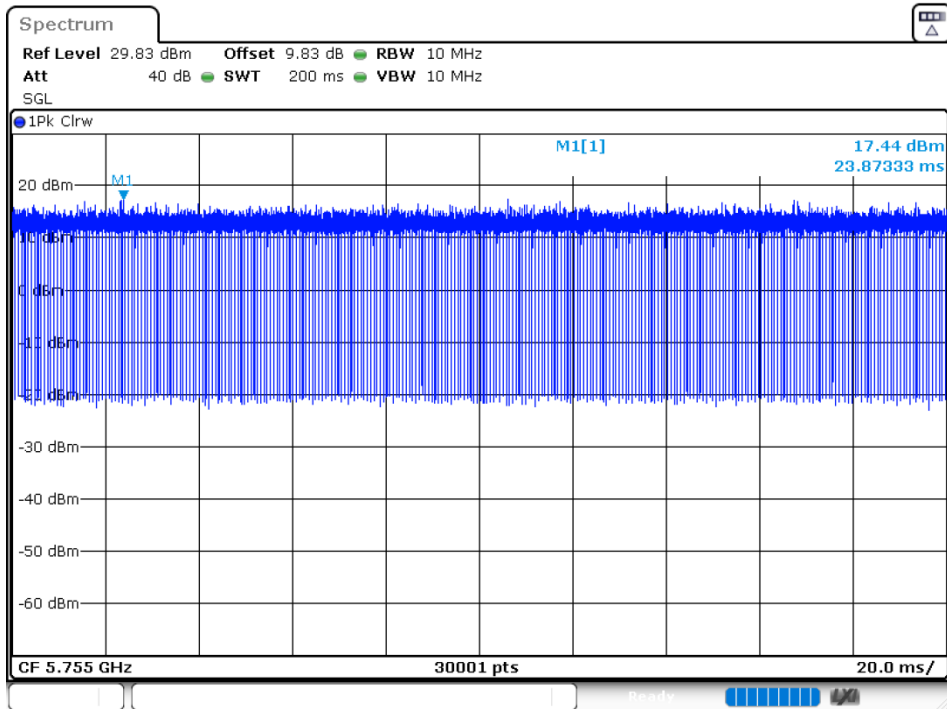

Duty Cycle NVNT 802.11ac40 5795MHz

Duty Cycle NVNT 802.11ac80 5775MHz

Duty Cycle NVNT 802.11n(HT20) 5745MHz

Duty Cycle NVNT 802.11n(HT20) 5785MHz

Duty Cycle NVNT 802.11n(HT20) 5825MHz

Duty Cycle NVNT 802.11n(HT40) 5755MHz