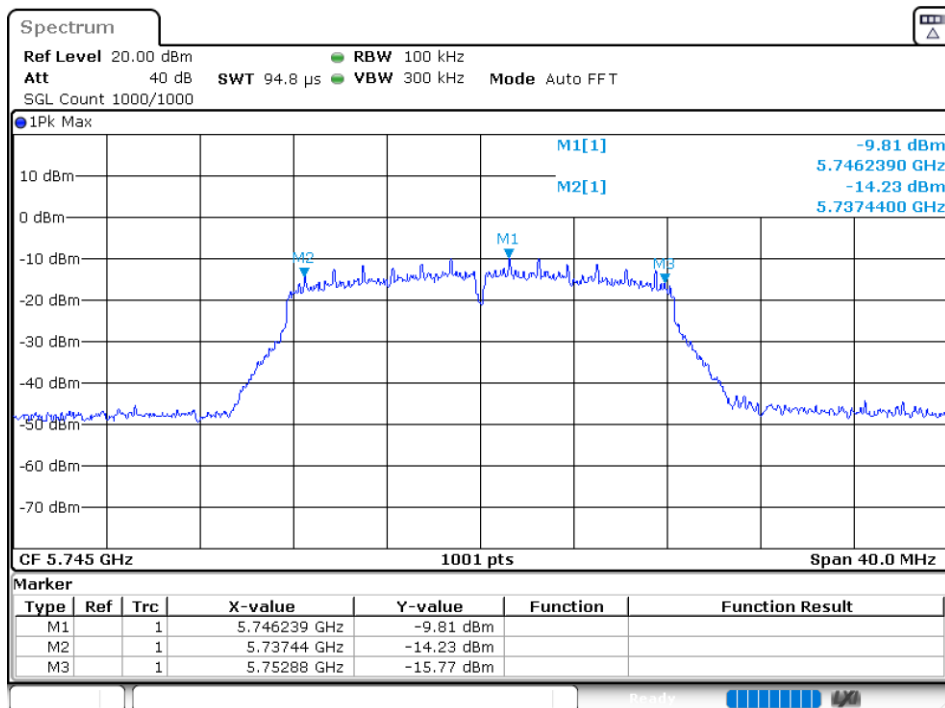

-6dB Emission Bandwidth

Condition	Mode	Frequency (MHz)	Antenna	-6 dB Bandwidth (MHz)	Limit -6 dB Bandwidth (MHz)	Verdict
NVNT	802.11a	5745	Ant 1	15.44	0.5	Pass
NVNT	802.11a	5785	Ant 1	15.12	0.5	Pass
NVNT	802.11a	5825	Ant 1	15.32	0.5	Pass
NVNT	802.11ac20	5745	Ant 1	15.12	0.5	Pass
NVNT	802.11ac20	5785	Ant 1	15.08	0.5	Pass
NVNT	802.11ac20	5825	Ant 1	15.12	0.5	Pass
NVNT	802.11ac40	5755	Ant 1	35.12	0.5	Pass
NVNT	802.11ac40	5795	Ant 1	33.84	0.5	Pass
NVNT	802.11ac80	5775	Ant 1	65.12	0.5	Pass
NVNT	802.11n(HT20)	5745	Ant 1	15.08	0.5	Pass
NVNT	802.11n(HT20)	5785	Ant 1	15.12	0.5	Pass
NVNT	802.11n(HT20)	5825	Ant 1	15.16	0.5	Pass
NVNT	802.11n(HT40)	5755	Ant 1	35.12	0.5	Pass
NVNT	802.11n(HT40)	5795	Ant 1	35.04	0.5	Pass

EBW NVNT 802.11a 5745MHz Ant1