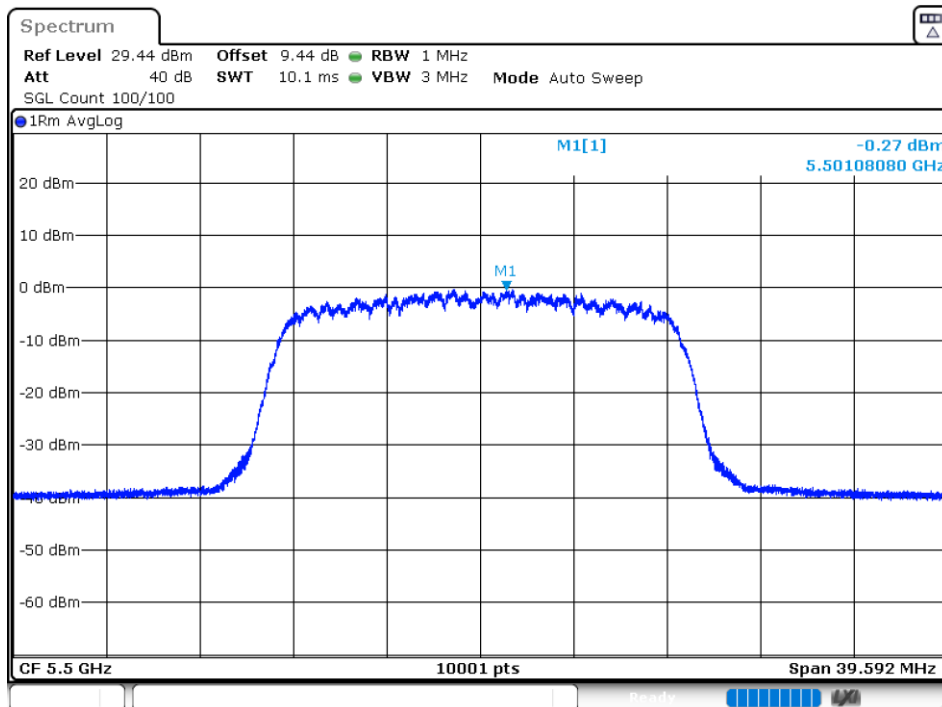

Maximum Power Spectral Density Level

Condition	Mode	Frequency (MHz)	Antenna	Max PSD (dBm)	Limit (dBm)	Verdict
NVNT	802.11a	5500	Ant 1	-0.269	11	Pass
NVNT	802.11a	5600	Ant 1	-0.362	11	Pass
NVNT	802.11a	5700	Ant 1	-0.098	11	Pass
NVNT	802.11ac20	5500	Ant 1	-1.512	11	Pass
NVNT	802.11ac20	5600	Ant 1	-1.632	11	Pass
NVNT	802.11ac20	5700	Ant 1	-1.51	11	Pass
NVNT	802.11ac40	5510	Ant 1	-5.851	11	Pass
NVNT	802.11ac40	5590	Ant 1	-5.021	11	Pass
NVNT	802.11ac40	5670	Ant 1	-4.859	11	Pass
NVNT	802.11ac80	5530	Ant 1	-10.343	11	Pass
NVNT	802.11ac80	5610	Ant 1	-11.423	11	Pass
NVNT	802.11n(HT20)	5500	Ant 1	-1.655	11	Pass
NVNT	802.11n(HT20)	5600	Ant 1	-1.453	11	Pass
NVNT	802.11n(HT20)	5700	Ant 1	-1.388	11	Pass
NVNT	802.11n(HT40)	5510	Ant 1	-5.628	11	Pass
NVNT	802.11n(HT40)	5590	Ant 1	-4.981	11	Pass
NVNT	802.11n(HT40)	5670	Ant 1	-4.397	11	Pass

PSD NVNT 802.11a 5500MHz Ant1