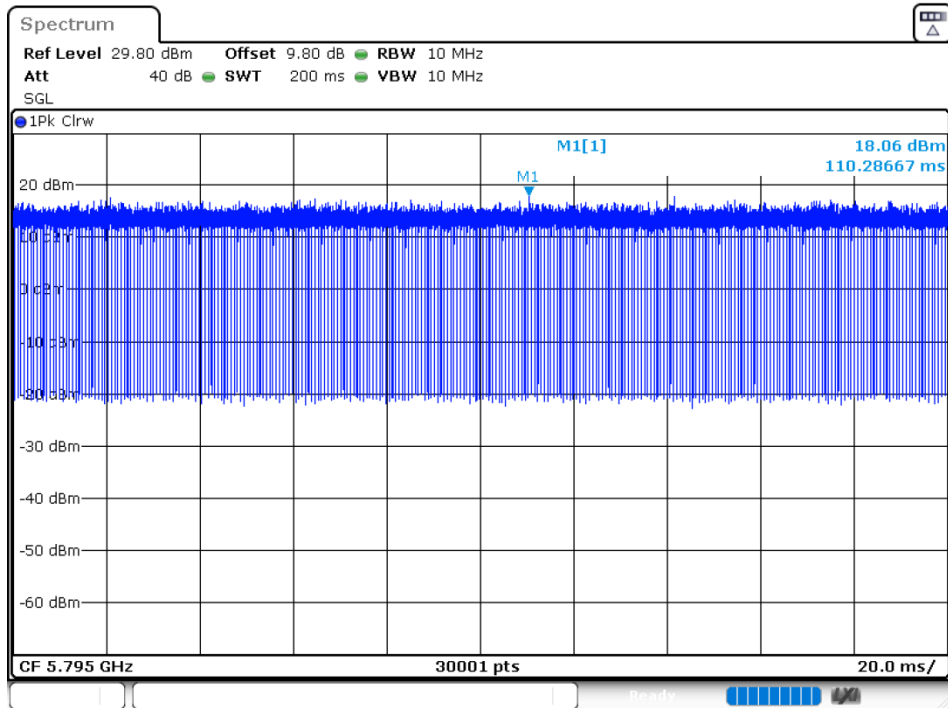

Duty Cycle NVNT 802.11n(HT40) 5795MHz