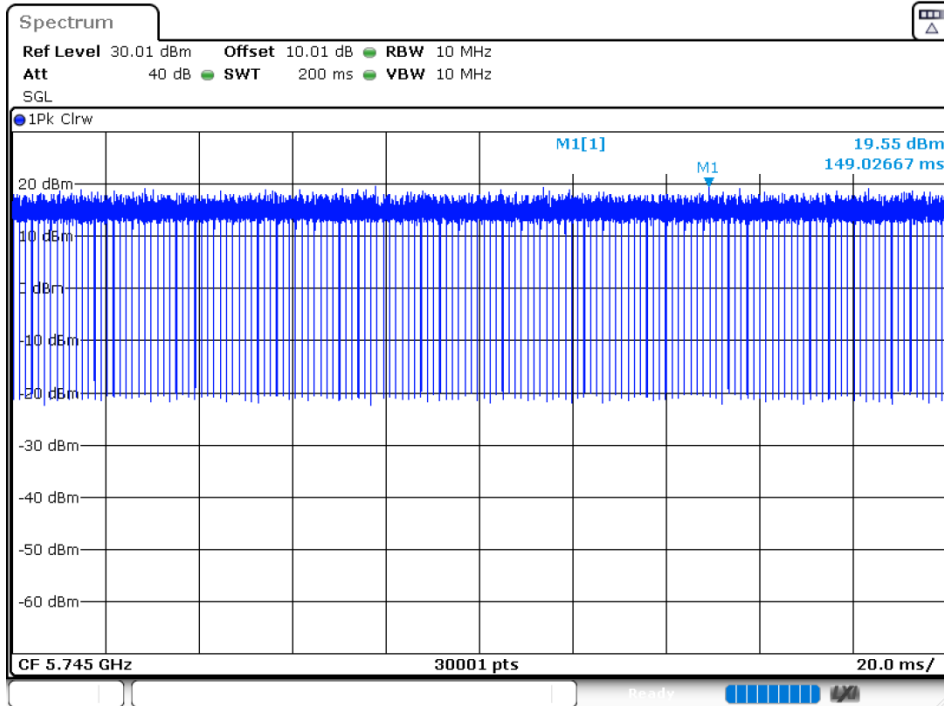

Duty Cycle NVNT 802.11n(HT20) 5745MHz