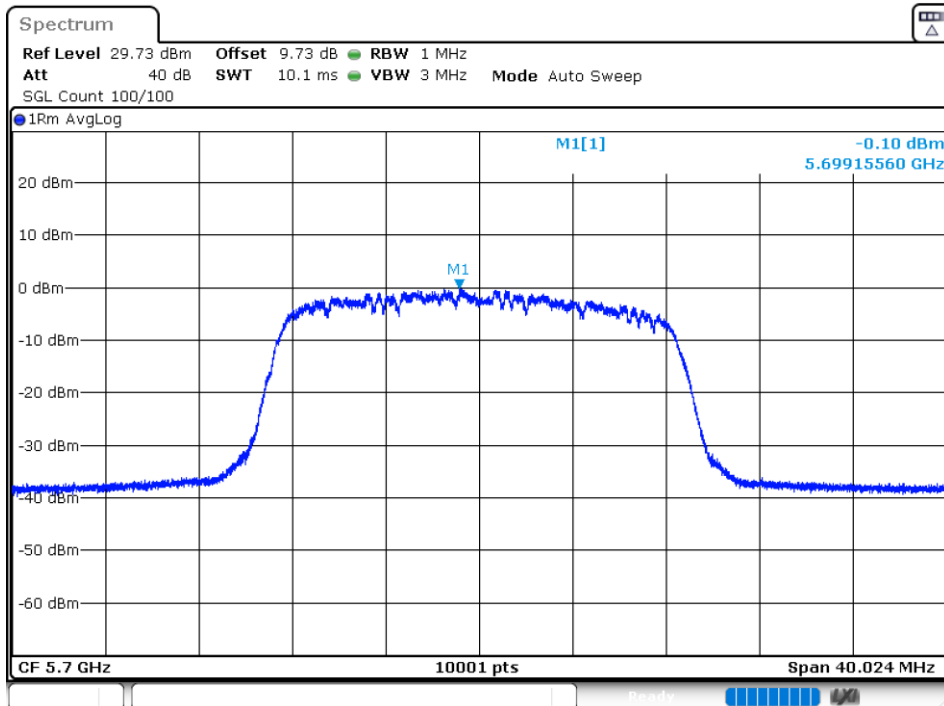

PSD NVNT 802.11a 5700MHz Ant1