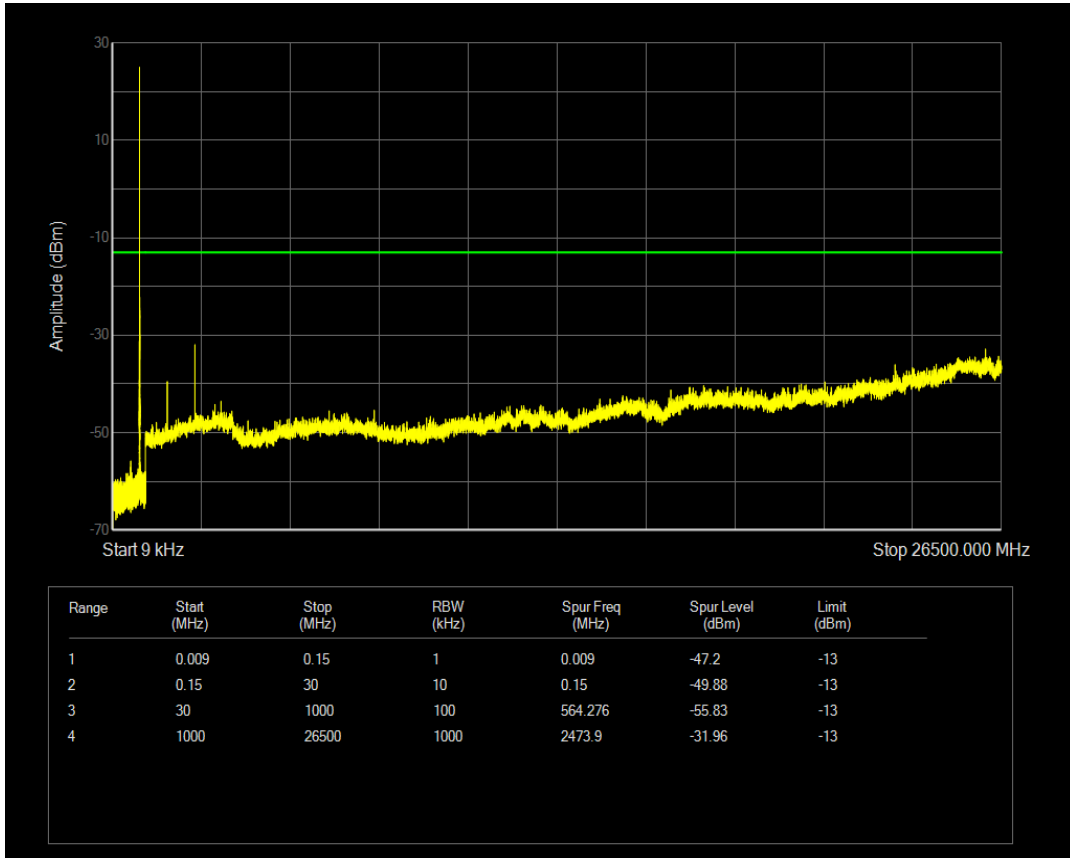

Band5 QPSK BW=1.4MHz Channel=20525 RB Size=6 Position=#0

Band5 QAM16 BW=1.4MHz Channel=20525 RB Size=1 Position=#0

Band5 QAM16 BW=1.4MHz Channel=20525 RB Size=6 Position=#0

Band5 QPSK BW=1.4MHz Channel=20643 RB Size=1 Position=#0

Band5 QPSK BW=1.4MHz Channel=20643 RB Size=6 Position=#0

Band5 QAM16 BW=1.4MHz Channel=20643 RB Size=1 Position=#0

Band5 QAM16 BW=1.4MHz Channel=20643 RB Size=6 Position=#0

Band5 QPSK BW=3MHz Channel=20415 RB Size=1 Position=#0

Band5 QPSK BW=3MHz Channel=20415 RB Size=15 Position=#0

Band5 QAM16 BW=3MHz Channel=20415 RB Size=1 Position=#0

Band5 QAM16 BW=3MHz Channel=20415 RB Size=15 Position=#0

Band5 QPSK BW=3MHz Channel=20525 RB Size=1 Position=#0