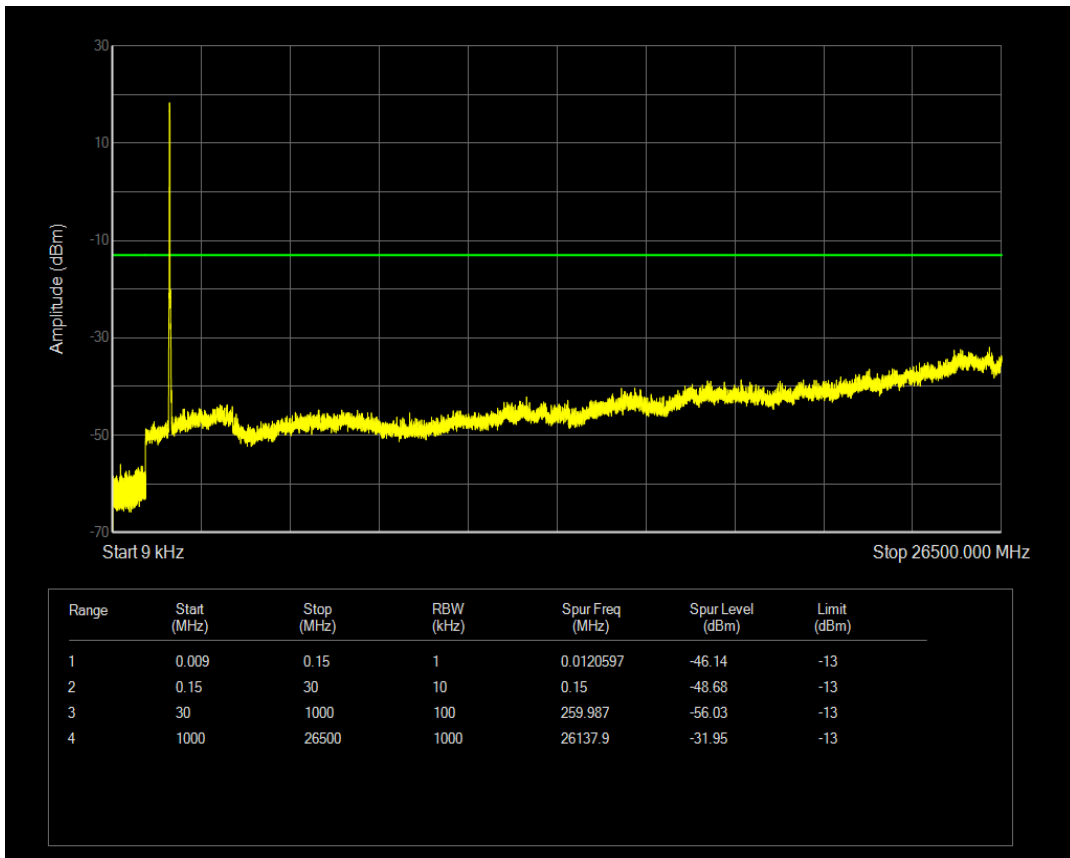

Band66 QPSK BW=20MHz Channel=132072 RB Size=100 Position=#0

Band66 QAM16 BW=20MHz Channel=132072 RB Size=1 Position=#0