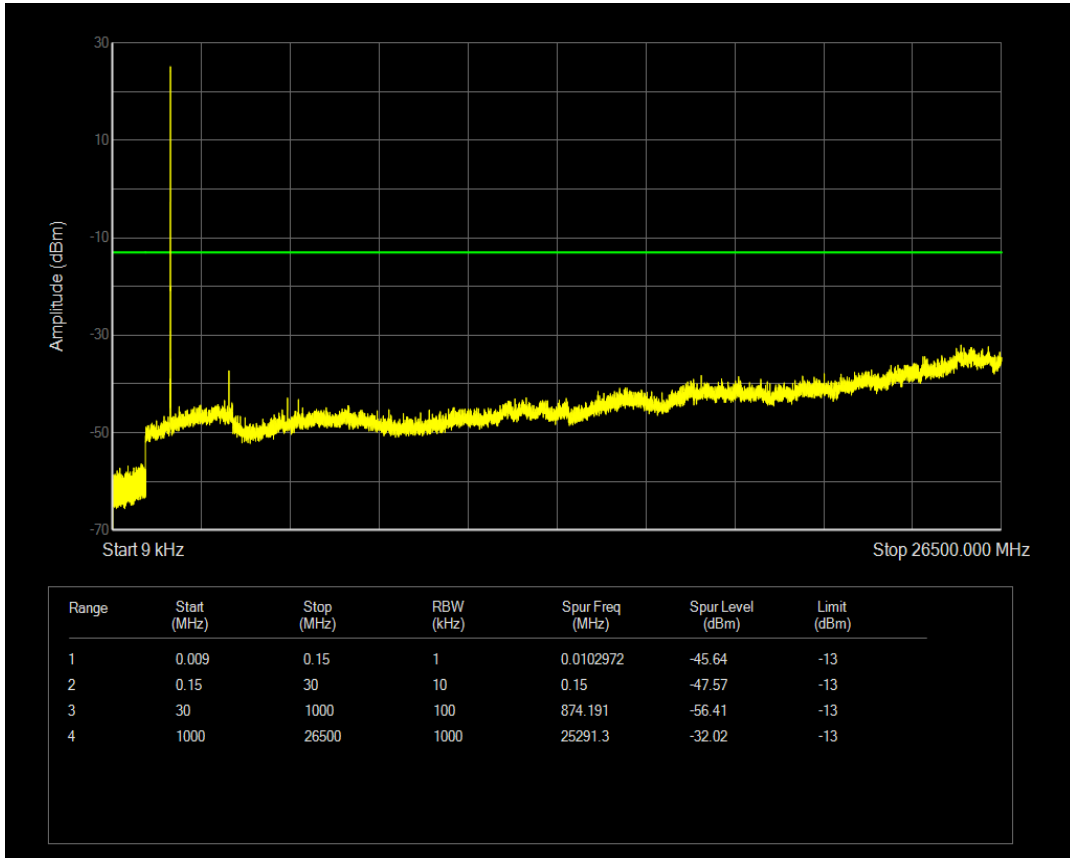

Band66 QAM16 BW=3MHz Channel=132322 RB Size=1 Position=#0

Band66 QAM16 BW=3MHz Channel=132322 RB Size=15 Position=#0