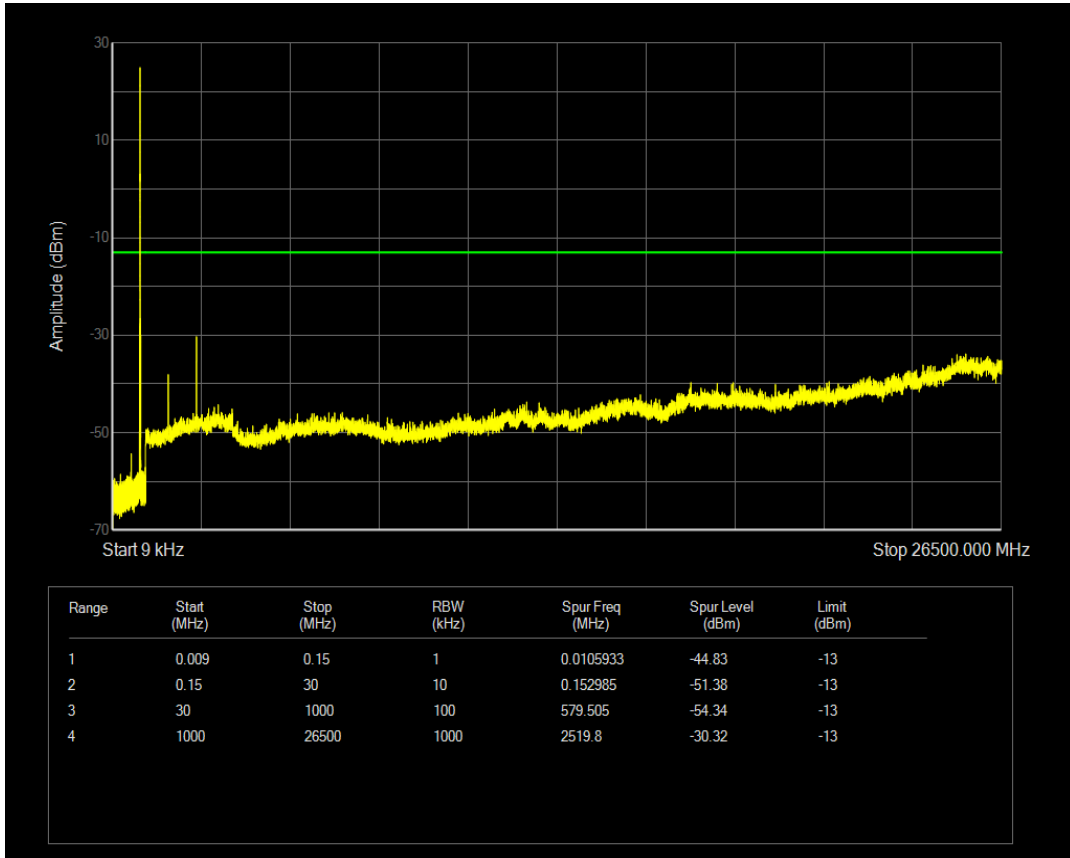

Band5 QPSK BW=10MHz Channel=20525 RB Size=50 Position=#0

Band5 QAM16 BW=10MHz Channel=20525 RB Size=1 Position=#0

Band5 QAM16 BW=10MHz Channel=20525 RB Size=50 Position=#0

Band5 QPSK BW=10MHz Channel=20600 RB Size=1 Position=#0

Band5 QPSK BW=10MHz Channel=20600 RB Size=50 Position=#0

Band5 QAM16 BW=10MHz Channel=20600 RB Size=1 Position=#0

Band5 QAM16 BW=10MHz Channel=20600 RB Size=50 Position=#0

Band66 QPSK BW=1.4MHz Channel=131979 RB Size=1 Position=#0