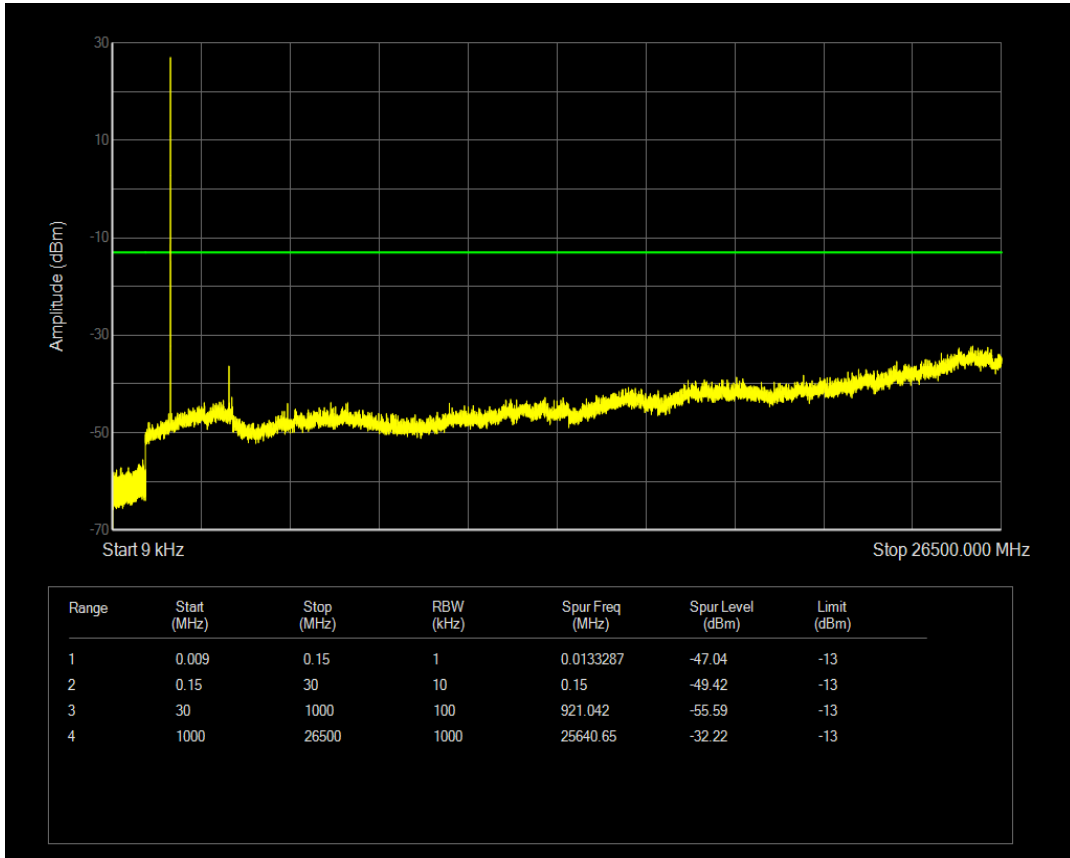

Band66 QAM16 BW=1.4MHz Channel=132322 RB Size=1 Position=#0

Band66 QAM16 BW=1.4MHz Channel=132322 RB Size=6 Position=#0