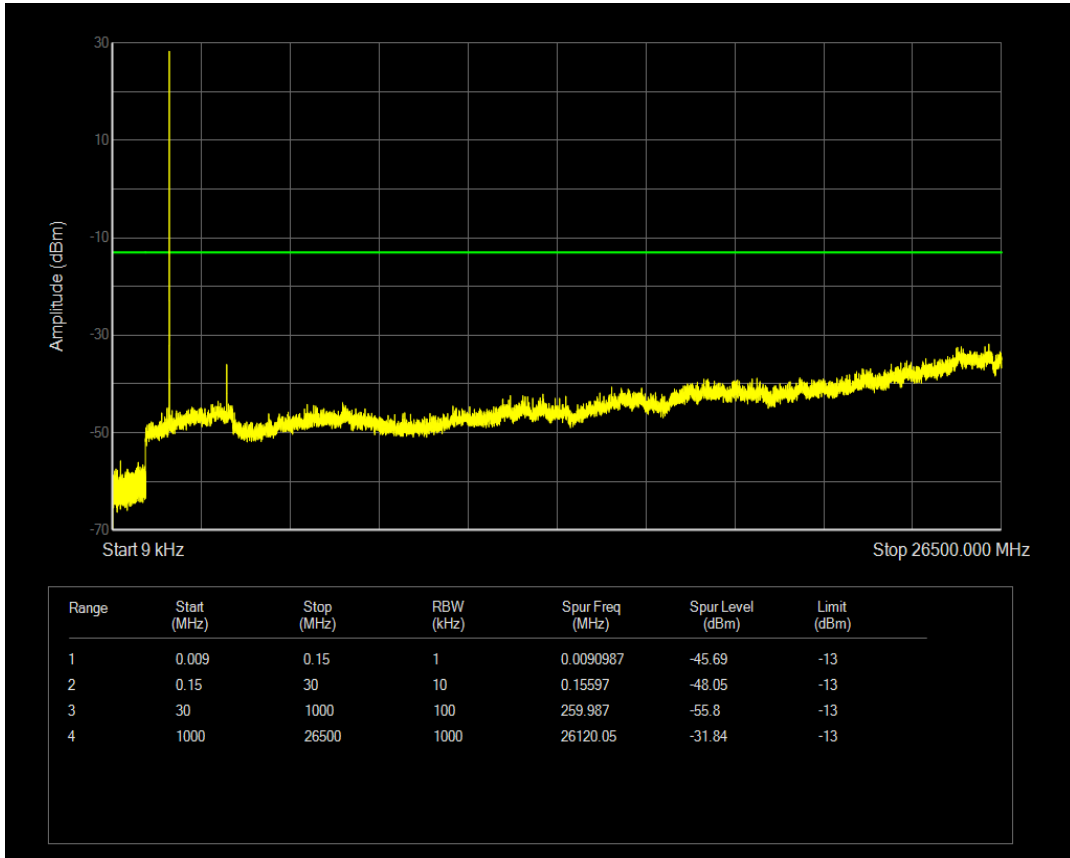

Band66 QAM16 BW=1.4MHz Channel=131979 RB Size=1 Position=#0

Band66 QAM16 BW=1.4MHz Channel=131979 RB Size=6 Position=#0