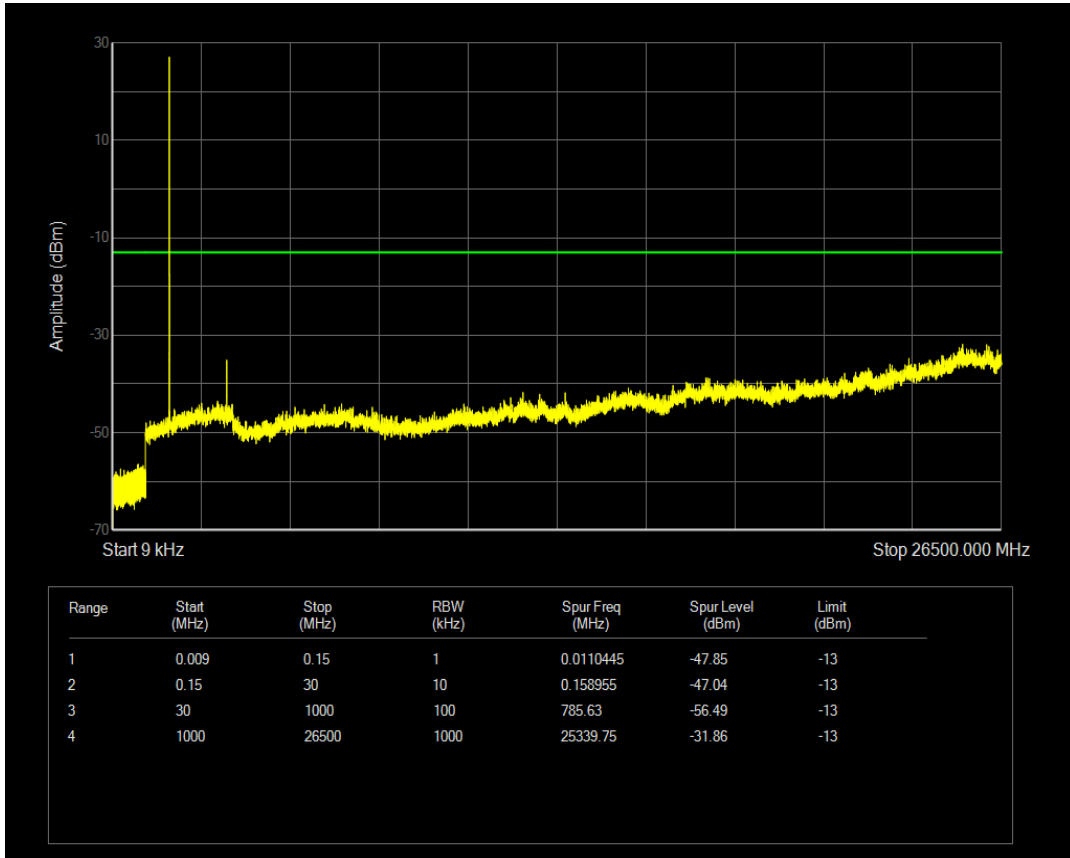

Band66 QAM16 BW=3MHz Channel=131987 RB Size=1 Position=#0

Band66 QAM16 BW=3MHz Channel=131987 RB Size=15 Position=#0