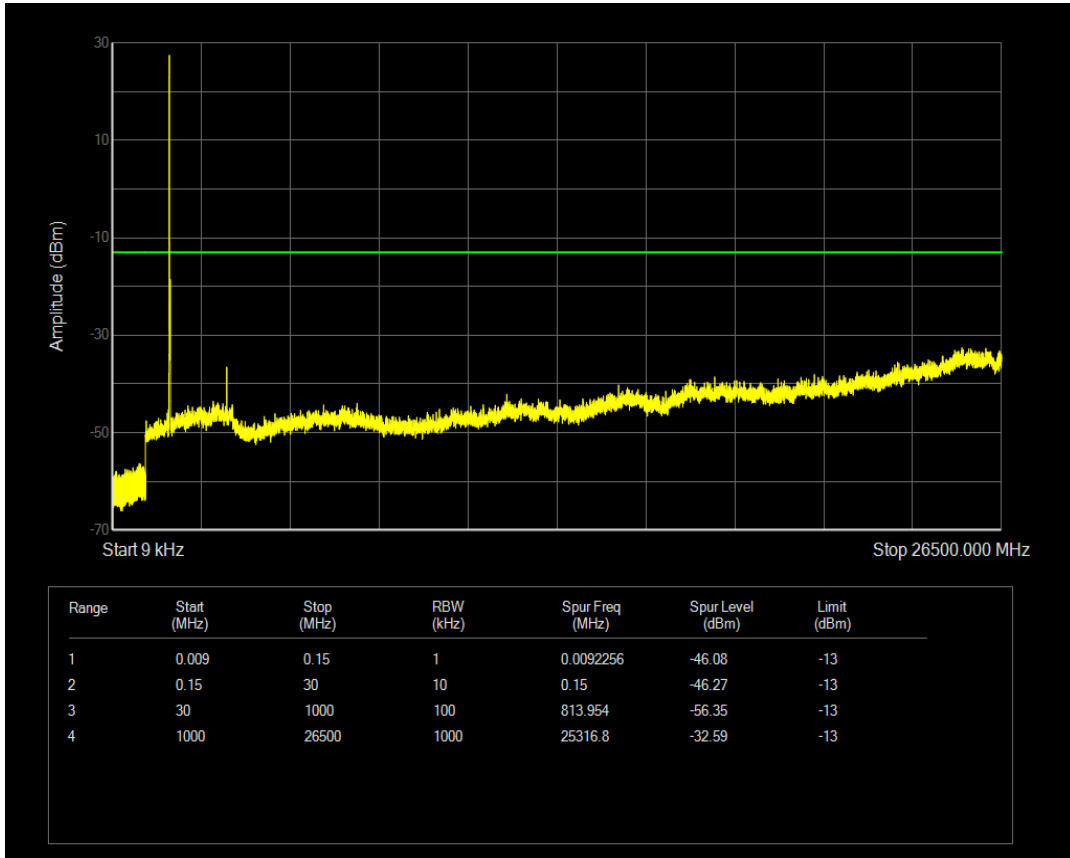

Band66 QPSK BW=10MHz Channel=132622 RB Size=50 Position=#0

Band66 QAM16 BW=10MHz Channel=132622 RB Size=1 Position=#0

Band66 QAM16 BW=10MHz Channel=132622 RB Size=50 Position=#0

Band66 QPSK BW=15MHz Channel=132047 RB Size=1 Position=#0