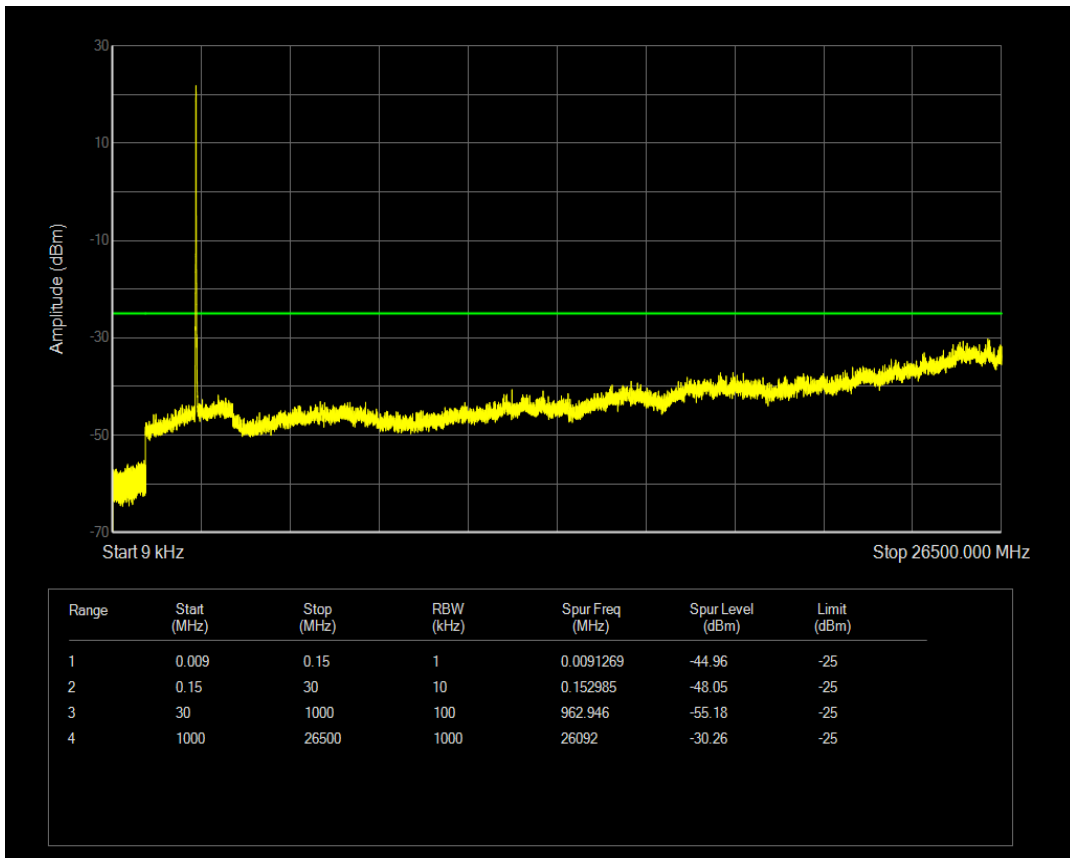

Band7 QPSK BW=5MHz Channel=21425 RB Size=25 Position=#0

Band7 QAM16 BW=5MHz Channel=21425 RB Size=1 Position=#0

Band7 QAM16 BW=5MHz Channel=21425 RB Size=25 Position=#0

Band7 QPSK BW=10MHz Channel=20800 RB Size=1 Position=#0

Band7 QPSK BW=10MHz Channel=20800 RB Size=50 Position=#0

Band7 QAM16 BW=10MHz Channel=20800 RB Size=1 Position=#0

Band7 QAM16 BW=10MHz Channel=20800 RB Size=50 Position=#0

Band7 QPSK BW=10MHz Channel=21100 RB Size=1 Position=#0