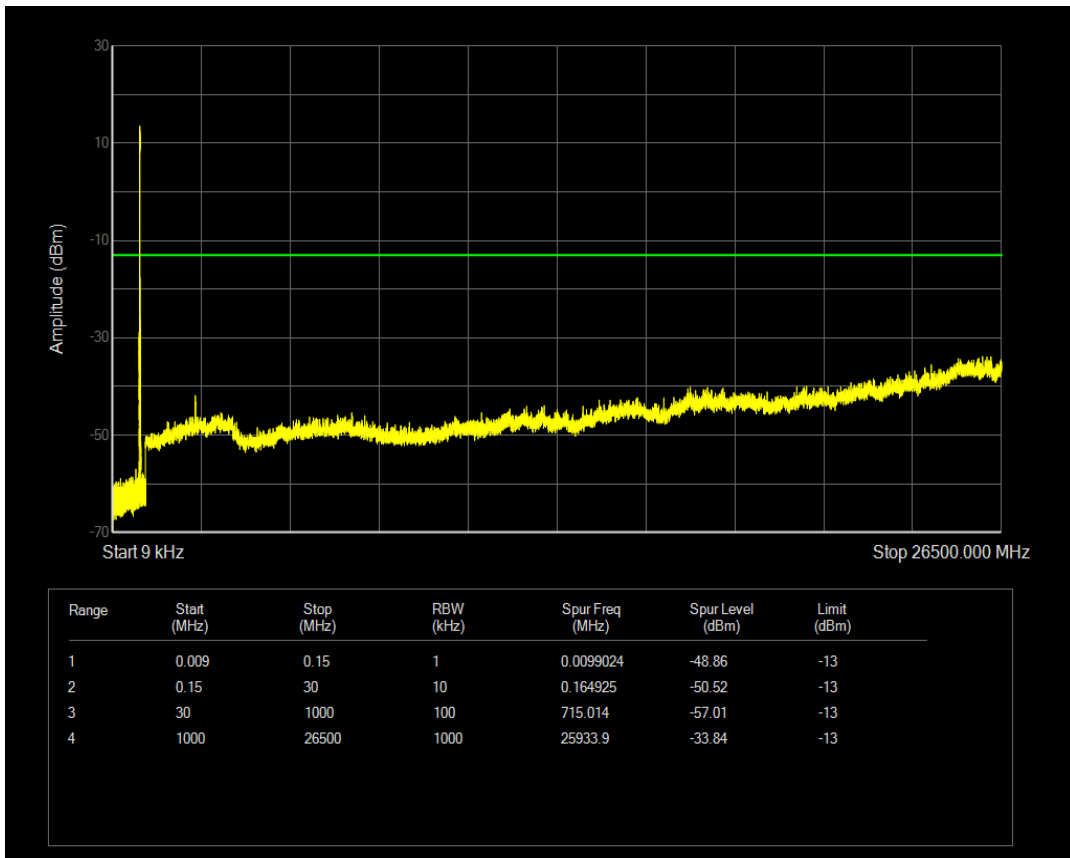

Band5 QPSK BW=5MHz Channel=20625 RB Size=25 Position=#0

Band5 QAM16 BW=5MHz Channel=20625 RB Size=1 Position=#0

Band5 QAM16 BW=5MHz Channel=20625 RB Size=25 Position=#0

Band5 QPSK BW=10MHz Channel=20450 RB Size=1 Position=#0

Band5 QPSK BW=10MHz Channel=20450 RB Size=50 Position=#0

Band5 QAM16 BW=10MHz Channel=20450 RB Size=1 Position=#0

Band5 QAM16 BW=10MHz Channel=20450 RB Size=50 Position=#0

Band5 QPSK BW=10MHz Channel=20525 RB Size=1 Position=#0