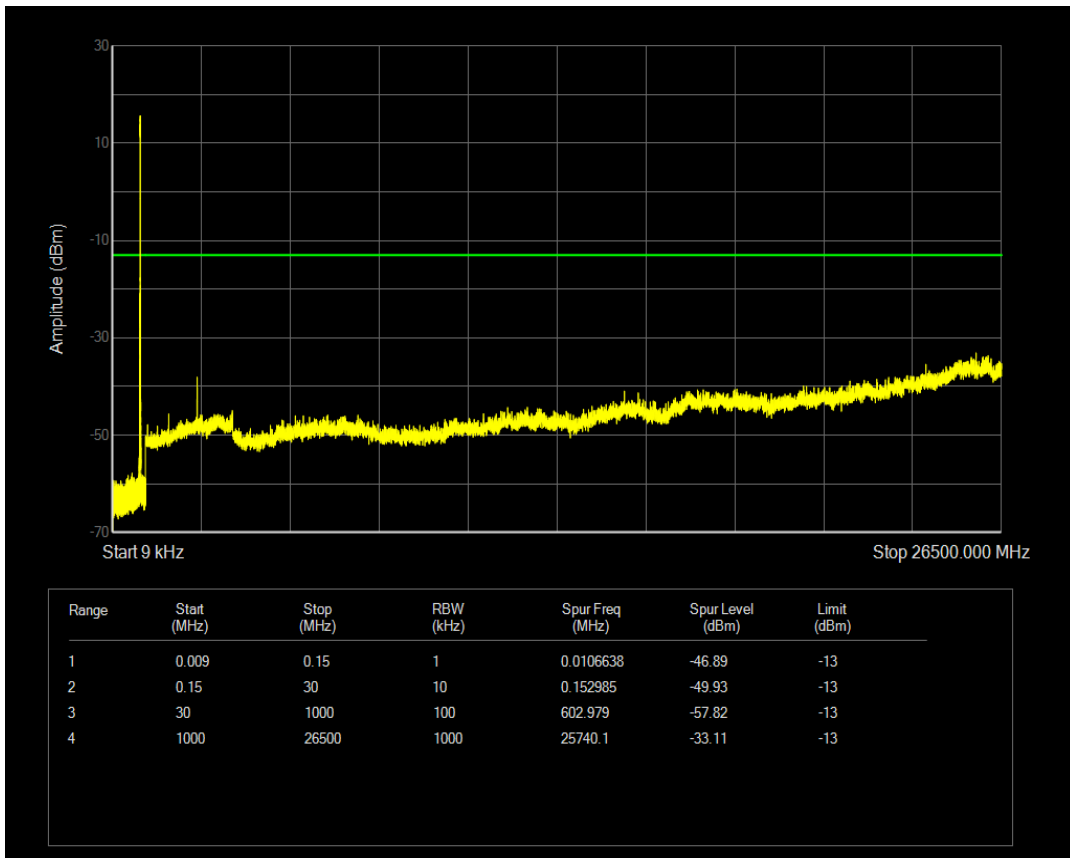

Band5 QPSK BW=5MHz Channel=20525 RB Size=25 Position=#0

Band5 QAM16 BW=5MHz Channel=20525 RB Size=1 Position=#0

Band5 QAM16 BW=5MHz Channel=20525 RB Size=25 Position=#0

Band5 QPSK BW=5MHz Channel=20625 RB Size=1 Position=#0

Band5 QPSK BW=5MHz Channel=20625 RB Size=25 Position=#0

Band5 QAM16 BW=5MHz Channel=20625 RB Size=1 Position=#0

Band5 QAM16 BW=5MHz Channel=20625 RB Size=25 Position=#0

Band5 QPSK BW=10MHz Channel=20450 RB Size=1 Position=#0