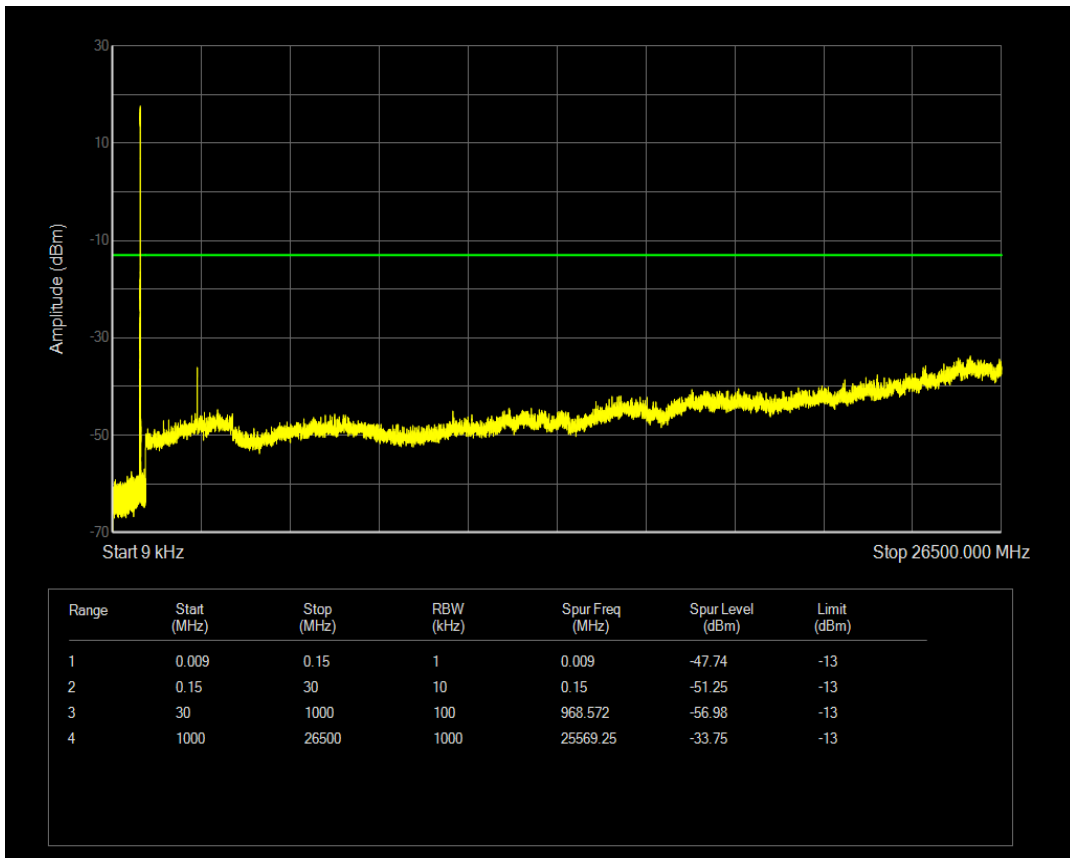

Band5 QPSK BW=3MHz Channel=20635 RB Size=15 Position=#0

Band5 QAM16 BW=3MHz Channel=20635 RB Size=1 Position=#0