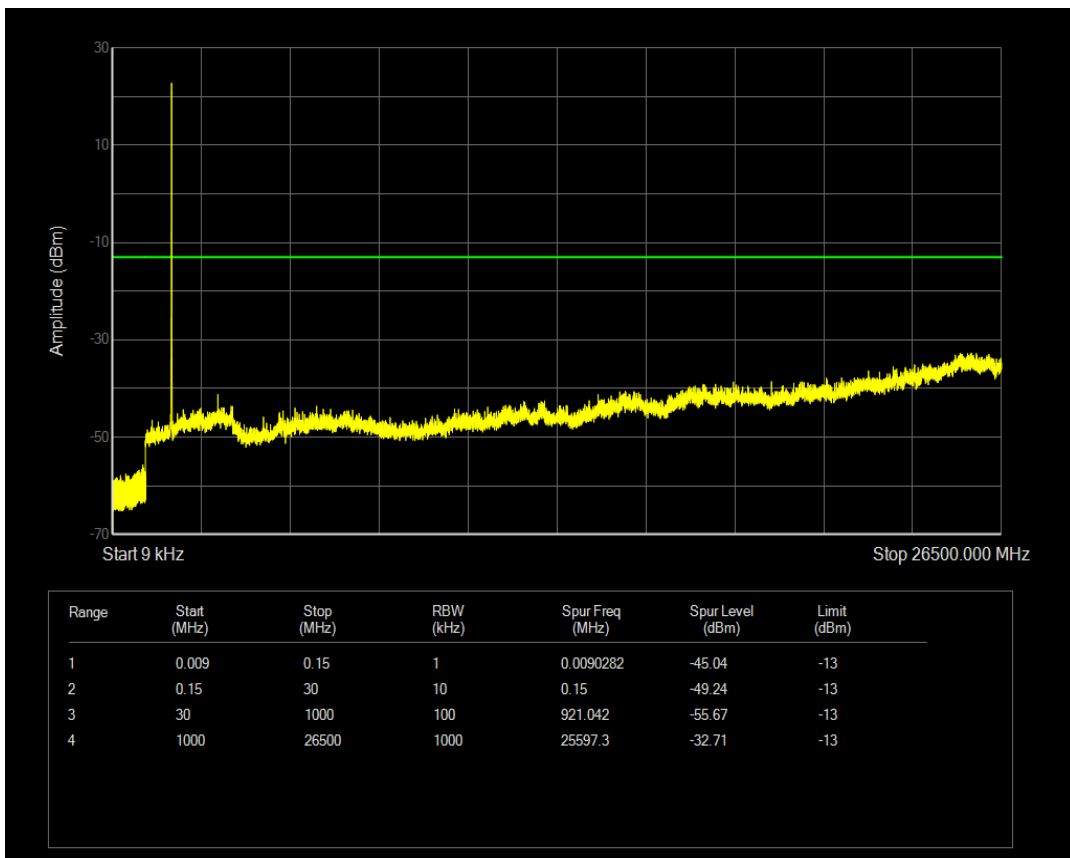

Band66 QAM16 BW=5MHz Channel=132647 RB Size=25 Position=#0

Band66 QPSK BW=10MHz Channel=132022 RB Size=1 Position=#0