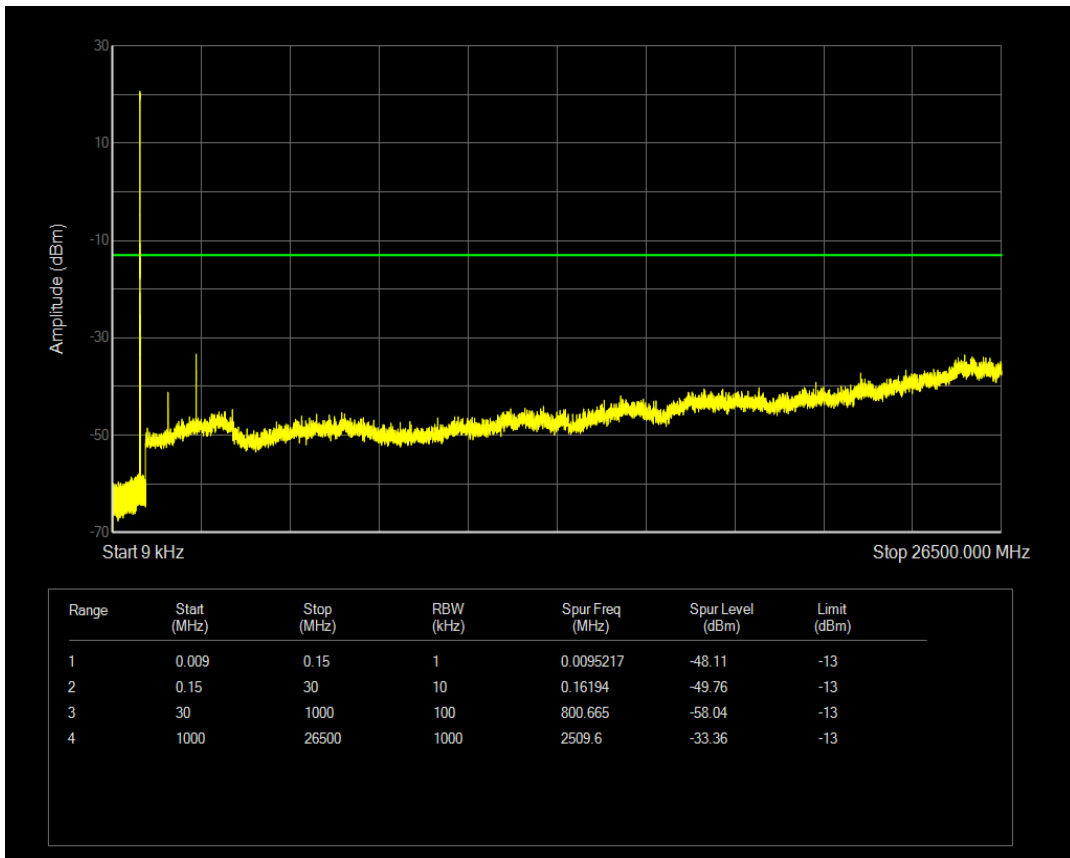

Band5 QPSK BW=1.4MHz Channel=20525 RB Size=6 Position=#0

Band5 QAM16 BW=1.4MHz Channel=20525 RB Size=1 Position=#0

Band5 QAM16 BW=1.4MHz Channel=20525 RB Size=6 Position=#0

Band5 QPSK BW=1.4MHz Channel=20643 RB Size=1 Position=#0

Band5 QPSK BW=1.4MHz Channel=20643 RB Size=6 Position=#0

Band5 QAM16 BW=1.4MHz Channel=20643 RB Size=1 Position=#0

Band5 QAM16 BW=1.4MHz Channel=20643 RB Size=6 Position=#0

Band5 QPSK BW=3MHz Channel=20415 RB Size=1 Position=#0