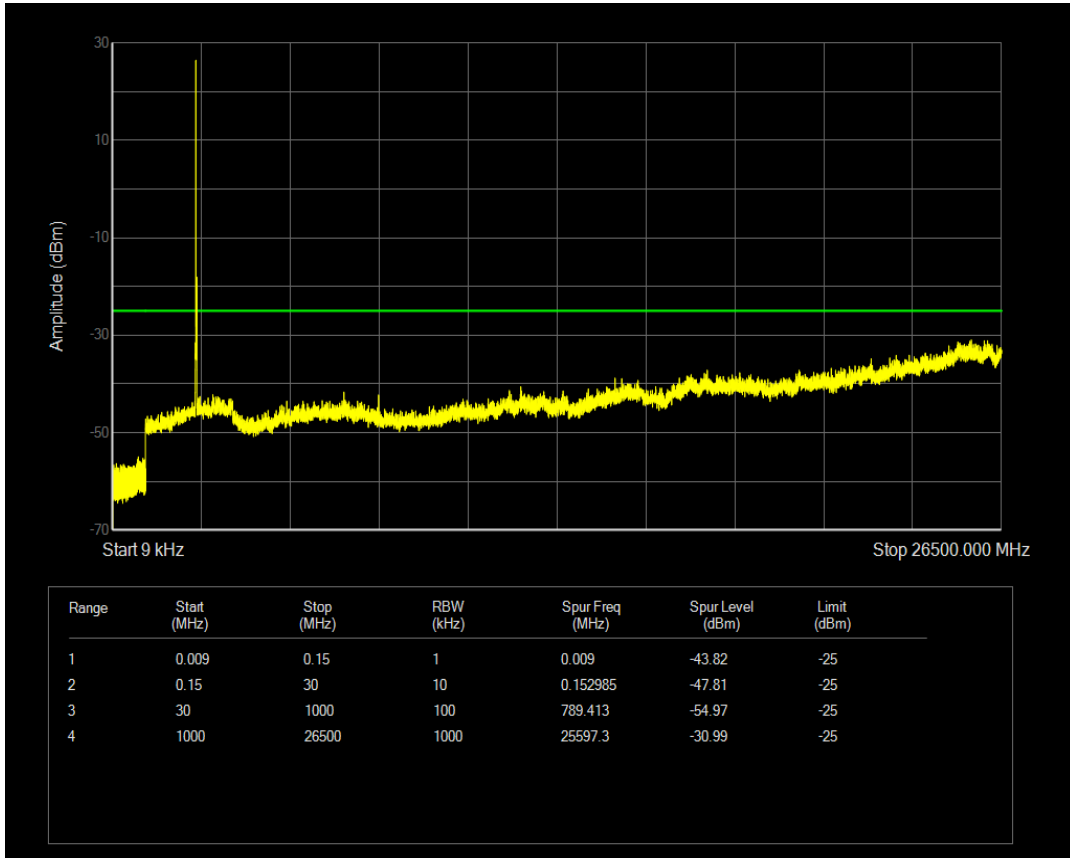

Band7 QPSK BW=10MHz Channel=21400 RB Size=50 Position=#0

Band7 QAM16 BW=10MHz Channel=21400 RB Size=1 Position=#0

Band7 QAM16 BW=10MHz Channel=21400 RB Size=50 Position=#0

Band7 QPSK BW=15MHz Channel=20825 RB Size=1 Position=#0