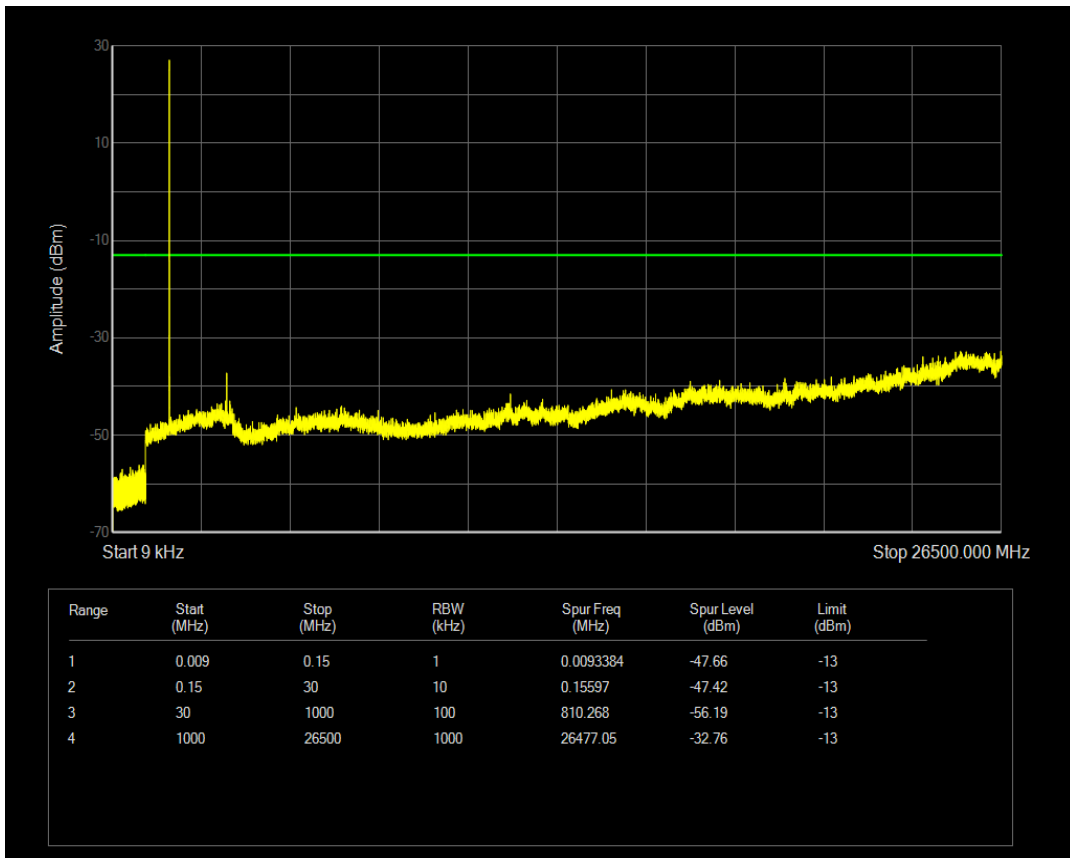

Band66 QAM16 BW=1.4MHz Channel=131979 RB Size=6 Position=#0

Band66 QPSK BW=1.4MHz Channel=132322 RB Size=1 Position=#0