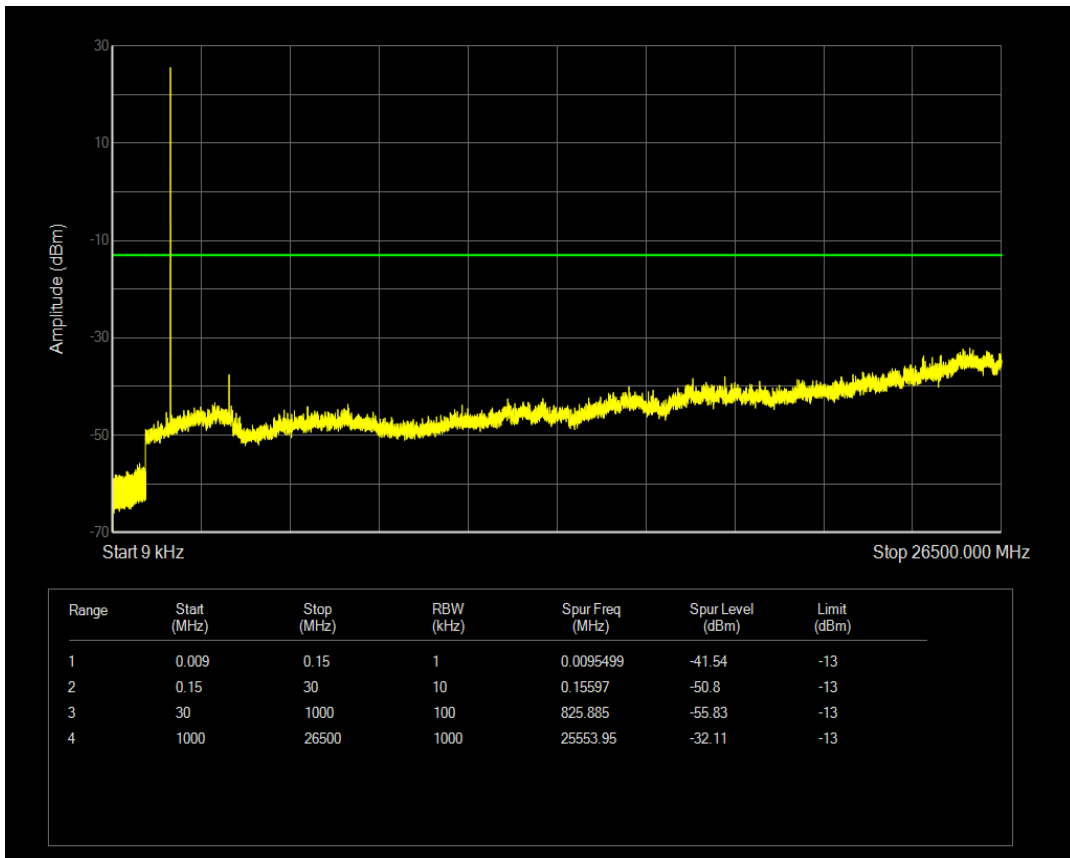

Band66 QAM16 BW=1.4MHz Channel=132322 RB Size=6 Position=#0

Band66 QPSK BW=3MHz Channel=131987 RB Size=1 Position=#0