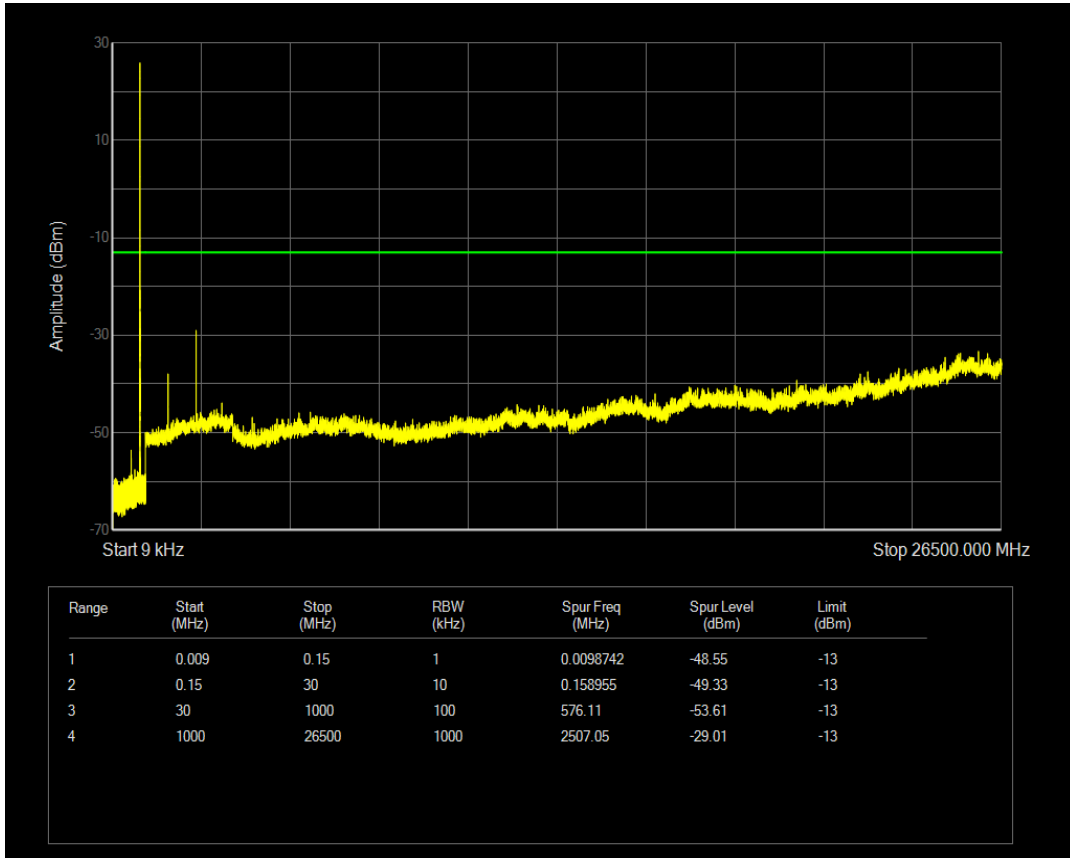

Band5 QPSK BW=1.4MHz Channel=20525 RB Size=6 Position=#0

Band5 QAM16 BW=1.4MHz Channel=20525 RB Size=1 Position=#0

Band5 QAM16 BW=1.4MHz Channel=20525 RB Size=6 Position=#0

Band5 QPSK BW=1.4MHz Channel=20643 RB Size=1 Position=#0

Band5 QPSK BW=1.4MHz Channel=20643 RB Size=6 Position=#0

Band5 QAM16 BW=1.4MHz Channel=20643 RB Size=1 Position=#0

Band5 QAM16 BW=1.4MHz Channel=20643 RB Size=6 Position=#0

Band5 QPSK BW=3MHz Channel=20415 RB Size=1 Position=#0