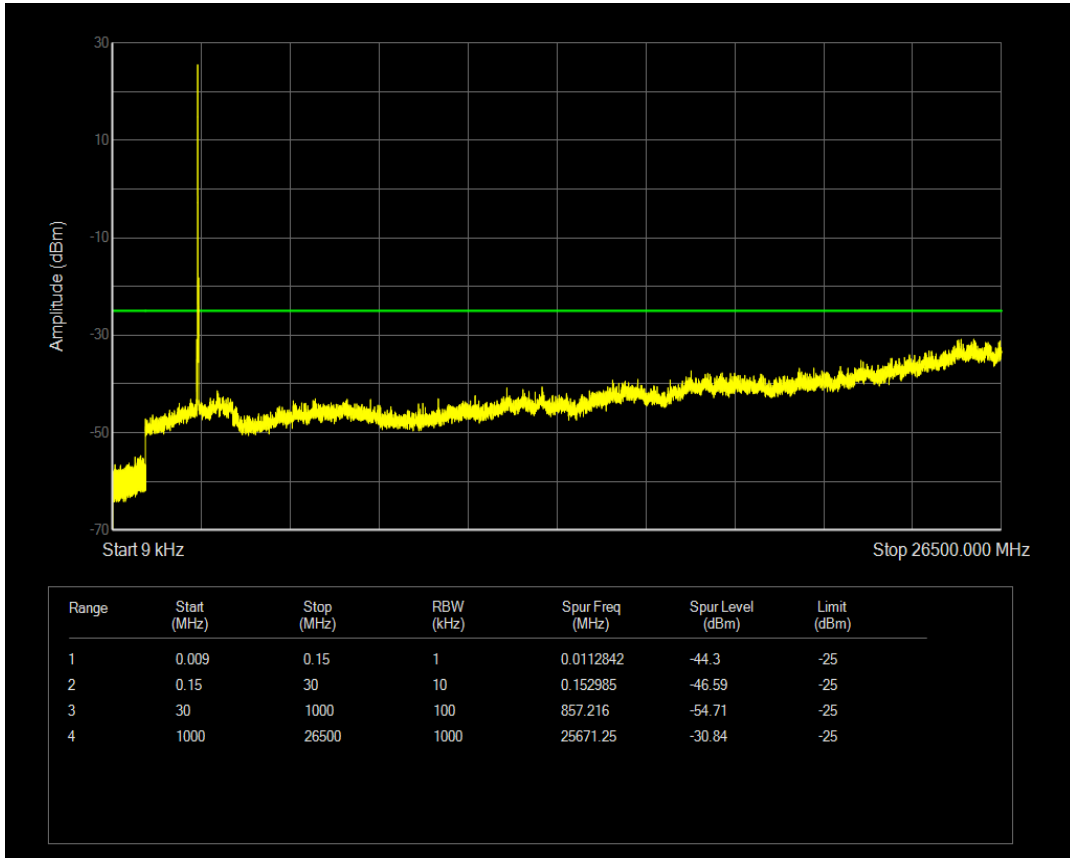

Band7 QAM16 BW=15MHz Channel=21375 RB Size=1 Position=#0

Band7 QAM16 BW=15MHz Channel=21375 RB Size=75 Position=#0