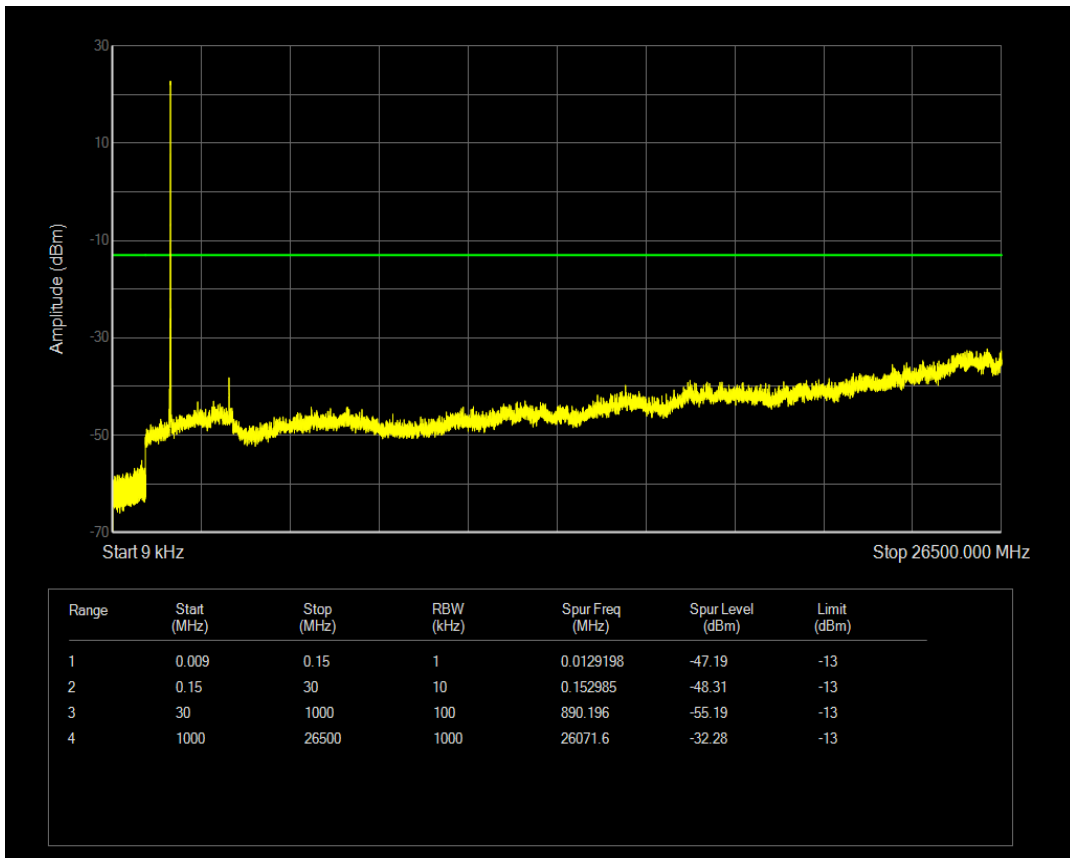

Band66 QPSK BW=5MHz Channel=132322 RB Size=25 Position=#0

Band66 QAM16 BW=5MHz Channel=132322 RB Size=1 Position=#0