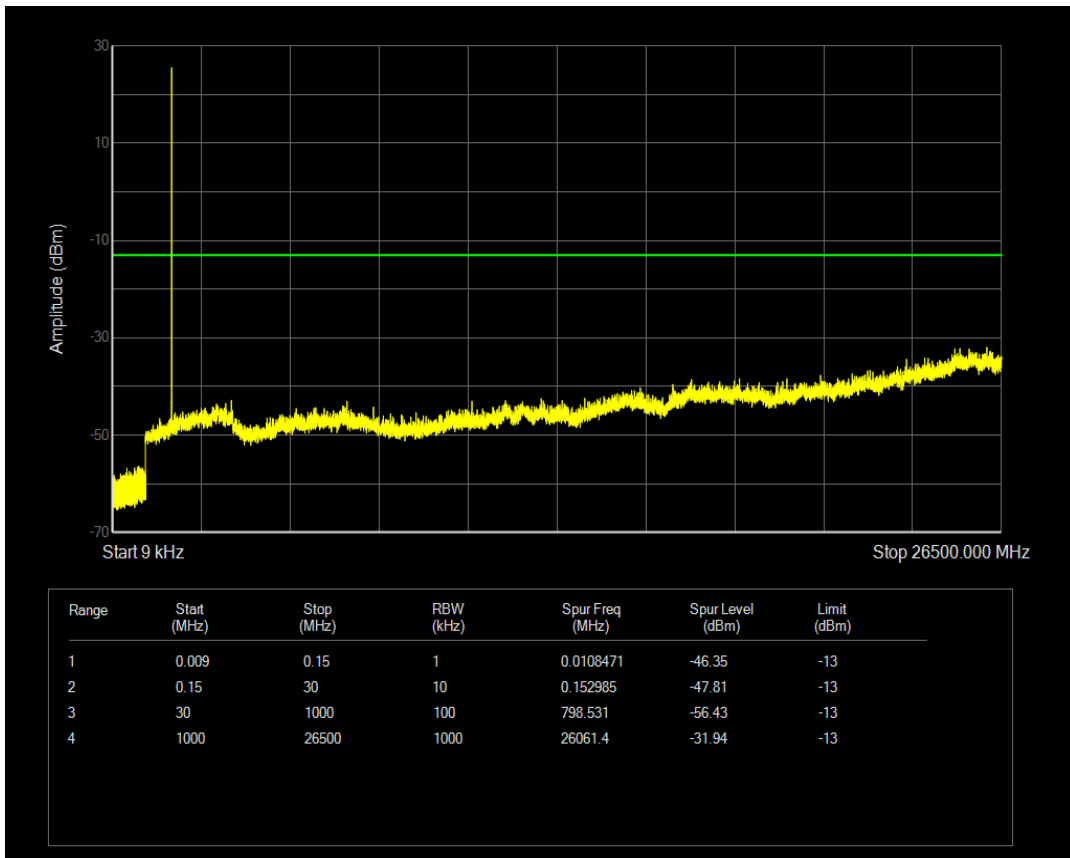

Band66 QAM16 BW=1.4MHz Channel=132665 RB Size=6 Position=#0

Band7 QPSK BW=20MHz Channel=20850 RB Size=1 Position=#0