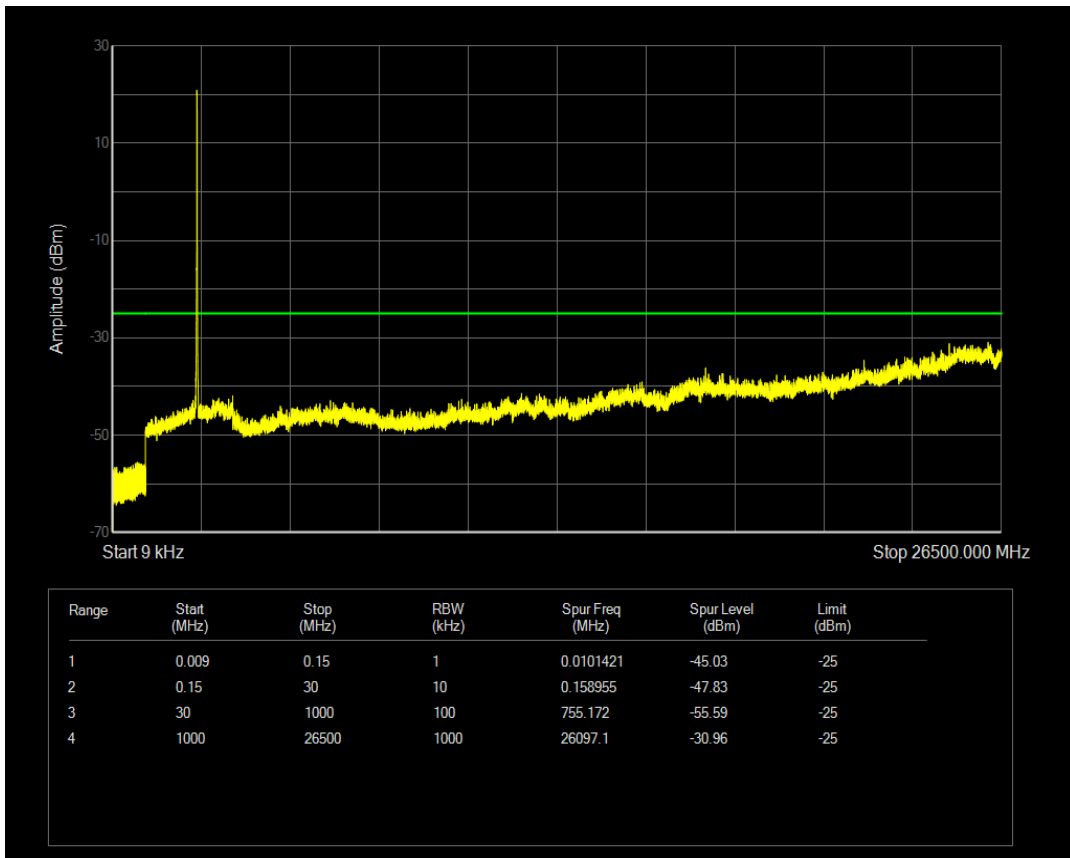

Band7 QAM16 BW=10MHz Channel=21100 RB Size=50 Position=#0

Band7 QPSK BW=10MHz Channel=21400 RB Size=1 Position=#0