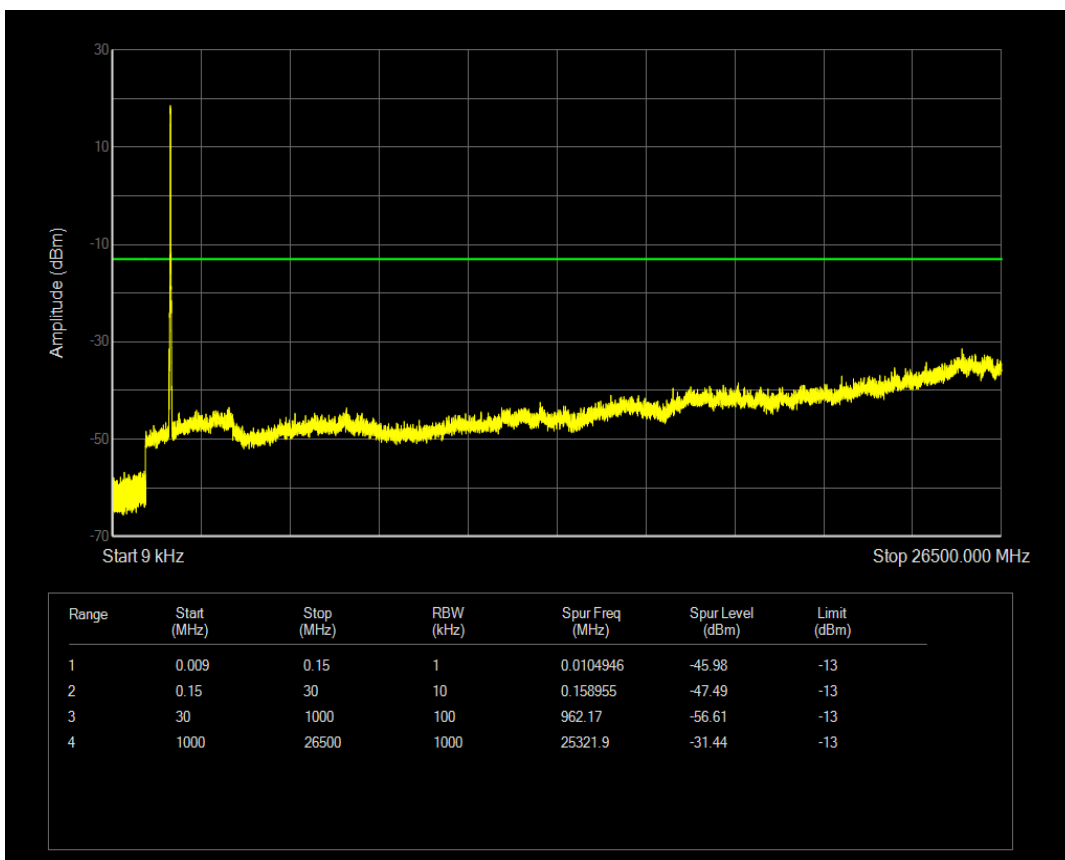

Band66 QAM16 BW=15MHz Channel=132322 RB Size=75 Position=#0

Band66 QPSK BW=15MHz Channel=132597 RB Size=1 Position=#0