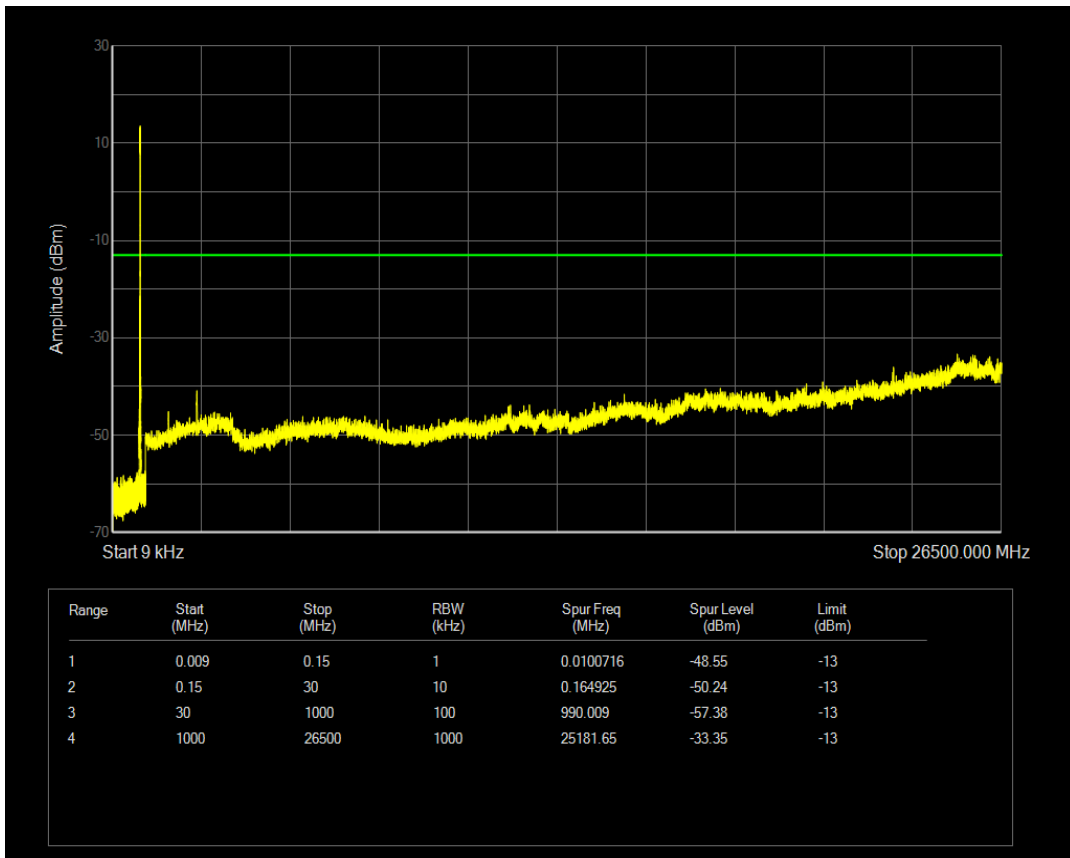

Band5 QPSK BW=10MHz Channel=20525 RB Size=50 Position=#0

Band5 QAM16 BW=10MHz Channel=20525 RB Size=1 Position=#0

Band5 QAM16 BW=10MHz Channel=20525 RB Size=50 Position=#0

Band5 QPSK BW=10MHz Channel=20600 RB Size=1 Position=#0

Band5 QPSK BW=10MHz Channel=20600 RB Size=50 Position=#0

Band5 QAM16 BW=10MHz Channel=20600 RB Size=1 Position=#0

Band5 QAM16 BW=10MHz Channel=20600 RB Size=50 Position=#0

Band66 QPSK BW=1.4MHz Channel=131979 RB Size=1 Position=#0