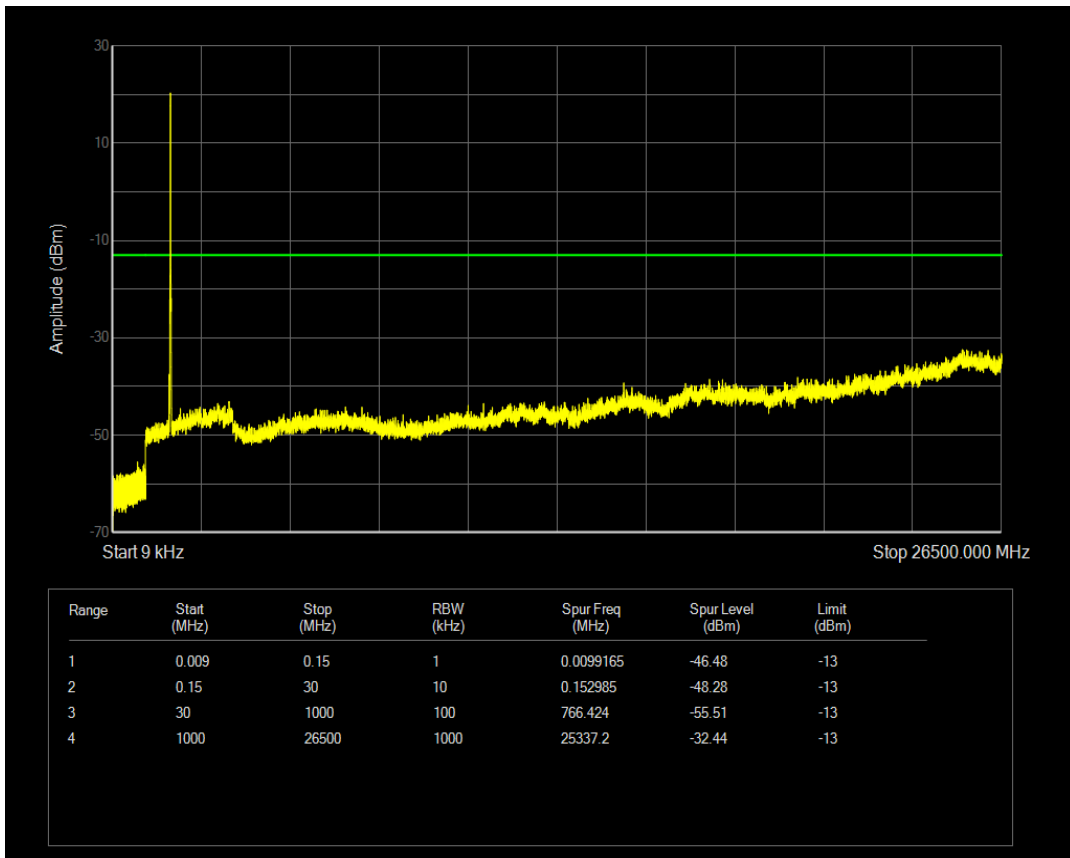

Band66 QAM16 BW=10MHz Channel=132322 RB Size=50 Position=#0

Band66 QPSK BW=10MHz Channel=132622 RB Size=1 Position=#0