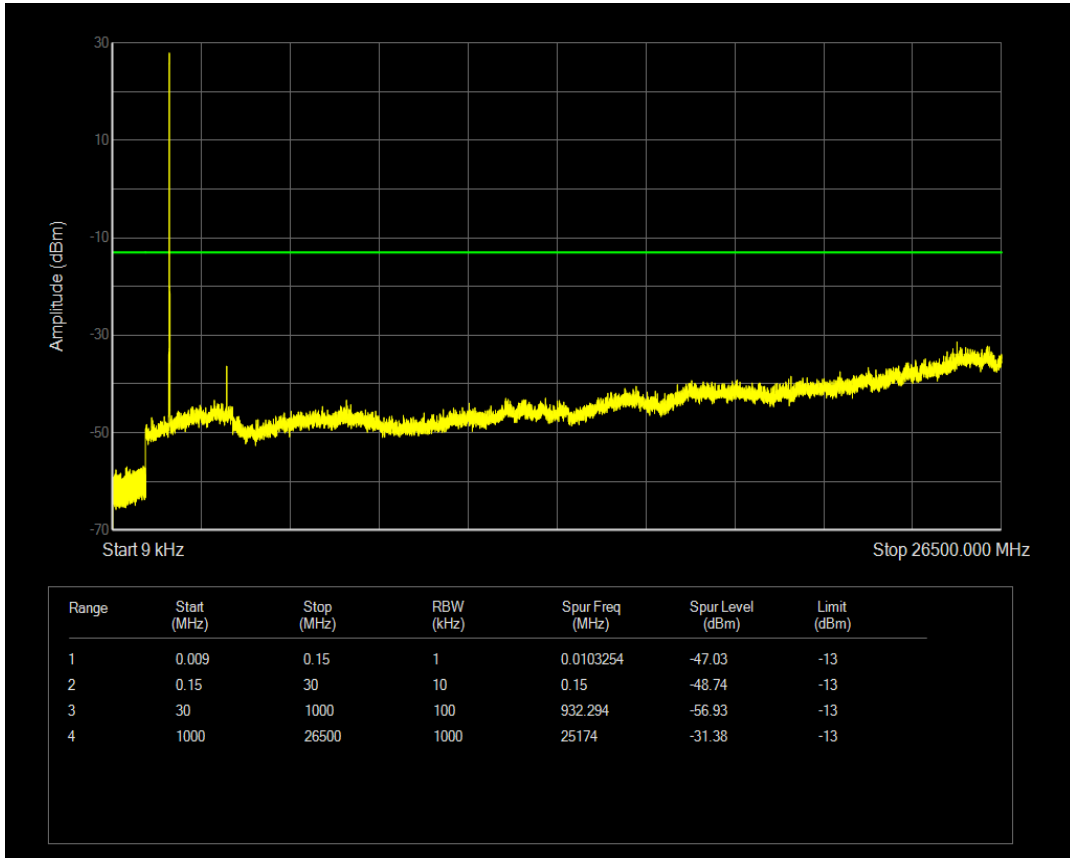

Band66 QPSK BW=5MHz Channel=132647 RB Size=25 Position=#0

Band66 QAM16 BW=5MHz Channel=132647 RB Size=1 Position=#0

Band66 QAM16 BW=5MHz Channel=132647 RB Size=25 Position=#0

Band66 QPSK BW=10MHz Channel=132022 RB Size=1 Position=#0