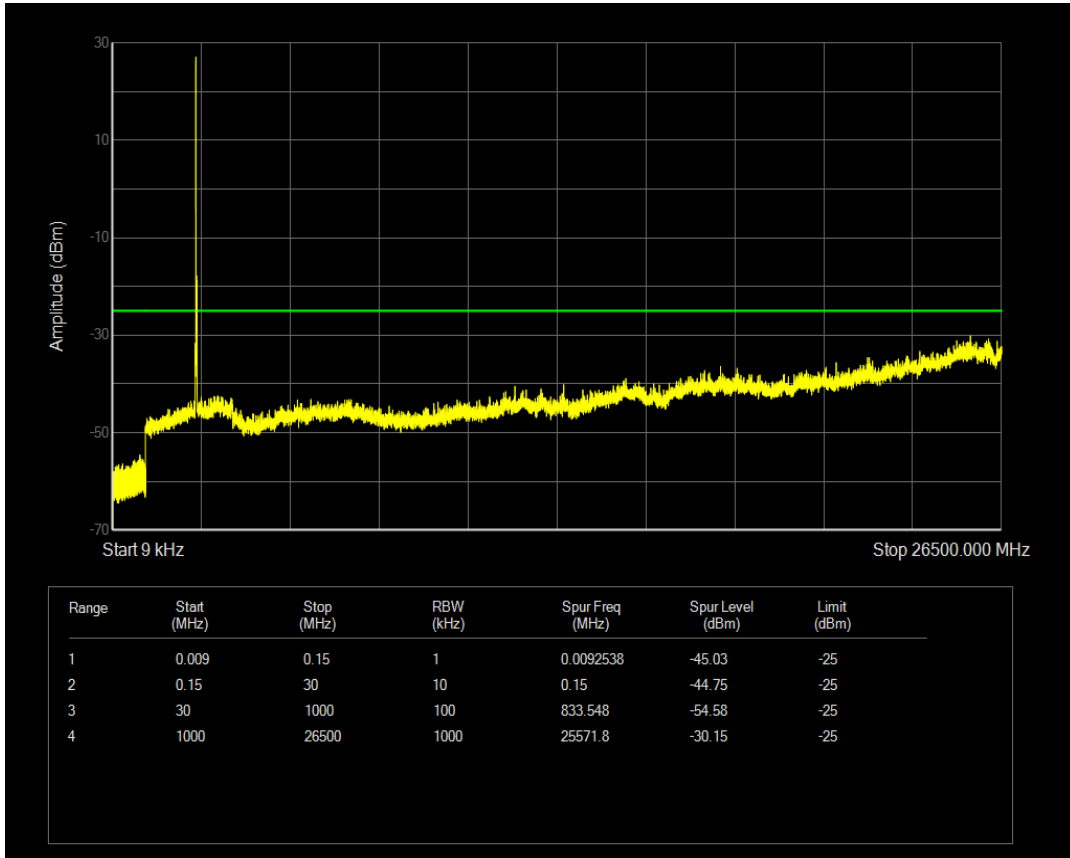

Band66 QPSK BW=1.4MHz Channel=132665 RB Size=6 Position=#0

Band66 QAM16 BW=1.4MHz Channel=132665 RB Size=1 Position=#0

Band66 QAM16 BW=1.4MHz Channel=132665 RB Size=6 Position=#0

Band7 QPSK BW=20MHz Channel=20850 RB Size=1 Position=#0

Band7 QPSK BW=20MHz Channel=20850 RB Size=100 Position=#0

Band7 QAM16 BW=20MHz Channel=20850 RB Size=1 Position=#0

Band7 QAM16 BW=20MHz Channel=20850 RB Size=100 Position=#0

Band7 QPSK BW=20MHz Channel=21100 RB Size=1 Position=#0