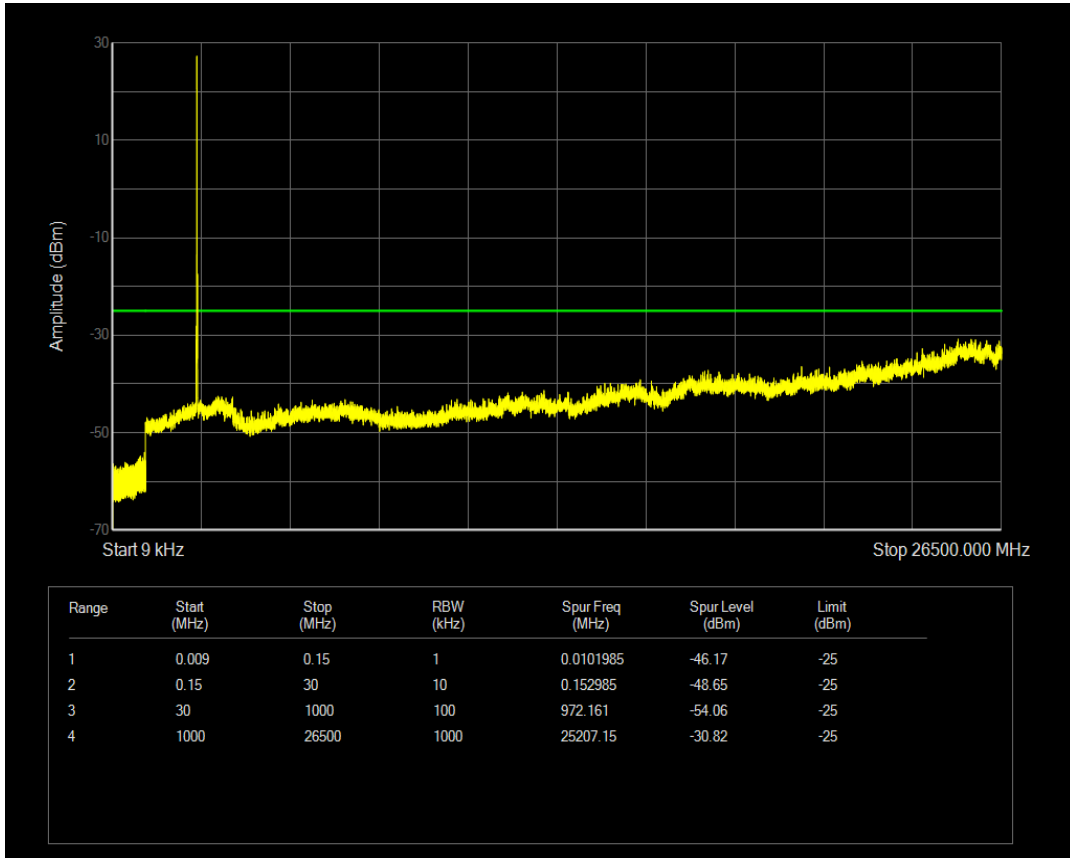

Band7 QAM16 BW=10MHz Channel=21100 RB Size=1 Position=#0

Band7 QAM16 BW=10MHz Channel=21100 RB Size=50 Position=#0