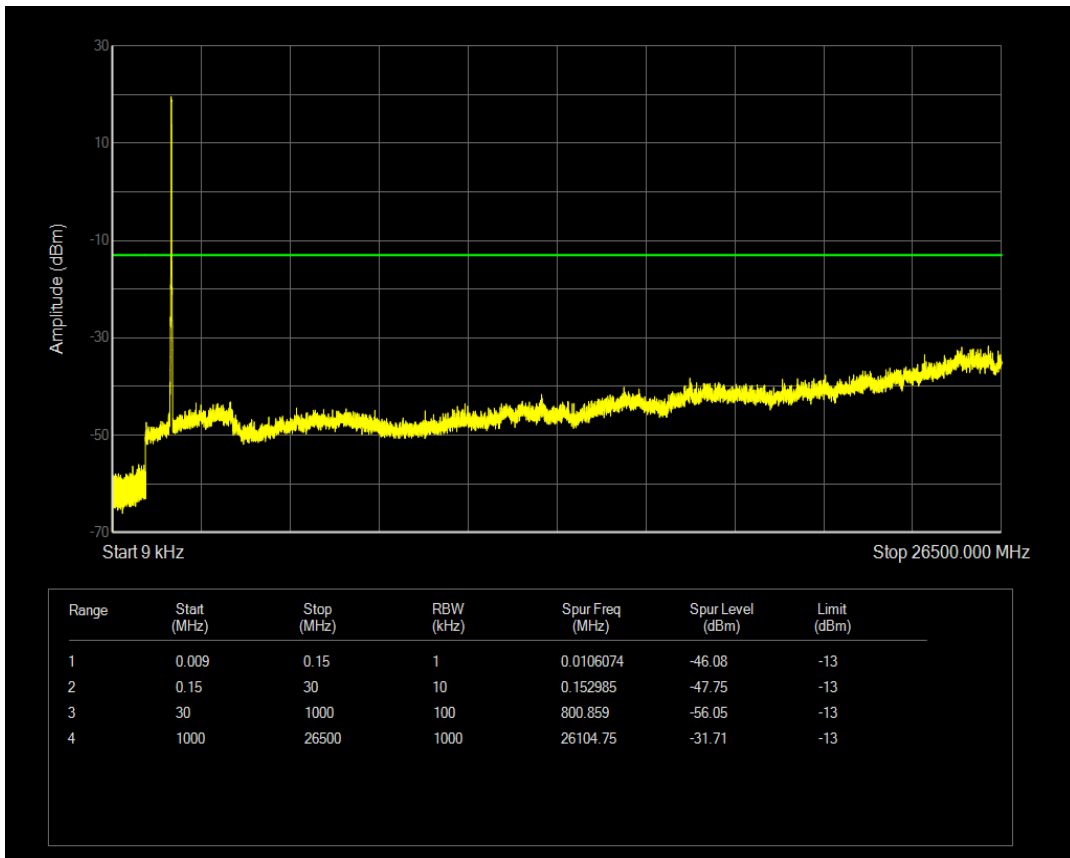

Band66 QPSK BW=15MHz Channel=132597 RB Size=75 Position=#0

Band66 QAM16 BW=15MHz Channel=132597 RB Size=1 Position=#0