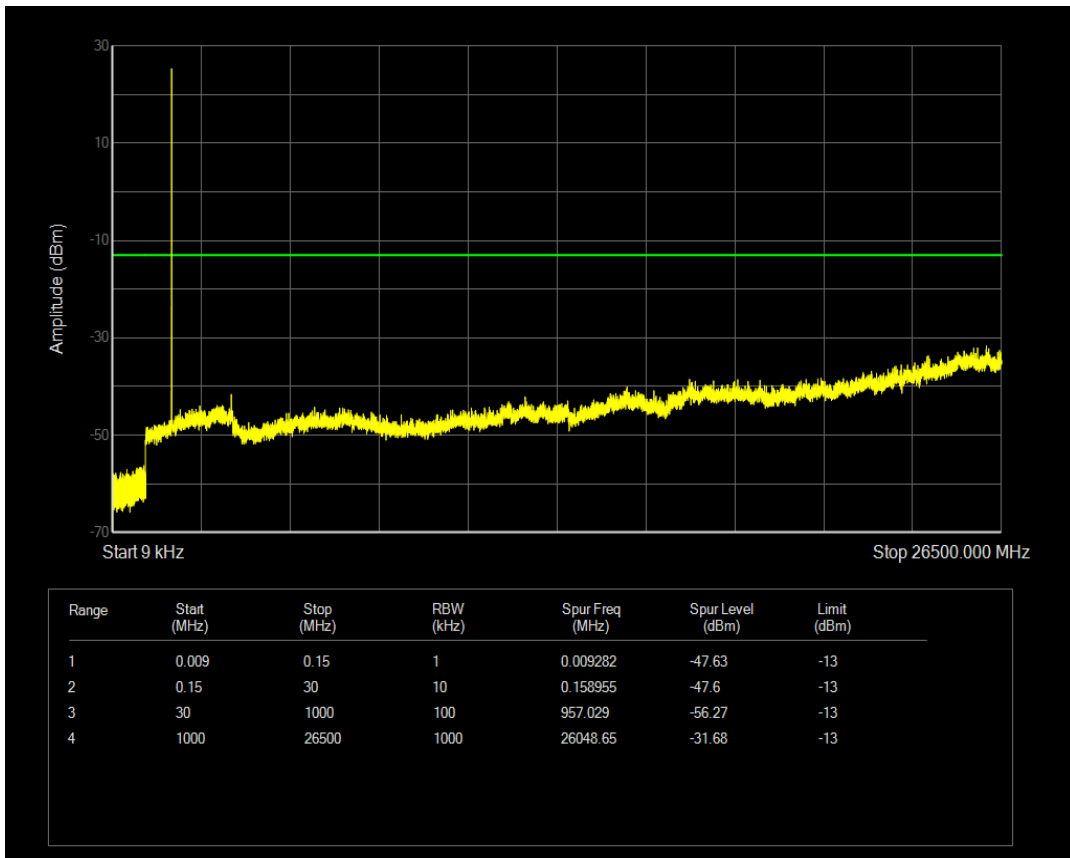

Band66 QPSK BW=1.4MHz Channel=132665 RB Size=6 Position=#0

Band66 QAM16 BW=1.4MHz Channel=132665 RB Size=1 Position=#0