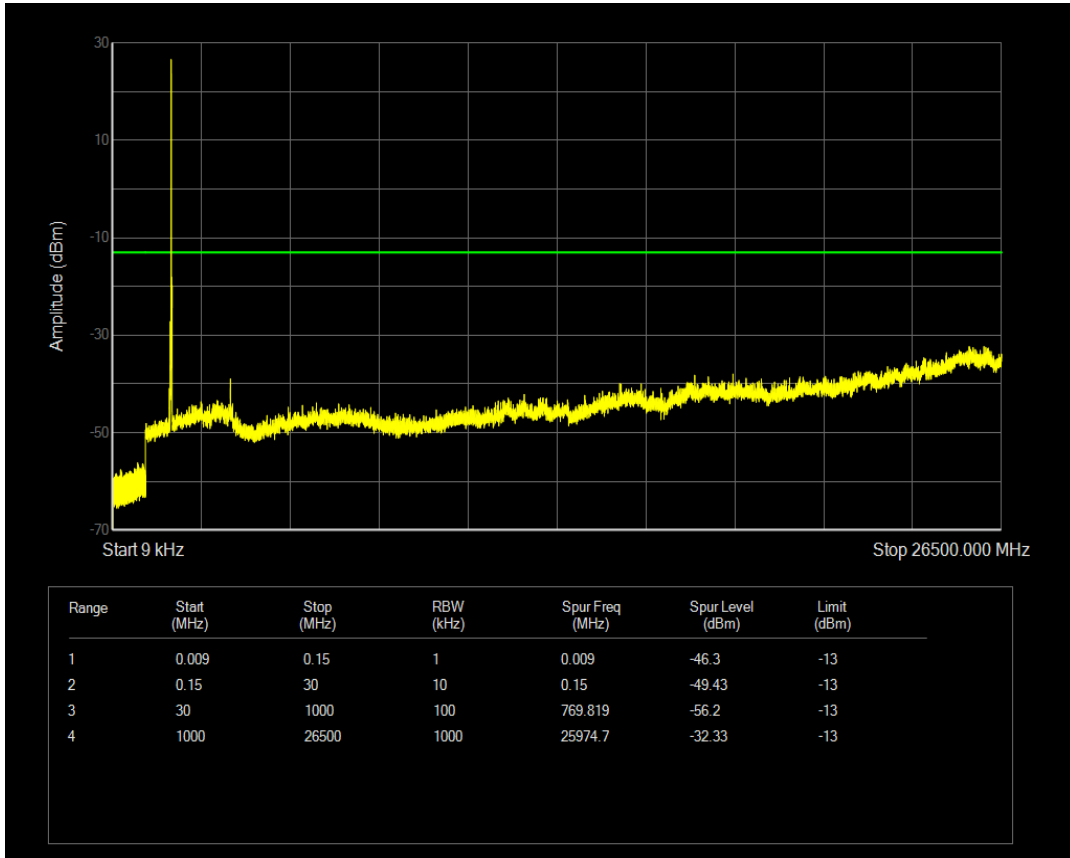

Band66 QPSK BW=15MHz Channel=132322 RB Size=75 Position=#0

Band66 QAM16 BW=15MHz Channel=132322 RB Size=1 Position=#0

Band66 QAM16 BW=15MHz Channel=132322 RB Size=75 Position=#0

Band66 QPSK BW=15MHz Channel=132597 RB Size=1 Position=#0