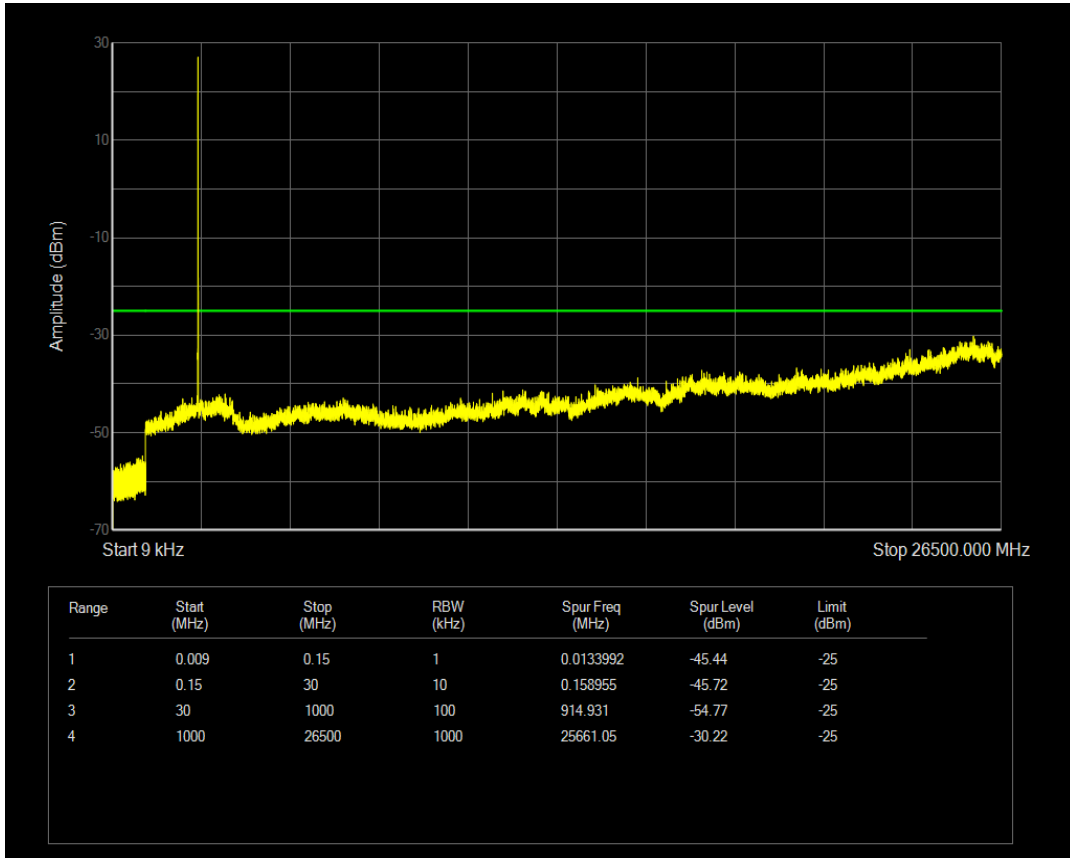

Band7 QAM16 BW=5MHz Channel=21425 RB Size=1 Position=#0

Band7 QAM16 BW=5MHz Channel=21425 RB Size=25 Position=#0