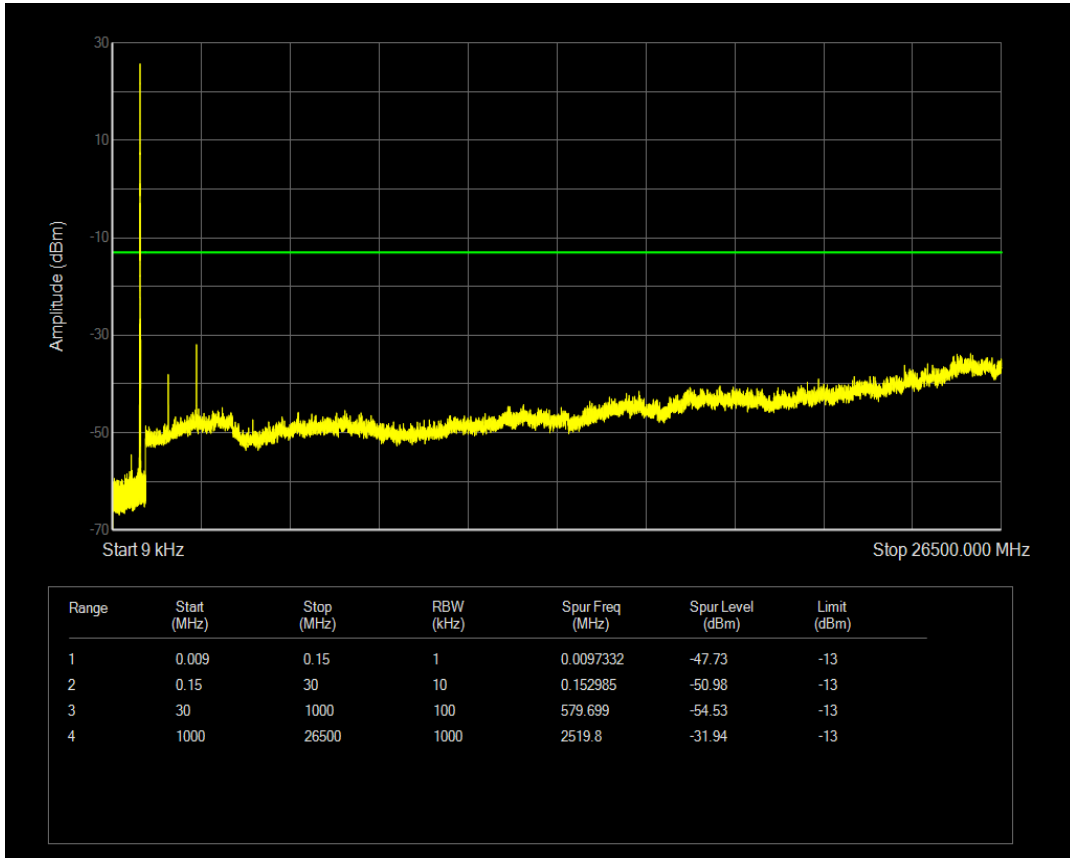

Band5 QPSK BW=10MHz Channel=20525 RB Size=50 Position=#0

Band5 QAM16 BW=10MHz Channel=20525 RB Size=1 Position=#0

Band5 QAM16 BW=10MHz Channel=20525 RB Size=50 Position=#0

Band5 QPSK BW=10MHz Channel=20600 RB Size=1 Position=#0

Band5 QPSK BW=10MHz Channel=20600 RB Size=50 Position=#0

Band5 QAM16 BW=10MHz Channel=20600 RB Size=1 Position=#0

Band5 QAM16 BW=10MHz Channel=20600 RB Size=50 Position=#0

Band66 QPSK BW=1.4MHz Channel=131979 RB Size=1 Position=#0