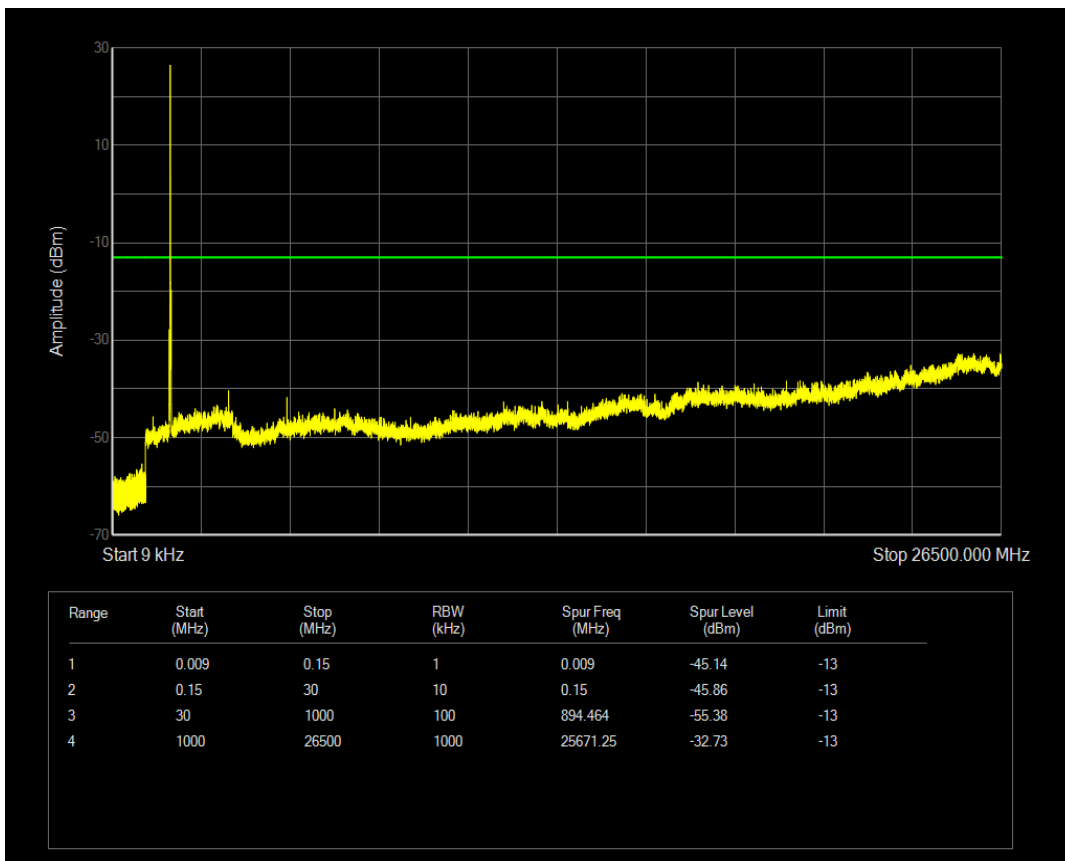

Band66 QAM16 BW=15MHz Channel=132322 RB Size=1 Position=#0

Band66 QAM16 BW=15MHz Channel=132322 RB Size=75 Position=#0