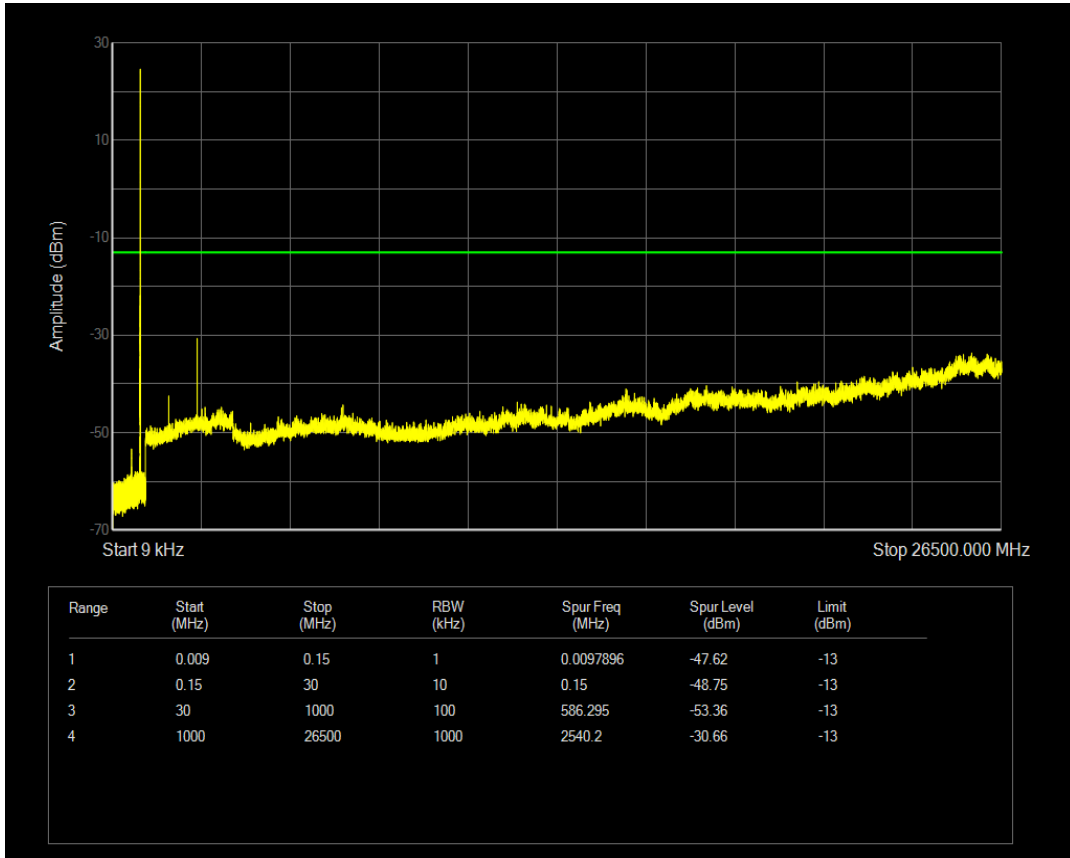

Band5 QPSK BW=3MHz Channel=20525 RB Size=15 Position=#0

Band5 QAM16 BW=3MHz Channel=20525 RB Size=1 Position=#0

Band5 QAM16 BW=3MHz Channel=20525 RB Size=15 Position=#0

Band5 QPSK BW=3MHz Channel=20635 RB Size=1 Position=#0

Band5 QPSK BW=3MHz Channel=20635 RB Size=15 Position=#0

Band5 QAM16 BW=3MHz Channel=20635 RB Size=1 Position=#0

Band5 QAM16 BW=3MHz Channel=20635 RB Size=15 Position=#0

Band5 QPSK BW=5MHz Channel=20425 RB Size=1 Position=#0