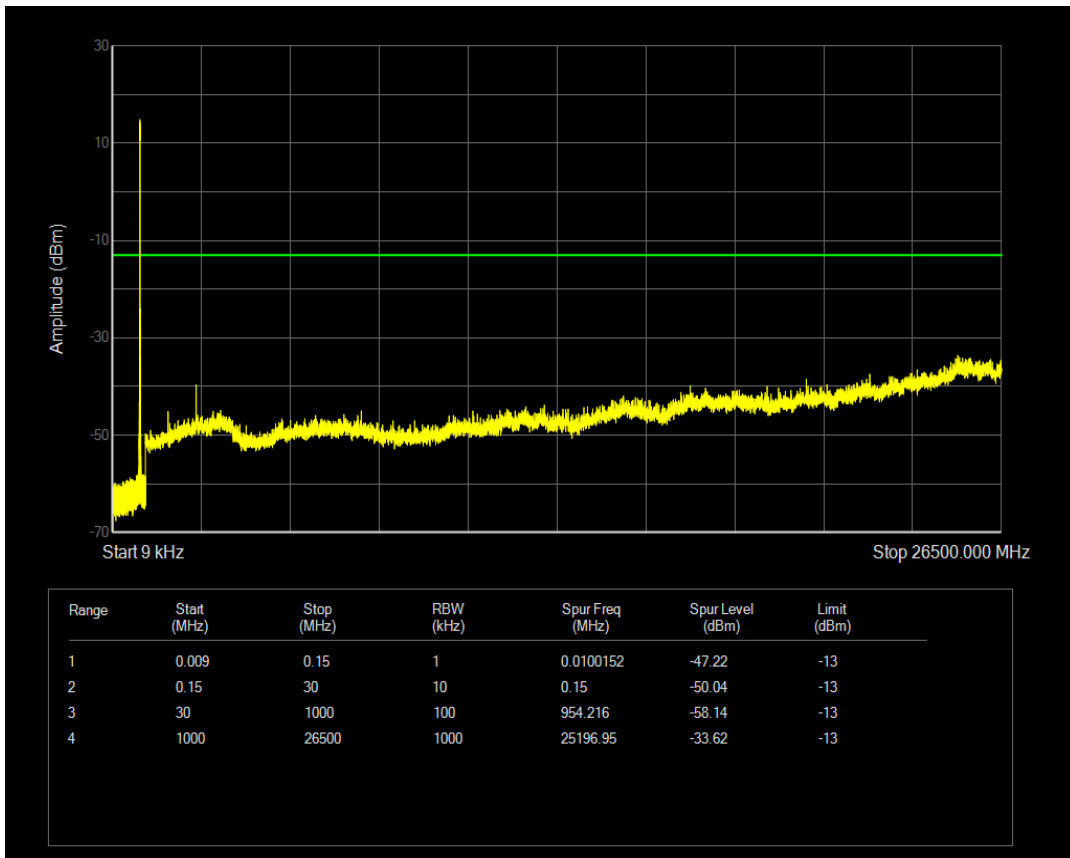

Band5 QPSK BW=5MHz Channel=20425 RB Size=25 Position=#0

Band5 QAM16 BW=5MHz Channel=20425 RB Size=1 Position=#0

Band5 QAM16 BW=5MHz Channel=20425 RB Size=25 Position=#0

Band5 QPSK BW=5MHz Channel=20525 RB Size=1 Position=#0

Band5 QPSK BW=5MHz Channel=20525 RB Size=25 Position=#0

Band5 QAM16 BW=5MHz Channel=20525 RB Size=1 Position=#0

Band5 QAM16 BW=5MHz Channel=20525 RB Size=25 Position=#0

Band5 QPSK BW=5MHz Channel=20625 RB Size=1 Position=#0