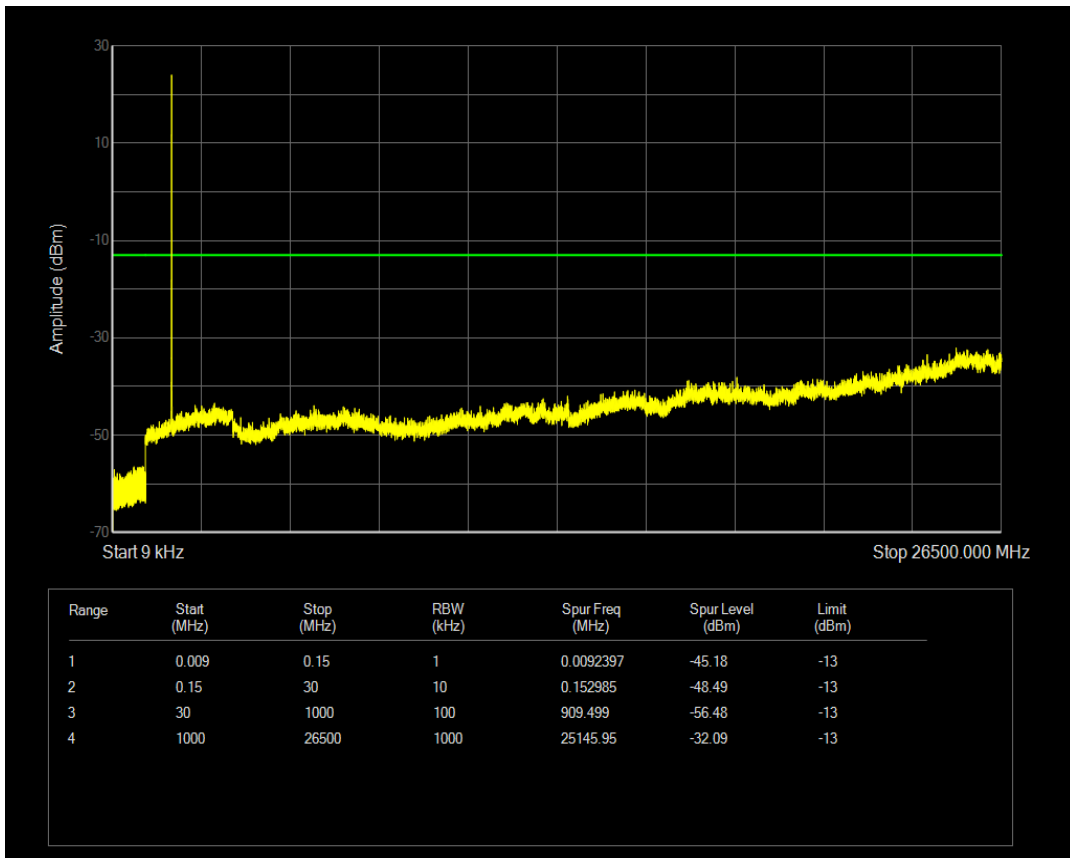

Band66 QPSK BW=3MHz Channel=132657 RB Size=15 Position=#0

Band66 QAM16 BW=3MHz Channel=132657 RB Size=1 Position=#0