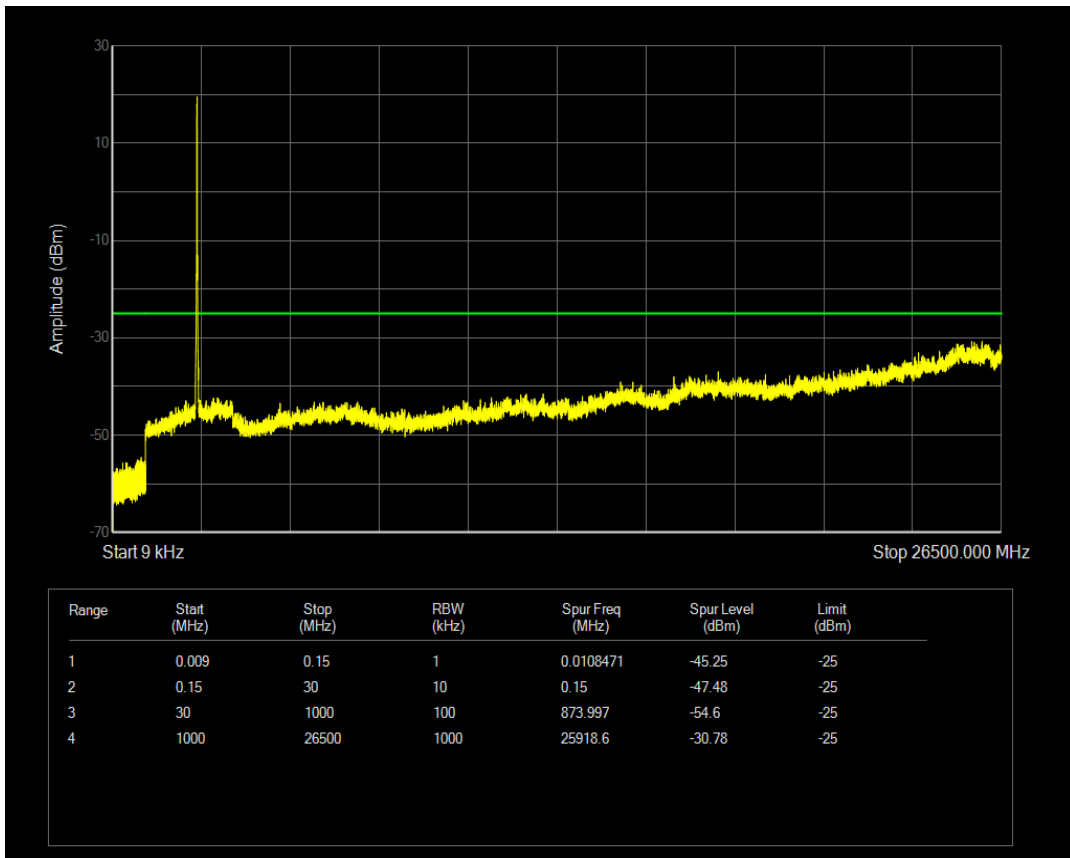

Band7 QAM16 BW=15MHz Channel=21100 RB Size=75 Position=#0

Band7 QPSK BW=15MHz Channel=21375 RB Size=1 Position=#0