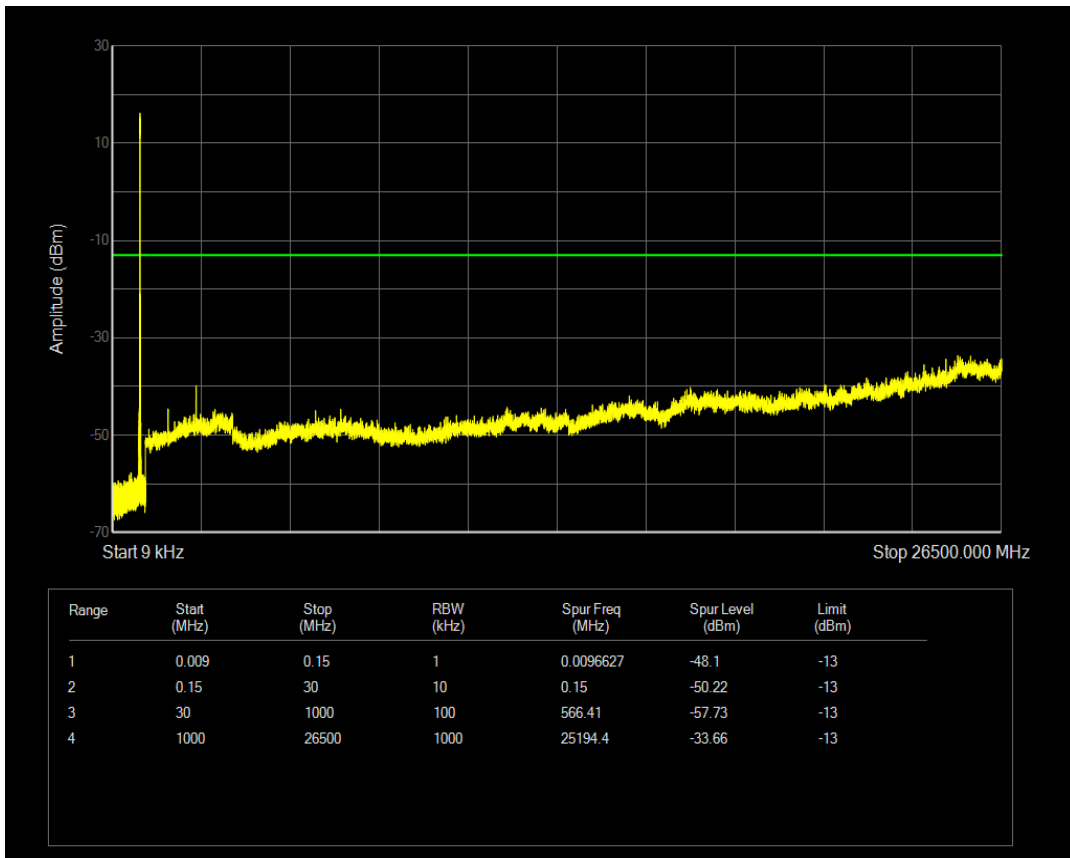

Band5 QPSK BW=5MHz Channel=20425 RB Size=25 Position=#0

Band5 QAM16 BW=5MHz Channel=20425 RB Size=1 Position=#0

Band5 QAM16 BW=5MHz Channel=20425 RB Size=25 Position=#0

Band5 QPSK BW=5MHz Channel=20525 RB Size=1 Position=#0

Band5 QPSK BW=5MHz Channel=20525 RB Size=25 Position=#0

Band5 QAM16 BW=5MHz Channel=20525 RB Size=1 Position=#0

Band5 QAM16 BW=5MHz Channel=20525 RB Size=25 Position=#0

Band5 QPSK BW=5MHz Channel=20625 RB Size=1 Position=#0