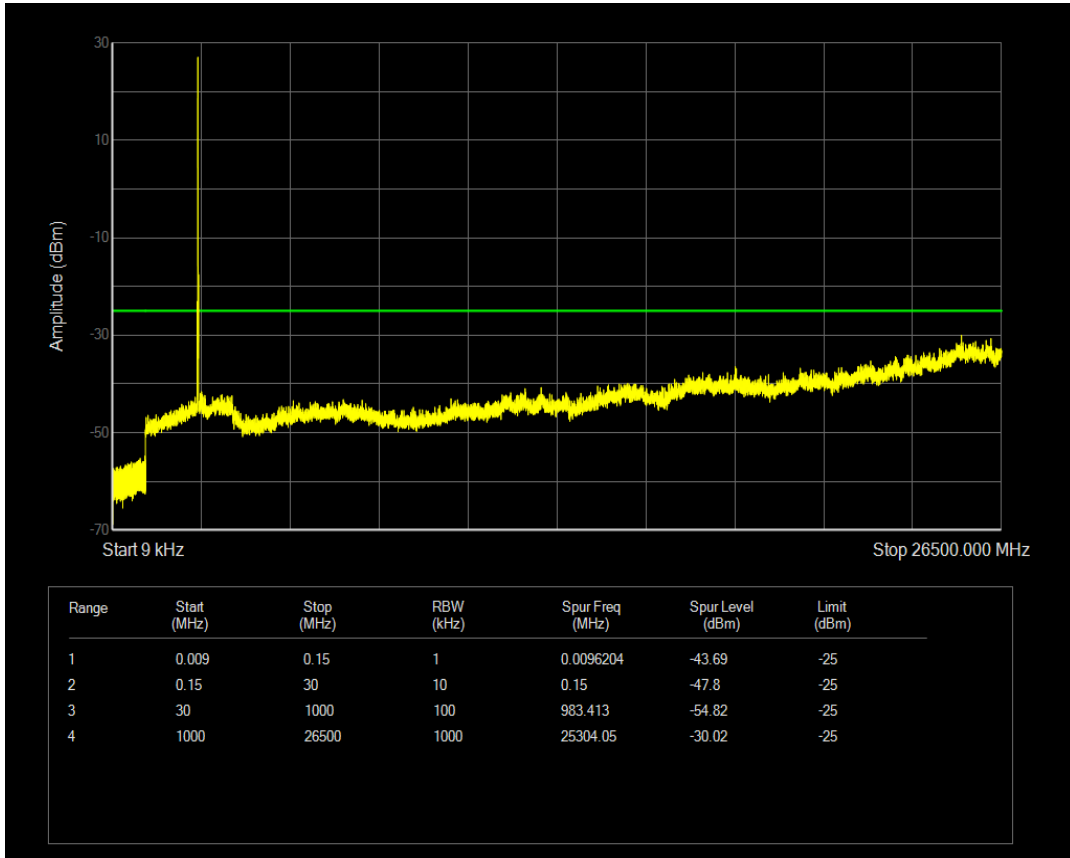

Band7 QPSK BW=10MHz Channel=20800 RB Size=50 Position=#0

Band7 QAM16 BW=10MHz Channel=20800 RB Size=1 Position=#0

Band7 QAM16 BW=10MHz Channel=20800 RB Size=50 Position=#0

Band7 QPSK BW=10MHz Channel=21100 RB Size=1 Position=#0

Band7 QPSK BW=10MHz Channel=21100 RB Size=50 Position=#0

Band7 QAM16 BW=10MHz Channel=21100 RB Size=1 Position=#0

Band7 QAM16 BW=10MHz Channel=21100 RB Size=50 Position=#0

Band7 QPSK BW=10MHz Channel=21400 RB Size=1 Position=#0