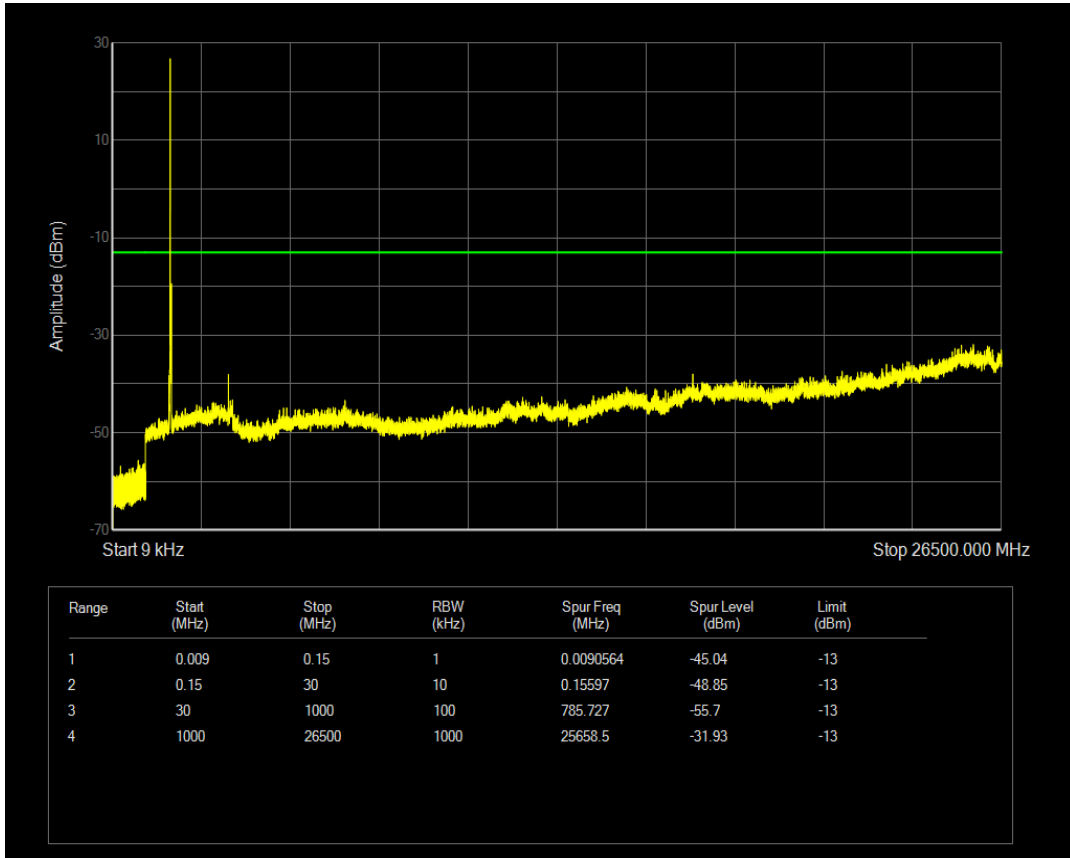

Band66 QAM16 BW=20MHz Channel=132322 RB Size=1 Position=#0

Band66 QAM16 BW=20MHz Channel=132322 RB Size=100 Position=#0