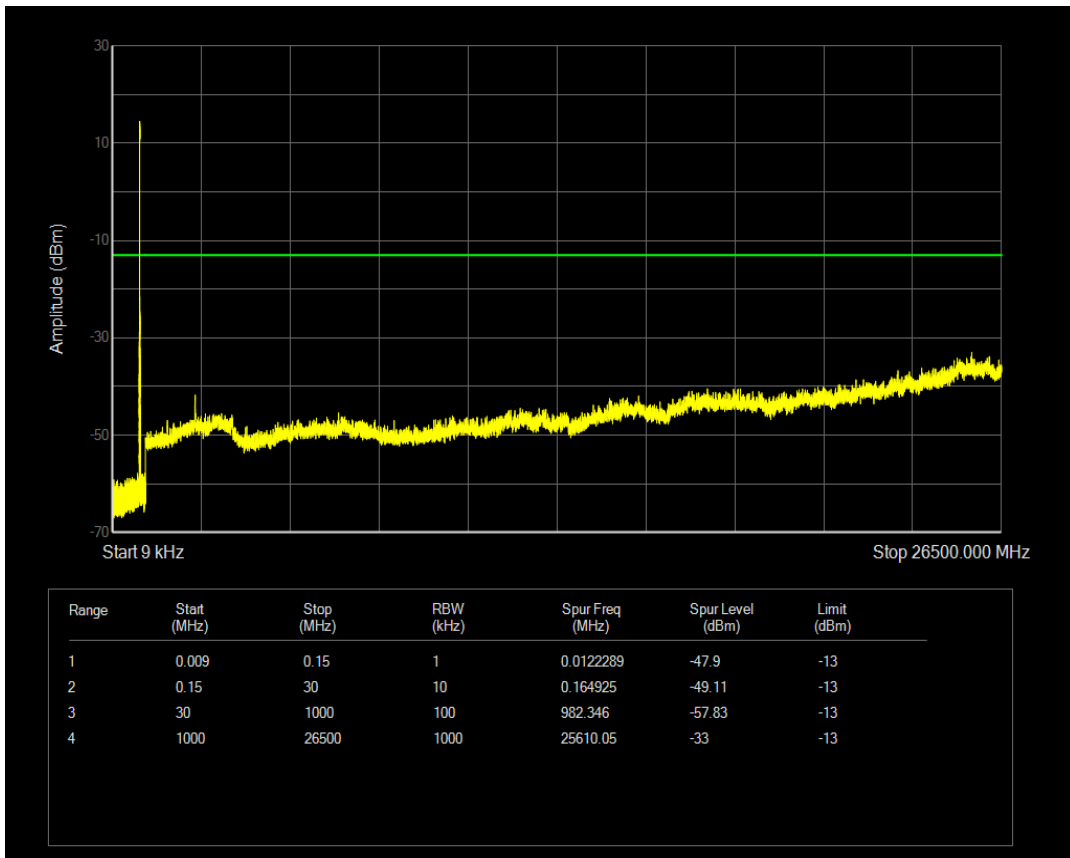

Band5 QPSK BW=3MHz Channel=20635 RB Size=15 Position=#0

Band5 QAM16 BW=3MHz Channel=20635 RB Size=1 Position=#0

Band5 QAM16 BW=3MHz Channel=20635 RB Size=15 Position=#0

Band5 QPSK BW=5MHz Channel=20425 RB Size=1 Position=#0

Band5 QPSK BW=5MHz Channel=20425 RB Size=25 Position=#0

Band5 QAM16 BW=5MHz Channel=20425 RB Size=1 Position=#0

Band5 QAM16 BW=5MHz Channel=20425 RB Size=25 Position=#0

Band5 QPSK BW=5MHz Channel=20525 RB Size=1 Position=#0