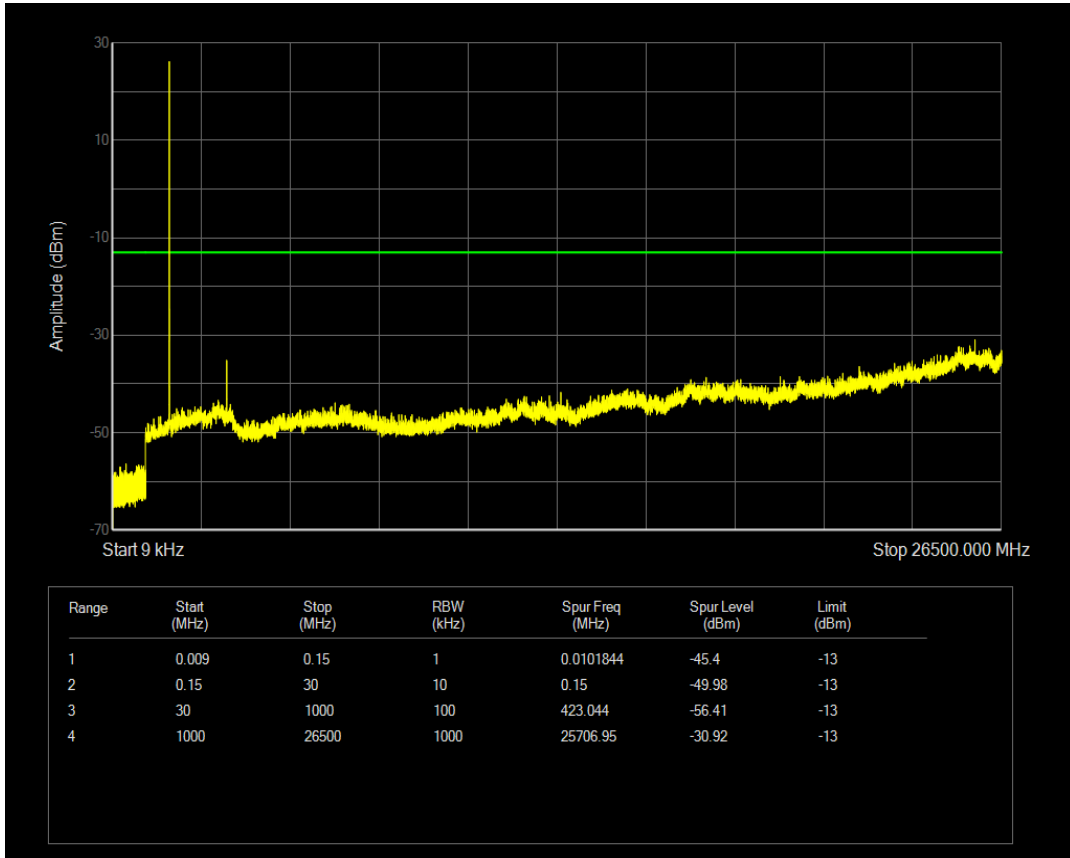

Band5 QPSK BW=10MHz Channel=20525 RB Size=50 Position=#0

Band5 QAM16 BW=10MHz Channel=20525 RB Size=1 Position=#0

Band5 QAM16 BW=10MHz Channel=20525 RB Size=50 Position=#0

Band5 QPSK BW=10MHz Channel=20600 RB Size=1 Position=#0

Band5 QPSK BW=10MHz Channel=20600 RB Size=50 Position=#0

Band5 QAM16 BW=10MHz Channel=20600 RB Size=1 Position=#0

Band5 QAM16 BW=10MHz Channel=20600 RB Size=50 Position=#0

Band66 QPSK BW=1.4MHz Channel=131979 RB Size=1 Position=#0