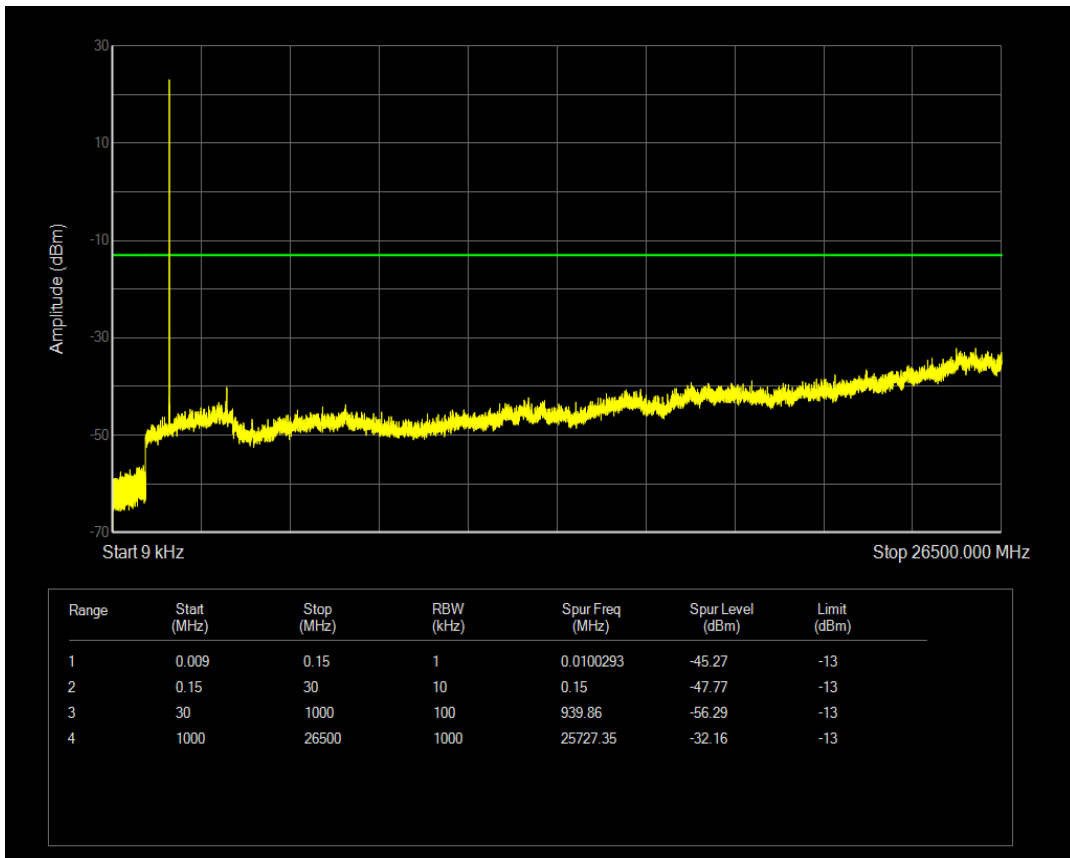

Band66 QPSK BW=3MHz Channel=131987 RB Size=15 Position=#0

Band66 QAM16 BW=3MHz Channel=131987 RB Size=1 Position=#0