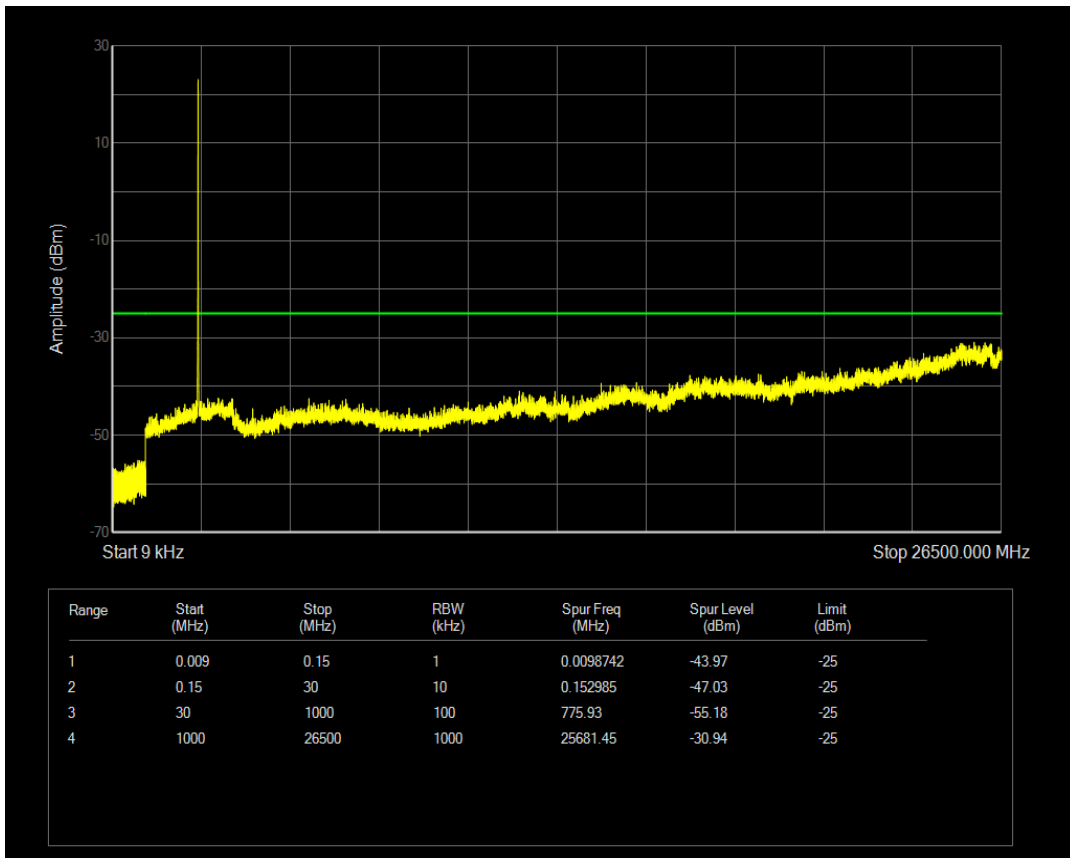

Band7 QAM16 BW=5MHz Channel=21425 RB Size=25 Position=#0

Band7 QPSK BW=10MHz Channel=20800 RB Size=1 Position=#0