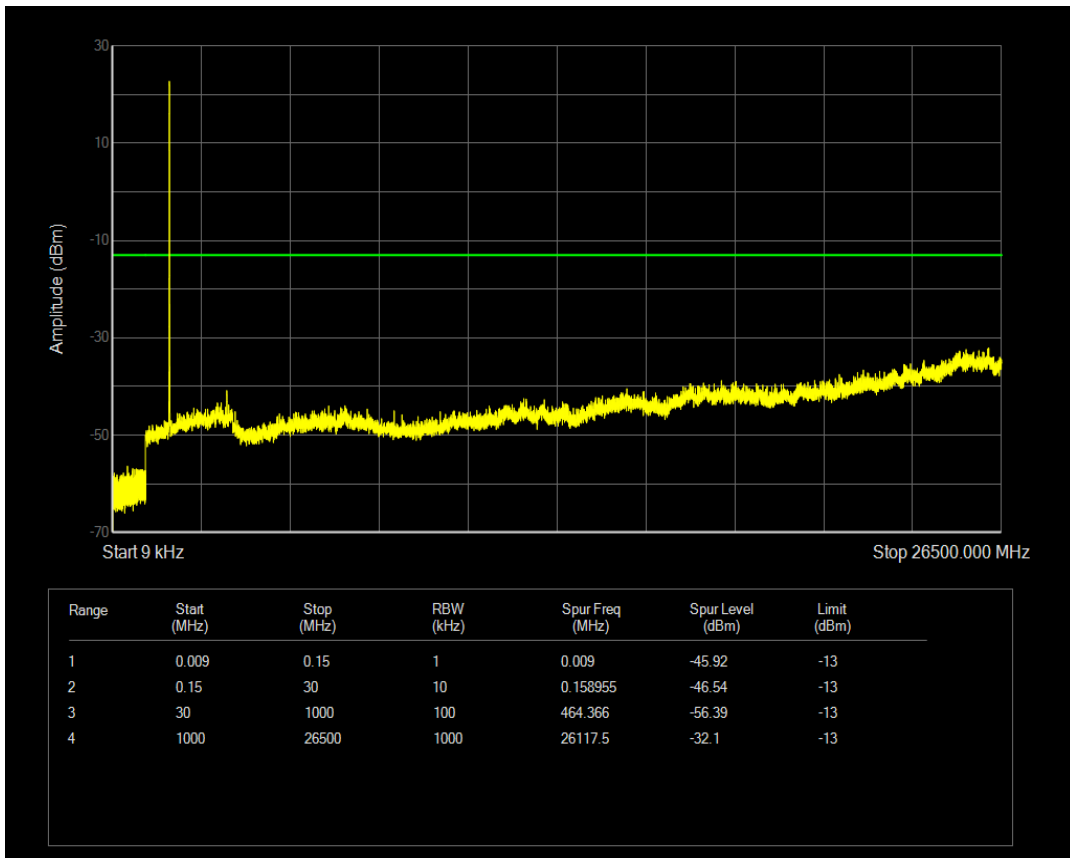

Band66 QAM16 BW=5MHz Channel=131997 RB Size=25 Position=#0

Band66 QPSK BW=5MHz Channel=132322 RB Size=1 Position=#0