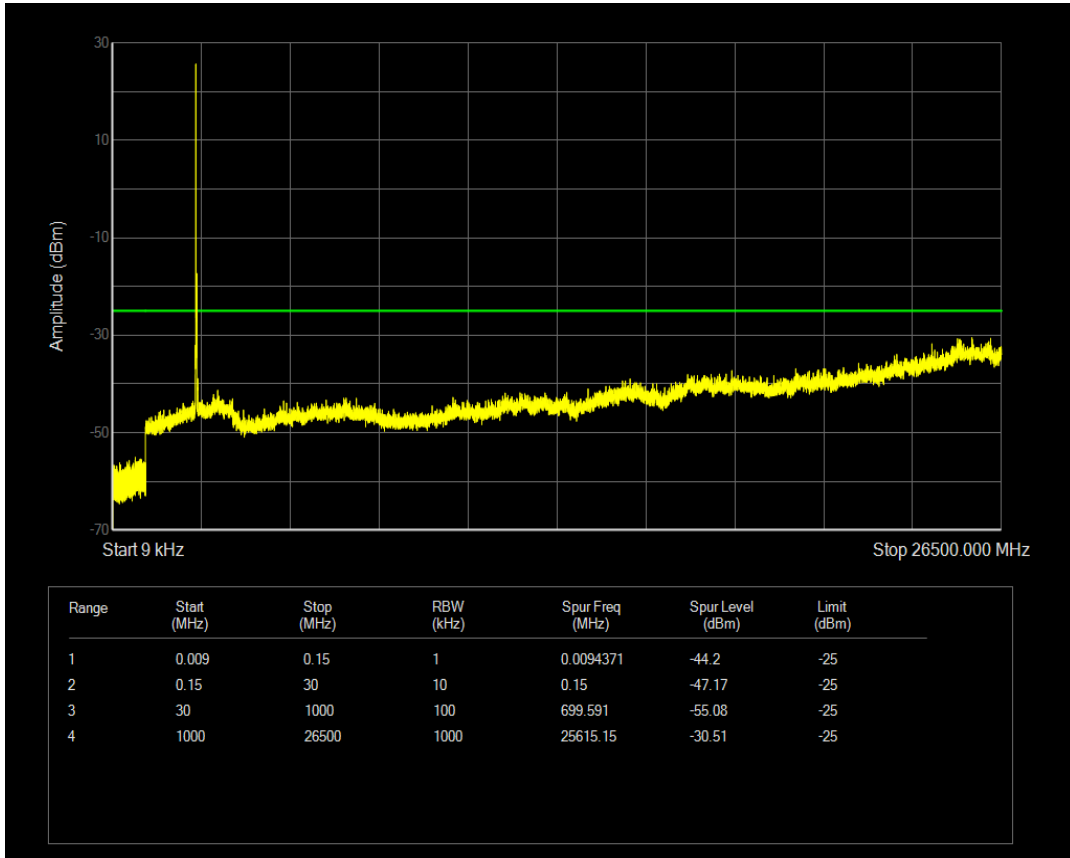

Band7 QAM16 BW=15MHz Channel=20825 RB Size=1 Position=#0

Band7 QAM16 BW=15MHz Channel=20825 RB Size=75 Position=#0