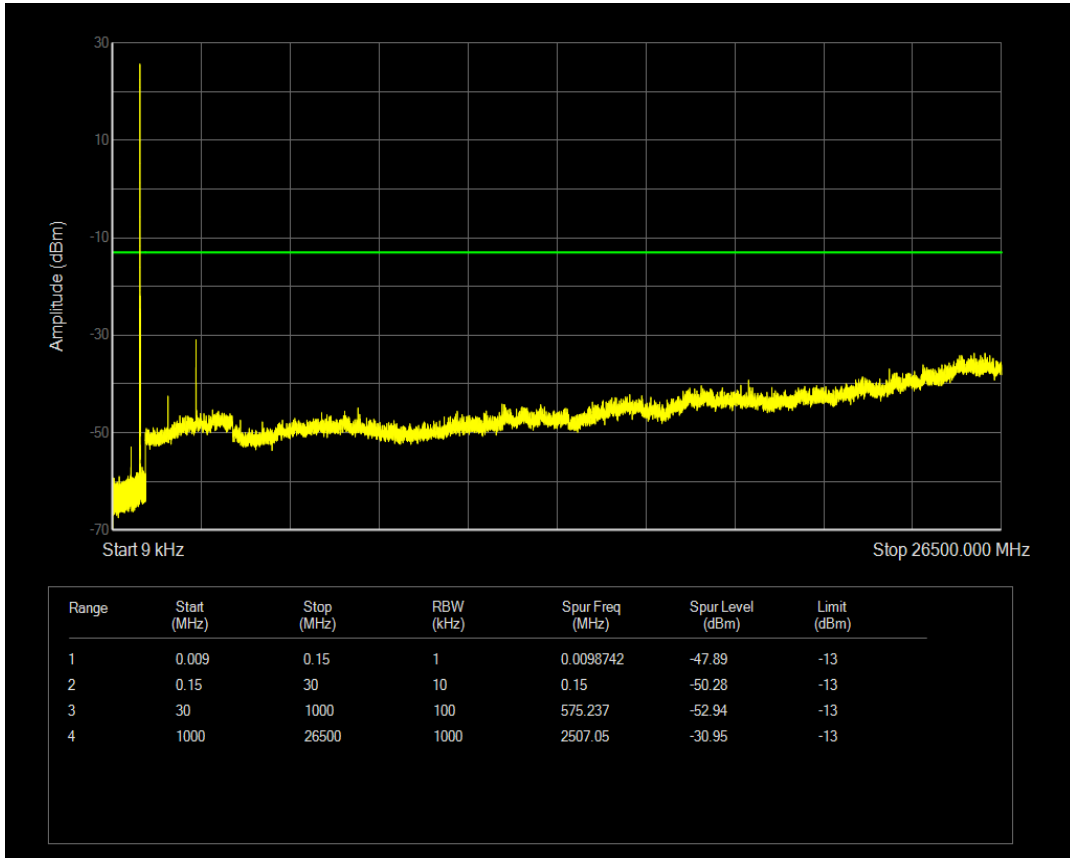

Band5 QPSK BW=1.4MHz Channel=20643 RB Size=6 Position=#0

Band5 QAM16 BW=1.4MHz Channel=20643 RB Size=1 Position=#0

Band5 QAM16 BW=1.4MHz Channel=20643 RB Size=6 Position=#0

Band5 QPSK BW=3MHz Channel=20415 RB Size=1 Position=#0

Band5 QPSK BW=3MHz Channel=20415 RB Size=15 Position=#0

Band5 QAM16 BW=3MHz Channel=20415 RB Size=1 Position=#0

Band5 QAM16 BW=3MHz Channel=20415 RB Size=15 Position=#0

Band5 QPSK BW=3MHz Channel=20525 RB Size=1 Position=#0

Band5 QPSK BW=3MHz Channel=20525 RB Size=15 Position=#0

Band5 QAM16 BW=3MHz Channel=20525 RB Size=1 Position=#0

Band5 QAM16 BW=3MHz Channel=20525 RB Size=15 Position=#0

Band5 QPSK BW=3MHz Channel=20635 RB Size=1 Position=#0