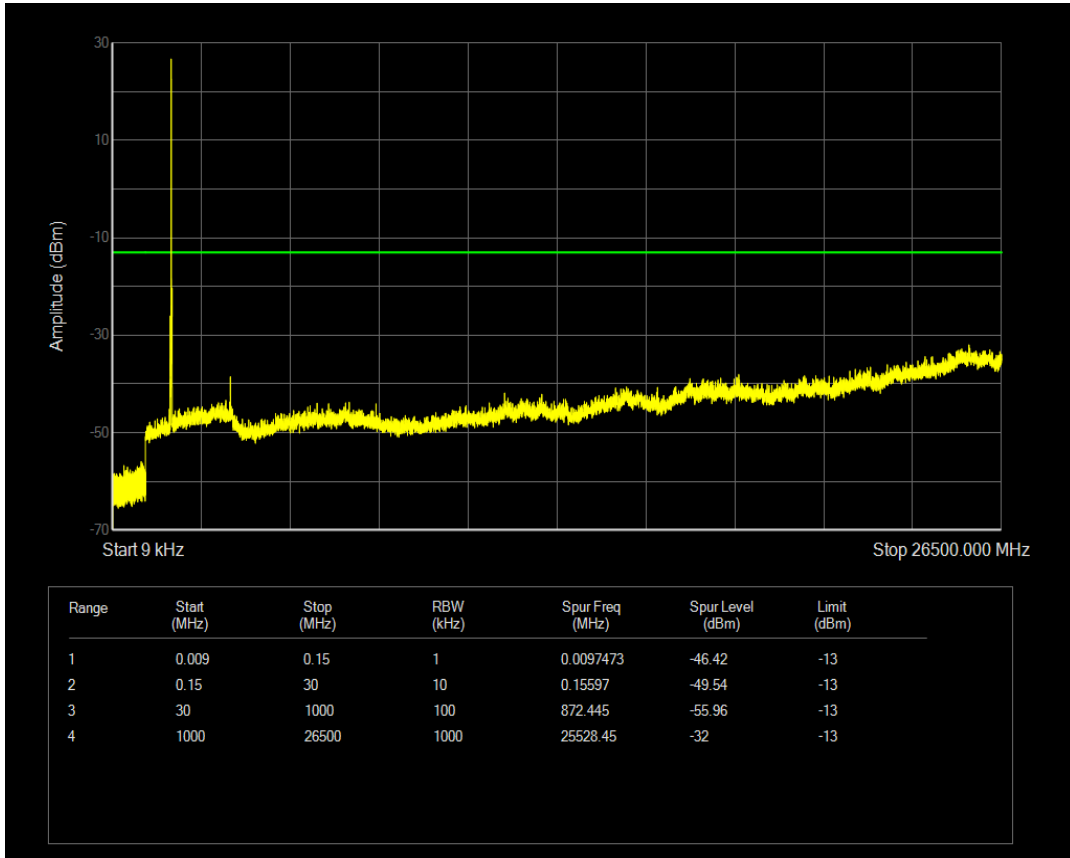

Band66 QAM16 BW=15MHz Channel=132597 RB Size=1 Position=#0

Band66 QAM16 BW=15MHz Channel=132597 RB Size=75 Position=#0