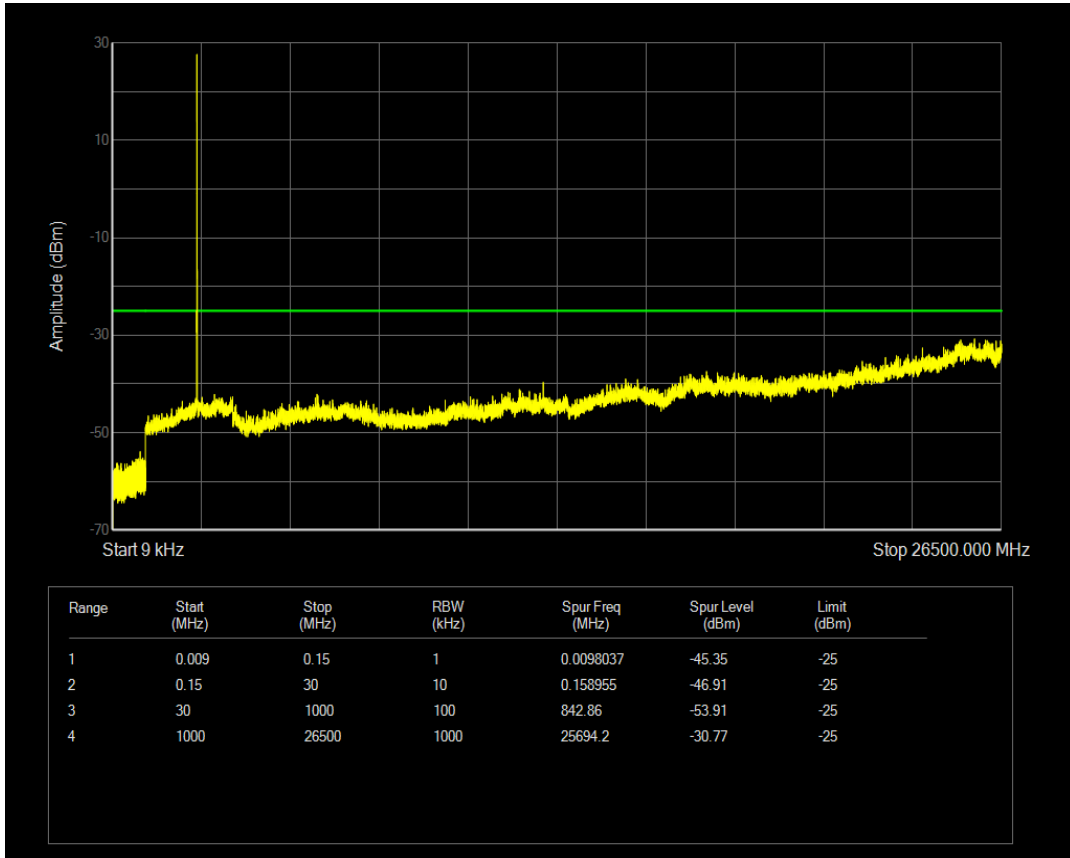

Band7 QPSK BW=5MHz Channel=20775 RB Size=25 Position=#0

Band7 QAM16 BW=5MHz Channel=20775 RB Size=1 Position=#0

Band7 QAM16 BW=5MHz Channel=20775 RB Size=25 Position=#0

Band7 QPSK BW=5MHz Channel=21100 RB Size=1 Position=#0