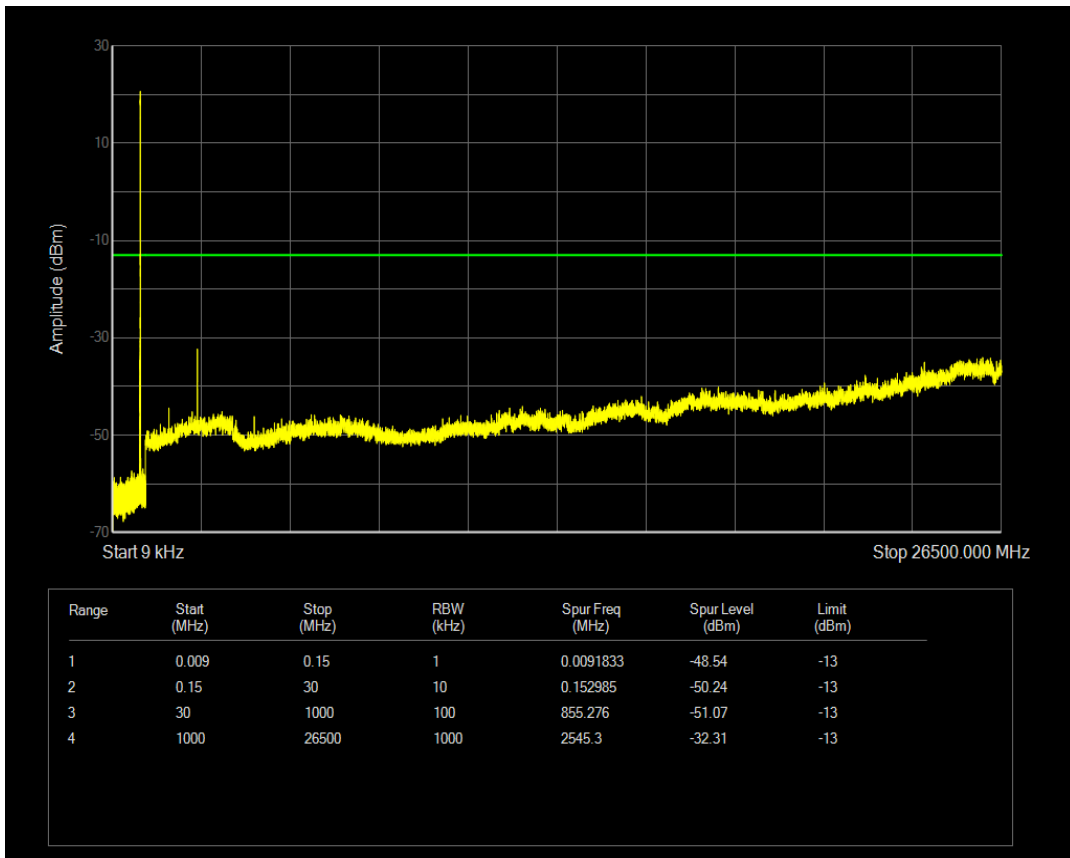

Band5 QPSK BW=1.4MHz Channel=20525 RB Size=6 Position=#0

Band5 QAM16 BW=1.4MHz Channel=20525 RB Size=1 Position=#0

Band5 QAM16 BW=1.4MHz Channel=20525 RB Size=6 Position=#0

Band5 QPSK BW=1.4MHz Channel=20643 RB Size=1 Position=#0

Band5 QPSK BW=1.4MHz Channel=20643 RB Size=6 Position=#0

Band5 QAM16 BW=1.4MHz Channel=20643 RB Size=1 Position=#0

Band5 QAM16 BW=1.4MHz Channel=20643 RB Size=6 Position=#0

Band5 QPSK BW=3MHz Channel=20415 RB Size=1 Position=#0