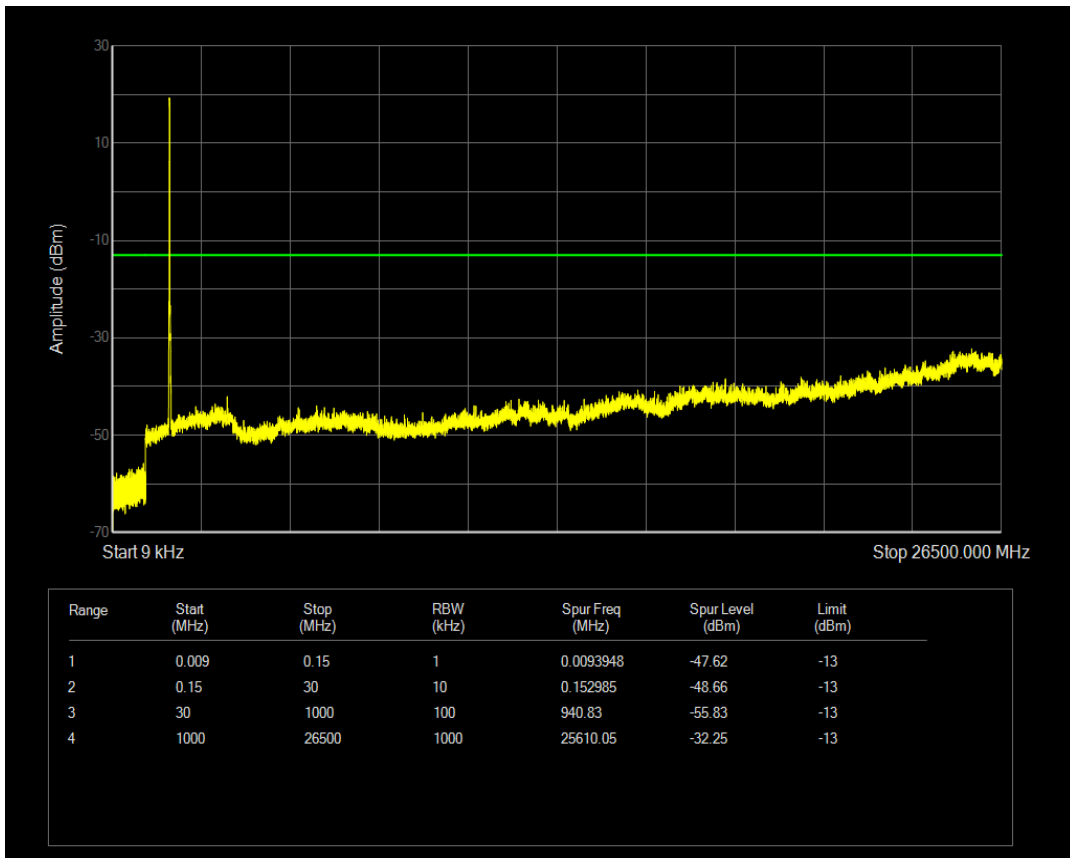

Band66 QPSK BW=15MHz Channel=132047 RB Size=75 Position=#0

Band66 QAM16 BW=15MHz Channel=132047 RB Size=1 Position=#0