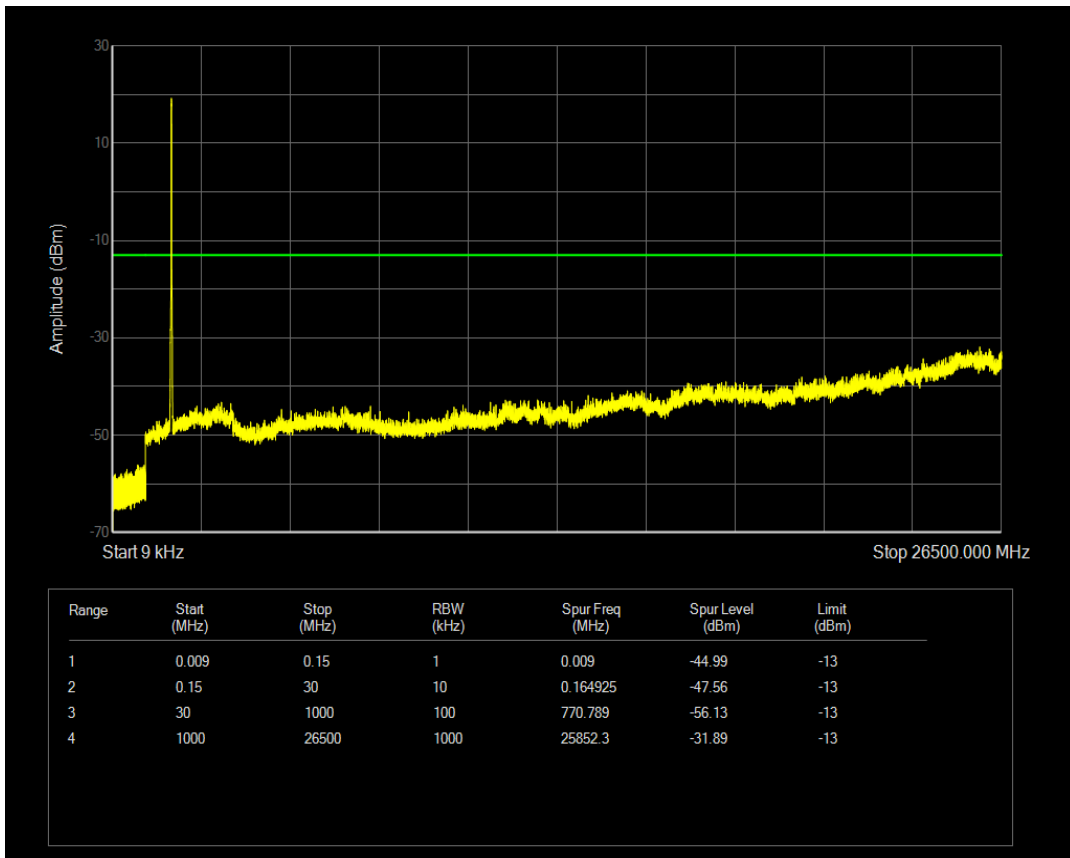

Band66 QAM16 BW=15MHz Channel=132597 RB Size=75 Position=#0

Band66 QPSK BW=20MHz Channel=132072 RB Size=1 Position=#0