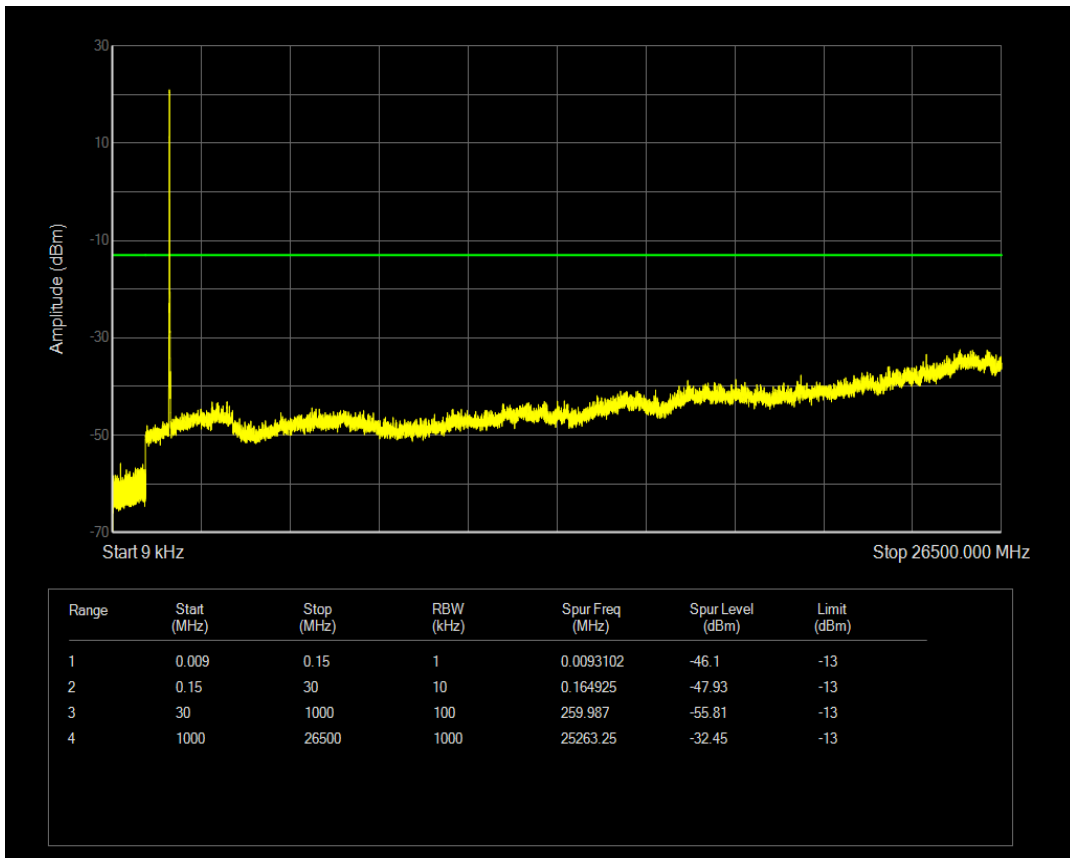

Band66 QPSK BW=10MHz Channel=132022 RB Size=50 Position=#0

Band66 QAM16 BW=10MHz Channel=132022 RB Size=1 Position=#0