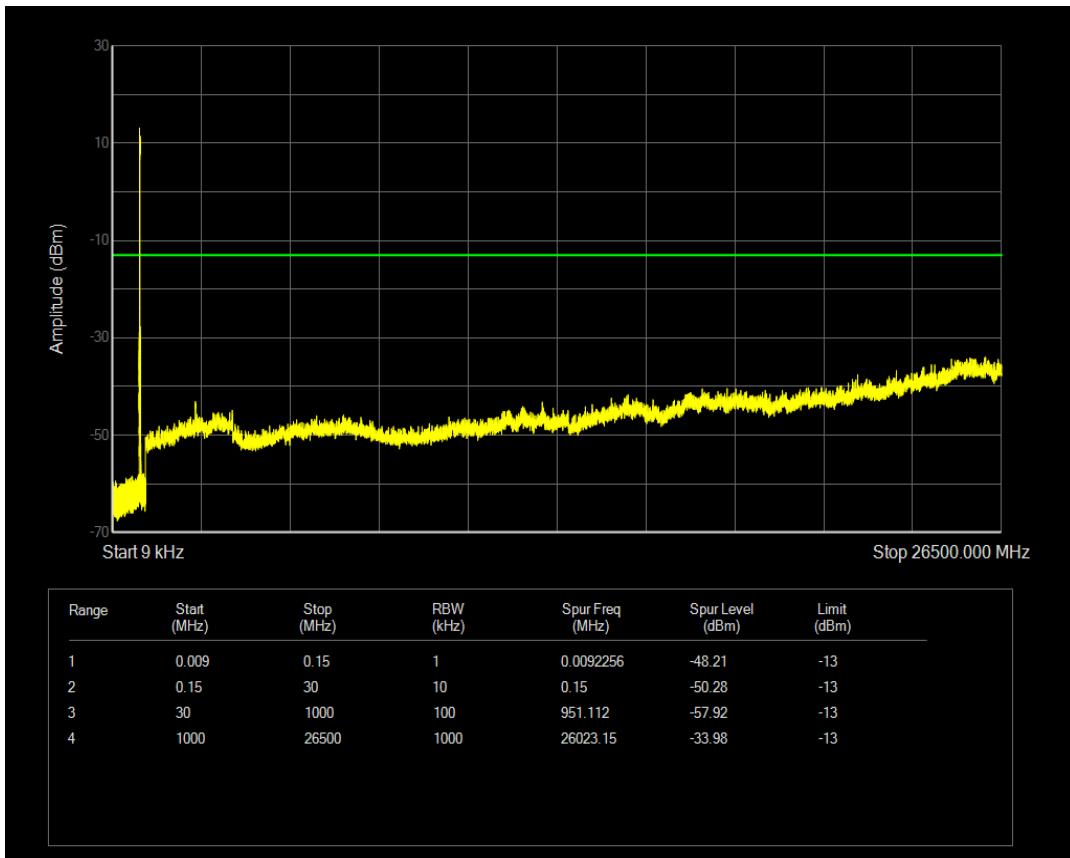

Band5 QPSK BW=5MHz Channel=20625 RB Size=25 Position=#0

Band5 QAM16 BW=5MHz Channel=20625 RB Size=1 Position=#0

Band5 QAM16 BW=5MHz Channel=20625 RB Size=25 Position=#0

Band5 QPSK BW=10MHz Channel=20450 RB Size=1 Position=#0

Band5 QPSK BW=10MHz Channel=20450 RB Size=50 Position=#0

Band5 QAM16 BW=10MHz Channel=20450 RB Size=1 Position=#0

Band5 QAM16 BW=10MHz Channel=20450 RB Size=50 Position=#0

Band5 QPSK BW=10MHz Channel=20525 RB Size=1 Position=#0