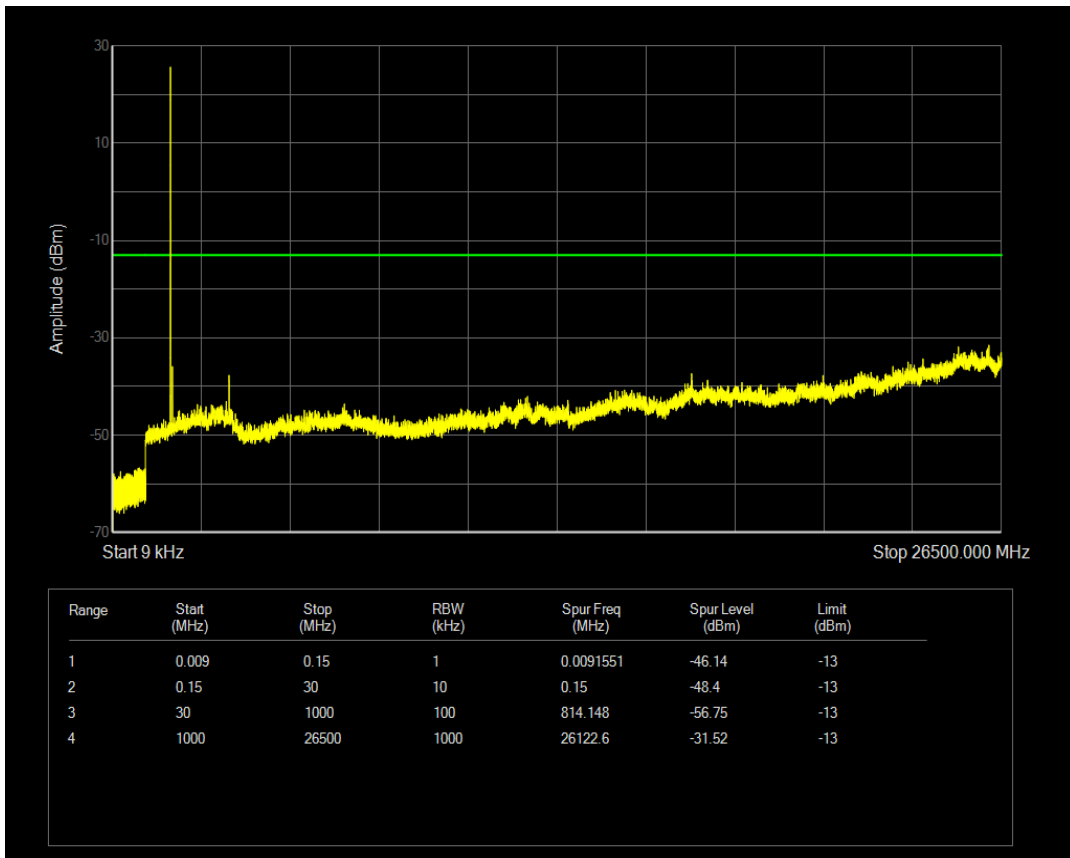

Band66 QPSK BW=1.4MHz Channel=132322 RB Size=6 Position=#0

Band66 QAM16 BW=1.4MHz Channel=132322 RB Size=1 Position=#0