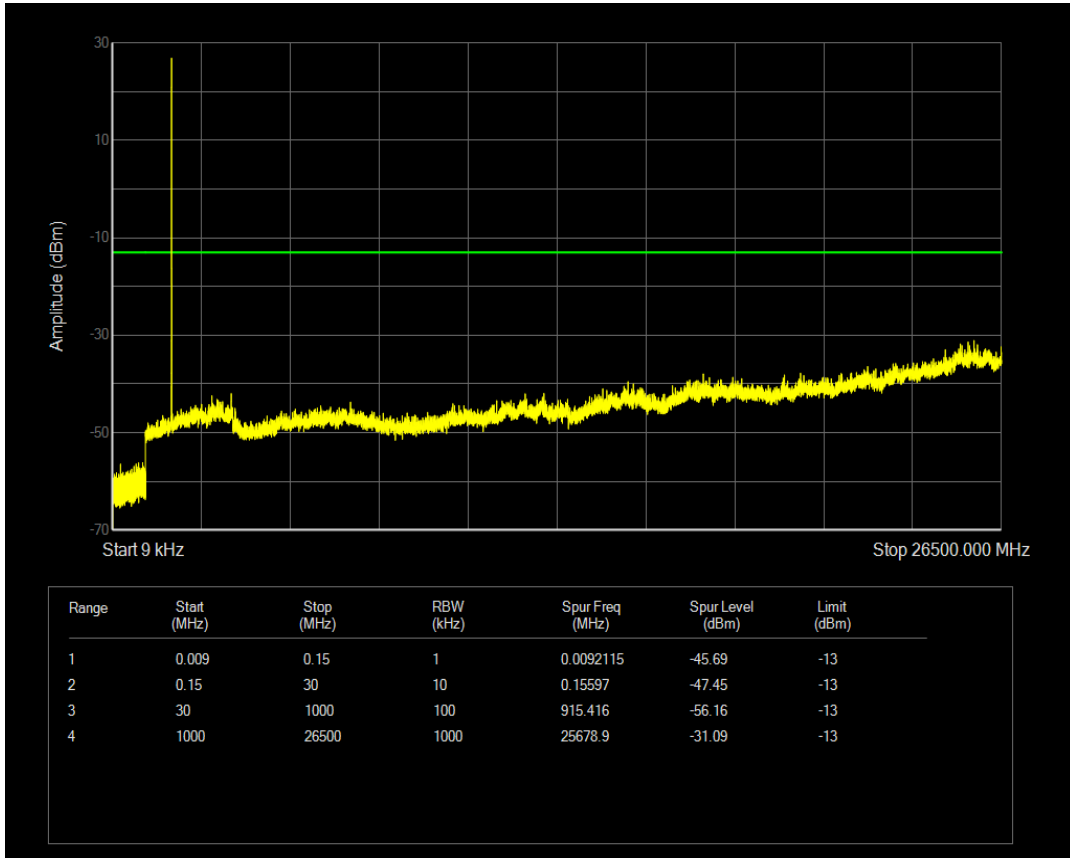

Band66 QPSK BW=3MHz Channel=132322 RB Size=15 Position=#0

Band66 QAM16 BW=3MHz Channel=132322 RB Size=1 Position=#0

Band66 QAM16 BW=3MHz Channel=132322 RB Size=15 Position=#0

Band66 QPSK BW=3MHz Channel=132657 RB Size=1 Position=#0