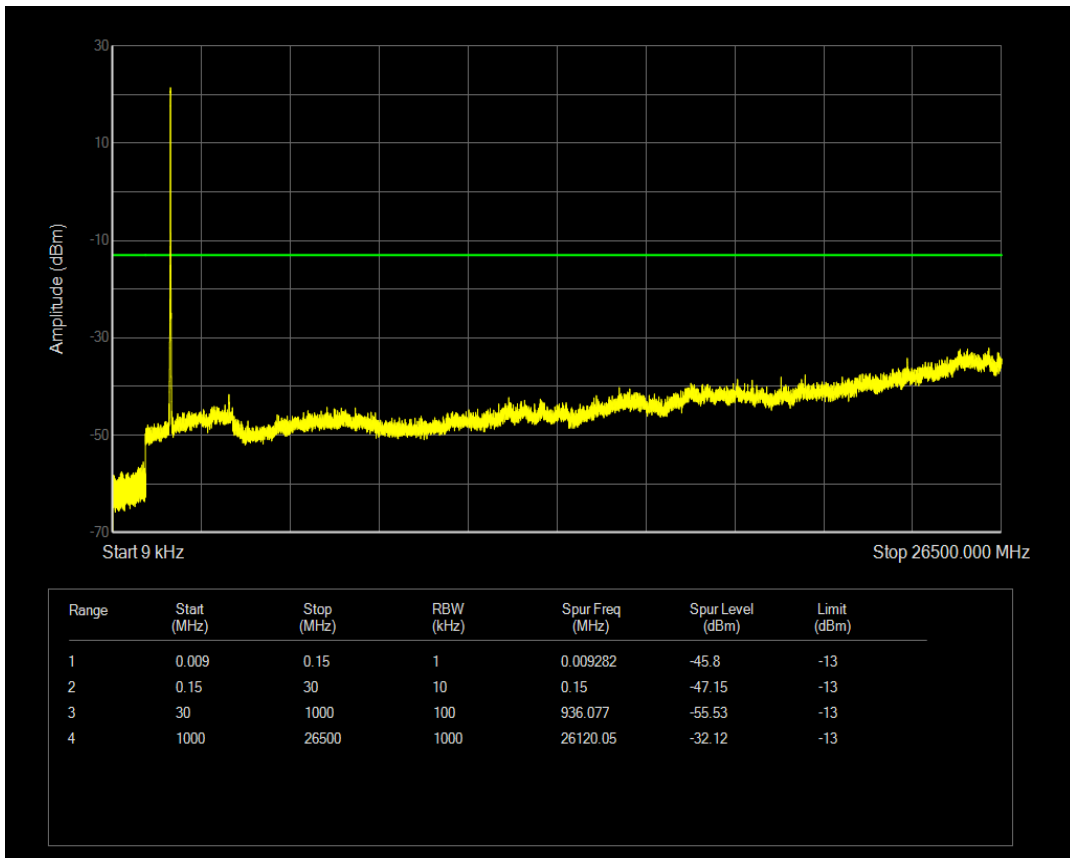

Band66 QPSK BW=10MHz Channel=132322 RB Size=50 Position=#0

Band66 QAM16 BW=10MHz Channel=132322 RB Size=1 Position=#0