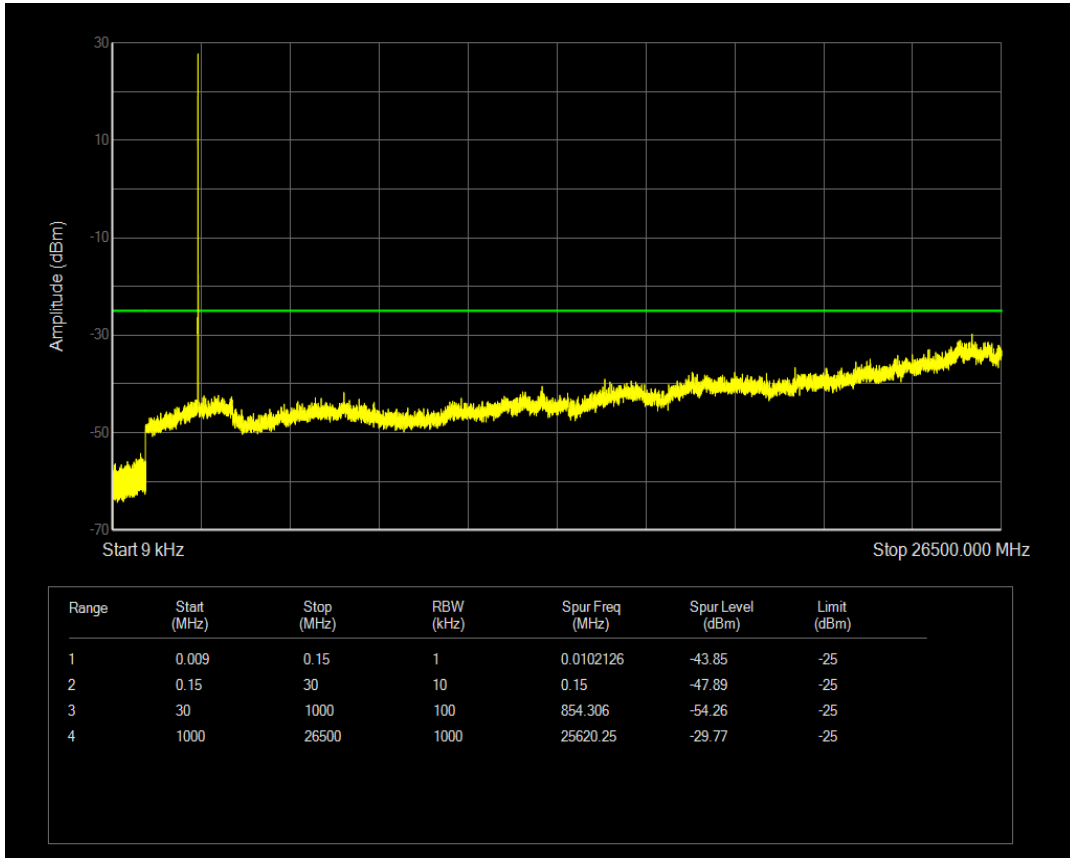

Band7 QPSK BW=5MHz Channel=21100 RB Size=25 Position=#0

Band7 QAM16 BW=5MHz Channel=21100 RB Size=1 Position=#0

Band7 QAM16 BW=5MHz Channel=21100 RB Size=25 Position=#0

Band7 QPSK BW=5MHz Channel=21425 RB Size=1 Position=#0