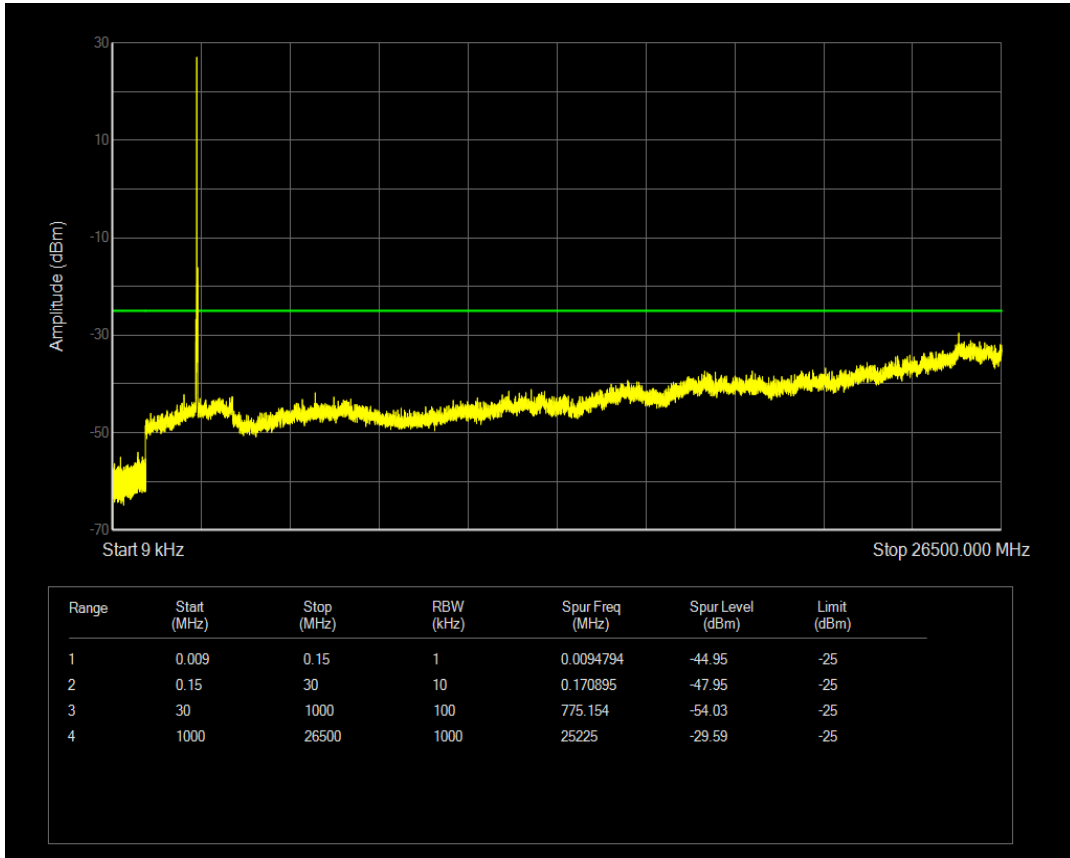

Band7 QPSK BW=15MHz Channel=20825 RB Size=75 Position=#0

Band7 QAM16 BW=15MHz Channel=20825 RB Size=1 Position=#0

Band7 QAM16 BW=15MHz Channel=20825 RB Size=75 Position=#0

Band7 QPSK BW=15MHz Channel=21100 RB Size=1 Position=#0