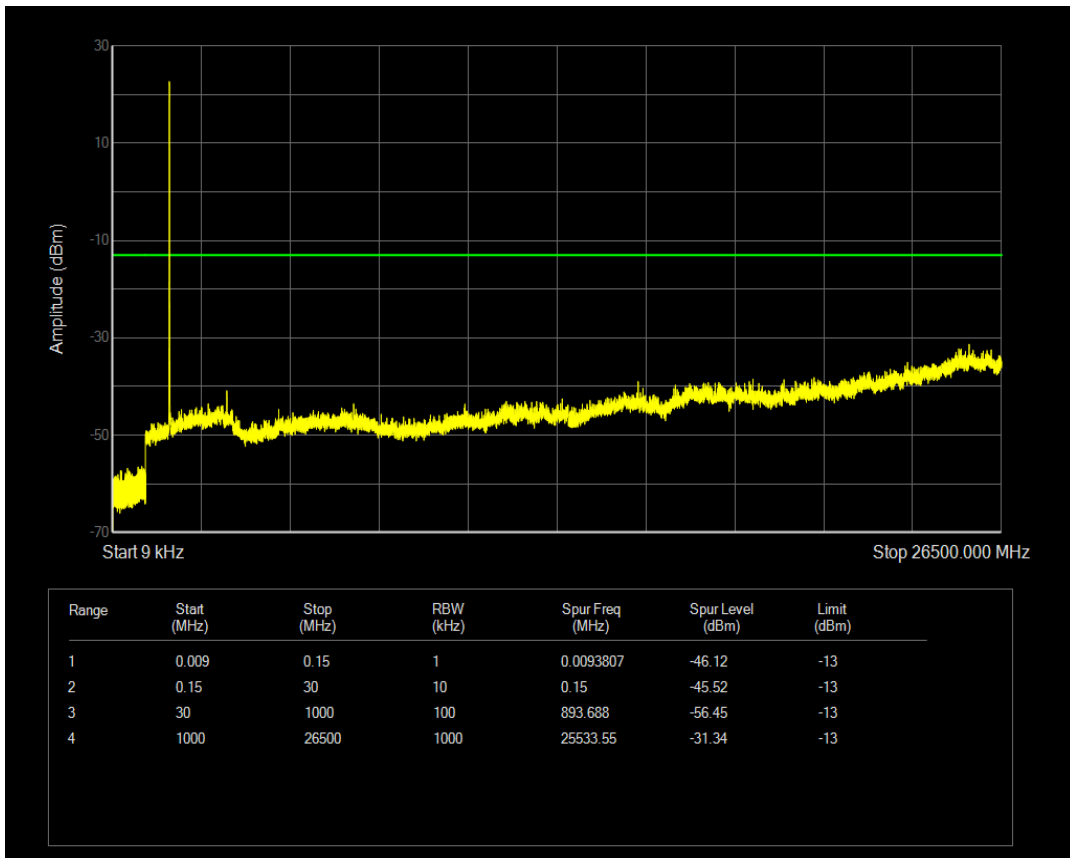

Band66 QPSK BW=5MHz Channel=131997 RB Size=25 Position=#0

Band66 QAM16 BW=5MHz Channel=131997 RB Size=1 Position=#0