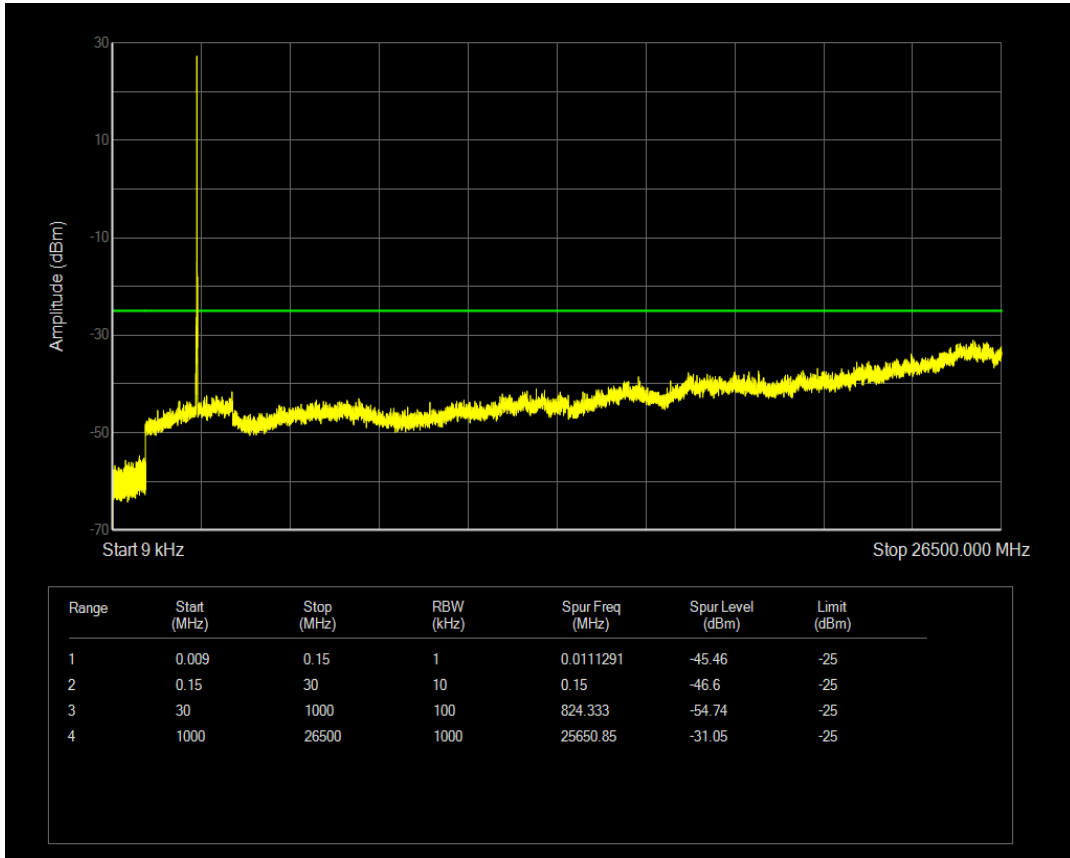

Band7 QPSK BW=10MHz Channel=20800 RB Size=50 Position=#0

Band7 QAM16 BW=10MHz Channel=20800 RB Size=1 Position=#0

Band7 QAM16 BW=10MHz Channel=20800 RB Size=50 Position=#0

Band7 QPSK BW=10MHz Channel=21100 RB Size=1 Position=#0