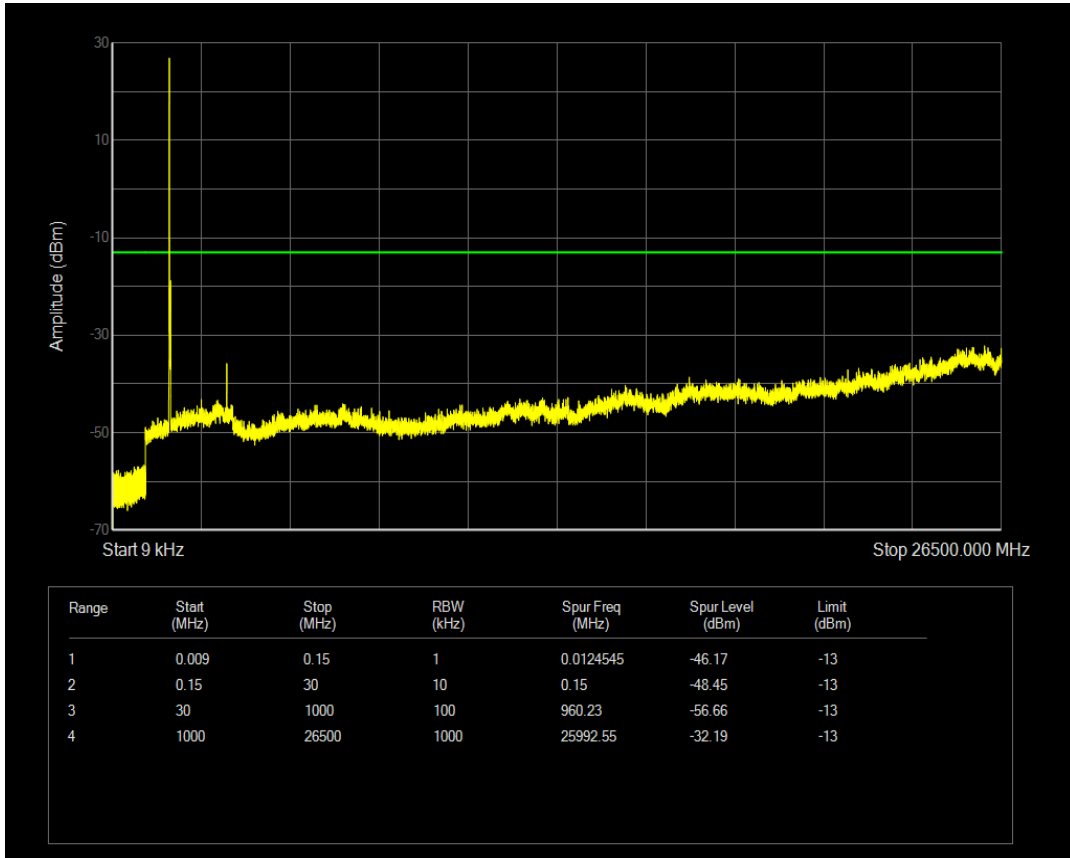

Band66 QAM16 BW=20MHz Channel=132072 RB Size=1 Position=#0

Band66 QAM16 BW=20MHz Channel=132072 RB Size=100 Position=#0