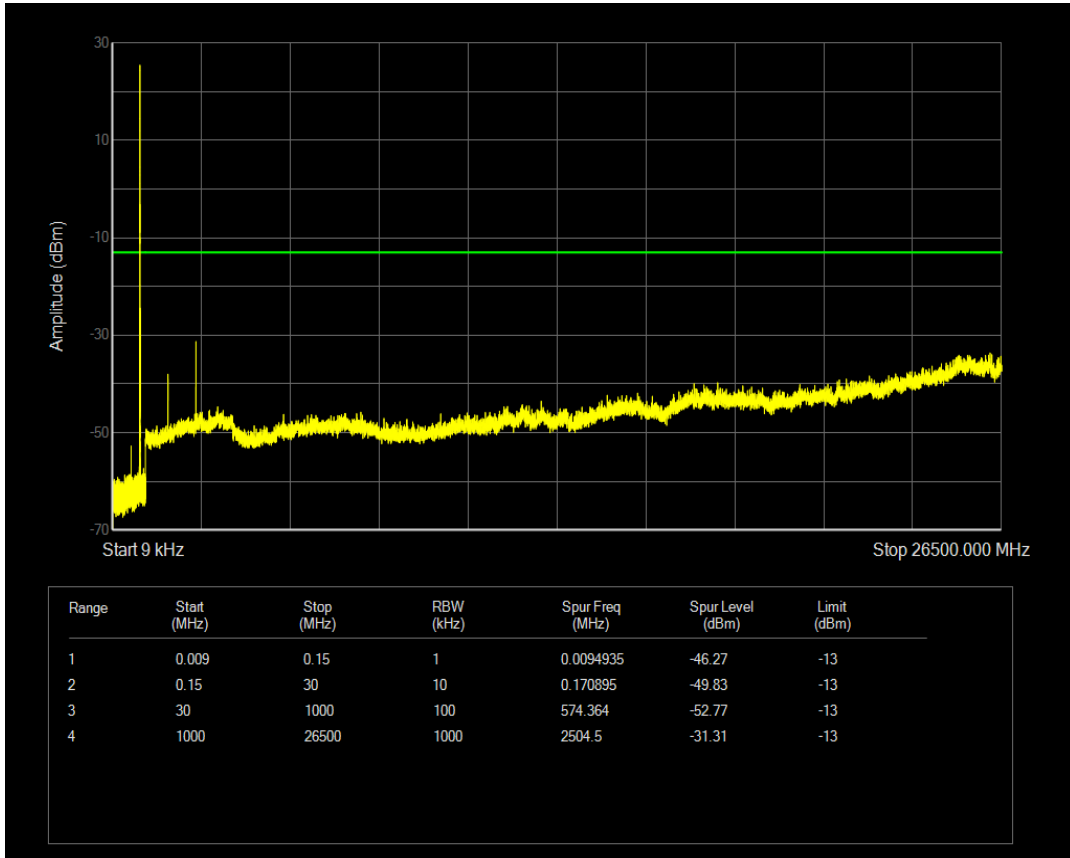

Band5 QPSK BW=5MHz Channel=20425 RB Size=25 Position=#0

Band5 QAM16 BW=5MHz Channel=20425 RB Size=1 Position=#0

Band5 QAM16 BW=5MHz Channel=20425 RB Size=25 Position=#0

Band5 QPSK BW=5MHz Channel=20525 RB Size=1 Position=#0

Band5 QPSK BW=5MHz Channel=20525 RB Size=25 Position=#0

Band5 QAM16 BW=5MHz Channel=20525 RB Size=1 Position=#0

Band5 QAM16 BW=5MHz Channel=20525 RB Size=25 Position=#0

Band5 QPSK BW=5MHz Channel=20625 RB Size=1 Position=#0