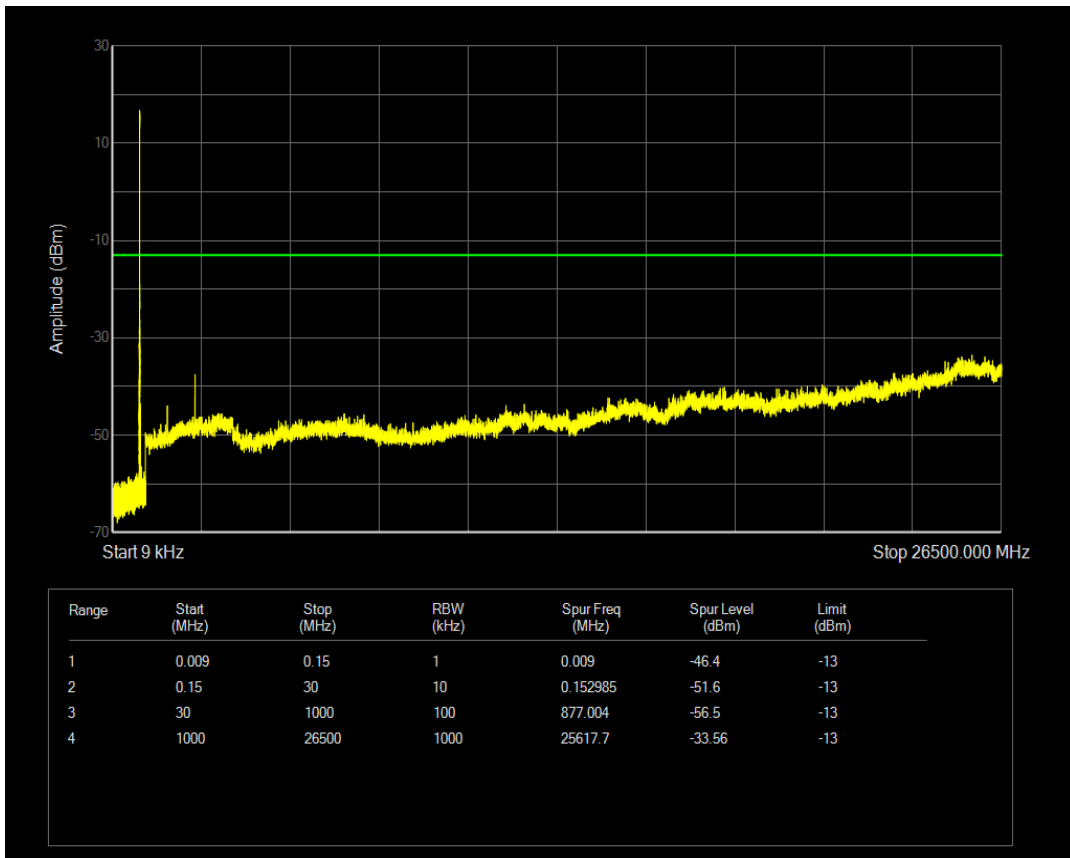

Band5 QPSK BW=1.4MHz Channel=20525 RB Size=6 Position=#0

Band5 QAM16 BW=1.4MHz Channel=20525 RB Size=1 Position=#0

Band5 QAM16 BW=1.4MHz Channel=20525 RB Size=6 Position=#0

Band5 QPSK BW=1.4MHz Channel=20643 RB Size=1 Position=#0

Band5 QPSK BW=1.4MHz Channel=20643 RB Size=6 Position=#0

Band5 QAM16 BW=1.4MHz Channel=20643 RB Size=1 Position=#0

Band5 QAM16 BW=1.4MHz Channel=20643 RB Size=6 Position=#0

Band5 QPSK BW=3MHz Channel=20415 RB Size=1 Position=#0

Band5 QPSK BW=3MHz Channel=20415 RB Size=15 Position=#0

Band5 QAM16 BW=3MHz Channel=20415 RB Size=1 Position=#0

Band5 QAM16 BW=3MHz Channel=20415 RB Size=15 Position=#0

Band5 QPSK BW=3MHz Channel=20525 RB Size=1 Position=#0