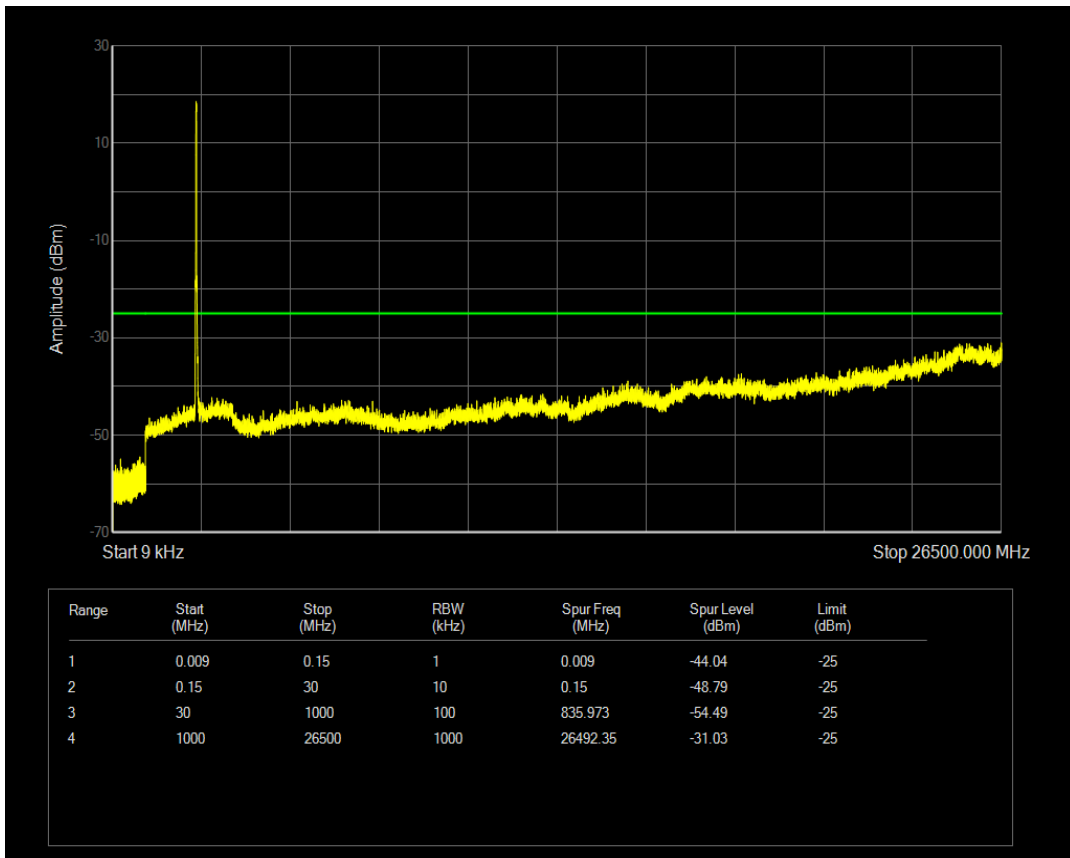

Band66 QPSK BW=1.4MHz Channel=132665 RB Size=6 Position=#0

Band66 QAM16 BW=1.4MHz Channel=132665 RB Size=1 Position=#0

Band66 QAM16 BW=1.4MHz Channel=132665 RB Size=6 Position=#0

Band7 QPSK BW=20MHz Channel=20850 RB Size=1 Position=#0

Band7 QPSK BW=20MHz Channel=20850 RB Size=100 Position=#0

Band7 QAM16 BW=20MHz Channel=20850 RB Size=1 Position=#0

Band7 QAM16 BW=20MHz Channel=20850 RB Size=100 Position=#0

Band7 QPSK BW=20MHz Channel=21100 RB Size=1 Position=#0