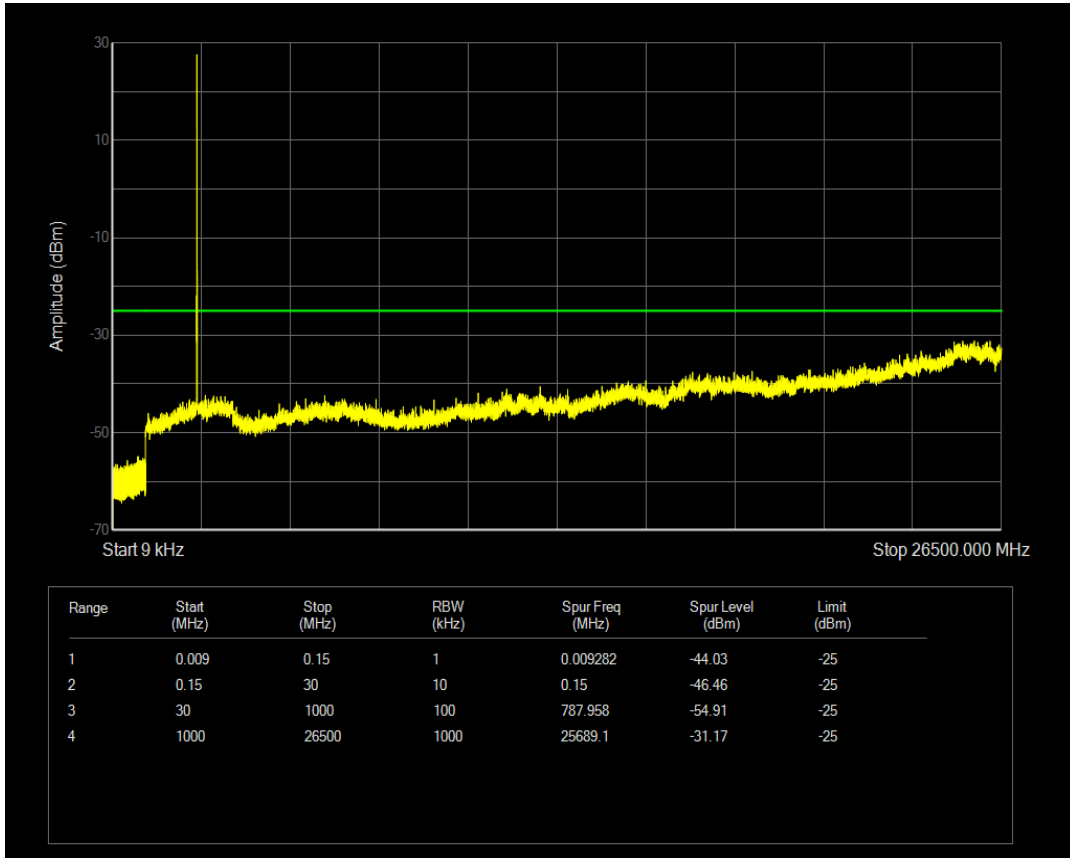

Band7 QAM16 BW=5MHz Channel=21100 RB Size=1 Position=#0

Band7 QAM16 BW=5MHz Channel=21100 RB Size=25 Position=#0