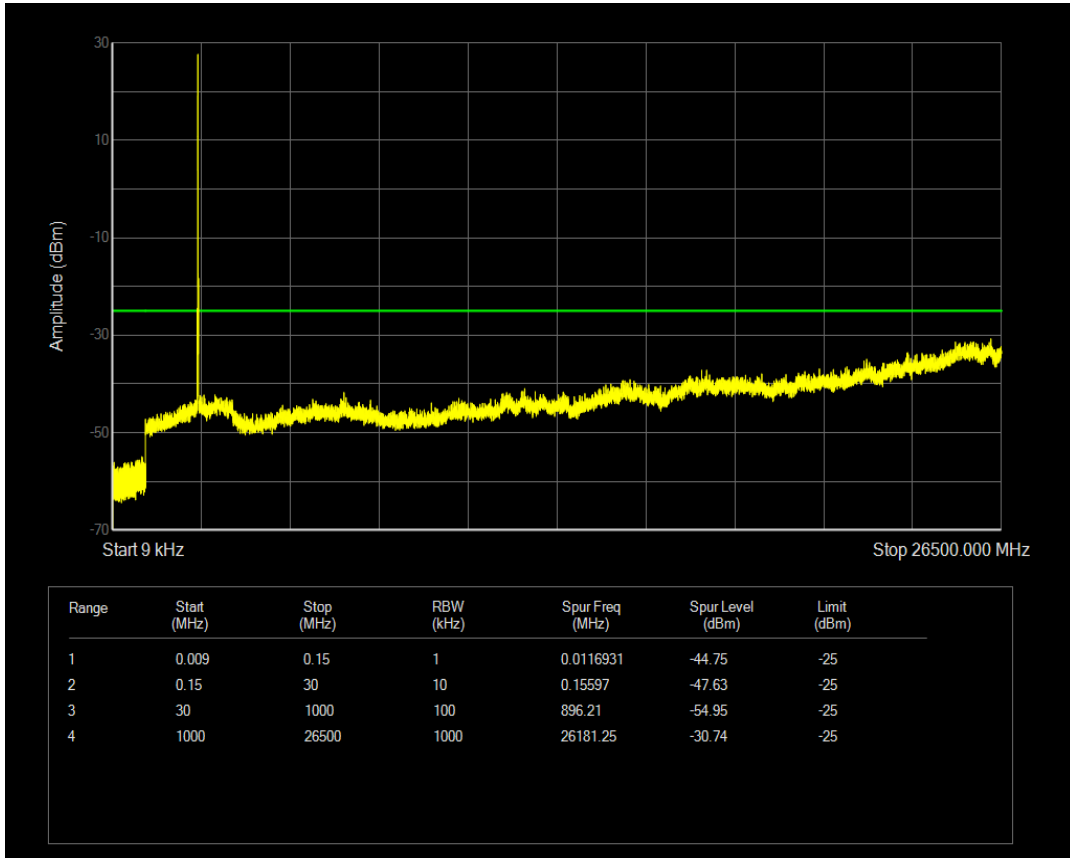

Band7 QAM16 BW=10MHz Channel=21400 RB Size=1 Position=#0

Band7 QAM16 BW=10MHz Channel=21400 RB Size=50 Position=#0