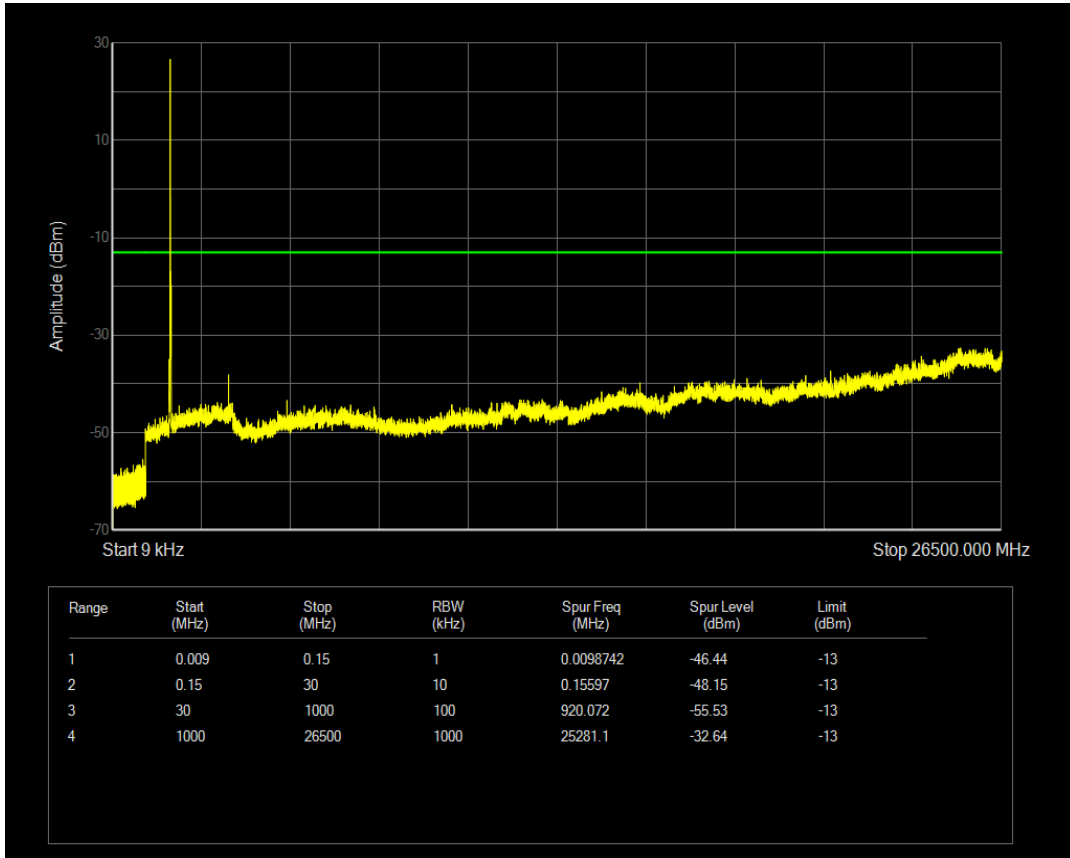

Band66 QPSK BW=15MHz Channel=132047 RB Size=75 Position=#0

Band66 QAM16 BW=15MHz Channel=132047 RB Size=1 Position=#0

Band66 QAM16 BW=15MHz Channel=132047 RB Size=75 Position=#0

Band66 QPSK BW=15MHz Channel=132322 RB Size=1 Position=#0