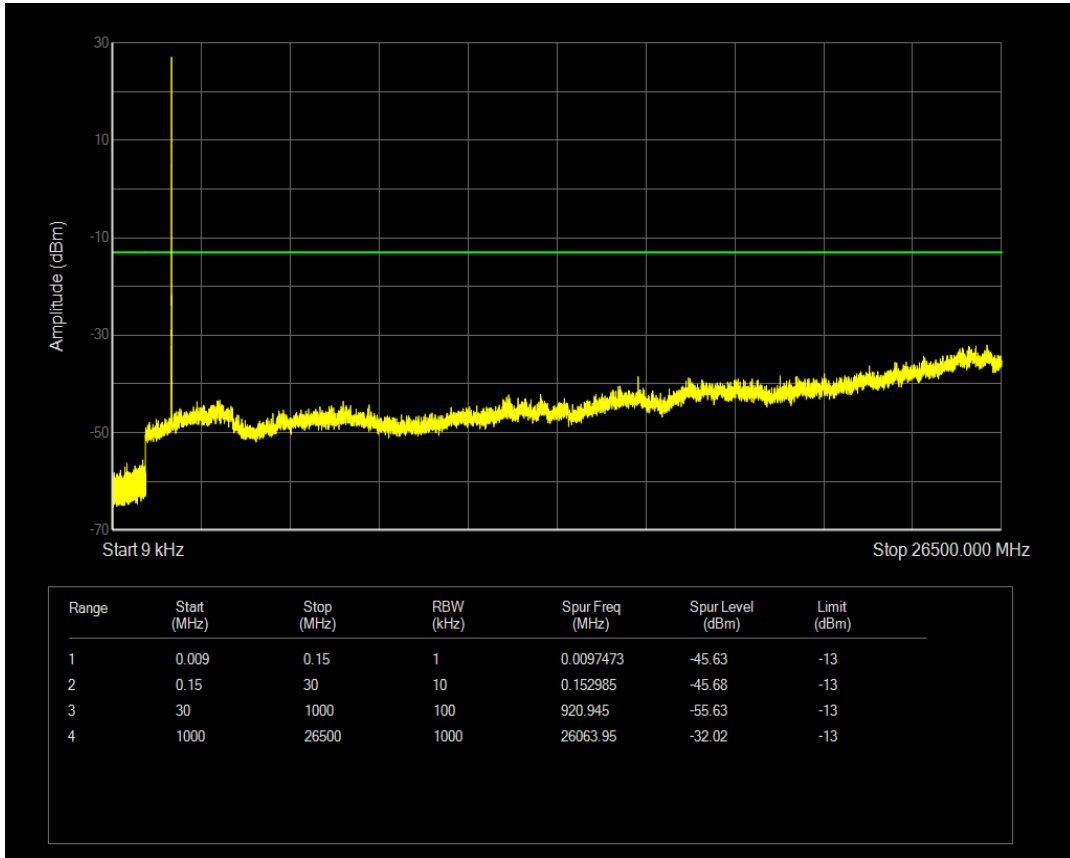

Band66 QPSK BW=5MHz Channel=132322 RB Size=25 Position=#0

Band66 QAM16 BW=5MHz Channel=132322 RB Size=1 Position=#0

Band66 QAM16 BW=5MHz Channel=132322 RB Size=25 Position=#0

Band66 QPSK BW=5MHz Channel=132647 RB Size=1 Position=#0