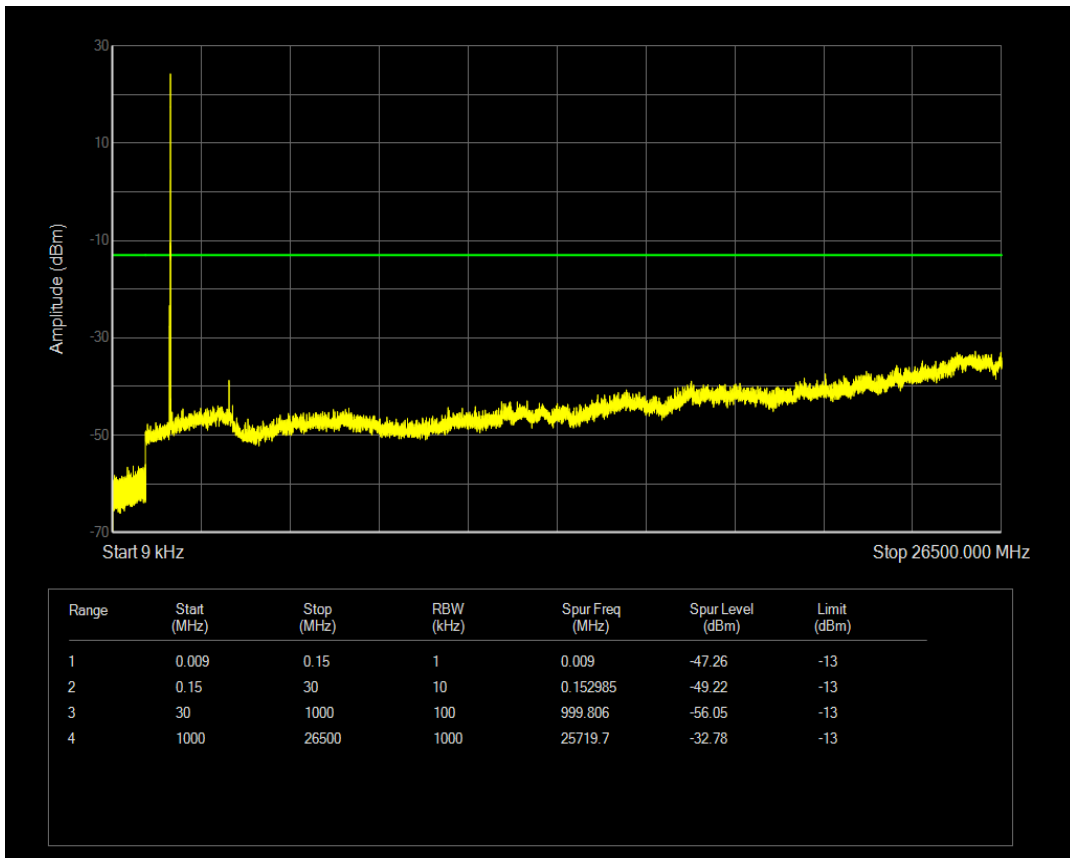

Band66 QPSK BW=3MHz Channel=132322 RB Size=15 Position=#0

Band66 QAM16 BW=3MHz Channel=132322 RB Size=1 Position=#0