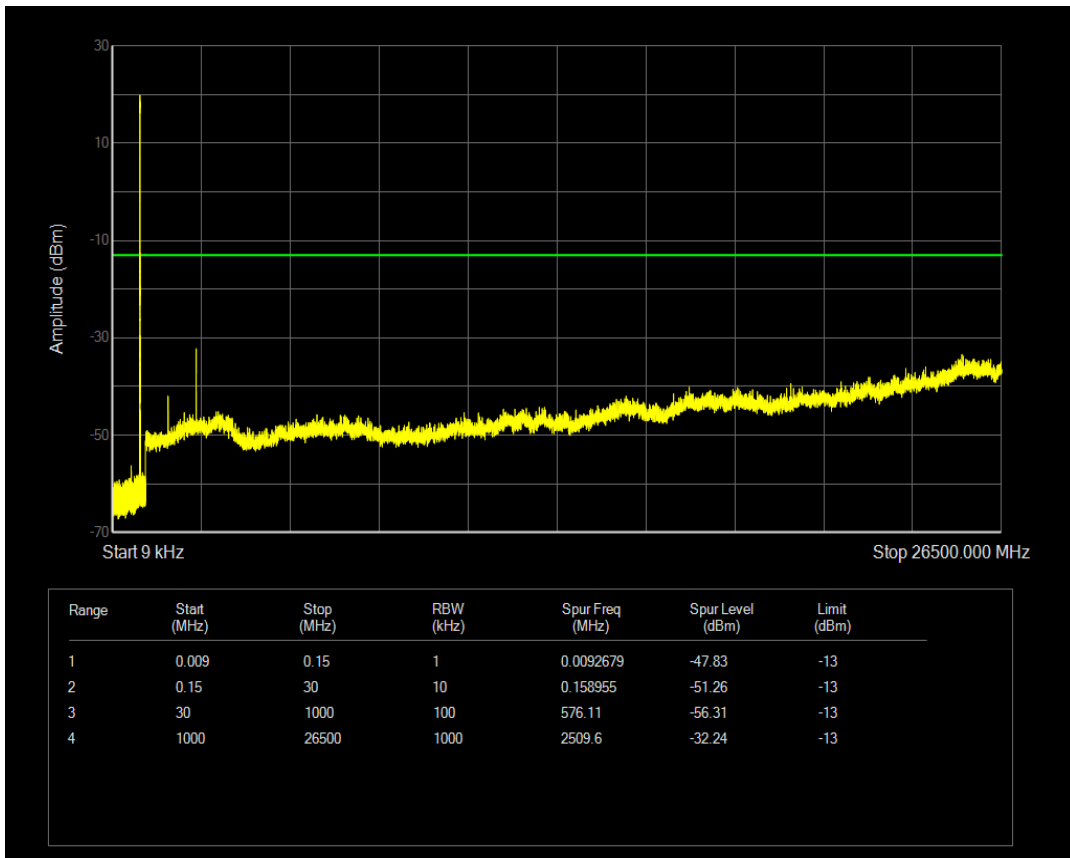

Band5 QPSK BW=1.4MHz Channel=20525 RB Size=6 Position=#0

Band5 QAM16 BW=1.4MHz Channel=20525 RB Size=1 Position=#0

Band5 QAM16 BW=1.4MHz Channel=20525 RB Size=6 Position=#0

Band5 QPSK BW=1.4MHz Channel=20643 RB Size=1 Position=#0

Band5 QPSK BW=1.4MHz Channel=20643 RB Size=6 Position=#0

Band5 QAM16 BW=1.4MHz Channel=20643 RB Size=1 Position=#0

Band5 QAM16 BW=1.4MHz Channel=20643 RB Size=6 Position=#0

Band5 QPSK BW=3MHz Channel=20415 RB Size=1 Position=#0