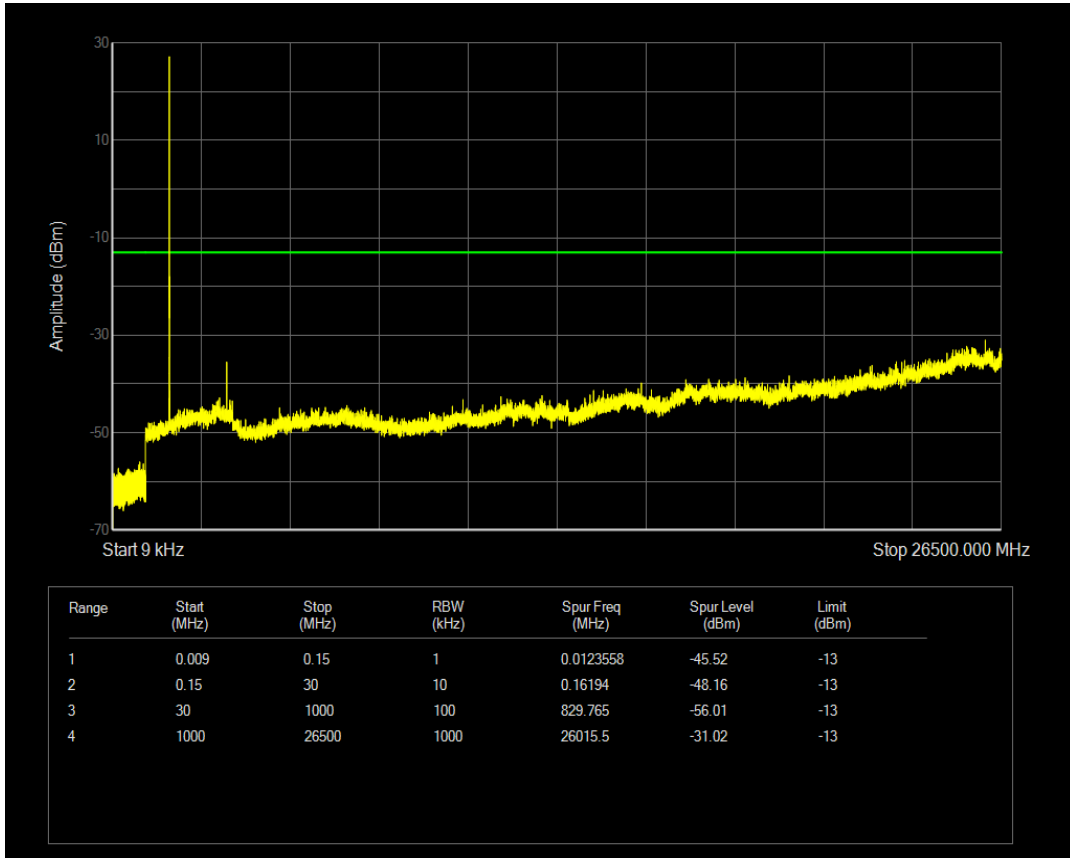

Band66 QAM16 BW=5MHz Channel=131997 RB Size=1 Position=#0

Band66 QAM16 BW=5MHz Channel=131997 RB Size=25 Position=#0