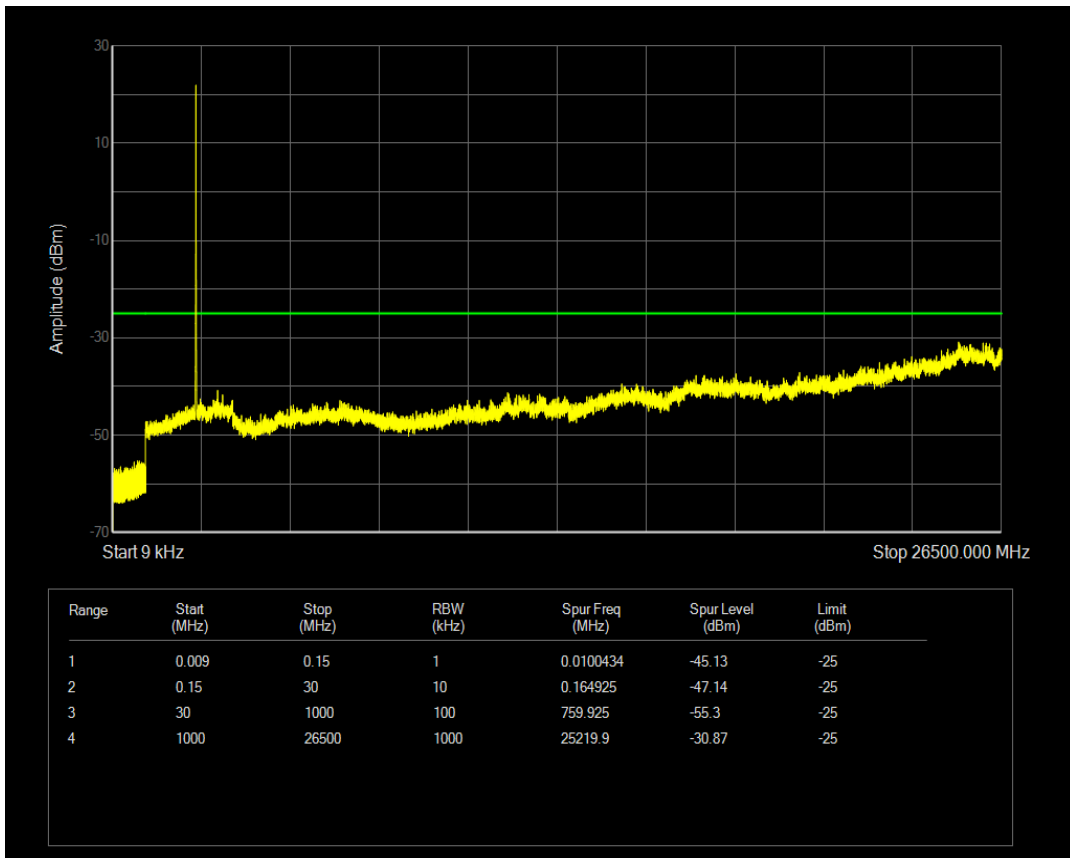

Band7 QAM16 BW=5MHz Channel=20775 RB Size=25 Position=#0

Band7 QPSK BW=5MHz Channel=21100 RB Size=1 Position=#0