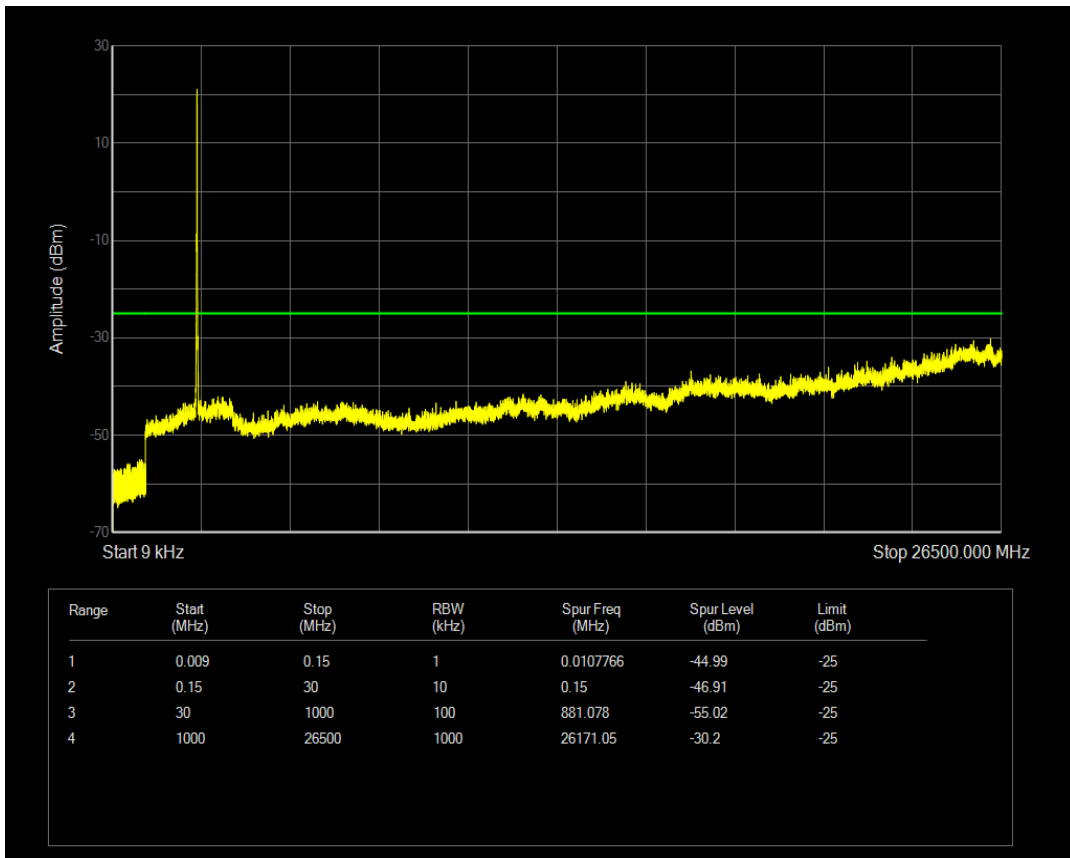

Band7 QPSK BW=10MHz Channel=21100 RB Size=50 Position=#0

Band7 QAM16 BW=10MHz Channel=21100 RB Size=1 Position=#0