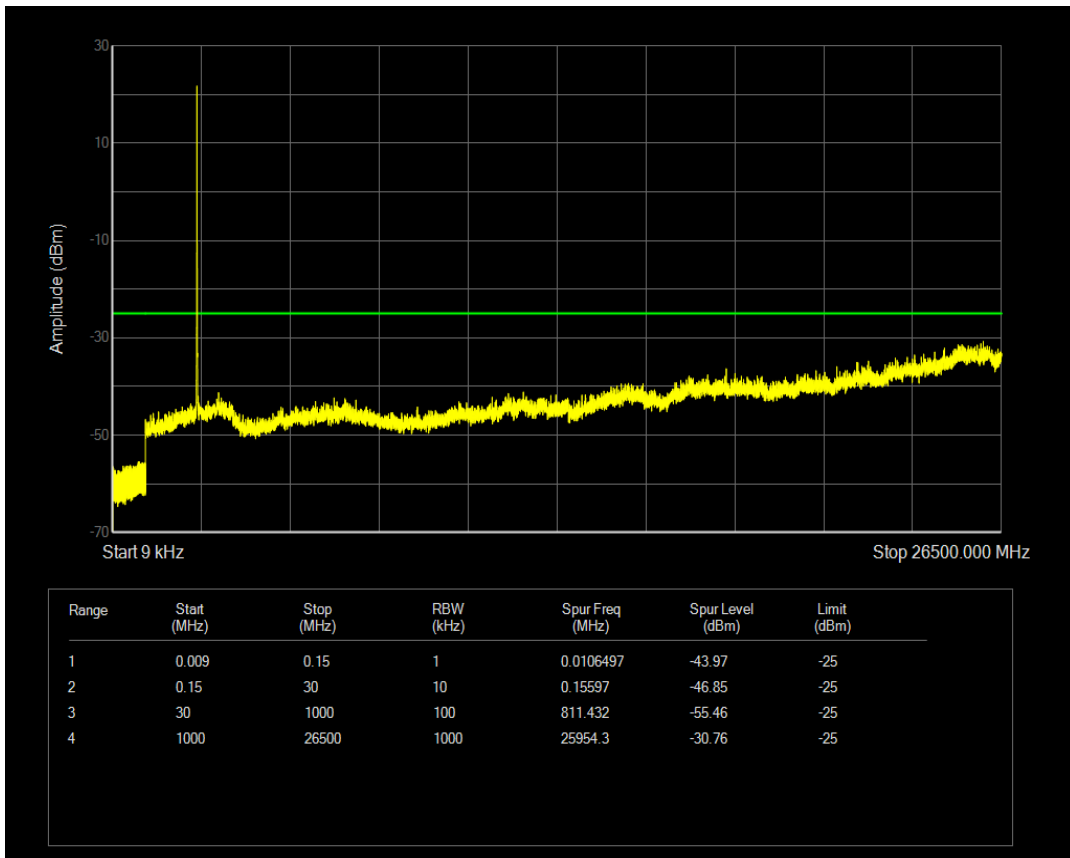

Band7 QAM16 BW=5MHz Channel=21100 RB Size=25 Position=#0

Band7 QPSK BW=5MHz Channel=21425 RB Size=1 Position=#0