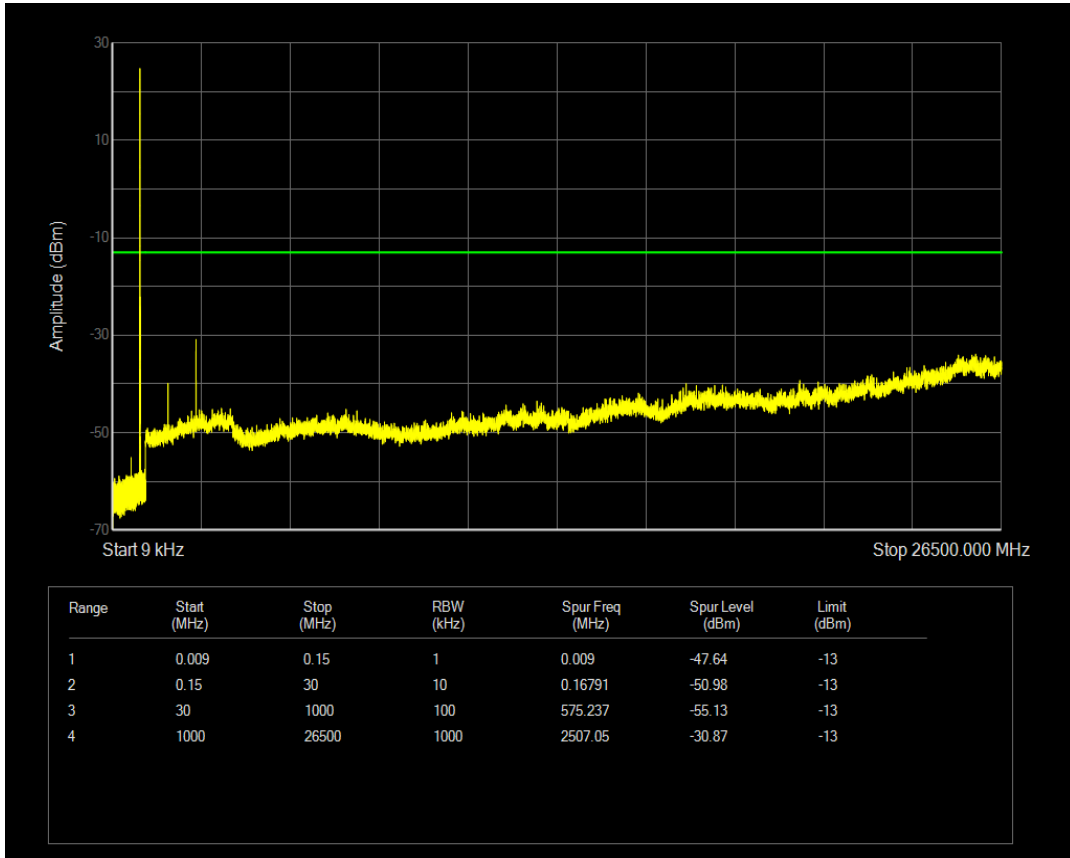

Band5 QPSK BW=1.4MHz Channel=20643 RB Size=6 Position=#0

Band5 QAM16 BW=1.4MHz Channel=20643 RB Size=1 Position=#0

Band5 QAM16 BW=1.4MHz Channel=20643 RB Size=6 Position=#0

Band5 QPSK BW=3MHz Channel=20415 RB Size=1 Position=#0

Band5 QPSK BW=3MHz Channel=20415 RB Size=15 Position=#0

Band5 QAM16 BW=3MHz Channel=20415 RB Size=1 Position=#0

Band5 QAM16 BW=3MHz Channel=20415 RB Size=15 Position=#0

Band5 QPSK BW=3MHz Channel=20525 RB Size=1 Position=#0

Band5 QPSK BW=3MHz Channel=20525 RB Size=15 Position=#0

Band5 QAM16 BW=3MHz Channel=20525 RB Size=1 Position=#0

Band5 QAM16 BW=3MHz Channel=20525 RB Size=15 Position=#0

Band5 QPSK BW=3MHz Channel=20635 RB Size=1 Position=#0