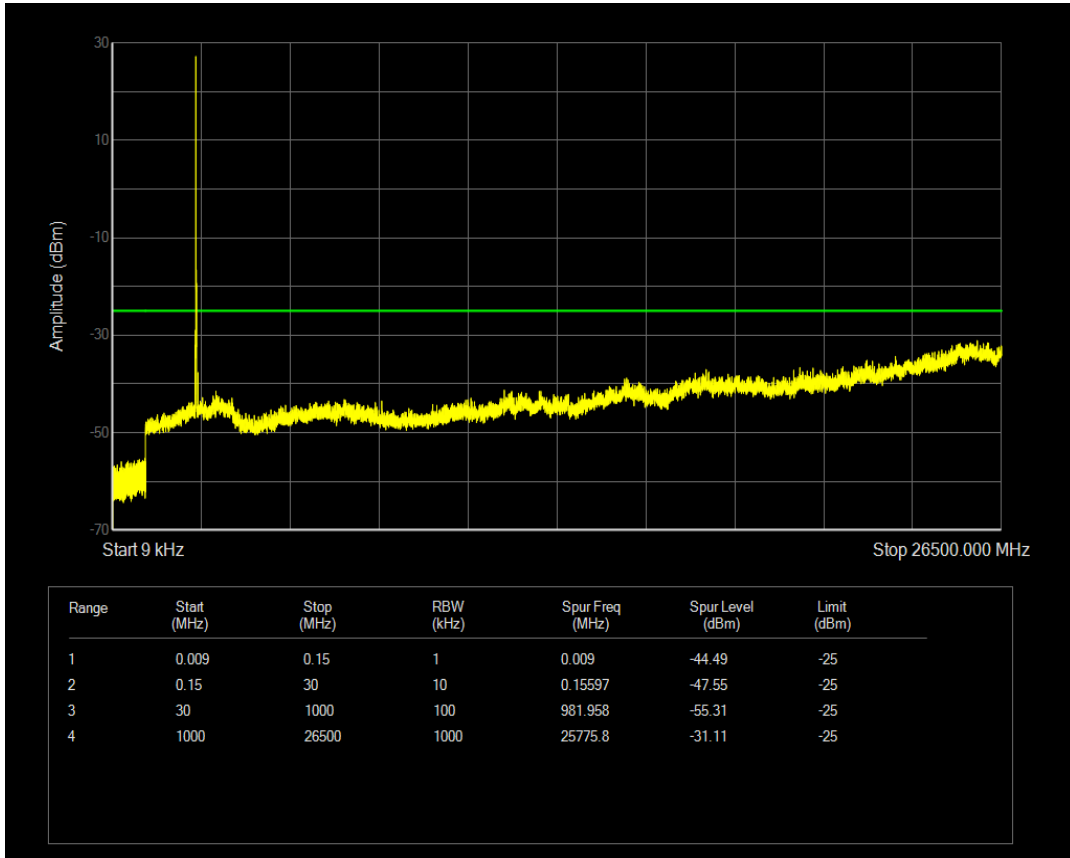

Band7 QPSK BW=5MHz Channel=21425 RB Size=25 Position=#0

Band7 QAM16 BW=5MHz Channel=21425 RB Size=1 Position=#0

Band7 QAM16 BW=5MHz Channel=21425 RB Size=25 Position=#0

Band7 QPSK BW=10MHz Channel=20800 RB Size=1 Position=#0

Band7 QPSK BW=10MHz Channel=20800 RB Size=50 Position=#0

Band7 QAM16 BW=10MHz Channel=20800 RB Size=1 Position=#0

Band7 QAM16 BW=10MHz Channel=20800 RB Size=50 Position=#0

Band7 QPSK BW=10MHz Channel=21100 RB Size=1 Position=#0