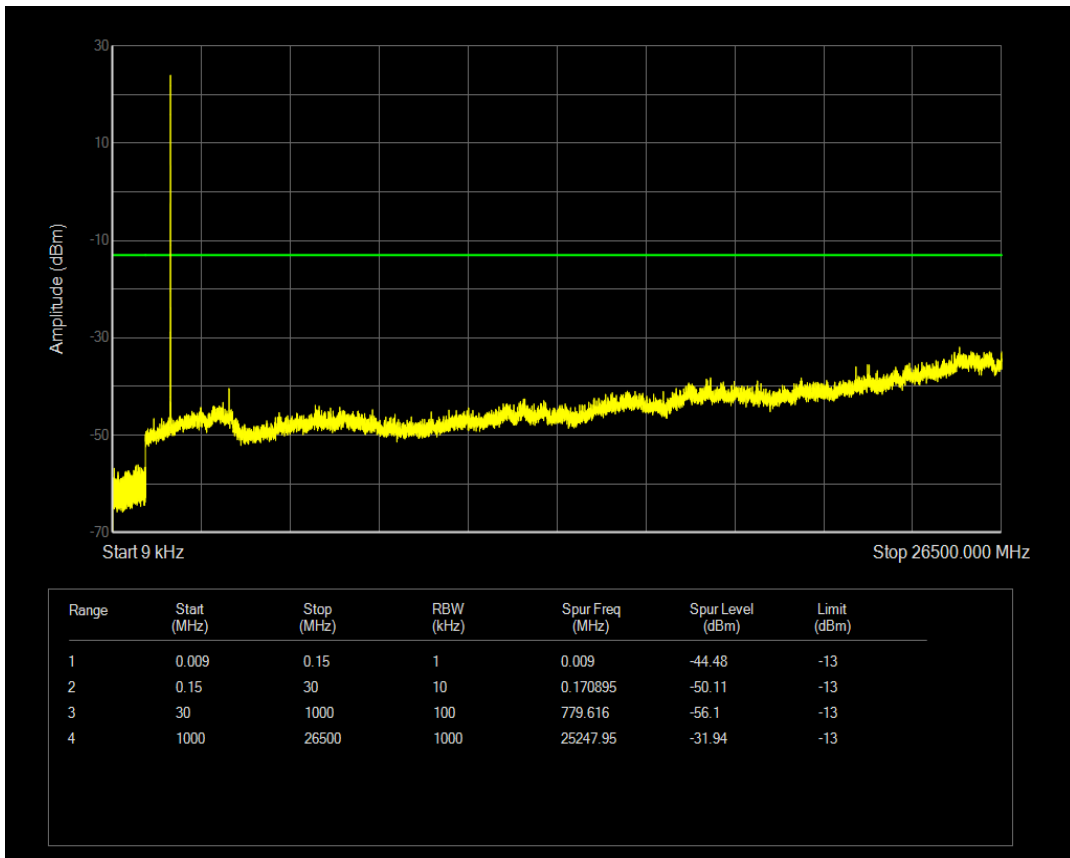

Band66 QAM16 BW=3MHz Channel=132322 RB Size=15 Position=#0

Band66 QPSK BW=3MHz Channel=132657 RB Size=1 Position=#0