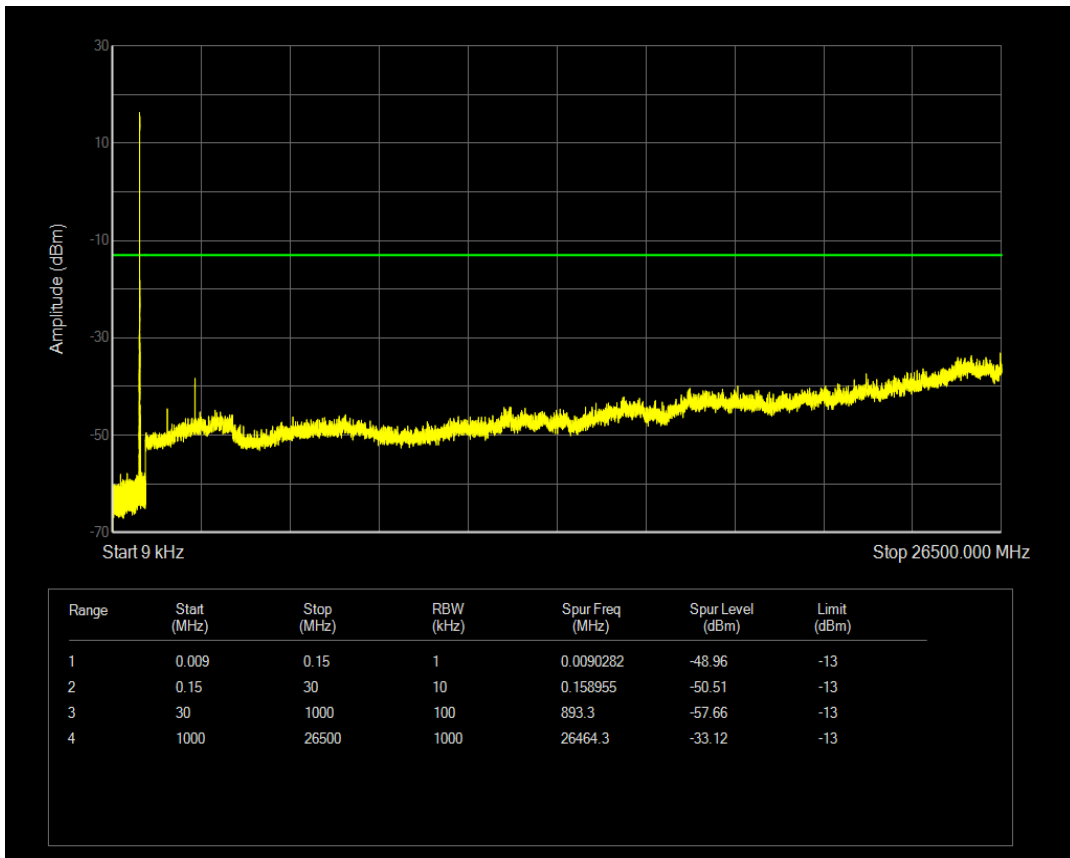

Band5 QPSK BW=1.4MHz Channel=20525 RB Size=6 Position=#0

Band5 QAM16 BW=1.4MHz Channel=20525 RB Size=1 Position=#0

Band5 QAM16 BW=1.4MHz Channel=20525 RB Size=6 Position=#0

Band5 QPSK BW=1.4MHz Channel=20643 RB Size=1 Position=#0

Band5 QPSK BW=1.4MHz Channel=20643 RB Size=6 Position=#0

Band5 QAM16 BW=1.4MHz Channel=20643 RB Size=1 Position=#0

Band5 QAM16 BW=1.4MHz Channel=20643 RB Size=6 Position=#0

Band5 QPSK BW=3MHz Channel=20415 RB Size=1 Position=#0

Band5 QPSK BW=3MHz Channel=20415 RB Size=15 Position=#0

Band5 QAM16 BW=3MHz Channel=20415 RB Size=1 Position=#0

Band5 QAM16 BW=3MHz Channel=20415 RB Size=15 Position=#0

Band5 QPSK BW=3MHz Channel=20525 RB Size=1 Position=#0