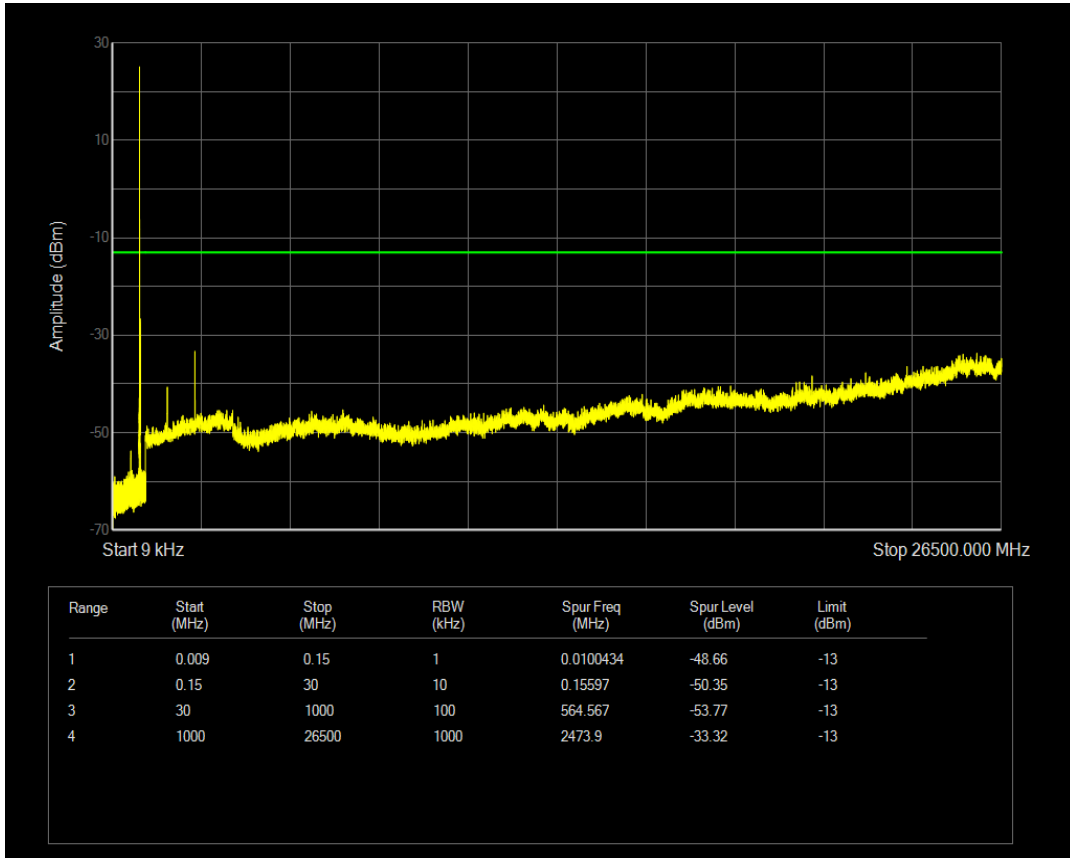

Band5 QPSK BW=5MHz Channel=20625 RB Size=25 Position=#0

Band5 QAM16 BW=5MHz Channel=20625 RB Size=1 Position=#0

Band5 QAM16 BW=5MHz Channel=20625 RB Size=25 Position=#0

Band5 QPSK BW=10MHz Channel=20450 RB Size=1 Position=#0

Band5 QPSK BW=10MHz Channel=20450 RB Size=50 Position=#0

Band5 QAM16 BW=10MHz Channel=20450 RB Size=1 Position=#0

Band5 QAM16 BW=10MHz Channel=20450 RB Size=50 Position=#0

Band5 QPSK BW=10MHz Channel=20525 RB Size=1 Position=#0