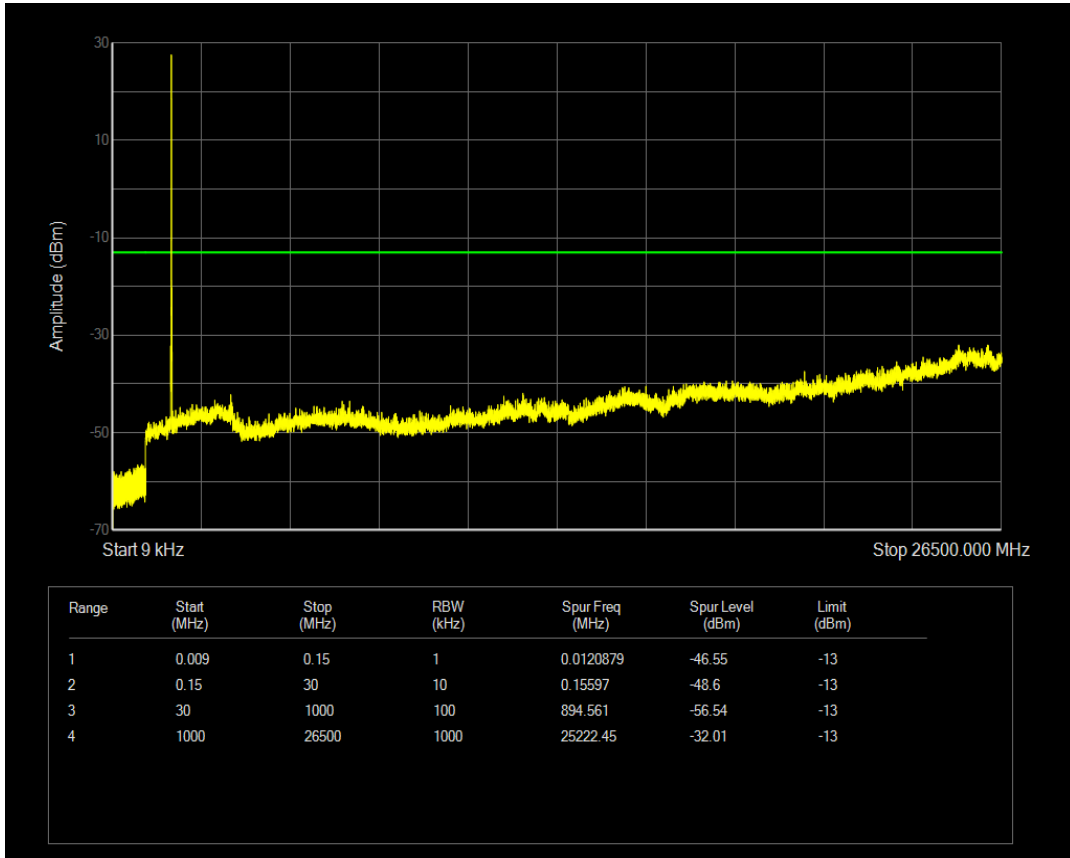

Band66 QPSK BW=10MHz Channel=132322 RB Size=50 Position=#0

Band66 QAM16 BW=10MHz Channel=132322 RB Size=1 Position=#0

Band66 QAM16 BW=10MHz Channel=132322 RB Size=50 Position=#0

Band66 QPSK BW=10MHz Channel=132622 RB Size=1 Position=#0