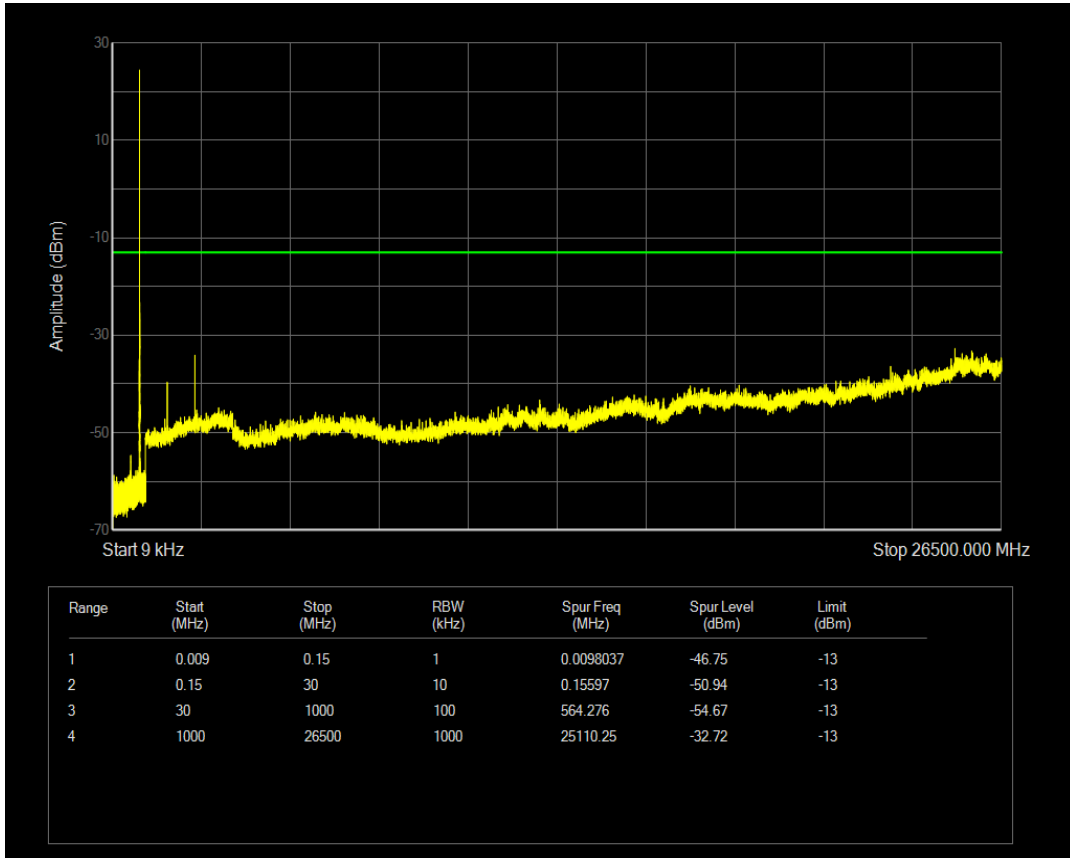

Band5 QPSK BW=1.4MHz Channel=20525 RB Size=6 Position=#0

Band5 QAM16 BW=1.4MHz Channel=20525 RB Size=1 Position=#0

Band5 QAM16 BW=1.4MHz Channel=20525 RB Size=6 Position=#0

Band5 QPSK BW=1.4MHz Channel=20643 RB Size=1 Position=#0

Band5 QPSK BW=1.4MHz Channel=20643 RB Size=6 Position=#0

Band5 QAM16 BW=1.4MHz Channel=20643 RB Size=1 Position=#0

Band5 QAM16 BW=1.4MHz Channel=20643 RB Size=6 Position=#0

Band5 QPSK BW=3MHz Channel=20415 RB Size=1 Position=#0

Band5 QPSK BW=3MHz Channel=20415 RB Size=15 Position=#0

Band5 QAM16 BW=3MHz Channel=20415 RB Size=1 Position=#0

Band5 QAM16 BW=3MHz Channel=20415 RB Size=15 Position=#0

Band5 QPSK BW=3MHz Channel=20525 RB Size=1 Position=#0