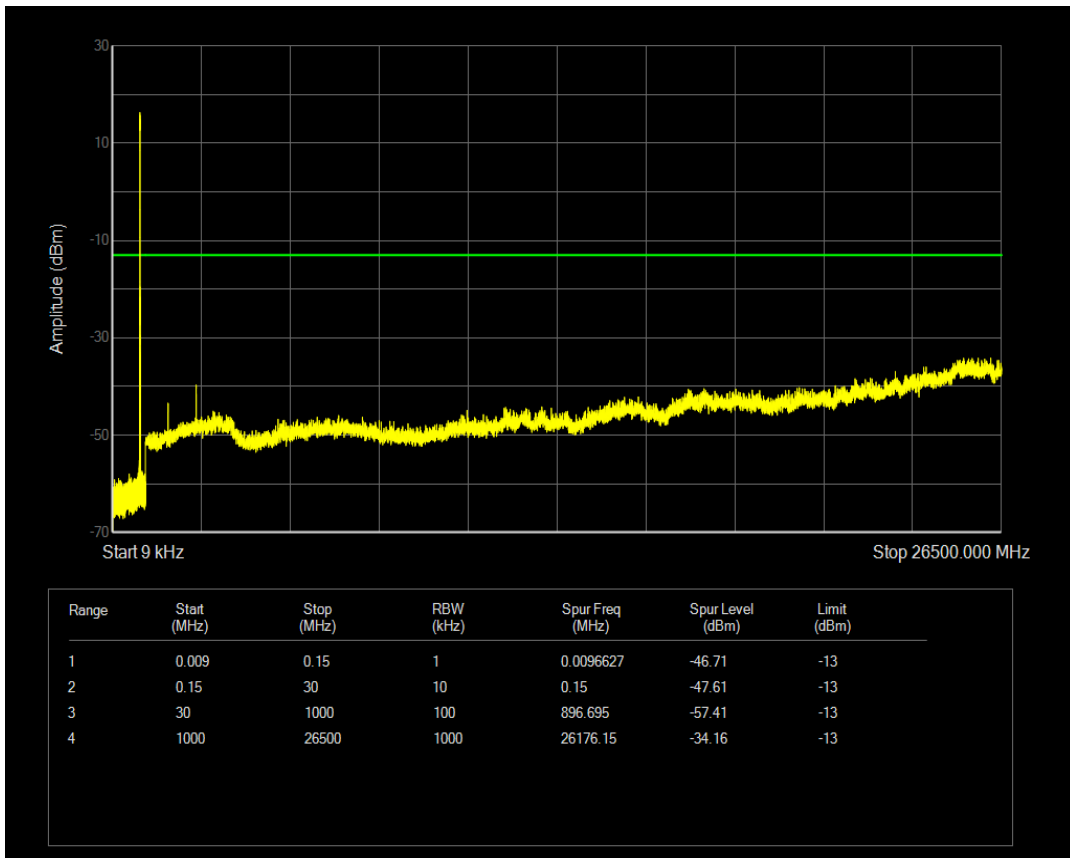

Band5 QPSK BW=1.4MHz Channel=20643 RB Size=6 Position=#0

Band5 QAM16 BW=1.4MHz Channel=20643 RB Size=1 Position=#0

Band5 QAM16 BW=1.4MHz Channel=20643 RB Size=6 Position=#0

Band5 QPSK BW=3MHz Channel=20415 RB Size=1 Position=#0

Band5 QPSK BW=3MHz Channel=20415 RB Size=15 Position=#0

Band5 QAM16 BW=3MHz Channel=20415 RB Size=1 Position=#0

Band5 QAM16 BW=3MHz Channel=20415 RB Size=15 Position=#0

Band5 QPSK BW=3MHz Channel=20525 RB Size=1 Position=#0

Band5 QPSK BW=3MHz Channel=20525 RB Size=15 Position=#0

Band5 QAM16 BW=3MHz Channel=20525 RB Size=1 Position=#0

Band5 QAM16 BW=3MHz Channel=20525 RB Size=15 Position=#0

Band5 QPSK BW=3MHz Channel=20635 RB Size=1 Position=#0