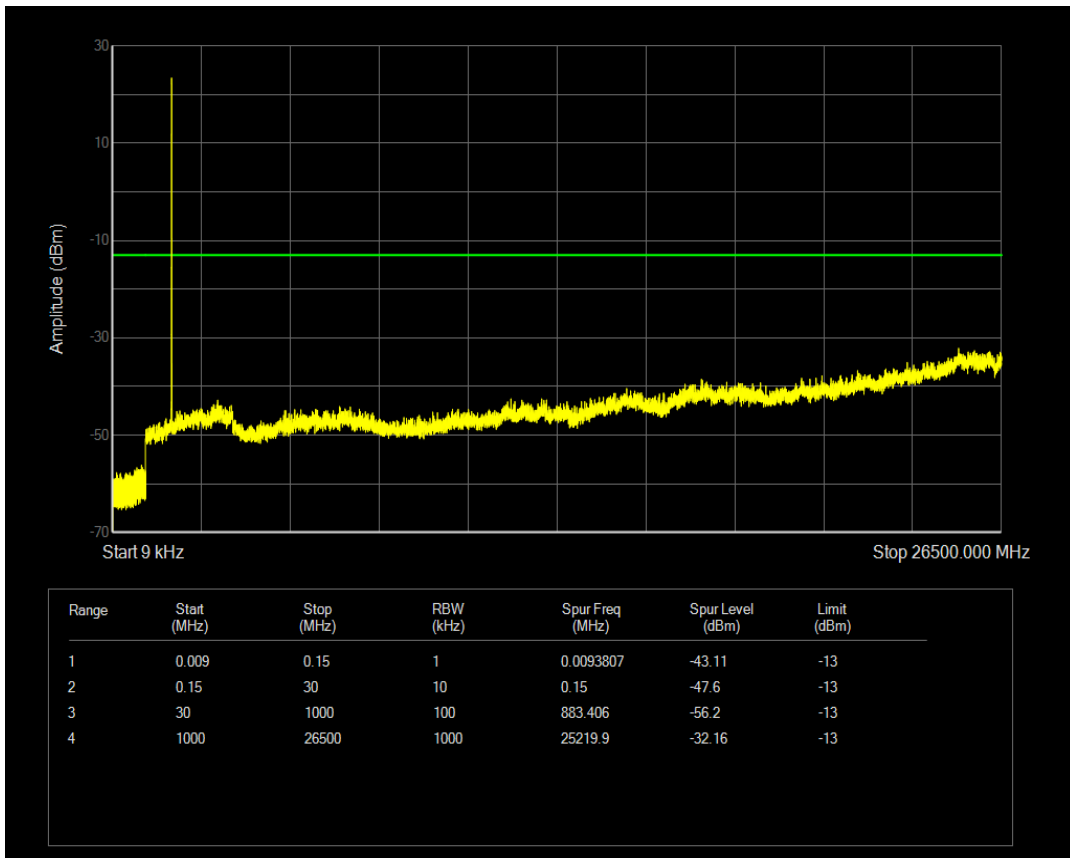

Band66 QAM16 BW=3MHz Channel=132657 RB Size=15 Position=#0

Band66 QPSK BW=5MHz Channel=131997 RB Size=1 Position=#0