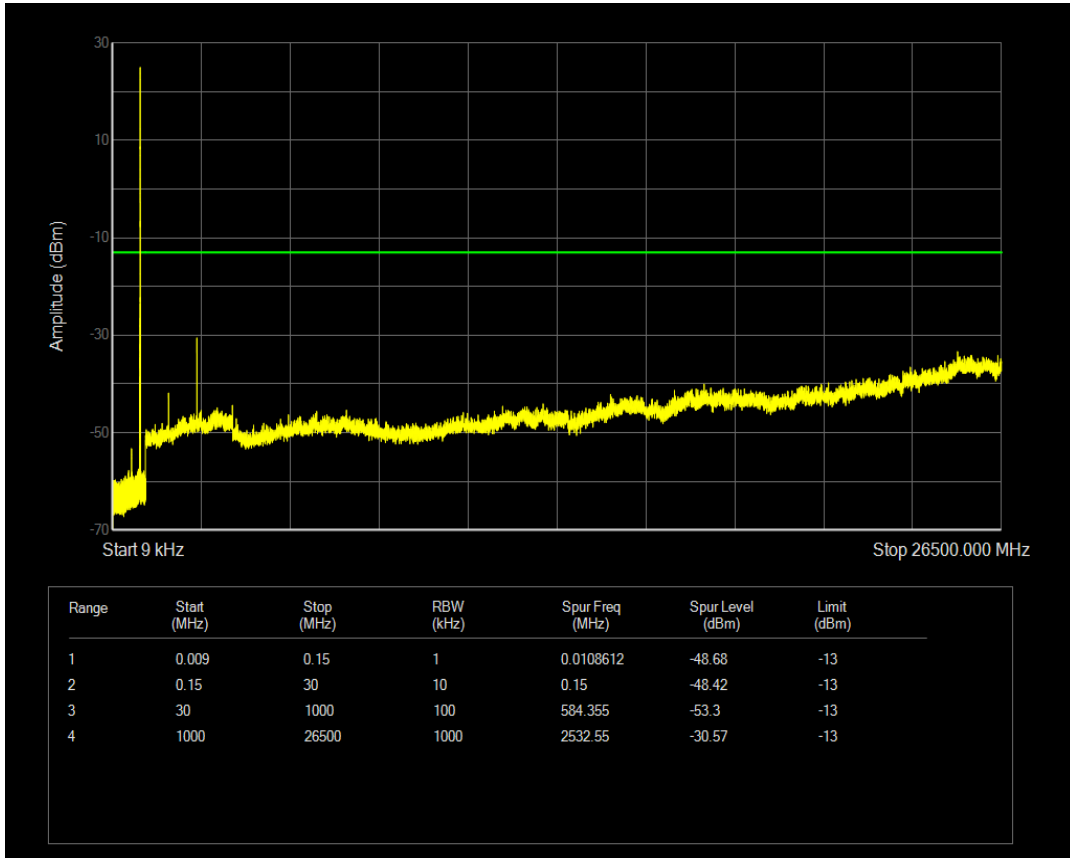

Band5 QPSK BW=5MHz Channel=20425 RB Size=25 Position=#0

Band5 QAM16 BW=5MHz Channel=20425 RB Size=1 Position=#0

Band5 QAM16 BW=5MHz Channel=20425 RB Size=25 Position=#0

Band5 QPSK BW=5MHz Channel=20525 RB Size=1 Position=#0

Band5 QPSK BW=5MHz Channel=20525 RB Size=25 Position=#0

Band5 QAM16 BW=5MHz Channel=20525 RB Size=1 Position=#0

Band5 QAM16 BW=5MHz Channel=20525 RB Size=25 Position=#0

Band5 QPSK BW=5MHz Channel=20625 RB Size=1 Position=#0

Band5 QPSK BW=5MHz Channel=20625 RB Size=25 Position=#0

Band5 QAM16 BW=5MHz Channel=20625 RB Size=1 Position=#0

Band5 QAM16 BW=5MHz Channel=20625 RB Size=25 Position=#0

Band5 QPSK BW=10MHz Channel=20450 RB Size=1 Position=#0