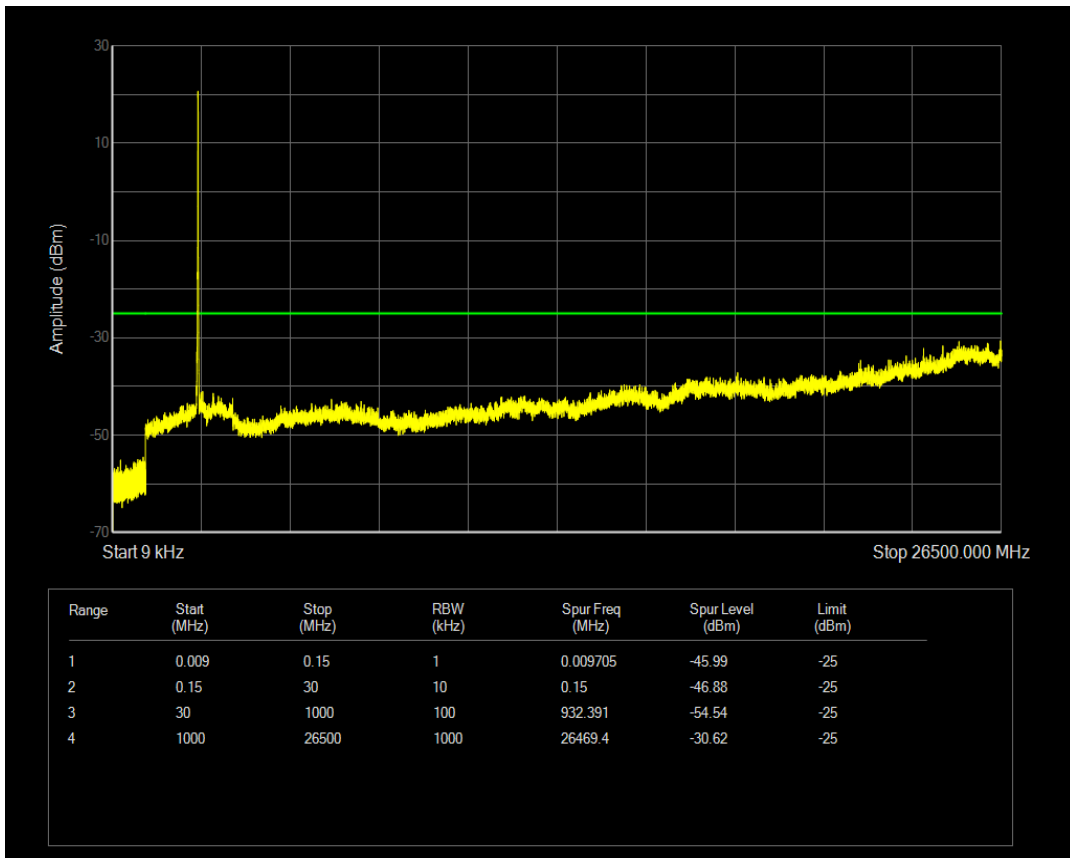

Band7 QPSK BW=10MHz Channel=21400 RB Size=50 Position=#0

Band7 QAM16 BW=10MHz Channel=21400 RB Size=1 Position=#0