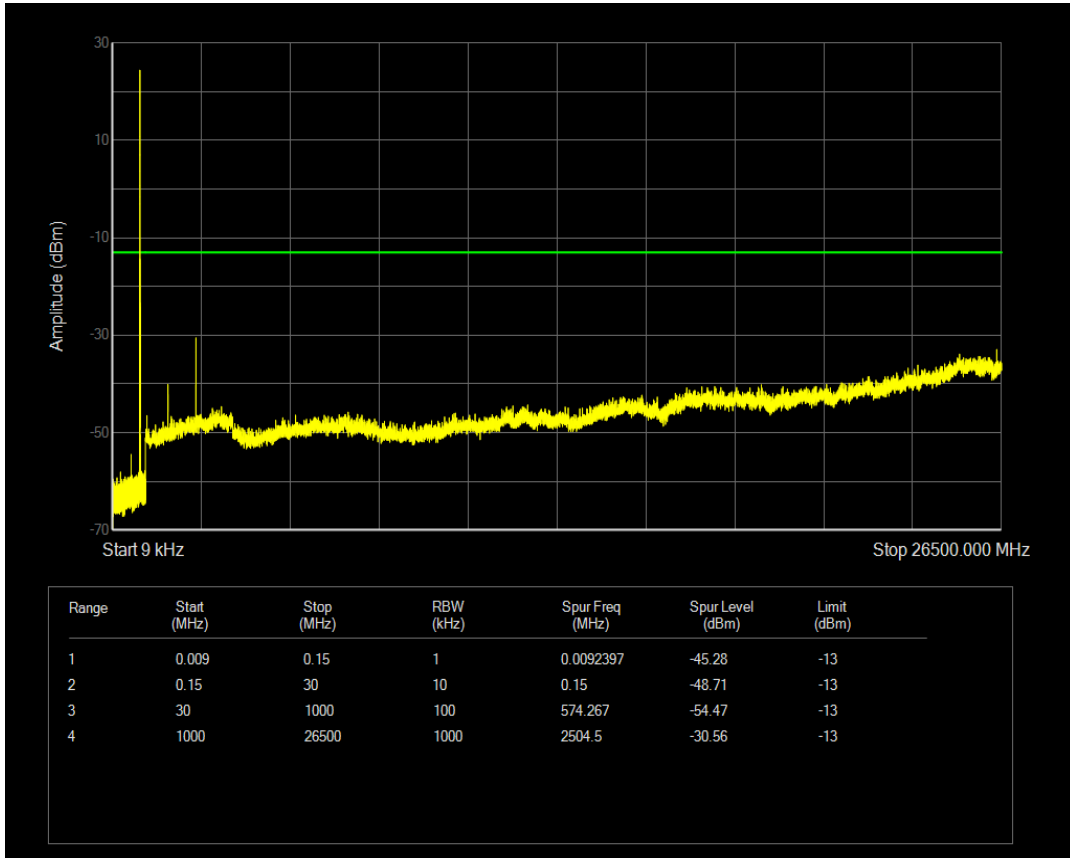

Band5 QPSK BW=5MHz Channel=20425 RB Size=25 Position=#0

Band5 QAM16 BW=5MHz Channel=20425 RB Size=1 Position=#0

Band5 QAM16 BW=5MHz Channel=20425 RB Size=25 Position=#0

Band5 QPSK BW=5MHz Channel=20525 RB Size=1 Position=#0

Band5 QPSK BW=5MHz Channel=20525 RB Size=25 Position=#0

Band5 QAM16 BW=5MHz Channel=20525 RB Size=1 Position=#0

Band5 QAM16 BW=5MHz Channel=20525 RB Size=25 Position=#0

Band5 QPSK BW=5MHz Channel=20625 RB Size=1 Position=#0