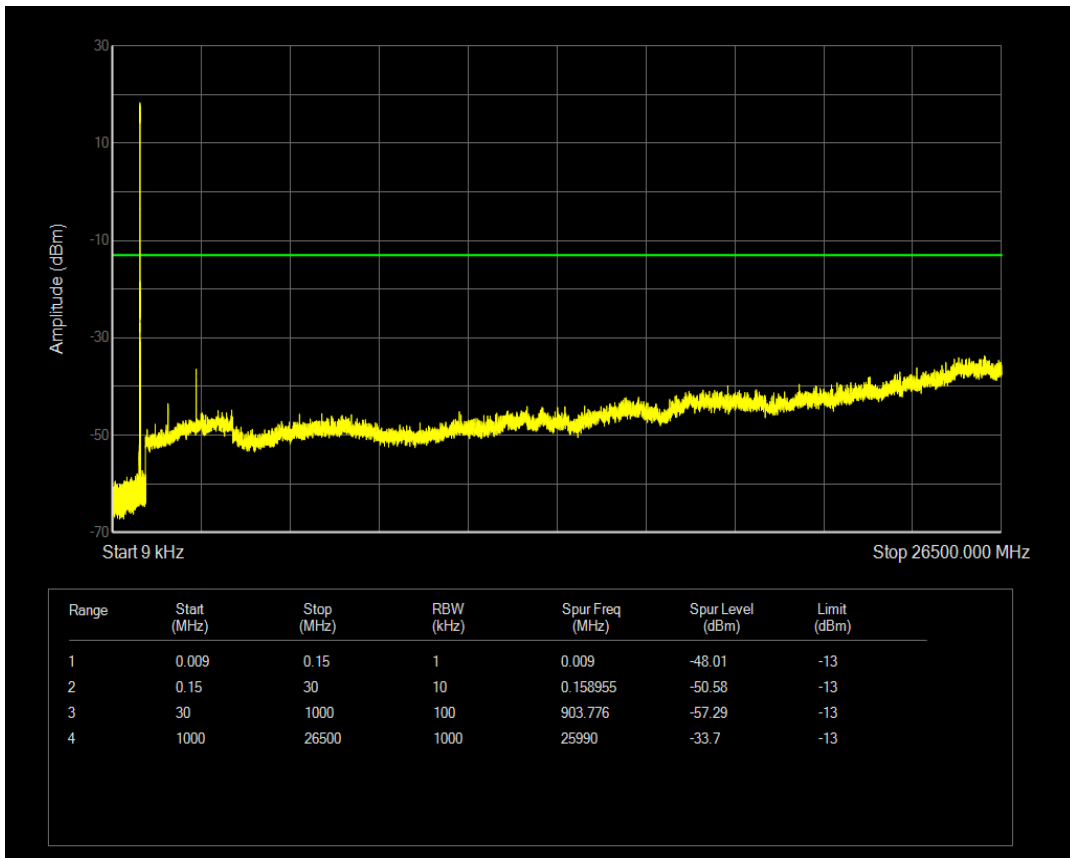

Band5 QPSK BW=3MHz Channel=20525 RB Size=15 Position=#0

Band5 QAM16 BW=3MHz Channel=20525 RB Size=1 Position=#0