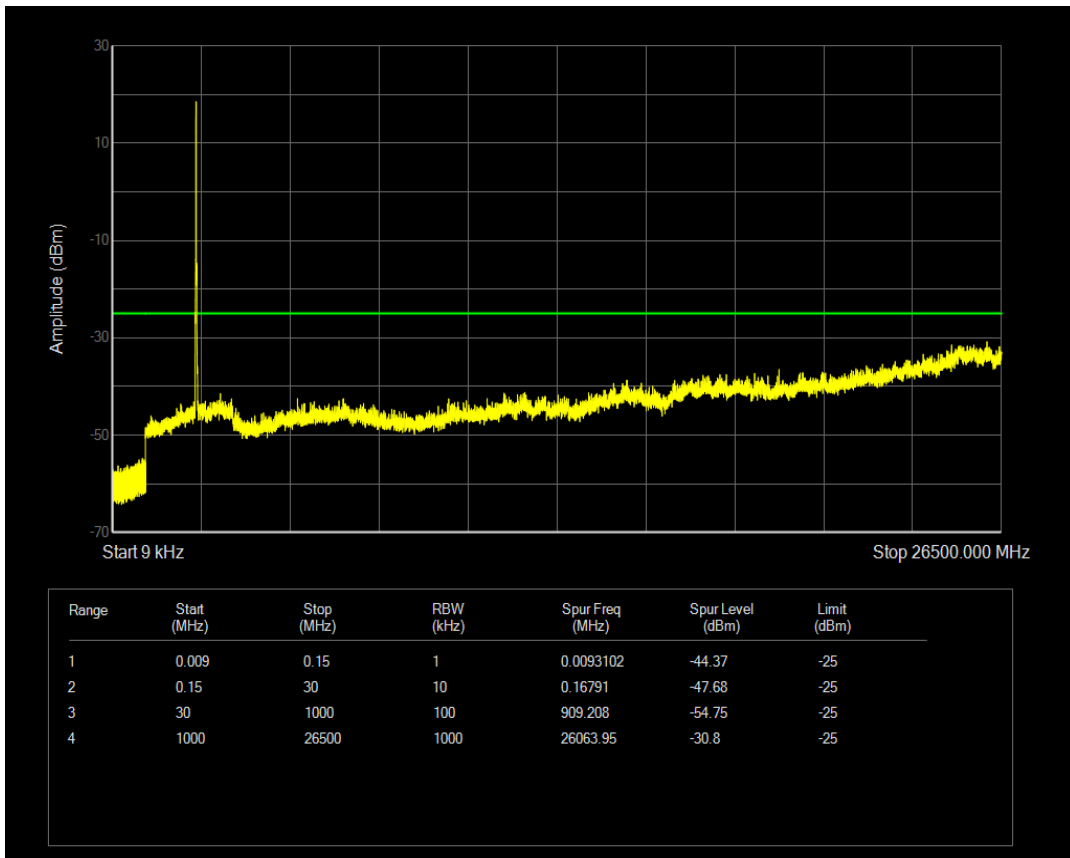

Band7 QAM16 BW=15MHz Channel=20825 RB Size=75 Position=#0

Band7 QPSK BW=15MHz Channel=21100 RB Size=1 Position=#0