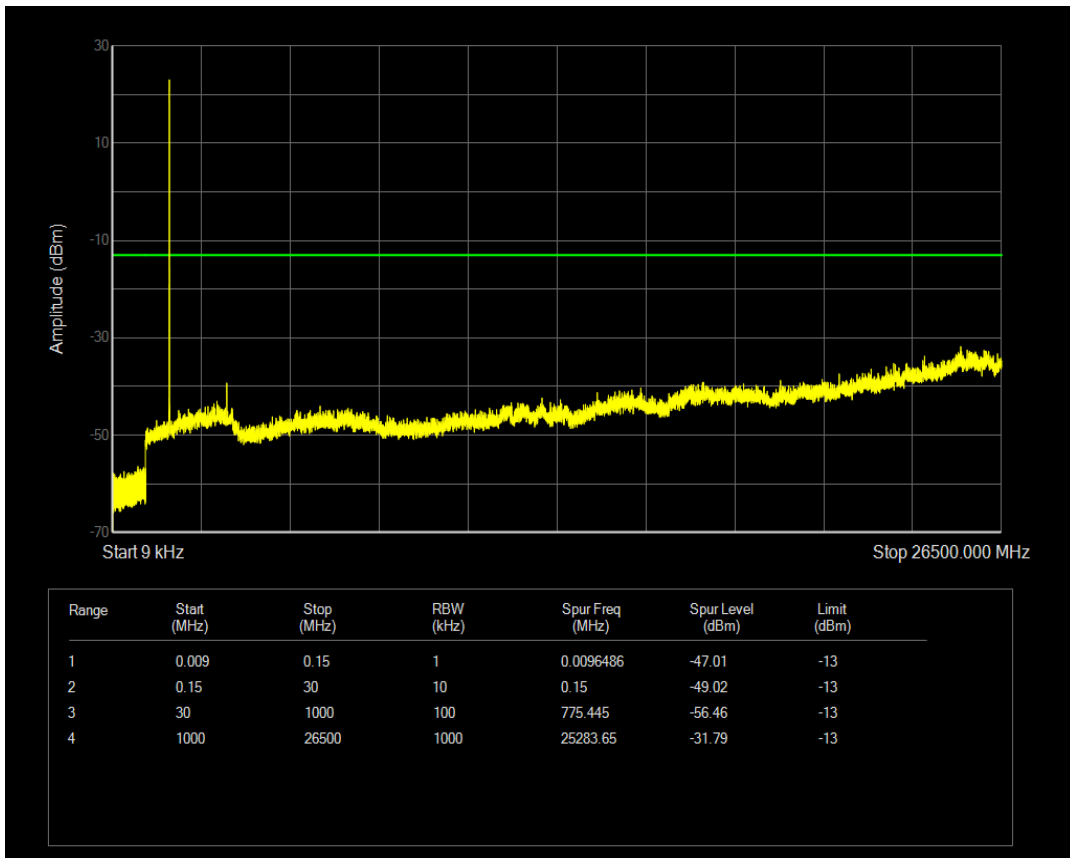

Band66 QAM16 BW=3MHz Channel=131987 RB Size=15 Position=#0

Band66 QPSK BW=3MHz Channel=132322 RB Size=1 Position=#0