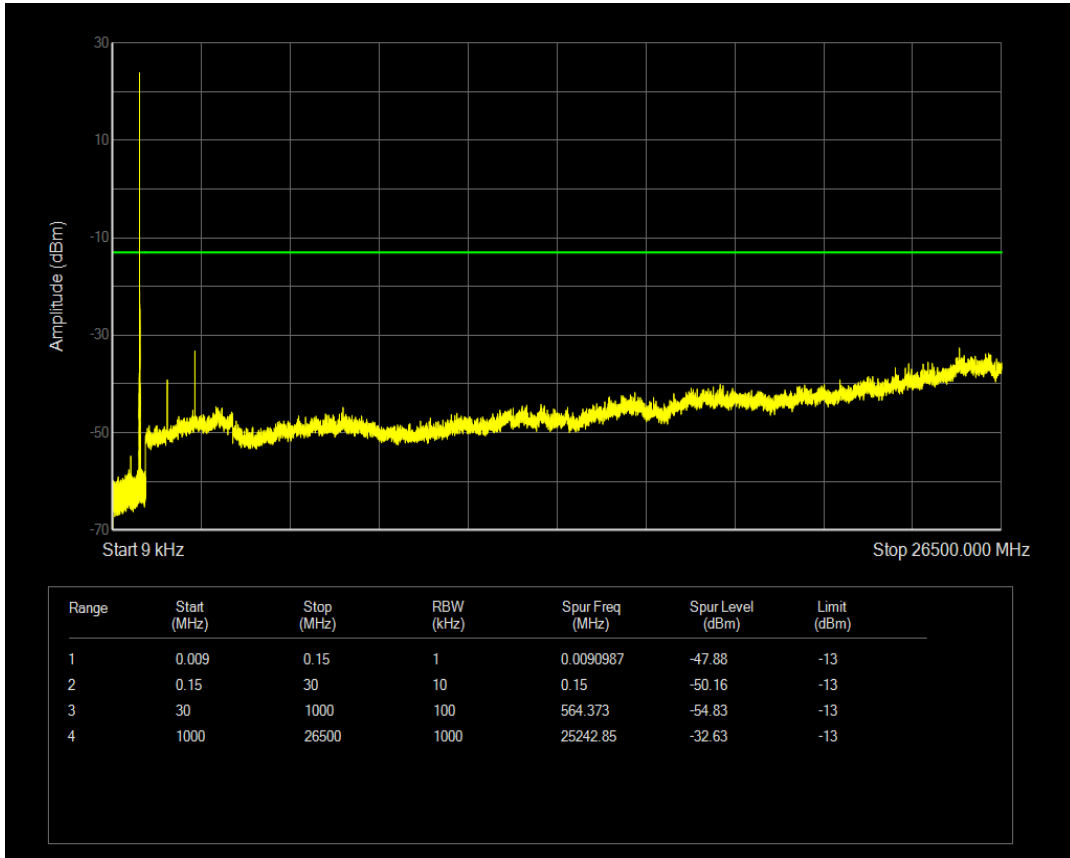

Band5 QPSK BW=3MHz Channel=20635 RB Size=15 Position=#0

Band5 QAM16 BW=3MHz Channel=20635 RB Size=1 Position=#0

Band5 QAM16 BW=3MHz Channel=20635 RB Size=15 Position=#0

Band5 QPSK BW=5MHz Channel=20425 RB Size=1 Position=#0

Band5 QPSK BW=5MHz Channel=20425 RB Size=25 Position=#0

Band5 QAM16 BW=5MHz Channel=20425 RB Size=1 Position=#0

Band5 QAM16 BW=5MHz Channel=20425 RB Size=25 Position=#0

Band5 QPSK BW=5MHz Channel=20525 RB Size=1 Position=#0