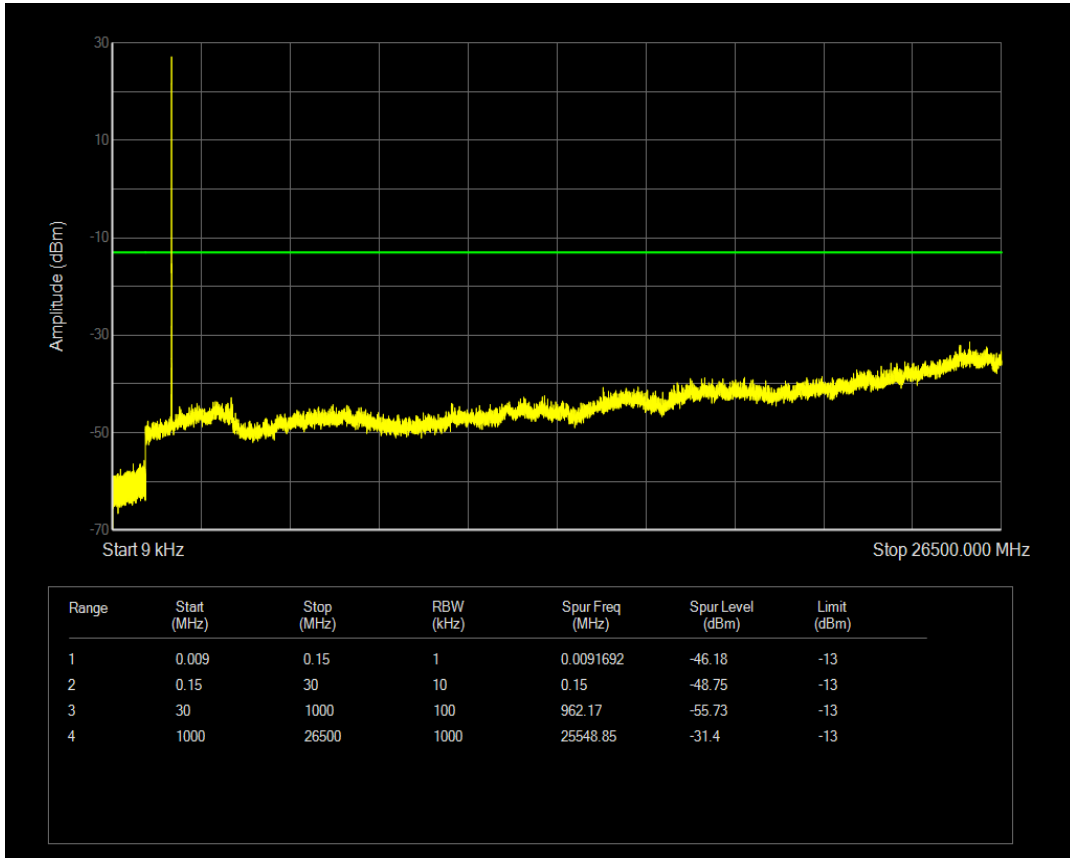

Band66 QAM16 BW=3MHz Channel=132657 RB Size=1 Position=#0

Band66 QAM16 BW=3MHz Channel=132657 RB Size=15 Position=#0