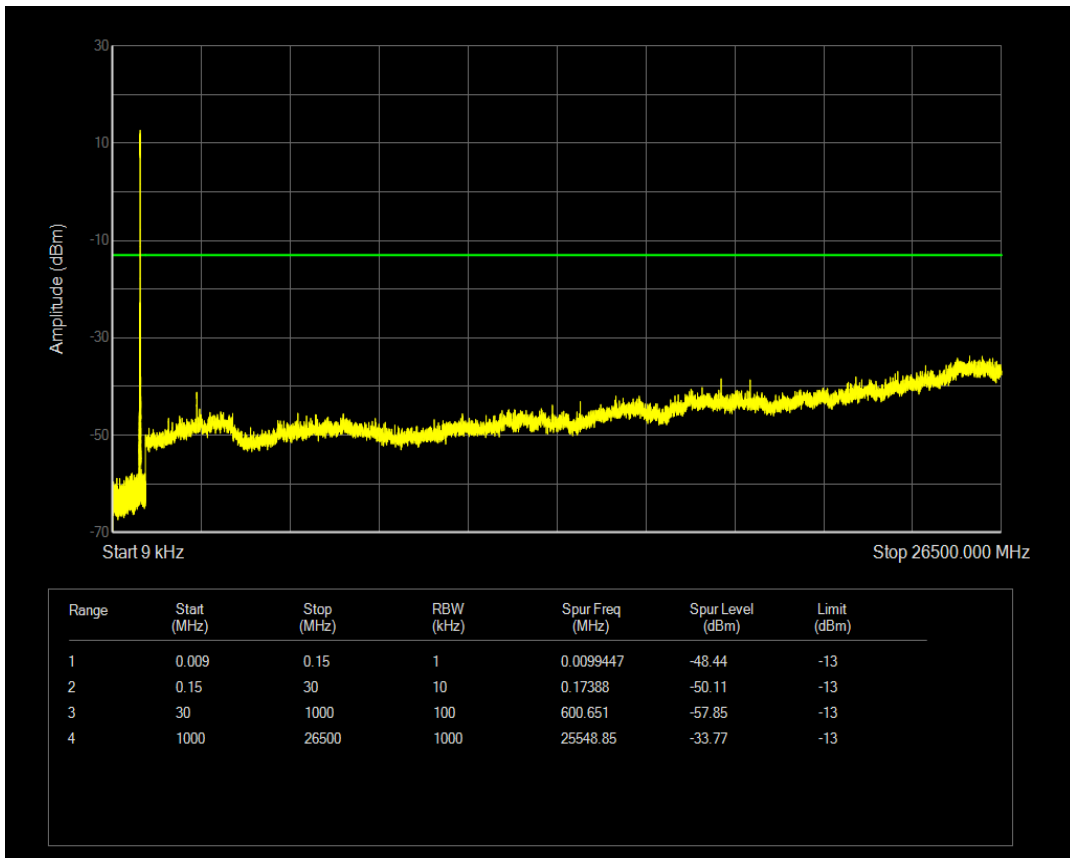

Band5 QPSK BW=10MHz Channel=20525 RB Size=50 Position=#0

Band5 QAM16 BW=10MHz Channel=20525 RB Size=1 Position=#0

Band5 QAM16 BW=10MHz Channel=20525 RB Size=50 Position=#0

Band5 QPSK BW=10MHz Channel=20600 RB Size=1 Position=#0

Band5 QPSK BW=10MHz Channel=20600 RB Size=50 Position=#0

Band5 QAM16 BW=10MHz Channel=20600 RB Size=1 Position=#0

Band5 QAM16 BW=10MHz Channel=20600 RB Size=50 Position=#0

Band66 QPSK BW=1.4MHz Channel=131979 RB Size=1 Position=#0