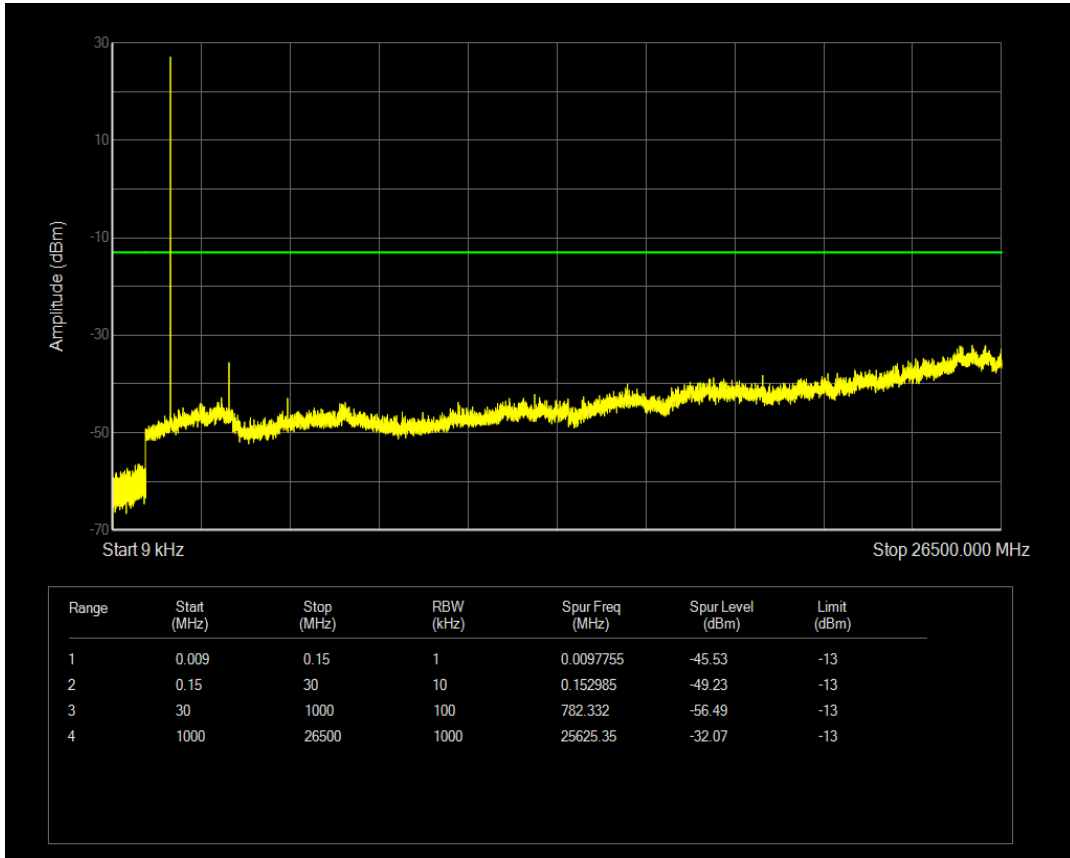

Band5 QPSK BW=10MHz Channel=20600 RB Size=50 Position=#0

Band5 QAM16 BW=10MHz Channel=20600 RB Size=1 Position=#0

Band5 QAM16 BW=10MHz Channel=20600 RB Size=50 Position=#0

Band66 QPSK BW=1.4MHz Channel=131979 RB Size=1 Position=#0

Band66 QPSK BW=1.4MHz Channel=131979 RB Size=6 Position=#0

Band66 QAM16 BW=1.4MHz Channel=131979 RB Size=1 Position=#0

Band66 QAM16 BW=1.4MHz Channel=131979 RB Size=6 Position=#0

Band66 QPSK BW=1.4MHz Channel=132322 RB Size=1 Position=#0