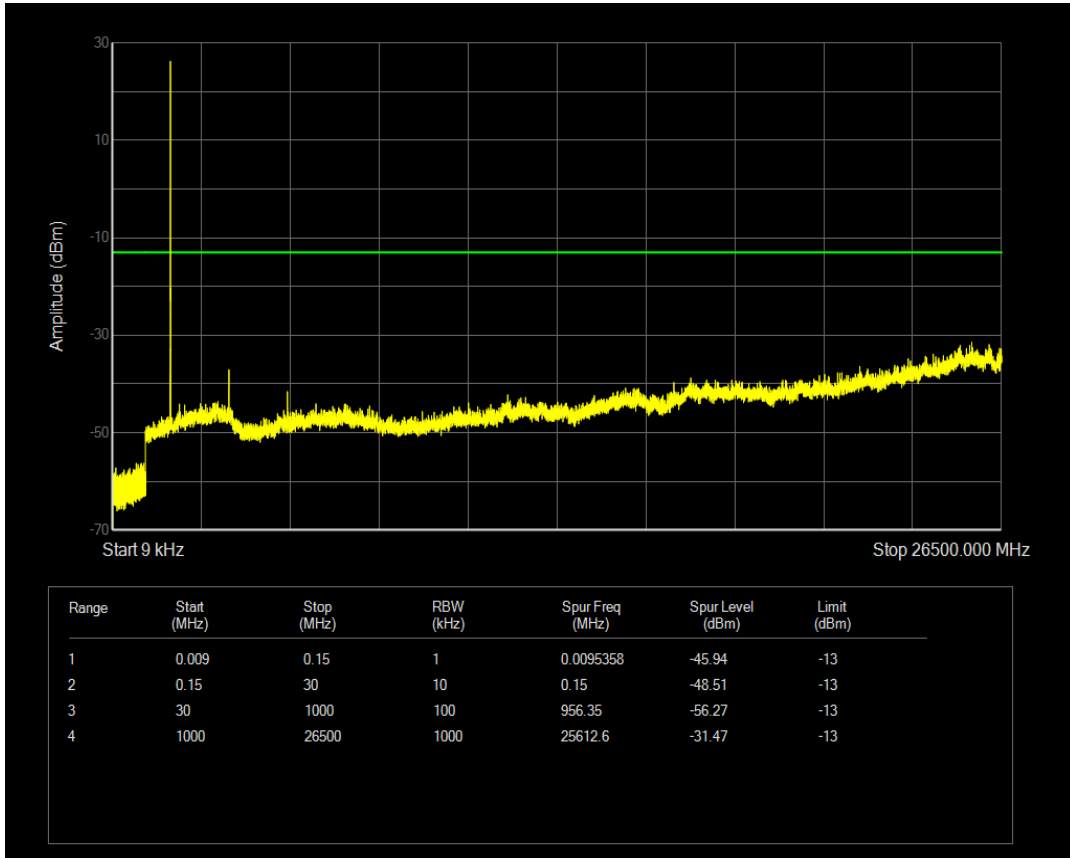

Band66 QAM16 BW=5MHz Channel=132322 RB Size=1 Position=#0

Band66 QAM16 BW=5MHz Channel=132322 RB Size=25 Position=#0