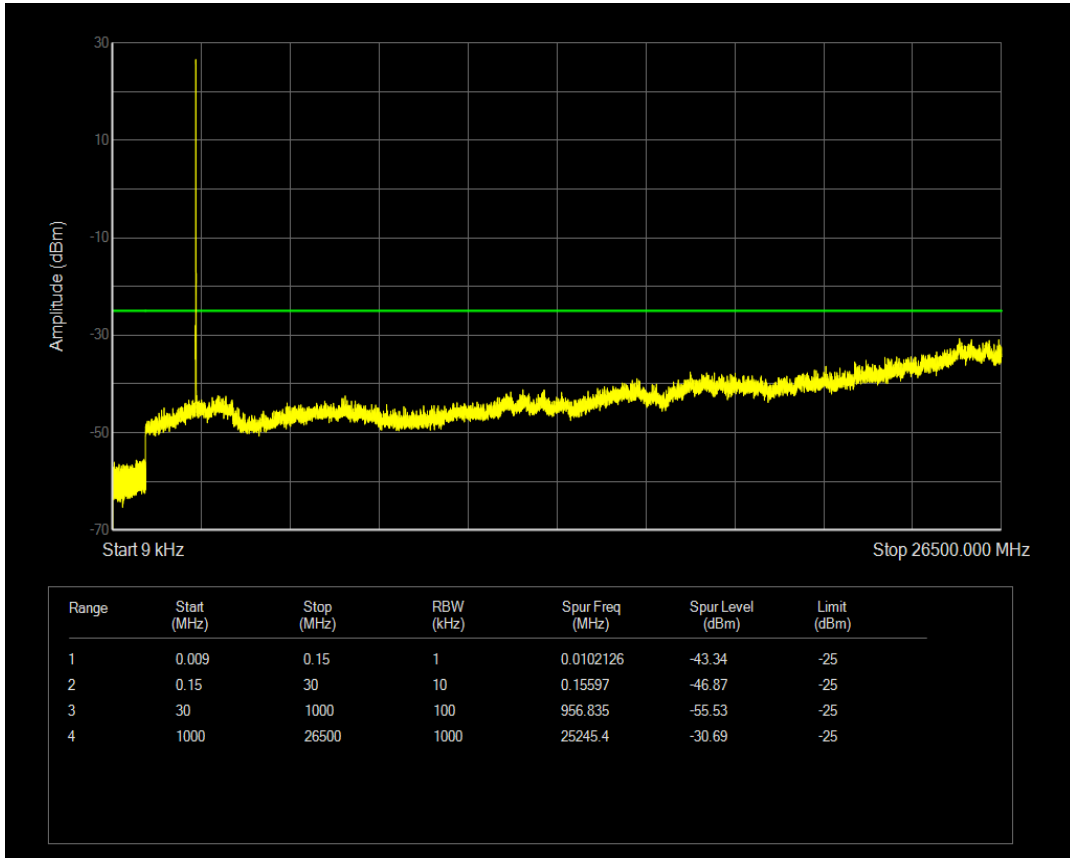

Band7 QPSK BW=20MHz Channel=21350 RB Size=100 Position=#0

Band7 QAM16 BW=20MHz Channel=21350 RB Size=1 Position=#0

Band7 QAM16 BW=20MHz Channel=21350 RB Size=100 Position=#0

Band7 QPSK BW=5MHz Channel=20775 RB Size=1 Position=#0