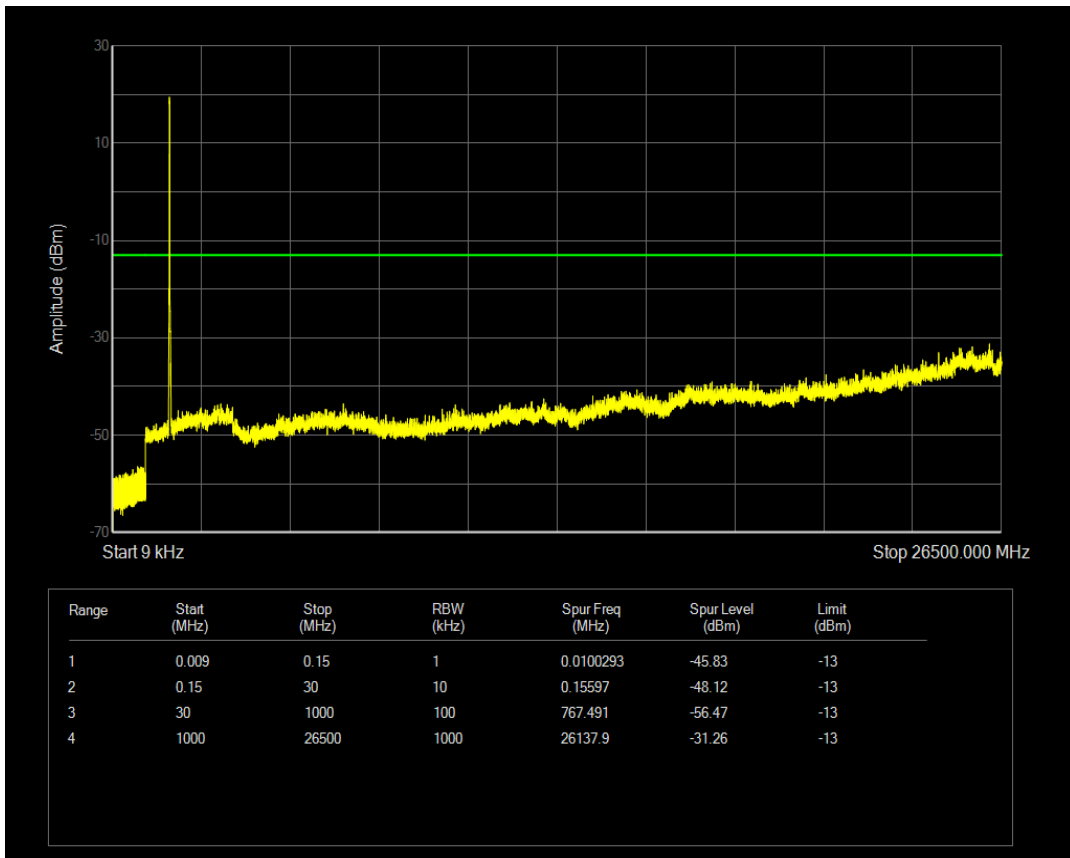

Band66 QAM16 BW=15MHz Channel=132047 RB Size=75 Position=#0

Band66 QPSK BW=15MHz Channel=132322 RB Size=1 Position=#0