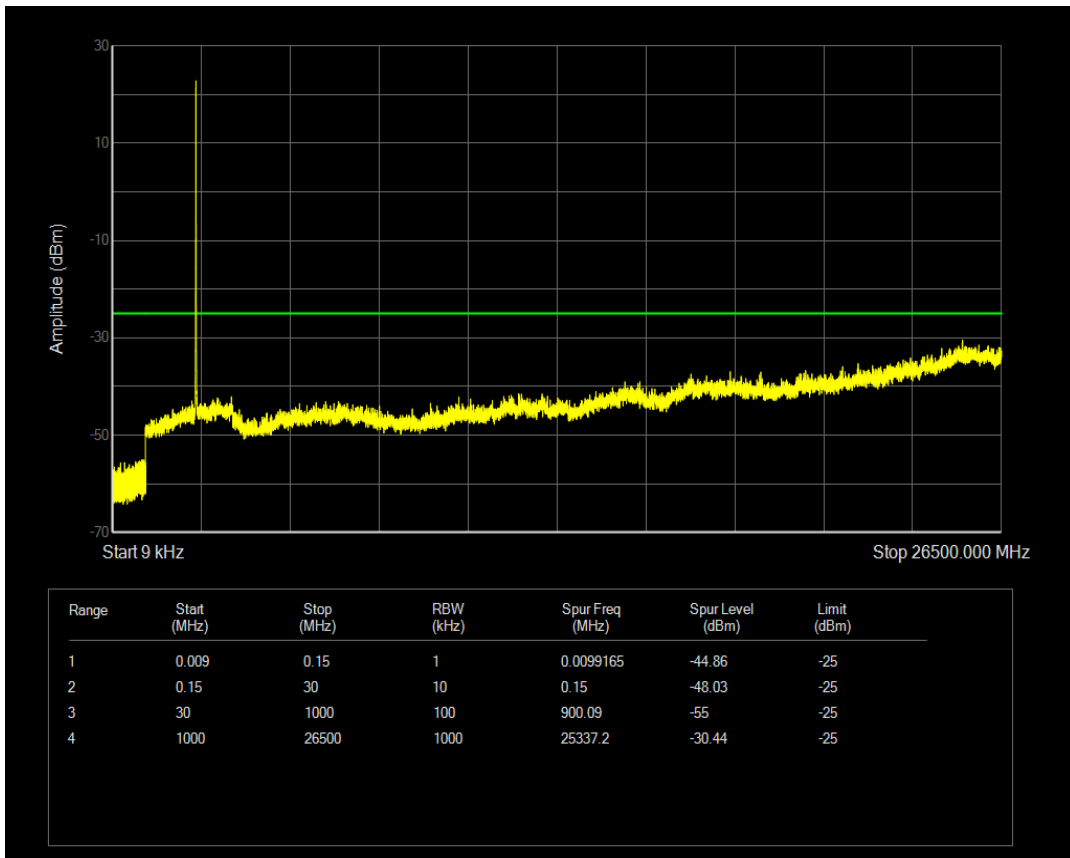

Band7 QPSK BW=5MHz Channel=20775 RB Size=25 Position=#0

Band7 QAM16 BW=5MHz Channel=20775 RB Size=1 Position=#0