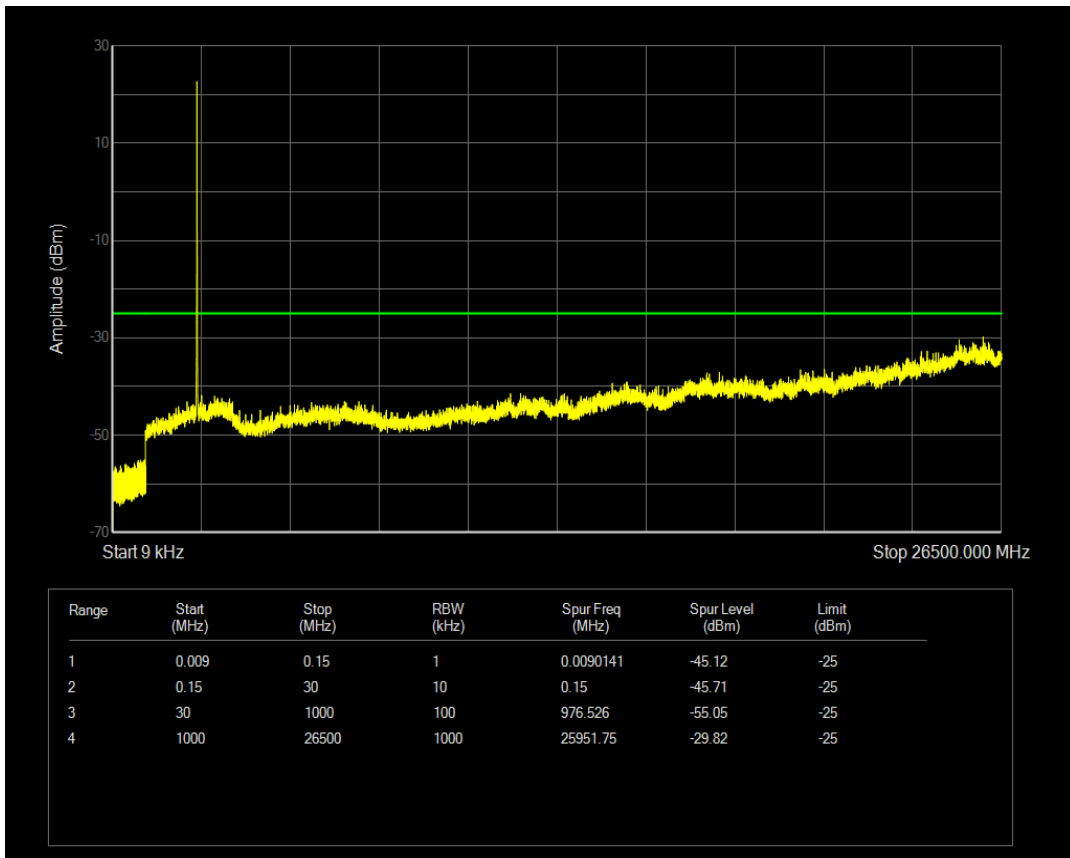

Band7 QPSK BW=5MHz Channel=21100 RB Size=25 Position=#0

Band7 QAM16 BW=5MHz Channel=21100 RB Size=1 Position=#0