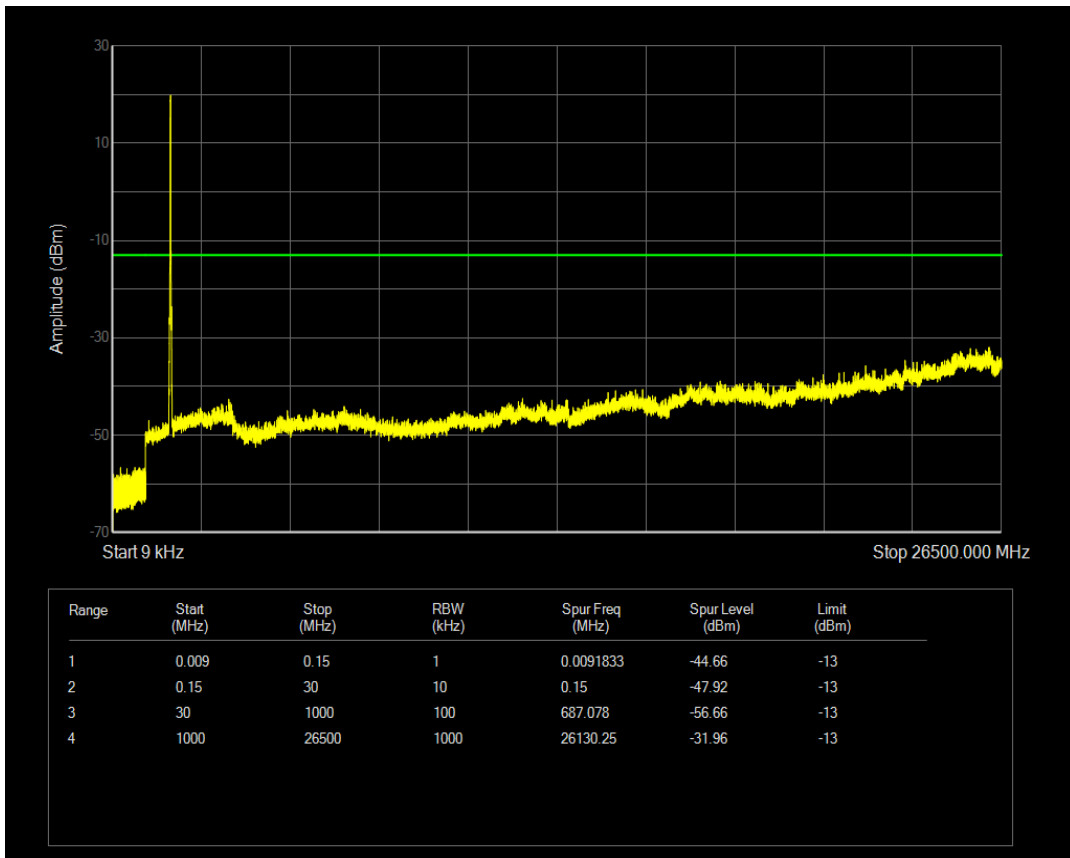

Band66 QPSK BW=15MHz Channel=132322 RB Size=75 Position=#0

Band66 QAM16 BW=15MHz Channel=132322 RB Size=1 Position=#0