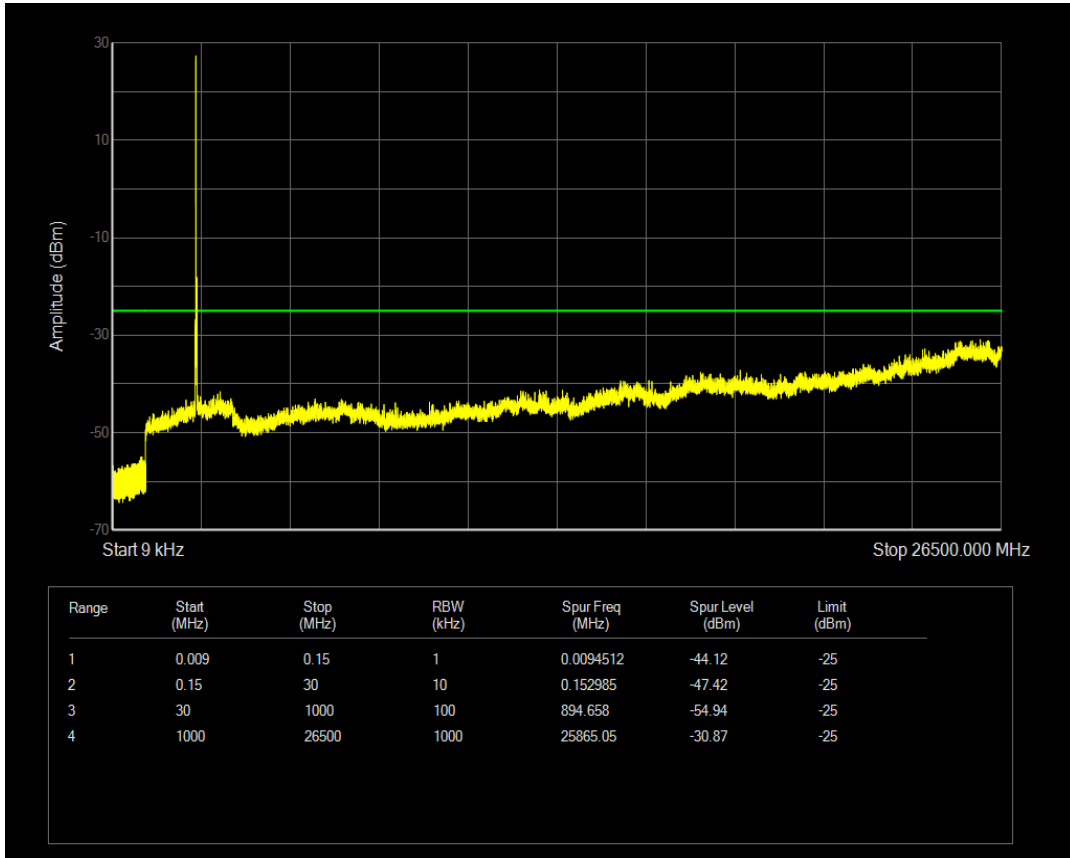

Band66 QPSK BW=1.4MHz Channel=132665 RB Size=6 Position=#0

Band66 QAM16 BW=1.4MHz Channel=132665 RB Size=1 Position=#0

Band66 QAM16 BW=1.4MHz Channel=132665 RB Size=6 Position=#0

Band7 QPSK BW=20MHz Channel=20850 RB Size=1 Position=#0

Band7 QPSK BW=20MHz Channel=20850 RB Size=100 Position=#0

Band7 QAM16 BW=20MHz Channel=20850 RB Size=1 Position=#0

Band7 QAM16 BW=20MHz Channel=20850 RB Size=100 Position=#0

Band7 QPSK BW=20MHz Channel=21100 RB Size=1 Position=#0