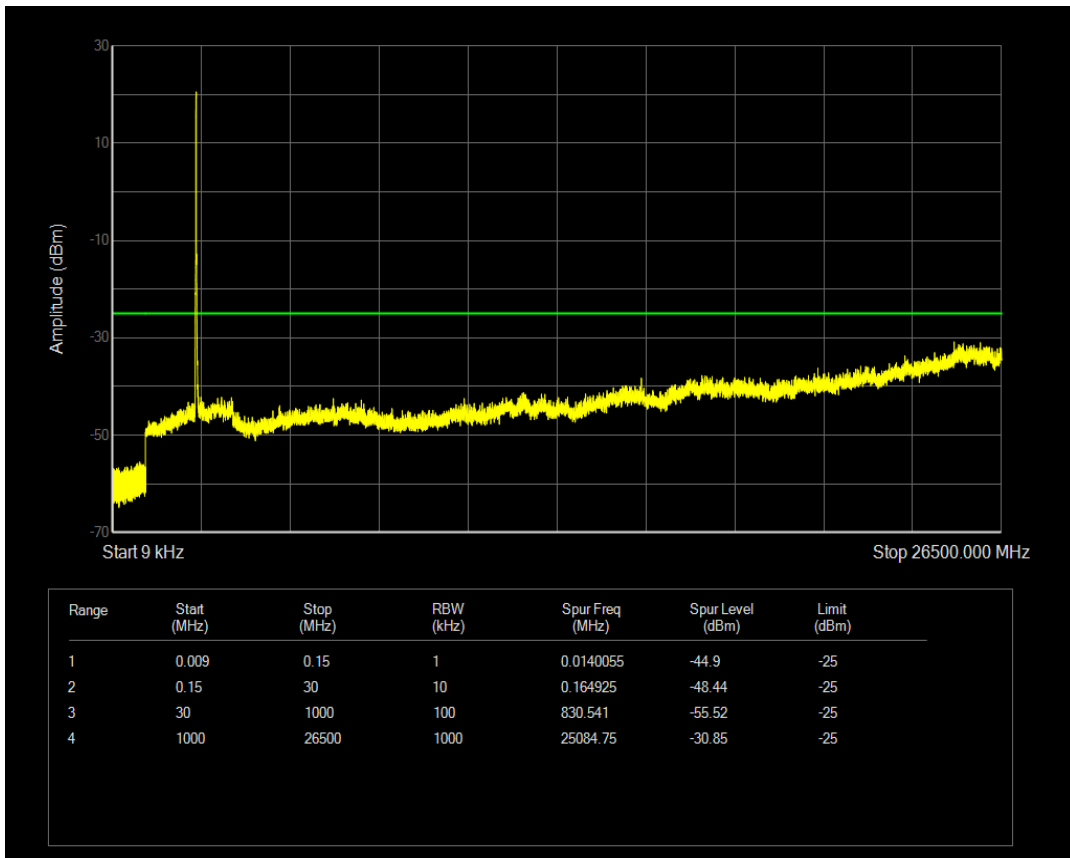

Band7 QPSK BW=15MHz Channel=20825 RB Size=75 Position=#0

Band7 QAM16 BW=15MHz Channel=20825 RB Size=1 Position=#0