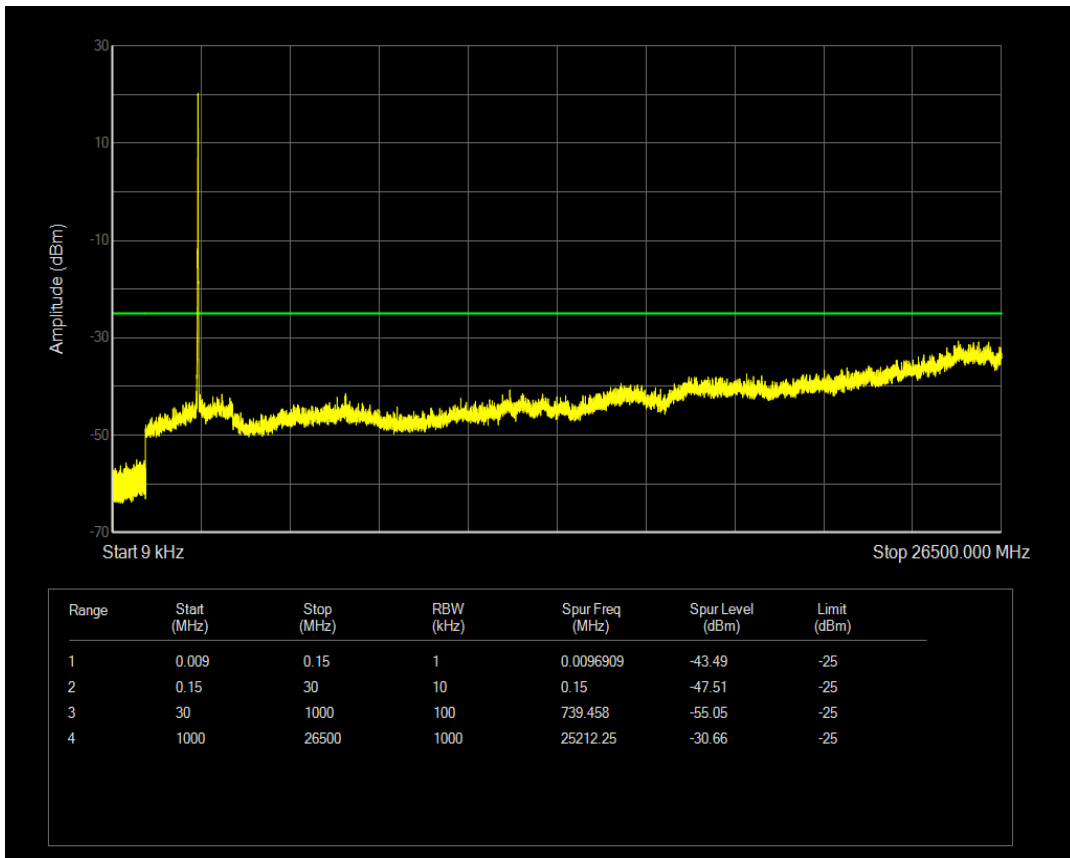

Band7 QAM16 BW=10MHz Channel=21400 RB Size=50 Position=#0

Band7 QPSK BW=15MHz Channel=20825 RB Size=1 Position=#0