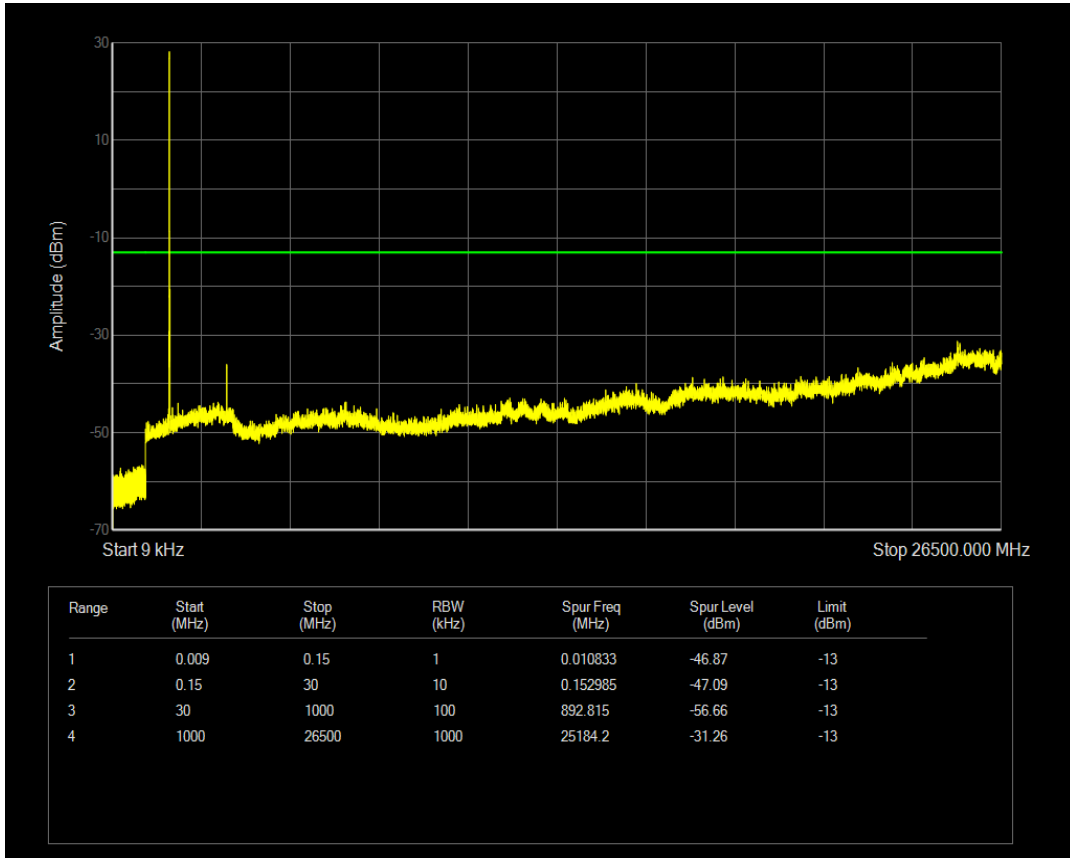

Band66 QAM16 BW=10MHz Channel=132022 RB Size=1 Position=#0

Band66 QAM16 BW=10MHz Channel=132022 RB Size=50 Position=#0