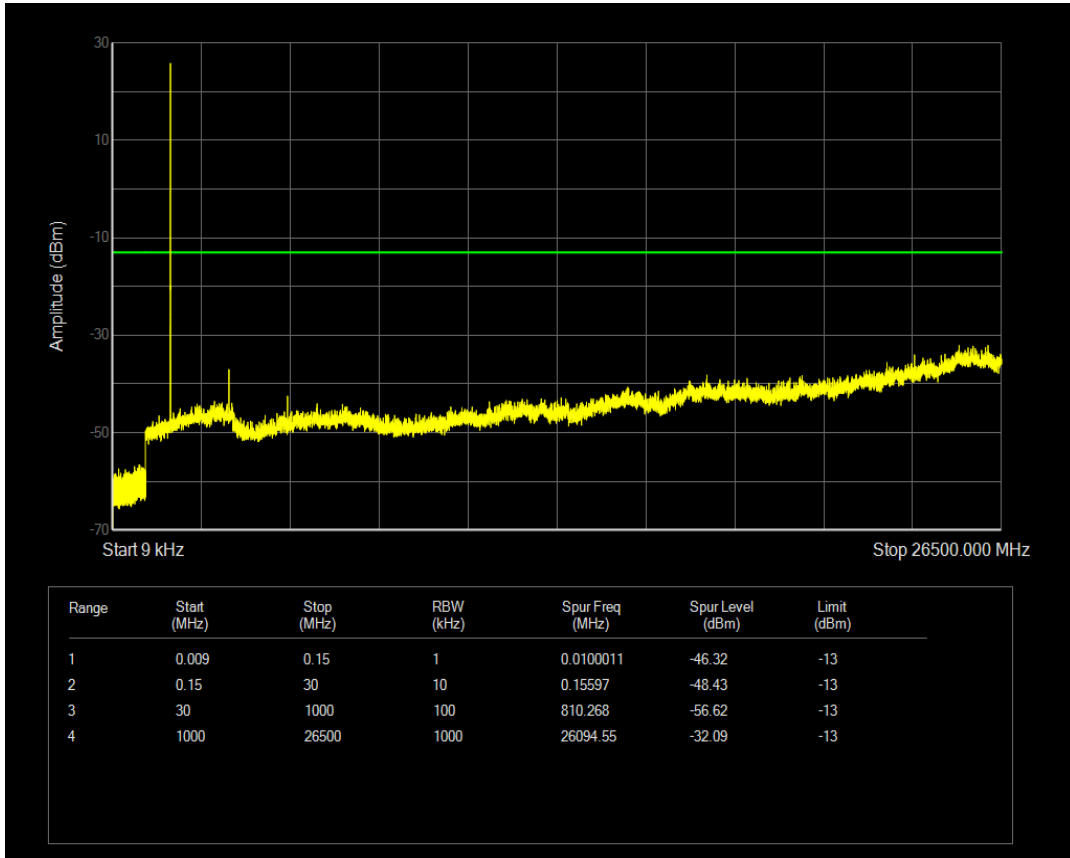

Band66 QPSK BW=3MHz Channel=131987 RB Size=15 Position=#0

Band66 QAM16 BW=3MHz Channel=131987 RB Size=1 Position=#0

Band66 QAM16 BW=3MHz Channel=131987 RB Size=15 Position=#0

Band66 QPSK BW=3MHz Channel=132322 RB Size=1 Position=#0