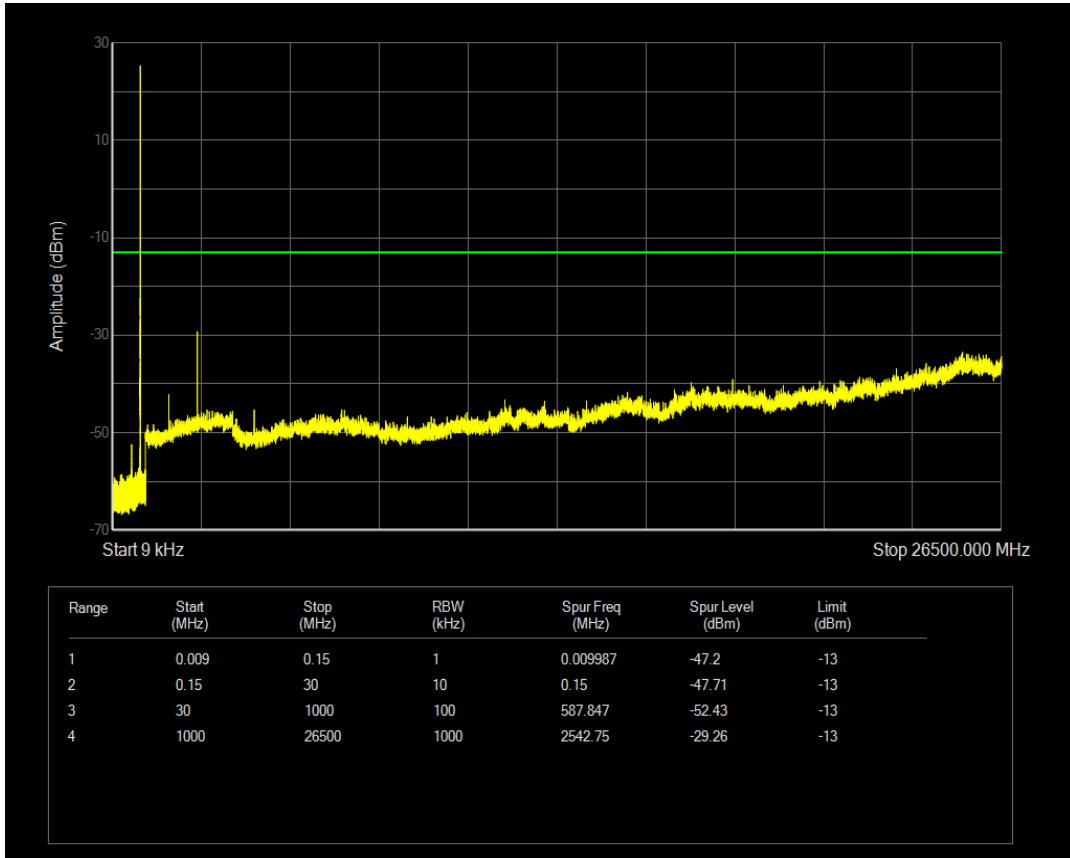

Band5 QPSK BW=1.4MHz Channel=20525 RB Size=6 Position=#0

Band5 QAM16 BW=1.4MHz Channel=20525 RB Size=1 Position=#0

Band5 QAM16 BW=1.4MHz Channel=20525 RB Size=6 Position=#0

Band5 QPSK BW=1.4MHz Channel=20643 RB Size=1 Position=#0

Band5 QPSK BW=1.4MHz Channel=20643 RB Size=6 Position=#0

Band5 QAM16 BW=1.4MHz Channel=20643 RB Size=1 Position=#0

Band5 QAM16 BW=1.4MHz Channel=20643 RB Size=6 Position=#0

Band5 QPSK BW=3MHz Channel=20415 RB Size=1 Position=#0