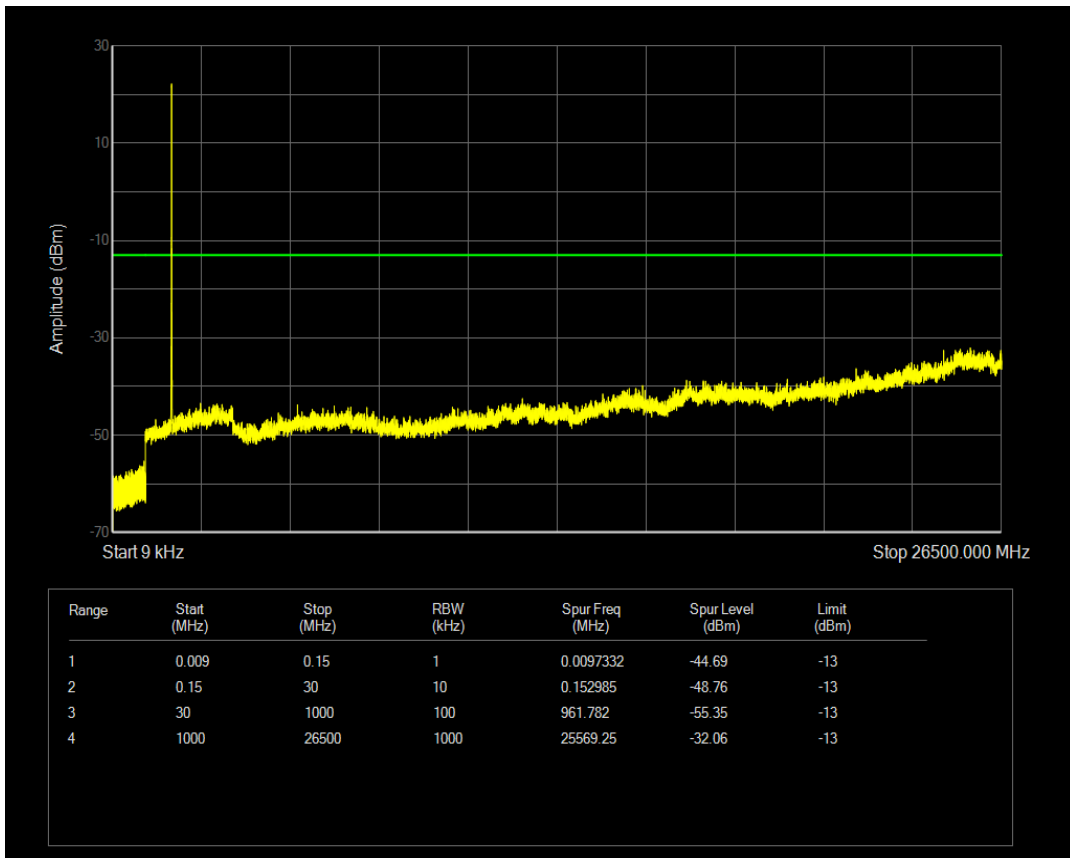

Band66 QPSK BW=5MHz Channel=132647 RB Size=25 Position=#0

Band66 QAM16 BW=5MHz Channel=132647 RB Size=1 Position=#0