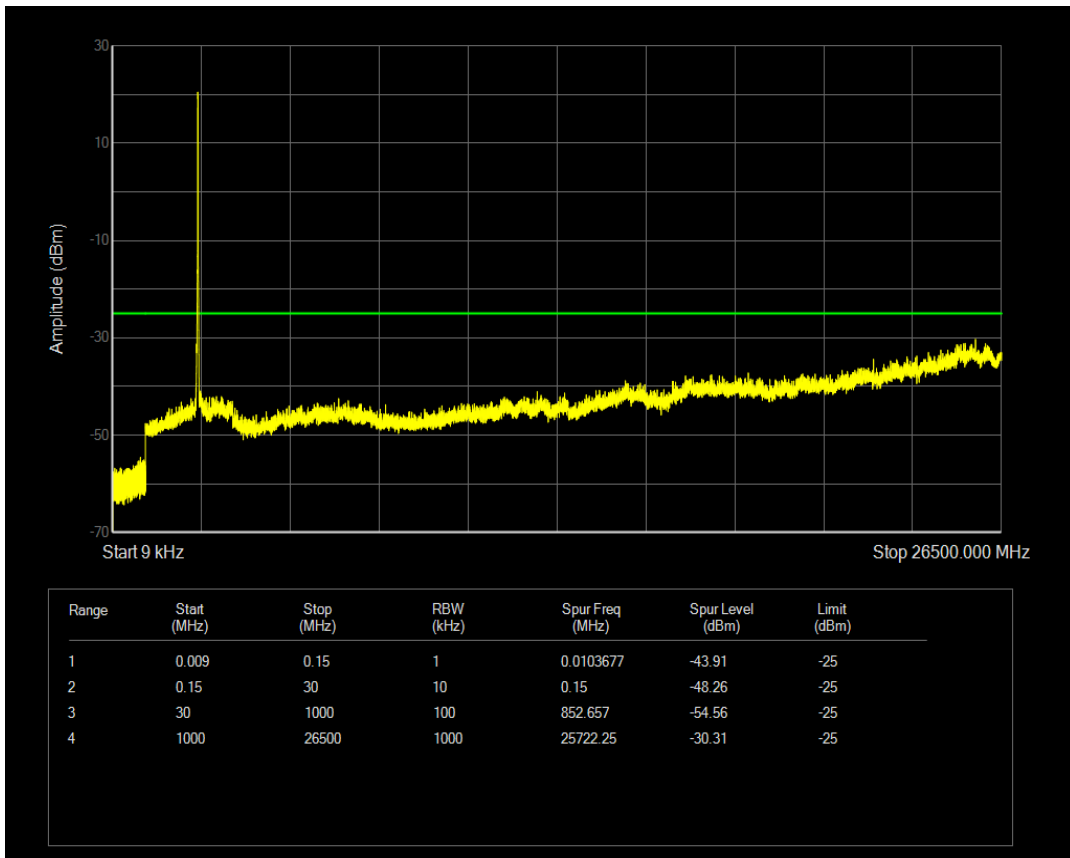

Band7 QPSK BW=15MHz Channel=21375 RB Size=75 Position=#0

Band7 QAM16 BW=15MHz Channel=21375 RB Size=1 Position=#0