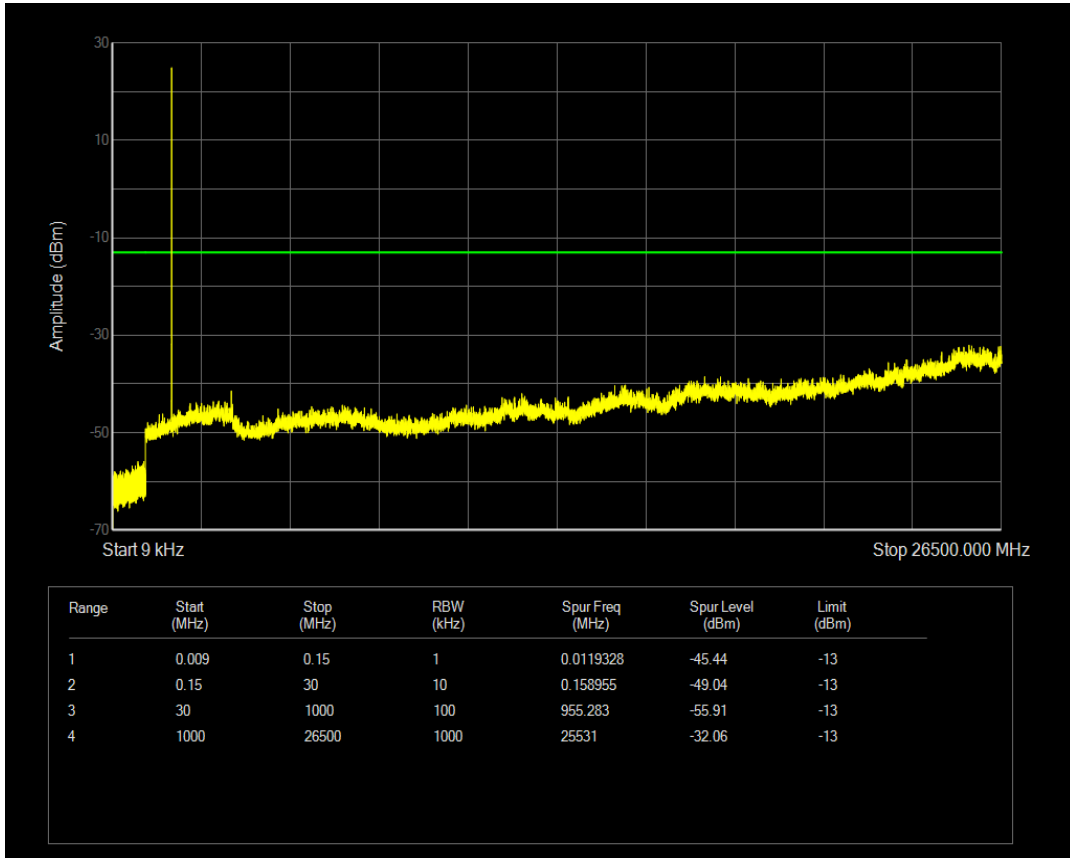

Band66 QAM16 BW=1.4MHz Channel=132665 RB Size=1 Position=#0

Band66 QAM16 BW=1.4MHz Channel=132665 RB Size=6 Position=#0