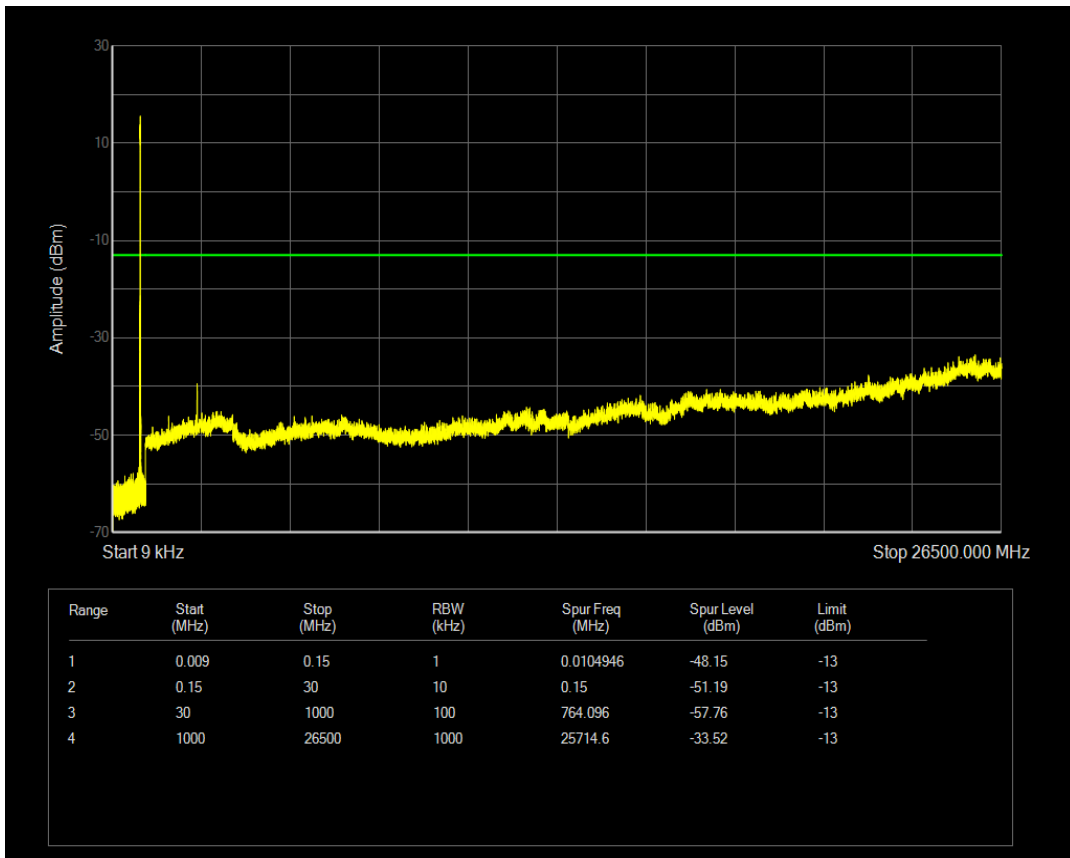

Band5 QPSK BW=5MHz Channel=20525 RB Size=25 Position=#0

Band5 QAM16 BW=5MHz Channel=20525 RB Size=1 Position=#0

Band5 QAM16 BW=5MHz Channel=20525 RB Size=25 Position=#0

Band5 QPSK BW=5MHz Channel=20625 RB Size=1 Position=#0

Band5 QPSK BW=5MHz Channel=20625 RB Size=25 Position=#0

Band5 QAM16 BW=5MHz Channel=20625 RB Size=1 Position=#0

Band5 QAM16 BW=5MHz Channel=20625 RB Size=25 Position=#0

Band5 QPSK BW=10MHz Channel=20450 RB Size=1 Position=#0