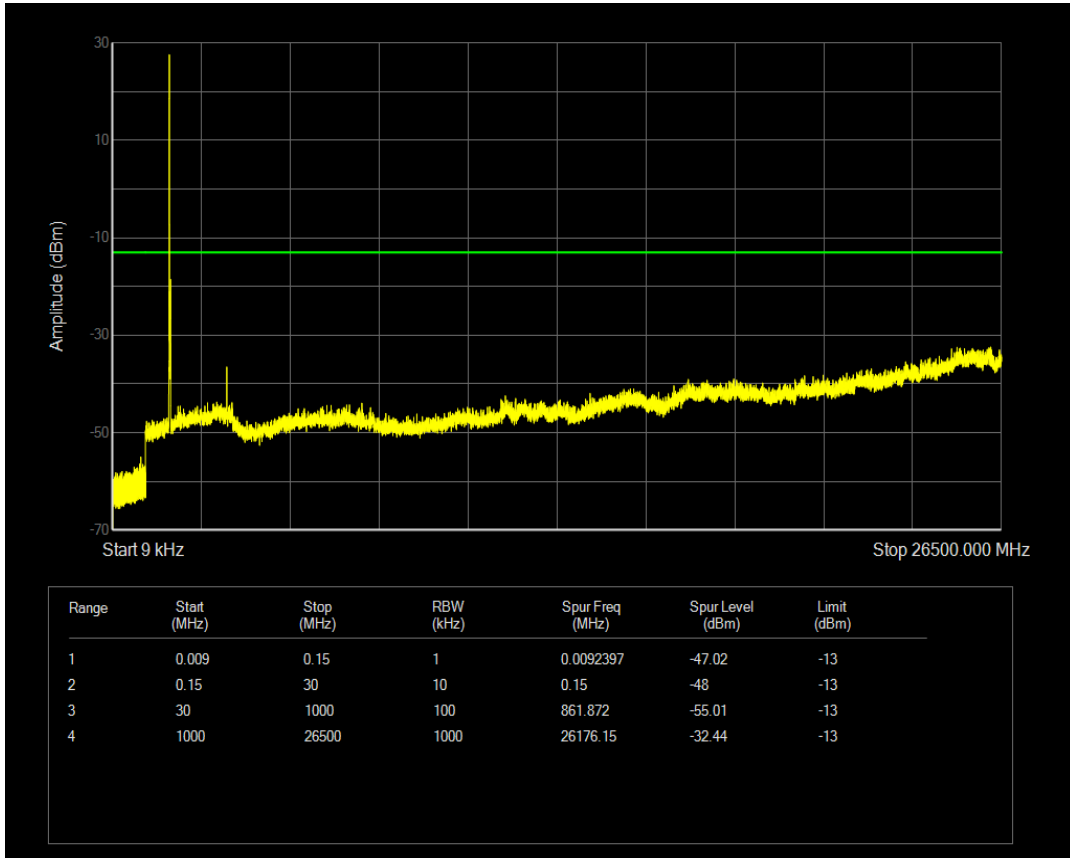

Band66 QPSK BW=15MHz Channel=132597 RB Size=75 Position=#0

Band66 QAM16 BW=15MHz Channel=132597 RB Size=1 Position=#0

Band66 QAM16 BW=15MHz Channel=132597 RB Size=75 Position=#0

Band66 QPSK BW=20MHz Channel=132072 RB Size=1 Position=#0