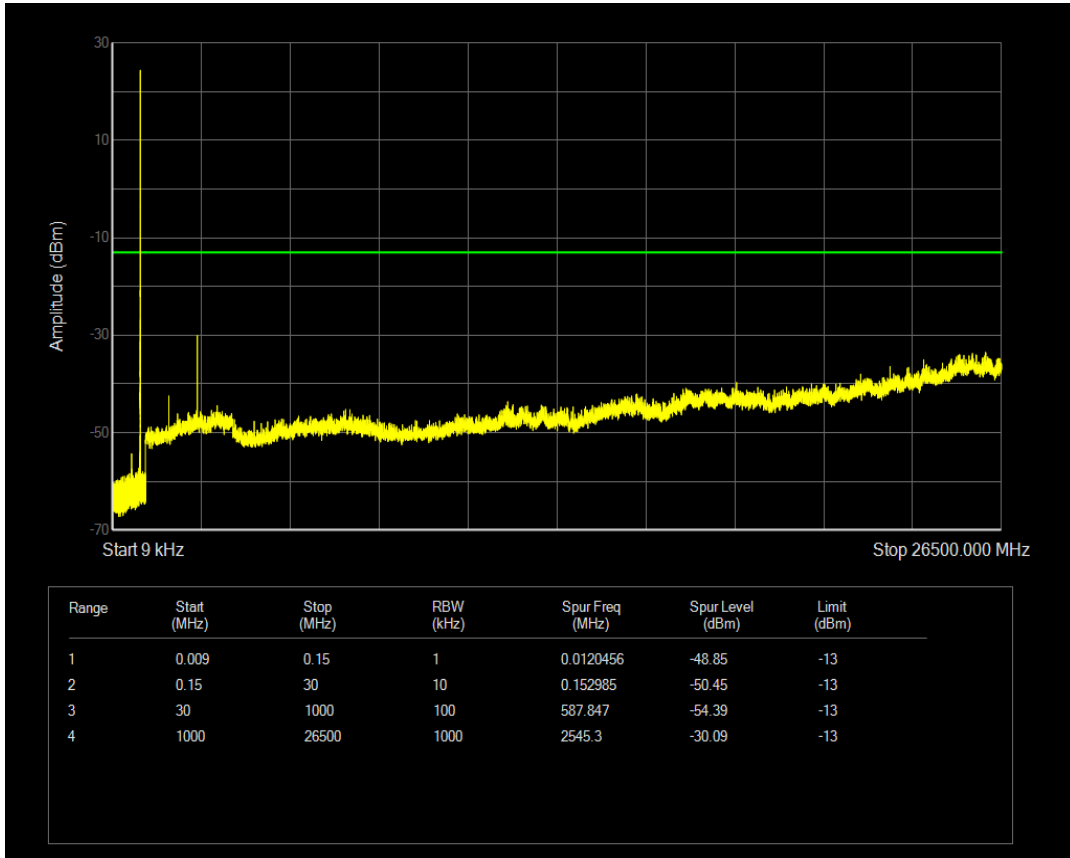

Band5 QPSK BW=1.4MHz Channel=20525 RB Size=6 Position=#0

Band5 QAM16 BW=1.4MHz Channel=20525 RB Size=1 Position=#0

Band5 QAM16 BW=1.4MHz Channel=20525 RB Size=6 Position=#0

Band5 QPSK BW=1.4MHz Channel=20643 RB Size=1 Position=#0

Band5 QPSK BW=1.4MHz Channel=20643 RB Size=6 Position=#0

Band5 QAM16 BW=1.4MHz Channel=20643 RB Size=1 Position=#0

Band5 QAM16 BW=1.4MHz Channel=20643 RB Size=6 Position=#0

Band5 QPSK BW=3MHz Channel=20415 RB Size=1 Position=#0