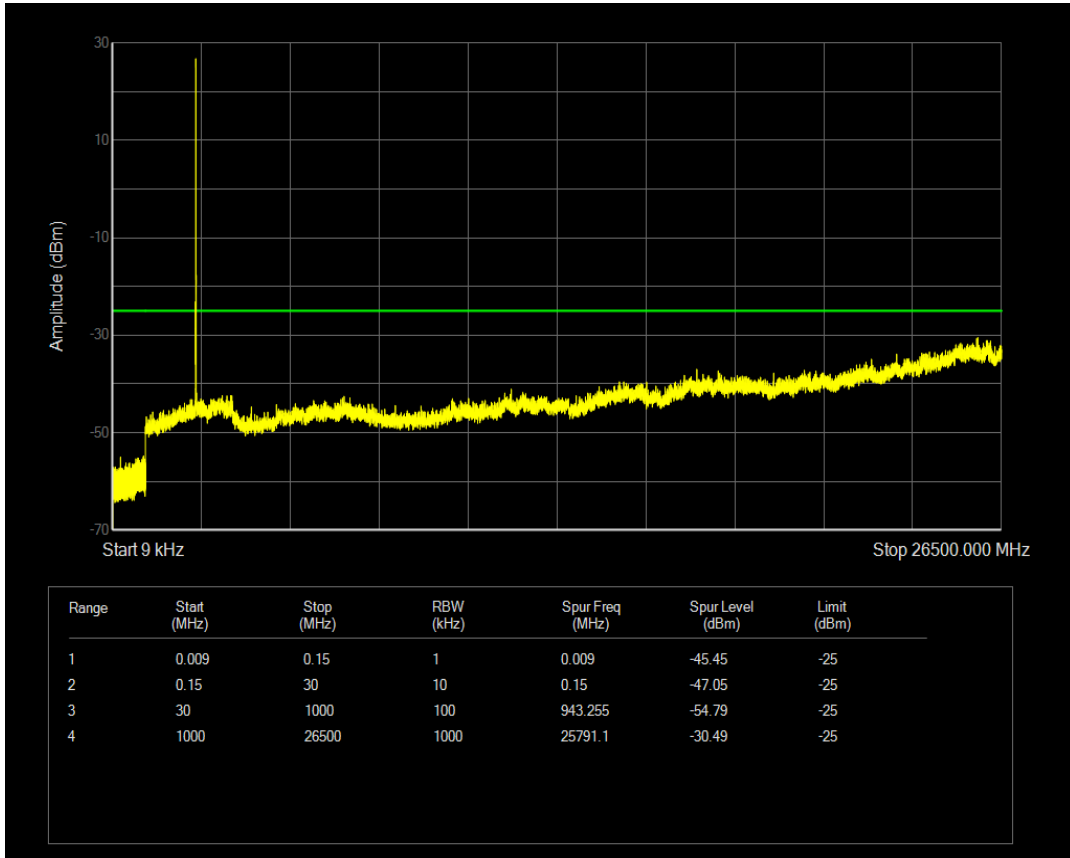

Band7 QAM16 BW=5MHz Channel=20775 RB Size=1 Position=#0

Band7 QAM16 BW=5MHz Channel=20775 RB Size=25 Position=#0