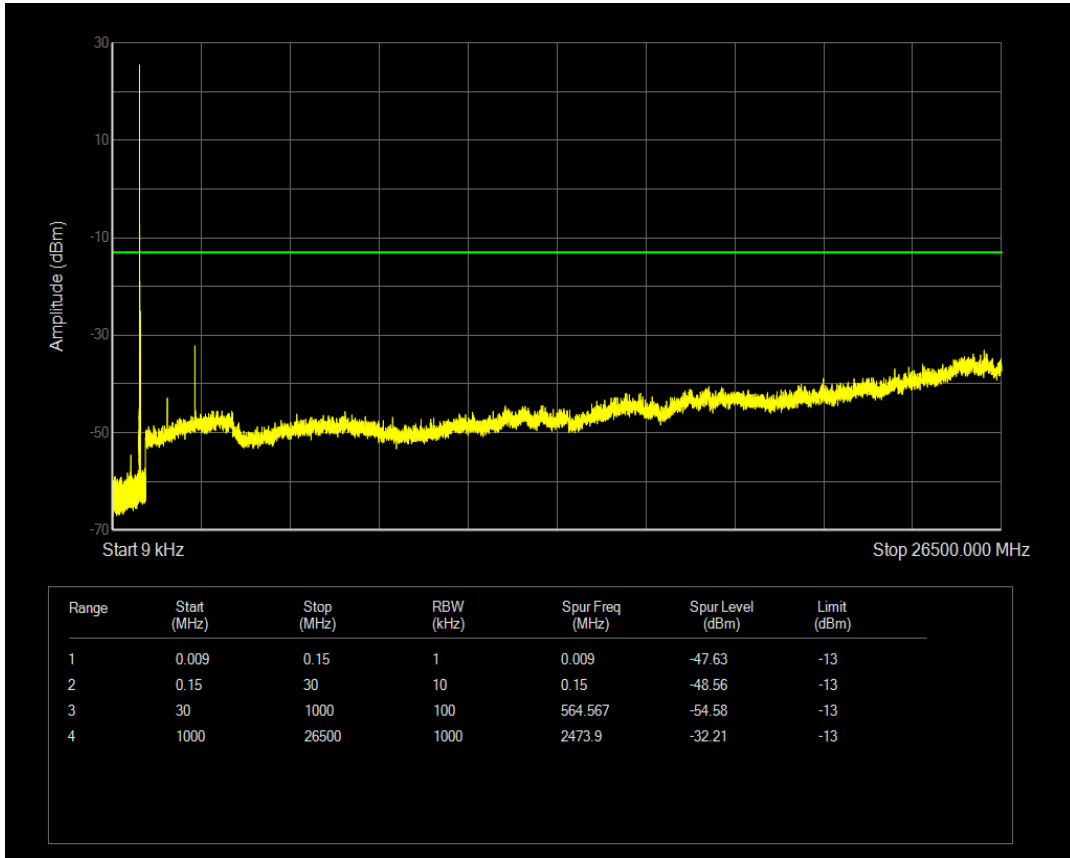

Band5 QPSK BW=5MHz Channel=20625 RB Size=25 Position=#0

Band5 QAM16 BW=5MHz Channel=20625 RB Size=1 Position=#0

Band5 QAM16 BW=5MHz Channel=20625 RB Size=25 Position=#0

Band5 QPSK BW=10MHz Channel=20450 RB Size=1 Position=#0

Band5 QPSK BW=10MHz Channel=20450 RB Size=50 Position=#0

Band5 QAM16 BW=10MHz Channel=20450 RB Size=1 Position=#0

Band5 QAM16 BW=10MHz Channel=20450 RB Size=50 Position=#0

Band5 QPSK BW=10MHz Channel=20525 RB Size=1 Position=#0