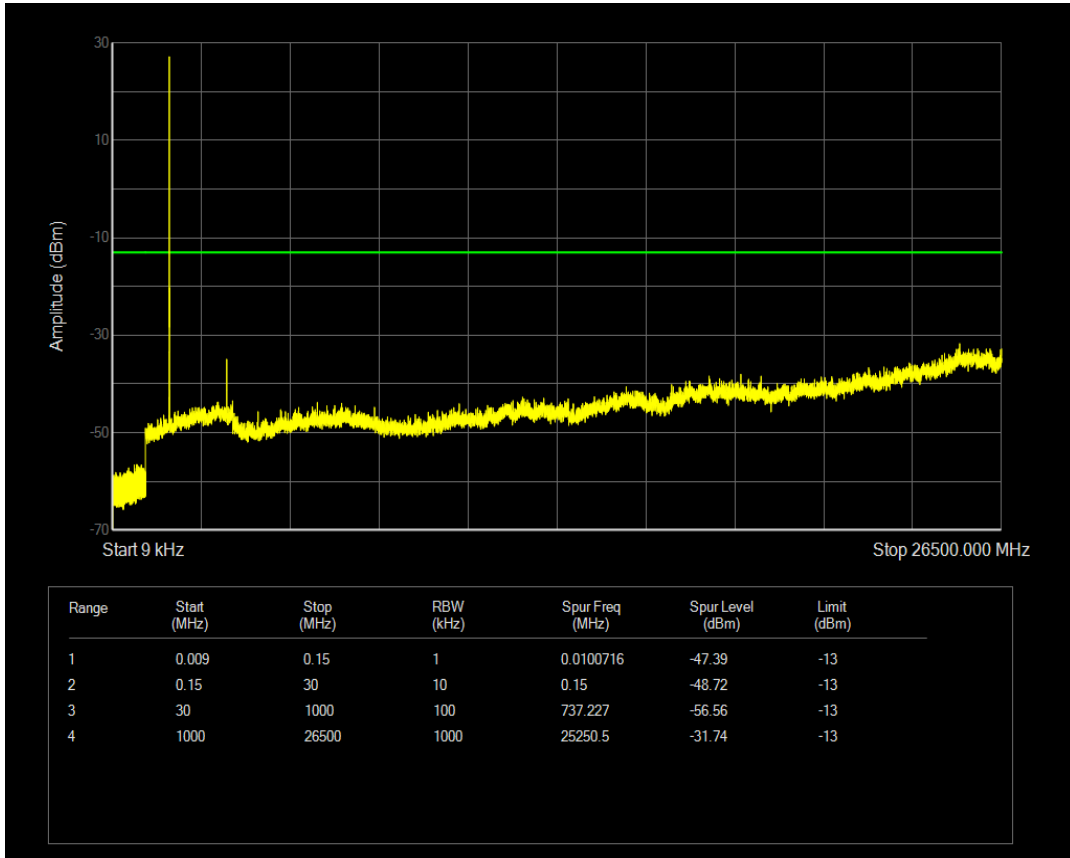

Band66 QPSK BW=3MHz Channel=132657 RB Size=15 Position=#0

Band66 QAM16 BW=3MHz Channel=132657 RB Size=1 Position=#0

Band66 QAM16 BW=3MHz Channel=132657 RB Size=15 Position=#0

Band66 QPSK BW=5MHz Channel=131997 RB Size=1 Position=#0