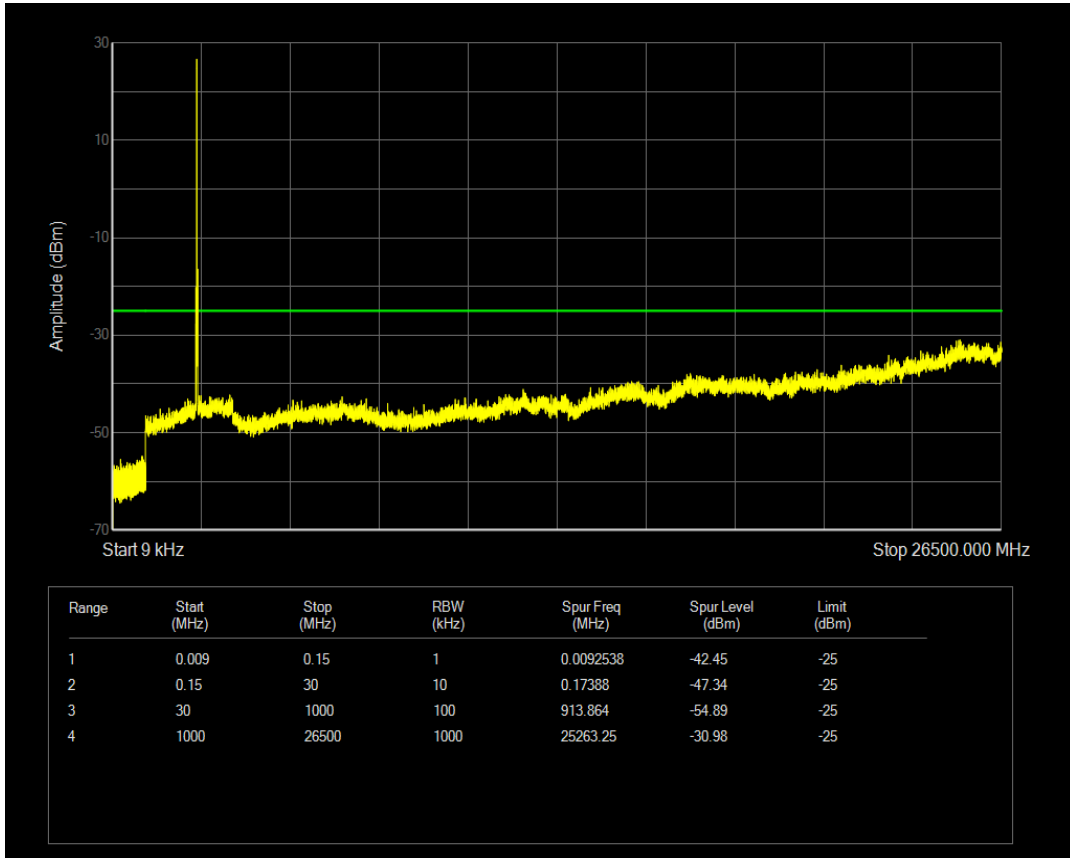

Band7 QAM16 BW=15MHz Channel=21100 RB Size=1 Position=#0

Band7 QAM16 BW=15MHz Channel=21100 RB Size=75 Position=#0