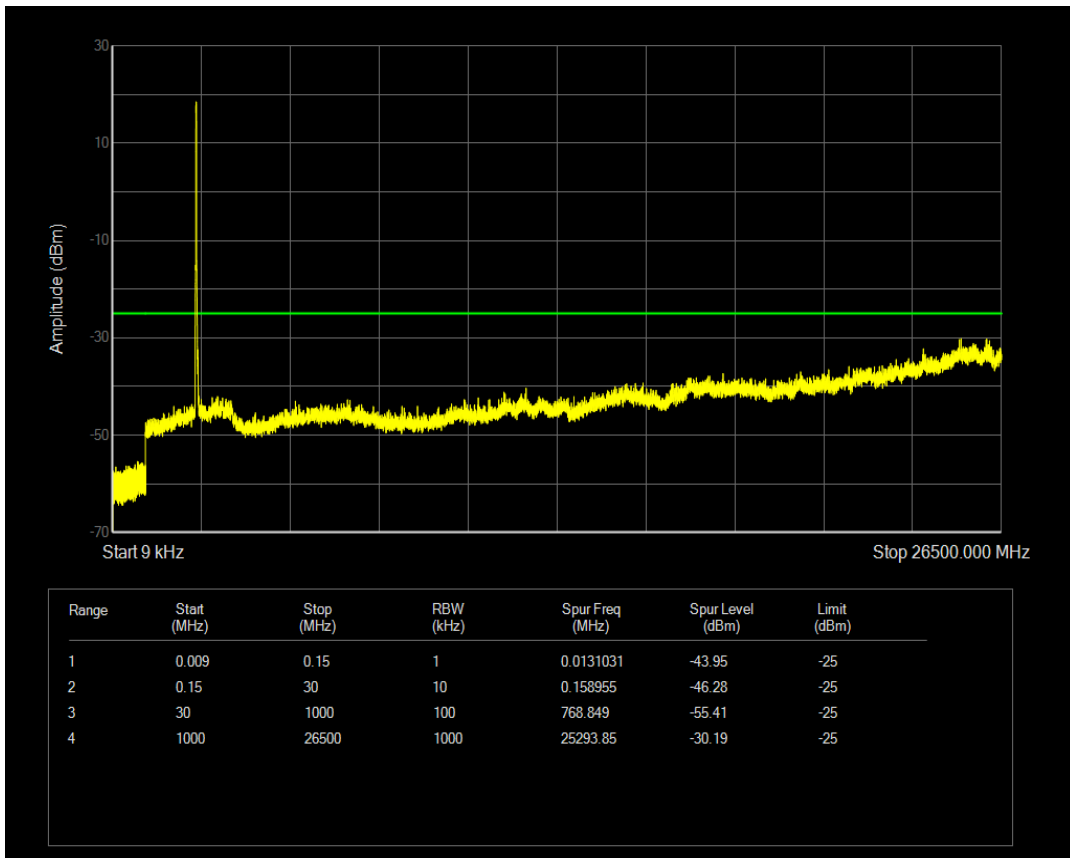

Band66 QPSK BW=1.4MHz Channel=132665 RB Size=6 Position=#0

Band66 QAM16 BW=1.4MHz Channel=132665 RB Size=1 Position=#0

Band66 QAM16 BW=1.4MHz Channel=132665 RB Size=6 Position=#0

Band7 QPSK BW=20MHz Channel=20850 RB Size=1 Position=#0

Band7 QPSK BW=20MHz Channel=20850 RB Size=100 Position=#0

Band7 QAM16 BW=20MHz Channel=20850 RB Size=1 Position=#0

Band7 QAM16 BW=20MHz Channel=20850 RB Size=100 Position=#0

Band7 QPSK BW=20MHz Channel=21100 RB Size=1 Position=#0