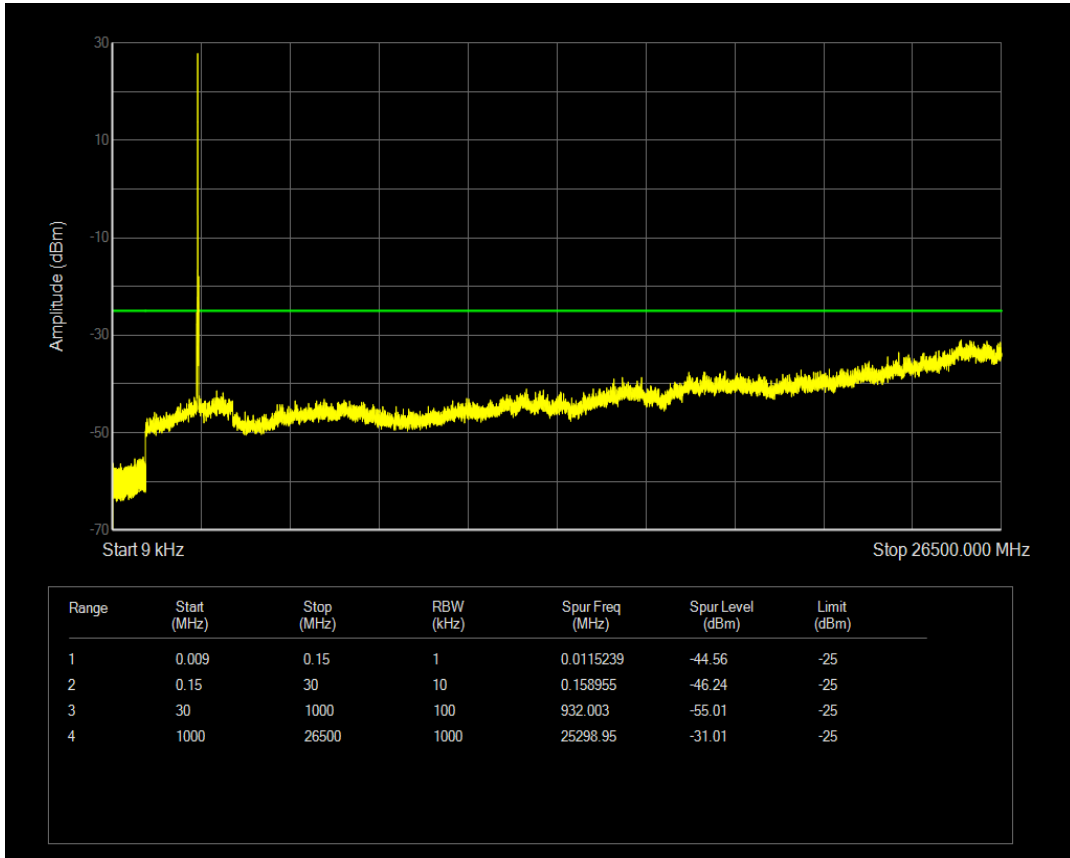

Band7 QPSK BW=15MHz Channel=21100 RB Size=75 Position=#0

Band7 QAM16 BW=15MHz Channel=21100 RB Size=1 Position=#0

Band7 QAM16 BW=15MHz Channel=21100 RB Size=75 Position=#0

Band7 QPSK BW=15MHz Channel=21375 RB Size=1 Position=#0