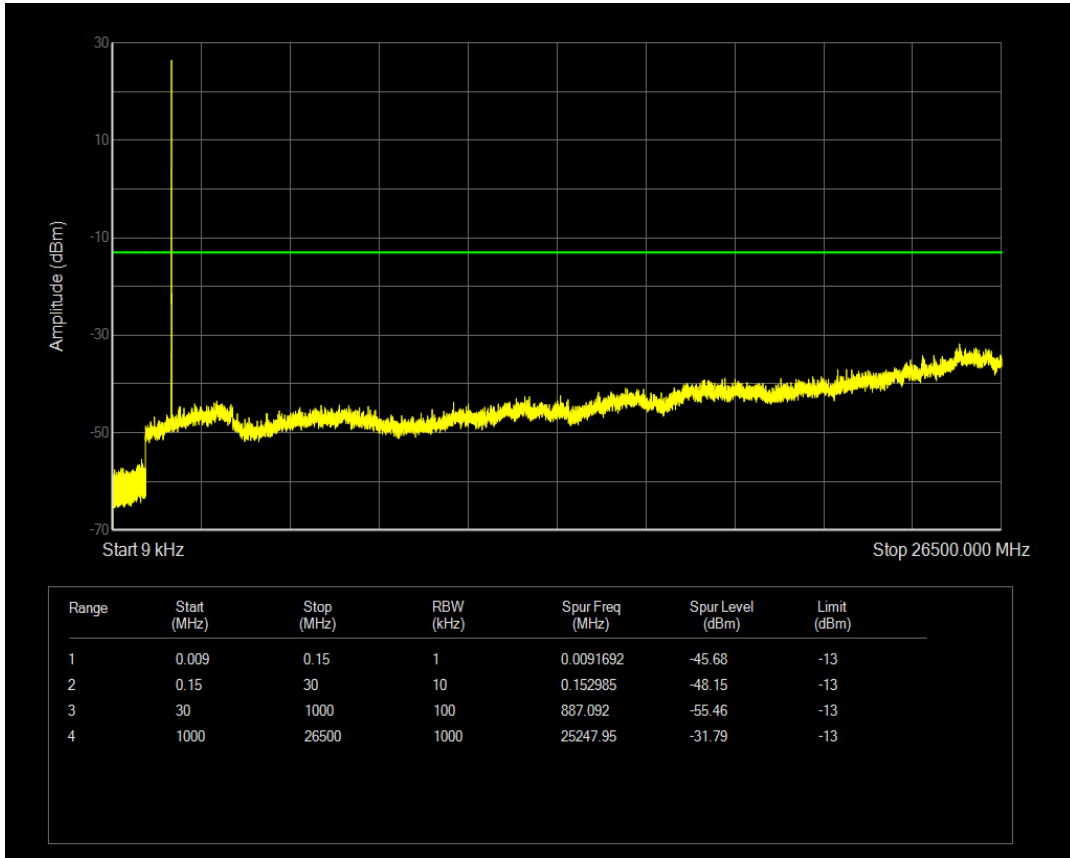

Band66 QAM16 BW=5MHz Channel=132647 RB Size=1 Position=#0

Band66 QAM16 BW=5MHz Channel=132647 RB Size=25 Position=#0