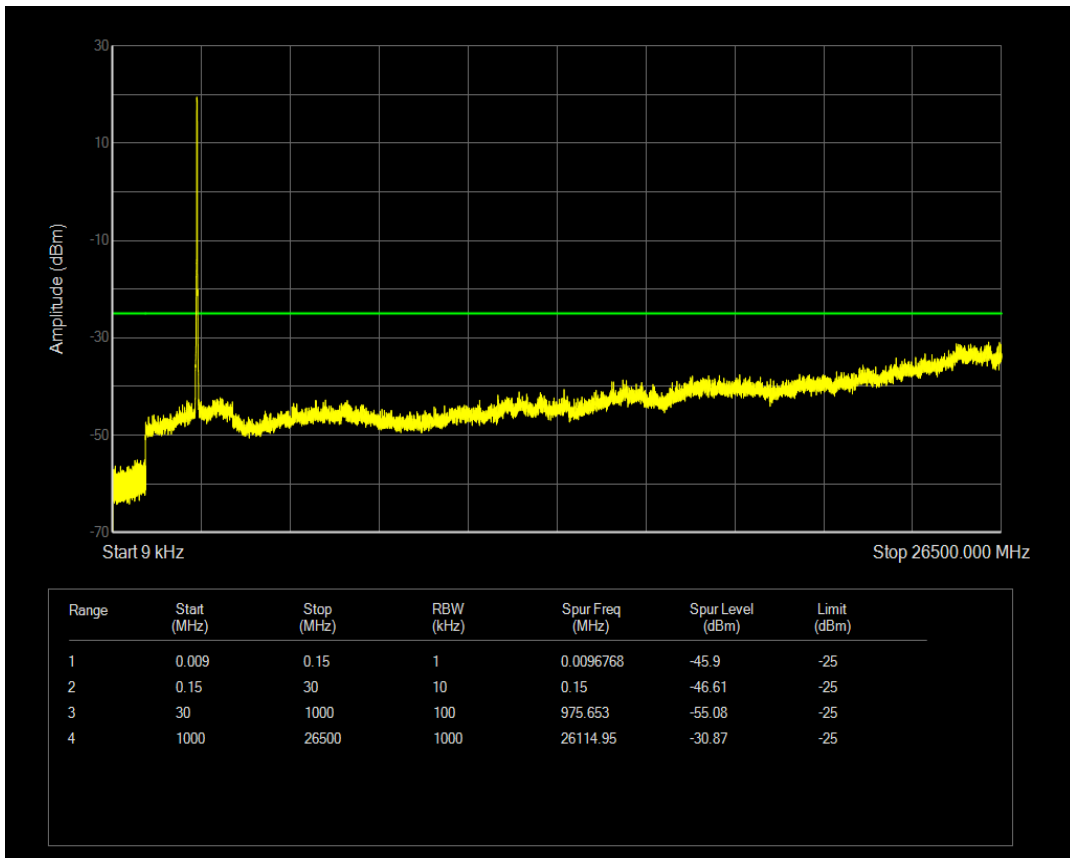

Band7 QPSK BW=15MHz Channel=21100 RB Size=75 Position=#0

Band7 QAM16 BW=15MHz Channel=21100 RB Size=1 Position=#0