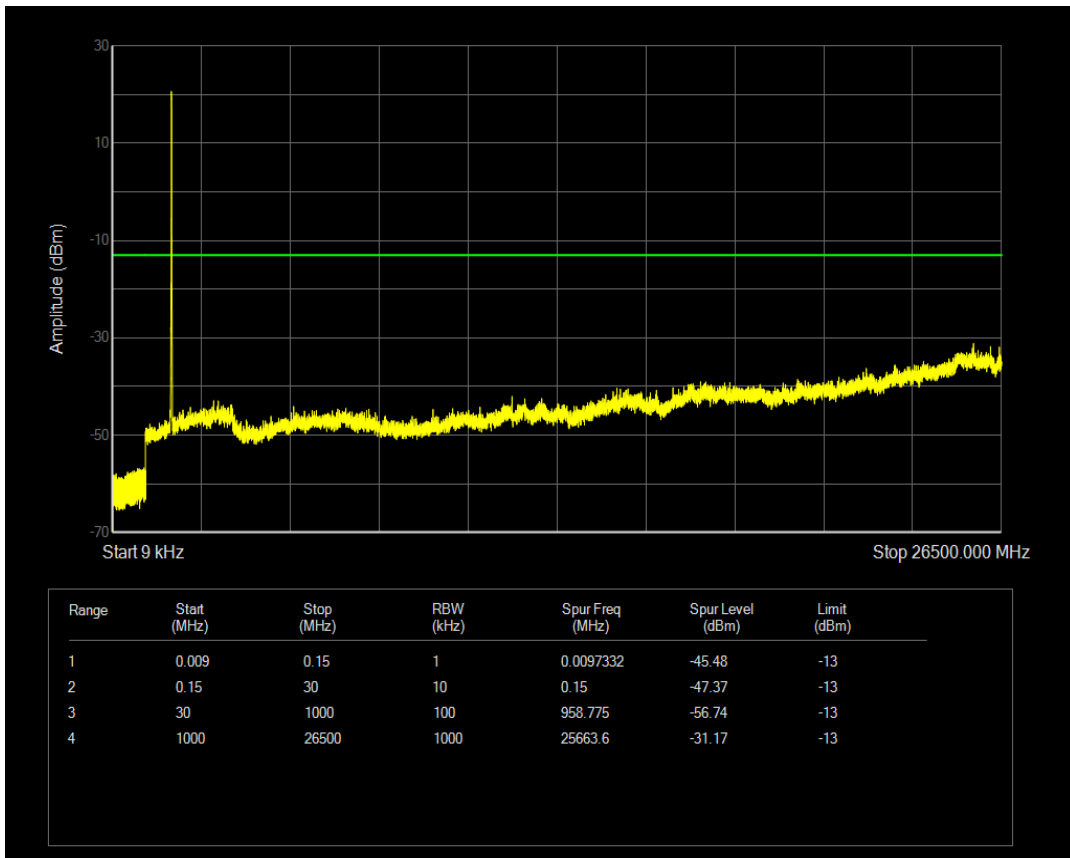

Band66 QAM16 BW=10MHz Channel=132622 RB Size=50 Position=#0

Band66 QPSK BW=15MHz Channel=132047 RB Size=1 Position=#0