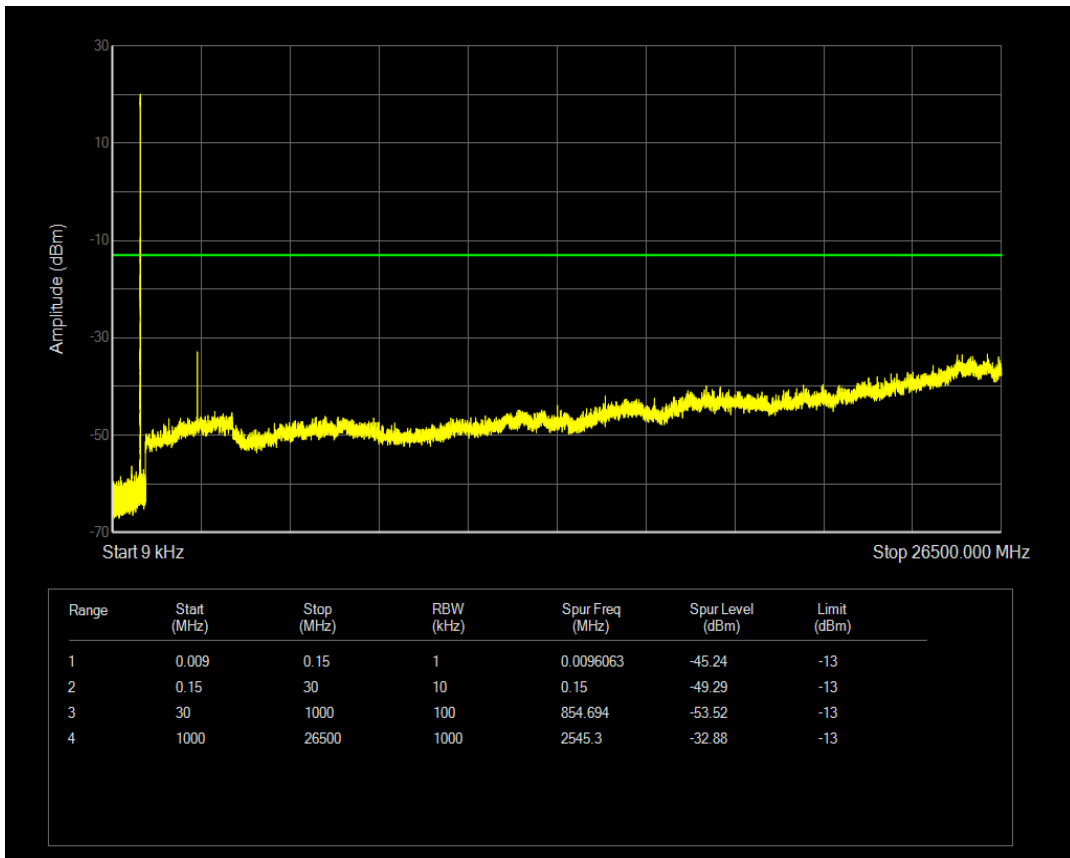

Band5 QPSK BW=1.4MHz Channel=20525 RB Size=6 Position=#0

Band5 QAM16 BW=1.4MHz Channel=20525 RB Size=1 Position=#0

Band5 QAM16 BW=1.4MHz Channel=20525 RB Size=6 Position=#0

Band5 QPSK BW=1.4MHz Channel=20643 RB Size=1 Position=#0

Band5 QPSK BW=1.4MHz Channel=20643 RB Size=6 Position=#0

Band5 QAM16 BW=1.4MHz Channel=20643 RB Size=1 Position=#0

Band5 QAM16 BW=1.4MHz Channel=20643 RB Size=6 Position=#0

Band5 QPSK BW=3MHz Channel=20415 RB Size=1 Position=#0