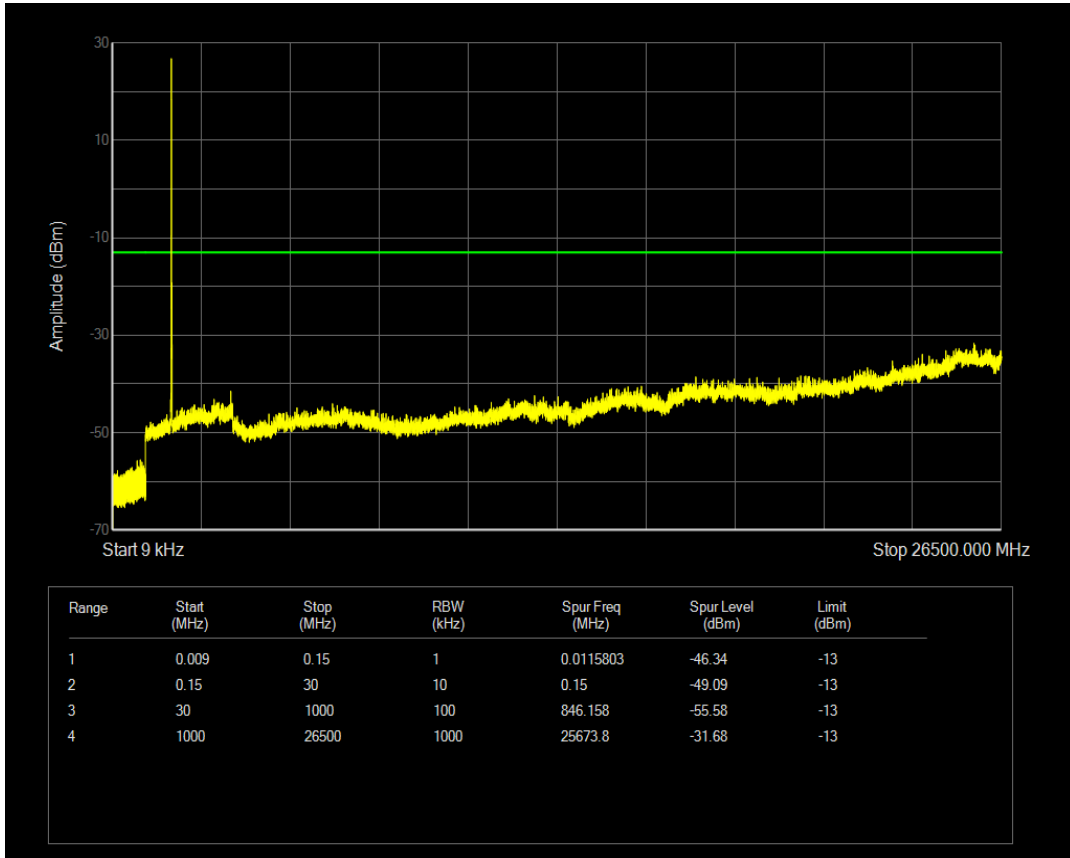

Band66 QAM16 BW=10MHz Channel=132622 RB Size=1 Position=#0

Band66 QAM16 BW=10MHz Channel=132622 RB Size=50 Position=#0