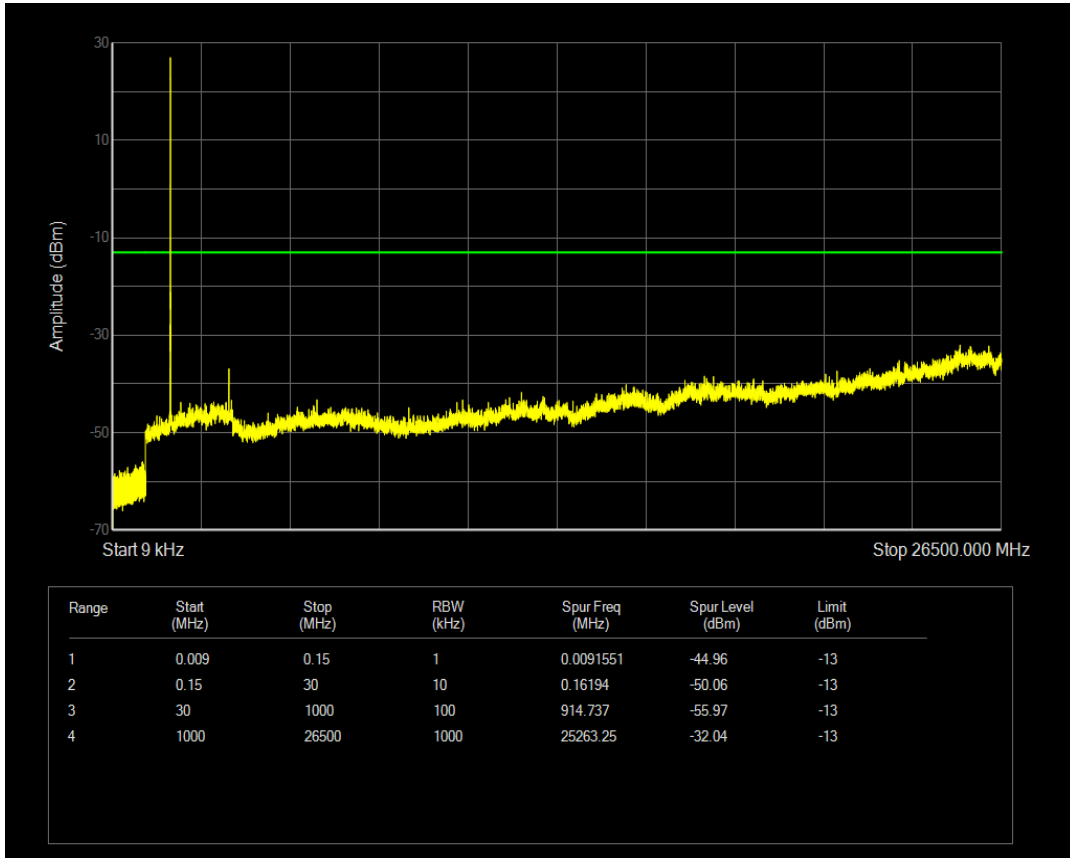

Band66 QPSK BW=5MHz Channel=131997 RB Size=25 Position=#0

Band66 QAM16 BW=5MHz Channel=131997 RB Size=1 Position=#0

Band66 QAM16 BW=5MHz Channel=131997 RB Size=25 Position=#0

Band66 QPSK BW=5MHz Channel=132322 RB Size=1 Position=#0