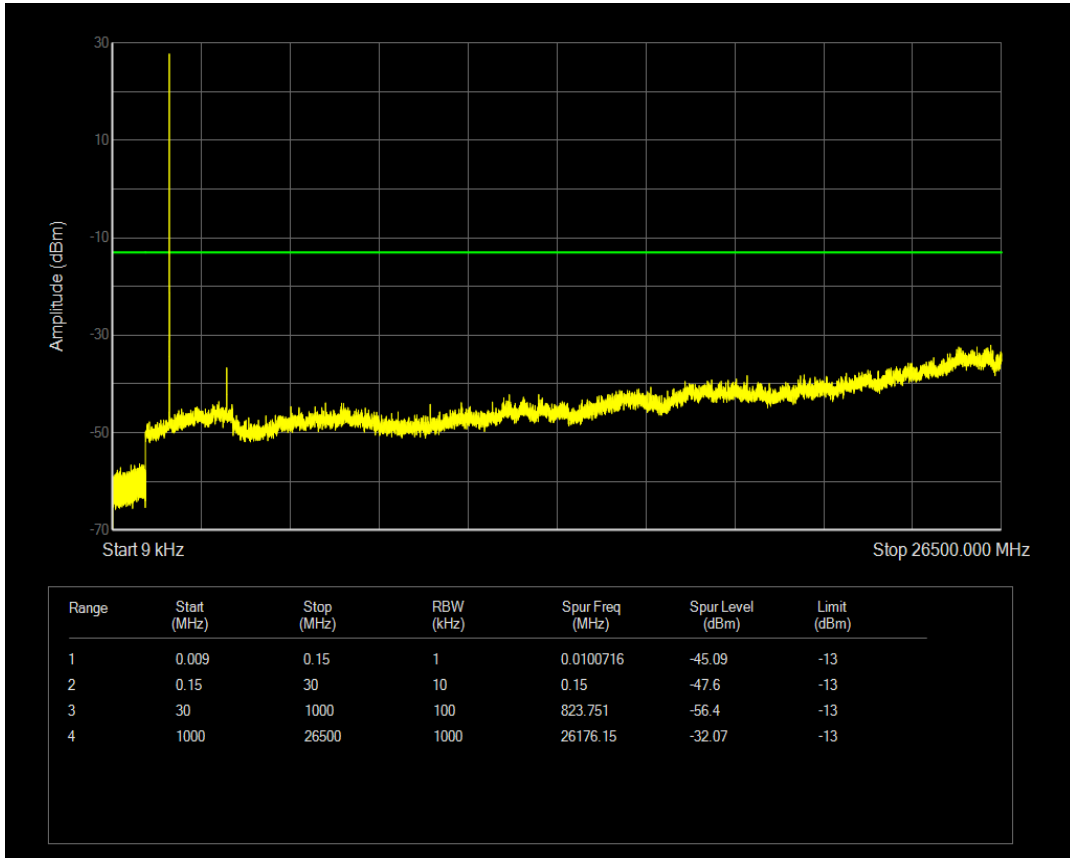

Band66 QPSK BW=1.4MHz Channel=132322 RB Size=6 Position=#0

Band66 QAM16 BW=1.4MHz Channel=132322 RB Size=1 Position=#0

Band66 QAM16 BW=1.4MHz Channel=132322 RB Size=6 Position=#0

Band66 QPSK BW=3MHz Channel=131987 RB Size=1 Position=#0