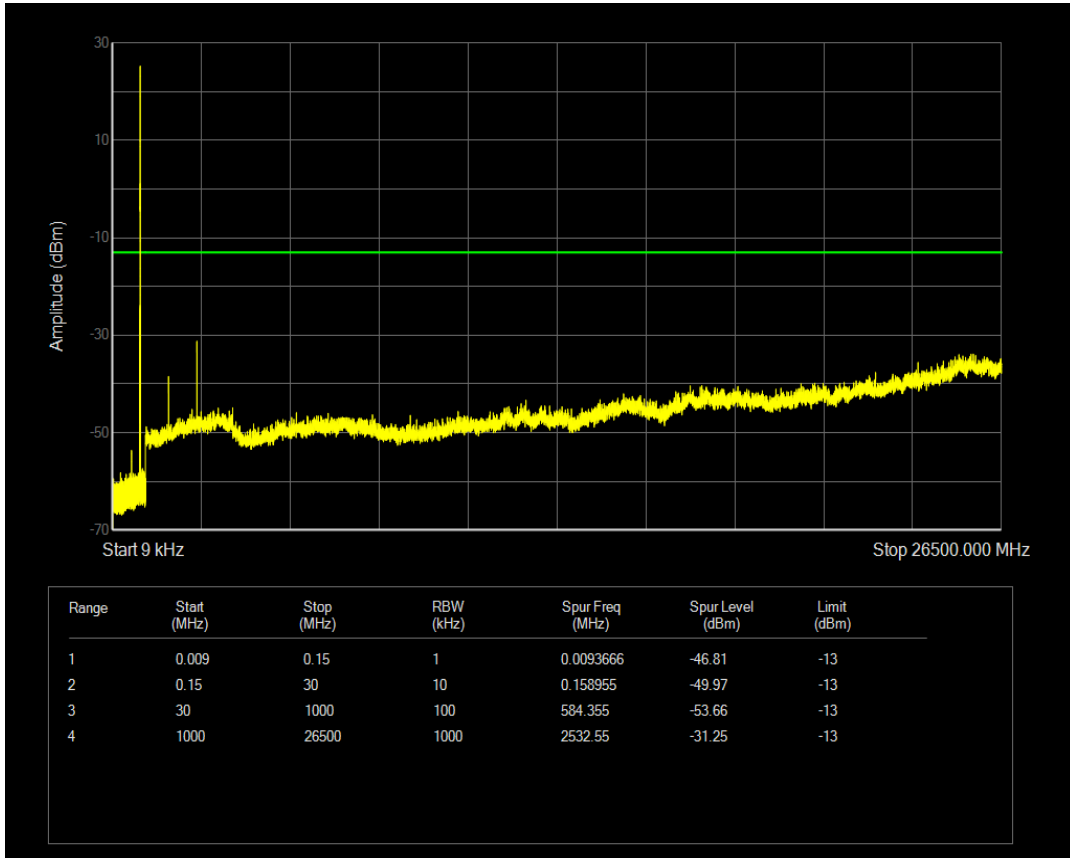

Band5 QPSK BW=5MHz Channel=20525 RB Size=25 Position=#0

Band5 QAM16 BW=5MHz Channel=20525 RB Size=1 Position=#0

Band5 QAM16 BW=5MHz Channel=20525 RB Size=25 Position=#0

Band5 QPSK BW=5MHz Channel=20625 RB Size=1 Position=#0

Band5 QPSK BW=5MHz Channel=20625 RB Size=25 Position=#0

Band5 QAM16 BW=5MHz Channel=20625 RB Size=1 Position=#0

Band5 QAM16 BW=5MHz Channel=20625 RB Size=25 Position=#0

Band5 QPSK BW=10MHz Channel=20450 RB Size=1 Position=#0