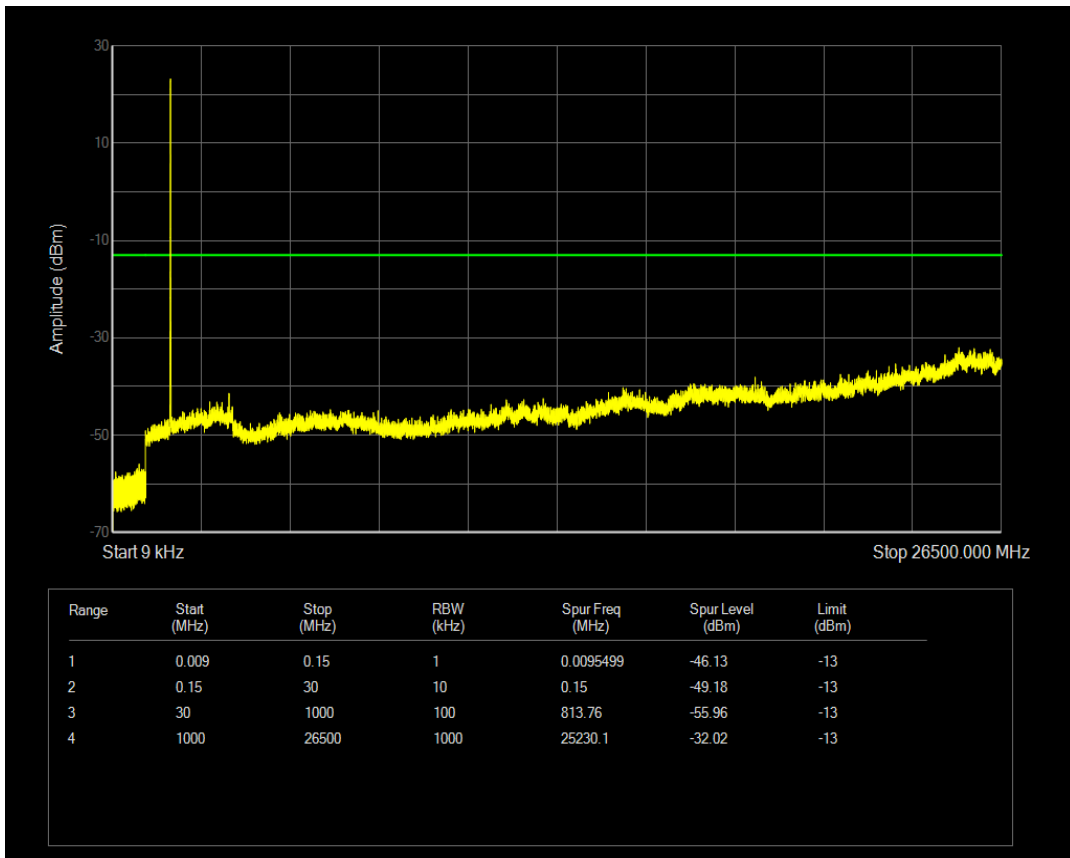

Band66 QAM16 BW=5MHz Channel=132322 RB Size=25 Position=#0

Band66 QPSK BW=5MHz Channel=132647 RB Size=1 Position=#0