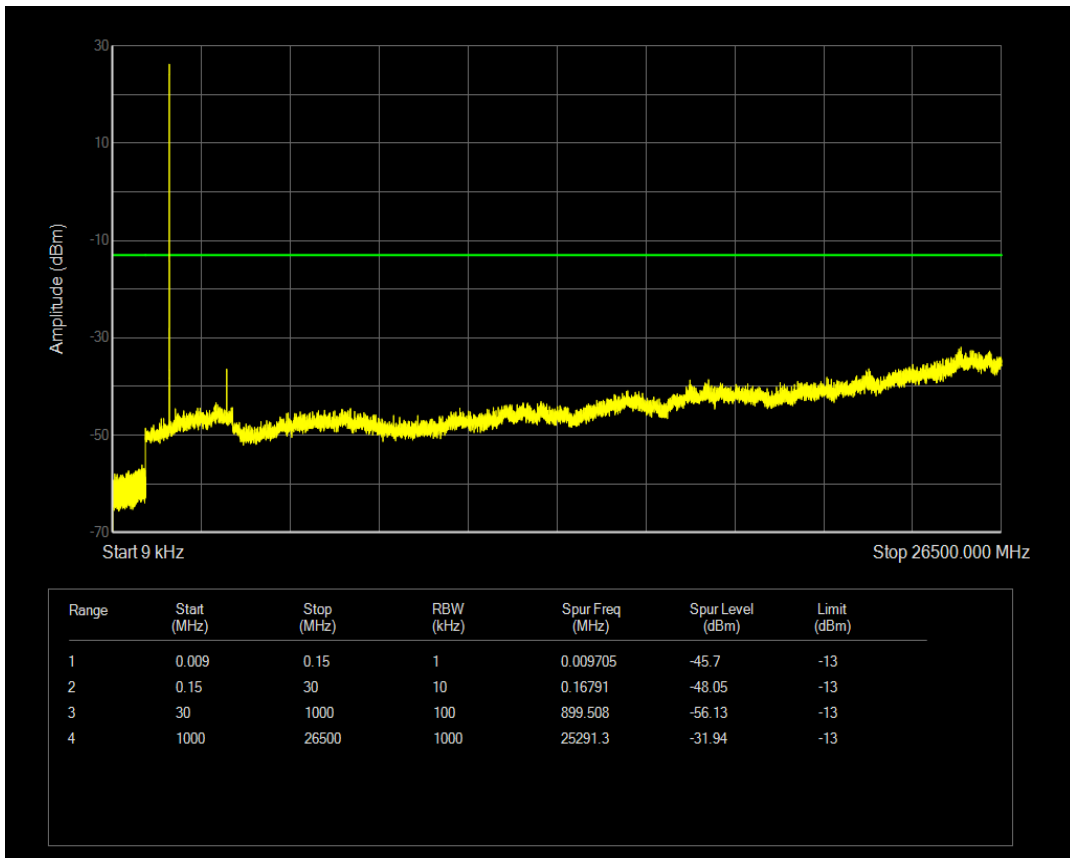

Band66 QPSK BW=1.4MHz Channel=131979 RB Size=6 Position=#0

Band66 QAM16 BW=1.4MHz Channel=131979 RB Size=1 Position=#0