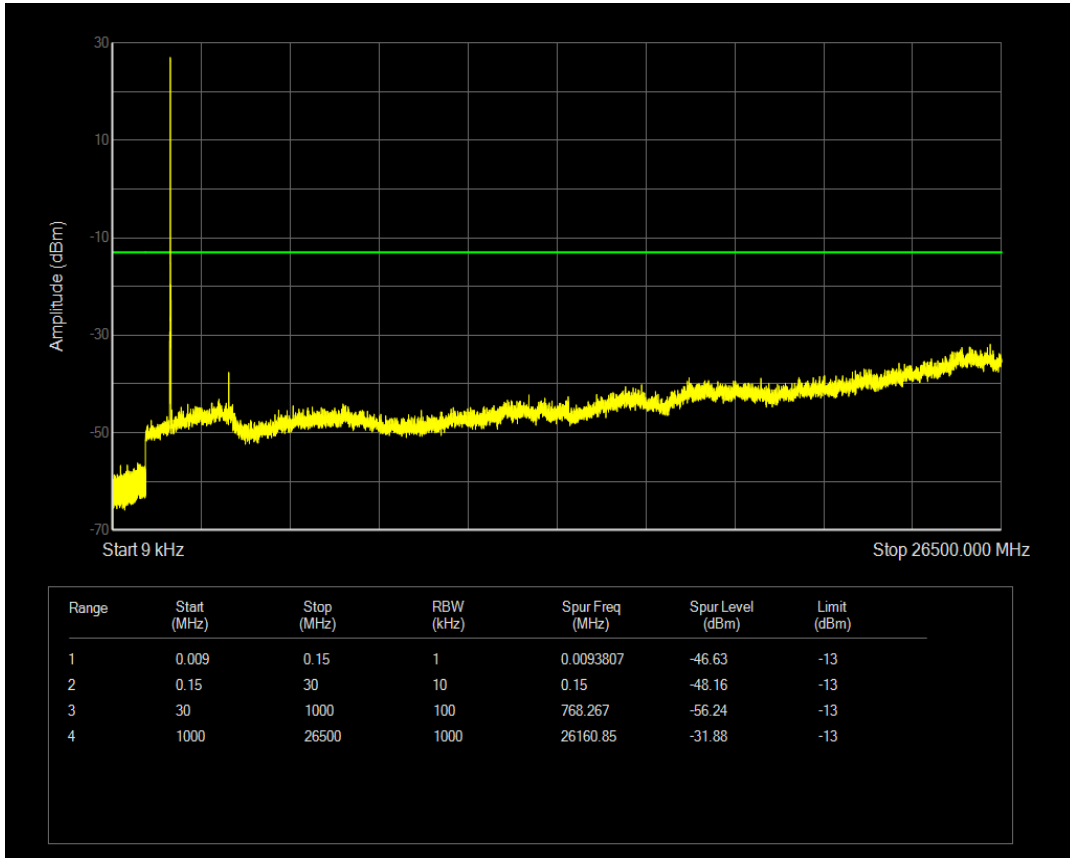

Band66 QAM16 BW=10MHz Channel=132322 RB Size=1 Position=#0

Band66 QAM16 BW=10MHz Channel=132322 RB Size=50 Position=#0