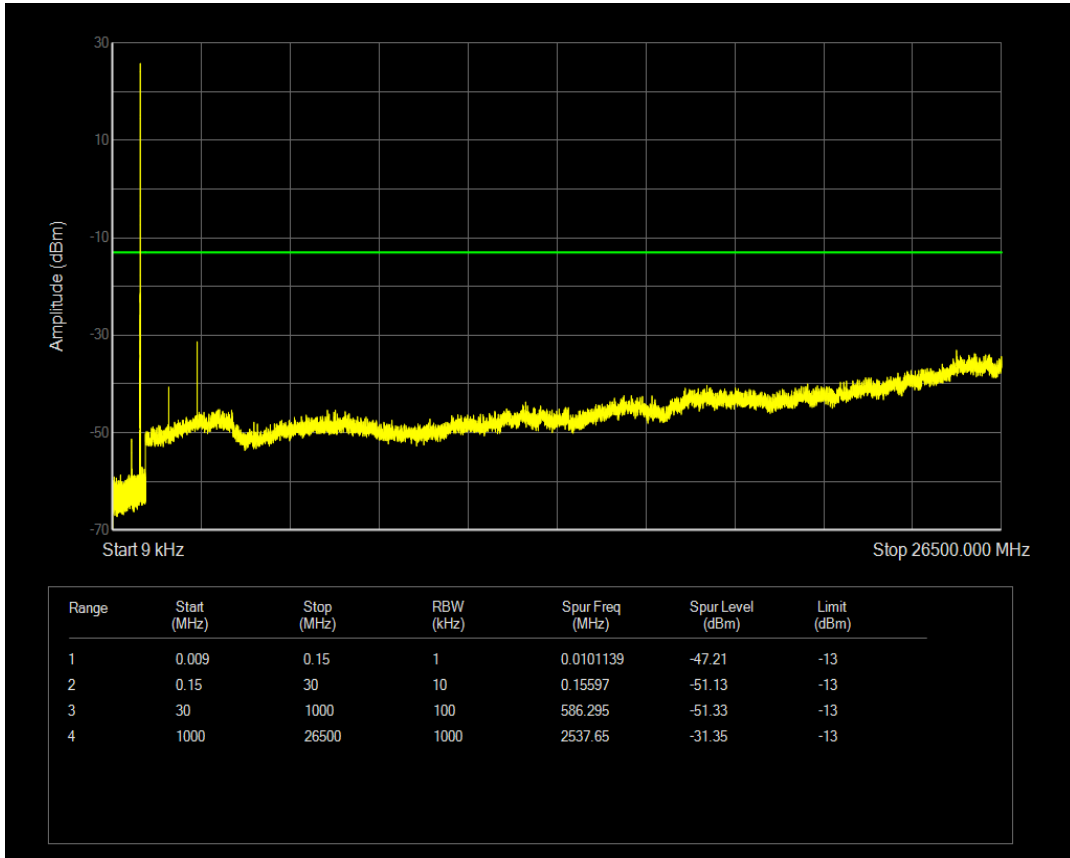

Band5 QPSK BW=3MHz Channel=20415 RB Size=15 Position=#0

Band5 QAM16 BW=3MHz Channel=20415 RB Size=1 Position=#0

Band5 QAM16 BW=3MHz Channel=20415 RB Size=15 Position=#0

Band5 QPSK BW=3MHz Channel=20525 RB Size=1 Position=#0

Band5 QPSK BW=3MHz Channel=20525 RB Size=15 Position=#0

Band5 QAM16 BW=3MHz Channel=20525 RB Size=1 Position=#0

Band5 QAM16 BW=3MHz Channel=20525 RB Size=15 Position=#0

Band5 QPSK BW=3MHz Channel=20635 RB Size=1 Position=#0

Band5 QPSK BW=3MHz Channel=20635 RB Size=15 Position=#0

Band5 QAM16 BW=3MHz Channel=20635 RB Size=1 Position=#0

Band5 QAM16 BW=3MHz Channel=20635 RB Size=15 Position=#0

Band5 QPSK BW=5MHz Channel=20425 RB Size=1 Position=#0