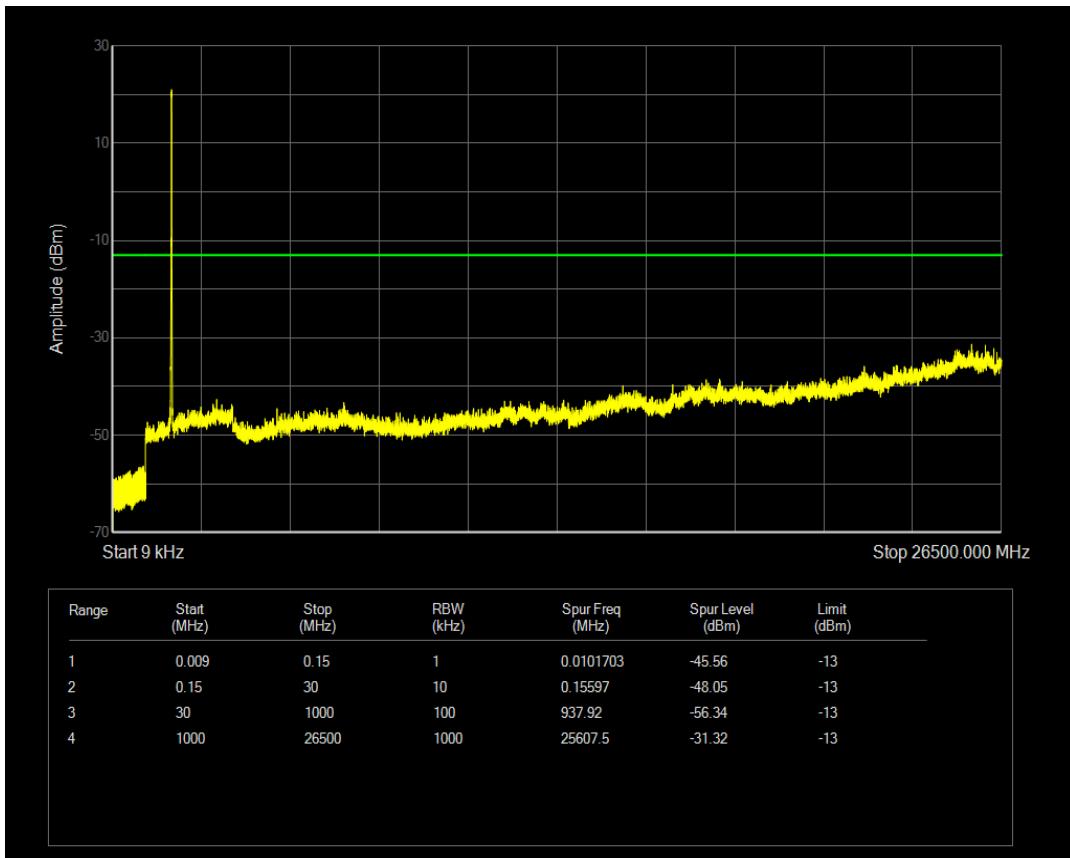

Band66 QPSK BW=10MHz Channel=132622 RB Size=50 Position=#0

Band66 QAM16 BW=10MHz Channel=132622 RB Size=1 Position=#0