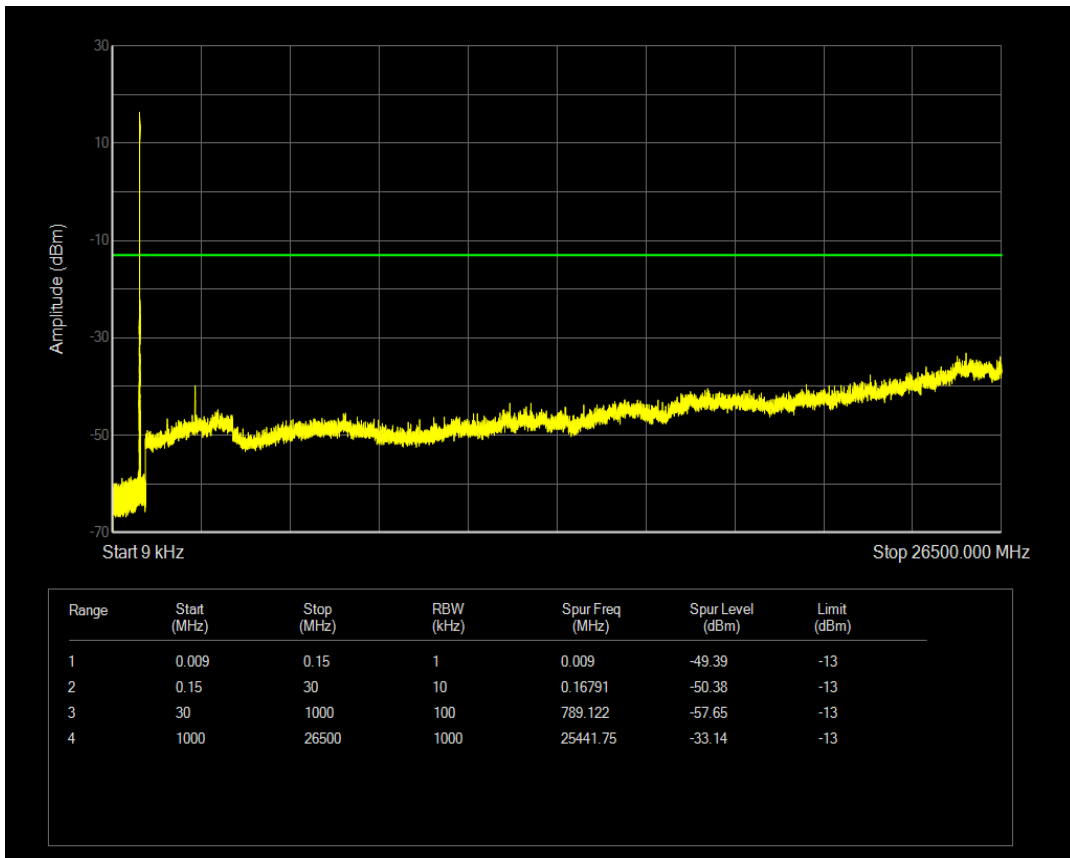

Band5 QPSK BW=3MHz Channel=20635 RB Size=15 Position=#0

Band5 QAM16 BW=3MHz Channel=20635 RB Size=1 Position=#0

Band5 QAM16 BW=3MHz Channel=20635 RB Size=15 Position=#0

Band5 QPSK BW=5MHz Channel=20425 RB Size=1 Position=#0

Band5 QPSK BW=5MHz Channel=20425 RB Size=25 Position=#0

Band5 QAM16 BW=5MHz Channel=20425 RB Size=1 Position=#0

Band5 QAM16 BW=5MHz Channel=20425 RB Size=25 Position=#0

Band5 QPSK BW=5MHz Channel=20525 RB Size=1 Position=#0