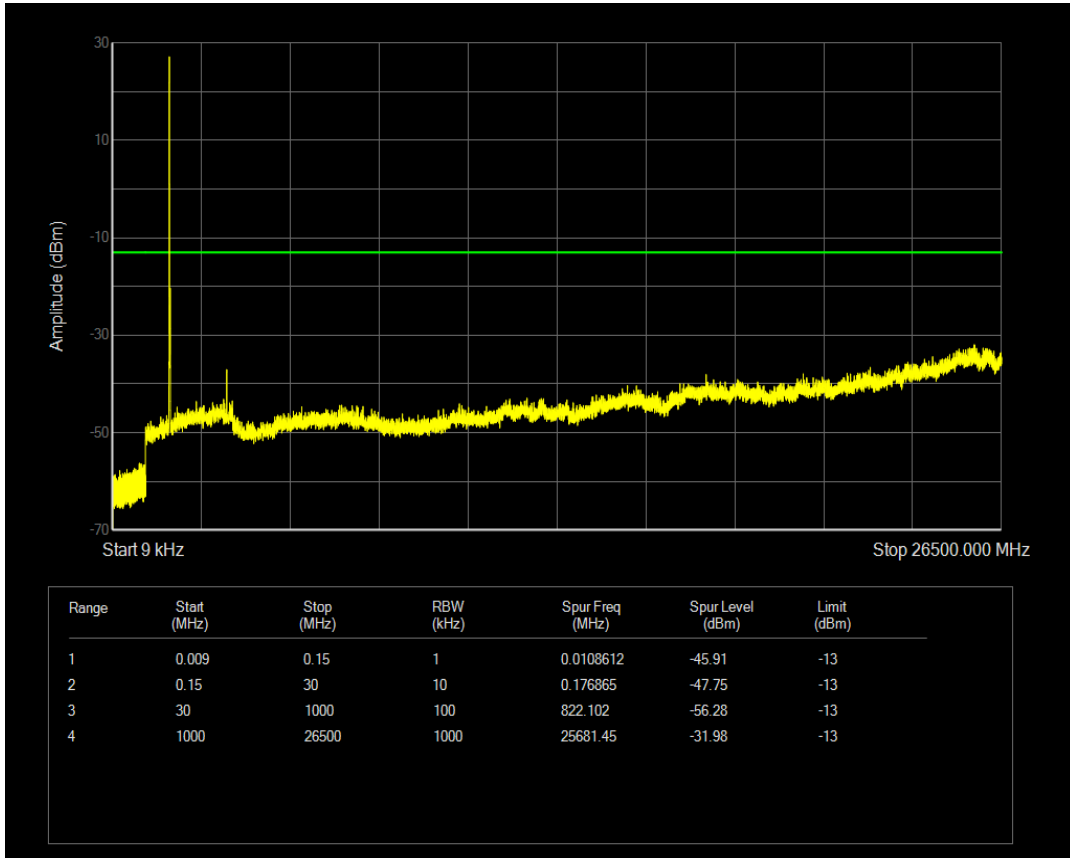

Band66 QAM16 BW=15MHz Channel=132047 RB Size=1 Position=#0

Band66 QAM16 BW=15MHz Channel=132047 RB Size=75 Position=#0