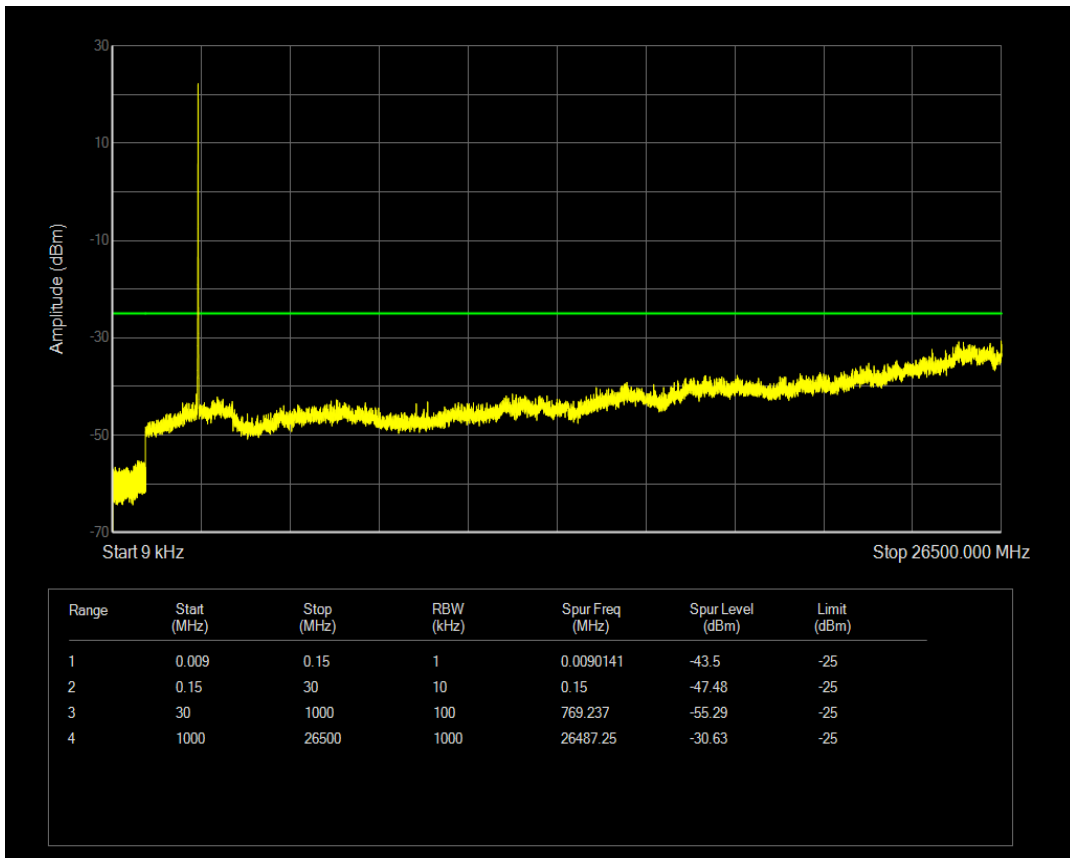

Band7 QPSK BW=5MHz Channel=21425 RB Size=25 Position=#0

Band7 QAM16 BW=5MHz Channel=21425 RB Size=1 Position=#0