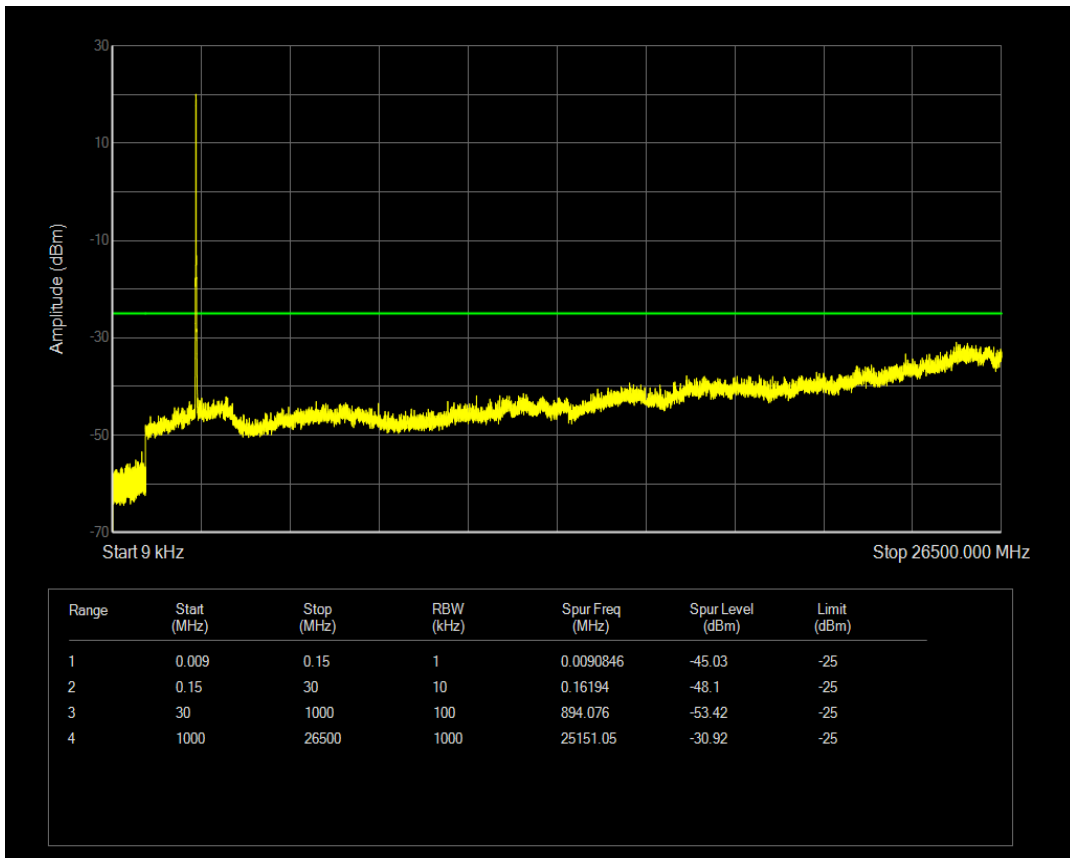

Band7 QPSK BW=5MHz Channel=21425 RB Size=25 Position=#0

Band7 QAM16 BW=5MHz Channel=21425 RB Size=1 Position=#0

Band7 QAM16 BW=5MHz Channel=21425 RB Size=25 Position=#0

Band7 QPSK BW=10MHz Channel=20800 RB Size=1 Position=#0

Band7 QPSK BW=10MHz Channel=20800 RB Size=50 Position=#0

Band7 QAM16 BW=10MHz Channel=20800 RB Size=1 Position=#0

Band7 QAM16 BW=10MHz Channel=20800 RB Size=50 Position=#0

Band7 QPSK BW=10MHz Channel=21100 RB Size=1 Position=#0