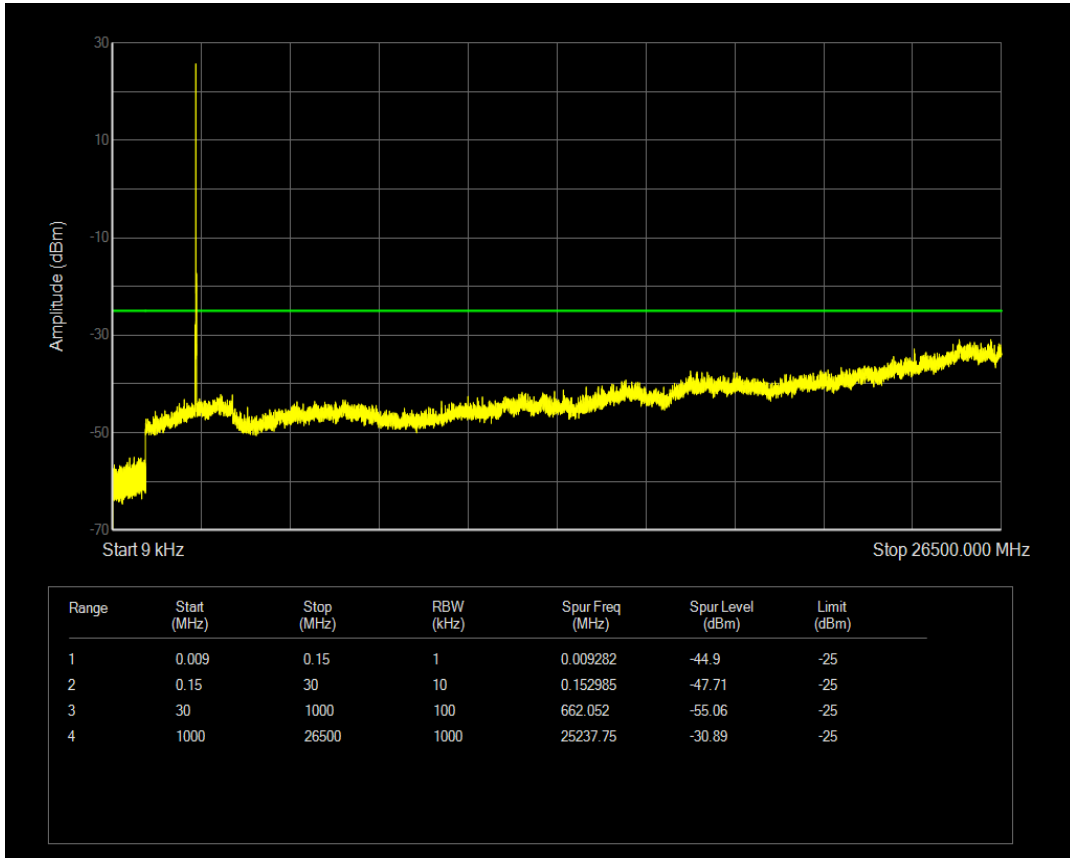

Band7 QPSK BW=5MHz Channel=21425 RB Size=25 Position=#0

Band7 QAM16 BW=5MHz Channel=21425 RB Size=1 Position=#0

Band7 QAM16 BW=5MHz Channel=21425 RB Size=25 Position=#0

Band7 QPSK BW=10MHz Channel=20800 RB Size=1 Position=#0

Band7 QPSK BW=10MHz Channel=20800 RB Size=50 Position=#0

Band7 QAM16 BW=10MHz Channel=20800 RB Size=1 Position=#0

Band7 QAM16 BW=10MHz Channel=20800 RB Size=50 Position=#0

Band7 QPSK BW=10MHz Channel=21100 RB Size=1 Position=#0