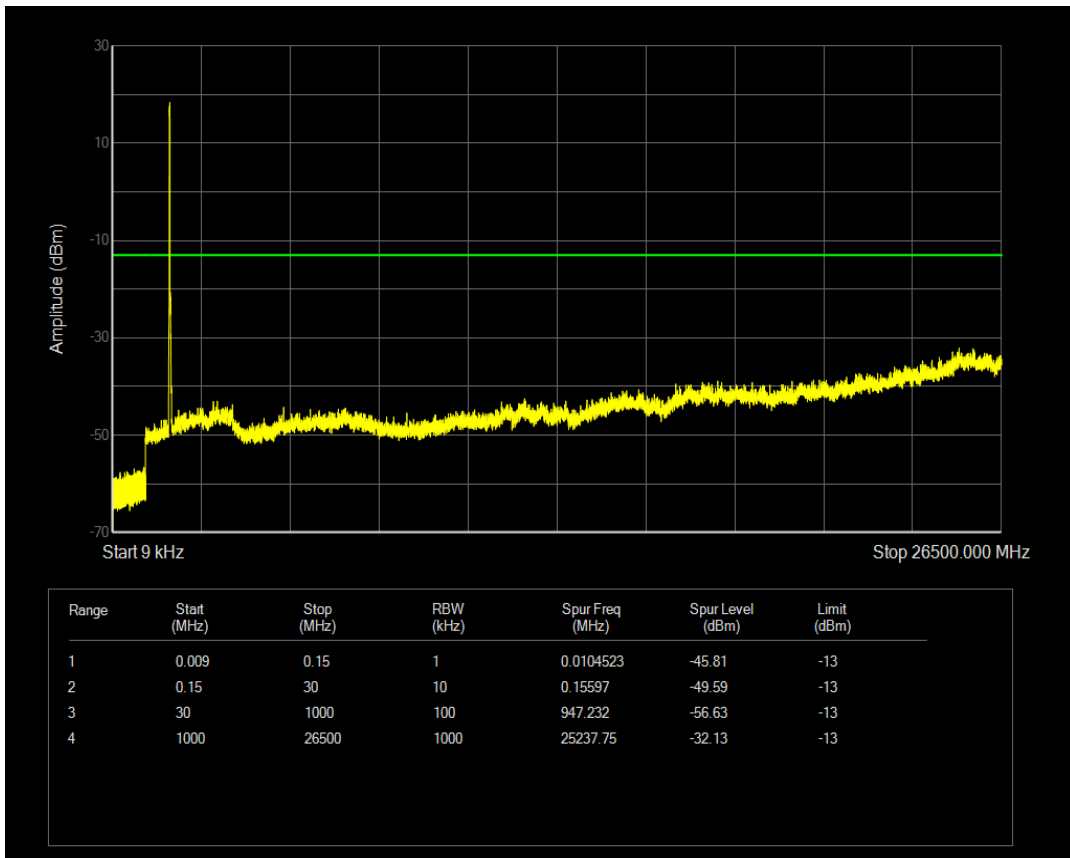

Band66 QAM16 BW=20MHz Channel=132072 RB Size=100 Position=#0

Band66 QPSK BW=20MHz Channel=132322 RB Size=1 Position=#0