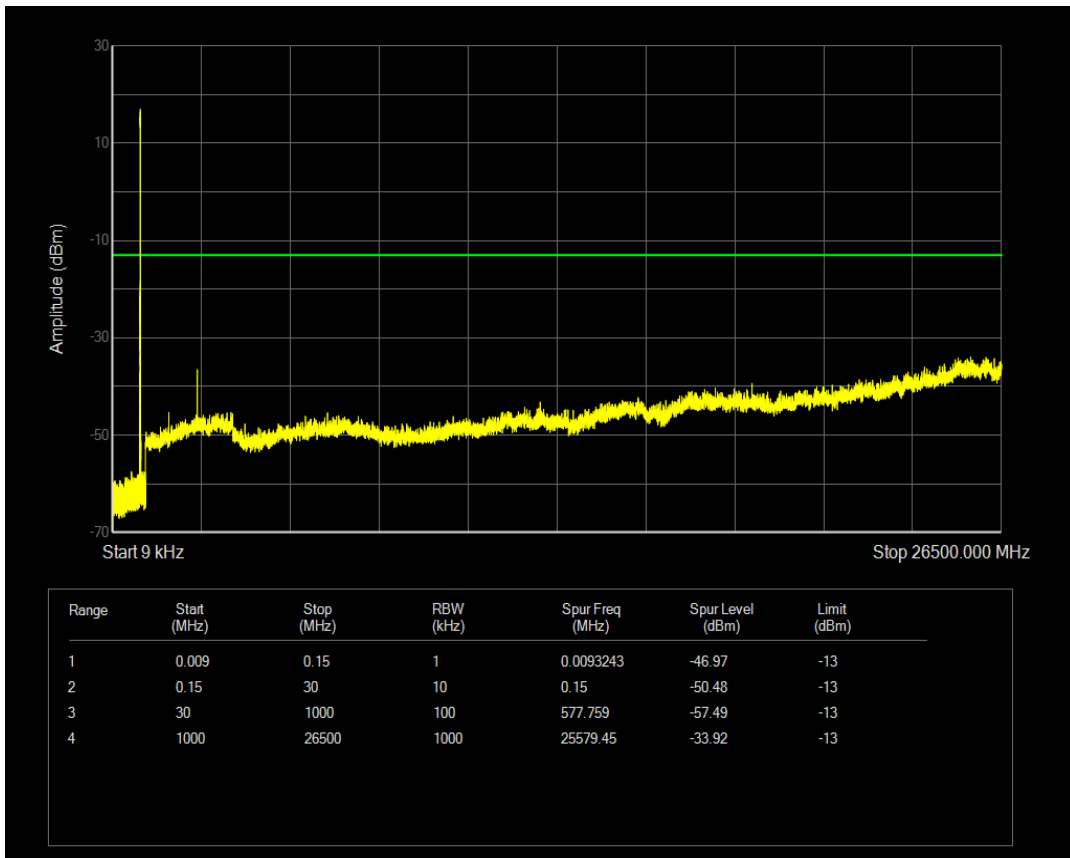

Band5 QPSK BW=3MHz Channel=20525 RB Size=15 Position=#0

Band5 QAM16 BW=3MHz Channel=20525 RB Size=1 Position=#0

Band5 QAM16 BW=3MHz Channel=20525 RB Size=15 Position=#0

Band5 QPSK BW=3MHz Channel=20635 RB Size=1 Position=#0

Band5 QPSK BW=3MHz Channel=20635 RB Size=15 Position=#0

Band5 QAM16 BW=3MHz Channel=20635 RB Size=1 Position=#0

Band5 QAM16 BW=3MHz Channel=20635 RB Size=15 Position=#0

Band5 QPSK BW=5MHz Channel=20425 RB Size=1 Position=#0