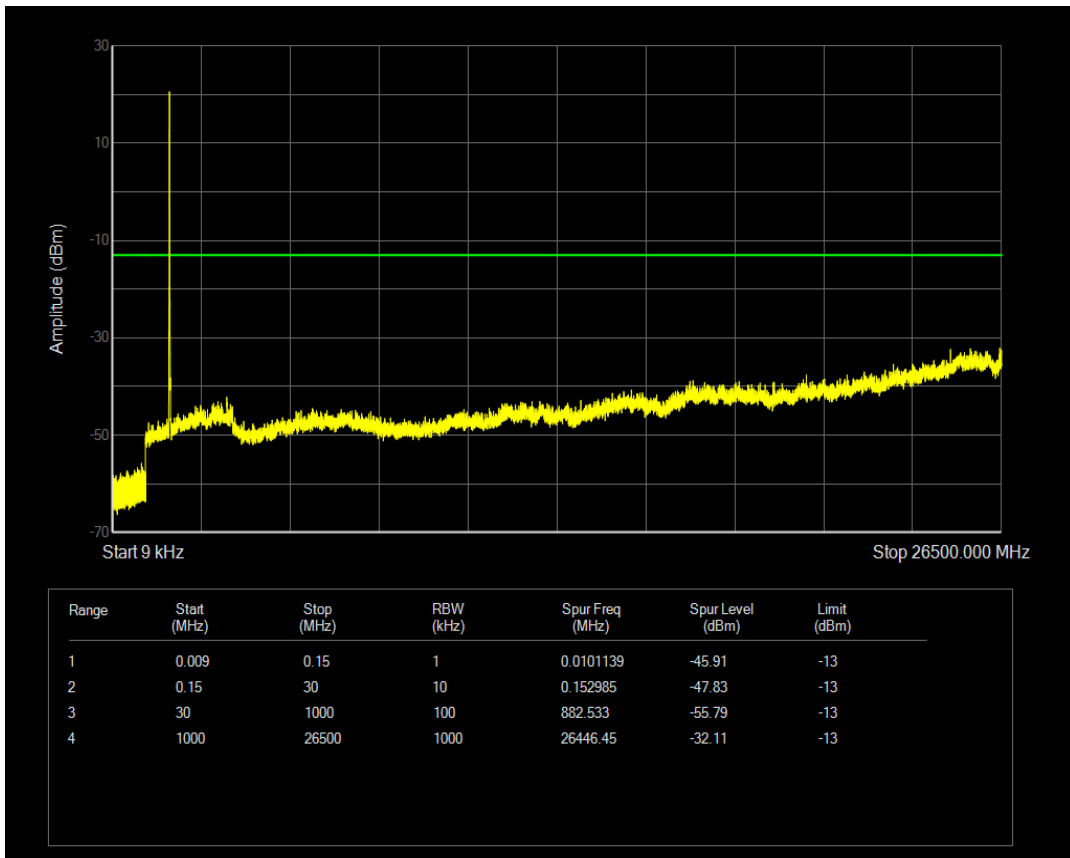

Band66 QAM16 BW=10MHz Channel=132022 RB Size=50 Position=#0

Band66 QPSK BW=10MHz Channel=132322 RB Size=1 Position=#0