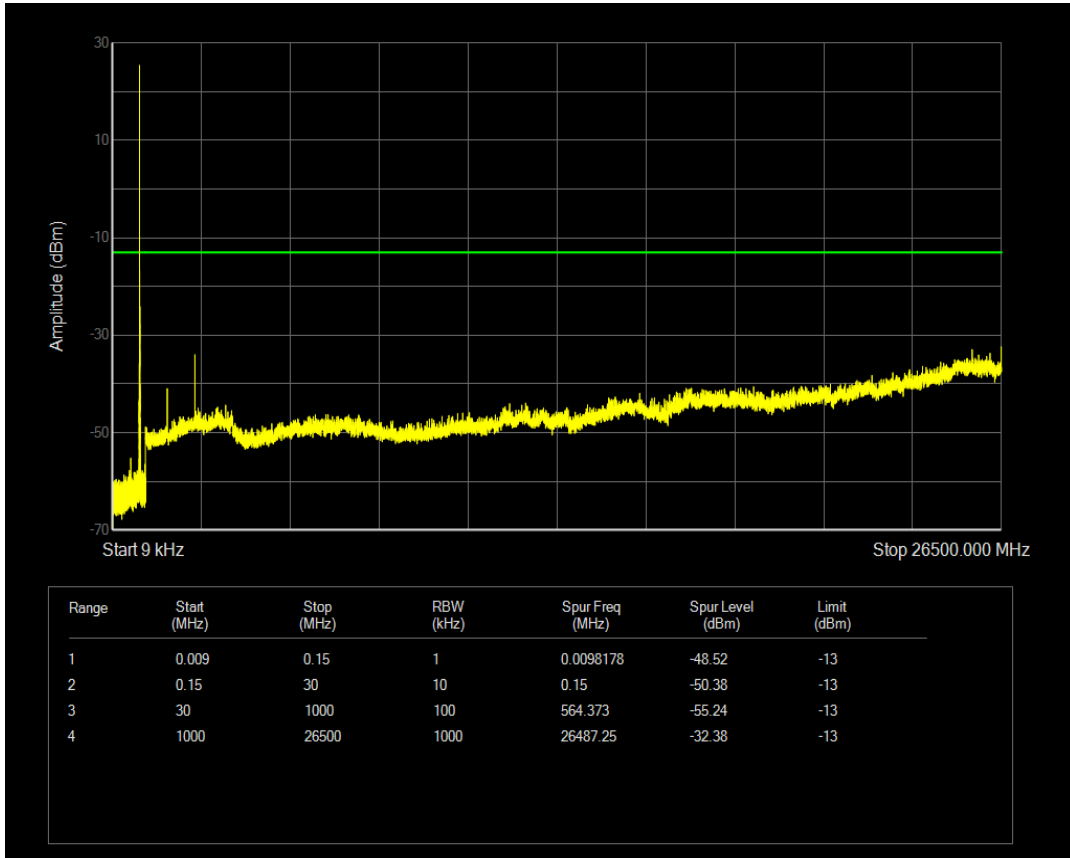

Band5 QPSK BW=3MHz Channel=20635 RB Size=15 Position=#0

Band5 QAM16 BW=3MHz Channel=20635 RB Size=1 Position=#0

Band5 QAM16 BW=3MHz Channel=20635 RB Size=15 Position=#0

Band5 QPSK BW=5MHz Channel=20425 RB Size=1 Position=#0

Band5 QPSK BW=5MHz Channel=20425 RB Size=25 Position=#0

Band5 QAM16 BW=5MHz Channel=20425 RB Size=1 Position=#0

Band5 QAM16 BW=5MHz Channel=20425 RB Size=25 Position=#0

Band5 QPSK BW=5MHz Channel=20525 RB Size=1 Position=#0