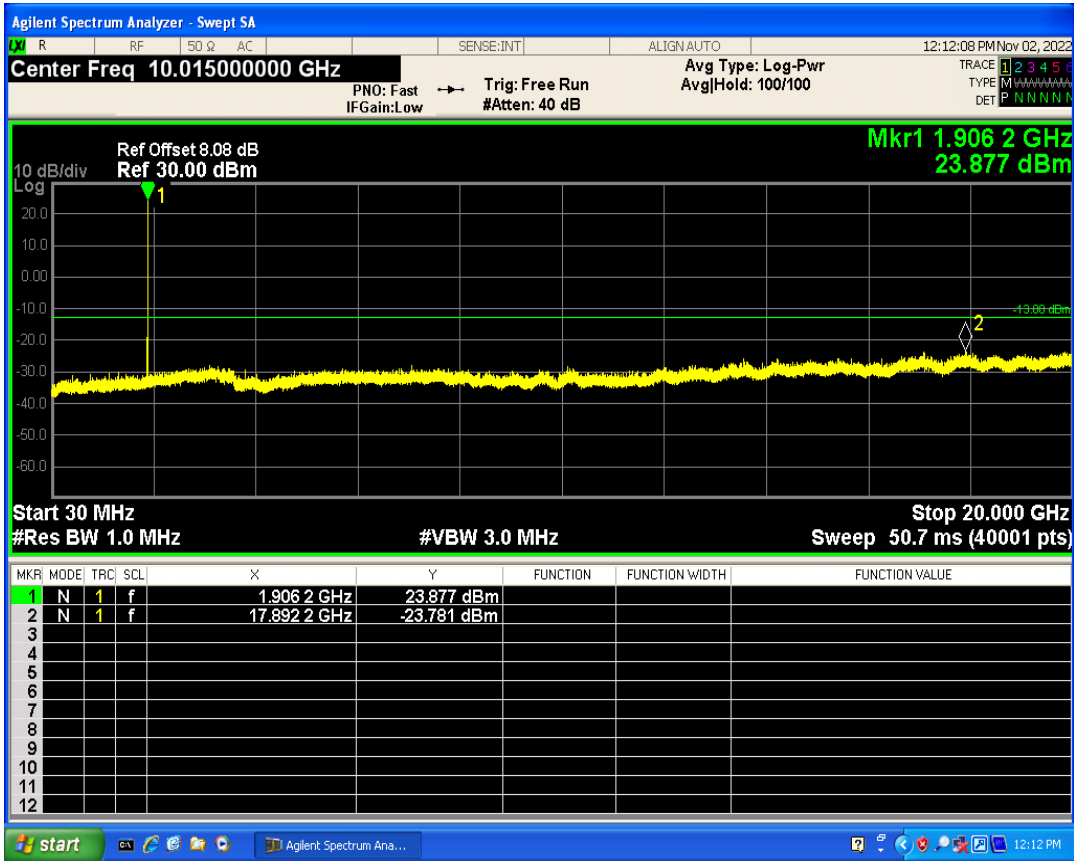

WCDMA Band2 Channel=9262

WCDMA Band2 Channel=9538

WCDMA Band4 Channel=1312

WCDMA Band4 Channel=1513

WCDMA Band5 Channel=4233

WCDMA Band5 Channel=4132

06 Out-of-band emissions

Band	Channel	Frequency (MHz)	Spur Freq (MHz)	Spur Level (dBm)	Limit (dBm)	Verdict
WCDMA Band2	9262	1852.4	19924.11	-23.62	-13	PASS
WCDMA Band2	9400	1880	19953.07	-23.63	-13	PASS
WCDMA Band2	9538	1907.6	17892.17	-23.78	-13	PASS
WCDMA Band4	1312	1712.4	18495.76	-23.61	-13	PASS
WCDMA Band4	1413	1732.6	19538.69	-23.76	-13	PASS
WCDMA Band4	1513	1752.6	19886.67	-23.27	-13	PASS
WCDMA Band5	4132	826.4	3269.50	-29.75	-13	PASS
WCDMA Band5	4182	836.4	3273.99	-29.85	-13	PASS
WCDMA Band5	4233	846.6	3405.34	-29.77	-13	PASS

WCDMA Band2 Channel=9262

WCDMA Band2 Channel=9538

WCDMA Band2 Channel=9400

WCDMA Band4 Channel=1312

WCDMA Band4 Channel=1413

WCDMA Band4 Channel=1513

WCDMA Band5 Channel=4132

WCDMA Band5 Channel=4182