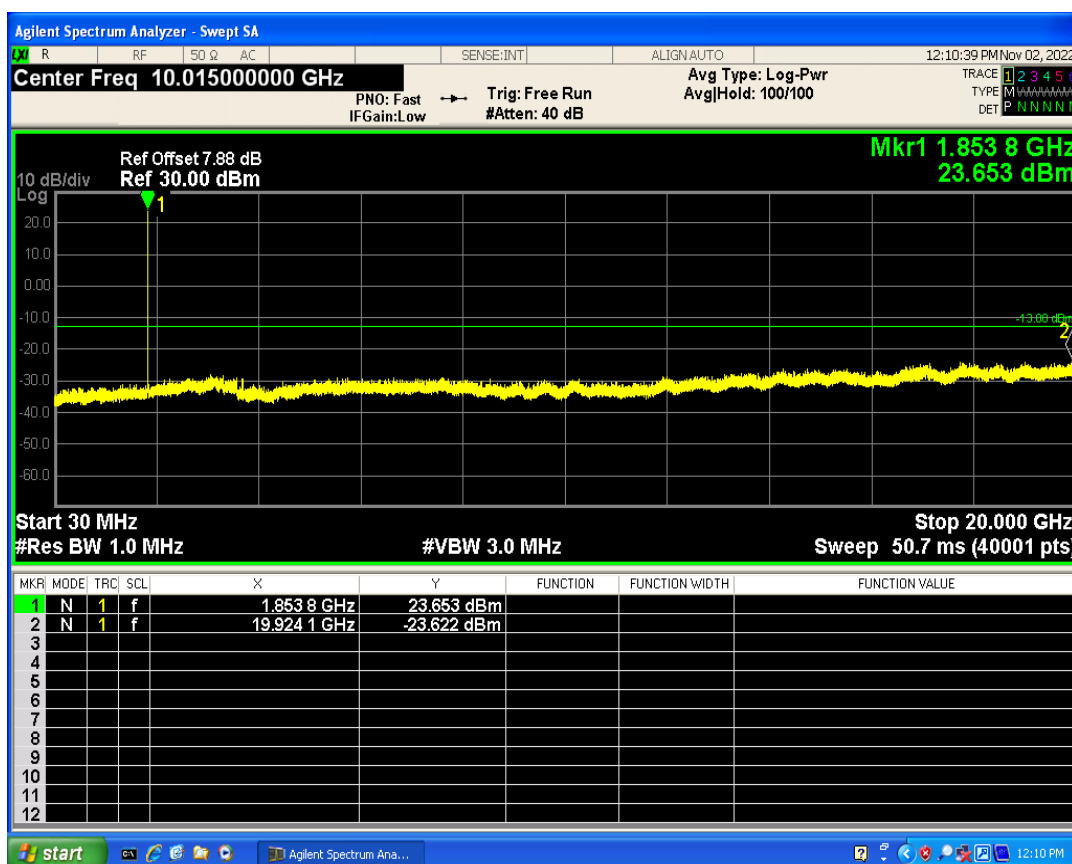

WCDMA Band5 Channel=4182

05 Band edge

Band	Channel	Frequency (MHz)	Spur Freq (MHz)	Spur Level (dBm)	Limit (dBm)	Verdict
WCDMA Band2	9262	1852.4	1850.00	-21.33	-13	PASS
WCDMA Band2	9538	1907.6	1910.00	-21.26	-13	PASS
WCDMA Band4	1312	1712.4	1710.00	-22.22	-13	PASS
WCDMA Band4	1513	1752.6	1755.00	-21.52	-13	PASS
WCDMA Band5	4132	826.4	824.00	-21.27	-13	PASS
WCDMA Band5	4233	846.6	849.00	-21.91	-13	PASS

WCDMA Band2 Channel=9262

WCDMA Band2 Channel=9538

WCDMA Band4 Channel=1312

WCDMA Band4 Channel=1513

WCDMA Band5 Channel=4233

WCDMA Band5 Channel=4132

06 Out-of-band emissions

Band	Channel	Frequency (MHz)	Spur Freq (MHz)	Spur Level (dBm)	Limit (dBm)	Verdict
WCDMA Band2	9262	1852.4	19924.11	-23.62	-13	PASS
WCDMA Band2	9400	1880	19953.07	-23.63	-13	PASS
WCDMA Band2	9538	1907.6	17892.17	-23.78	-13	PASS
WCDMA Band4	1312	1712.4	18495.76	-23.61	-13	PASS
WCDMA Band4	1413	1732.6	19538.69	-23.76	-13	PASS
WCDMA Band4	1513	1752.6	19886.67	-23.27	-13	PASS
WCDMA Band5	4132	826.4	3269.50	-29.75	-13	PASS
WCDMA Band5	4182	836.4	3273.99	-29.85	-13	PASS
WCDMA Band5	4233	846.6	3405.34	-29.77	-13	PASS

WCDMA Band2 Channel=9262

WCDMA Band2 Channel=9538

WCDMA Band2 Channel=9400

WCDMA Band4 Channel=1312

WCDMA Band4 Channel=1413

WCDMA Band4 Channel=1513

WCDMA Band5 Channel=4132

WCDMA Band5 Channel=4182