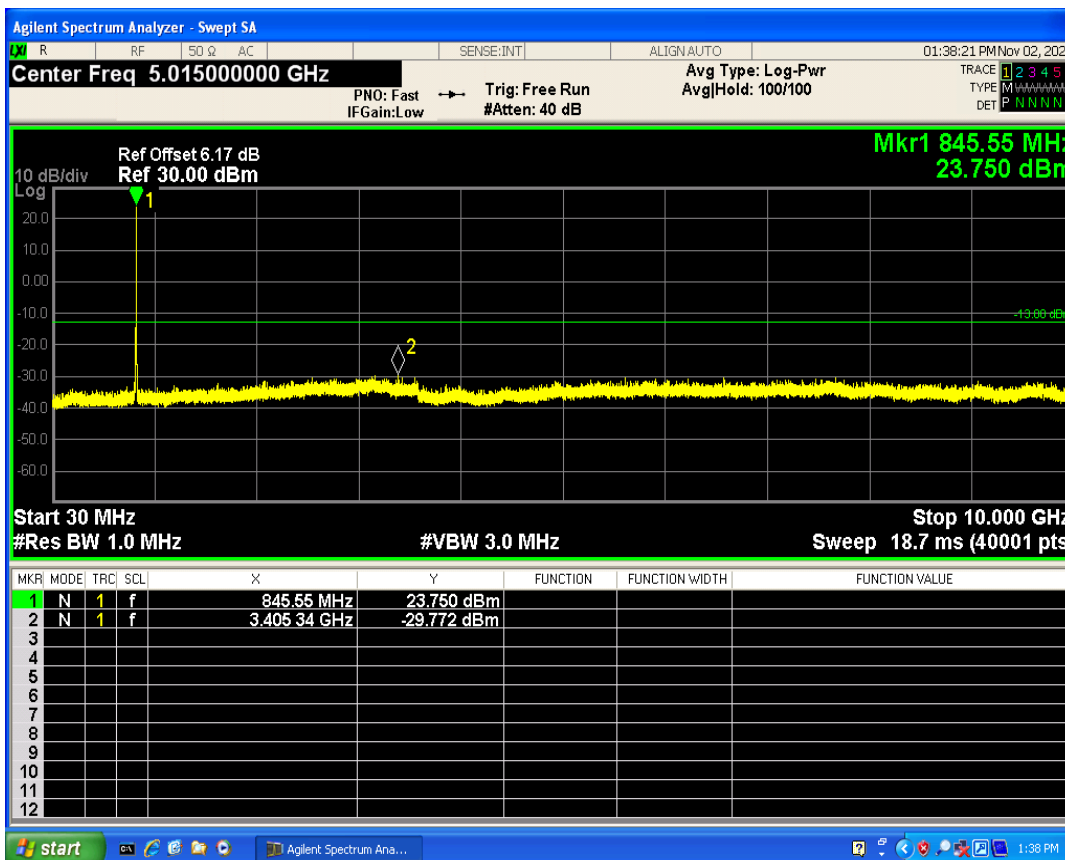

WCDMA Band5 Channel=4233

07 Conducted output power