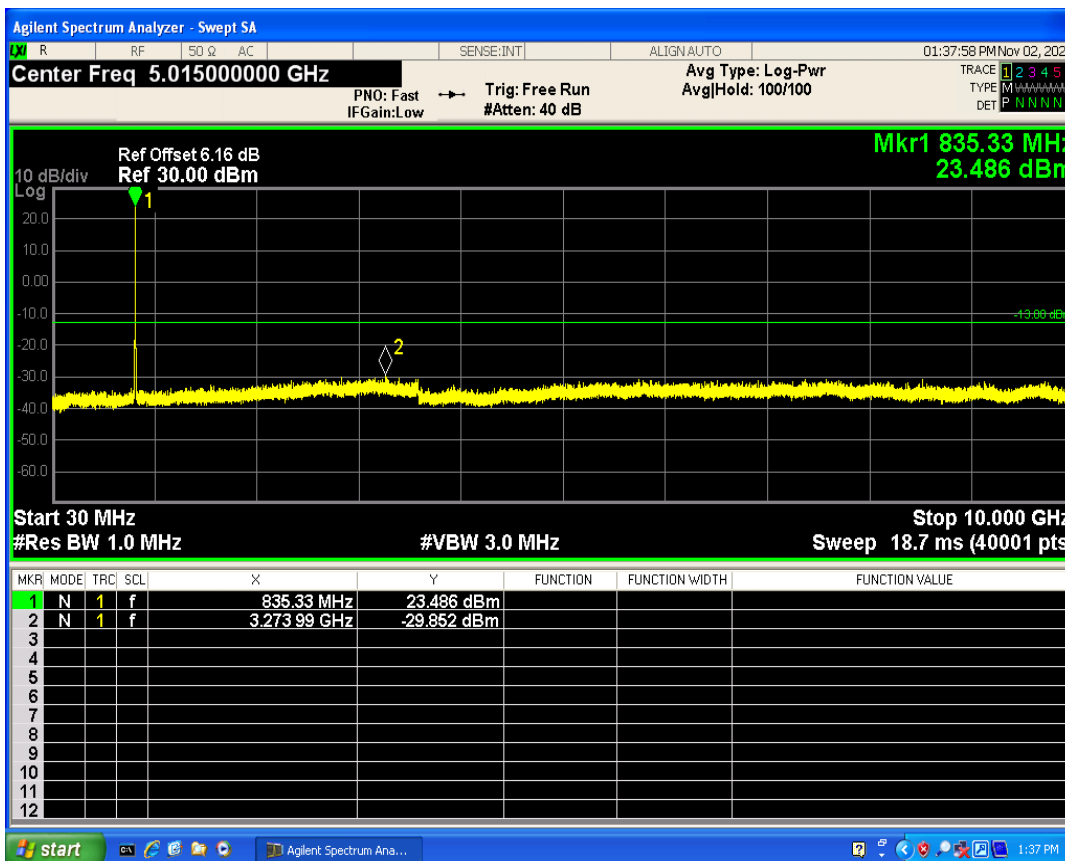

WCDMA Band2 Channel=9262

WCDMA Band2 Channel=9538

WCDMA Band4 Channel=1312

WCDMA Band4 Channel=1513

WCDMA Band5 Channel=4233

WCDMA Band5 Channel=4132

06 Out-of-band emissions

Band	Channel	Frequency (MHz)	Spur Freq (MHz)	Spur Level (dBm)	Limit (dBm)	Verdict
WCDMA Band2	9262	1852.4	19924.11	-23.62	-13	PASS
WCDMA Band2	9400	1880	19953.07	-23.63	-13	PASS
WCDMA Band2	9538	1907.6	17892.17	-23.78	-13	PASS
WCDMA Band4	1312	1712.4	18495.76	-23.61	-13	PASS
WCDMA Band4	1413	1732.6	19538.69	-23.76	-13	PASS
WCDMA Band4	1513	1752.6	19886.67	-23.27	-13	PASS
WCDMA Band5	4132	826.4	3269.50	-29.75	-13	PASS
WCDMA Band5	4182	836.4	3273.99	-29.85	-13	PASS
WCDMA Band5	4233	846.6	3405.34	-29.77	-13	PASS

WCDMA Band2 Channel=9262

WCDMA Band2 Channel=9538

WCDMA Band2 Channel=9400

WCDMA Band4 Channel=1312

WCDMA Band4 Channel=1413

WCDMA Band4 Channel=1513

WCDMA Band5 Channel=4132

WCDMA Band5 Channel=4182