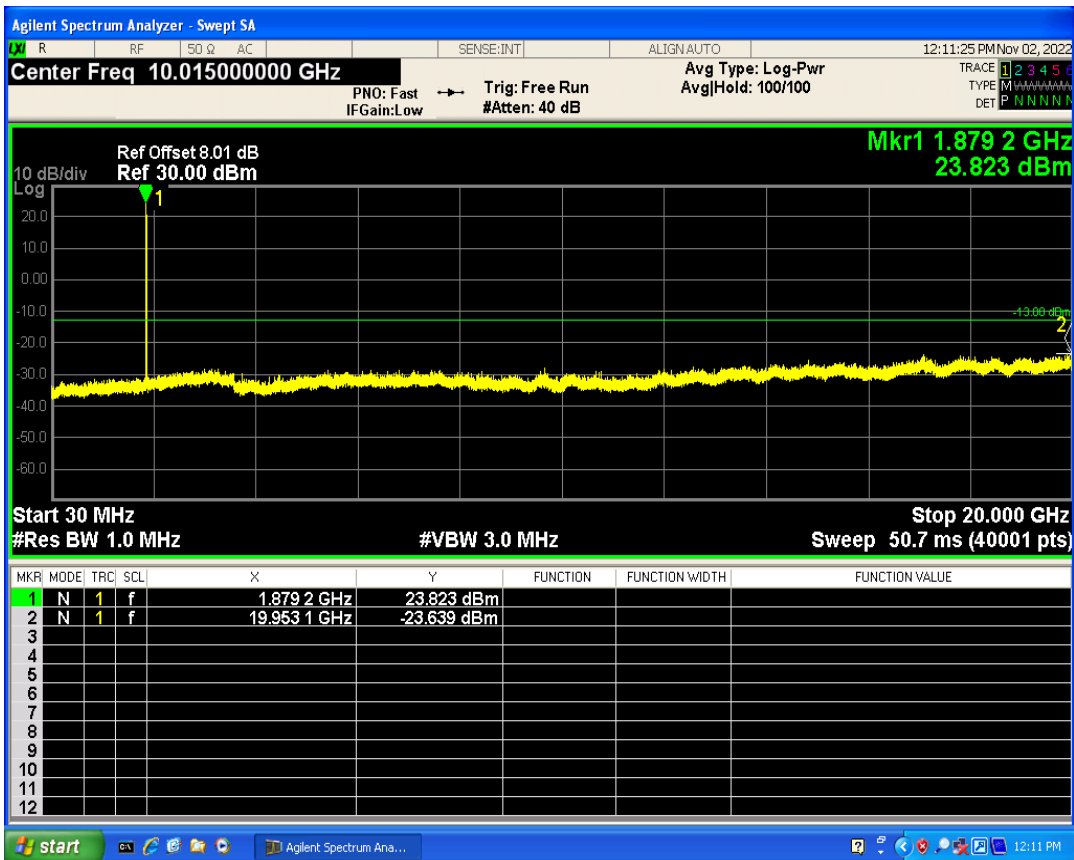

WCDMA Band2 Channel=9262

WCDMA Band2 Channel=9538

WCDMA Band4 Channel=1312

WCDMA Band4 Channel=1513

WCDMA Band5 Channel=4233

WCDMA Band5 Channel=4132

06 Out-of-band emissions

Band	Channel	Frequency (MHz)	Spur Freq (MHz)	Spur Level (dBm)	Limit (dBm)	Verdict
WCDMA Band2	9262	1852.4	19924.11	-23.62	-13	PASS
WCDMA Band2	9400	1880	19953.07	-23.63	-13	PASS
WCDMA Band2	9538	1907.6	17892.17	-23.78	-13	PASS
WCDMA Band4	1312	1712.4	18495.76	-23.61	-13	PASS
WCDMA Band4	1413	1732.6	19538.69	-23.76	-13	PASS
WCDMA Band4	1513	1752.6	19886.67	-23.27	-13	PASS
WCDMA Band5	4132	826.4	3269.50	-29.75	-13	PASS
WCDMA Band5	4182	836.4	3273.99	-29.85	-13	PASS
WCDMA Band5	4233	846.6	3405.34	-29.77	-13	PASS

WCDMA Band2 Channel=9262

WCDMA Band2 Channel=9538

WCDMA Band2 Channel=9400

WCDMA Band4 Channel=1312

WCDMA Band4 Channel=1413

WCDMA Band4 Channel=1513

WCDMA Band5 Channel=4132

WCDMA Band5 Channel=4182