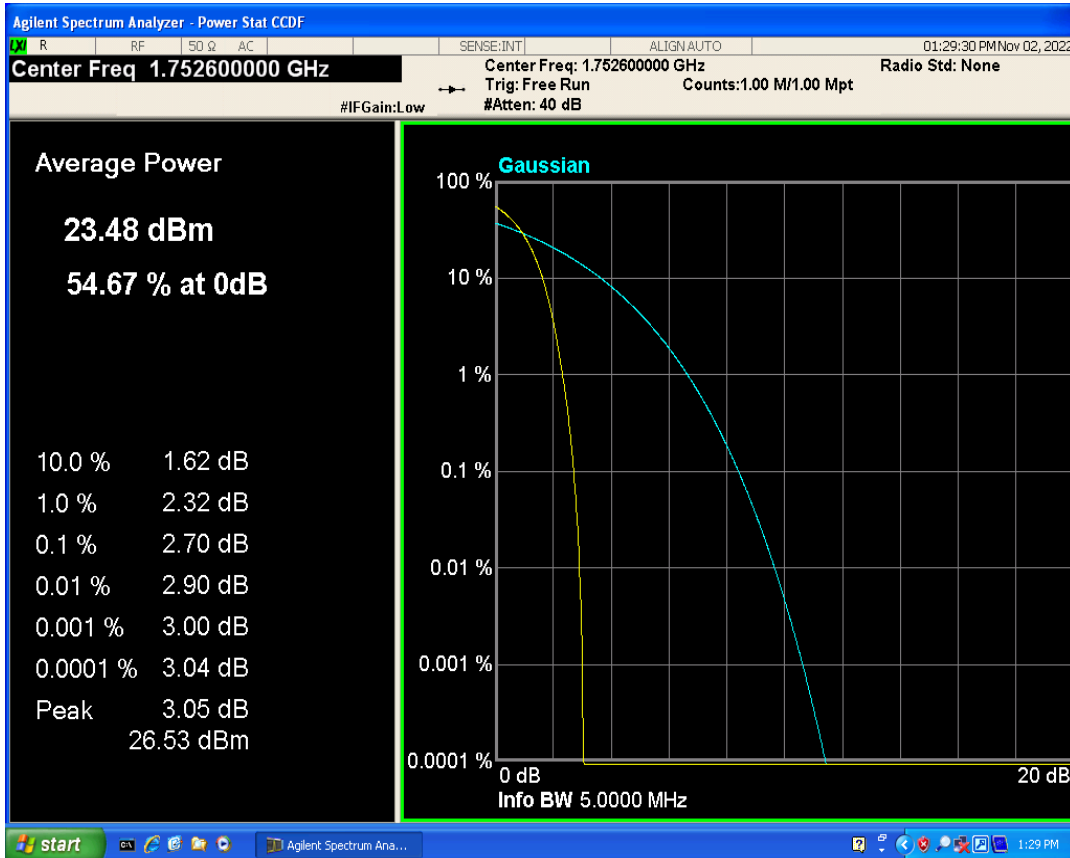

WCDMA Band2 Channel=9262

WCDMA Band2 Channel=9400

WCDMA Band2 Channel=9538

WCDMA Band4 Channel=1312

WCDMA Band4 Channel=1513

WCDMA Band4 Channel=1413

WCDMA Band5 Channel=4132

WCDMA Band5 Channel=4233