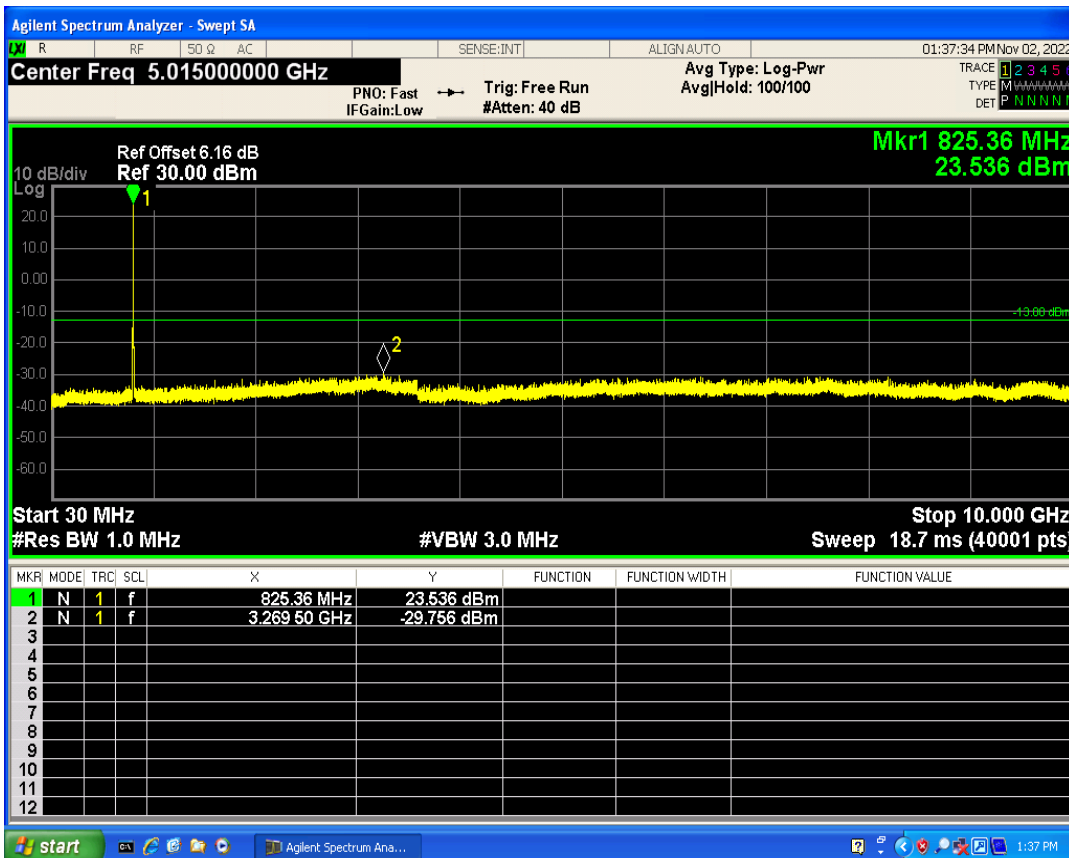

WCDMA Band2 Channel=9262

WCDMA Band2 Channel=9538

WCDMA Band4 Channel=1312

WCDMA Band4 Channel=1513

WCDMA Band5 Channel=4233

WCDMA Band5 Channel=4132

06 Out-of-band emissions

Band	Channel	Frequency (MHz)	Spur Freq (MHz)	Spur Level (dBm)	Limit (dBm)	Verdict
WCDMA Band2	9262	1852.4	19924.11	-23.62	-13	PASS
WCDMA Band2	9400	1880	19953.07	-23.63	-13	PASS
WCDMA Band2	9538	1907.6	17892.17	-23.78	-13	PASS
WCDMA Band4	1312	1712.4	18495.76	-23.61	-13	PASS
WCDMA Band4	1413	1732.6	19538.69	-23.76	-13	PASS
WCDMA Band4	1513	1752.6	19886.67	-23.27	-13	PASS
WCDMA Band5	4132	826.4	3269.50	-29.75	-13	PASS
WCDMA Band5	4182	836.4	3273.99	-29.85	-13	PASS
WCDMA Band5	4233	846.6	3405.34	-29.77	-13	PASS

WCDMA Band2 Channel=9262

WCDMA Band2 Channel=9538

WCDMA Band2 Channel=9400

WCDMA Band4 Channel=1312

WCDMA Band4 Channel=1413

WCDMA Band4 Channel=1513

WCDMA Band5 Channel=4132

WCDMA Band5 Channel=4182