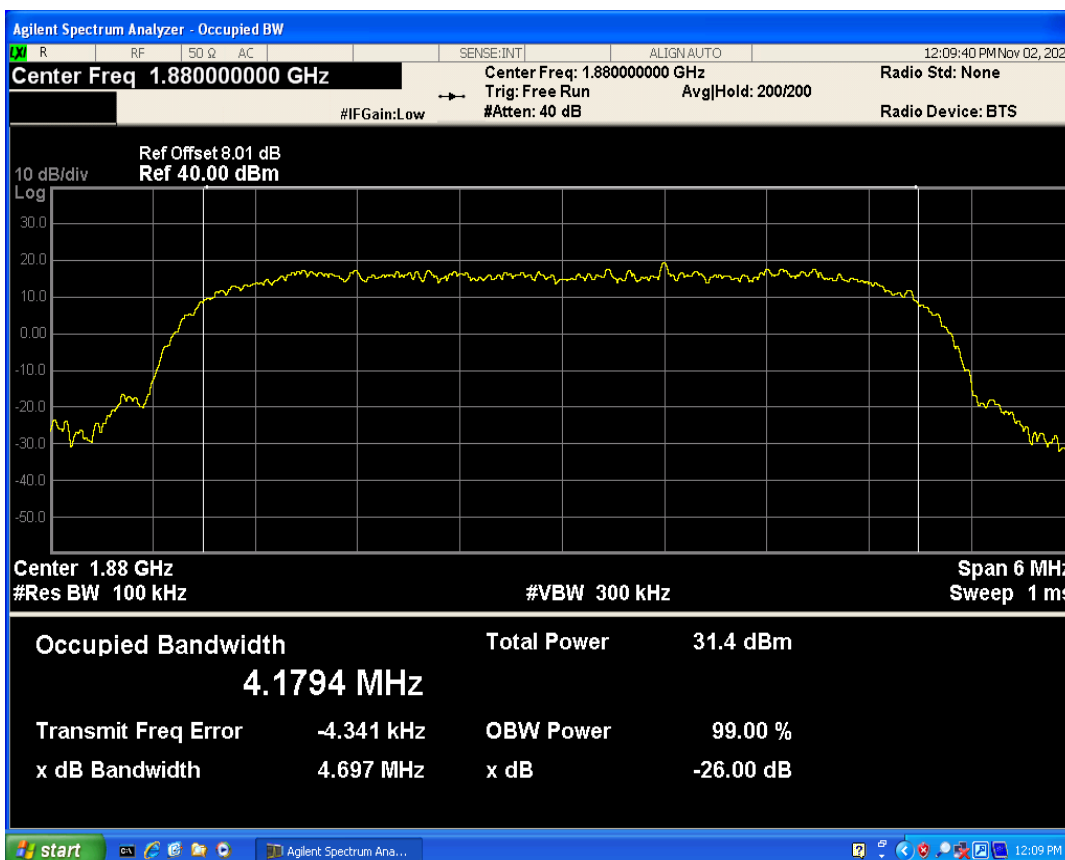

WCDMA Band5 Channel=4182

04 Occupied bandwidth

Band	Channel	Frequency (MHz)	99% OBW (kHz)	-26dB EBW (kHz)	Verdict
WCDMA Band2	9262	1852.4	4187.006	4699.721	PASS
WCDMA Band2	9400	1880	4179.365	4696.528	PASS
WCDMA Band2	9538	1907.6	4182.999	4709.663	PASS
WCDMA Band4	1312	1712.4	4174.772	4697.629	PASS
WCDMA Band4	1413	1732.6	4167.806	4689.176	PASS
WCDMA Band4	1513	1752.6	4175.645	4730.838	PASS
WCDMA Band5	4132	826.4	4176.697	4686.886	PASS
WCDMA Band5	4182	836.4	4179.449	4725.807	PASS
WCDMA Band5	4233	846.6	4180.355	4720.638	PASS

WCDMA Band2 Channel=9262

WCDMA Band2 Channel=9400

WCDMA Band2 Channel=9538

WCDMA Band4 Channel=1312

WCDMA Band4 Channel=1413

WCDMA Band4 Channel=1513

WCDMA Band5 Channel=4132

WCDMA Band5 Channel=4233