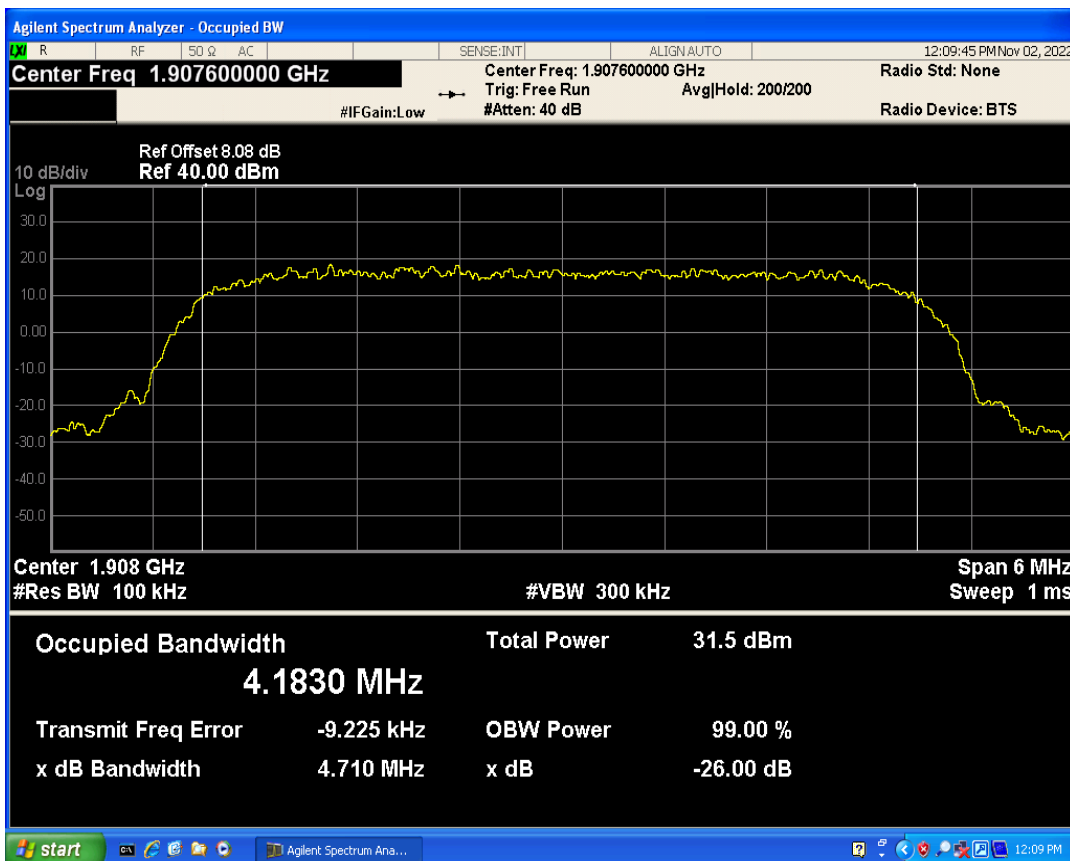

WCDMA Band5 Channel=4182

04 Occupied bandwidth

Band	Channel	Frequency (MHz)	99% OBW (kHz)	-26dB EBW (kHz)	Verdict
WCDMA Band2	9262	1852.4	4187.006	4699.721	PASS
WCDMA Band2	9400	1880	4179.365	4696.528	PASS
WCDMA Band2	9538	1907.6	4182.999	4709.663	PASS
WCDMA Band4	1312	1712.4	4174.772	4697.629	PASS
WCDMA Band4	1413	1732.6	4167.806	4689.176	PASS
WCDMA Band4	1513	1752.6	4175.645	4730.838	PASS
WCDMA Band5	4132	826.4	4176.697	4686.886	PASS
WCDMA Band5	4182	836.4	4179.449	4725.807	PASS
WCDMA Band5	4233	846.6	4180.355	4720.638	PASS

WCDMA Band2 Channel=9262

WCDMA Band2 Channel=9400

WCDMA Band2 Channel=9538

WCDMA Band4 Channel=1312

WCDMA Band4 Channel=1413

WCDMA Band4 Channel=1513

WCDMA Band5 Channel=4132

WCDMA Band5 Channel=4233