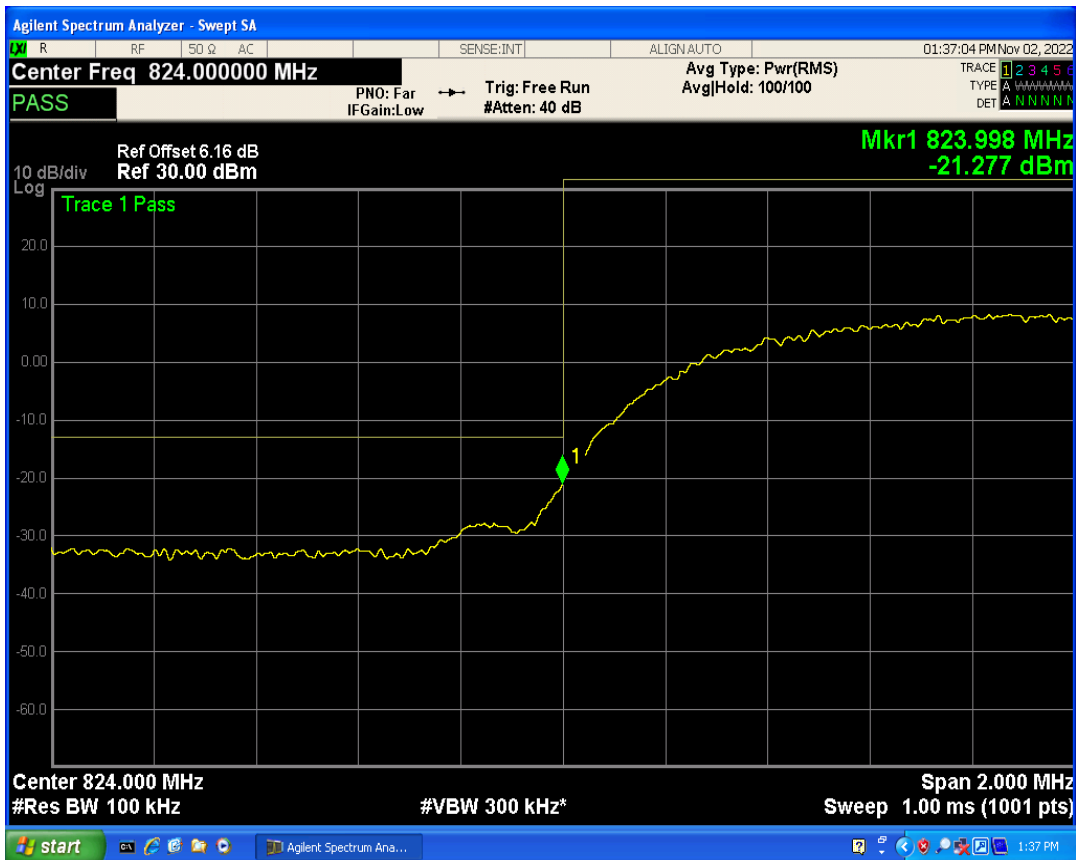

WCDMA Band2 Channel=9262

WCDMA Band2 Channel=9538

WCDMA Band4 Channel=1312

WCDMA Band4 Channel=1513

WCDMA Band5 Channel=4233

WCDMA Band5 Channel=4132

06 Out-of-band emissions

Band	Channel	Frequency (MHz)	Spur Freq (MHz)	Spur Level (dBm)	Limit (dBm)	Verdict
WCDMA Band2	9262	1852.4	19924.11	-23.62	-13	PASS
WCDMA Band2	9400	1880	19953.07	-23.63	-13	PASS
WCDMA Band2	9538	1907.6	17892.17	-23.78	-13	PASS
WCDMA Band4	1312	1712.4	18495.76	-23.61	-13	PASS
WCDMA Band4	1413	1732.6	19538.69	-23.76	-13	PASS
WCDMA Band4	1513	1752.6	19886.67	-23.27	-13	PASS
WCDMA Band5	4132	826.4	3269.50	-29.75	-13	PASS
WCDMA Band5	4182	836.4	3273.99	-29.85	-13	PASS
WCDMA Band5	4233	846.6	3405.34	-29.77	-13	PASS

WCDMA Band2 Channel=9262

WCDMA Band2 Channel=9538

WCDMA Band2 Channel=9400

WCDMA Band4 Channel=1312

WCDMA Band4 Channel=1413

WCDMA Band4 Channel=1513

WCDMA Band5 Channel=4132

WCDMA Band5 Channel=4182