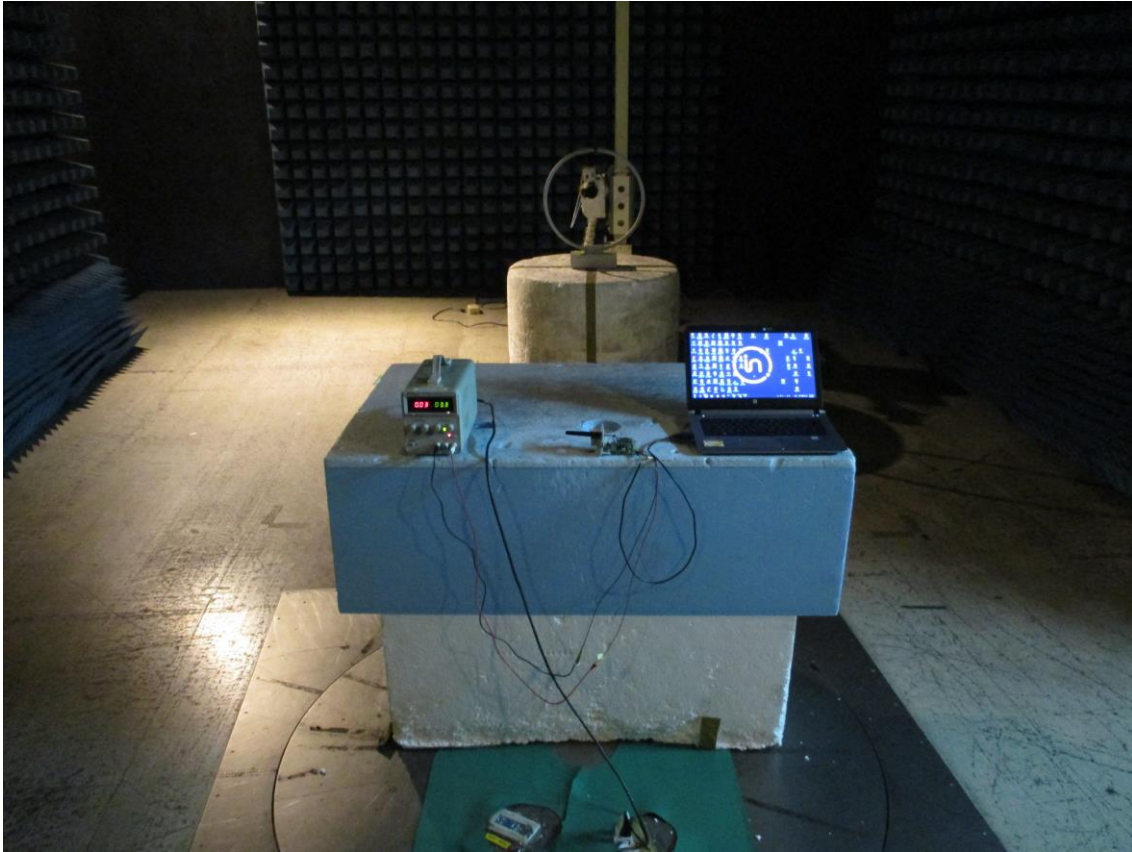

Radiated Emission Test set-up photo

9kHz~30MHz

30MHz~1GHz

Radiated Emission Test set-up photo

Above 1GHz