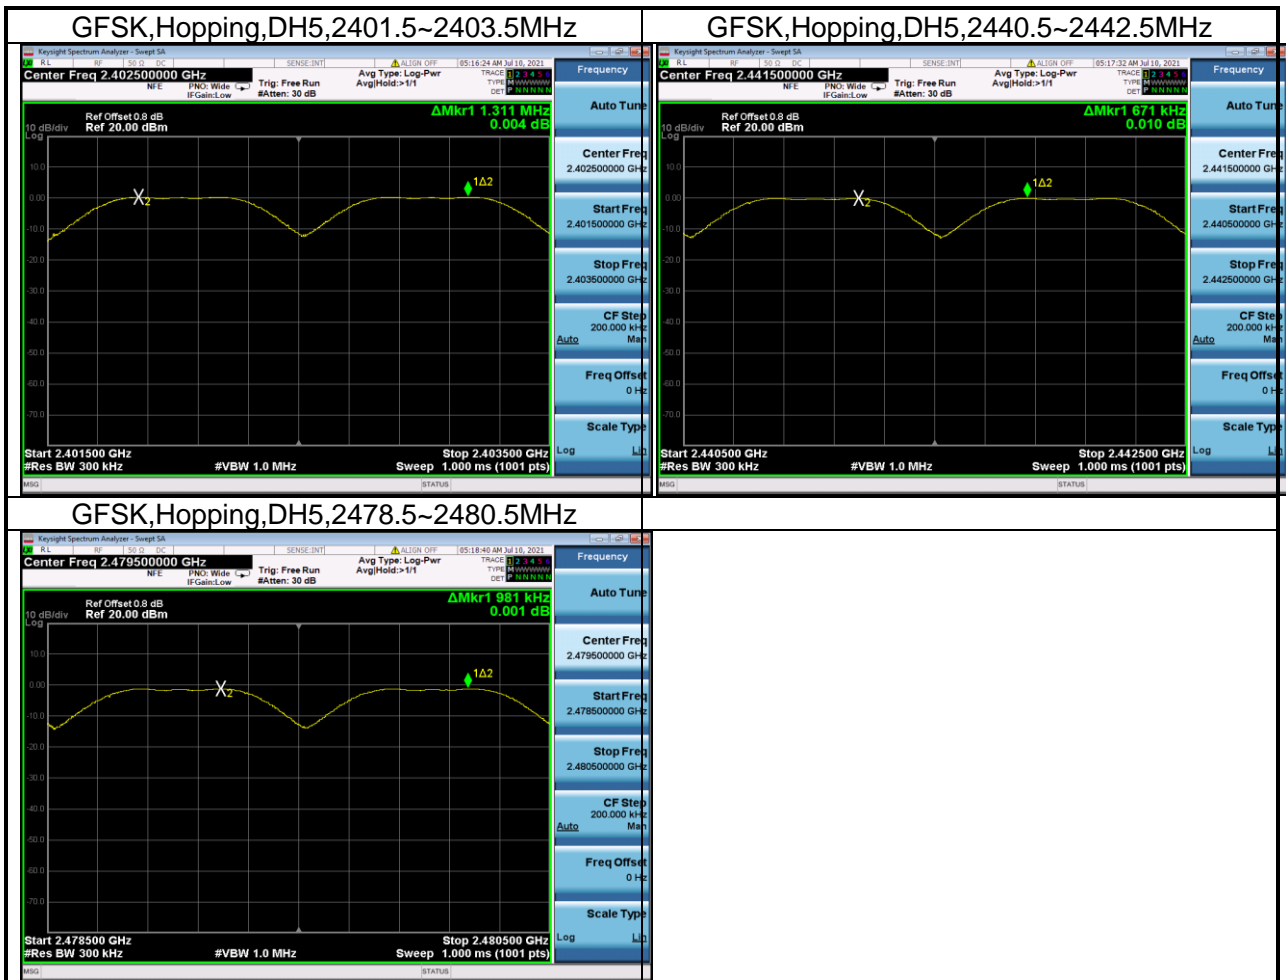

TEST REPORT

1.7 Carrier Frequency Separation

1.7.1 Test Result and Data

BT Carrier Frequency Separation					
Mode	Test Frequency (MHz)	Packet Type	Range	Separation (kHz)	Result
GFSK	Hopping	DH5	2401.5MHz~2403.5MHz	1311	Pass
GFSK	Hopping	DH5	2440.5MHz~2442.5MHz	671	Pass
GFSK	Hopping	DH5	2478.5MHz~2480.5MHz	981	Pass