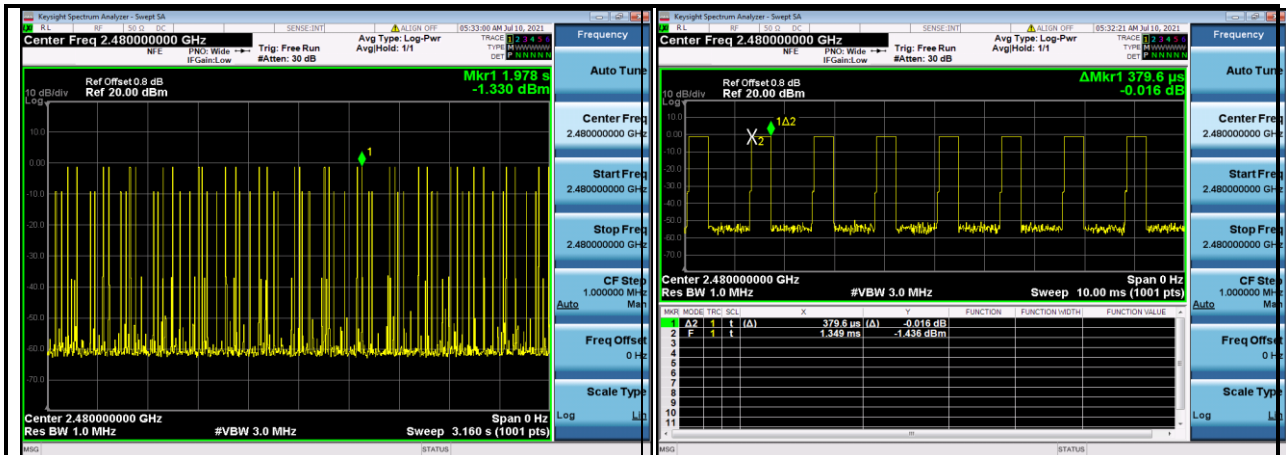

**TEST REPORT**

**1.6 Dwell Time**

**1.6.1 Test Result and Data**

BT Dwell Time						
Mode	Test Frequency (MHz)	Packet Type	Transmission Time (ms)	Number	Dwell Time (ms)	Result
GFSK	2402	DH1	0.390	290	112.99	Pass
GFSK	2402	DH3	1.638	160	262.14	Pass
GFSK	2402	DH5	2.877	130	374.03	Pass
GFSK	2480	DH1	0.380	320	121.48	Pass
GFSK	2480	DH3	1.638	160	262.14	Pass
GFSK	2480	DH5	2.877	130	374.03	Pass