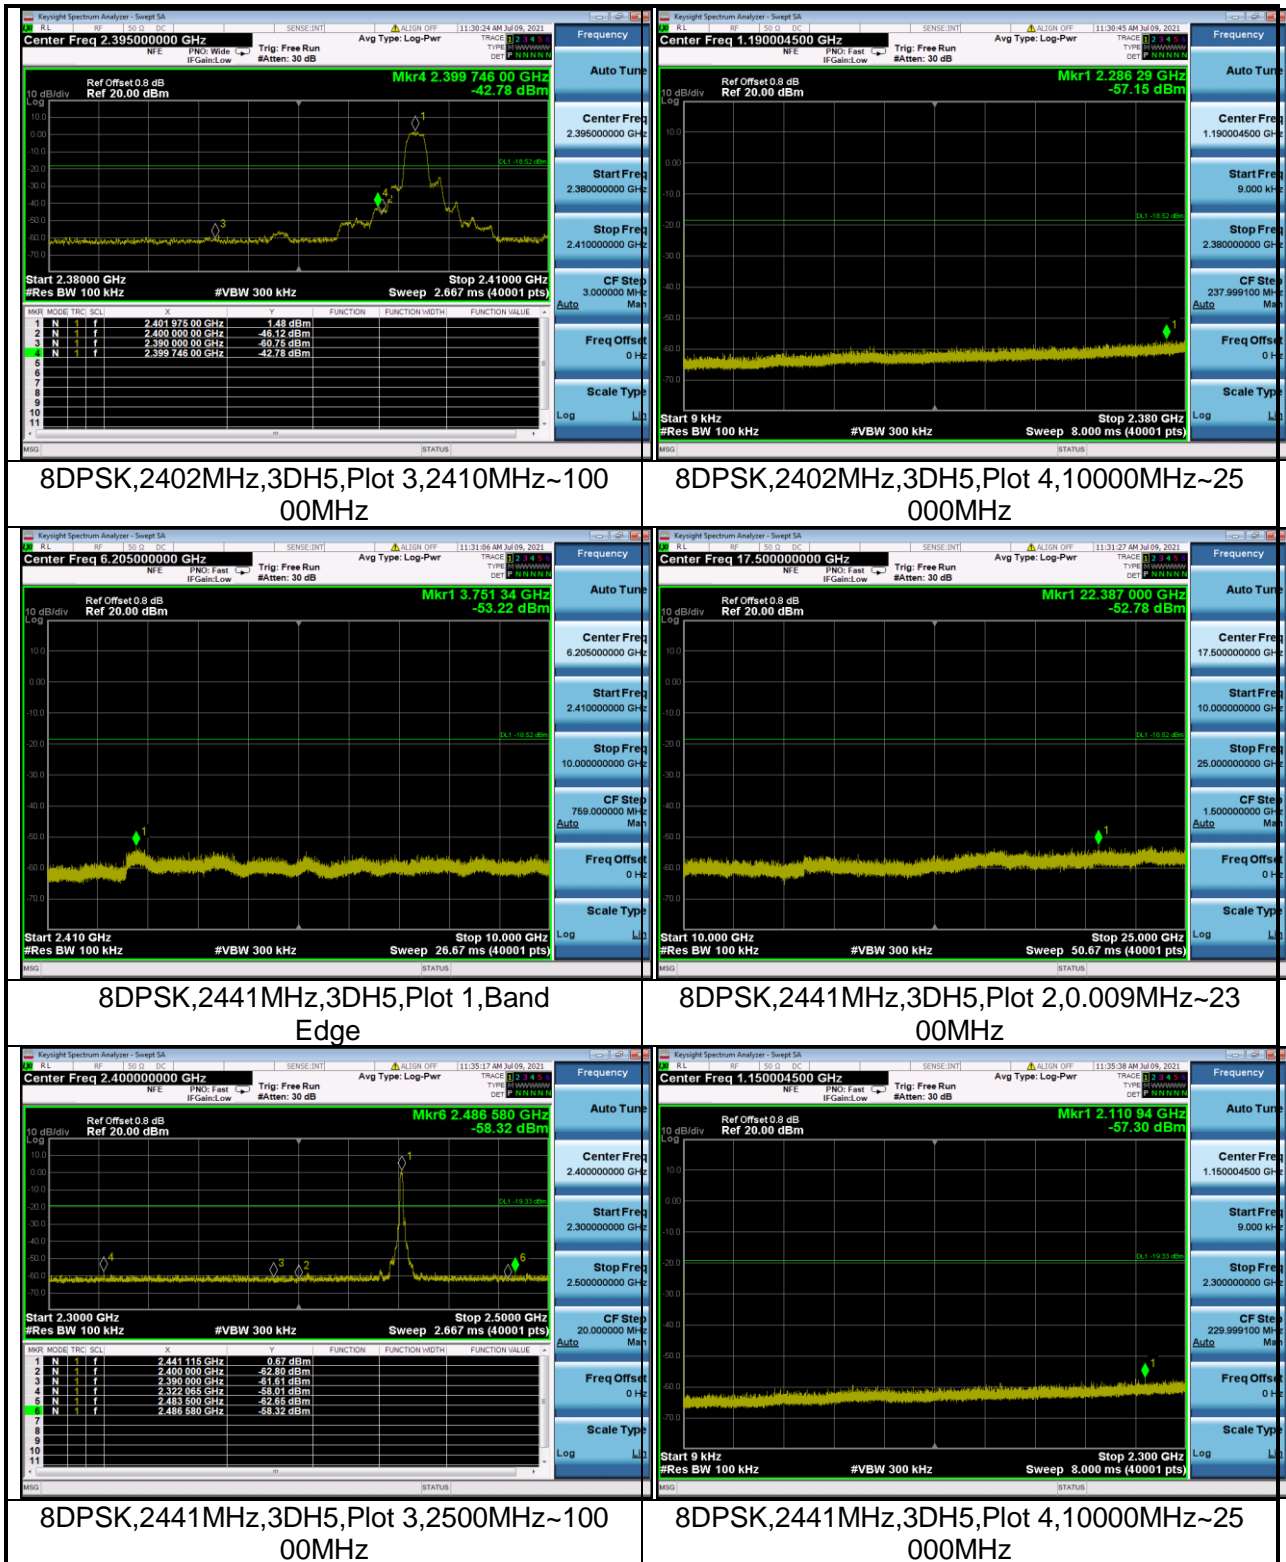

8DPSK,2402MHz,3DH5,Plot 1,Band Edge

8DPSK,2402MHz,3DH5,Plot 2,0.009MHz~2380MHz

TEST REPORT