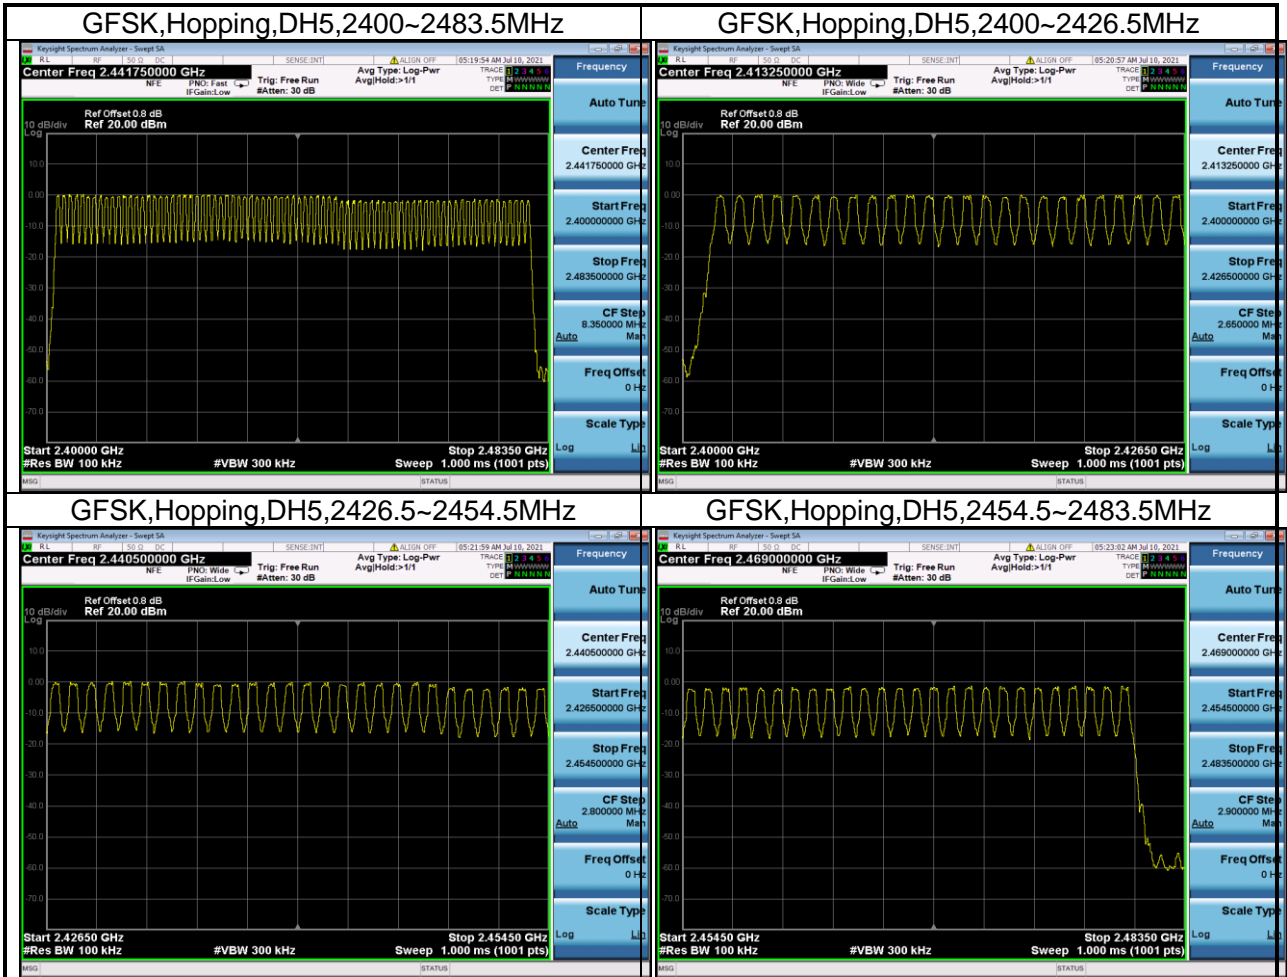

GFSK,2480,DH3,Transmission Number

GFSK,2480,DH3,Transmission Time

GFSK,2480,DH5,Transmission Number

GFSK,2480,DH5,Transmission Time

### 1.7 Carrier Frequency Separation

#### 1.7.1 Test Result and Data

BT Carrier Frequency Separation					
Mode	Test Frequency (MHz)	Packet Type	Range	Separation (kHz)	Result
GFSK	Hopping	DH5	2401.5MHz~2403.5MHz	1311	Pass
GFSK	Hopping	DH5	2440.5MHz~2442.5MHz	671	Pass
GFSK	Hopping	DH5	2478.5MHz~2480.5MHz	981	Pass

**TEST REPORT**

**1.8 Hopping Channel Numbers**

**1.8.1 Test Result and Data**

BT Number Of Hopping Channels				
Mode	Test Frequency	Packet Type	Test Range	Result
GFSK	Hopping	DH5	2400MHz~2483.5MHz	Pass
GFSK	Hopping	DH5	2400MHz~2426.5MHz	Pass
GFSK	Hopping	DH5	2426.5MHz~2454.5MHz	Pass
GFSK	Hopping	DH5	2454.5MHz~2483.5MHz	Pass