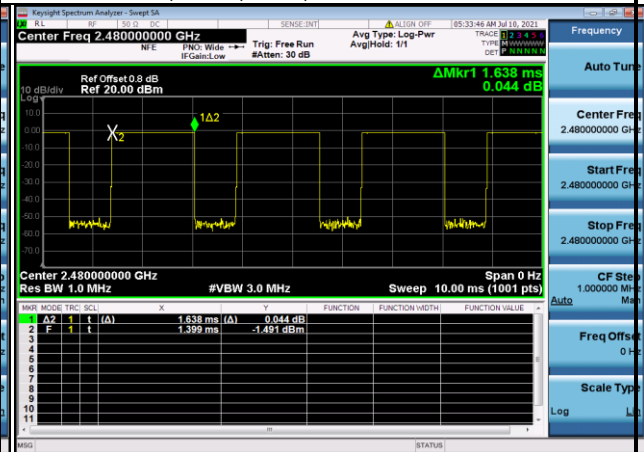

**TEST REPORT**

**1.6 Dwell Time**

**1.6.1 Test Result and Data**

BT Dwell Time						
Mode	Test Frequency (MHz)	Packet Type	Transmission Time (ms)	Number	Dwell Time (ms)	Result
GFSK	2402	DH1	0.390	290	112.99	Pass
GFSK	2402	DH3	1.638	160	262.14	Pass
GFSK	2402	DH5	2.877	130	374.03	Pass
GFSK	2480	DH1	0.380	320	121.48	Pass
GFSK	2480	DH3	1.638	160	262.14	Pass
GFSK	2480	DH5	2.877	130	374.03	Pass

GFSK,2480,DH3,Transmission Number

GFSK,2480,DH3,Transmission Time

GFSK,2480,DH5,Transmission Number

GFSK,2480,DH5,Transmission Time