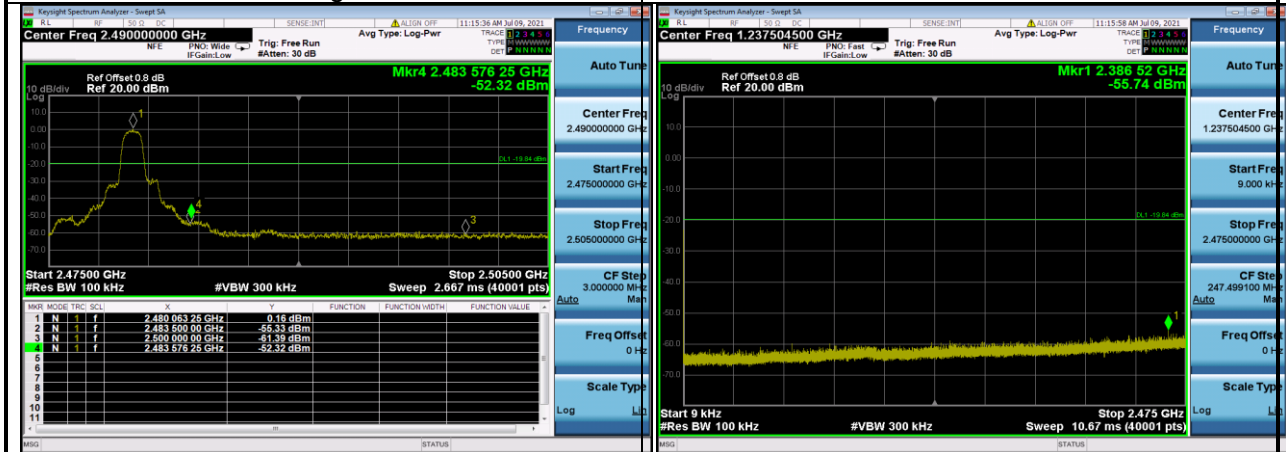

## TEST REPORT

DQPSK,2480MHz,2DH5,Plot 1,Band Edge

DQPSK,2480MHz,2DH5,Plot 2,0.009MHz~2475MHz

DQPSK,2480MHz,2DH5,Plot 3,2505MHz~10000MHz

DQPSK,2480MHz,2DH5,Plot 4,1000MHz~2500MHz

8DPSK,2402MHz,3DH5,Plot 1,Band Edge