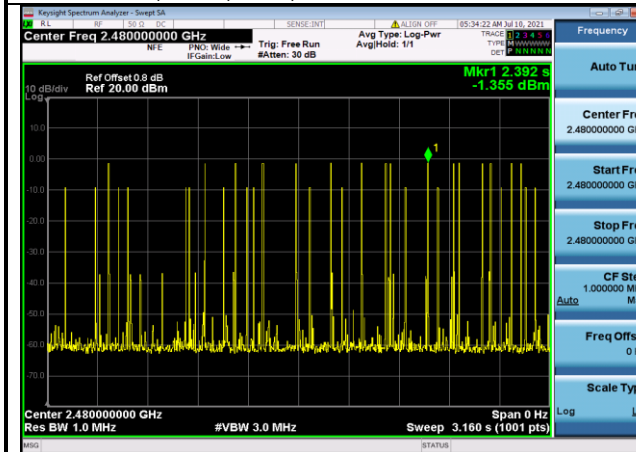

**TEST REPORT**

**1.6 Dwell Time**

**1.6.1 Test Result and Data**

BT Dwell Time						
Mode	Test Frequency (MHz)	Packet Type	Transmission Time (ms)	Number	Dwell Time (ms)	Result
GFSK	2402	DH1	0.390	290	112.99	Pass
GFSK	2402	DH3	1.638	160	262.14	Pass
GFSK	2402	DH5	2.877	130	374.03	Pass
GFSK	2480	DH1	0.380	320	121.48	Pass
GFSK	2480	DH3	1.638	160	262.14	Pass
GFSK	2480	DH5	2.877	130	374.03	Pass

GFSK,2480,DH3,Transmission Number

GFSK,2480,DH3,Transmission Time

GFSK,2480,DH5,Transmission Number

GFSK,2480,DH5,Transmission Time