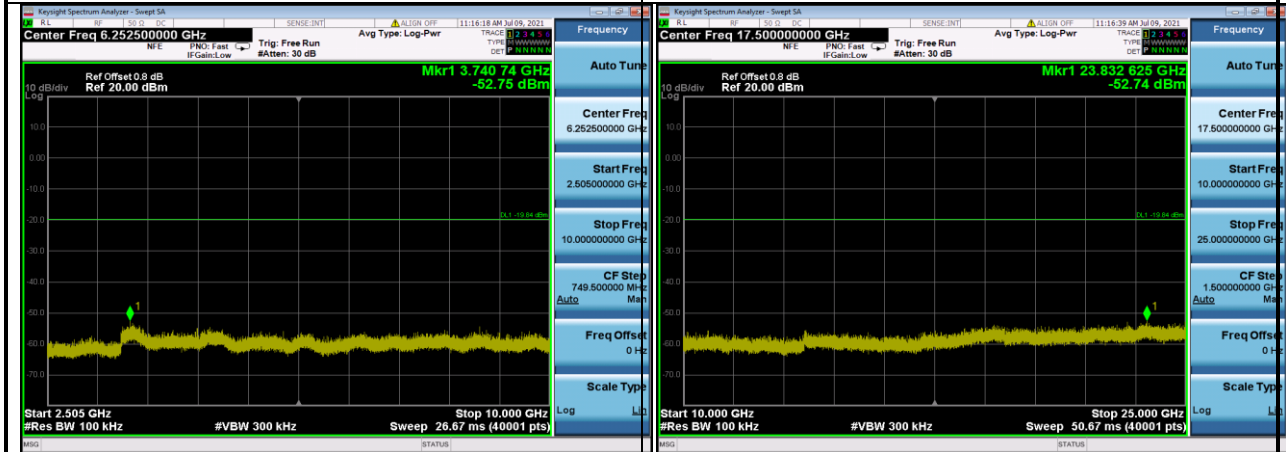

## TEST REPORT

DQPSK,2480MHz,2DH5,Plot 1,Band Edge

DQPSK,2480MHz,2DH5,Plot 2,0.009MHz~2475MHz

DQPSK,2480MHz,2DH5,Plot 3,2505MHz~10000MHz

DQPSK,2480MHz,2DH5,Plot 4,1000MHz~2500MHz

8DPSK,2402MHz,3DH5,Plot 1,Band Edge