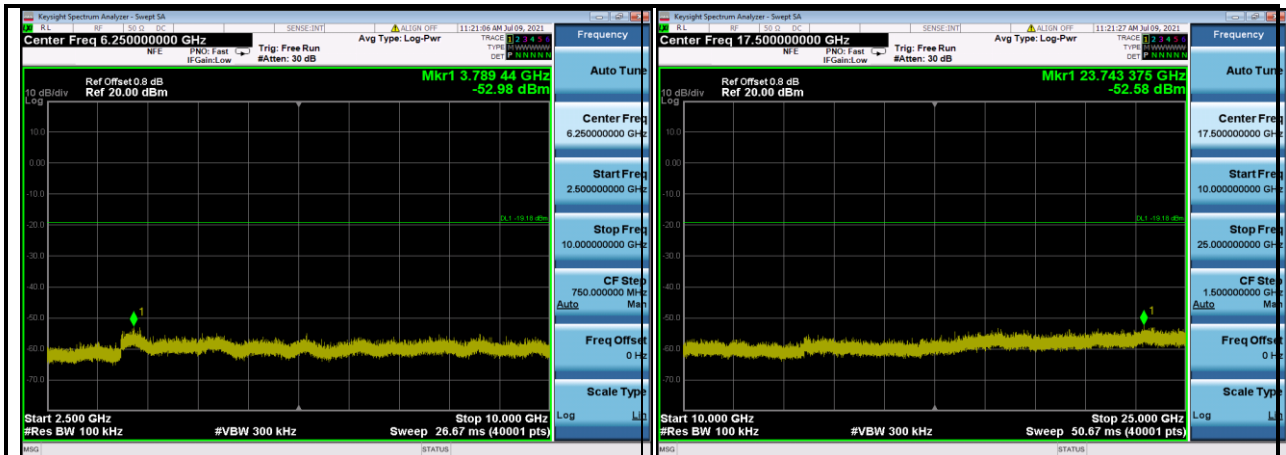

## TEST REPORT

DQPSK,2480MHz,2DH5,Plot 1,Band Edge

DQPSK,2480MHz,2DH5,Plot 2,0.009MHz~2475MHz

DQPSK,2480MHz,2DH5,Plot 3,2505MHz~10000MHz

DQPSK,2480MHz,2DH5,Plot 4,1000MHz~2500MHz

8DPSK,2402MHz,3DH5,Plot 1,Band Edge