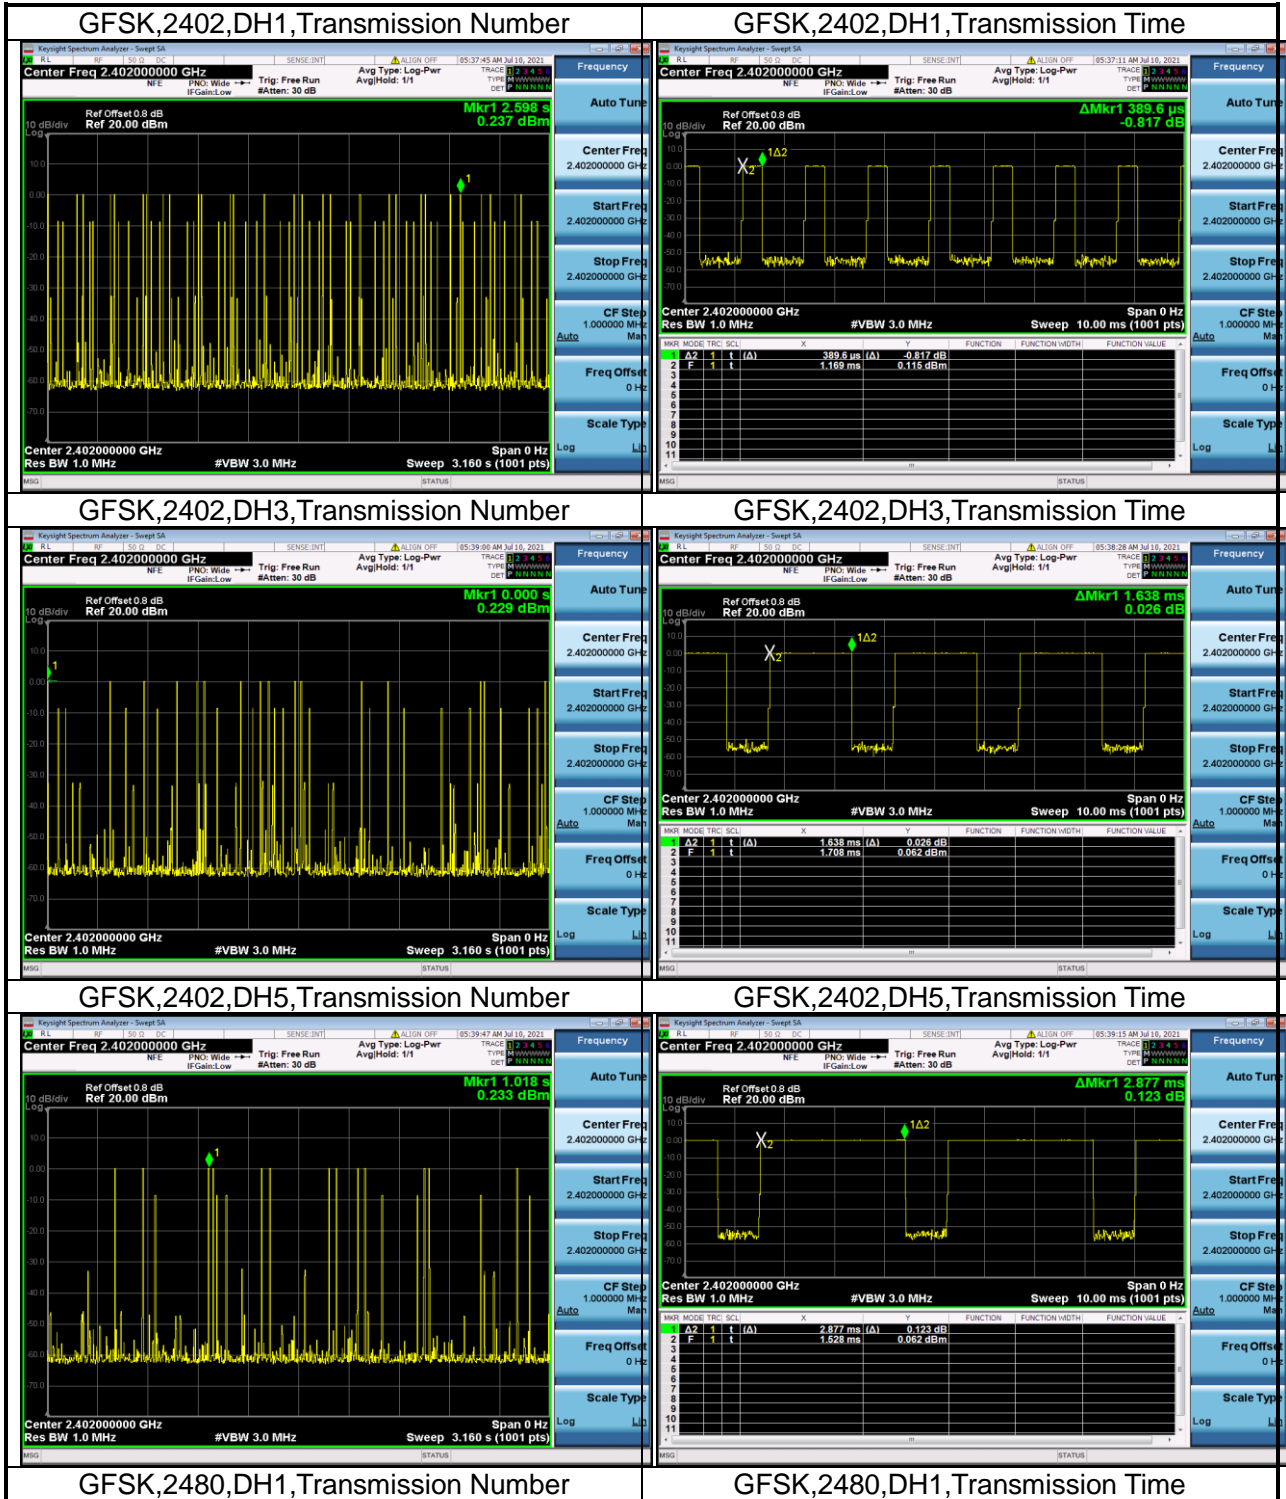

#### 1.5.1 Test Result and Data

BT Frequency Band Edges-Conducted						
Mode	Test Range (MHz)	Packet Type	Hopping Mode	Band Edge (dBm)	Limit	Result
GFSK	2380~2420	DH5	Hopping On	-51.95	-19.718	Pass
GFSK	2463.5~2503.5	DH5	Hopping On	-55.51	-21.386	Pass
DQPSK	2380~2420	2DH5	Hopping On	-51.03	-21.82	Pass
DQPSK	2463.5~2503.5	2DH5	Hopping On	-57.95	-23.681	Pass
8DPSK	2380~2420	3DH5	Hopping On	-51.19	-21.728	Pass
8DPSK	2463.5~2503.5	3DH5	Hopping On	-58.00	-23.466	Pass

**TEST REPORT**

**1.6 Dwell Time**

**1.6.1 Test Result and Data**

BT Dwell Time						
Mode	Test Frequency (MHz)	Packet Type	Transmission Time (ms)	Number	Dwell Time (ms)	Result
GFSK	2402	DH1	0.390	290	112.99	Pass
GFSK	2402	DH3	1.638	160	262.14	Pass
GFSK	2402	DH5	2.877	130	374.03	Pass
GFSK	2480	DH1	0.380	320	121.48	Pass
GFSK	2480	DH3	1.638	160	262.14	Pass
GFSK	2480	DH5	2.877	130	374.03	Pass

GFSK,2480,DH3,Transmission Number

GFSK,2480,DH3,Transmission Time

GFSK,2480,DH5,Transmission Number

GFSK,2480,DH5,Transmission Time