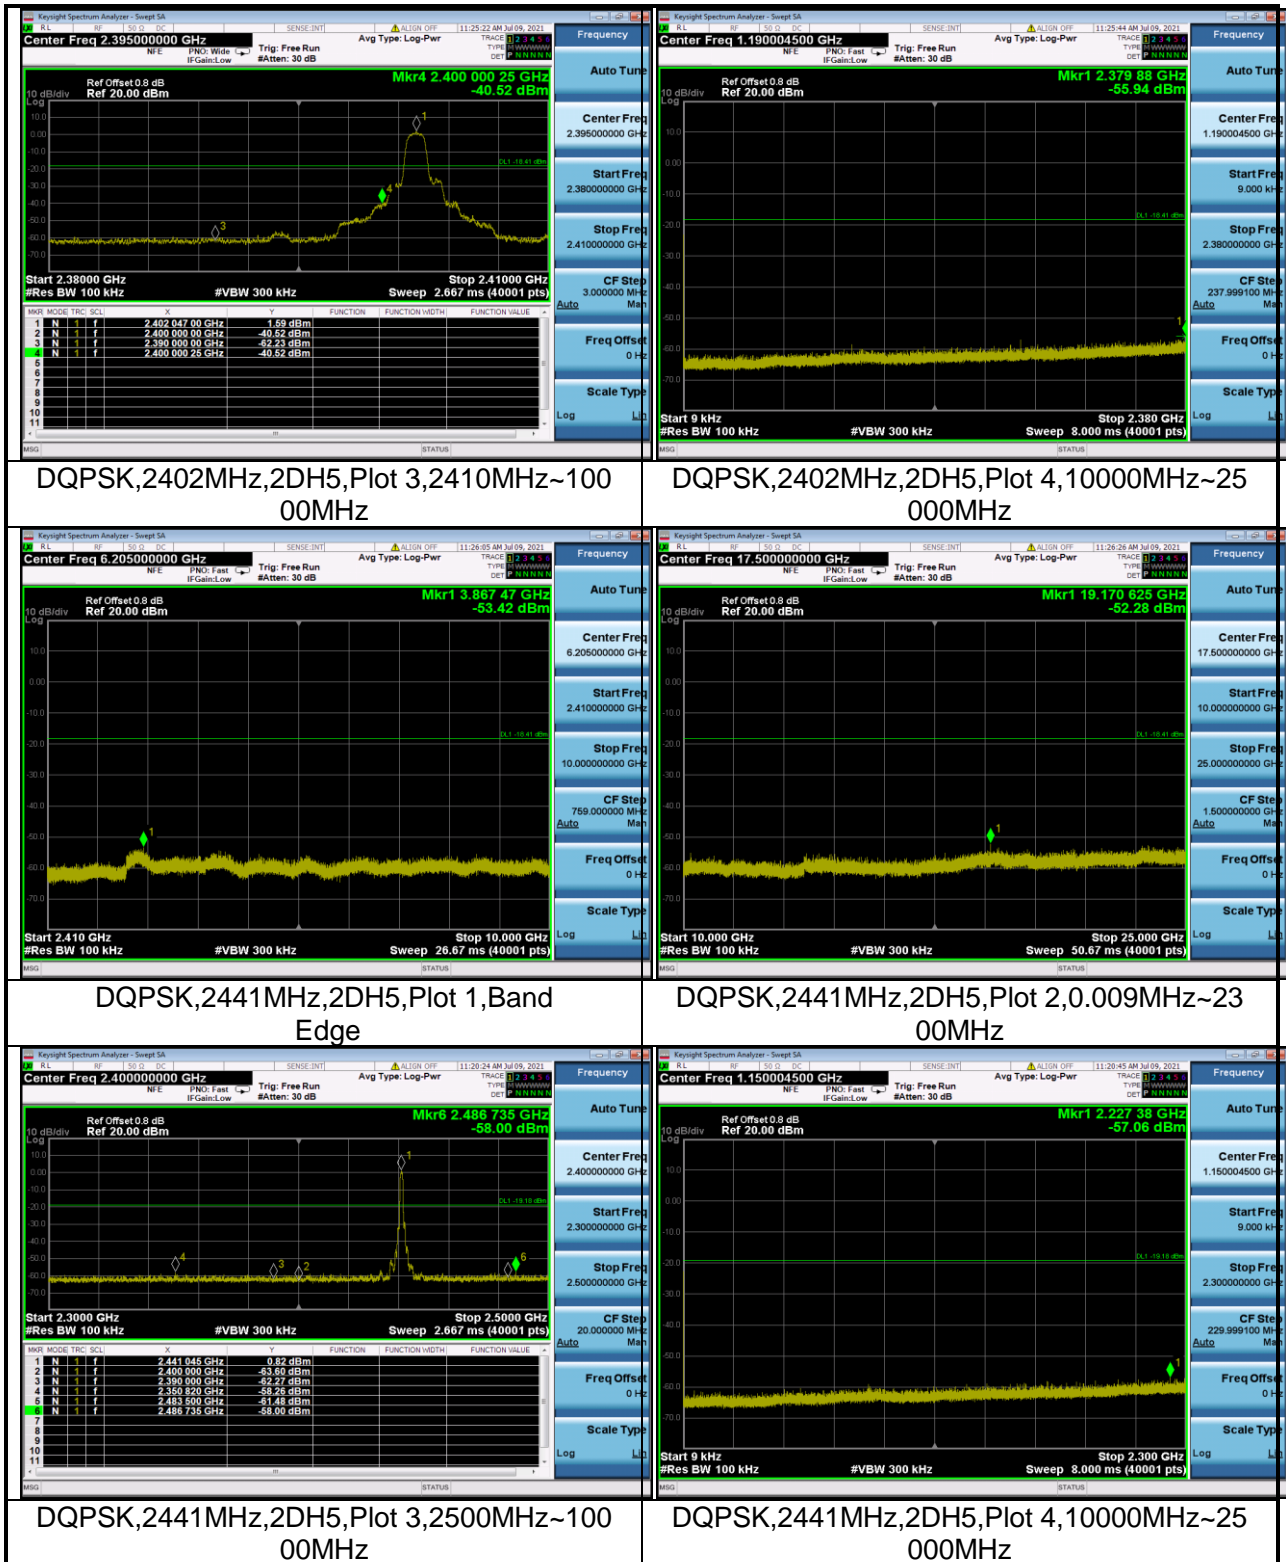

## TEST REPORT

DQPSK,2480MHz,2DH5,Plot 1,Band Edge

DQPSK,2480MHz,2DH5,Plot 2,0.009MHz~2475MHz

DQPSK,2480MHz,2DH5,Plot 3,2505MHz~10000MHz

DQPSK,2480MHz,2DH5,Plot 4,1000MHz~2500MHz

8DPSK,2402MHz,3DH5,Plot 1,Band Edge

8DPSK,2402MHz,3DH5,Plot 2,0.009MHz~2380MHz

GFSK,2480,DH3,Transmission Number

GFSK,2480,DH3,Transmission Time

GFSK,2480,DH5,Transmission Number

GFSK,2480,DH5,Transmission Time