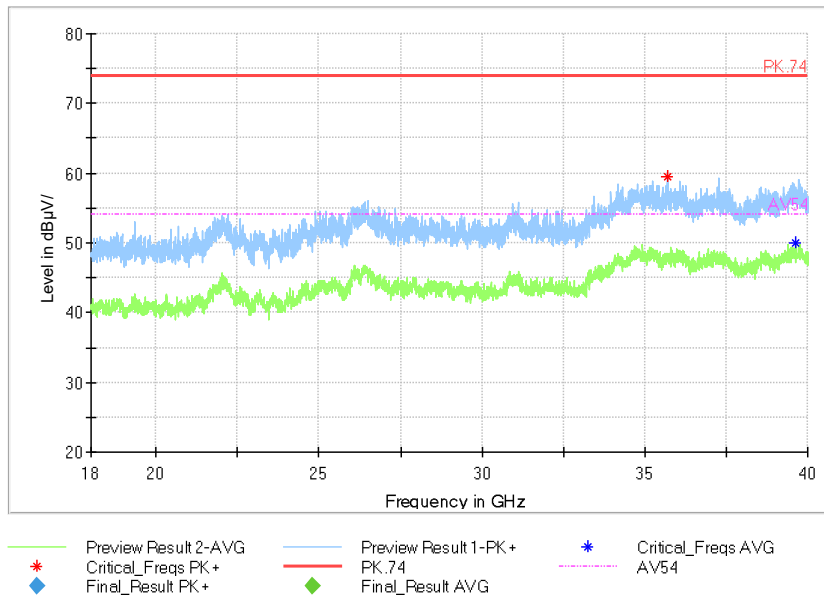

Frequency Range: 1GHz -6GHz  
Detector: Av mode and PK mode  
Test Mode: 802.11ac(VHT40)

Full Spectrum

Frequency Range: 6GHz -18GHz  
Detector: Av mode and PK mode  
Test Mode: 802.11ac(VHT40)

Full Spectrum

Frequency Range: 18GHz -40GHz  
Detector: Av mode and PK mode  
Test Mode: 802.11ac(VHT40)

Carrier frequency (MHz): 5290

Channel No.:58

Comment

Frequency Range: 30MHz -1GHz  
Detector: QP mode  
Test Mode: 802.11ac(VHT80)

Frequency Range: 1GHz -6GHz  
Detector: Av mode and PK mode  
Test Mode: 802.11ac(VHT80)

Full Spectrum

Frequency Range: 6GHz -18GHz  
Detector: Av mode and PK mode  
Test Mode: 802.11ac(VHT80)

Full Spectrum