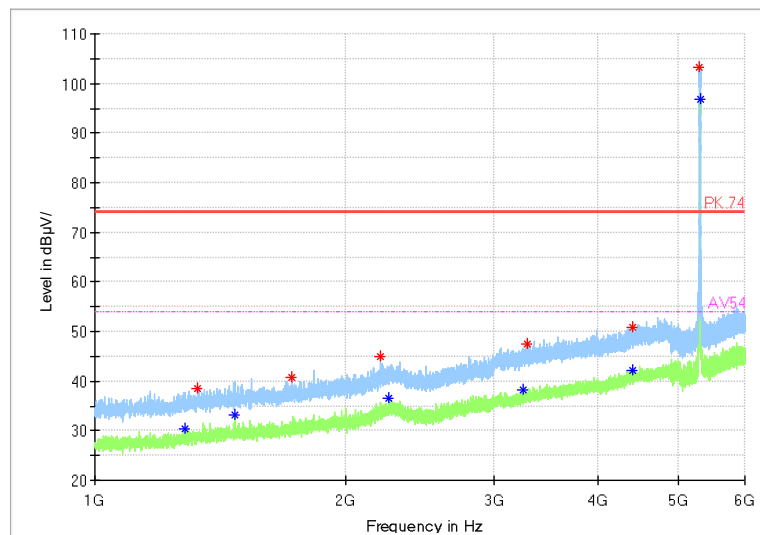

Full Spectrum

Frequency Range: 18GHz -40GHz  
Detector: Av mode and PK mode  
Modulation type: 802.11a

Full Spectrum

Comment

Frequency Range: 30MHz -1GHz  
Detector: QP mode  
Test Mode: 802.11n(HT20)

Full Spectrum

Frequency Range: 1GHz -6GHz  
Detector: Av mode and PK mode  
Modulation type: 802.11n(HT20)

Full Spectrum

Frequency Range: 6GHz -18GHz  
Detector: Av mode and PK mode  
Modulation type: 802.11n(HT20)

Full Spectrum