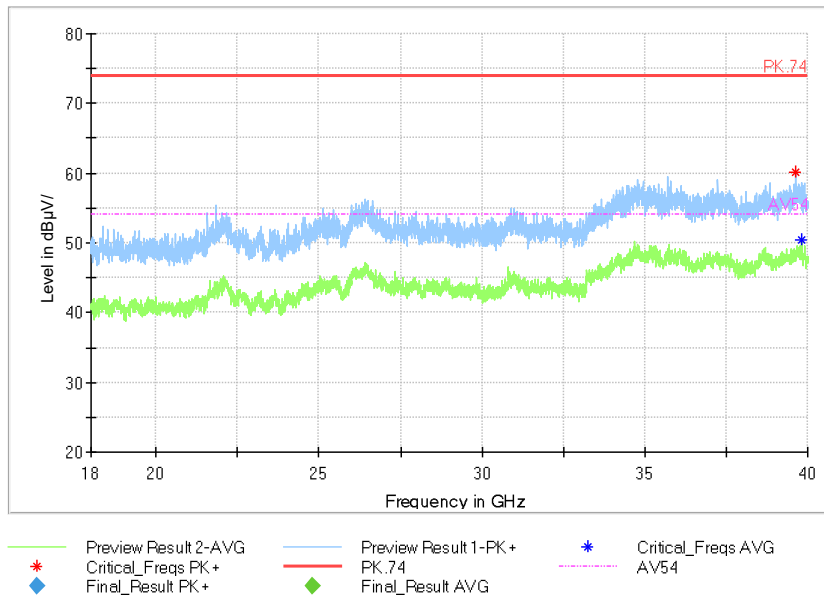

Frequency Range: 6GHz -18GHz  
Detector: Av mode and PK mode  
Test Mode: 802.11ac(VHT20)

Full Spectrum

Frequency Range: 18GHz -40GHz  
Detector: Av mode and PK mode  
Test Mode: 802.11ac(VHT20)

Carrier frequency (MHz): 5300

Channel No.:60

Comment

Frequency Range: 30MHz -1GHz  
Detector: QP mode  
Test Mode: 802.11a

Frequency Range: 1GHz -6GHz  
Detector: Av mode and PK mode  
Modulation type: 802.11a

Full Spectrum

Frequency Range: 6GHz -18GHz  
Detector: Av mode and PK mode  
Modulation type: 802.11a

Full Spectrum

Frequency Range: 18GHz -40GHz  
Detector: Av mode and PK mode  
Modulation type: 802.11a

Full Spectrum

Comment

Frequency Range: 30MHz -1GHz  
Detector: QP mode  
Test Mode: 802.11n(HT20)

Full Spectrum