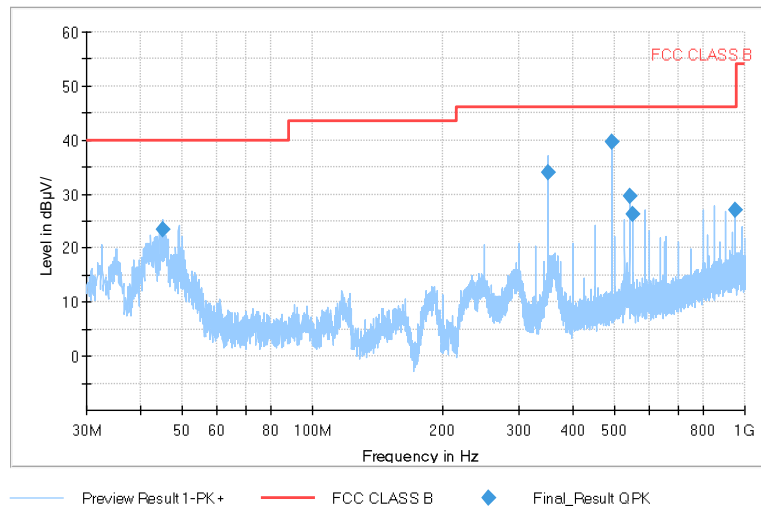

Frequency Range: 1GHz -6GHz  
Detector: Av mode and PK mode  
Modulation type: 802.11n(HT20)

Full Spectrum

Frequency Range: 6GHz -18GHz  
Detector: Av mode and PK mode  
Modulation type: 802.11n(HT20)

Full Spectrum

Frequency Range: 18GHz -40GHz  
Detector: Av mode and PK mode  
Modulation type: 802.11n(HT20)

Full Spectrum

Comment

Frequency Range: 30MHz -1GHz  
Detector: QP mode  
Test Mode: 802.11ac(VHT20)

Full Spectrum