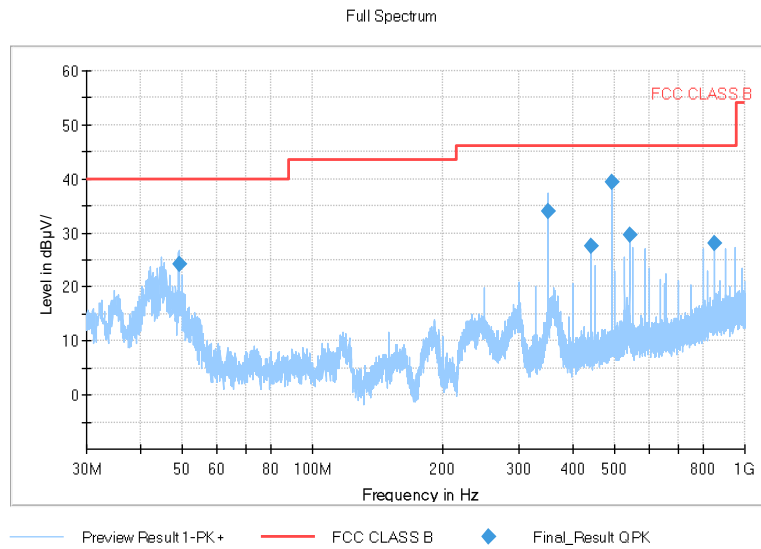

Frequency Range: 6GHz -18GHz  
Detector: Av mode and PK mode  
Test Mode: 802.11ac(VHT20)

Full Spectrum

Frequency Range: 18GHz -40GHz  
Detector: Av mode and PK mode  
Test Mode: 802.11ac(VHT20)

Carrier frequency (MHz): 5300

Channel No.:60

Comment

Frequency Range: 30MHz -1GHz  
Detector: QP mode  
Test Mode: 802.11a

Frequency Range: 1GHz -6GHz  
Detector: Av mode and PK mode  
Modulation type: 802.11a

Full Spectrum

Frequency Range: 6GHz -18GHz  
Detector: Av mode and PK mode  
Modulation type: 802.11a