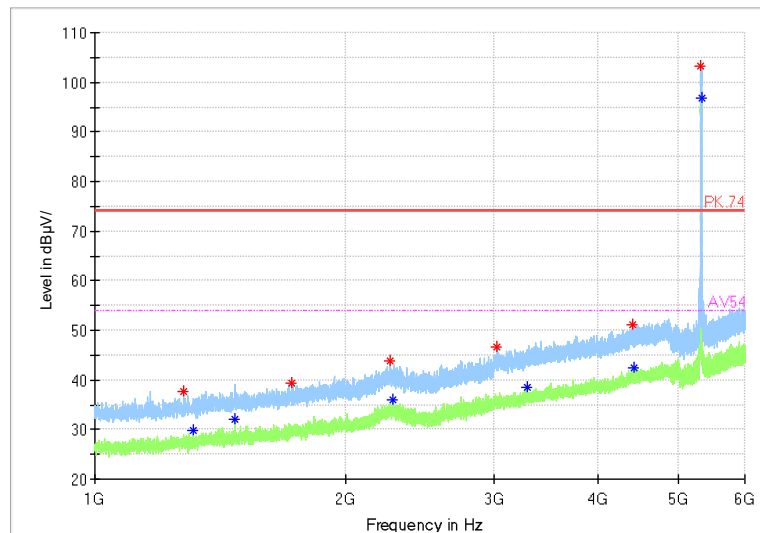

Full Spectrum

Frequency Range: 6GHz -18GHz  
Detector: Av mode and PK mode  
Modulation type: 802.11n(HT20)

Full Spectrum

Frequency Range: 18GHz -40GHz  
Detector: Av mode and PK mode  
Modulation type: 802.11n(HT20)

Full Spectrum

Comment

Frequency Range: 30MHz -1GHz  
Detector: QP mode  
Test Mode: 802.11ac(VHT20)

Full Spectrum

Frequency Range: 1GHz -6GHz  
Detector: Av mode and PK mode  
Test Mode: 802.11ac(VHT20)

Full Spectrum