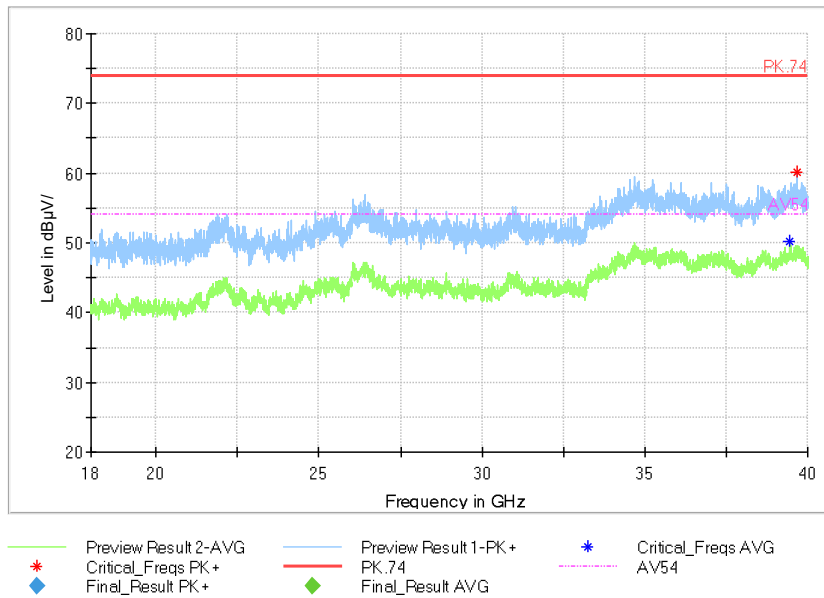

Full Spectrum

Frequency Range: 6GHz -18GHz  
Detector: Av mode and PK mode  
Modulation type: 802.11a

Full Spectrum

Frequency Range: 18GHz -40GHz  
Detector: Av mode and PK mode  
Modulation type: 802.11a

Full Spectrum

Comment

Frequency Range: 30MHz -1GHz  
Detector: QP mode  
Test Mode: 802.11n(HT20)

Full Spectrum

Frequency Range: 1GHz -6GHz  
Detector: Av mode and PK mode  
Modulation type: 802.11n(HT20)

Full Spectrum

Frequency Range: 6GHz -18GHz  
Detector: Av mode and PK mode  
Modulation type: 802.11n(HT20)

Full Spectrum

Frequency Range: 18GHz -40GHz  
Detector: Av mode and PK mode  
Modulation type: 802.11n(HT20)