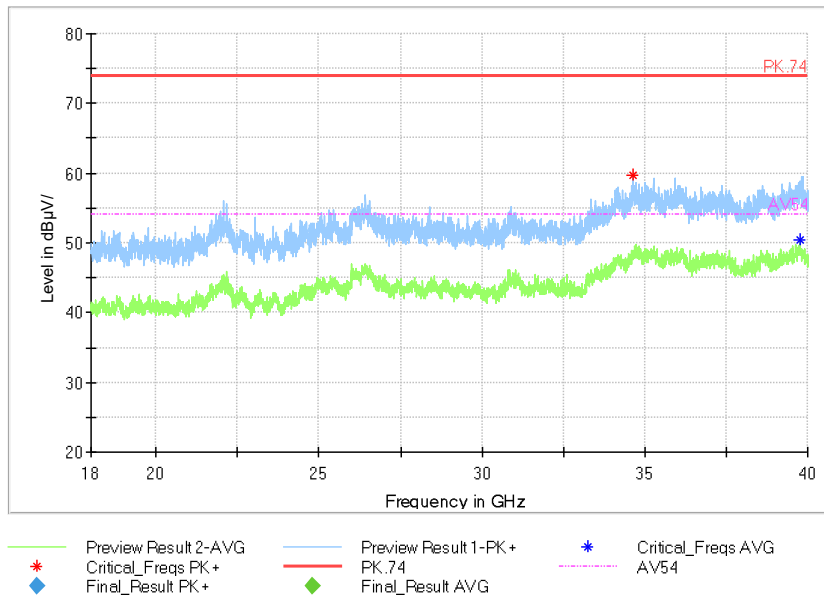

Frequency Range: 18GHz -40GHz  
Detector: Av mode and PK mode  
Test Mode: 802.11ac(VHT80)

Carrier frequency (MHz): 5500  
Channel No.:100

Comment

Frequency Range: 30MHz -1GHz  
Detector: QP mode  
Test Mode: 802.11a

Frequency Range: 1GHz -6GHz  
Detector: Av mode and PK mode  
Modulation type: 802.11a

Full Spectrum

Frequency Range: 6GHz -18GHz  
Detector: Av mode and PK mode  
Modulation type: 802.11a

Full Spectrum

Frequency Range: 18GHz -40GHz  
Detector: Av mode and PK mode  
Modulation type: 802.11a

Comment

Frequency Range: 30MHz -1GHz  
Detector: QP mode  
Test Mode: 802.11n(HT20)

Frequency Range: 1GHz -6GHz  
Detector: Av mode and PK mode  
Modulation type: 802.11n(HT20)

Full Spectrum

Frequency Range: 6GHz -18GHz  
Detector: Av mode and PK mode  
Modulation type: 802.11n(HT20)