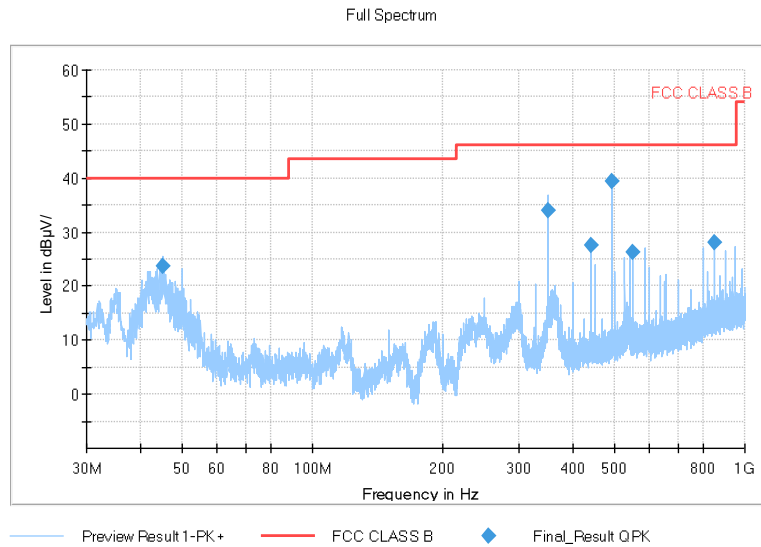

Full Spectrum

Frequency Range: 6GHz -18GHz  
Detector: Av mode and PK mode  
Modulation type: 802.11n(HT40)

Full Spectrum

Frequency Range: 18GHz -40GHz  
Detector: Av mode and PK mode  
Modulation type: 802.11n(HT40)