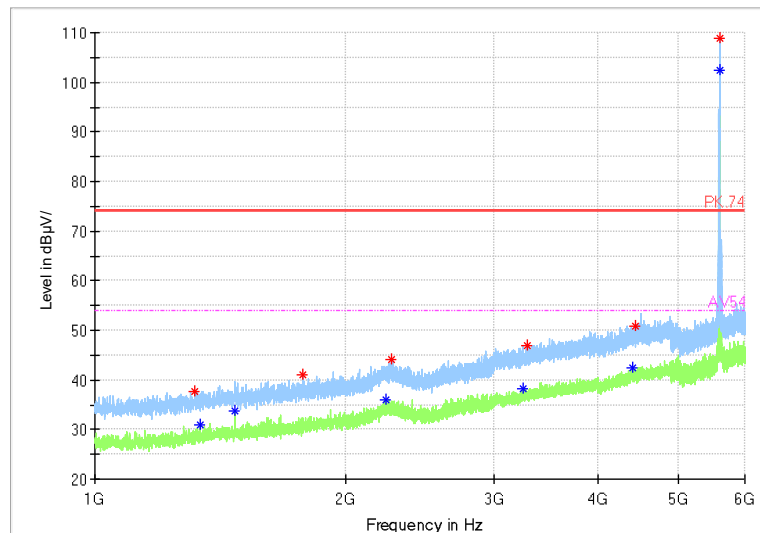

Full Spectrum

Comment

Frequency Range: 30MHz -1GHz  
Detector: QP mode  
Test Mode: 802.11n(HT20)

Full Spectrum

Frequency Range: 1GHz -6GHz  
Detector: Av mode and PK mode  
Modulation type: 802.11n(HT20)

Full Spectrum

Frequency Range: 6GHz -18GHz  
Detector: Av mode and PK mode  
Modulation type: 802.11n(HT20)

Full Spectrum

Frequency Range: 18GHz -40GHz  
Detector: Av mode and PK mode  
Modulation type: 802.11n(HT20)

Full Spectrum

Comment

Frequency Range: 30MHz -1GHz  
Detector: QP mode  
Test Mode: 802.11ac(VHT20)

Full Spectrum

Frequency Range: 1GHz -6GHz  
Detector: Av mode and PK mode  
Test Mode: 802.11ac(VHT20)

Full Spectrum

Frequency Range: 6GHz -18GHz  
Detector: Av mode and PK mode  
Test Mode: 802.11ac(VHT20)

Full Spectrum

Frequency Range: 18GHz -40GHz  
Detector: Av mode and PK mode  
Test Mode: 802.11ac(VHT20)

Carrier frequency (MHz): 5700