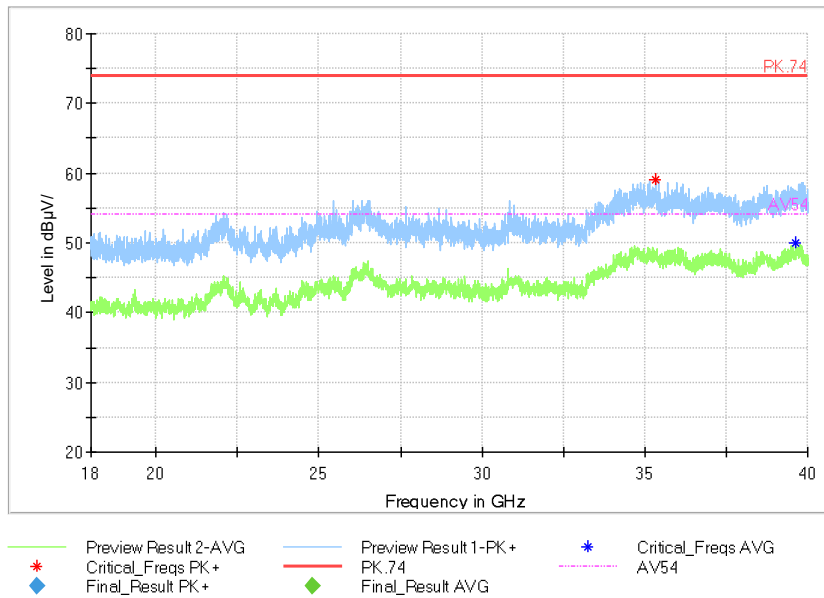

Full Spectrum

Frequency Range: 18GHz -40GHz  
Detector: Av mode and PK mode  
Modulation type: 802.11a

Full Spectrum

Comment

Frequency Range: 30MHz -1GHz  
Detector: QP mode  
Test Mode: 802.11n(HT20)

Full Spectrum

Frequency Range: 1GHz -6GHz  
Detector: Av mode and PK mode  
Modulation type: 802.11n(HT20)

Full Spectrum

Frequency Range: 6GHz -18GHz  
Detector: Av mode and PK mode  
Modulation type: 802.11n(HT20)

Full Spectrum