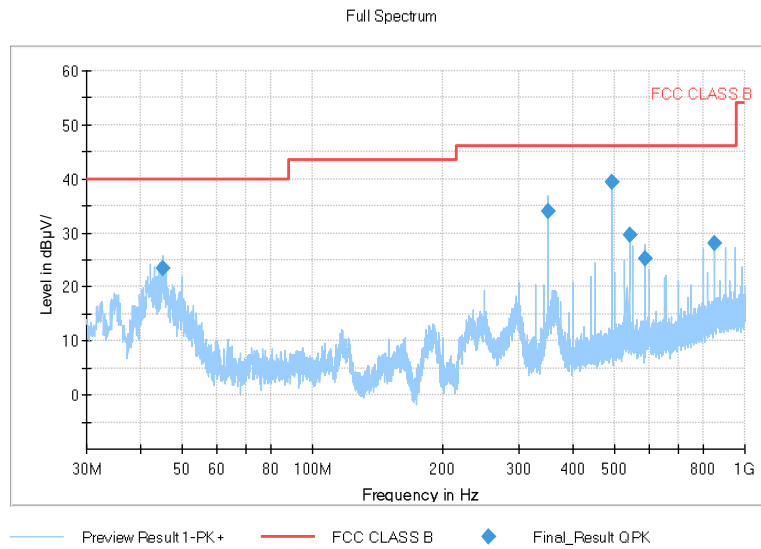

Channel No.:140

Comment

Frequency Range: 30MHz -1GHz
Detector: QP mode
Test Mode: 802.11a