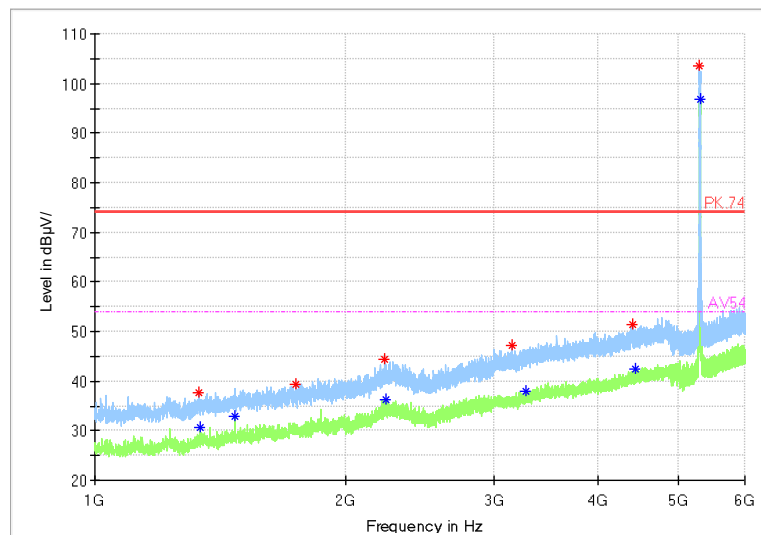

Frequency Range: 1GHz -6GHz  
Detector: Av mode and PK mode  
Modulation type: 802.11n(HT20)

Full Spectrum

Frequency Range: 6GHz -18GHz  
Detector: Av mode and PK mode  
Modulation type: 802.11n(HT20)

Full Spectrum

Frequency Range: 18GHz -40GHz  
Detector: Av mode and PK mode  
Modulation type: 802.11n(HT20)

Full Spectrum

Comment

Frequency Range: 30MHz -1GHz  
Detector: QP mode  
Test Mode: 802.11ac(VHT20)

Full Spectrum

Frequency Range: 1GHz -6GHz  
Detector: Av mode and PK mode  
Test Mode: 802.11ac(VHT20)

Full Spectrum

Frequency Range: 6GHz -18GHz  
Detector: Av mode and PK mode  
Test Mode: 802.11ac(VHT20)

Full Spectrum