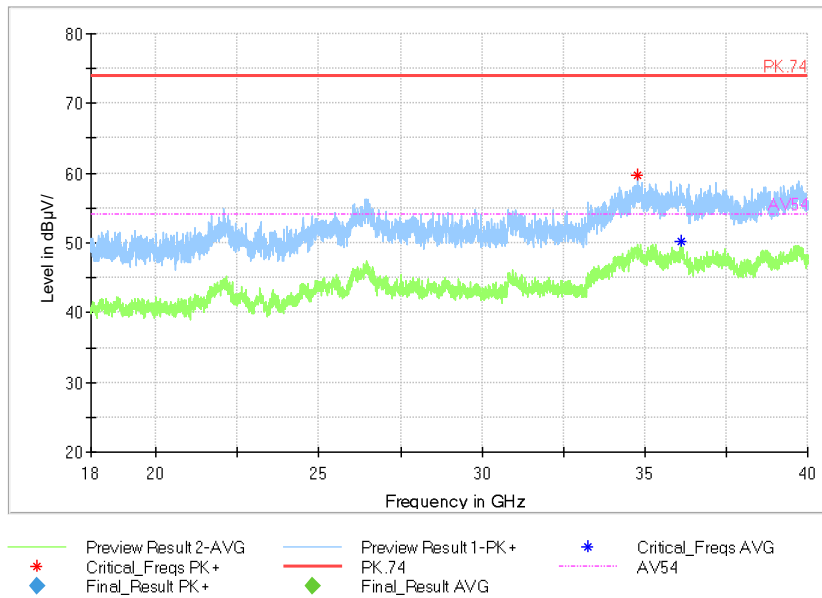

Full Spectrum

Frequency Range: 18GHz -40GHz  
Detector: Av mode and PK mode  
Modulation type: 802.11a

Full Spectrum

Comment

Frequency Range: 30MHz -1GHz  
Detector: QP mode  
Test Mode: 802.11n(HT20)

Full Spectrum

Frequency Range: 1GHz -6GHz  
Detector: Av mode and PK mode  
Modulation type: 802.11n(HT20)

Full Spectrum

Frequency Range: 6GHz -18GHz  
Detector: Av mode and PK mode  
Modulation type: 802.11n(HT20)

Full Spectrum