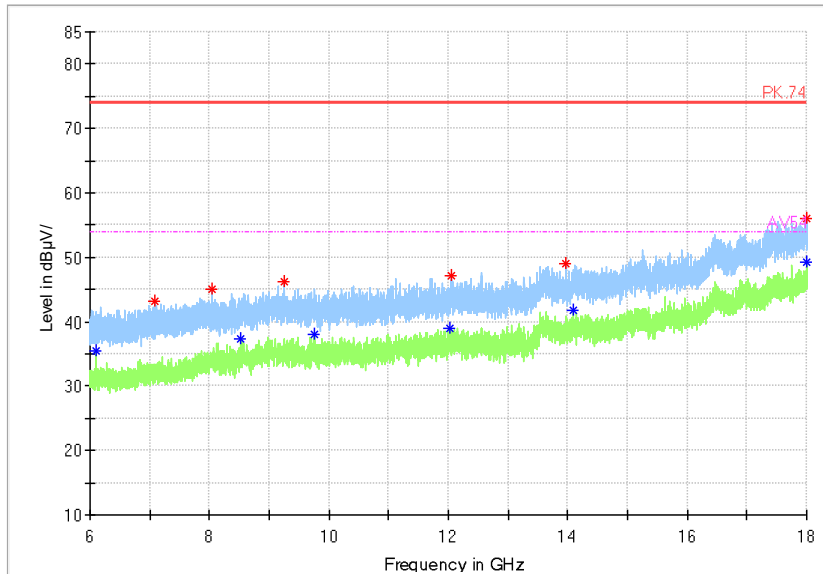

Full Spectrum

Frequency Range: 6GHz -18GHz  
Detector: Av mode and PK mode  
Test Mode: 802.11ac(VHT40)

Full Spectrum

— Preview Result 2-AVG     — Preview Result 1-PK+     \* Critical\_Freqs AVG  
\* Critical\_Freqs PK+     — PK.74     ◆ Final\_Result AVG  
◆ Final\_Result PK+     - - - AV54

Frequency Range: 18GHz -40GHz  
Detector: Av mode and PK mode  
Test Mode: 802.11ac(VHT40)

Carrier frequency (MHz): 5210

Channel No.:42

Comment

**Frequency Range: 30MHz -1GHz**  
**Detector: QP mode**  
**Test Mode: 802.11ac(VHT80)**