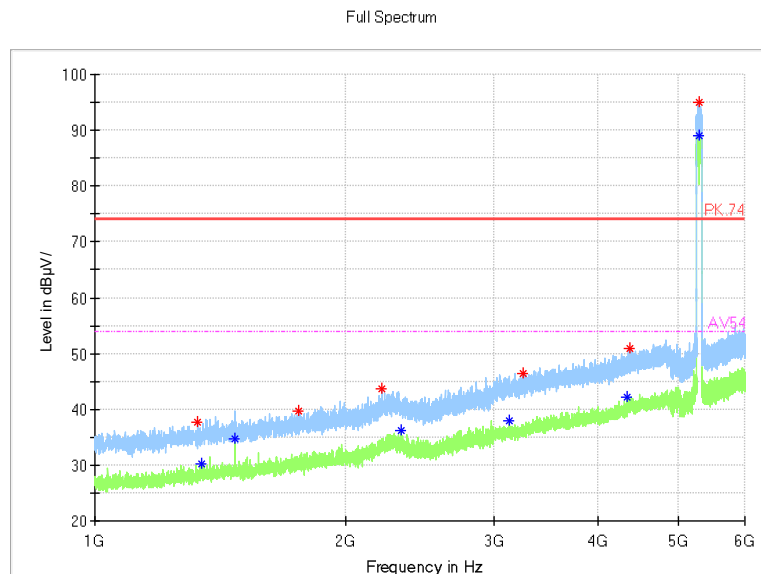

Frequency Range: 1GHz -6GHz  
Detector: Av mode and PK mode  
Test Mode: 802.11ac(VHT40)

Full Spectrum

Frequency Range: 6GHz -18GHz  
Detector: Av mode and PK mode  
Test Mode: 802.11ac(VHT40)

Full Spectrum

Frequency Range: 18GHz -40GHz  
Detector: Av mode and PK mode  
Test Mode: 802.11ac(VHT40)

Carrier frequency (MHz): 5290

Channel No.:58

Comment

Frequency Range: 30MHz -1GHz  
Detector: QP mode  
Test Mode: 802.11ac(VHT80)

Frequency Range: 1GHz -6GHz  
Detector: Av mode and PK mode  
Test Mode: 802.11ac(VHT80)

Full Spectrum

Frequency Range: 6GHz -18GHz  
Detector: Av mode and PK mode  
Test Mode: 802.11ac(VHT80)

Full Spectrum