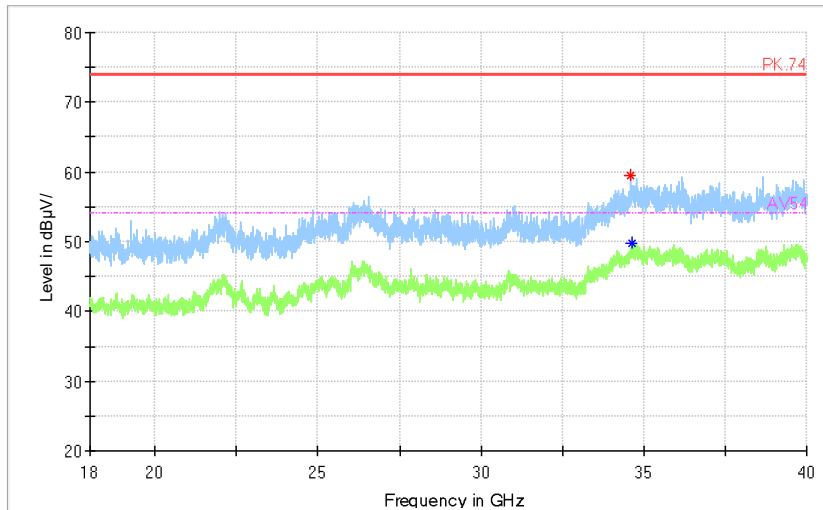

Full Spectrum

Frequency Range: 6GHz -18GHz  
Detector: Av mode and PK mode  
Test Mode: 802.11ac(VHT40)

Full Spectrum

— Preview Result 2-AVG     — Preview Result 1-PK+     \* Critical\_Freqs AVG  
\* Critical\_Freqs PK+     — PK.74     ◆ Final\_Result AVG  
◆ Final\_Result PK+     - - - AV54

Frequency Range: 18GHz -40GHz  
Detector: Av mode and PK mode  
Test Mode: 802.11ac(VHT40)

Carrier frequency (MHz): 5210

Channel No.:42

Comment

**Frequency Range: 30MHz -1GHz**  
**Detector: QP mode**  
**Test Mode: 802.11ac(VHT80)**