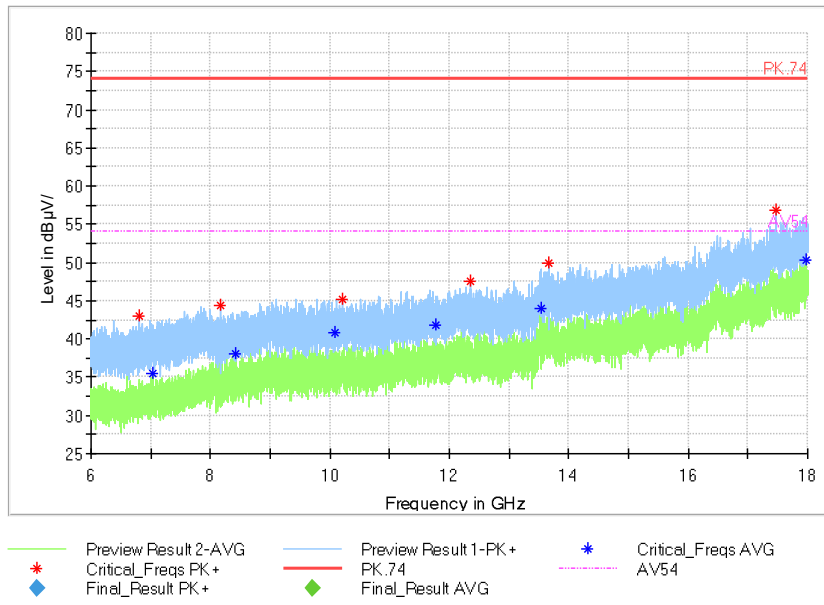

Full Spectrum

Frequency Range: 6GHz -18GHz  
Detector: Av mode and PK mode  
Modulation type: 802.11n(HT20)

Full Spectrum

Frequency Range: 18GHz -40GHz  
Detector: Av mode and PK mode  
Modulation type: 802.11n(HT20)

Full Spectrum

Comment

Frequency Range: 30MHz -1GHz  
Detector: QP mode  
Test Mode: 802.11ac(VHT20)

Full Spectrum

Frequency Range: 1GHz -6GHz  
Detector: Av mode and PK mode  
Test Mode: 802.11ac(VHT20)

Full Spectrum

Frequency Range: 6GHz -18GHz  
Detector: Av mode and PK mode  
Test Mode: 802.11ac(VHT20)

Full Spectrum

Frequency Range: 18GHz -40GHz  
Detector: Av mode and PK mode  
Test Mode: 802.11ac(VHT20)

Carrier frequency (MHz): 5270