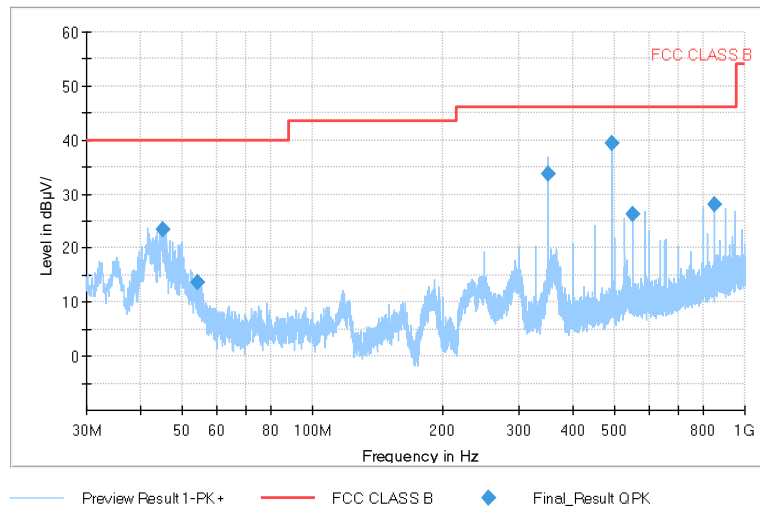

Full Spectrum

Comment

Frequency Range: 30MHz -1GHz
Detector: QP mode
Test Mode: 802.11ac(VHT40)