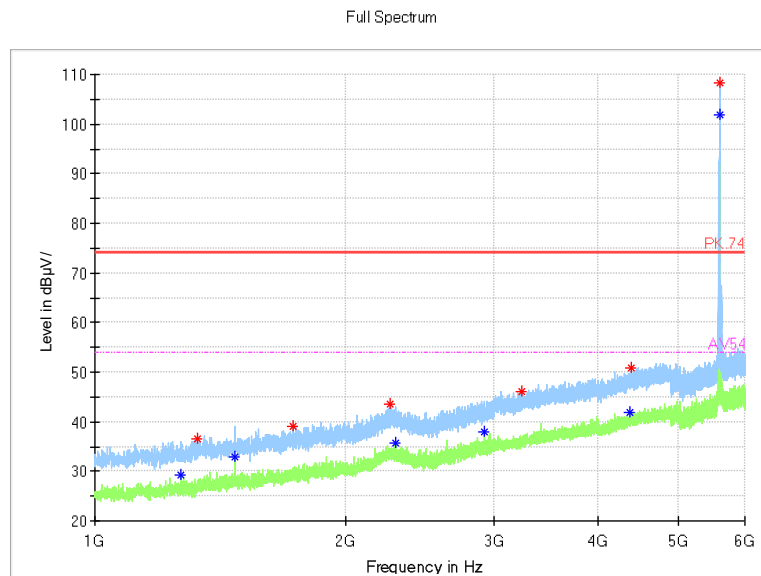

Full Spectrum

Frequency Range: 1GHz -6GHz  
Detector: Av mode and PK mode  
Test Mode: 802.11ac(VHT20)

Full Spectrum

Frequency Range: 6GHz -18GHz  
Detector: Av mode and PK mode  
Test Mode: 802.11ac(VHT20)

Full Spectrum

Frequency Range: 18GHz -40GHz  
Detector: Av mode and PK mode  
Test Mode: 802.11ac(VHT20)

Carrier frequency (MHz): 5600

Channel No.:120

Comment

Frequency Range: 30MHz -1GHz  
Detector: QP mode  
Test Mode: 802.11a

Frequency Range: 1GHz -6GHz  
Detector: Av mode and PK mode  
Modulation type: 802.11a

Full Spectrum

Frequency Range: 6GHz -18GHz  
Detector: Av mode and PK mode  
Modulation type: 802.11a

Full Spectrum

Frequency Range: 18GHz -40GHz  
Detector: Av mode and PK mode  
Modulation type: 802.11a