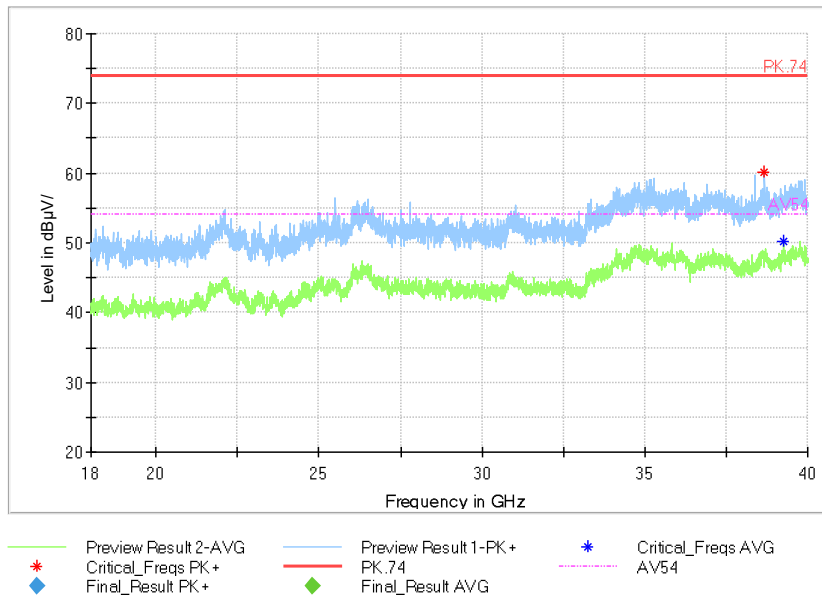

Full Spectrum

Frequency Range: 18GHz -40GHz
Detector: Av mode and PK mode
Test Mode: 802.11ac(VHT40)

Carrier frequency (MHz): 5310