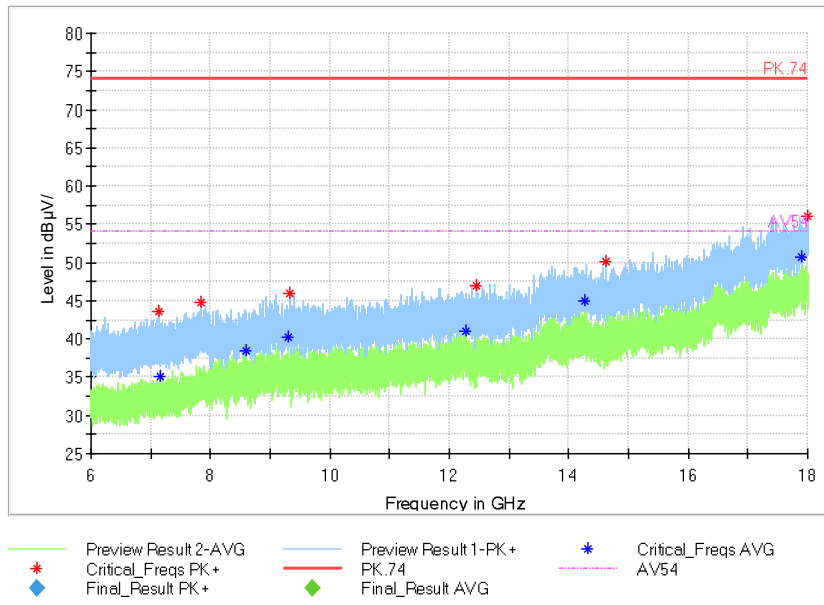

Frequency Range: 1GHz -6GHz  
Detector: Av mode and PK mode  
Test Mode: 802.11ac(VHT80)

Full Spectrum

Frequency Range: 6GHz -18GHz  
Detector: Av mode and PK mode  
Test Mode: 802.11ac(VHT80)

Full Spectrum

Frequency Range: 18GHz -40GHz  
Detector: Av mode and PK mode  
Test Mode: 802.11ac(VHT80)

Carrier frequency (MHz): 5500  
Channel No.:100

Comment

Frequency Range: 30MHz -1GHz  
Detector: QP mode  
Test Mode: 802.11a

Frequency Range: 1GHz -6GHz  
Detector: Av mode and PK mode  
Modulation type: 802.11a

Full Spectrum

Frequency Range: 6GHz -18GHz  
Detector: Av mode and PK mode  
Modulation type: 802.11a

Full Spectrum

Frequency Range: 18GHz -40GHz  
Detector: Av mode and PK mode  
Modulation type: 802.11a