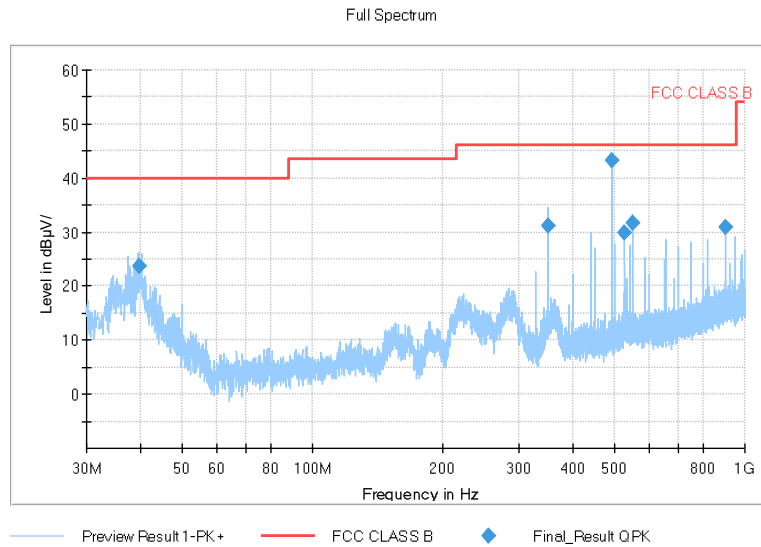

Comment

Frequency Range: 30MHz -1GHz
Detector: QP mode
Test Mode: 802.11ac(VHT20)