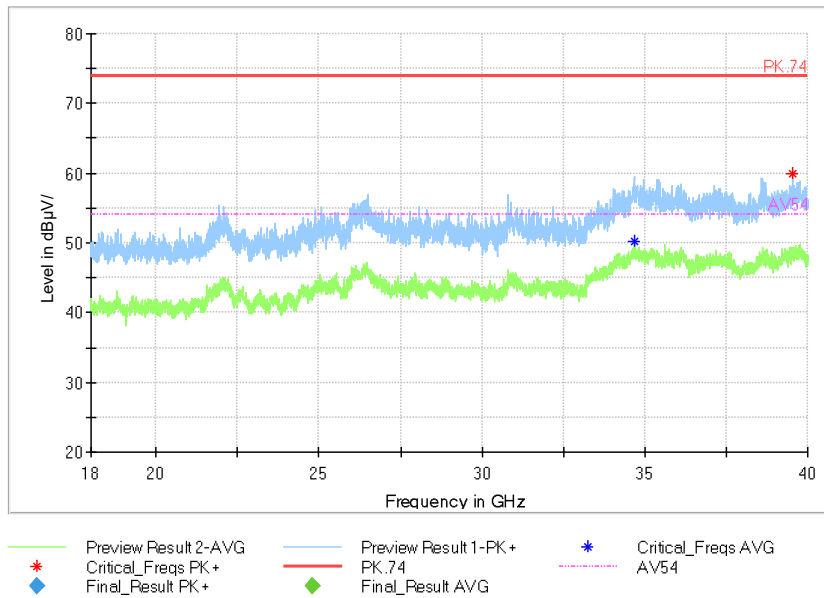

Frequency Range: 1GHz -6GHz  
Detector: Av mode and PK mode  
Modulation type: 802.11a

Full Spectrum

Frequency Range: 6GHz -18GHz  
Detector: Av mode and PK mode  
Modulation type: 802.11a

Full Spectrum

Frequency Range: 18GHz -40GHz  
Detector: Av mode and PK mode  
Modulation type: 802.11a

Full Spectrum

Comment

Frequency Range: 30MHz -1GHz  
Detector: QP mode  
Test Mode: 802.11n(HT20)

Full Spectrum

Frequency Range: 1GHz -6GHz  
Detector: Av mode and PK mode  
Modulation type: 802.11n(HT20)

Full Spectrum

Frequency Range: 6GHz -18GHz  
Detector: Av mode and PK mode  
Modulation type: 802.11n(HT20)

Full Spectrum

Frequency Range: 18GHz -40GHz  
Detector: Av mode and PK mode  
Modulation type: 802.11n(HT20)