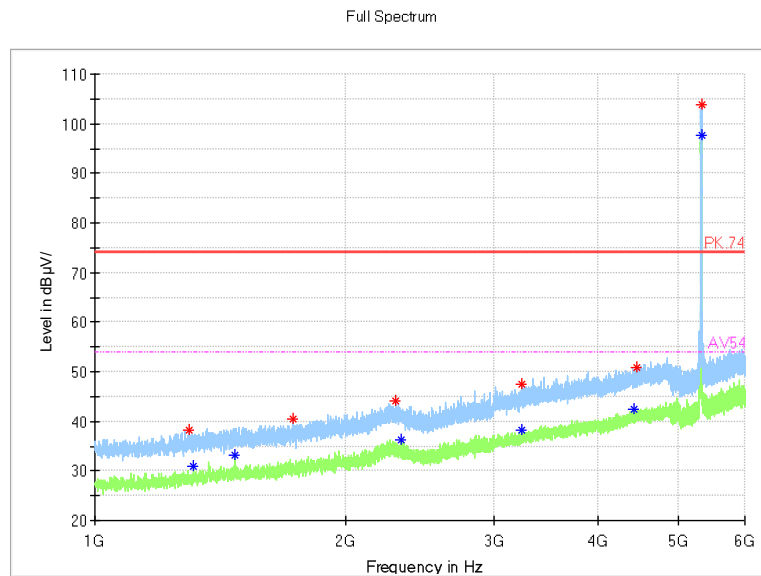

Frequency Range: 1GHz -6GHz  
Detector: Av mode and PK mode  
Test Mode: 802.11ac(VHT20)

Full Spectrum

Frequency Range: 6GHz -18GHz  
Detector: Av mode and PK mode  
Test Mode: 802.11ac(VHT20)

Full Spectrum

Frequency Range: 18GHz -40GHz  
Detector: Av mode and PK mode  
Test Mode: 802.11ac(VHT20)

Carrier frequency (MHz): 5320  
Channel No.:64

Comment

**Frequency Range: 30MHz -1GHz**  
**Detector: QP mode**  
**Test Mode: 802.11a**