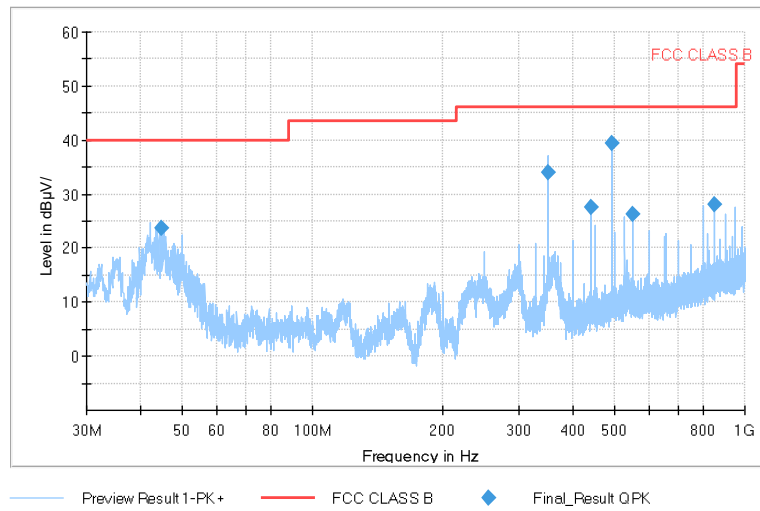

Full Spectrum

Comment

Frequency Range: 30MHz -1GHz
Detector: QP mode
Test Mode: 802.11ac(VHT20)