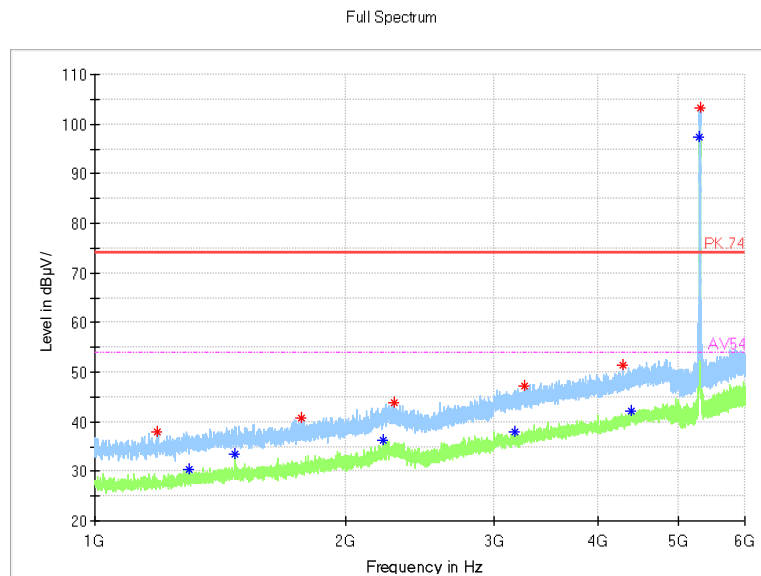

Frequency Range: 1GHz -6GHz
Detector: Av mode and PK mode
Modulation type: 802.11a