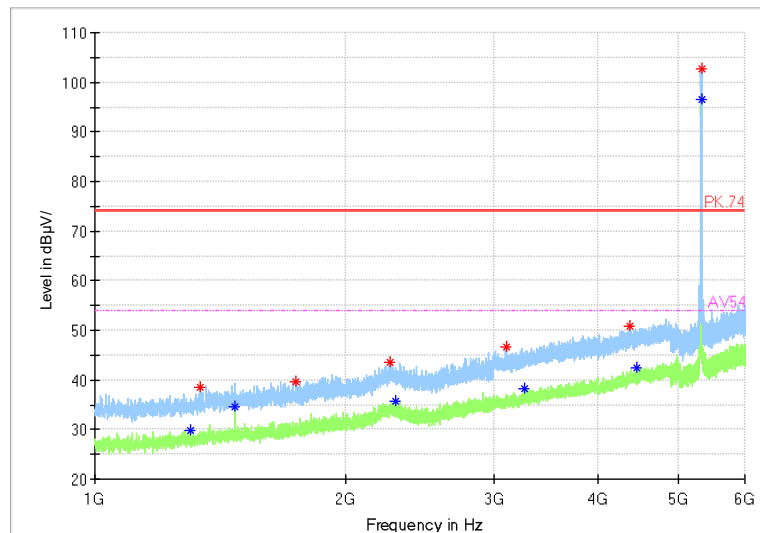

**Frequency Range: 1GHz -6GHz**  
**Detector: Av mode and PK mode**  
**Modulation type: 802.11a**

Full Spectrum

Frequency Range: 6GHz -18GHz  
Detector: Av mode and PK mode  
Modulation type: 802.11a

Full Spectrum

Frequency Range: 18GHz -40GHz  
Detector: Av mode and PK mode  
Modulation type: 802.11a

Full Spectrum

Comment

Frequency Range: 30MHz -1GHz  
Detector: QP mode  
Test Mode: 802.11n(HT20)

Full Spectrum

Frequency Range: 1GHz -6GHz  
Detector: Av mode and PK mode  
Modulation type: 802.11n(HT20)

Full Spectrum

Frequency Range: 6GHz -18GHz  
Detector: Av mode and PK mode  
Modulation type: 802.11n(HT20)

Full Spectrum

Frequency Range: 18GHz -40GHz  
Detector: Av mode and PK mode  
Modulation type: 802.11n(HT20)