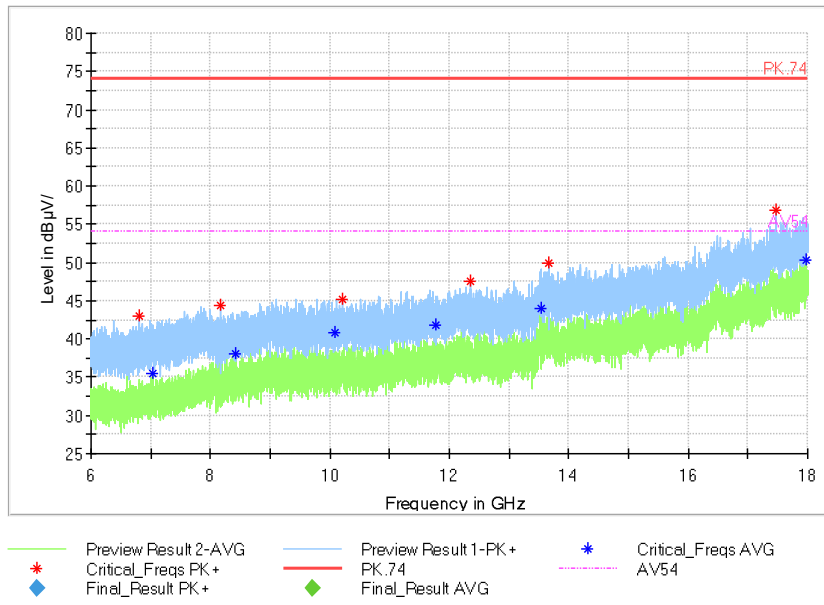

**Frequency Range: 1GHz -6GHz**  
**Detector: Av mode and PK mode**  
**Modulation type: 802.11a**

Full Spectrum

Frequency Range: 6GHz -18GHz  
Detector: Av mode and PK mode  
Modulation type: 802.11a

Full Spectrum

Frequency Range: 18GHz -40GHz  
Detector: Av mode and PK mode  
Modulation type: 802.11a

Full Spectrum

Comment

Frequency Range: 30MHz -1GHz  
Detector: QP mode  
Test Mode: 802.11n(HT20)

Full Spectrum

Frequency Range: 1GHz -6GHz  
Detector: Av mode and PK mode  
Modulation type: 802.11n(HT20)

Full Spectrum

Frequency Range: 6GHz -18GHz  
Detector: Av mode and PK mode  
Modulation type: 802.11n(HT20)

Full Spectrum

Frequency Range: 18GHz -40GHz  
Detector: Av mode and PK mode  
Modulation type: 802.11n(HT20)