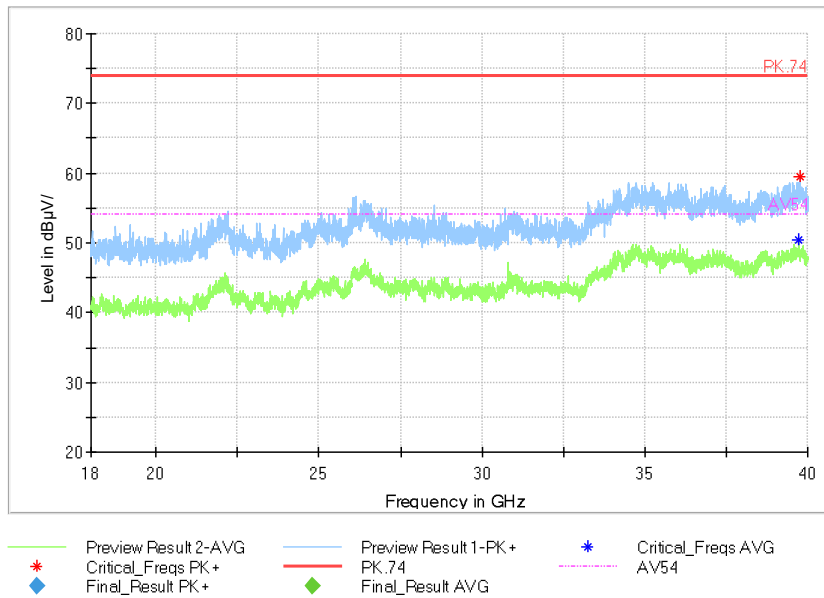

Full Spectrum

Frequency Range: 18GHz -40GHz  
Detector: Av mode and PK mode  
Test Mode: 802.11ac(VHT40)

Carrier frequency (MHz): 5310

Channel No.:62

Comment

Frequency Range: 30MHz -1GHz  
Detector: QP mode  
Test Mode: 802.11n(HT40)

Frequency Range: 1GHz -6GHz  
Detector: Av mode and PK mode  
Modulation type: 802.11n(HT40)

Full Spectrum

Frequency Range: 6GHz -18GHz  
Detector: Av mode and PK mode  
Modulation type: 802.11n(HT40)

Full Spectrum