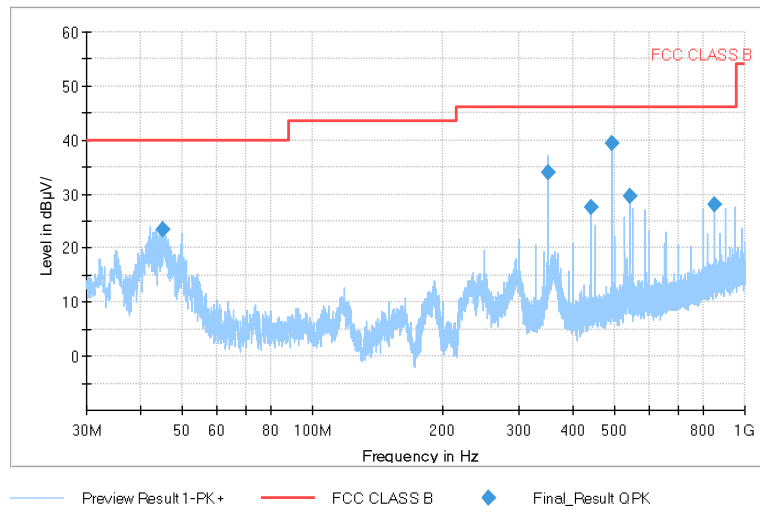

Channel No.:60

Comment

Frequency Range: 30MHz -1GHz  
Detector: QP mode  
Test Mode: 802.11a

Frequency Range: 1GHz -6GHz  
Detector: Av mode and PK mode  
Modulation type: 802.11a

Full Spectrum

Frequency Range: 6GHz -18GHz  
Detector: Av mode and PK mode  
Modulation type: 802.11a

Full Spectrum

Frequency Range: 18GHz -40GHz  
Detector: Av mode and PK mode  
Modulation type: 802.11a

Full Spectrum

Comment

Frequency Range: 30MHz -1GHz  
Detector: QP mode  
Test Mode: 802.11n(HT20)

Full Spectrum