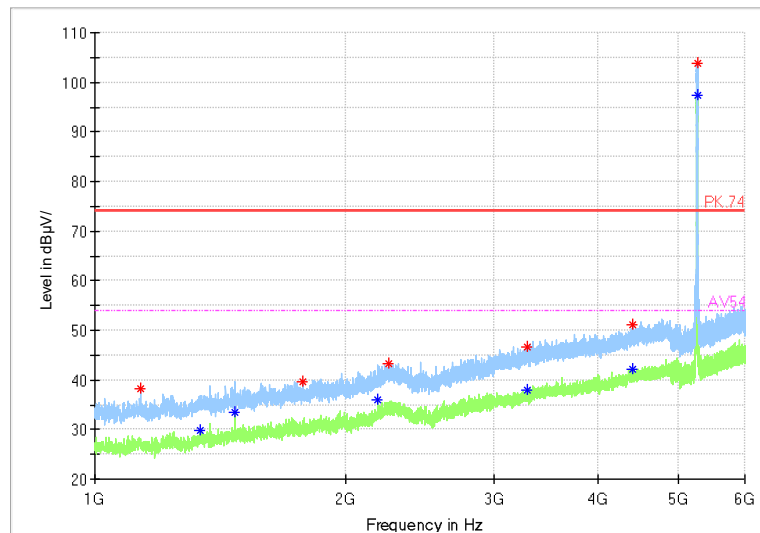

Full Spectrum

Frequency Range: 6GHz -18GHz  
Detector: Av mode and PK mode  
Modulation type: 802.11a

Full Spectrum

Frequency Range: 18GHz -40GHz  
Detector: Av mode and PK mode  
Modulation type: 802.11a

Full Spectrum

Comment

Frequency Range: 30MHz -1GHz  
Detector: QP mode  
Test Mode: 802.11n(HT20)

Full Spectrum

Frequency Range: 1GHz -6GHz  
Detector: Av mode and PK mode  
Modulation type: 802.11n(HT20)

Full Spectrum

Frequency Range: 6GHz -18GHz  
Detector: Av mode and PK mode  
Modulation type: 802.11n(HT20)

Full Spectrum

Frequency Range: 18GHz -40GHz  
Detector: Av mode and PK mode  
Modulation type: 802.11n(HT20)