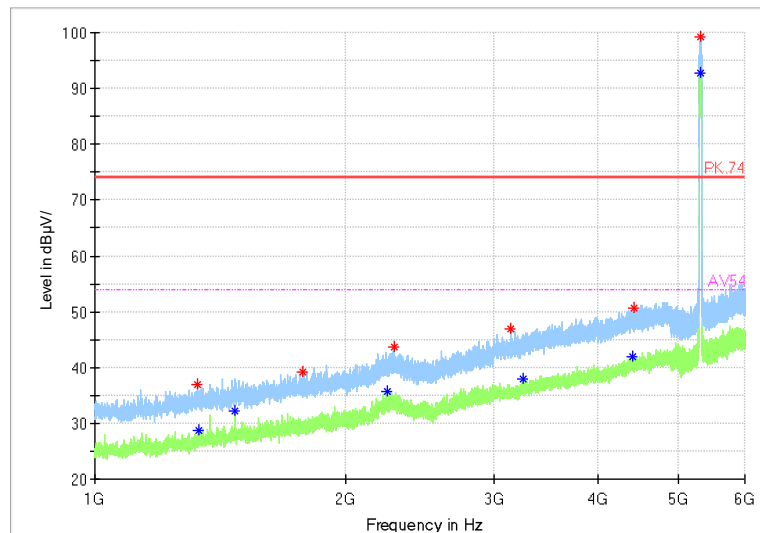

Frequency Range: 1GHz -6GHz  
Detector: Av mode and PK mode  
Modulation type: 802.11n(HT40)

Full Spectrum

Frequency Range: 6GHz -18GHz  
Detector: Av mode and PK mode  
Modulation type: 802.11n(HT40)

Full Spectrum

Frequency Range: 18GHz -40GHz  
Detector: Av mode and PK mode  
Modulation type: 802.11n(HT40)

Full Spectrum

Comment

Frequency Range: 30MHz -1GHz  
Detector: QP mode  
Test Mode: 802.11ac(VHT40)

Full Spectrum

Frequency Range: 1GHz -6GHz  
Detector: Av mode and PK mode  
Test Mode: 802.11ac(VHT40)

Full Spectrum

Frequency Range: 6GHz -18GHz  
Detector: Av mode and PK mode  
Test Mode: 802.11ac(VHT40)

Full Spectrum