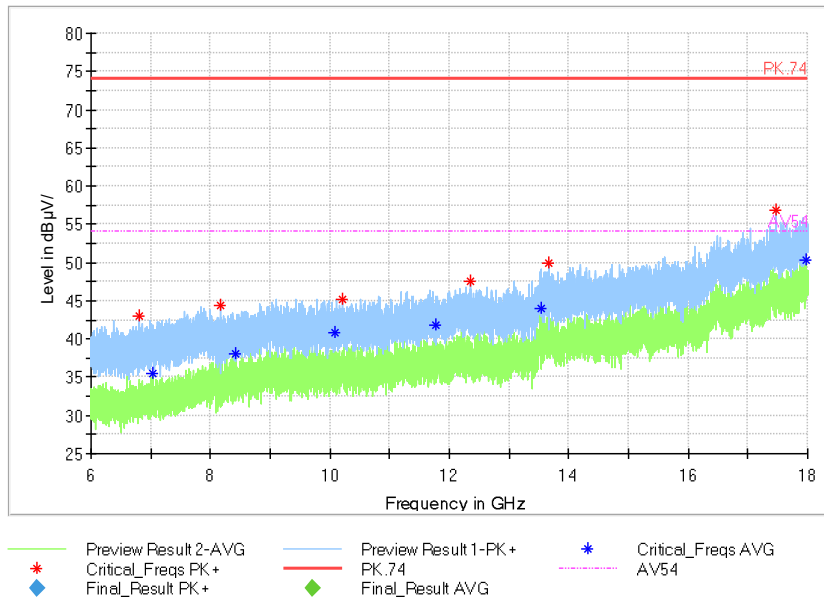

Full Spectrum

Frequency Range: 6GHz -18GHz  
Detector: Av mode and PK mode  
Modulation type: 802.11n(HT20)

Full Spectrum

Frequency Range: 18GHz -40GHz  
Detector: Av mode and PK mode  
Modulation type: 802.11n(HT20)

Full Spectrum

Comment

Frequency Range: 30MHz -1GHz  
Detector: QP mode  
Test Mode: 802.11ac(VHT20)

Full Spectrum

Frequency Range: 1GHz -6GHz  
Detector: Av mode and PK mode  
Test Mode: 802.11ac(VHT20)

Full Spectrum

Frequency Range: 6GHz -18GHz  
Detector: Av mode and PK mode  
Test Mode: 802.11ac(VHT20)

Full Spectrum

Frequency Range: 18GHz -40GHz  
Detector: Av mode and PK mode  
Test Mode: 802.11ac(VHT20)

Carrier frequency (MHz): 5300