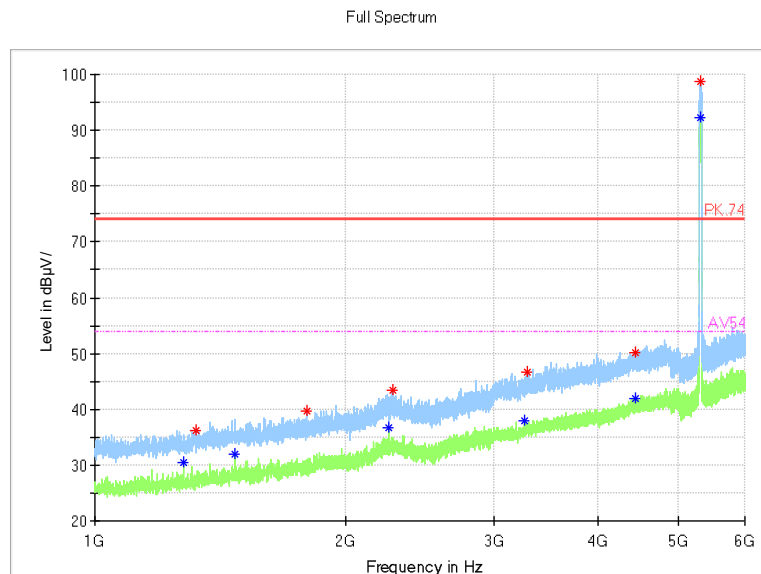

Full Spectrum

Frequency Range: 18GHz -40GHz  
Detector: Av mode and PK mode  
Test Mode: 802.11ac(VHT40)

Carrier frequency (MHz): 5310

Channel No.:62

Comment

Frequency Range: 30MHz -1GHz  
Detector: QP mode  
Test Mode: 802.11n(HT40)

Frequency Range: 1GHz -6GHz  
Detector: Av mode and PK mode  
Modulation type: 802.11n(HT40)

Full Spectrum

Frequency Range: 6GHz -18GHz  
Detector: Av mode and PK mode  
Modulation type: 802.11n(HT40)

Full Spectrum