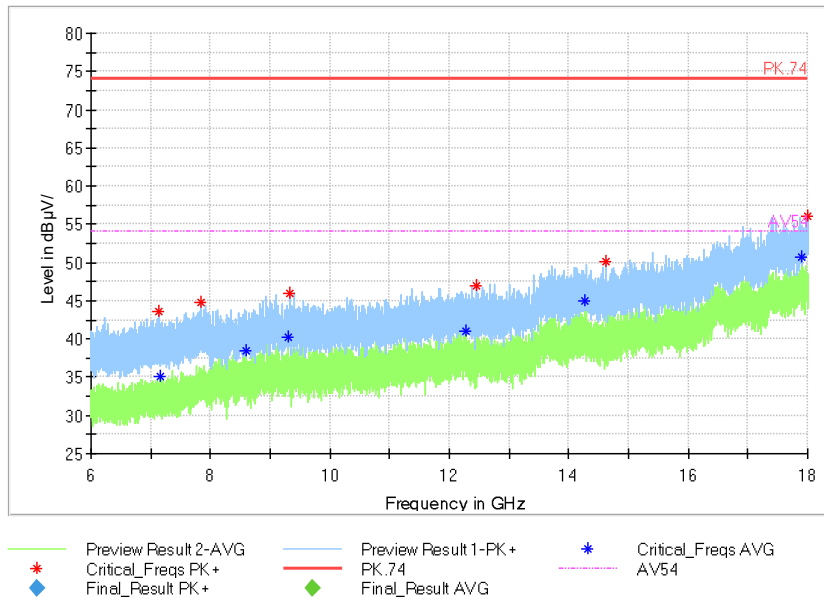

Full Spectrum

- Preview Result 2-AVG
- Preview Result 1-PK+
- \* Critical\_Freqs PK+
- PK.74
- \* Critical\_Freqs AVG
- ◆ Final\_Result PK+
- ◆ Final\_Result AVG
- - - AV54

Frequency Range: 18GHz -40GHz  
Detector: Av mode and PK mode  
Test Mode: 802.11ac(VHT80)

Carrier frequency (MHz): 5260

Channel No.:52

Comment

Frequency Range: 30MHz -1GHz  
Detector: QP mode  
Test Mode: 802.11a

Frequency Range: 1GHz -6GHz  
Detector: Av mode and PK mode  
Modulation type: 802.11a

Full Spectrum

Frequency Range: 6GHz -18GHz  
Detector: Av mode and PK mode  
Modulation type: 802.11a

Full Spectrum

Frequency Range: 18GHz -40GHz  
Detector: Av mode and PK mode  
Modulation type: 802.11a