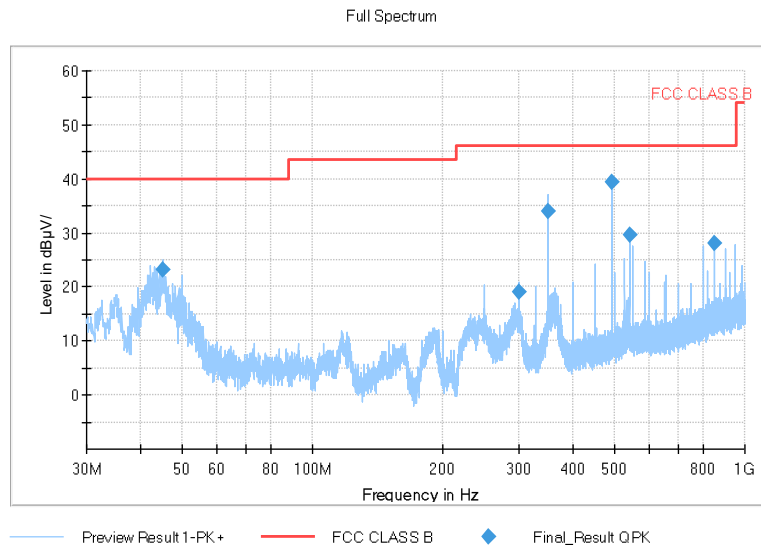

Full Spectrum

Frequency Range: 18GHz -40GHz  
Detector: Av mode and PK mode  
Modulation type: 802.11n(HT20)

Full Spectrum

Comment

Frequency Range: 30MHz -1GHz  
Detector: QP mode  
Test Mode: 802.11ac(VHT20)

Full Spectrum

Frequency Range: 1GHz -6GHz  
Detector: Av mode and PK mode  
Test Mode: 802.11ac(VHT20)

Full Spectrum

Frequency Range: 6GHz -18GHz  
Detector: Av mode and PK mode  
Test Mode: 802.11ac(VHT20)

Full Spectrum

Frequency Range: 18GHz -40GHz  
Detector: Av mode and PK mode  
Test Mode: 802.11ac(VHT20)

Carrier frequency (MHz): 5600

Channel No.:120

Comment

Frequency Range: 30MHz -1GHz  
Detector: QP mode  
Test Mode: 802.11a