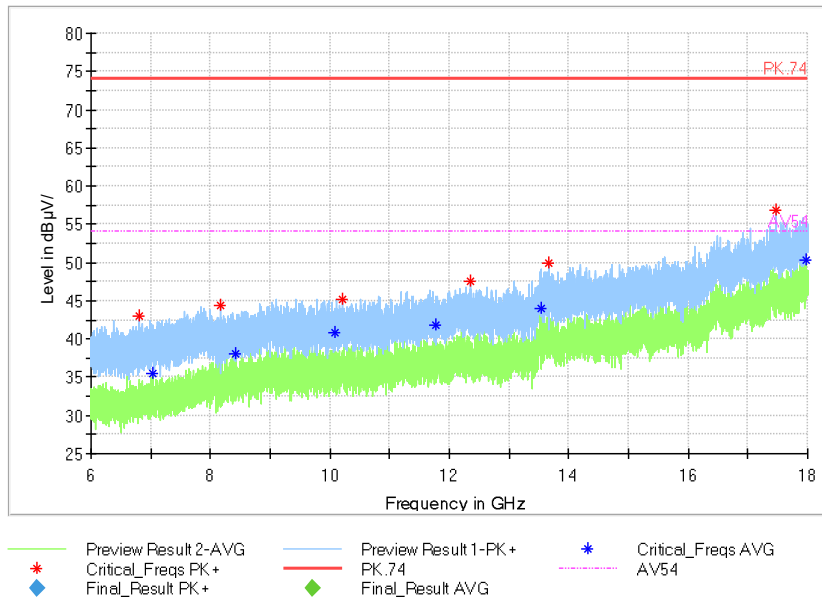

Full Spectrum

Frequency Range: 6GHz -18GHz  
Detector: Av mode and PK mode  
Modulation type: 802.11n(HT40)

Full Spectrum

Frequency Range: 18GHz -40GHz  
Detector: Av mode and PK mode  
Modulation type: 802.11n(HT40)

Comment

Frequency Range: 30MHz -1GHz  
Detector: QP mode  
Test Mode: 802.11ac(VHT40)

Frequency Range: 1GHz -6GHz  
Detector: Av mode and PK mode  
Test Mode: 802.11ac(VHT40)

Full Spectrum

Frequency Range: 6GHz -18GHz  
Detector: Av mode and PK mode  
Test Mode: 802.11ac(VHT40)

Full Spectrum

Frequency Range: 18GHz -40GHz  
Detector: Av mode and PK mode  
Test Mode: 802.11ac(VHT40)

Carrier frequency (MHz): 5310

Channel No.:62

Comment

Frequency Range: 30MHz -1GHz  
Detector: QP mode  
Test Mode: 802.11n(HT40)