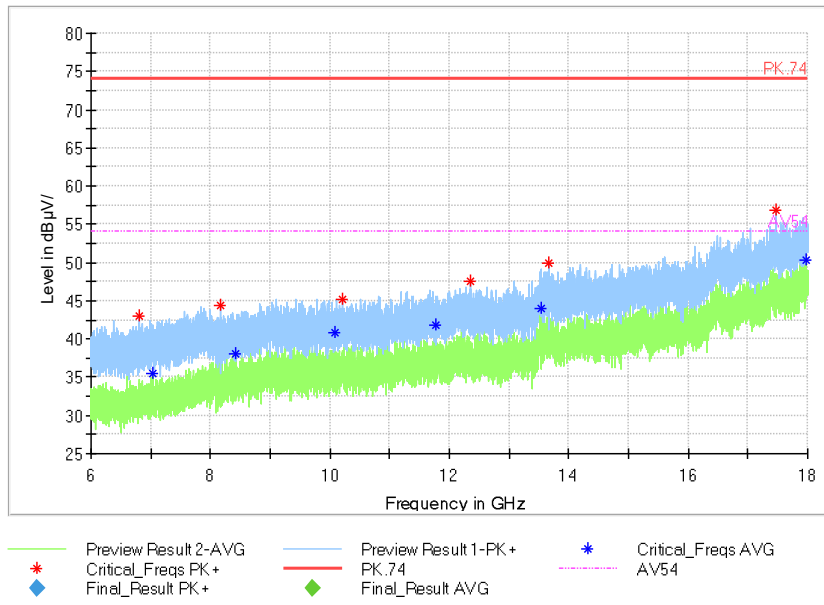

Comment

Frequency Range: 30MHz -1GHz  
Detector: QP mode  
Test Mode: 802.11n(HT20)

Frequency Range: 1GHz -6GHz  
Detector: Av mode and PK mode  
Modulation type: 802.11n(HT20)

Full Spectrum

Frequency Range: 6GHz -18GHz  
Detector: Av mode and PK mode  
Modulation type: 802.11n(HT20)

Full Spectrum

Frequency Range: 18GHz -40GHz  
Detector: Av mode and PK mode  
Modulation type: 802.11n(HT20)

Full Spectrum

Comment

Frequency Range: 30MHz -1GHz  
Detector: QP mode  
Test Mode: 802.11ac(VHT20)

Full Spectrum

Frequency Range: 1GHz -6GHz  
Detector: Av mode and PK mode  
Test Mode: 802.11ac(VHT20)

Full Spectrum

Frequency Range: 6GHz -18GHz  
Detector: Av mode and PK mode  
Test Mode: 802.11ac(VHT20)