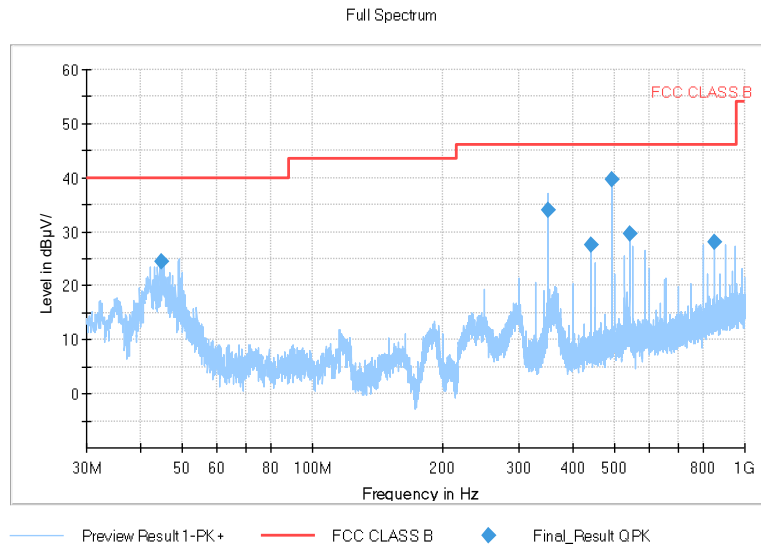

**Frequency Range: 1GHz -6GHz**  
**Detector: Av mode and PK mode**  
**Test Mode: 802.11ac(VHT80)**

Full Spectrum

Frequency Range: 6GHz -18GHz  
Detector: Av mode and PK mode  
Test Mode: 802.11ac(VHT80)

Full Spectrum

- Preview Result 2-AVG
- Preview Result 1-PK+
- \* Critical\_Freqs PK+
- PK.74
- \* Critical\_Freqs AVG
- ◆ Final\_Result PK+
- ◆ Final\_Result AVG
- - - AV54

Frequency Range: 18GHz -40GHz  
Detector: Av mode and PK mode  
Test Mode: 802.11ac(VHT80)

Carrier frequency (MHz): 5260

Channel No.:52

Comment

Frequency Range: 30MHz -1GHz  
Detector: QP mode  
Test Mode: 802.11a

Frequency Range: 1GHz -6GHz  
Detector: Av mode and PK mode  
Modulation type: 802.11a