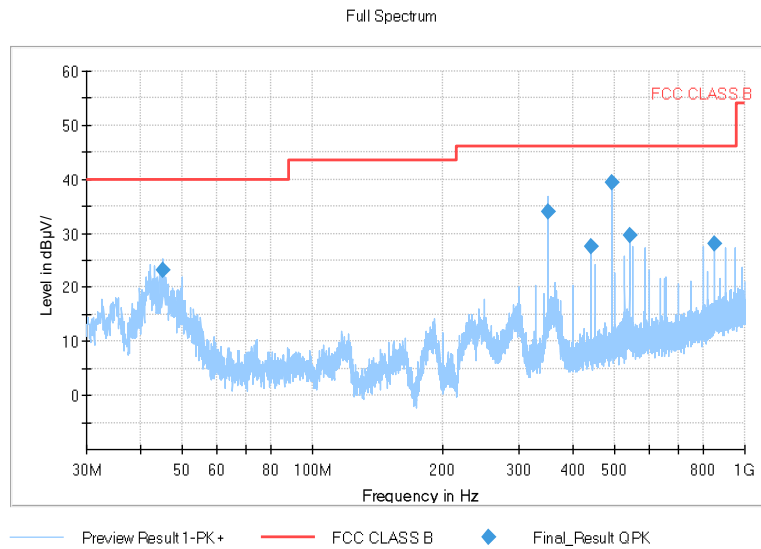

Carrier frequency (MHz): 5500
Channel No.:100

Comment

Frequency Range: 30MHz -1GHz
Detector: QP mode
Test Mode: 802.11a