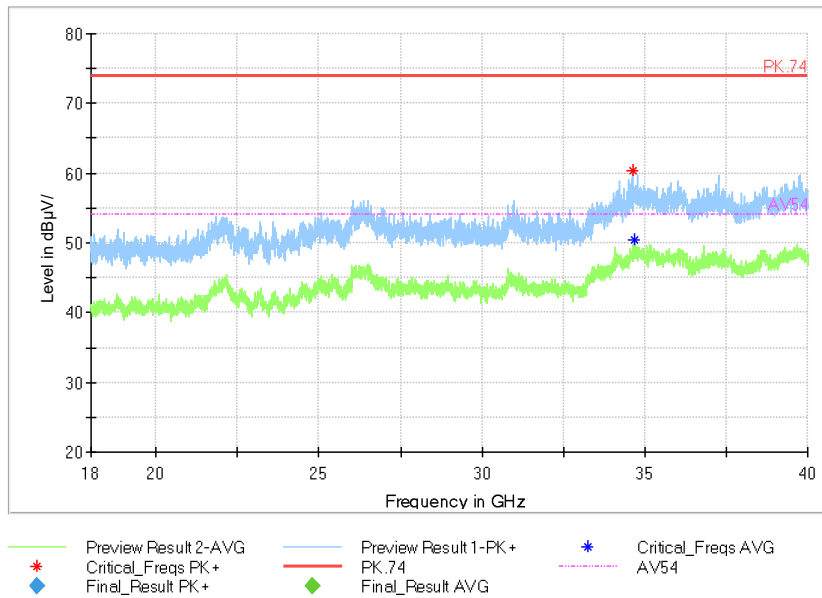

Frequency Range: 1GHz -6GHz  
Detector: Av mode and PK mode  
Modulation type: 802.11n(HT40)

Full Spectrum

Frequency Range: 6GHz -18GHz  
Detector: Av mode and PK mode  
Modulation type: 802.11n(HT40)

Full Spectrum

Frequency Range: 18GHz -40GHz  
Detector: Av mode and PK mode  
Modulation type: 802.11n(HT40)

Full Spectrum

Comment

Frequency Range: 30MHz -1GHz  
Detector: QP mode  
Test Mode: 802.11ac(VHT40)

Full Spectrum

Frequency Range: 1GHz -6GHz  
Detector: Av mode and PK mode  
Test Mode: 802.11ac(VHT40)

Full Spectrum

Frequency Range: 6GHz -18GHz  
Detector: Av mode and PK mode  
Test Mode: 802.11ac(VHT40)

Full Spectrum