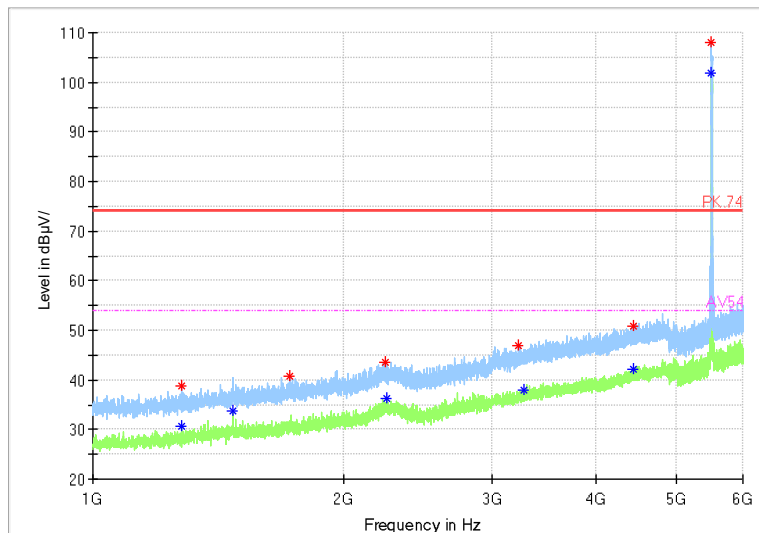

Comment

Frequency Range: 30MHz -1GHz  
Detector: QP mode  
Test Mode: 802.11n(HT20)

Frequency Range: 1GHz -6GHz  
Detector: Av mode and PK mode  
Modulation type: 802.11n(HT20)

Full Spectrum

Frequency Range: 6GHz -18GHz  
Detector: Av mode and PK mode  
Modulation type: 802.11n(HT20)

Full Spectrum

Frequency Range: 18GHz -40GHz  
Detector: Av mode and PK mode  
Modulation type: 802.11n(HT20)

Full Spectrum

Comment

Frequency Range: 30MHz -1GHz  
Detector: QP mode  
Test Mode: 802.11ac(VHT20)

Full Spectrum

Frequency Range: 1GHz -6GHz  
Detector: Av mode and PK mode  
Test Mode: 802.11ac(VHT20)

Full Spectrum

Frequency Range: 6GHz -18GHz  
Detector: Av mode and PK mode  
Test Mode: 802.11ac(VHT20)