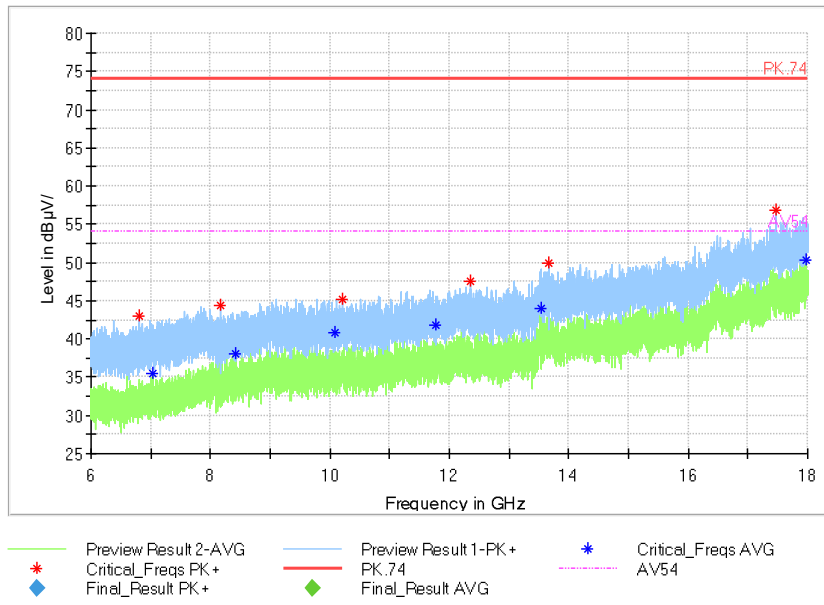

Full Spectrum

Frequency Range: 18GHz -40GHz  
Detector: Av mode and PK mode  
Test Mode: 802.11ac(VHT40)

Carrier frequency (MHz): 5310

Channel No.:62

Comment

Frequency Range: 30MHz -1GHz  
Detector: QP mode  
Test Mode: 802.11n(HT40)

Frequency Range: 1GHz -6GHz  
Detector: Av mode and PK mode  
Modulation type: 802.11n(HT40)

Full Spectrum

Frequency Range: 6GHz -18GHz  
Detector: Av mode and PK mode  
Modulation type: 802.11n(HT40)

Full Spectrum