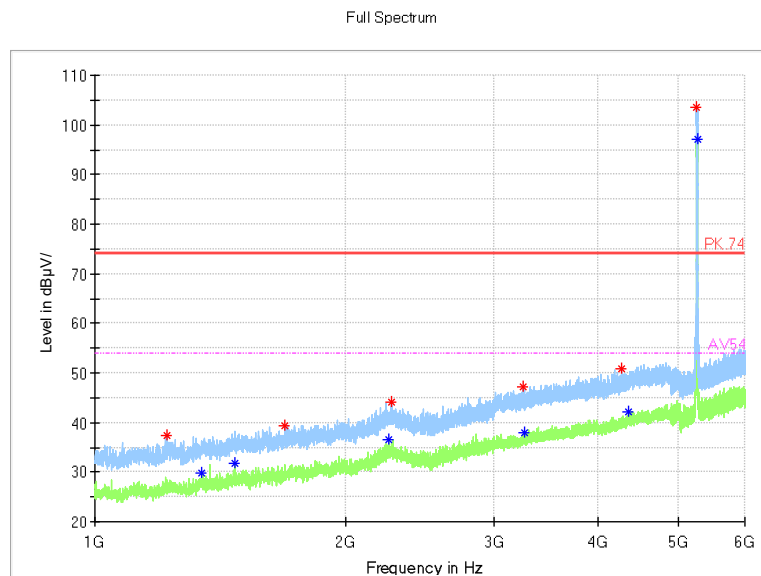

Frequency Range: 1GHz -6GHz
Detector: Av mode and PK mode
Modulation type: 802.11a