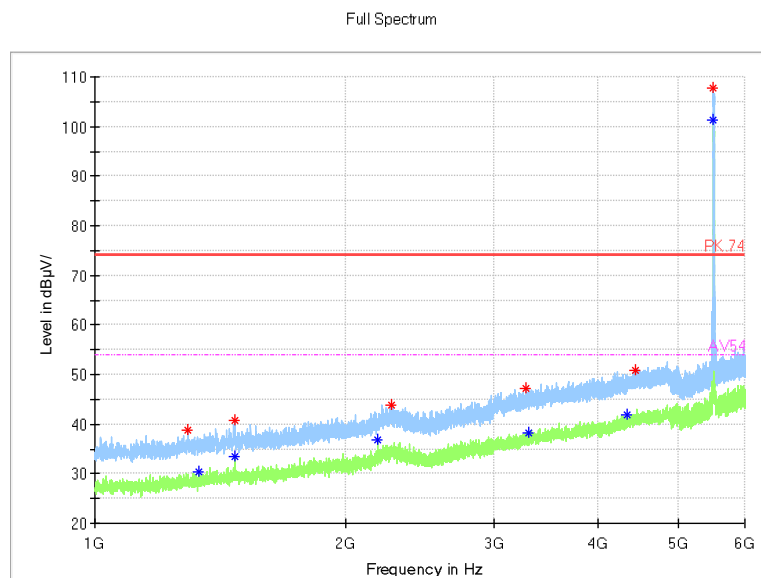

Frequency Range: 1GHz -6GHz
Detector: Av mode and PK mode
Modulation type: 802.11a