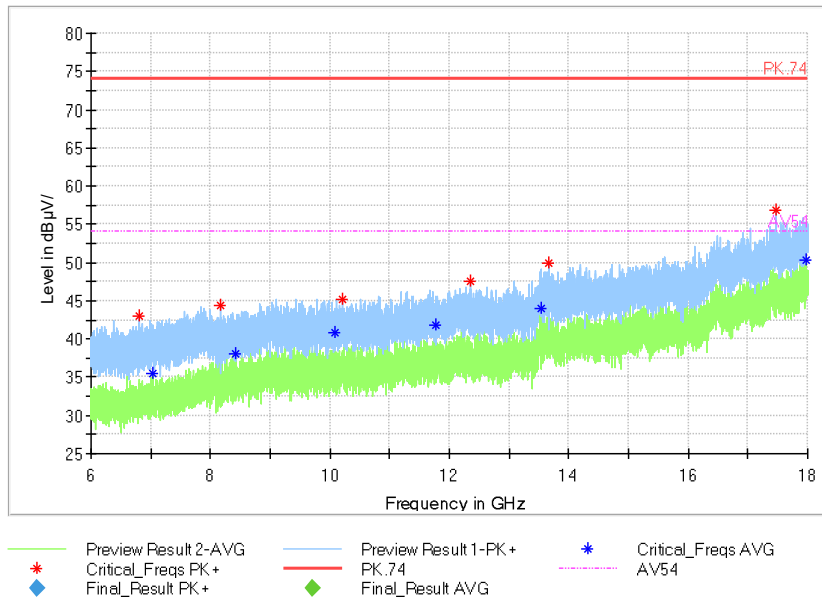

Full Spectrum

Frequency Range: 18GHz -40GHz  
Detector: Av mode and PK mode  
Modulation type: 802.11a

Full Spectrum

Comment

Frequency Range: 30MHz -1GHz  
Detector: QP mode  
Test Mode: 802.11n(HT20)

Full Spectrum

Frequency Range: 1GHz -6GHz  
Detector: Av mode and PK mode  
Modulation type: 802.11n(HT20)

Full Spectrum

Frequency Range: 6GHz -18GHz  
Detector: Av mode and PK mode  
Modulation type: 802.11n(HT20)

Full Spectrum