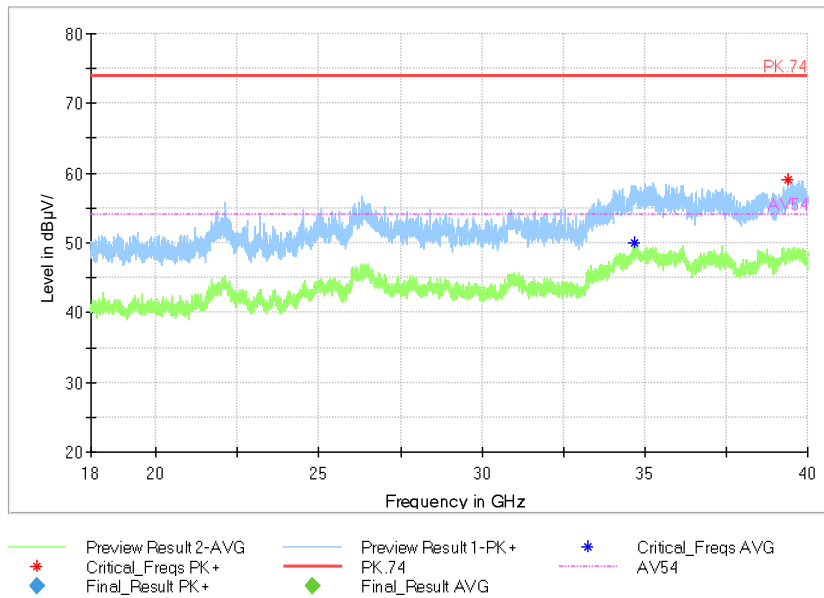

Full Spectrum

- Preview Result 2-AVG
- Preview Result 1-PK+
- \* Critical\_Freqs PK+
- PK.74
- \* Critical\_Freqs AVG
- ◆ Final\_Result PK+
- ◆ Final\_Result AVG
- - - AV54

Frequency Range: 18GHz -40GHz  
Detector: Av mode and PK mode  
Test Mode: 802.11ac(VHT80)

Carrier frequency (MHz): 5260

Channel No.:52

Comment

Frequency Range: 30MHz -1GHz  
Detector: QP mode  
Test Mode: 802.11a

Frequency Range: 1GHz -6GHz  
Detector: Av mode and PK mode  
Modulation type: 802.11a

Full Spectrum

Frequency Range: 6GHz -18GHz  
Detector: Av mode and PK mode  
Modulation type: 802.11a

Full Spectrum

Frequency Range: 18GHz -40GHz  
Detector: Av mode and PK mode  
Modulation type: 802.11a