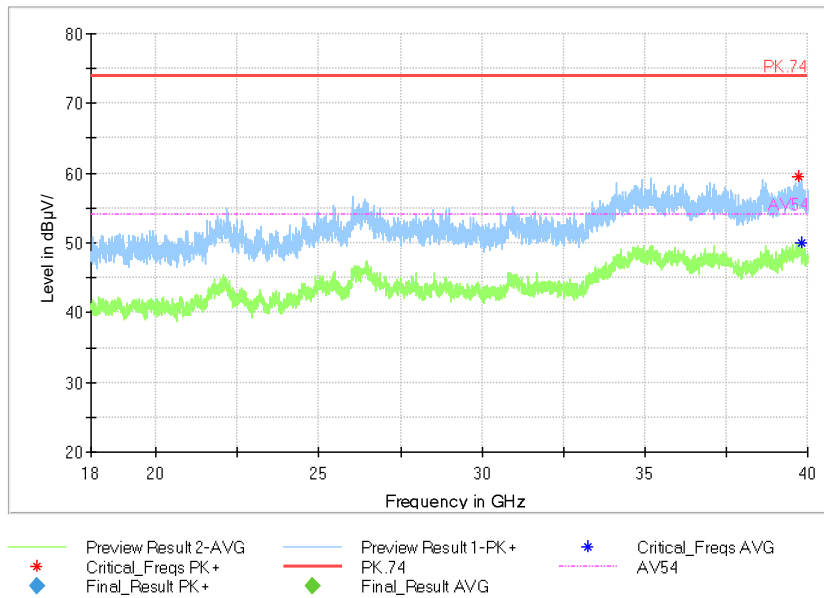

Frequency Range: 6GHz -18GHz  
Detector: Av mode and PK mode  
Test Mode: 802.11ac(VHT20)

Full Spectrum

Frequency Range: 18GHz -40GHz  
Detector: Av mode and PK mode  
Test Mode: 802.11ac(VHT20)

Carrier frequency (MHz): 5700

Channel No.:140

Comment

Frequency Range: 30MHz -1GHz  
Detector: QP mode  
Test Mode: 802.11a

Frequency Range: 1GHz -6GHz  
Detector: Av mode and PK mode  
Modulation type: 802.11a

Full Spectrum

Frequency Range: 6GHz -18GHz  
Detector: Av mode and PK mode  
Modulation type: 802.11a

Full Spectrum

Frequency Range: 18GHz -40GHz  
Detector: Av mode and PK mode  
Modulation type: 802.11a

Full Spectrum

Comment

Frequency Range: 30MHz -1GHz  
Detector: QP mode  
Test Mode: 802.11n(HT20)

Full Spectrum