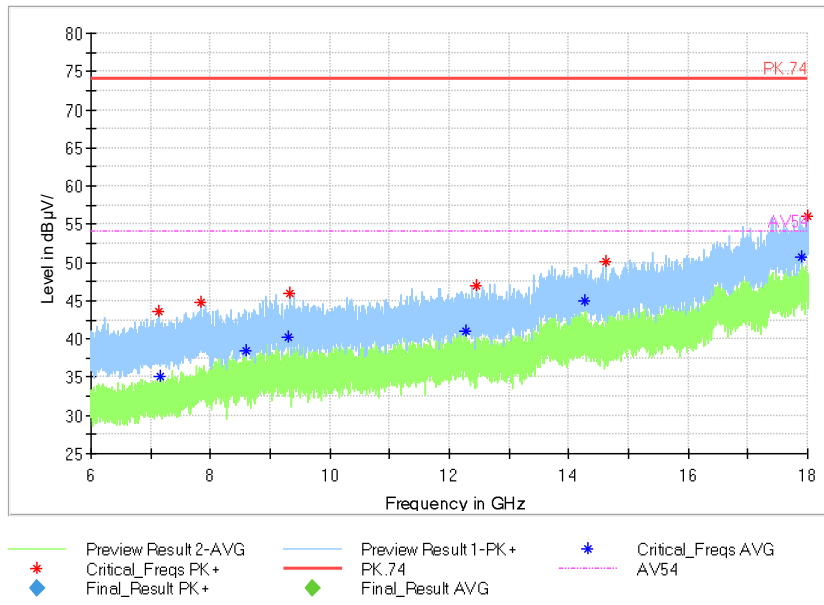

Frequency Range: 6GHz -18GHz  
Detector: Av mode and PK mode  
Test Mode: 802.11ac(VHT20)

Full Spectrum

Frequency Range: 18GHz -40GHz  
Detector: Av mode and PK mode  
Test Mode: 802.11ac(VHT20)

Carrier frequency (MHz): 5300

Channel No.:60

Comment

Frequency Range: 30MHz -1GHz  
Detector: QP mode  
Test Mode: 802.11a

Frequency Range: 1GHz -6GHz  
Detector: Av mode and PK mode  
Modulation type: 802.11a

Full Spectrum

Frequency Range: 6GHz -18GHz  
Detector: Av mode and PK mode  
Modulation type: 802.11a

Full Spectrum

Frequency Range: 18GHz -40GHz  
Detector: Av mode and PK mode  
Modulation type: 802.11a

Full Spectrum

Comment

Frequency Range: 30MHz -1GHz  
Detector: QP mode  
Test Mode: 802.11n(HT20)

Full Spectrum