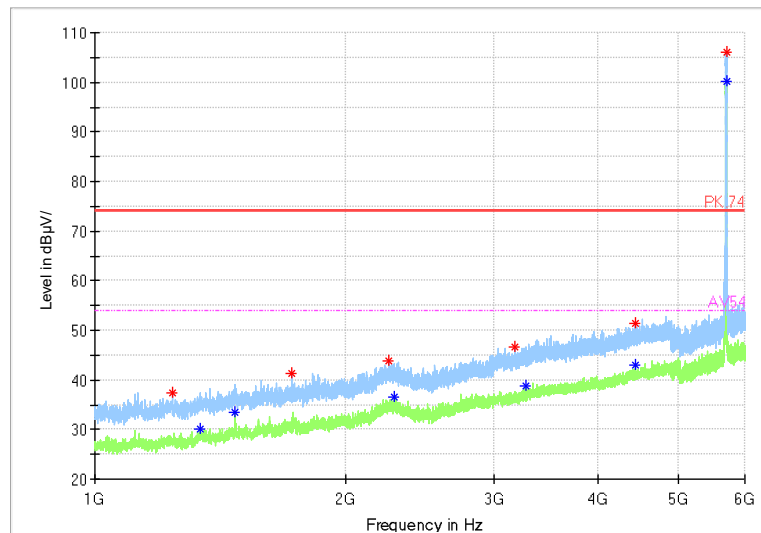

Frequency Range: 6GHz -18GHz  
Detector: Av mode and PK mode  
Test Mode: 802.11ac(VHT20)

Full Spectrum

Frequency Range: 18GHz -40GHz  
Detector: Av mode and PK mode  
Test Mode: 802.11ac(VHT20)

Carrier frequency (MHz): 5700

Channel No.:140

Comment

Frequency Range: 30MHz -1GHz  
Detector: QP mode  
Test Mode: 802.11a

Frequency Range: 1GHz -6GHz  
Detector: Av mode and PK mode  
Modulation type: 802.11a

Full Spectrum

Frequency Range: 6GHz -18GHz  
Detector: Av mode and PK mode  
Modulation type: 802.11a

Full Spectrum

Frequency Range: 18GHz -40GHz  
Detector: Av mode and PK mode  
Modulation type: 802.11a

Full Spectrum

Comment

Frequency Range: 30MHz -1GHz  
Detector: QP mode  
Test Mode: 802.11n(HT20)

Full Spectrum

Frequency Range: 1GHz -6GHz  
Detector: Av mode and PK mode  
Modulation type: 802.11n(HT20)

Full Spectrum

Frequency Range: 6GHz -18GHz  
Detector: Av mode and PK mode  
Modulation type: 802.11n(HT20)

Full Spectrum