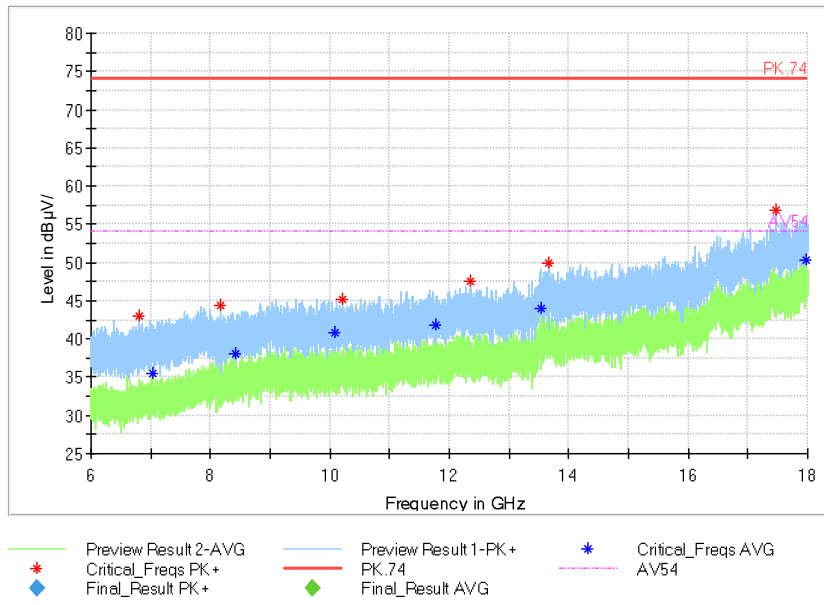

Full Spectrum

Frequency Range: 6GHz -18GHz  
Detector: Av mode and PK mode  
Modulation type: 802.11a

Full Spectrum

Frequency Range: 18GHz -40GHz  
Detector: Av mode and PK mode  
Modulation type: 802.11a

Full Spectrum

Comment

Frequency Range: 30MHz -1GHz  
Detector: QP mode  
Test Mode: 802.11n(HT20)

Full Spectrum

Frequency Range: 1GHz -6GHz  
Detector: Av mode and PK mode  
Modulation type: 802.11n(HT20)

Full Spectrum

Frequency Range: 6GHz -18GHz  
Detector: Av mode and PK mode  
Modulation type: 802.11n(HT20)

Full Spectrum

Frequency Range: 18GHz -40GHz  
Detector: Av mode and PK mode  
Modulation type: 802.11n(HT20)