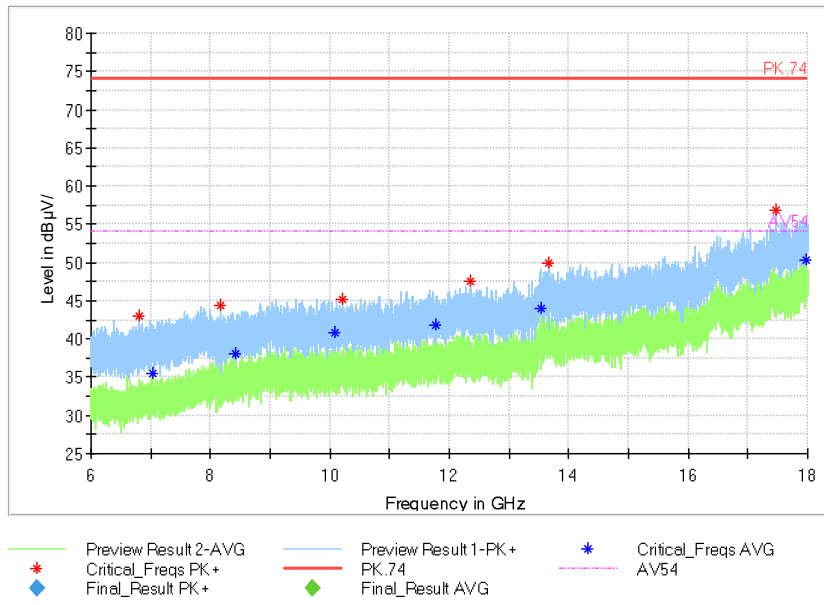

Frequency Range: 1GHz -6GHz  
Detector: Av mode and PK mode  
Modulation type: 802.11n(HT20)

Full Spectrum

Frequency Range: 6GHz -18GHz  
Detector: Av mode and PK mode  
Modulation type: 802.11n(HT20)

Full Spectrum

Frequency Range: 18GHz -40GHz  
Detector: Av mode and PK mode  
Modulation type: 802.11n(HT20)

Full Spectrum

Comment

Frequency Range: 30MHz -1GHz  
Detector: QP mode  
Test Mode: 802.11ac(VHT20)

Full Spectrum

Frequency Range: 1GHz -6GHz  
Detector: Av mode and PK mode  
Test Mode: 802.11ac(VHT20)

Full Spectrum

Frequency Range: 6GHz -18GHz  
Detector: Av mode and PK mode  
Test Mode: 802.11ac(VHT20)

Full Spectrum