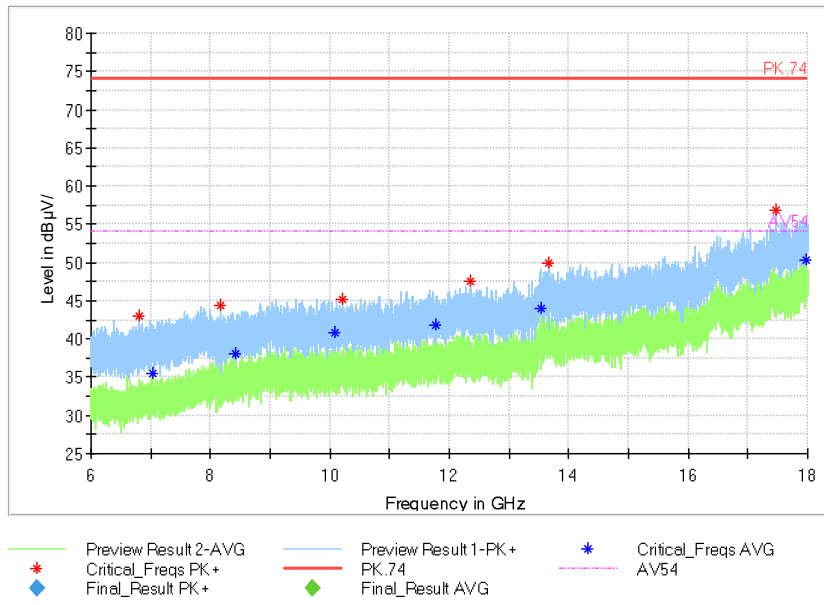

Frequency Range: 1GHz -6GHz  
Detector: Av mode and PK mode  
Test Mode: 802.11ac(VHT40)

Full Spectrum

Frequency Range: 6GHz -18GHz  
Detector: Av mode and PK mode  
Test Mode: 802.11ac(VHT40)

Full Spectrum

Frequency Range: 18GHz -40GHz  
Detector: Av mode and PK mode  
Test Mode: 802.11ac(VHT40)

Carrier frequency (MHz): 5290

Channel No.:58

Comment

Frequency Range: 30MHz -1GHz  
Detector: QP mode  
Test Mode: 802.11ac(VHT80)

Frequency Range: 1GHz -6GHz  
Detector: Av mode and PK mode  
Test Mode: 802.11ac(VHT80)

Full Spectrum

Frequency Range: 6GHz -18GHz  
Detector: Av mode and PK mode  
Test Mode: 802.11ac(VHT80)

Full Spectrum