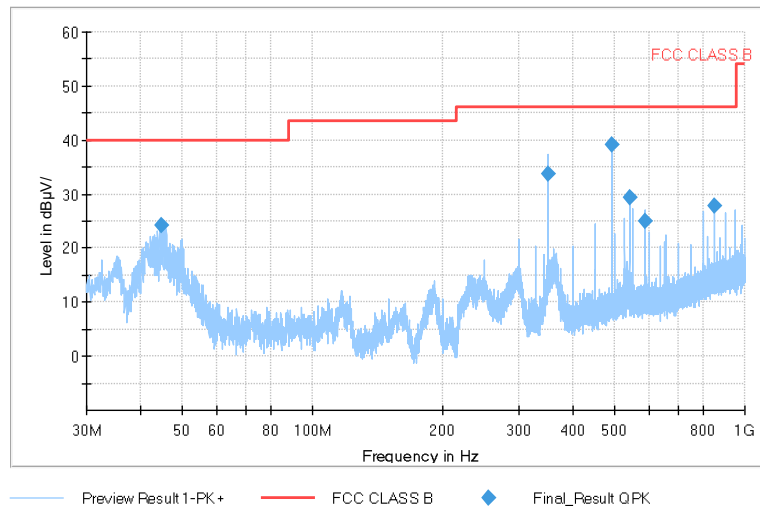

Full Spectrum

Comment

Frequency Range: 30MHz -1GHz
Detector: QP mode
Test Mode: 802.11ac(VHT20)