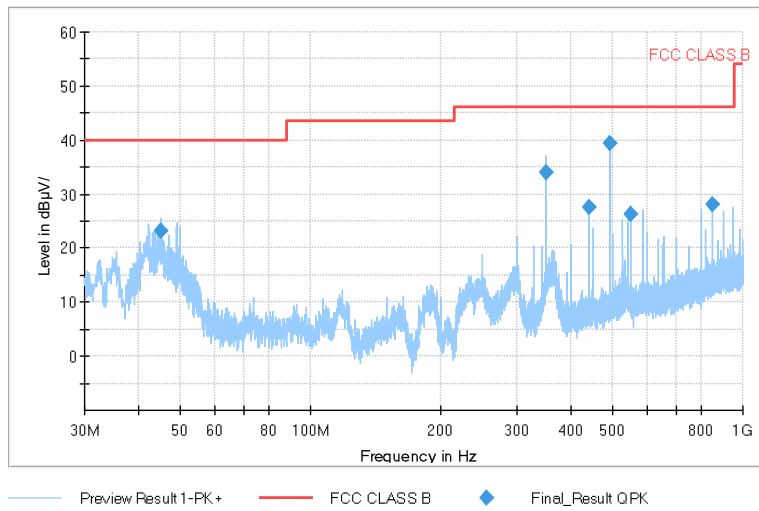

Frequency Range: 1GHz -6GHz  
Detector: Av mode and PK mode  
Modulation type: 802.11a

Full Spectrum

Frequency Range: 6GHz -18GHz  
Detector: Av mode and PK mode  
Modulation type: 802.11a

Full Spectrum

Frequency Range: 18GHz -40GHz  
Detector: Av mode and PK mode  
Modulation type: 802.11a

Comment

Frequency Range: 30MHz -1GHz  
Detector: QP mode  
Test Mode: 802.11n(HT20)

Frequency Range: 1GHz -6GHz  
Detector: Av mode and PK mode  
Modulation type: 802.11n(HT20)

Full Spectrum

Frequency Range: 6GHz -18GHz  
Detector: Av mode and PK mode  
Modulation type: 802.11n(HT20)

Full Spectrum

Frequency Range: 18GHz -40GHz  
Detector: Av mode and PK mode  
Modulation type: 802.11n(HT20)

Full Spectrum

Comment

Frequency Range: 30MHz -1GHz  
Detector: QP mode  
Test Mode: 802.11ac(VHT20)