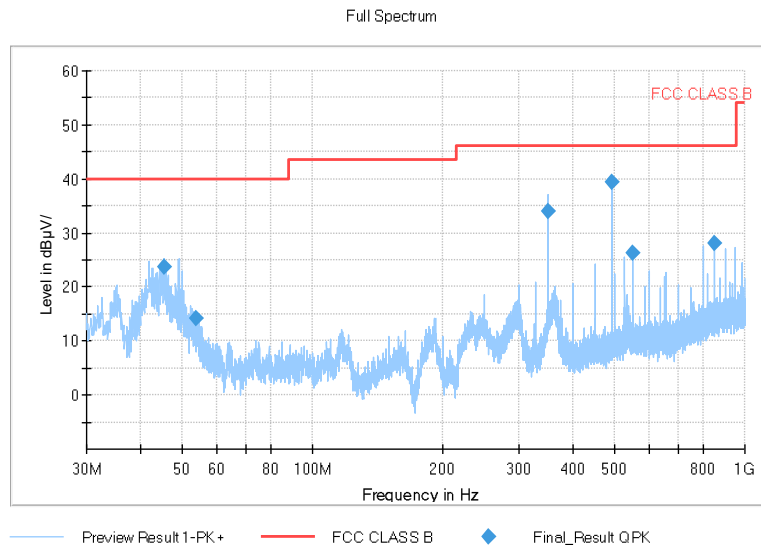

Channel No.:54

Comment

Frequency Range: 30MHz -1GHz
Detector: QP mode
Test Mode: 802.11n(HT40)