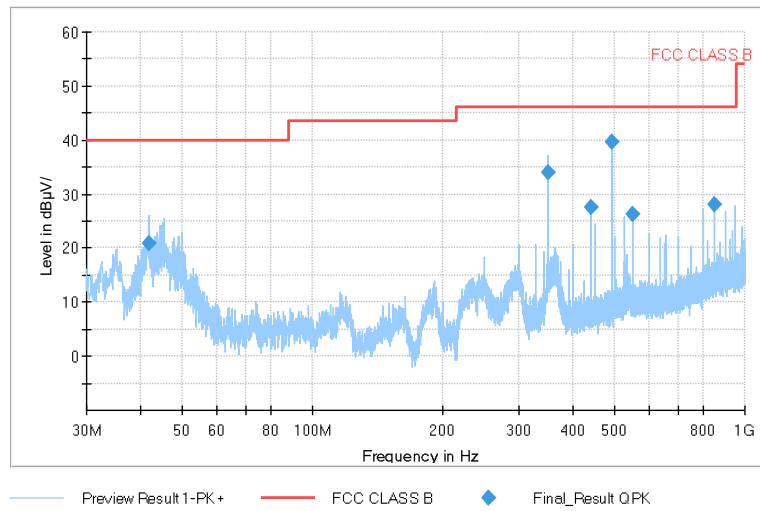

Full Spectrum

Frequency Range: 6GHz -18GHz  
Detector: Av mode and PK mode  
Modulation type: 802.11n(HT20)

Full Spectrum

Frequency Range: 18GHz -40GHz  
Detector: Av mode and PK mode  
Modulation type: 802.11n(HT20)

Full Spectrum

Comment

Frequency Range: 30MHz -1GHz  
Detector: QP mode  
Test Mode: 802.11ac(VHT20)

Full Spectrum

Frequency Range: 1GHz -6GHz  
Detector: Av mode and PK mode  
Test Mode: 802.11ac(VHT20)

Full Spectrum