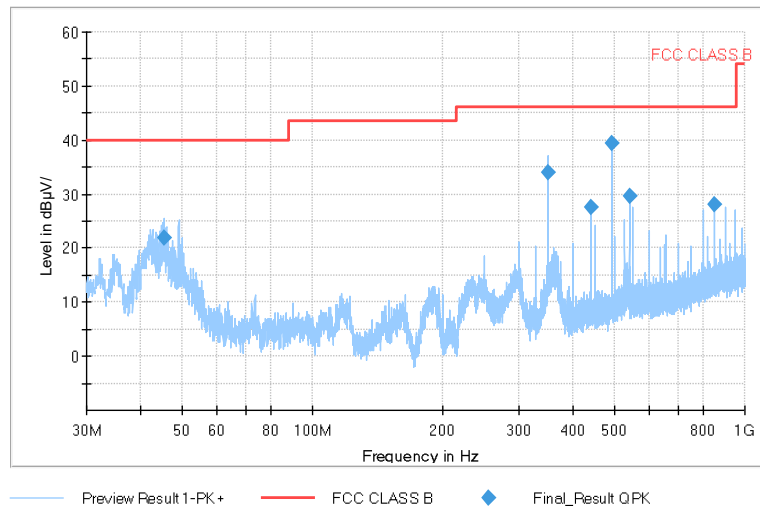

Full Spectrum

Comment

Frequency Range: 30MHz -1GHz
Detector: QP mode
Test Mode: 802.11n(HT20)