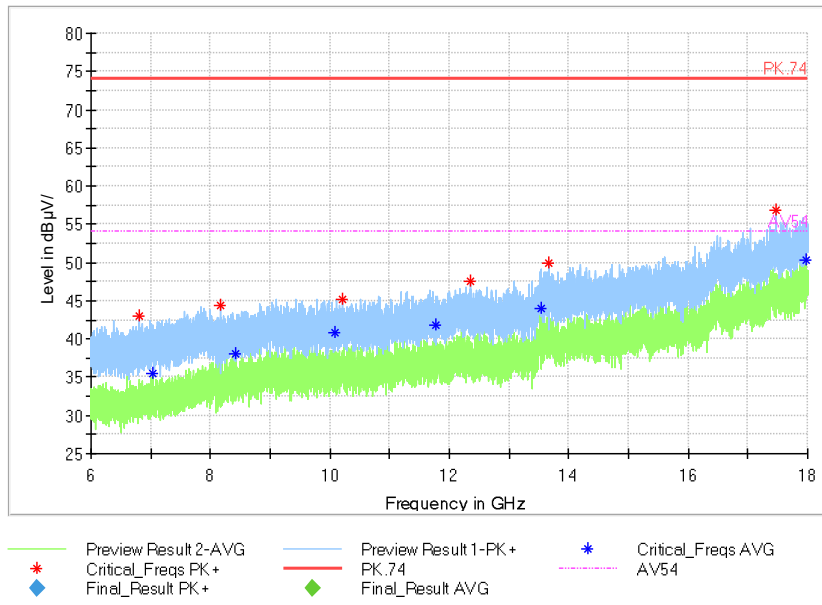

Frequency Range: 18GHz -40GHz  
Detector: Av mode and PK mode  
Test Mode: 802.11ac(VHT80)

Carrier frequency (MHz): 5500  
Channel No.:100

Comment

Frequency Range: 30MHz -1GHz  
Detector: QP mode  
Test Mode: 802.11a

Frequency Range: 1GHz -6GHz  
Detector: Av mode and PK mode  
Modulation type: 802.11a

Full Spectrum

Frequency Range: 6GHz -18GHz  
Detector: Av mode and PK mode  
Modulation type: 802.11a

Full Spectrum

Frequency Range: 18GHz -40GHz  
Detector: Av mode and PK mode  
Modulation type: 802.11a

Comment

Frequency Range: 30MHz -1GHz  
Detector: QP mode  
Test Mode: 802.11n(HT20)

Frequency Range: 1GHz -6GHz  
Detector: Av mode and PK mode  
Modulation type: 802.11n(HT20)

Full Spectrum

Frequency Range: 6GHz -18GHz  
Detector: Av mode and PK mode  
Modulation type: 802.11n(HT20)