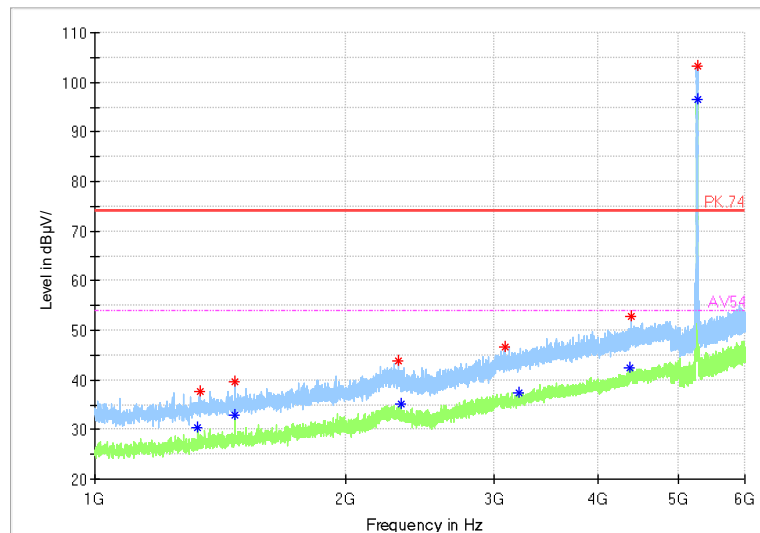

Full Spectrum

Frequency Range: 6GHz -18GHz  
Detector: Av mode and PK mode  
Modulation type: 802.11n(HT20)

Full Spectrum

Frequency Range: 18GHz -40GHz  
Detector: Av mode and PK mode  
Modulation type: 802.11n(HT20)

Full Spectrum

Comment

Frequency Range: 30MHz -1GHz  
Detector: QP mode  
Test Mode: 802.11ac(VHT20)

Full Spectrum

Frequency Range: 1GHz -6GHz  
Detector: Av mode and PK mode  
Test Mode: 802.11ac(VHT20)

Full Spectrum