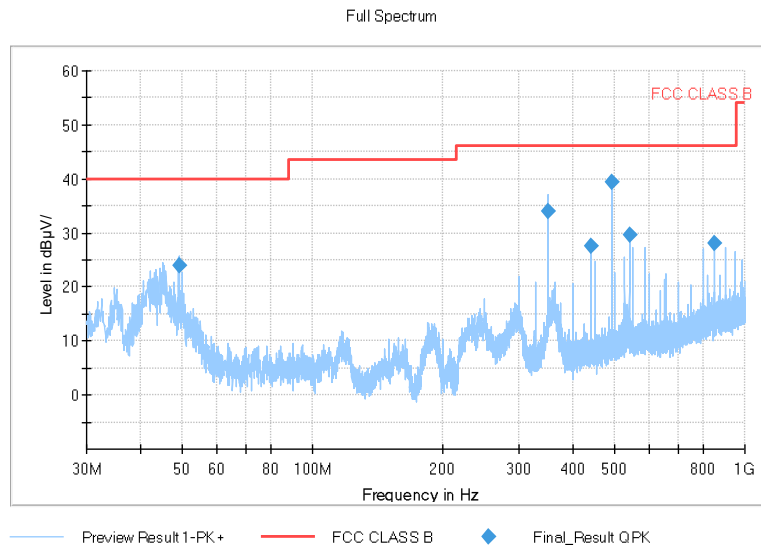

Frequency Range: 1GHz -6GHz  
Detector: Av mode and PK mode  
Test Mode: 802.11ac(VHT40)

Full Spectrum

Frequency Range: 6GHz -18GHz  
Detector: Av mode and PK mode  
Test Mode: 802.11ac(VHT40)

Full Spectrum

Frequency Range: 18GHz -40GHz  
Detector: Av mode and PK mode  
Test Mode: 802.11ac(VHT40)

Carrier frequency (MHz): 5290

Channel No.:58

Comment

Frequency Range: 30MHz -1GHz  
Detector: QP mode  
Test Mode: 802.11ac(VHT80)