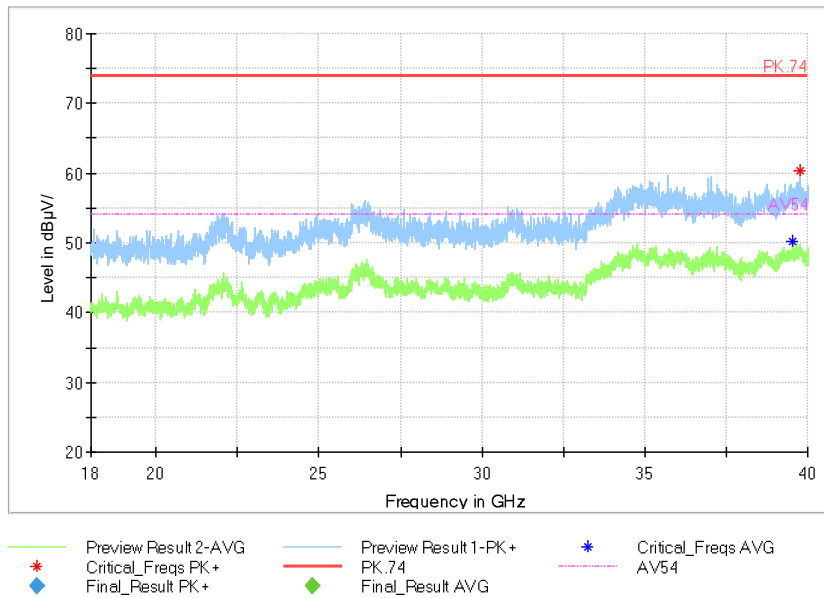

Full Spectrum

Frequency Range: 1GHz -6GHz  
Detector: Av mode and PK mode  
Test Mode: 802.11ac(VHT20)

Full Spectrum

Frequency Range: 6GHz -18GHz  
Detector: Av mode and PK mode  
Test Mode: 802.11ac(VHT20)

Full Spectrum

Frequency Range: 18GHz -40GHz  
Detector: Av mode and PK mode  
Test Mode: 802.11ac(VHT20)

Carrier frequency (MHz): 5600

Channel No.:120

Comment

Frequency Range: 30MHz -1GHz  
Detector: QP mode  
Test Mode: 802.11a

Frequency Range: 1GHz -6GHz  
Detector: Av mode and PK mode  
Modulation type: 802.11a

Full Spectrum

Frequency Range: 6GHz -18GHz  
Detector: Av mode and PK mode  
Modulation type: 802.11a

Full Spectrum

Frequency Range: 18GHz -40GHz  
Detector: Av mode and PK mode  
Modulation type: 802.11a