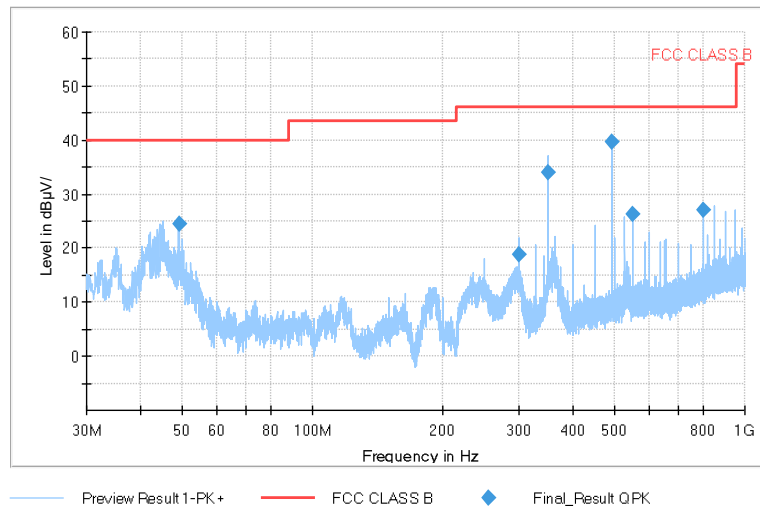

Full Spectrum

Frequency Range: 6GHz -18GHz  
Detector: Av mode and PK mode  
Modulation type: 802.11a

Full Spectrum

Frequency Range: 18GHz -40GHz  
Detector: Av mode and PK mode  
Modulation type: 802.11a

Full Spectrum

Comment

Frequency Range: 30MHz -1GHz  
Detector: QP mode  
Test Mode: 802.11n(HT20)

Full Spectrum

Frequency Range: 1GHz -6GHz  
Detector: Av mode and PK mode  
Modulation type: 802.11n(HT20)