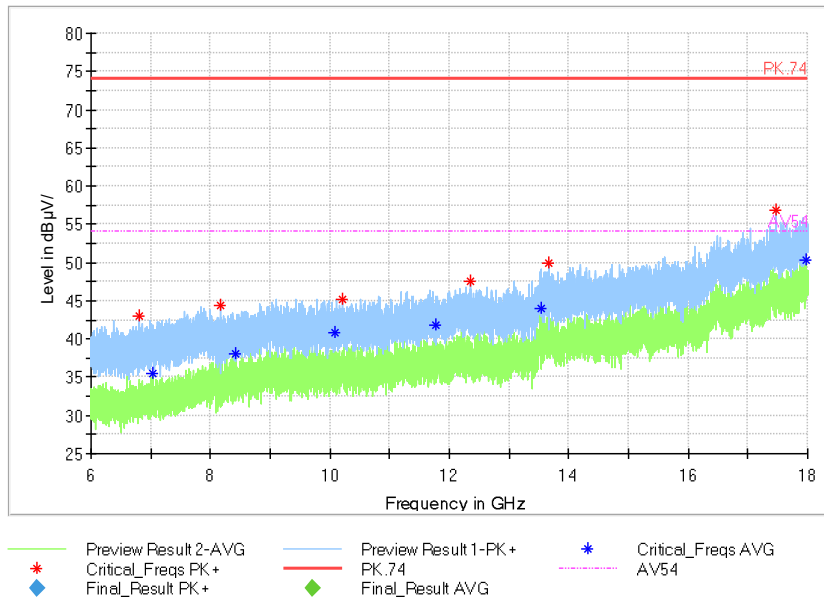

Frequency Range: 1GHz -6GHz  
Detector: Av mode and PK mode  
Modulation type: 802.11a

Full Spectrum

Frequency Range: 6GHz -18GHz  
Detector: Av mode and PK mode  
Modulation type: 802.11a

Full Spectrum

Frequency Range: 18GHz -40GHz  
Detector: Av mode and PK mode  
Modulation type: 802.11a

Full Spectrum

Comment

Frequency Range: 30MHz -1GHz  
Detector: QP mode  
Test Mode: 802.11n(HT20)

Full Spectrum

Frequency Range: 1GHz -6GHz  
Detector: Av mode and PK mode  
Modulation type: 802.11n(HT20)

Full Spectrum

Frequency Range: 6GHz -18GHz  
Detector: Av mode and PK mode  
Modulation type: 802.11n(HT20)

Full Spectrum

Frequency Range: 18GHz -40GHz  
Detector: Av mode and PK mode  
Modulation type: 802.11n(HT20)