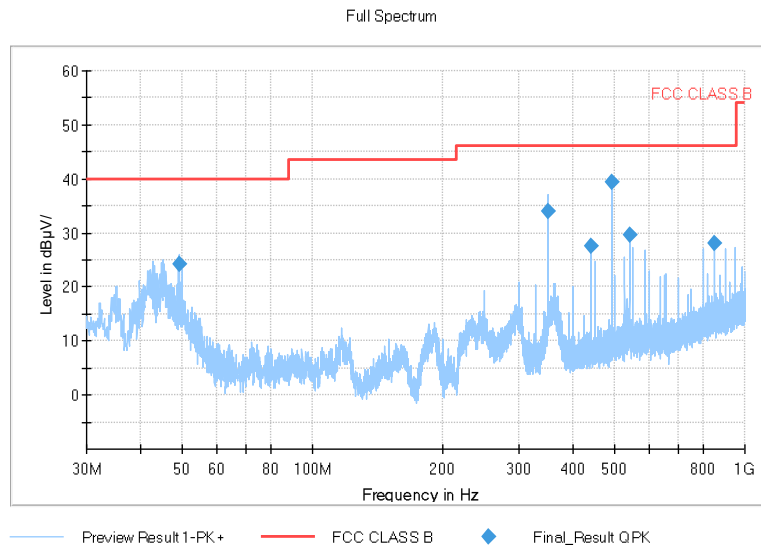

Channel No.:62

Comment

Frequency Range: 30MHz -1GHz
Detector: QP mode
Test Mode: 802.11n(HT40)