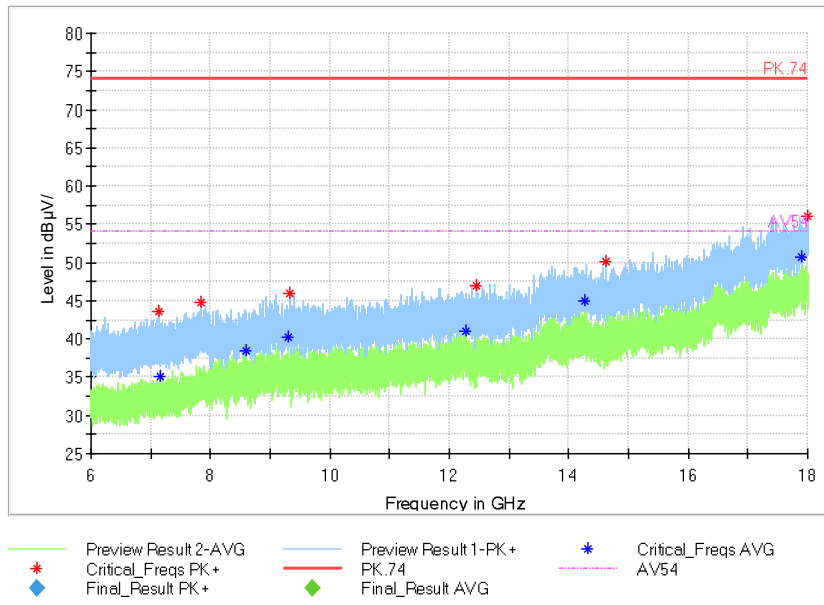

Frequency Range: 1GHz -6GHz  
Detector: Av mode and PK mode  
Test Mode: 802.11ac(VHT20)

Full Spectrum

Frequency Range: 6GHz -18GHz  
Detector: Av mode and PK mode  
Test Mode: 802.11ac(VHT20)

Full Spectrum

Frequency Range: 18GHz -40GHz  
Detector: Av mode and PK mode  
Test Mode: 802.11ac(VHT20)

Carrier frequency (MHz): 5320  
Channel No.:64

Comment

**Frequency Range: 30MHz -1GHz**  
**Detector: QP mode**  
**Test Mode: 802.11a**

**Frequency Range: 1GHz -6GHz**  
**Detector: Av mode and PK mode**  
**Modulation type: 802.11a**

Full Spectrum

Frequency Range: 6GHz -18GHz  
Detector: Av mode and PK mode  
Modulation type: 802.11a

Full Spectrum