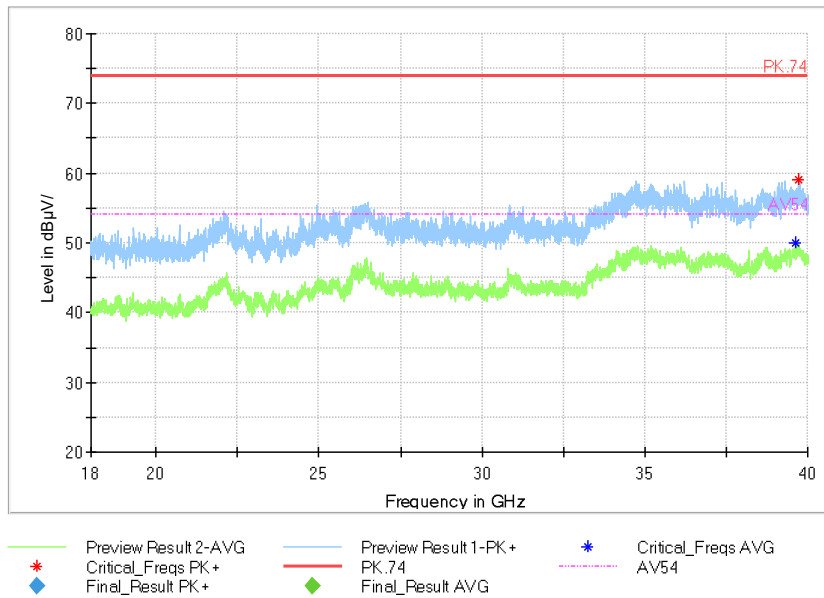

Frequency Range: 1GHz -6GHz  
Detector: Av mode and PK mode  
Modulation type: 802.11n(HT20)

Full Spectrum

Frequency Range: 6GHz -18GHz  
Detector: Av mode and PK mode  
Modulation type: 802.11n(HT20)

Full Spectrum

Frequency Range: 18GHz -40GHz  
Detector: Av mode and PK mode  
Modulation type: 802.11n(HT20)

Full Spectrum

Comment

Frequency Range: 30MHz -1GHz  
Detector: QP mode  
Test Mode: 802.11ac(VHT20)

Full Spectrum

Frequency Range: 1GHz -6GHz  
Detector: Av mode and PK mode  
Test Mode: 802.11ac(VHT20)

Full Spectrum

Frequency Range: 6GHz -18GHz  
Detector: Av mode and PK mode  
Test Mode: 802.11ac(VHT20)

Full Spectrum