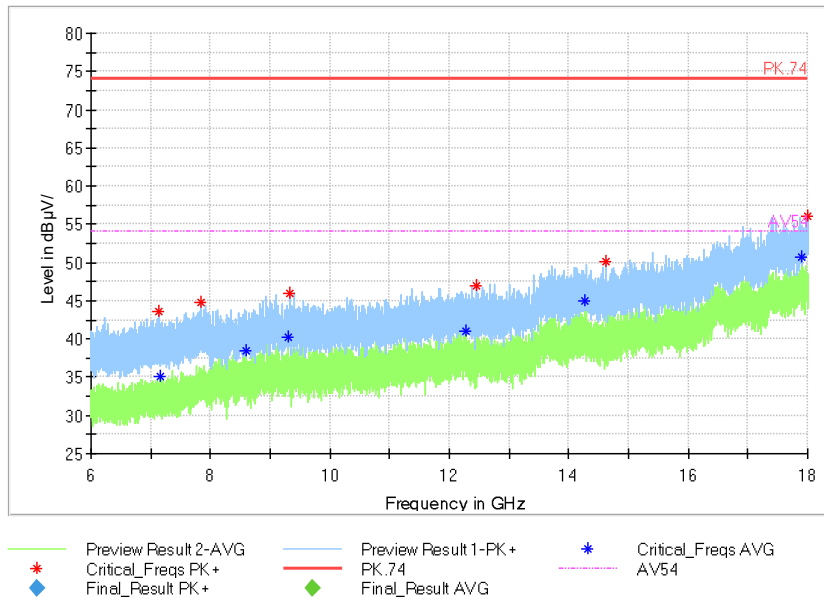

Frequency Range: 6GHz -18GHz  
Detector: Av mode and PK mode  
Test Mode: 802.11ac(VHT20)

Full Spectrum

Frequency Range: 18GHz -40GHz  
Detector: Av mode and PK mode  
Test Mode: 802.11ac(VHT20)

Carrier frequency (MHz): 5700

Channel No.:140

Comment

Frequency Range: 30MHz -1GHz  
Detector: QP mode  
Test Mode: 802.11a

Frequency Range: 1GHz -6GHz  
Detector: Av mode and PK mode  
Modulation type: 802.11a

Full Spectrum

Frequency Range: 6GHz -18GHz  
Detector: Av mode and PK mode  
Modulation type: 802.11a

Full Spectrum

Frequency Range: 18GHz -40GHz  
Detector: Av mode and PK mode  
Modulation type: 802.11a

Full Spectrum

Comment

Frequency Range: 30MHz -1GHz  
Detector: QP mode  
Test Mode: 802.11n(HT20)

Full Spectrum

Frequency Range: 1GHz -6GHz  
Detector: Av mode and PK mode  
Modulation type: 802.11n(HT20)

Full Spectrum

Frequency Range: 6GHz -18GHz  
Detector: Av mode and PK mode  
Modulation type: 802.11n(HT20)

Full Spectrum