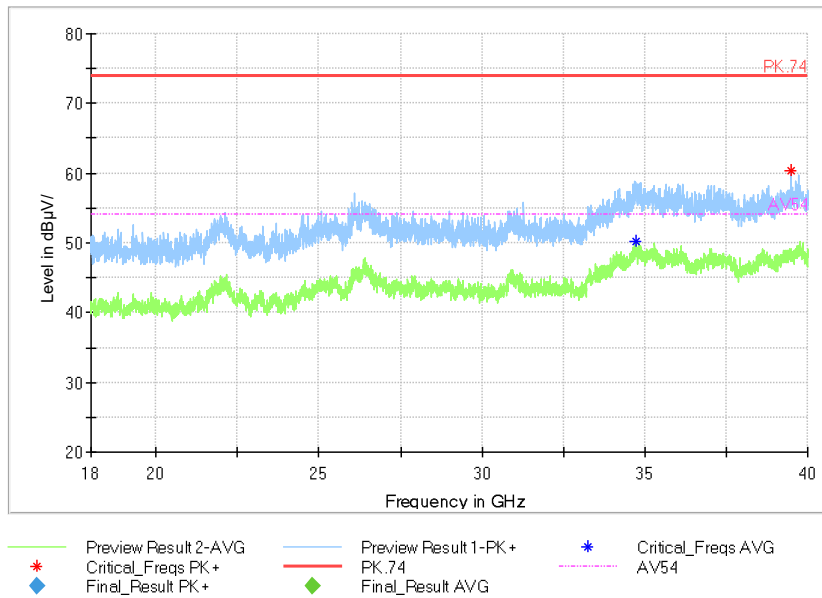

Full Spectrum

Frequency Range: 6GHz -18GHz  
Detector: Av mode and PK mode  
Modulation type: 802.11n(HT20)

Full Spectrum

Frequency Range: 18GHz -40GHz  
Detector: Av mode and PK mode  
Modulation type: 802.11n(HT20)

Full Spectrum

Comment

Frequency Range: 30MHz -1GHz  
Detector: QP mode  
Test Mode: 802.11ac(VHT20)

Full Spectrum

Frequency Range: 1GHz -6GHz  
Detector: Av mode and PK mode  
Test Mode: 802.11ac(VHT20)

Full Spectrum

Frequency Range: 6GHz -18GHz  
Detector: Av mode and PK mode  
Test Mode: 802.11ac(VHT20)

Full Spectrum

Frequency Range: 18GHz -40GHz  
Detector: Av mode and PK mode  
Test Mode: 802.11ac(VHT20)

Carrier frequency (MHz): 5700