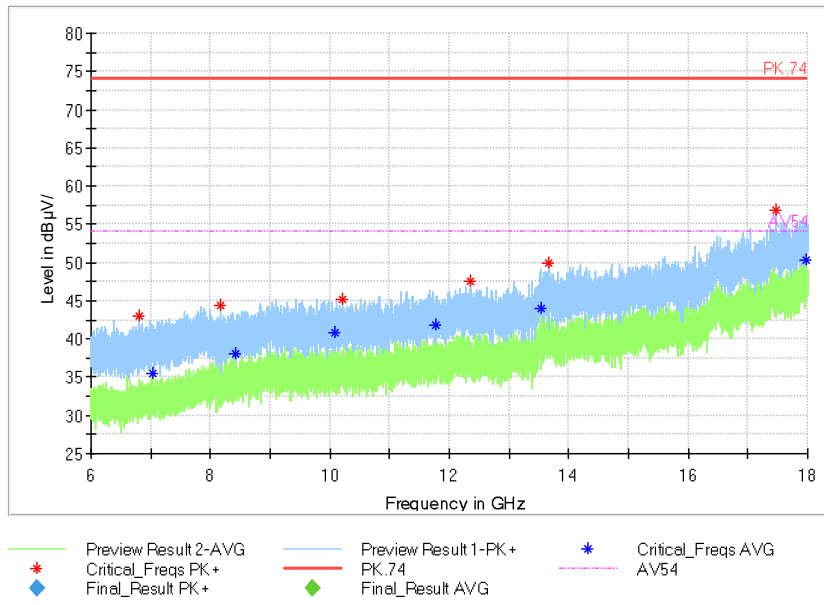

Frequency Range: 6GHz -18GHz  
Detector: Av mode and PK mode  
Test Mode: 802.11ac(VHT20)

Full Spectrum

Frequency Range: 18GHz -40GHz  
Detector: Av mode and PK mode  
Test Mode: 802.11ac(VHT20)

Carrier frequency (MHz): 5270

Channel No.:54

Comment

**Frequency Range: 30MHz -1GHz**  
**Detector: QP mode**  
**Test Mode: 802.11n(HT40)**

**Frequency Range: 1GHz -6GHz**  
**Detector: Av mode and PK mode**  
**Modulation type: 802.11n(HT40)**

Full Spectrum

Frequency Range: 6GHz -18GHz  
Detector: Av mode and PK mode  
Modulation type: 802.11n(HT40)

Full Spectrum

Frequency Range: 18GHz -40GHz  
Detector: Av mode and PK mode  
Modulation type: 802.11n(HT40)