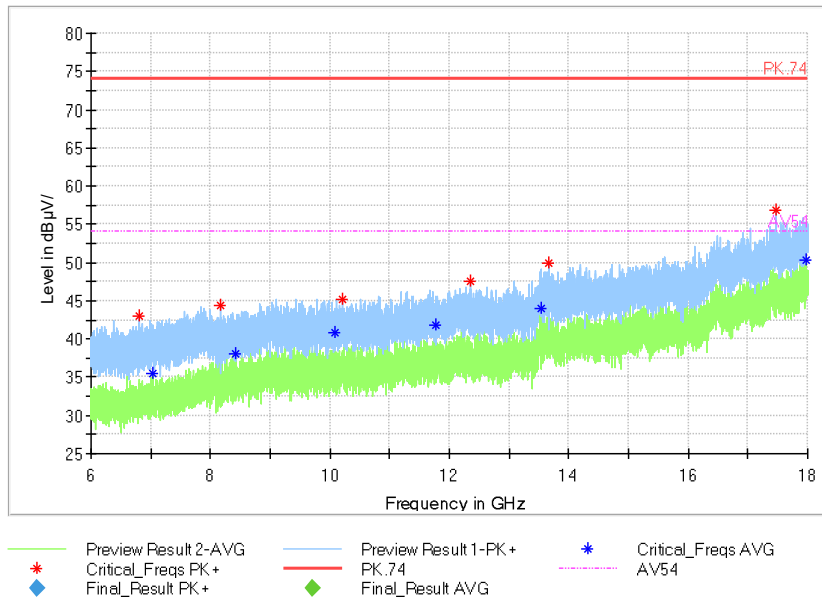

Frequency Range: 1GHz -6GHz  
Detector: Av mode and PK mode  
Modulation type: 802.11n(HT40)

Full Spectrum

Frequency Range: 6GHz -18GHz  
Detector: Av mode and PK mode  
Modulation type: 802.11n(HT40)

Full Spectrum

Frequency Range: 18GHz -40GHz  
Detector: Av mode and PK mode  
Modulation type: 802.11n(HT40)

Full Spectrum

Comment

Frequency Range: 30MHz -1GHz  
Detector: QP mode  
Test Mode: 802.11ac(VHT40)

Full Spectrum

Frequency Range: 1GHz -6GHz  
Detector: Av mode and PK mode  
Test Mode: 802.11ac(VHT40)

Full Spectrum

Frequency Range: 6GHz -18GHz  
Detector: Av mode and PK mode  
Test Mode: 802.11ac(VHT40)

Full Spectrum