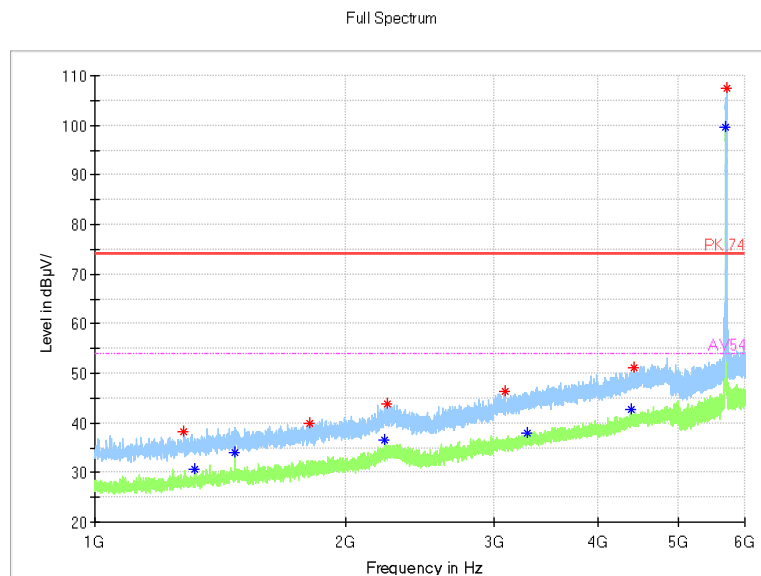

Frequency Range: 1GHz -6GHz
Detector: Av mode and PK mode
Test Mode: 802.11ac(VHT20)