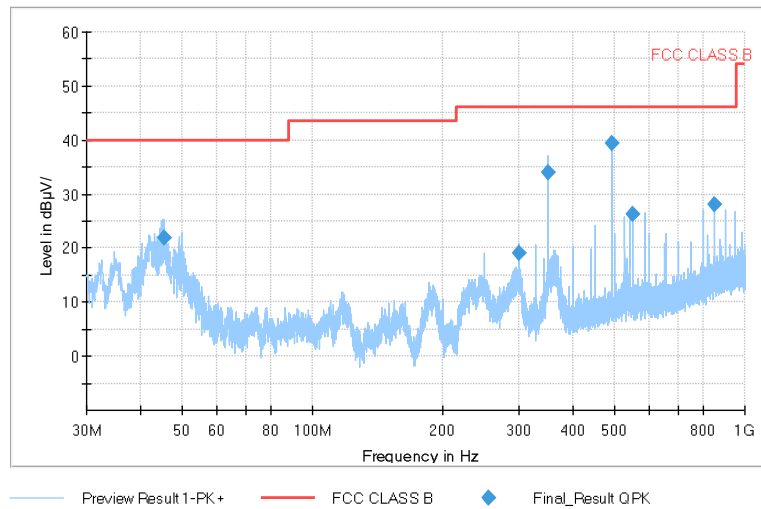

Frequency Range: 6GHz -18GHz  
Detector: Av mode and PK mode  
Test Mode: 802.11ac(VHT20)

Full Spectrum

Frequency Range: 18GHz -40GHz  
Detector: Av mode and PK mode  
Test Mode: 802.11ac(VHT20)

Carrier frequency (MHz): 5700

Channel No.:140

Comment

Frequency Range: 30MHz -1GHz  
Detector: QP mode  
Test Mode: 802.11a

Frequency Range: 1GHz -6GHz  
Detector: Av mode and PK mode  
Modulation type: 802.11a

Full Spectrum

Frequency Range: 6GHz -18GHz  
Detector: Av mode and PK mode  
Modulation type: 802.11a

Full Spectrum

Frequency Range: 18GHz -40GHz  
Detector: Av mode and PK mode  
Modulation type: 802.11a

Full Spectrum

Comment

Frequency Range: 30MHz -1GHz  
Detector: QP mode  
Test Mode: 802.11n(HT20)

Full Spectrum