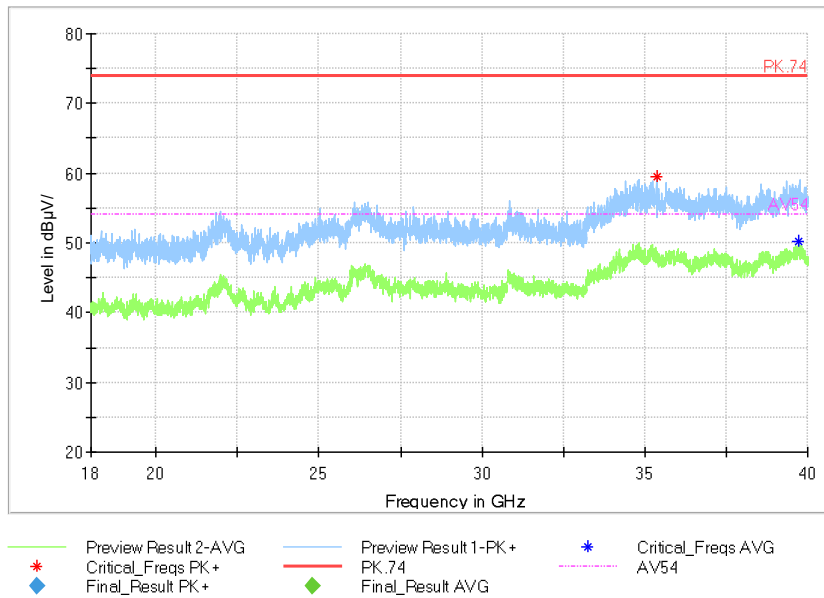

**Frequency Range: 1GHz -6GHz**  
**Detector: Av mode and PK mode**  
**Modulation type: 802.11a**

Full Spectrum

Frequency Range: 6GHz -18GHz  
Detector: Av mode and PK mode  
Modulation type: 802.11a

Full Spectrum

Frequency Range: 18GHz -40GHz  
Detector: Av mode and PK mode  
Modulation type: 802.11a

Full Spectrum

Comment

Frequency Range: 30MHz -1GHz  
Detector: QP mode  
Test Mode: 802.11n(HT20)

Full Spectrum

Frequency Range: 1GHz -6GHz  
Detector: Av mode and PK mode  
Modulation type: 802.11n(HT20)

Full Spectrum

Frequency Range: 6GHz -18GHz  
Detector: Av mode and PK mode  
Modulation type: 802.11n(HT20)

Full Spectrum

Frequency Range: 18GHz -40GHz  
Detector: Av mode and PK mode  
Modulation type: 802.11n(HT20)