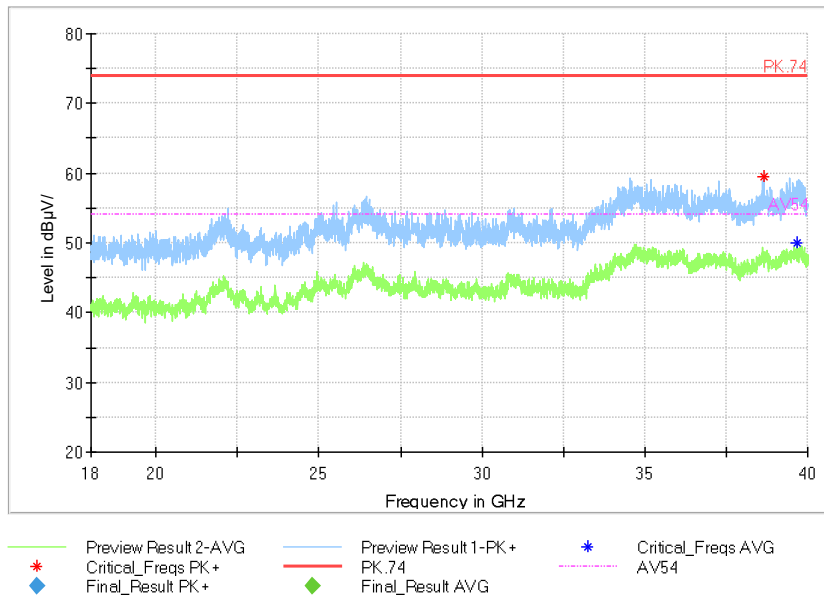

Frequency Range: 6GHz -18GHz  
Detector: Av mode and PK mode  
Test Mode: 802.11ac(VHT20)

Full Spectrum

Frequency Range: 18GHz -40GHz  
Detector: Av mode and PK mode  
Test Mode: 802.11ac(VHT20)

Carrier frequency (MHz): 5270

Channel No.:54

Comment

**Frequency Range: 30MHz -1GHz**  
**Detector: QP mode**  
**Test Mode: 802.11n(HT40)**

**Frequency Range: 1GHz -6GHz**  
**Detector: Av mode and PK mode**  
**Modulation type: 802.11n(HT40)**

Full Spectrum

Frequency Range: 6GHz -18GHz  
Detector: Av mode and PK mode  
Modulation type: 802.11n(HT40)

Full Spectrum

Frequency Range: 18GHz -40GHz  
Detector: Av mode and PK mode  
Modulation type: 802.11n(HT40)