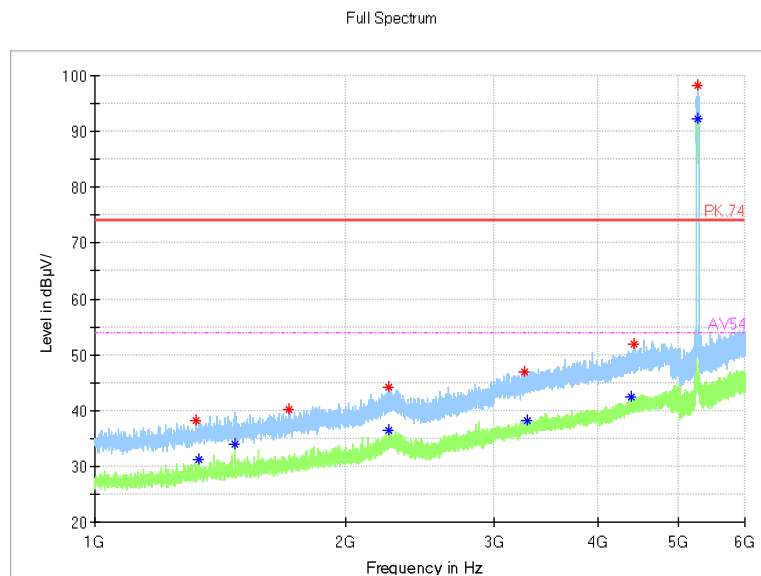

Frequency Range: 1GHz -6GHz
Detector: Av mode and PK mode
Test Mode: 802.11ac(VHT40)