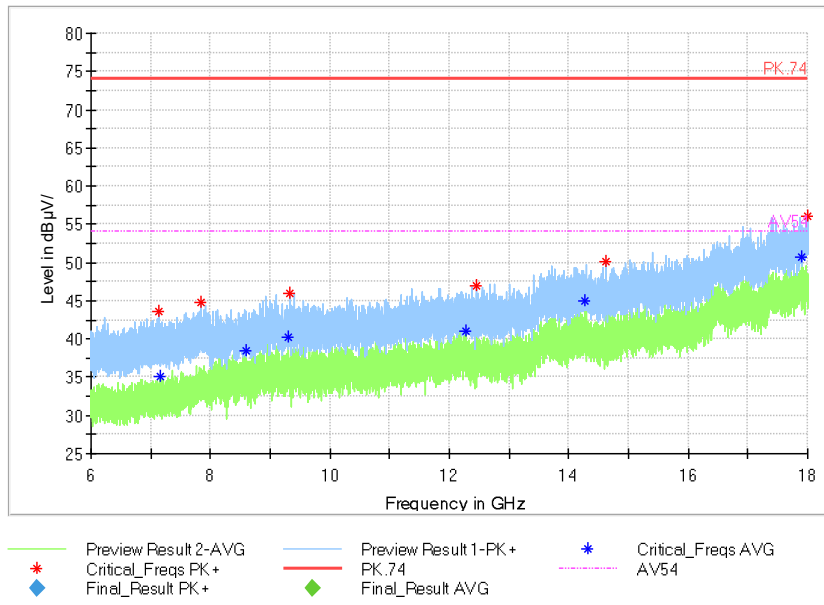

Full Spectrum

Frequency Range: 1GHz -6GHz  
Detector: Av mode and PK mode  
Test Mode: 802.11ac(VHT20)

Full Spectrum

Frequency Range: 6GHz -18GHz  
Detector: Av mode and PK mode  
Test Mode: 802.11ac(VHT20)

Full Spectrum

Frequency Range: 18GHz -40GHz  
Detector: Av mode and PK mode  
Test Mode: 802.11ac(VHT20)

Carrier frequency (MHz): 5600

Channel No.:120

Comment

Frequency Range: 30MHz -1GHz  
Detector: QP mode  
Test Mode: 802.11a

Frequency Range: 1GHz -6GHz  
Detector: Av mode and PK mode  
Modulation type: 802.11a

Full Spectrum

Frequency Range: 6GHz -18GHz  
Detector: Av mode and PK mode  
Modulation type: 802.11a

Full Spectrum

Frequency Range: 18GHz -40GHz  
Detector: Av mode and PK mode  
Modulation type: 802.11a