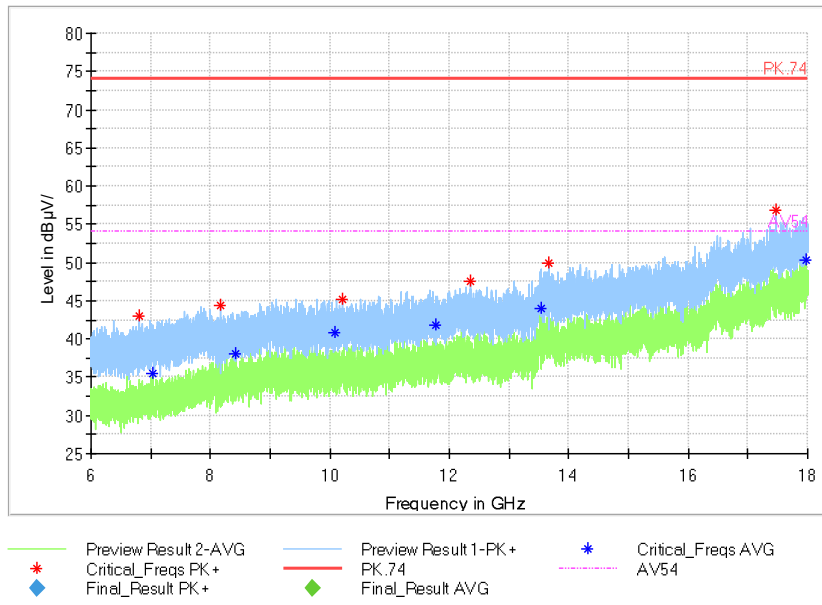

Full Spectrum

Frequency Range: 6GHz -18GHz  
Detector: Av mode and PK mode  
Modulation type: 802.11n(HT20)

Full Spectrum

Frequency Range: 18GHz -40GHz  
Detector: Av mode and PK mode  
Modulation type: 802.11n(HT20)

Full Spectrum

Comment

Frequency Range: 30MHz -1GHz  
Detector: QP mode  
Test Mode: 802.11ac(VHT20)

Full Spectrum

Frequency Range: 1GHz -6GHz  
Detector: Av mode and PK mode  
Test Mode: 802.11ac(VHT20)

Full Spectrum

Frequency Range: 6GHz -18GHz  
Detector: Av mode and PK mode  
Test Mode: 802.11ac(VHT20)

Full Spectrum

Frequency Range: 18GHz -40GHz  
Detector: Av mode and PK mode  
Test Mode: 802.11ac(VHT20)

Carrier frequency (MHz): 5700