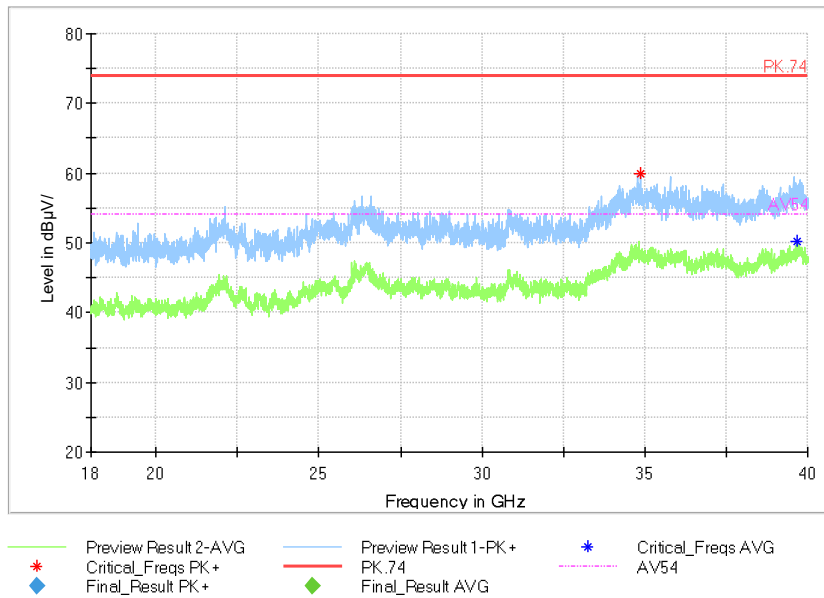

Full Spectrum

Frequency Range: 18GHz -40GHz  
Detector: Av mode and PK mode  
Modulation type: 802.11n(HT20)

Full Spectrum

Comment

Frequency Range: 30MHz -1GHz  
Detector: QP mode  
Test Mode: 802.11ac(VHT20)

Full Spectrum

Frequency Range: 1GHz -6GHz  
Detector: Av mode and PK mode  
Test Mode: 802.11ac(VHT20)

Full Spectrum

Frequency Range: 6GHz -18GHz  
Detector: Av mode and PK mode  
Test Mode: 802.11ac(VHT20)

Full Spectrum

Frequency Range: 18GHz -40GHz  
Detector: Av mode and PK mode  
Test Mode: 802.11ac(VHT20)

Carrier frequency (MHz): 5600

Channel No.:120

Comment

Frequency Range: 30MHz -1GHz  
Detector: QP mode  
Test Mode: 802.11a