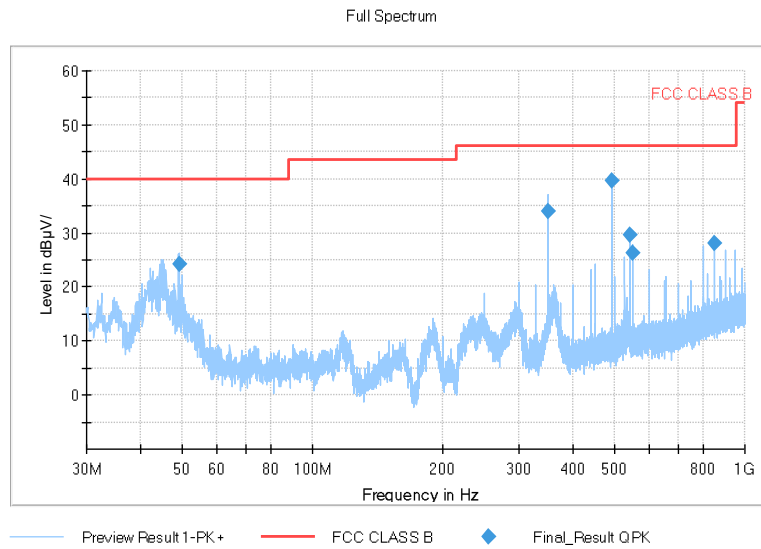

Full Spectrum

Frequency Range: 6GHz -18GHz  
Detector: Av mode and PK mode  
Test Mode: 802.11ac(VHT40)

Full Spectrum

— Preview Result 2-AVG     — Preview Result 1-PK+     \* Critical\_Freqs AVG  
\* Critical\_Freqs PK+     — PK.74     ◆ Final\_Result AVG  
◆ Final\_Result PK+     - - - AV54

Frequency Range: 18GHz -40GHz  
Detector: Av mode and PK mode  
Test Mode: 802.11ac(VHT40)

Carrier frequency (MHz): 5210

Channel No.:42

Comment

**Frequency Range: 30MHz -1GHz**  
**Detector: QP mode**  
**Test Mode: 802.11ac(VHT80)**