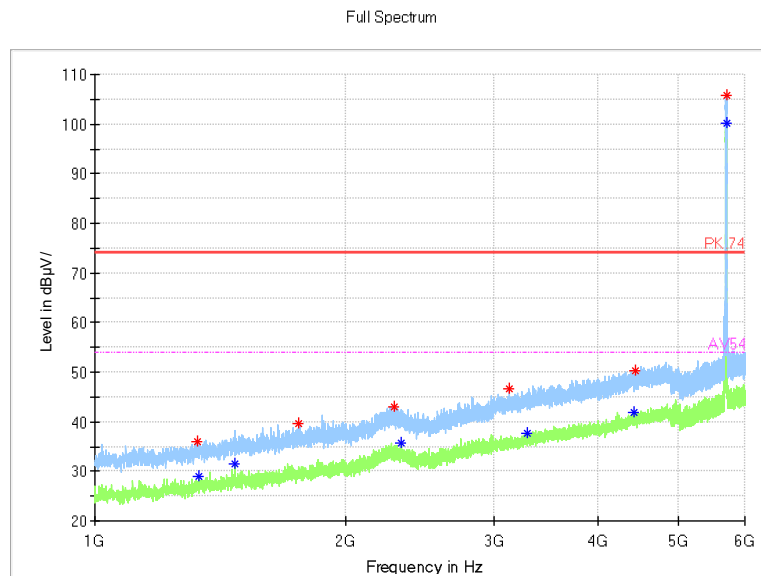

Frequency Range: 1GHz -6GHz
Detector: Av mode and PK mode
Modulation type: 802.11a