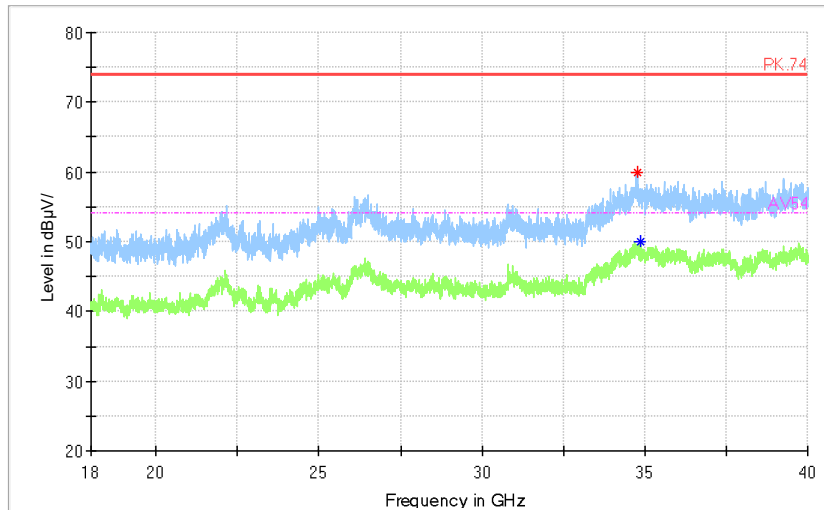

Full Spectrum

- Preview Result 2-AVG
- Preview Result 1-PK+
- Critical_Freqs PK+
- PK.74
- Critical_Freqs AVG
- Final_Result PK+
- Final_Result AVG
- - - AV54

Frequency Range: 18GHz -40GHz
Detector: Av mode and PK mode
Test Mode: 802.11ac(VHT80)

Carrier frequency (MHz): 5260