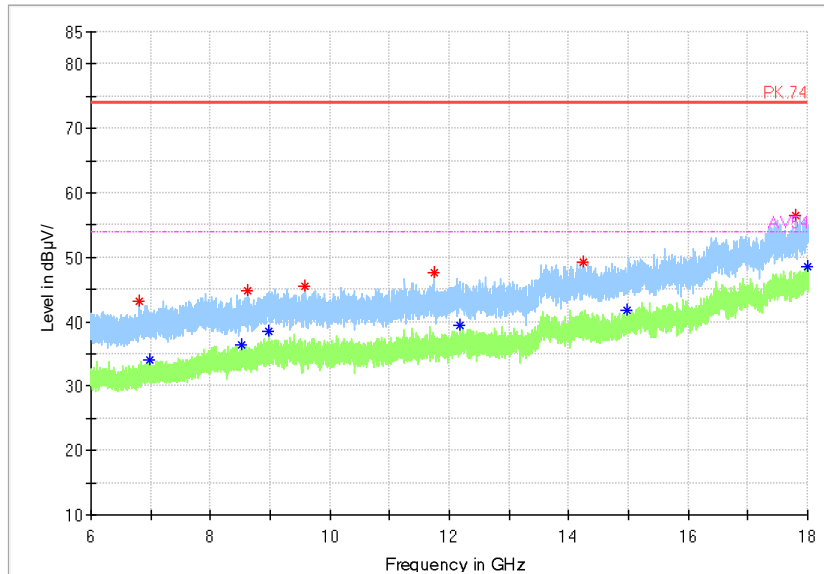

Full Spectrum

Frequency Range: 6GHz -18GHz  
Detector: Av mode and PK mode  
Test Mode: 802.11ac(VHT40)

Full Spectrum

— Preview Result 2-AVG     — Preview Result 1-PK+     \* Critical\_Freqs AVG  
\* Critical\_Freqs PK+     — PK.74     ◆ Final\_Result AVG  
◆ Final\_Result PK+     - - - AV54

Frequency Range: 18GHz -40GHz  
Detector: Av mode and PK mode  
Test Mode: 802.11ac(VHT40)

Carrier frequency (MHz): 5210

Channel No.:42

Comment

**Frequency Range: 30MHz -1GHz**  
**Detector: QP mode**  
**Test Mode: 802.11ac(VHT80)**

**Frequency Range: 1GHz -6GHz**  
**Detector: Av mode and PK mode**  
**Test Mode: 802.11ac(VHT80)**

Full Spectrum

Frequency Range: 6GHz -18GHz  
Detector: Av mode and PK mode  
Test Mode: 802.11ac(VHT80)