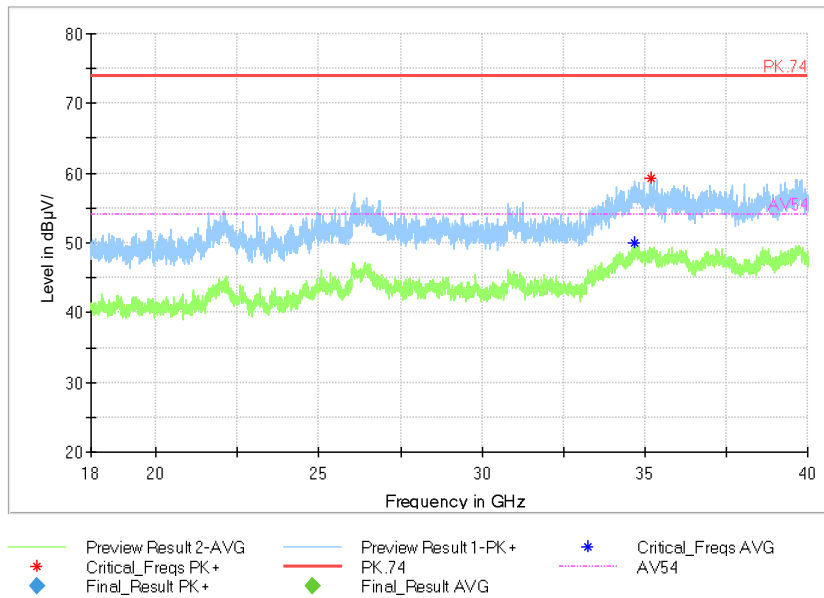

Full Spectrum

Frequency Range: 6GHz -18GHz  
Detector: Av mode and PK mode  
Modulation type: 802.11n(HT20)

Full Spectrum

Frequency Range: 18GHz -40GHz  
Detector: Av mode and PK mode  
Modulation type: 802.11n(HT20)

Full Spectrum

Comment

Frequency Range: 30MHz -1GHz  
Detector: QP mode  
Test Mode: 802.11ac(VHT20)

Full Spectrum

Frequency Range: 1GHz -6GHz  
Detector: Av mode and PK mode  
Test Mode: 802.11ac(VHT20)

Full Spectrum

Frequency Range: 6GHz -18GHz  
Detector: Av mode and PK mode  
Test Mode: 802.11ac(VHT20)

Full Spectrum

Frequency Range: 18GHz -40GHz  
Detector: Av mode and PK mode  
Test Mode: 802.11ac(VHT20)

Carrier frequency (MHz): 5270