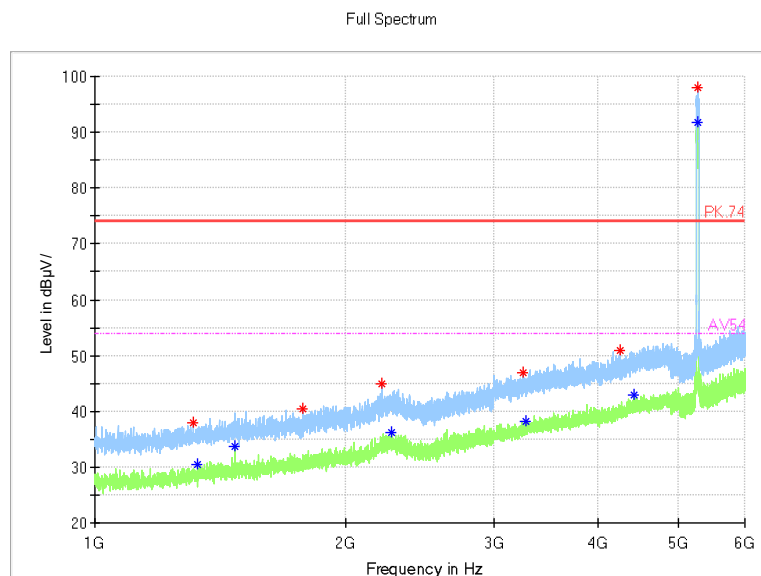

Frequency Range: 1GHz -6GHz
Detector: Av mode and PK mode
Modulation type: 802.11n(HT40)