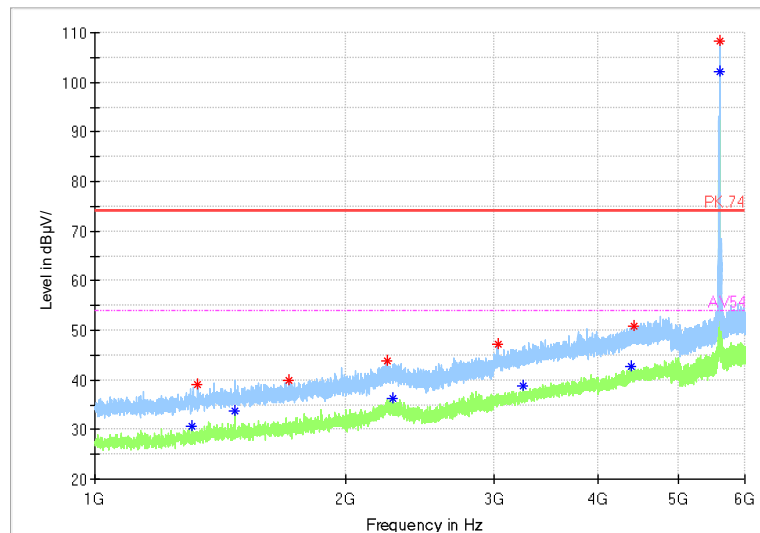

Full Spectrum

Frequency Range: 18GHz -40GHz  
Detector: Av mode and PK mode  
Test Mode: 802.11ac(VHT20)

Carrier frequency (MHz): 5600

Channel No.:120

Comment

Frequency Range: 30MHz -1GHz  
Detector: QP mode  
Test Mode: 802.11a

Frequency Range: 1GHz -6GHz  
Detector: Av mode and PK mode  
Modulation type: 802.11a

Full Spectrum

Frequency Range: 6GHz -18GHz  
Detector: Av mode and PK mode  
Modulation type: 802.11a

Full Spectrum

Frequency Range: 18GHz -40GHz  
Detector: Av mode and PK mode  
Modulation type: 802.11a

Full Spectrum

Comment

Frequency Range: 30MHz -1GHz  
Detector: QP mode  
Test Mode: 802.11n(HT20)

Full Spectrum

Frequency Range: 1GHz -6GHz  
Detector: Av mode and PK mode  
Modulation type: 802.11n(HT20)

Full Spectrum

Frequency Range: 6GHz -18GHz  
Detector: Av mode and PK mode  
Modulation type: 802.11n(HT20)

Full Spectrum

Frequency Range: 18GHz -40GHz  
Detector: Av mode and PK mode  
Modulation type: 802.11n(HT20)