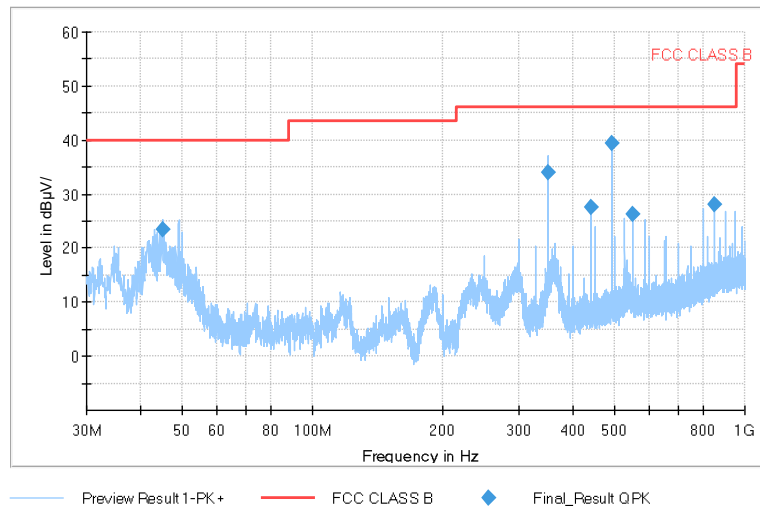

Full Spectrum

Comment

Frequency Range: 30MHz -1GHz
Detector: QP mode
Test Mode: 802.11n(HT20)