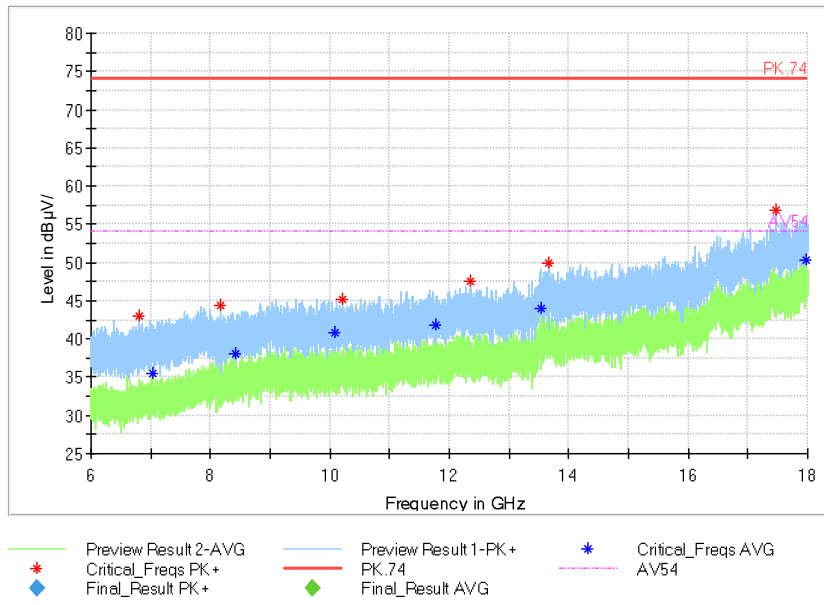

Frequency Range: 6GHz -18GHz  
Detector: Av mode and PK mode  
Test Mode: 802.11ac(VHT20)

Full Spectrum

Frequency Range: 18GHz -40GHz  
Detector: Av mode and PK mode  
Test Mode: 802.11ac(VHT20)

Carrier frequency (MHz): 5700

Channel No.:140

Comment

Frequency Range: 30MHz -1GHz  
Detector: QP mode  
Test Mode: 802.11a

Frequency Range: 1GHz -6GHz  
Detector: Av mode and PK mode  
Modulation type: 802.11a

Full Spectrum

Frequency Range: 6GHz -18GHz  
Detector: Av mode and PK mode  
Modulation type: 802.11a

Full Spectrum

Frequency Range: 18GHz -40GHz  
Detector: Av mode and PK mode  
Modulation type: 802.11a

Full Spectrum

Comment

Frequency Range: 30MHz -1GHz  
Detector: QP mode  
Test Mode: 802.11n(HT20)

Full Spectrum

Frequency Range: 1GHz -6GHz  
Detector: Av mode and PK mode  
Modulation type: 802.11n(HT20)

Full Spectrum

Frequency Range: 6GHz -18GHz  
Detector: Av mode and PK mode  
Modulation type: 802.11n(HT20)

Full Spectrum