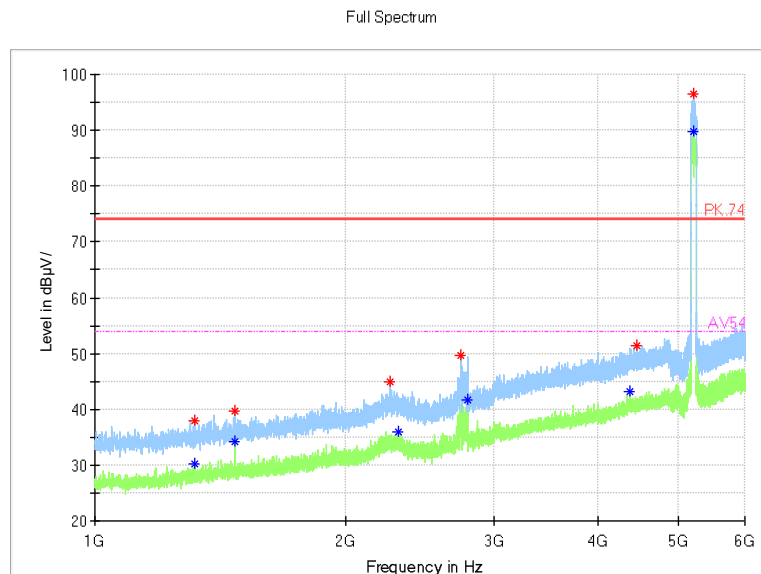

Full Spectrum

Frequency Range: 6GHz -18GHz  
Detector: Av mode and PK mode  
Test Mode: 802.11ac(VHT40)

Full Spectrum

— Preview Result 2-AVG     — Preview Result 1-PK+     \* Critical\_Freqs AVG  
\* Critical\_Freqs PK+     — PK.74     ◆ Final\_Result AVG  
◆ Final\_Result PK+     - - - AV54

Frequency Range: 18GHz -40GHz  
Detector: Av mode and PK mode  
Test Mode: 802.11ac(VHT40)

Carrier frequency (MHz): 5210

Channel No.:42

Comment

**Frequency Range: 30MHz -1GHz**  
**Detector: QP mode**  
**Test Mode: 802.11ac(VHT80)**

**Frequency Range: 1GHz -6GHz**  
**Detector: Av mode and PK mode**  
**Test Mode: 802.11ac(VHT80)**

Full Spectrum

Frequency Range: 6GHz -18GHz  
Detector: Av mode and PK mode  
Test Mode: 802.11ac(VHT80)