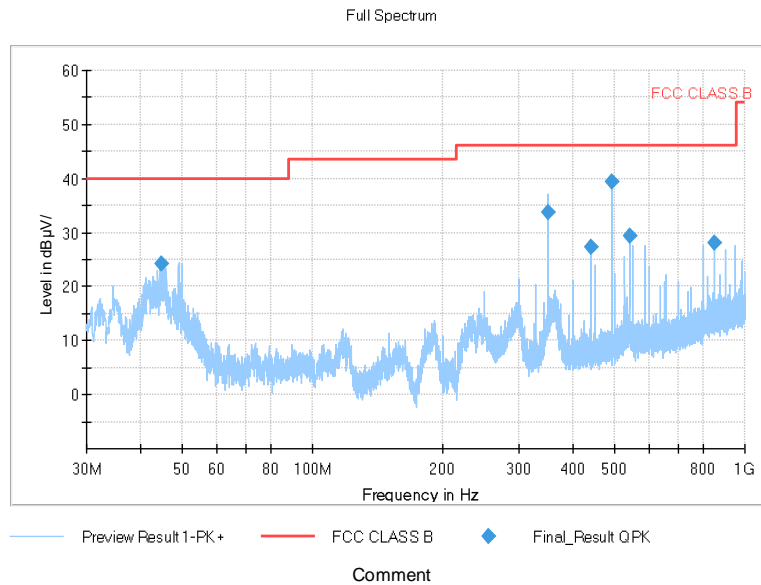

Carrier frequency (MHz): 5320
Channel No.:64

Comment

Frequency Range: 30MHz -1GHz
Detector: QP mode
Test Mode: 802.11a