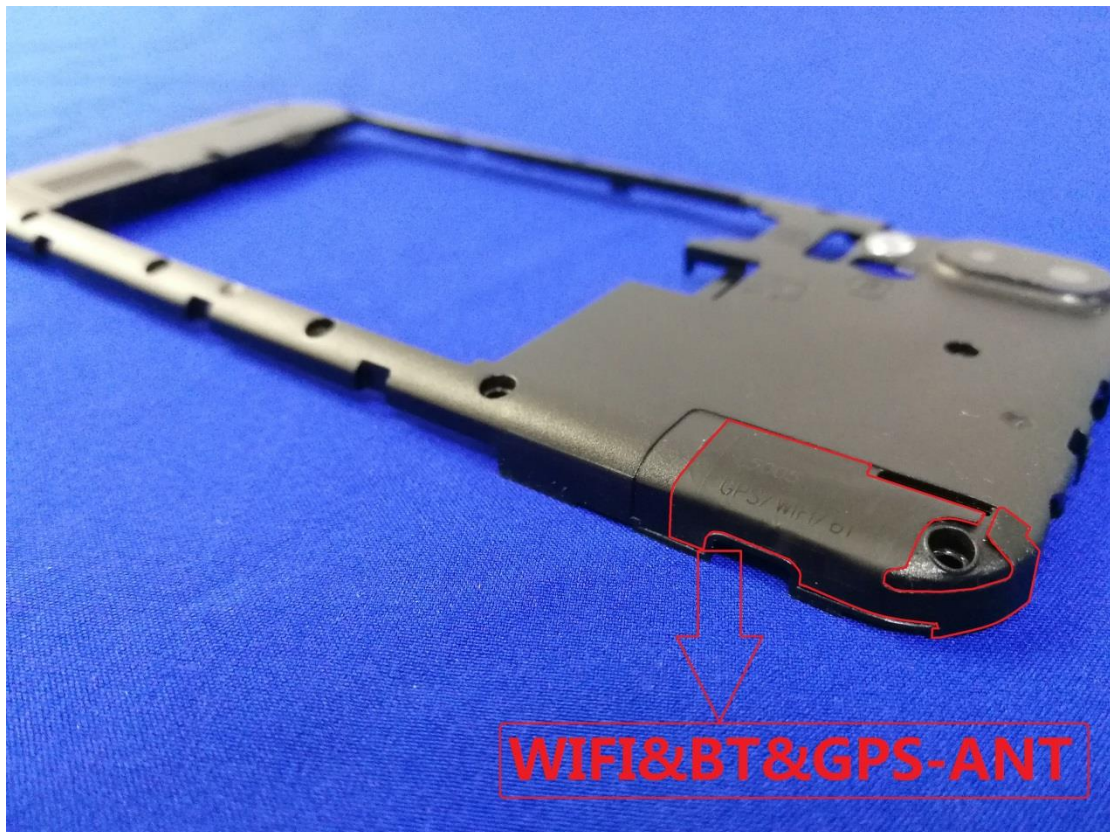

EUT Photos (Model: D5001)

EUT Antenna Locations

SAR Test Setup Photos

Head

Right Cheek

Right Tilted

Left Cheek

Left Tilted

Body

Front side (10mm)

Back side(10mm)

Top side(10mm)

Bottom side(10mm)

Left side(10mm)

Right side(10mm)