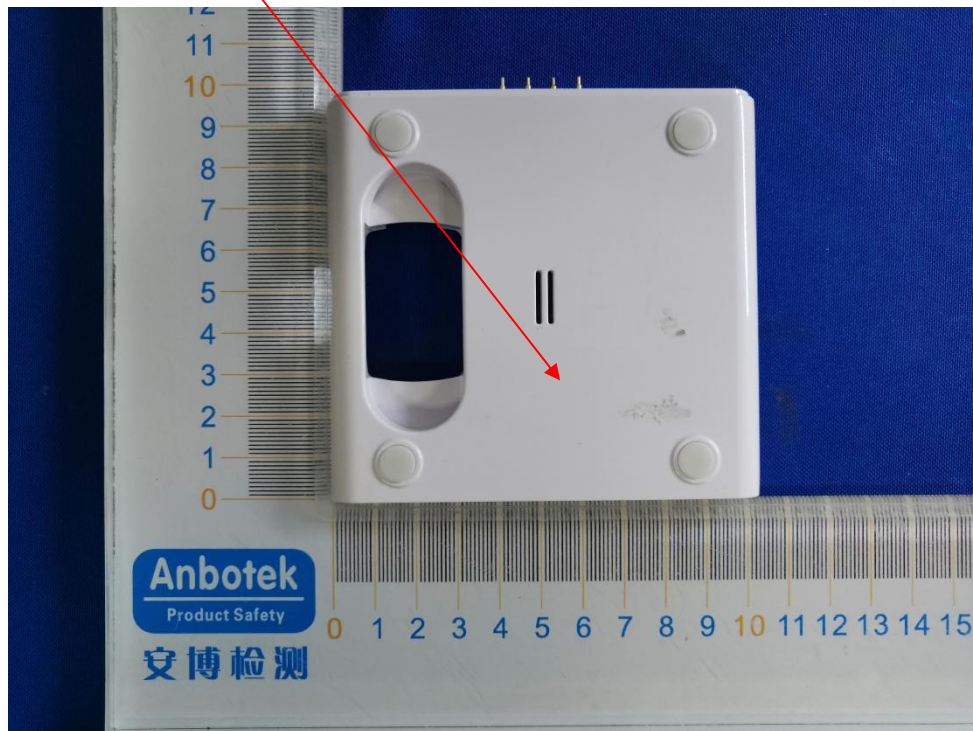

Label Location On EUT

Label

Product Name: Wireless Charger for Watch and Earphones

Model No.: E-QI-20619-A-1

FCC ID: [2ART4E-QI-20619-A-1](#)

This device complies with Part 15 of the FCC Rules. Operation is subject to the following two conditions:

- (1) This device may not cause harmful interference, and
- (2) This device must accept any interference received, including interference that may cause undesired operation.