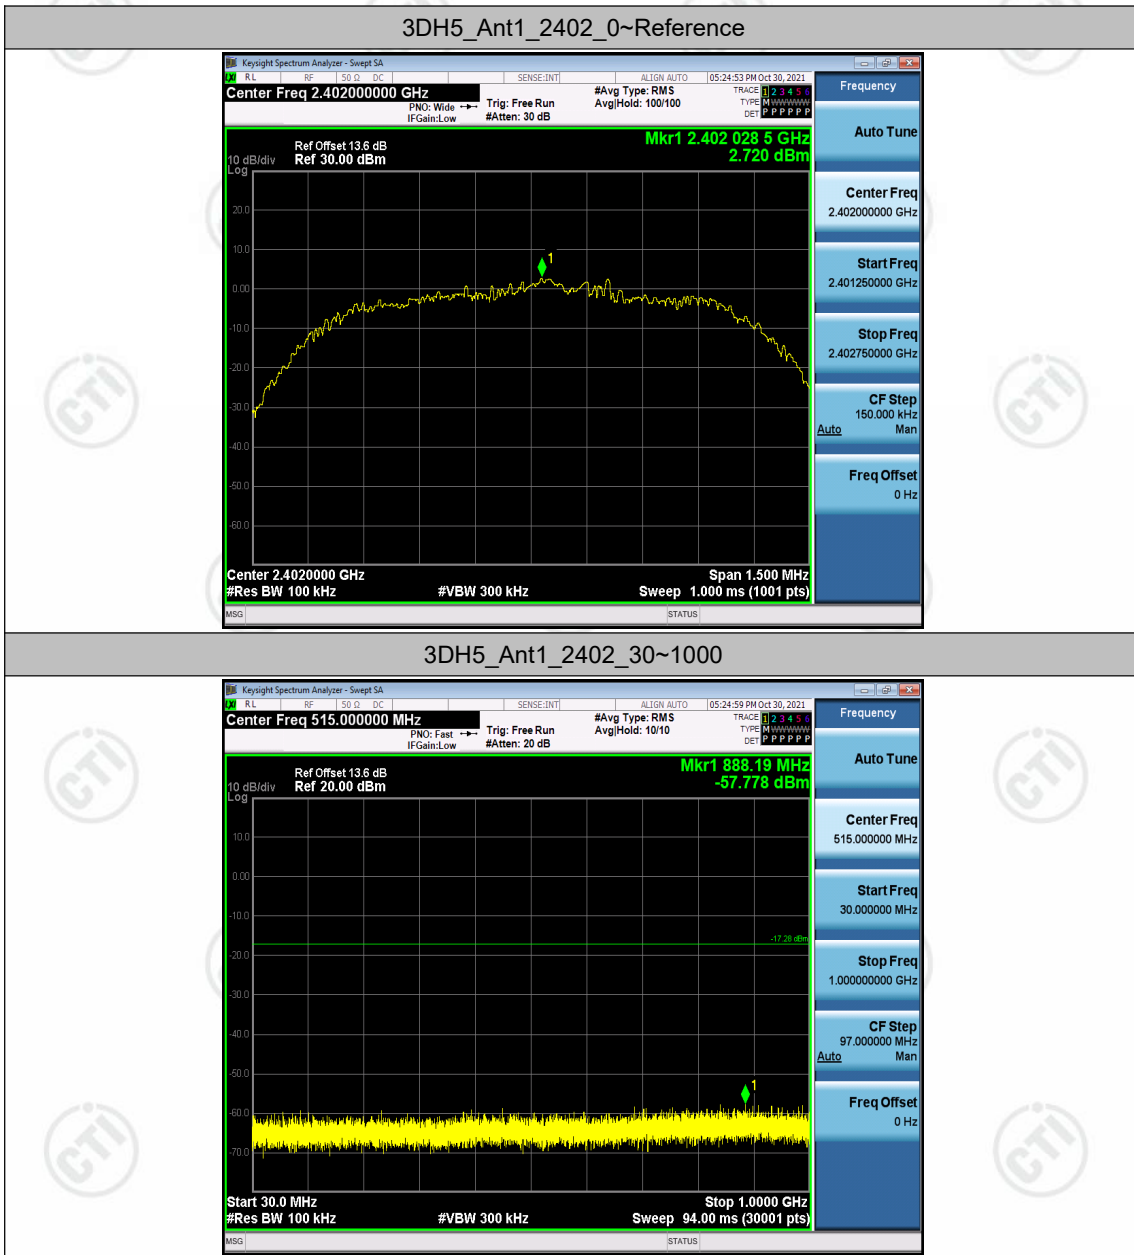

Test Graphs

Appendix I: Duty Cycle

Test Result

Test Mode	Antenna	Channel	Transmission Duration [ms]	Transmission Period [ms]	Duty Cycle [%]	Limit	Verdict
DH5	Ant1	2402	2.90	3.75	77.30	---	PASS
		2441	2.90	3.75	77.30	---	PASS
		2480	2.90	3.75	77.30	---	PASS
2DH5	Ant1	2402	2.90	3.75	77.47	---	PASS
		2441	2.91	3.75	77.47	---	PASS
		2480	2.91	3.75	77.47	---	PASS
3DH5	Ant1	2402	2.91	3.75	77.53	---	PASS
		2441	2.91	3.75	77.54	---	PASS
		2480	2.91	3.75	77.54	---	PASS