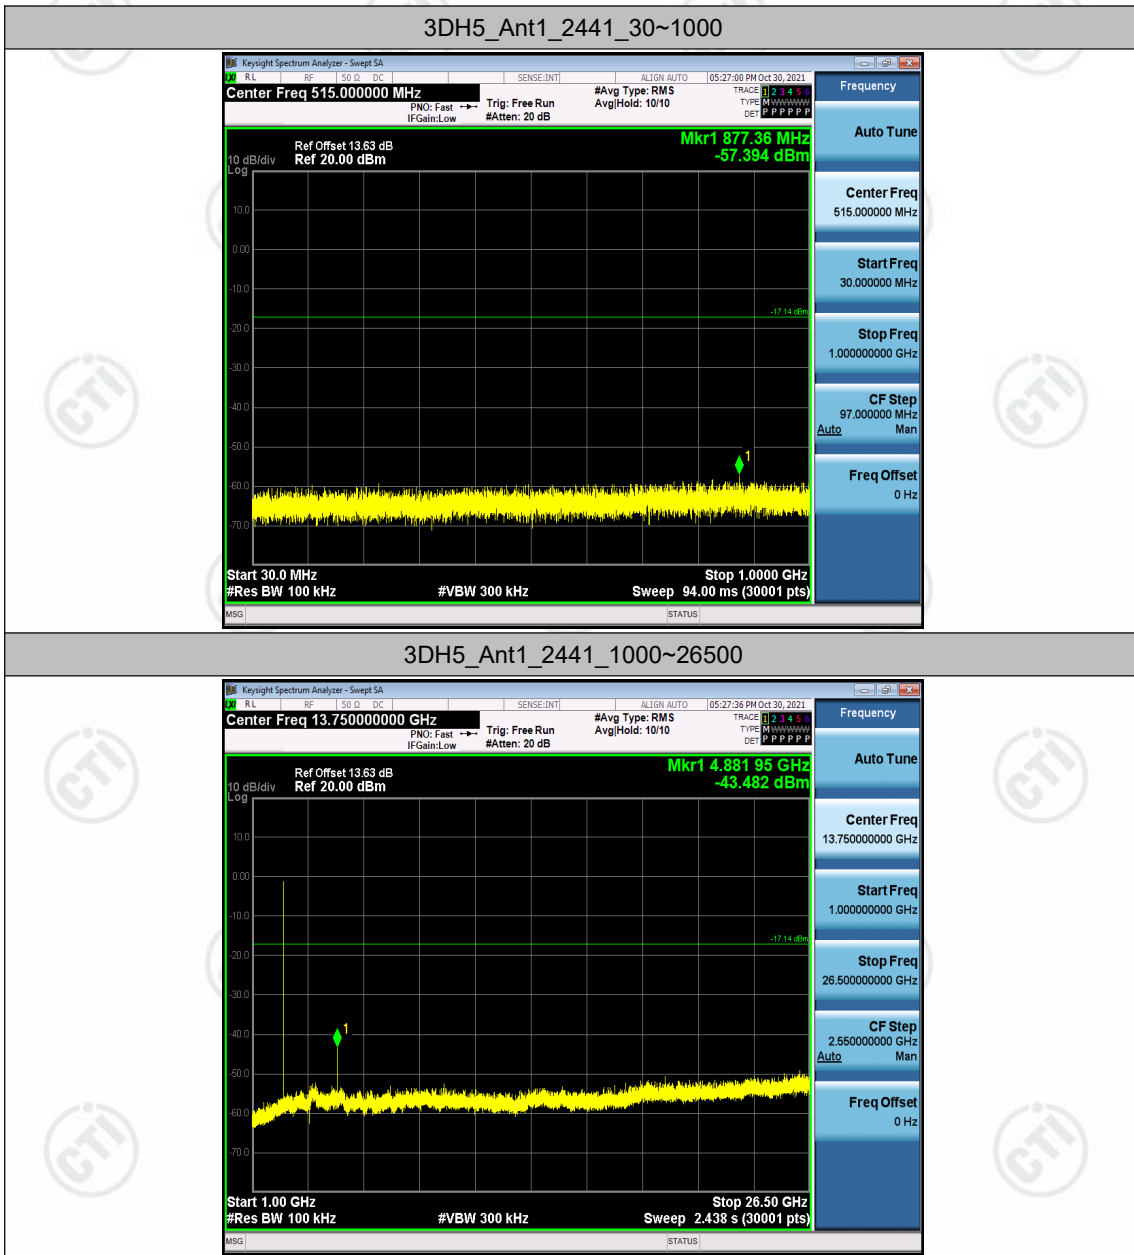

Test Graphs

Appendix I: Duty Cycle

Test Result

Test Mode	Antenna	Channel	Transmission Duration [ms]	Transmission Period [ms]	Duty Cycle [%]	Limit	Verdict
DH5	Ant1	2402	2.90	3.75	77.30	---	PASS
		2441	2.90	3.75	77.30	---	PASS
		2480	2.90	3.75	77.30	---	PASS
2DH5	Ant1	2402	2.90	3.75	77.47	---	PASS
		2441	2.91	3.75	77.47	---	PASS
		2480	2.91	3.75	77.47	---	PASS
3DH5	Ant1	2402	2.91	3.75	77.53	---	PASS
		2441	2.91	3.75	77.54	---	PASS
		2480	2.91	3.75	77.54	---	PASS