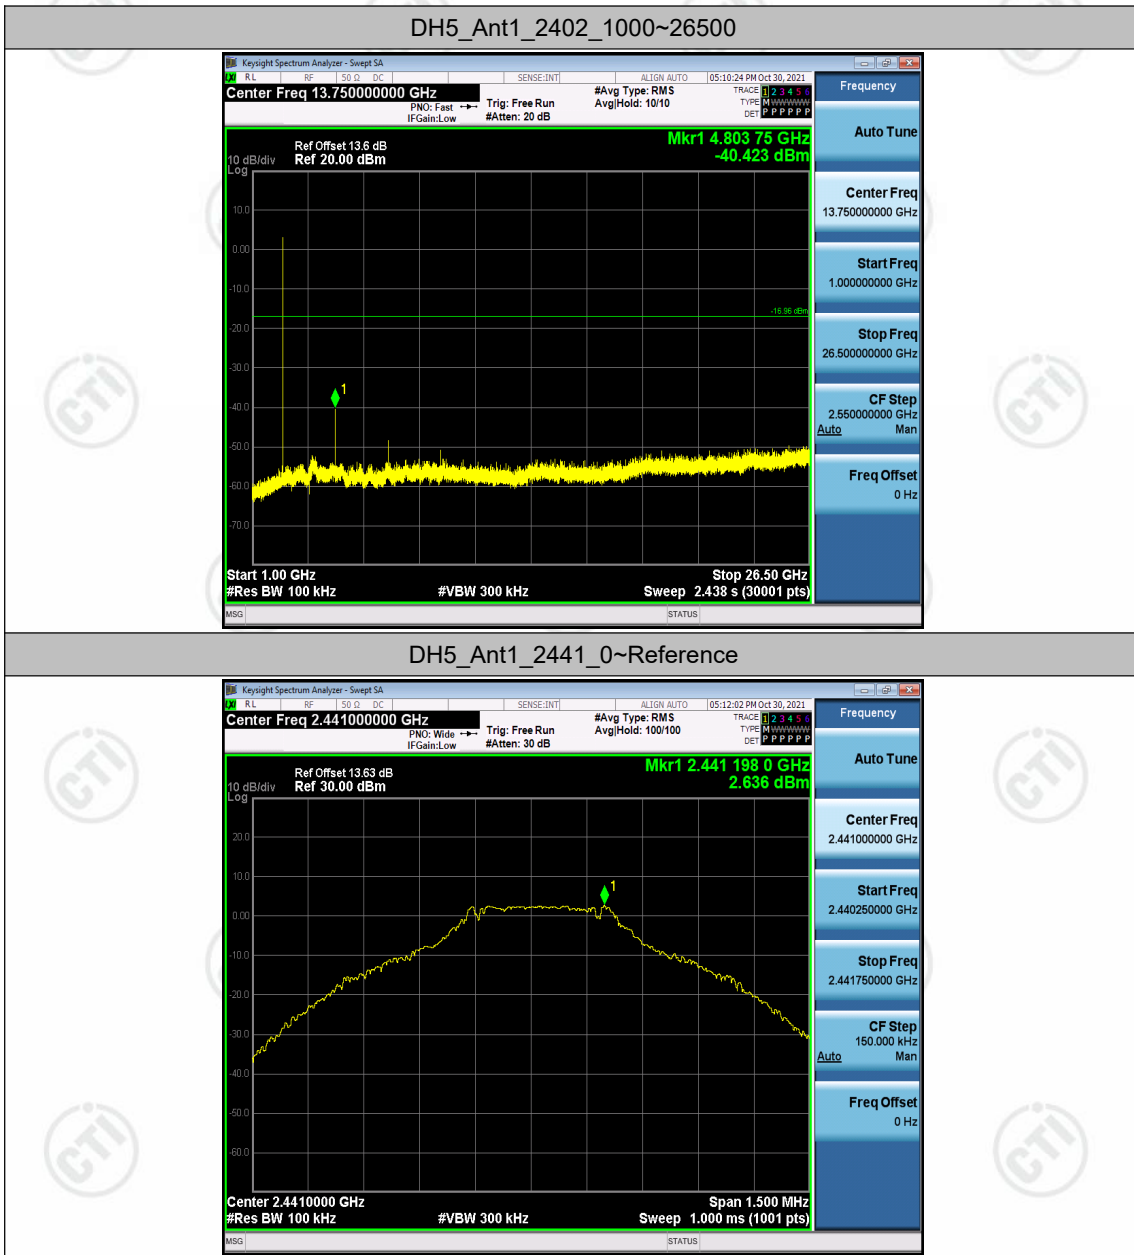

Test Graphs

Appendix I: Duty Cycle

Test Result

Test Mode	Antenna	Channel	Transmission Duration [ms]	Transmission Period [ms]	Duty Cycle [%]	Limit	Verdict
DH5	Ant1	2402	2.90	3.75	77.30	---	PASS
		2441	2.90	3.75	77.30	---	PASS
		2480	2.90	3.75	77.30	---	PASS
2DH5	Ant1	2402	2.90	3.75	77.47	---	PASS
		2441	2.91	3.75	77.47	---	PASS
		2480	2.91	3.75	77.47	---	PASS
3DH5	Ant1	2402	2.91	3.75	77.53	---	PASS
		2441	2.91	3.75	77.54	---	PASS
		2480	2.91	3.75	77.54	---	PASS