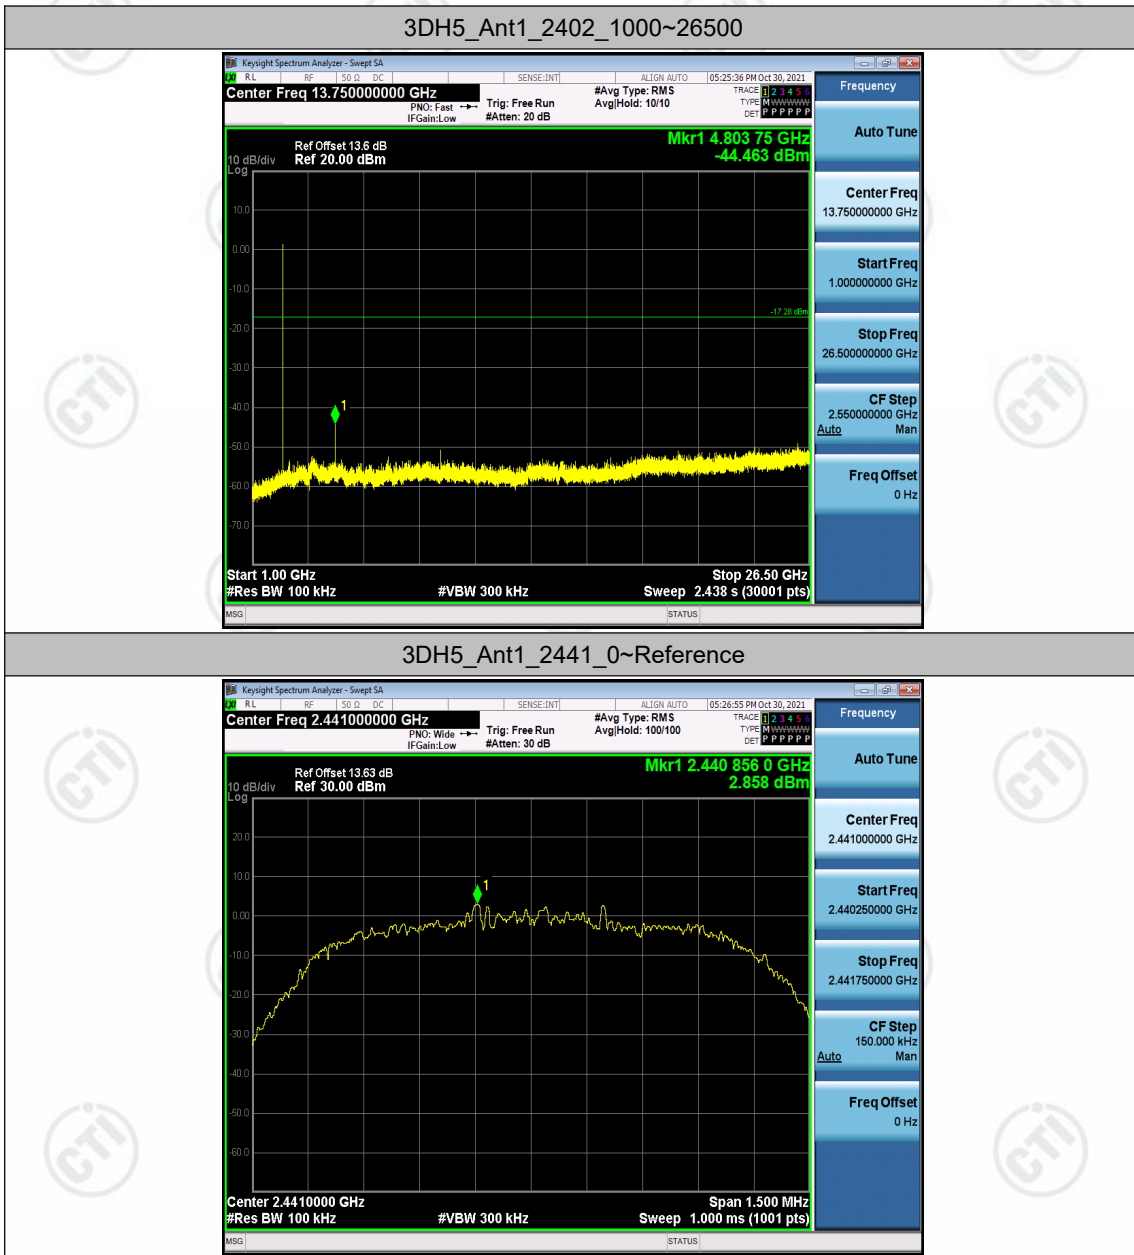

Test Graphs

Appendix I: Duty Cycle

Test Result

Test Mode	Antenna	Channel	Transmission Duration [ms]	Transmission Period [ms]	Duty Cycle [%]	Limit	Verdict
DH5	Ant1	2402	2.90	3.75	77.30	---	PASS
		2441	2.90	3.75	77.30	---	PASS
		2480	2.90	3.75	77.30	---	PASS
2DH5	Ant1	2402	2.90	3.75	77.47	---	PASS
		2441	2.91	3.75	77.47	---	PASS
		2480	2.91	3.75	77.47	---	PASS
3DH5	Ant1	2402	2.91	3.75	77.53	---	PASS
		2441	2.91	3.75	77.54	---	PASS
		2480	2.91	3.75	77.54	---	PASS