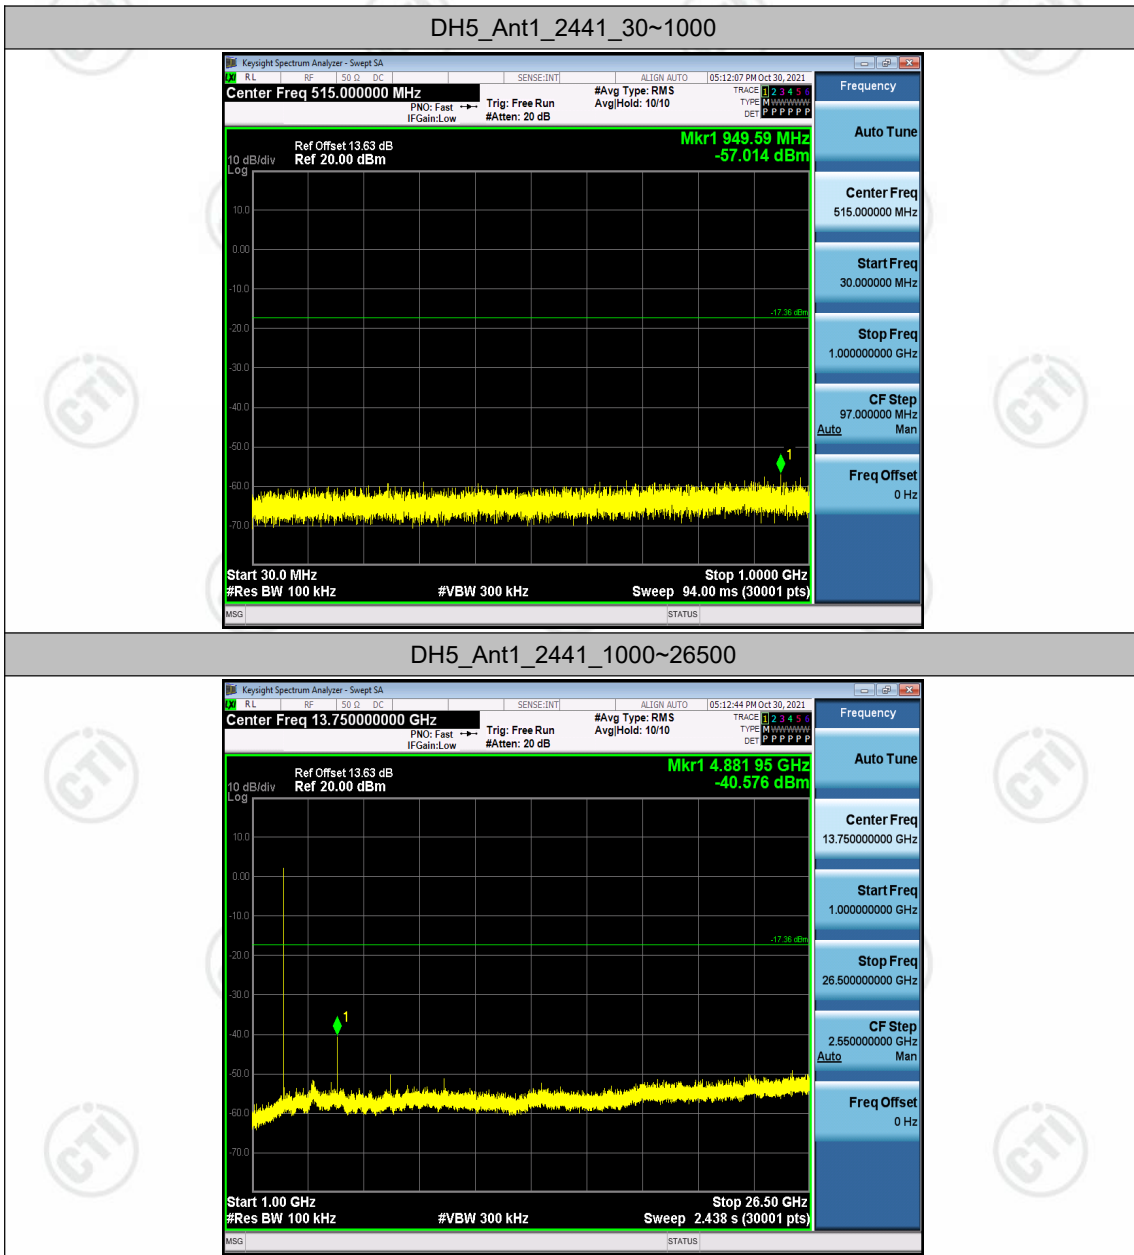

Test Graphs

Appendix I: Duty Cycle

Test Result

Test Mode	Antenna	Channel	Transmission Duration [ms]	Transmission Period [ms]	Duty Cycle [%]	Limit	Verdict
DH5	Ant1	2402	2.90	3.75	77.30	---	PASS
		2441	2.90	3.75	77.30	---	PASS
		2480	2.90	3.75	77.30	---	PASS
2DH5	Ant1	2402	2.90	3.75	77.47	---	PASS
		2441	2.91	3.75	77.47	---	PASS
		2480	2.91	3.75	77.47	---	PASS
3DH5	Ant1	2402	2.91	3.75	77.53	---	PASS
		2441	2.91	3.75	77.54	---	PASS
		2480	2.91	3.75	77.54	---	PASS