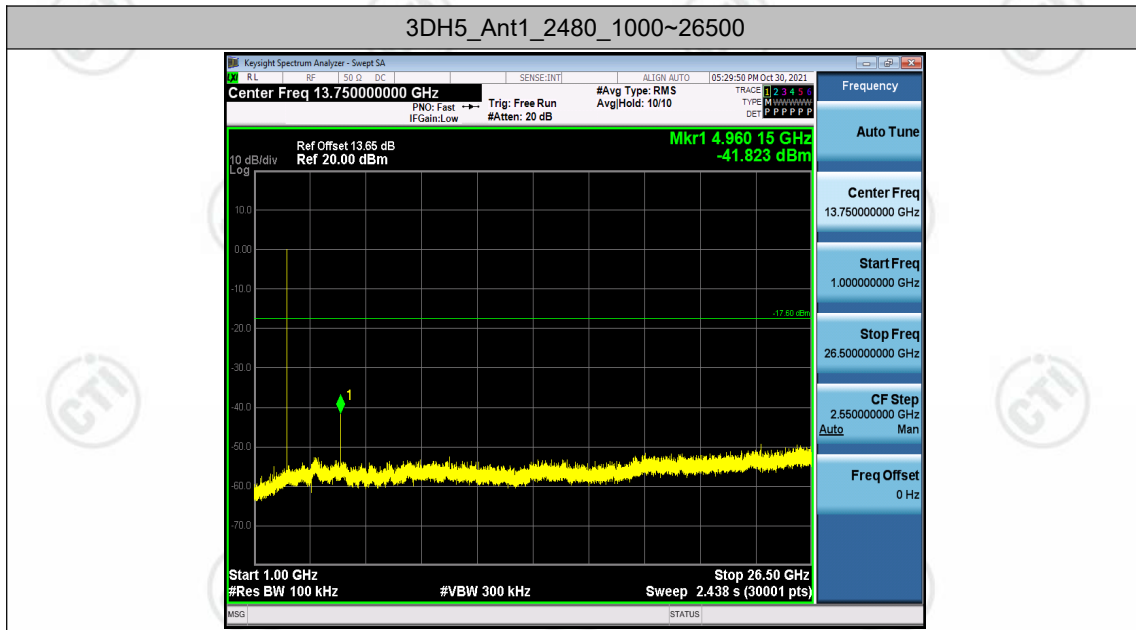

Test Graphs

Appendix I: Duty Cycle

Test Result

Test Mode	Antenna	Channel	Transmission Duration [ms]	Transmission Period [ms]	Duty Cycle [%]	Limit	Verdict
DH5	Ant1	2402	2.90	3.75	77.30	---	PASS
		2441	2.90	3.75	77.30	---	PASS
		2480	2.90	3.75	77.30	---	PASS
2DH5	Ant1	2402	2.90	3.75	77.47	---	PASS
		2441	2.91	3.75	77.47	---	PASS
		2480	2.91	3.75	77.47	---	PASS
3DH5	Ant1	2402	2.91	3.75	77.53	---	PASS
		2441	2.91	3.75	77.54	---	PASS
		2480	2.91	3.75	77.54	---	PASS