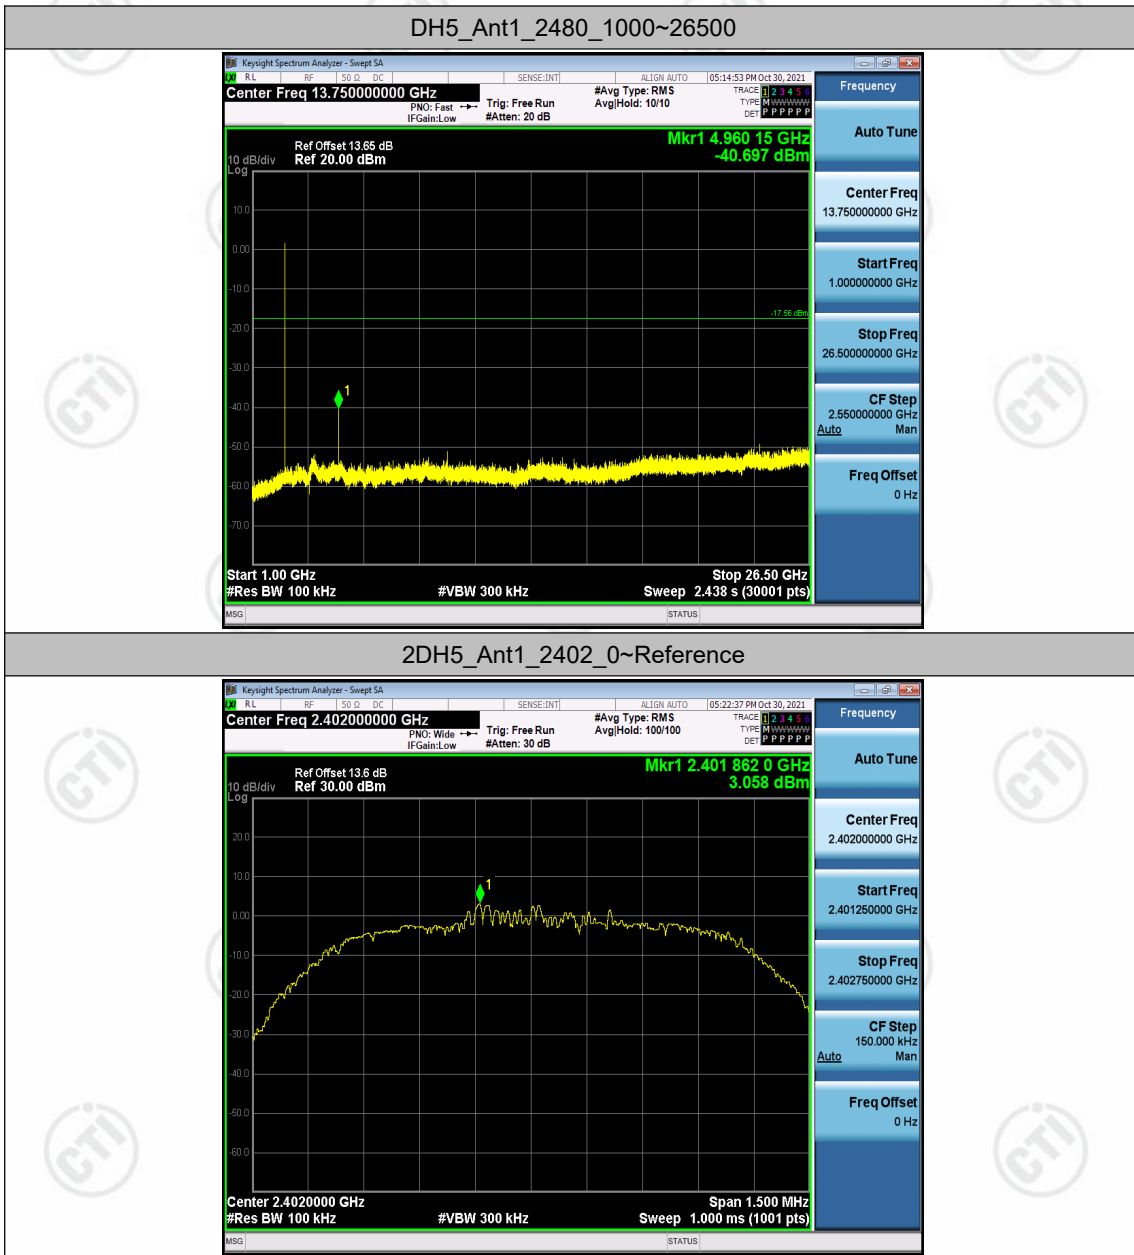

Test Graphs

Appendix I: Duty Cycle

Test Result

Test Mode	Antenna	Channel	Transmission Duration [ms]	Transmission Period [ms]	Duty Cycle [%]	Limit	Verdict
DH5	Ant1	2402	2.90	3.75	77.30	---	PASS
		2441	2.90	3.75	77.30	---	PASS
		2480	2.90	3.75	77.30	---	PASS
2DH5	Ant1	2402	2.90	3.75	77.47	---	PASS
		2441	2.91	3.75	77.47	---	PASS
		2480	2.91	3.75	77.47	---	PASS
3DH5	Ant1	2402	2.91	3.75	77.53	---	PASS
		2441	2.91	3.75	77.54	---	PASS
		2480	2.91	3.75	77.54	---	PASS