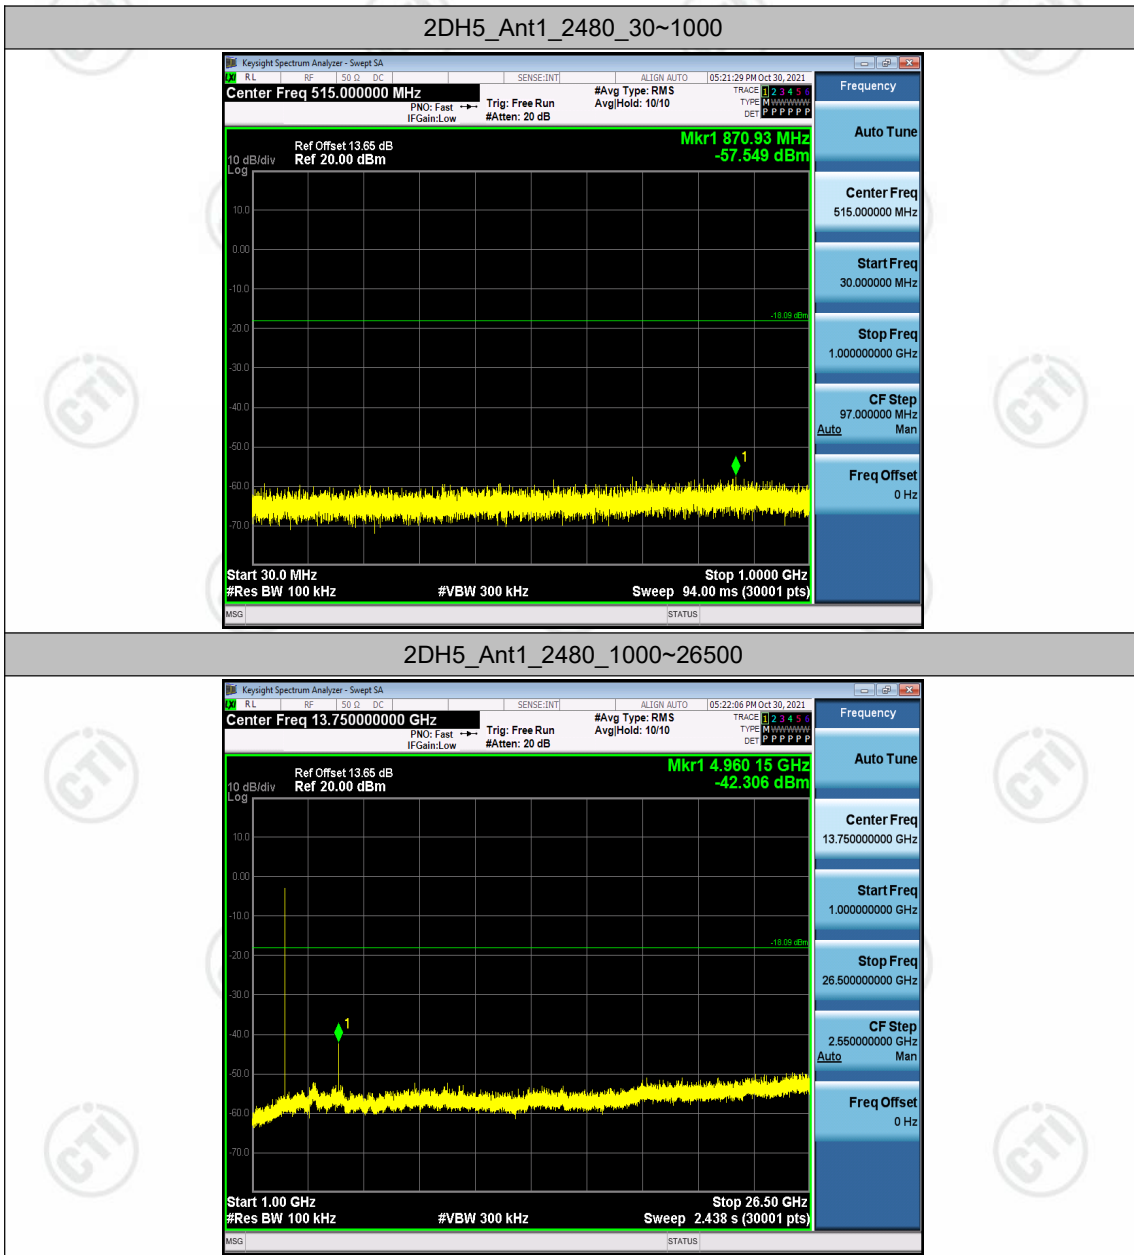

Test Graphs

Appendix I: Duty Cycle

Test Result

Test Mode	Antenna	Channel	Transmission Duration [ms]	Transmission Period [ms]	Duty Cycle [%]	Limit	Verdict
DH5	Ant1	2402	2.90	3.75	77.30	---	PASS
		2441	2.90	3.75	77.30	---	PASS
		2480	2.90	3.75	77.30	---	PASS
2DH5	Ant1	2402	2.90	3.75	77.47	---	PASS
		2441	2.91	3.75	77.47	---	PASS
		2480	2.91	3.75	77.47	---	PASS
3DH5	Ant1	2402	2.91	3.75	77.53	---	PASS
		2441	2.91	3.75	77.54	---	PASS
		2480	2.91	3.75	77.54	---	PASS