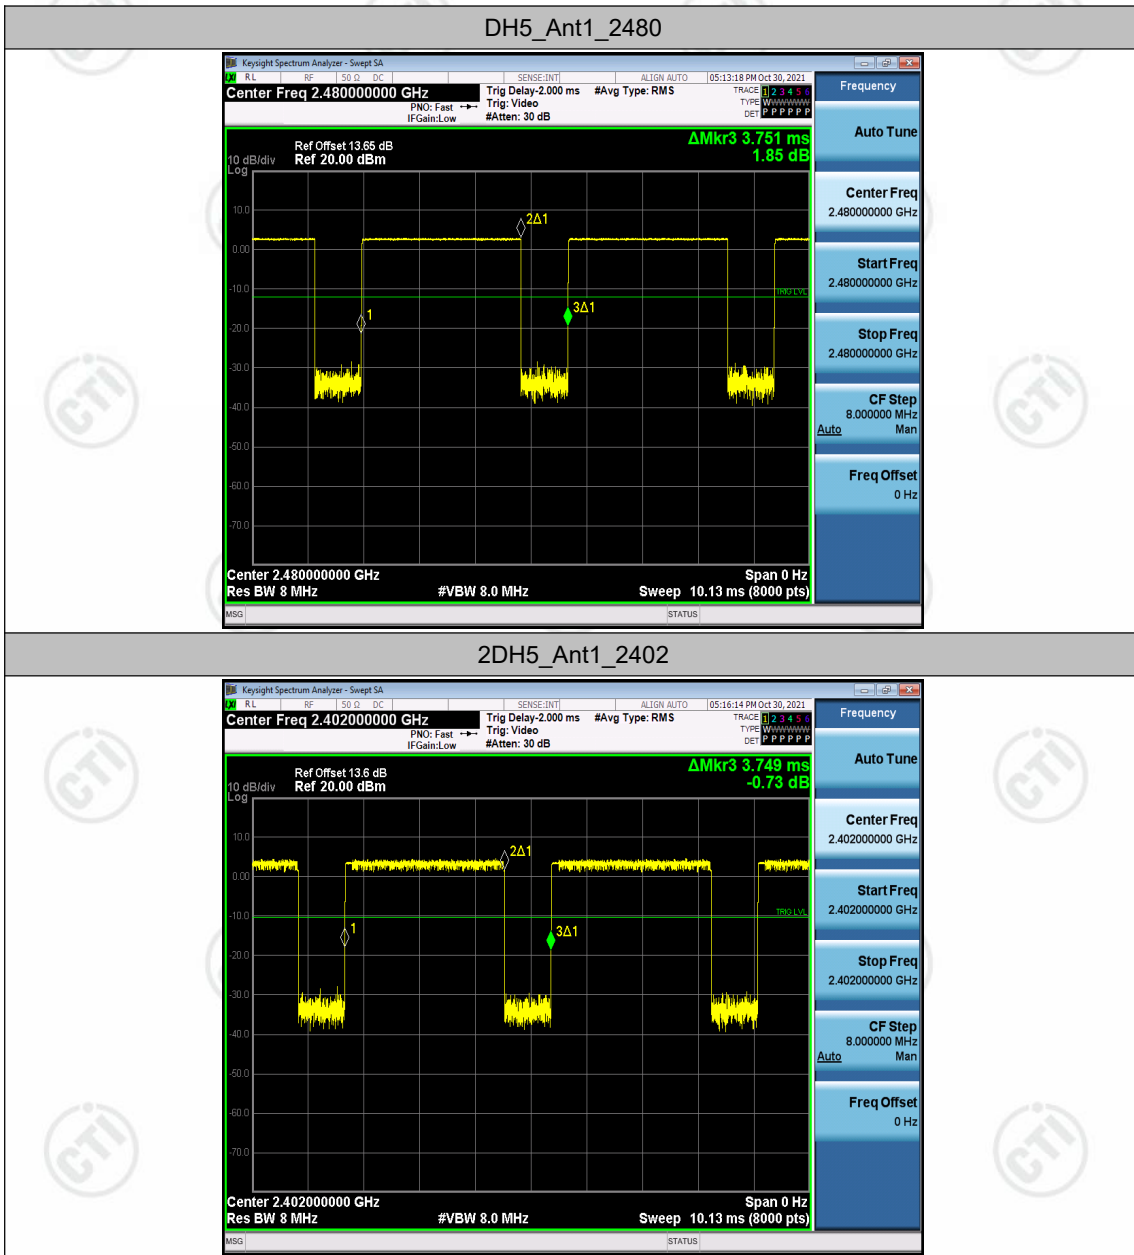

Test Graphs

Appendix I: Duty Cycle

Test Result

Test Mode	Antenna	Channel	Transmission Duration [ms]	Transmission Period [ms]	Duty Cycle [%]	Limit	Verdict
DH5	Ant1	2402	2.90	3.75	77.30	---	PASS
		2441	2.90	3.75	77.30	---	PASS
		2480	2.90	3.75	77.30	---	PASS
2DH5	Ant1	2402	2.90	3.75	77.47	---	PASS
		2441	2.91	3.75	77.47	---	PASS
		2480	2.91	3.75	77.47	---	PASS
3DH5	Ant1	2402	2.91	3.75	77.53	---	PASS
		2441	2.91	3.75	77.54	---	PASS
		2480	2.91	3.75	77.54	---	PASS