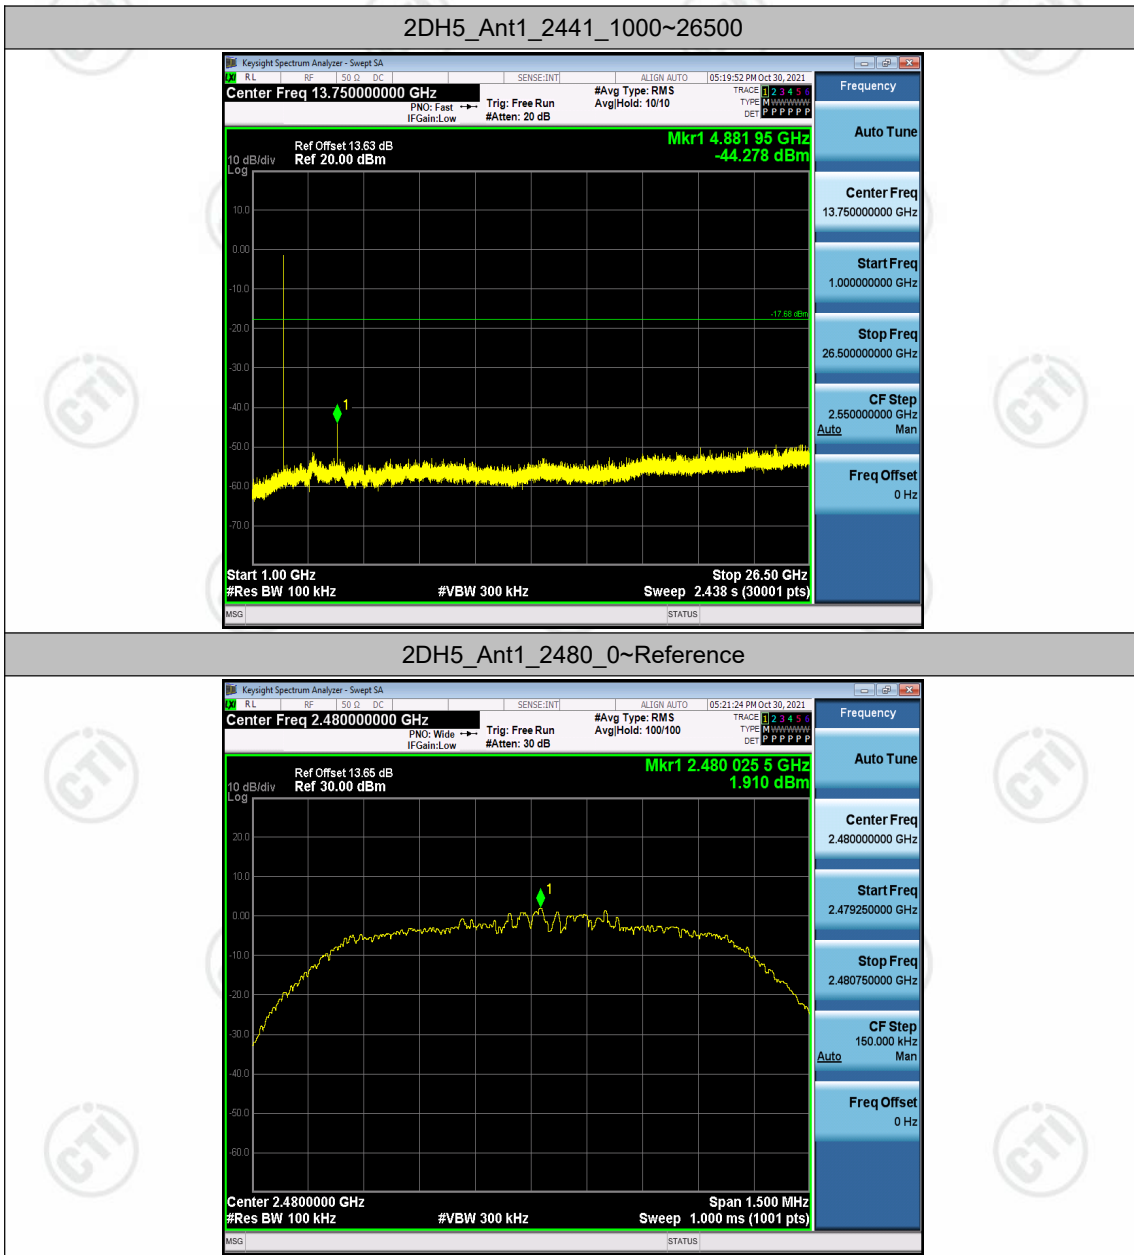

Test Graphs

Appendix I: Duty Cycle

Test Result

Test Mode	Antenna	Channel	Transmission Duration [ms]	Transmission Period [ms]	Duty Cycle [%]	Limit	Verdict
DH5	Ant1	2402	2.90	3.75	77.30	---	PASS
		2441	2.90	3.75	77.30	---	PASS
		2480	2.90	3.75	77.30	---	PASS
2DH5	Ant1	2402	2.90	3.75	77.47	---	PASS
		2441	2.91	3.75	77.47	---	PASS
		2480	2.91	3.75	77.47	---	PASS
3DH5	Ant1	2402	2.91	3.75	77.53	---	PASS
		2441	2.91	3.75	77.54	---	PASS
		2480	2.91	3.75	77.54	---	PASS