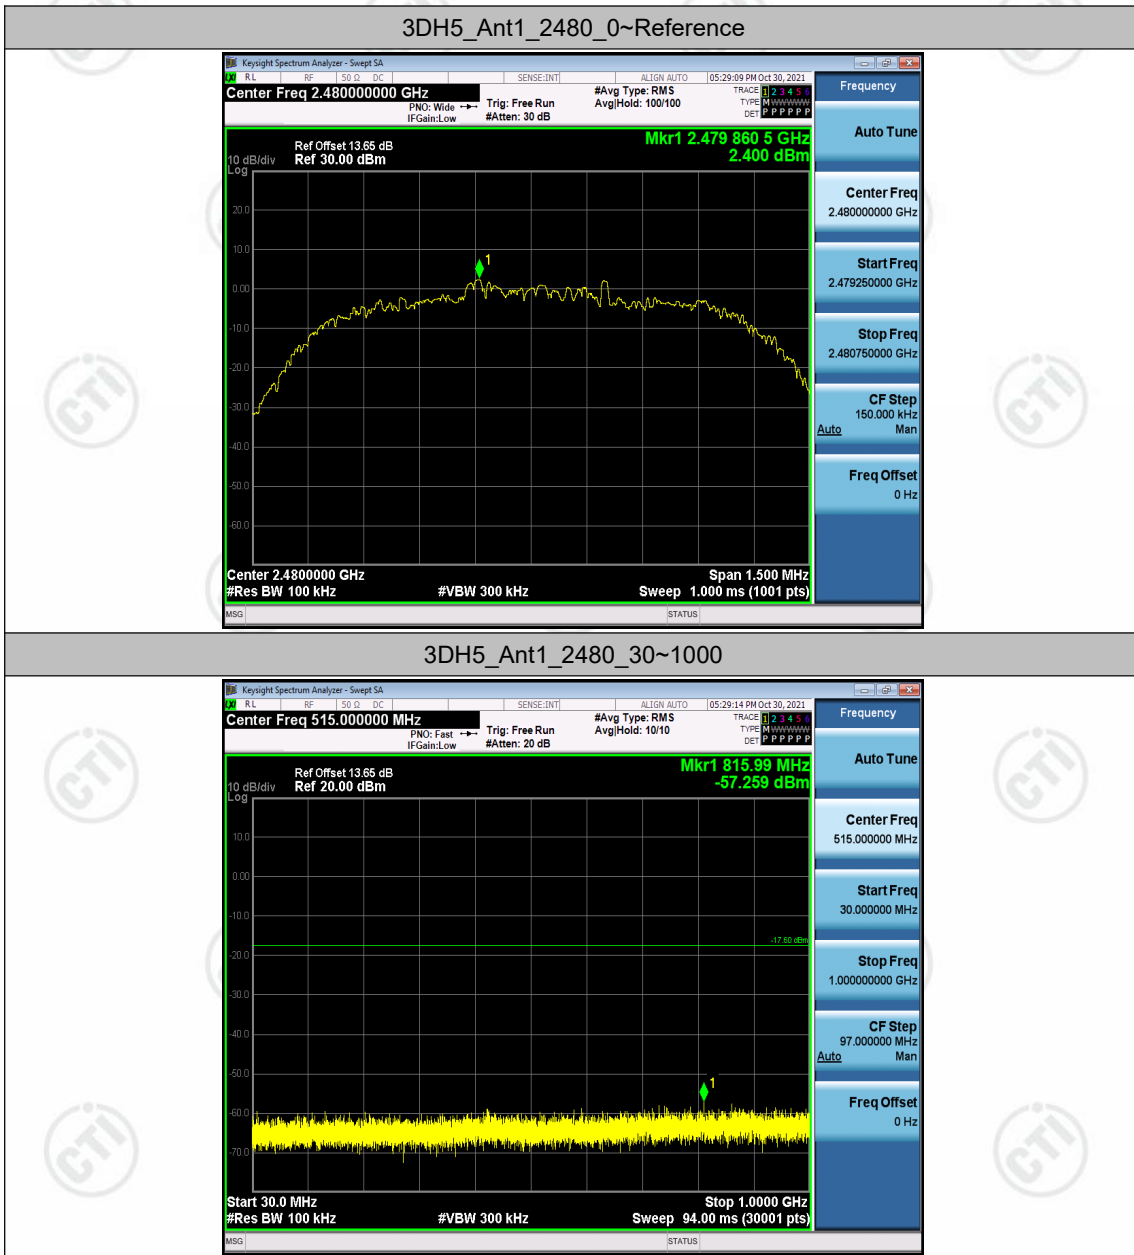

Test Graphs

Appendix I: Duty Cycle

Test Result

Test Mode	Antenna	Channel	Transmission Duration [ms]	Transmission Period [ms]	Duty Cycle [%]	Limit	Verdict
DH5	Ant1	2402	2.90	3.75	77.30	---	PASS
		2441	2.90	3.75	77.30	---	PASS
		2480	2.90	3.75	77.30	---	PASS
2DH5	Ant1	2402	2.90	3.75	77.47	---	PASS
		2441	2.91	3.75	77.47	---	PASS
		2480	2.91	3.75	77.47	---	PASS
3DH5	Ant1	2402	2.91	3.75	77.53	---	PASS
		2441	2.91	3.75	77.54	---	PASS
		2480	2.91	3.75	77.54	---	PASS