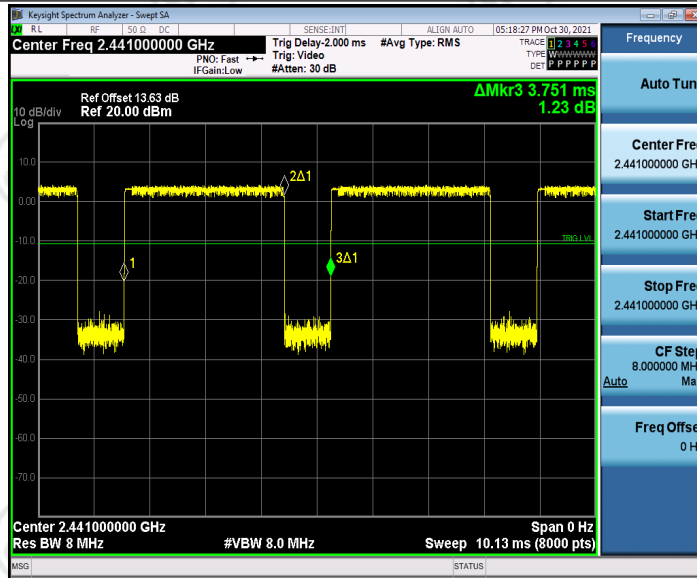

2DH5_Ant1_2441