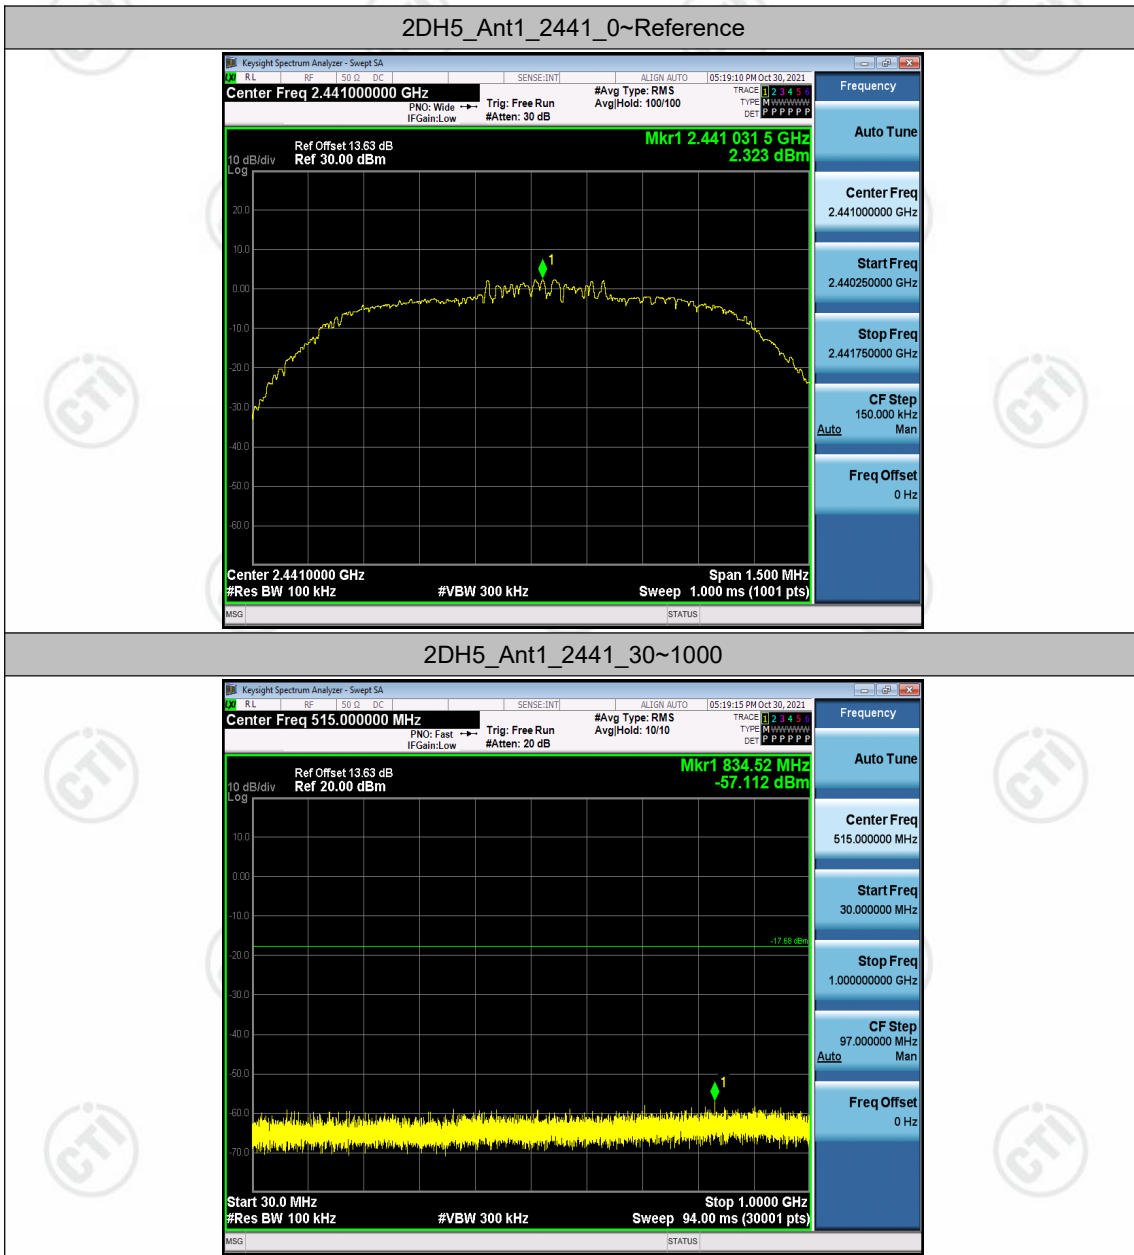

Test Graphs

Appendix I: Duty Cycle

Test Result

Test Mode	Antenna	Channel	Transmission Duration [ms]	Transmission Period [ms]	Duty Cycle [%]	Limit	Verdict
DH5	Ant1	2402	2.90	3.75	77.30	---	PASS
		2441	2.90	3.75	77.30	---	PASS
		2480	2.90	3.75	77.30	---	PASS
2DH5	Ant1	2402	2.90	3.75	77.47	---	PASS
		2441	2.91	3.75	77.47	---	PASS
		2480	2.91	3.75	77.47	---	PASS
3DH5	Ant1	2402	2.91	3.75	77.53	---	PASS
		2441	2.91	3.75	77.54	---	PASS
		2480	2.91	3.75	77.54	---	PASS