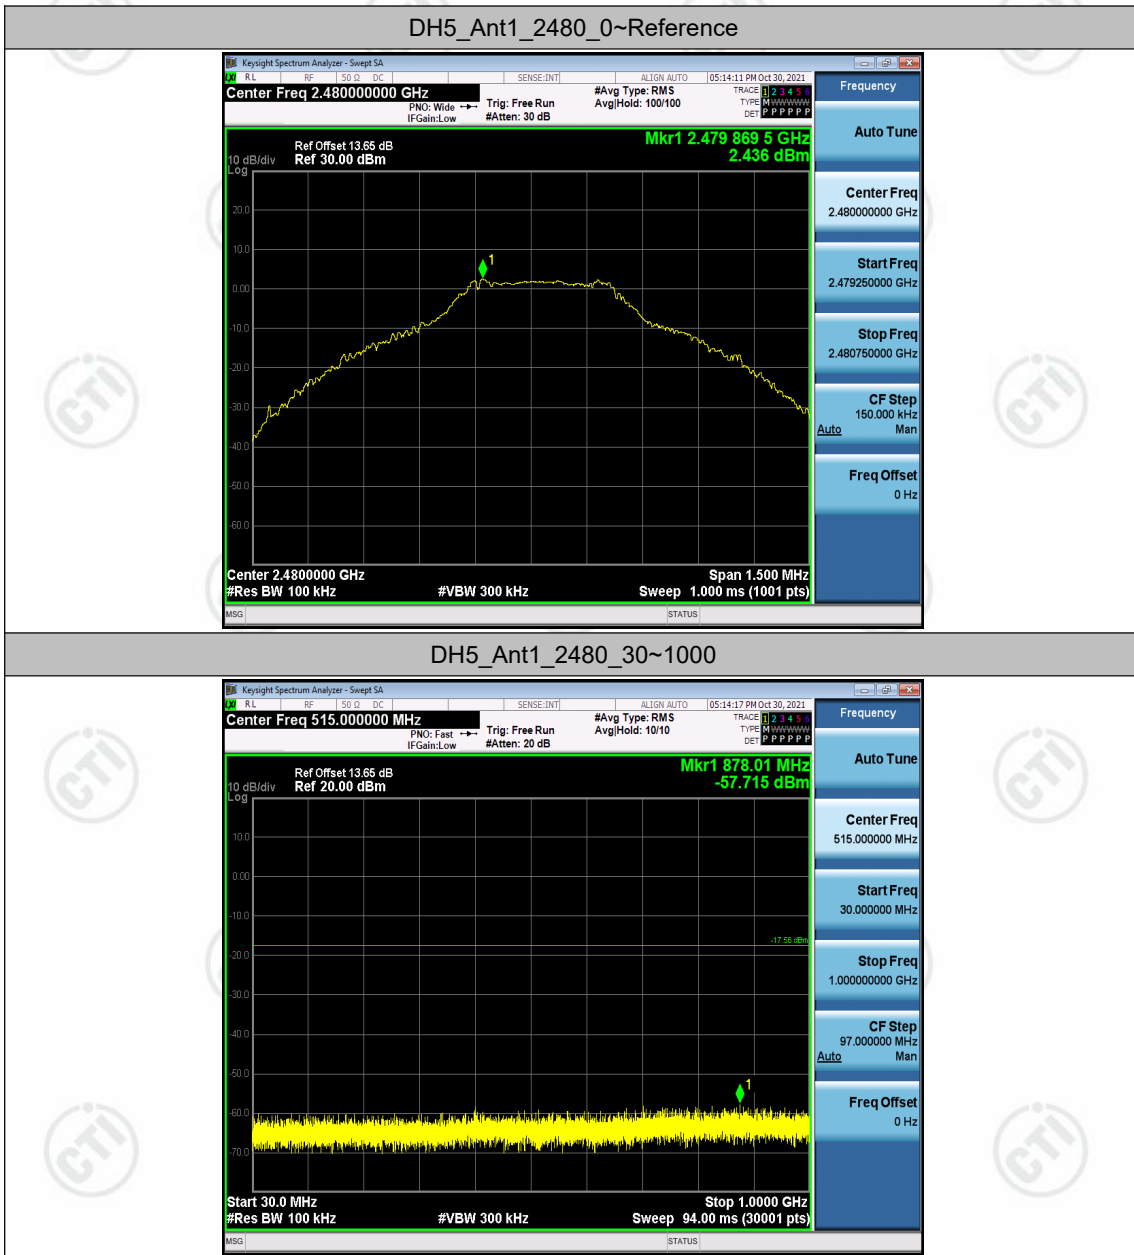

Test Graphs

Appendix I: Duty Cycle

Test Result

Test Mode	Antenna	Channel	Transmission Duration [ms]	Transmission Period [ms]	Duty Cycle [%]	Limit	Verdict
DH5	Ant1	2402	2.90	3.75	77.30	---	PASS
		2441	2.90	3.75	77.30	---	PASS
		2480	2.90	3.75	77.30	---	PASS
2DH5	Ant1	2402	2.90	3.75	77.47	---	PASS
		2441	2.91	3.75	77.47	---	PASS
		2480	2.91	3.75	77.47	---	PASS
3DH5	Ant1	2402	2.91	3.75	77.53	---	PASS
		2441	2.91	3.75	77.54	---	PASS
		2480	2.91	3.75	77.54	---	PASS