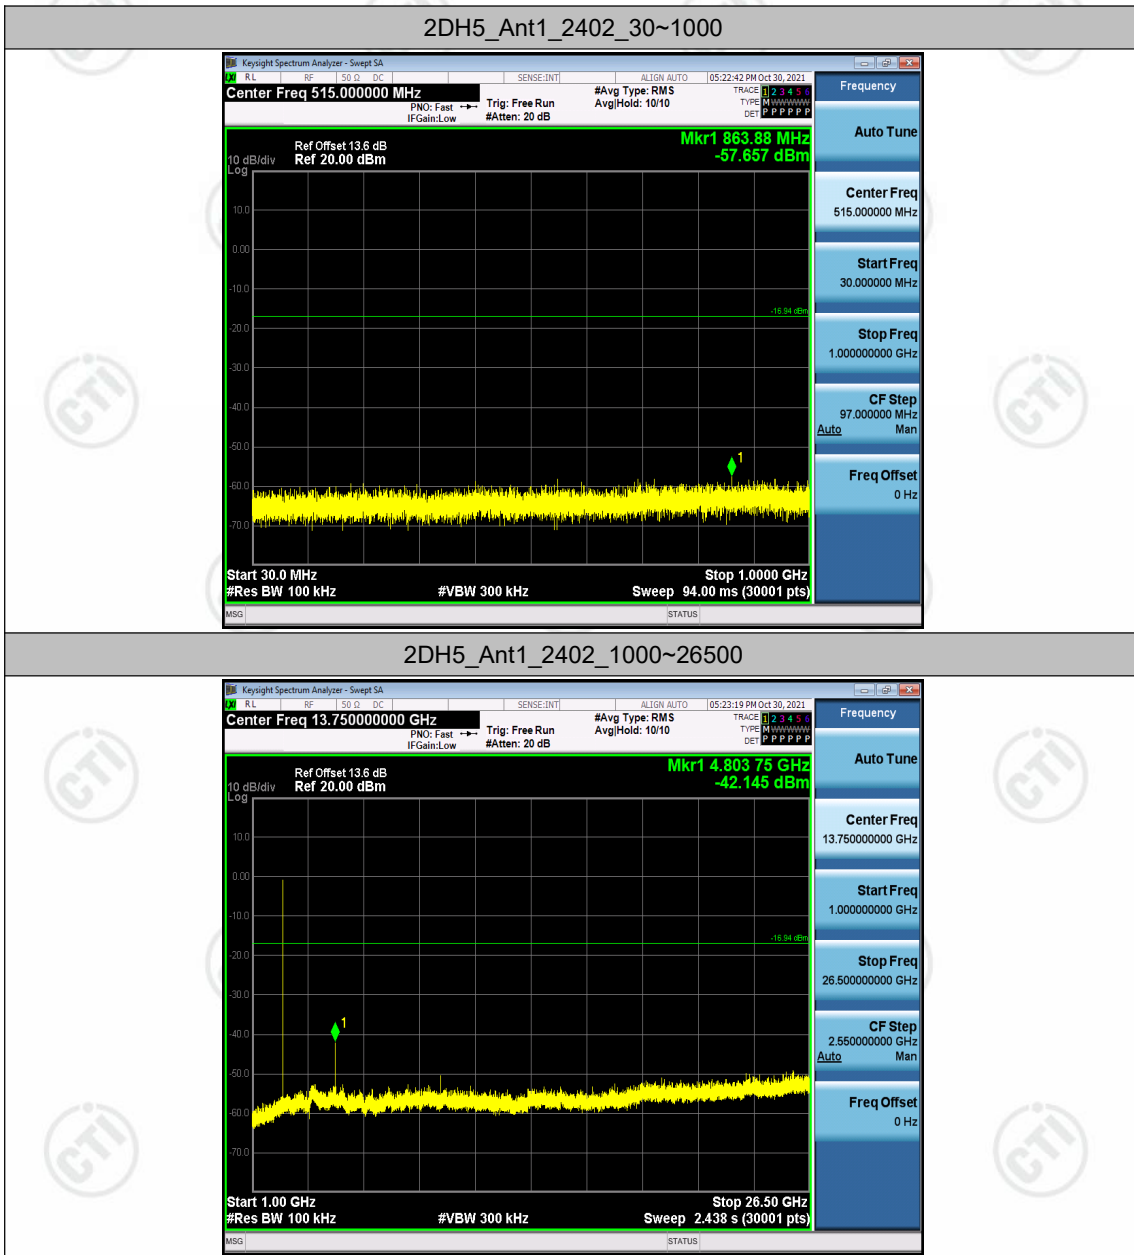

Test Graphs

Appendix I: Duty Cycle

Test Result

Test Mode	Antenna	Channel	Transmission Duration [ms]	Transmission Period [ms]	Duty Cycle [%]	Limit	Verdict
DH5	Ant1	2402	2.90	3.75	77.30	---	PASS
		2441	2.90	3.75	77.30	---	PASS
		2480	2.90	3.75	77.30	---	PASS
2DH5	Ant1	2402	2.90	3.75	77.47	---	PASS
		2441	2.91	3.75	77.47	---	PASS
		2480	2.91	3.75	77.47	---	PASS
3DH5	Ant1	2402	2.91	3.75	77.53	---	PASS
		2441	2.91	3.75	77.54	---	PASS
		2480	2.91	3.75	77.54	---	PASS