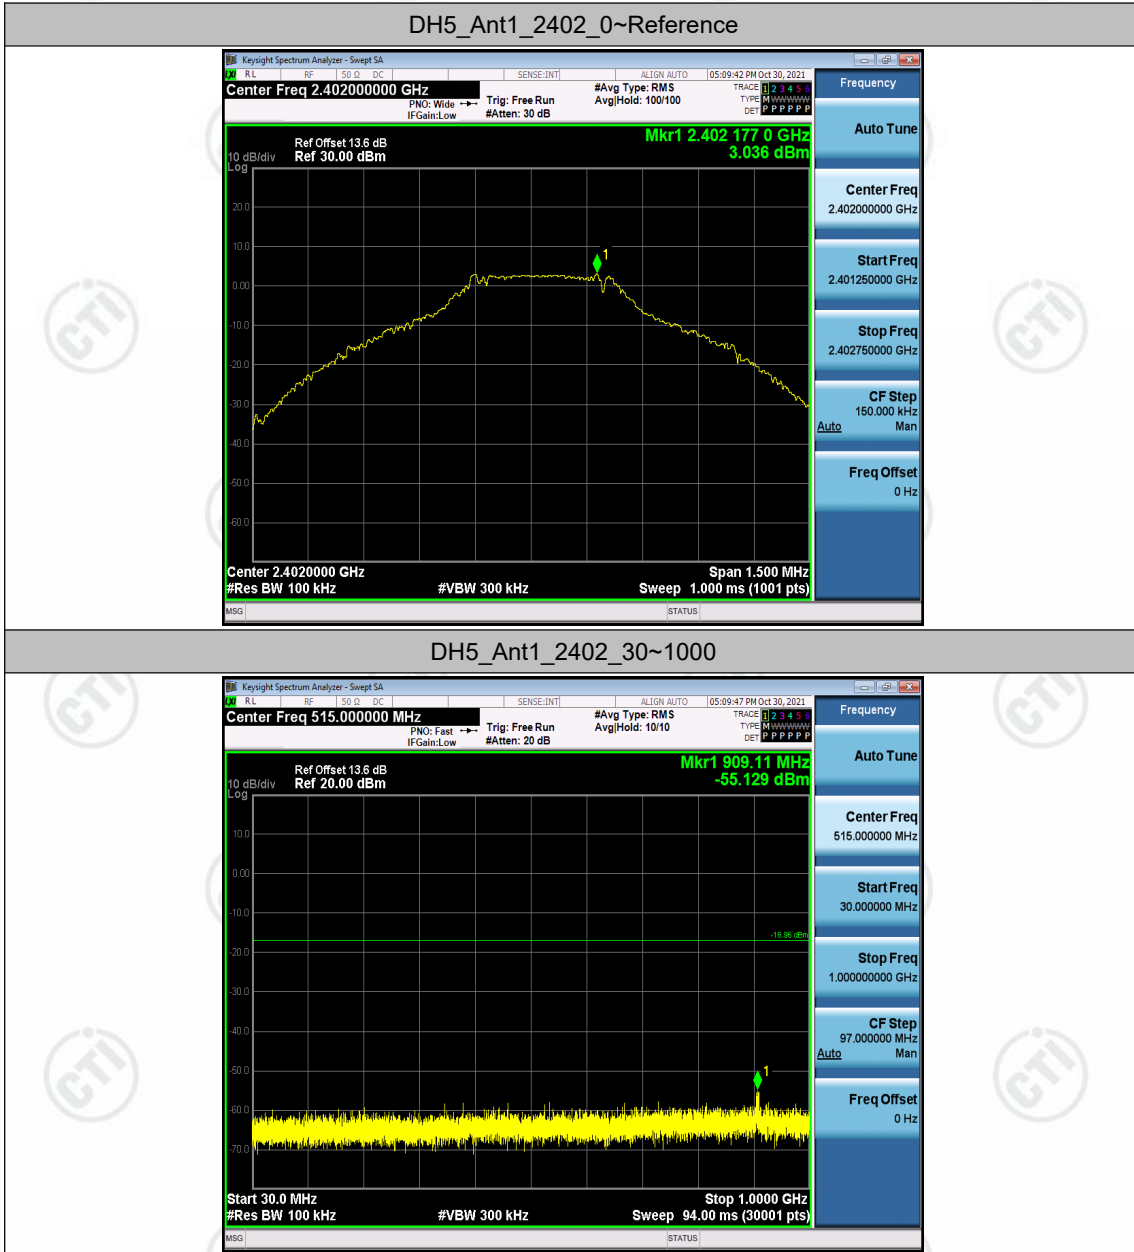

Test Graphs

Appendix I: Duty Cycle

Test Result

Test Mode	Antenna	Channel	Transmission Duration [ms]	Transmission Period [ms]	Duty Cycle [%]	Limit	Verdict
DH5	Ant1	2402	2.90	3.75	77.30	---	PASS
		2441	2.90	3.75	77.30	---	PASS
		2480	2.90	3.75	77.30	---	PASS
2DH5	Ant1	2402	2.90	3.75	77.47	---	PASS
		2441	2.91	3.75	77.47	---	PASS
		2480	2.91	3.75	77.47	---	PASS
3DH5	Ant1	2402	2.91	3.75	77.53	---	PASS
		2441	2.91	3.75	77.54	---	PASS
		2480	2.91	3.75	77.54	---	PASS