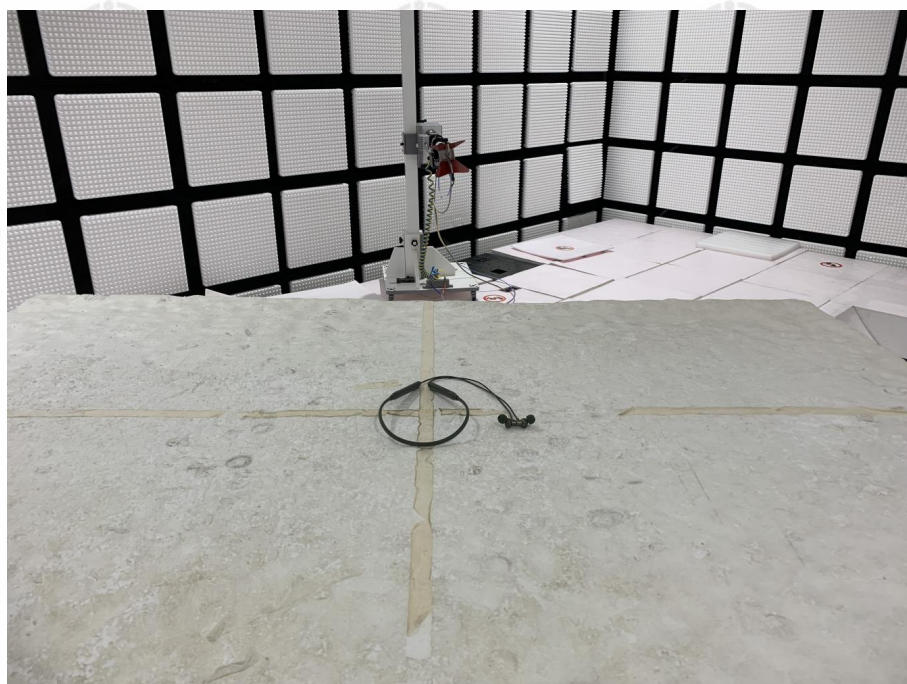

## 7 PHOTOGRAPHS OF TEST SETUP

Test model No.:TB15

**Radiated spurious emission Test Setup-1(Below 1GHz)**

**Radiated spurious emission Test Setup-2(Above 1GHz)**

**Radiated spurious emission Test Setup-5(Above 1GHz)  
There are absorbing materials under the ground.**

**AC Power Line Conducted Emission**