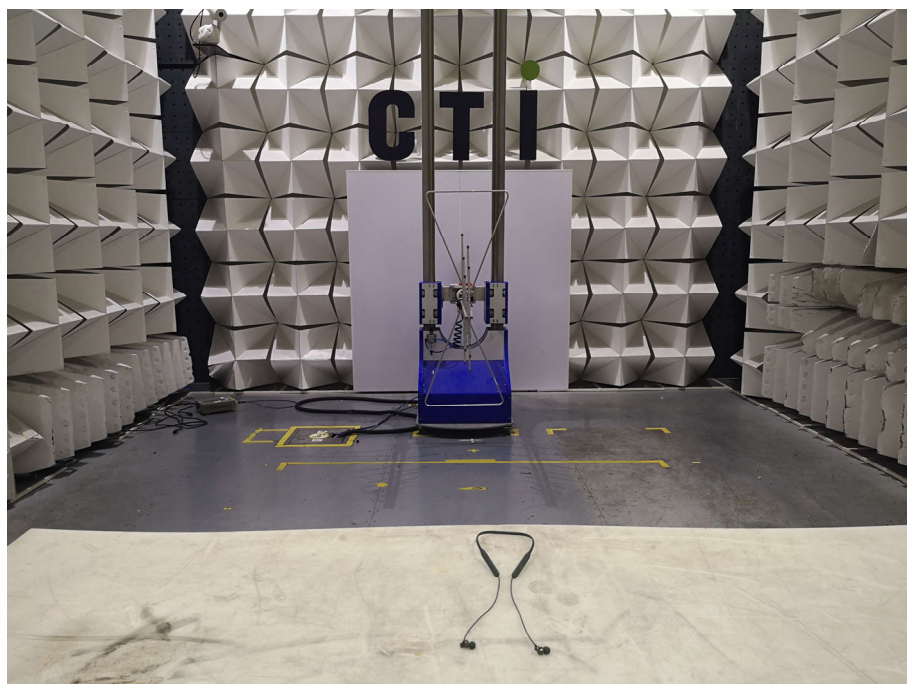

## 7 PHOTOGRAPHS OF TEST SETUP

Test model No.:TB15

**Radiated spurious emission Test Setup-1(Below 1GHz)**

**Radiated spurious emission Test Setup-2(Above 1GHz)**

**Radiated spurious emission Test Setup-5(Above 1GHz)  
There are absorbing materials under the ground.**

**AC Power Line Conducted Emission**